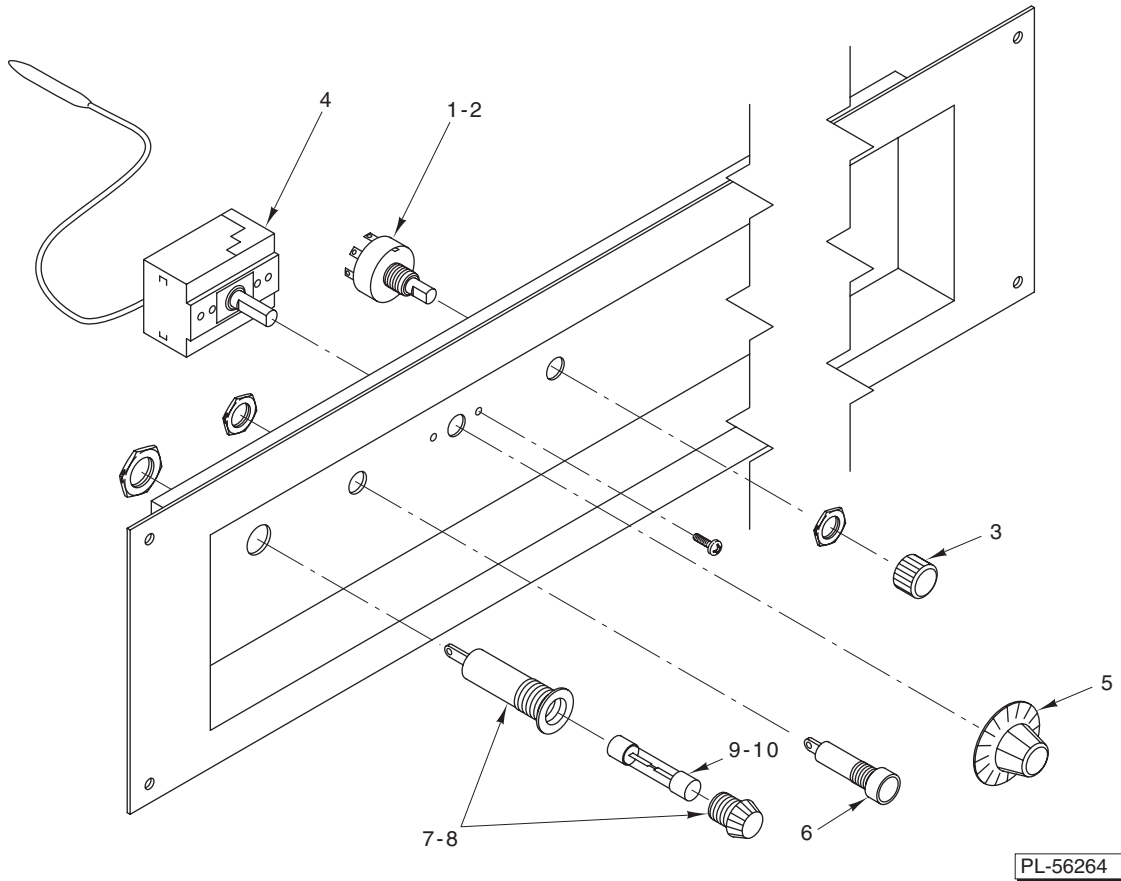

CONTROL PANEL WITH OVERHEAD HEAT LAMPS

ILLUS.	PART NO.	NAME OF PART	AMT.
PL-56264			
1	00-424085-00001	Switch – Dimmer	AR
2	00-425440-00002	Switch – Dimmer (ML-126813)	AR
3	00-424085-00002	Knob – Dimmer Switch	AR
4	00-425440-00001	Thermostat – Well (375 Deg.)	AR
5	00-424085-00059	Knob – Well Thermostat	AR
6	00-424085-00043	Light – Indicator	AR
7	00-851800-00061	Fuse Holder	AR
8	00-424085-00069	Fuse Holder (For 40 Amp. Fuse) (Previous Construction)	AR
9	00-851800-00558	Fuse (20 Amp.)	AR
10	00-424085-00029	Fuse (40 Amp.) (Previous Construction)	AR