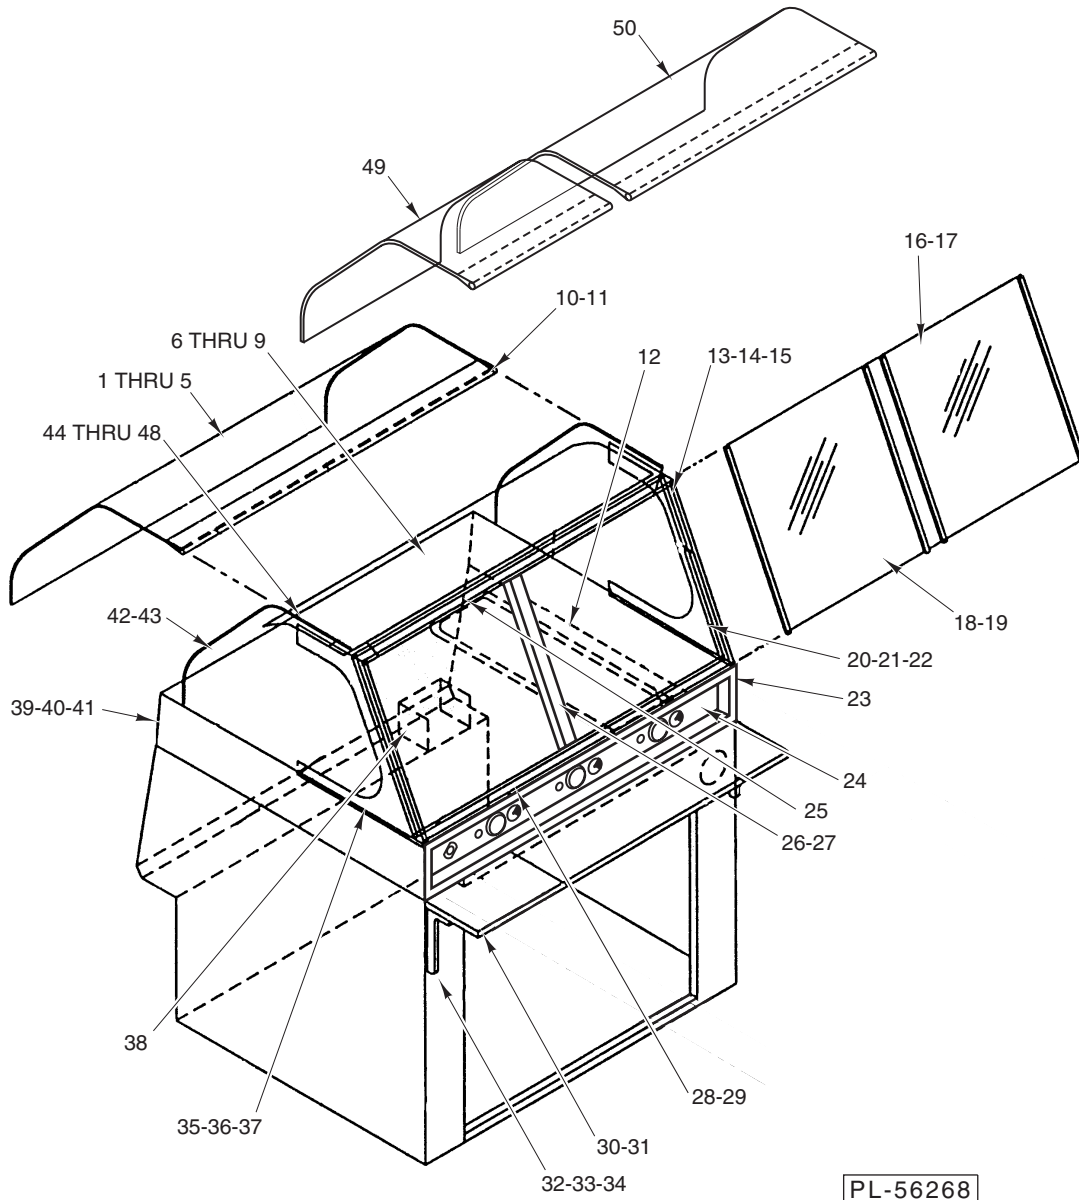

DELI CASE WITH OVERHEAD HEAT LAMPS

ILLUS.	PART NO.	NAME OF PART	AMT.
1	00-424085-00038	Glass Front Panel (Full Service)	AR
2	00-851800-00555	Handle – Extrusion (Full Service)	1
3	00-851800-00554	Glass Front Panel (Self Service) (ML-114913, ML-114916, ML-114919, & ML-126814)	1
4	00-851800-00324	Glass Front Panel (Self Service) (ML-126813)	1
5	00-851800-00566	Trim – Glass (Self Service)	1
6	00-424085-00041	Bulb – Heat Lamp (120 W., 130 V.) (Full Service)	AR
7	00-851800-00287	Bulb – Heat Lamp (250 W., 120 V.) (Self Service) (Standard) (Non-Coated)	AR
8	00-851800-00306	Bulb – Heat Lamp (250 W., 120 V.) (Self Service) (Alternate) (Coated)	AR