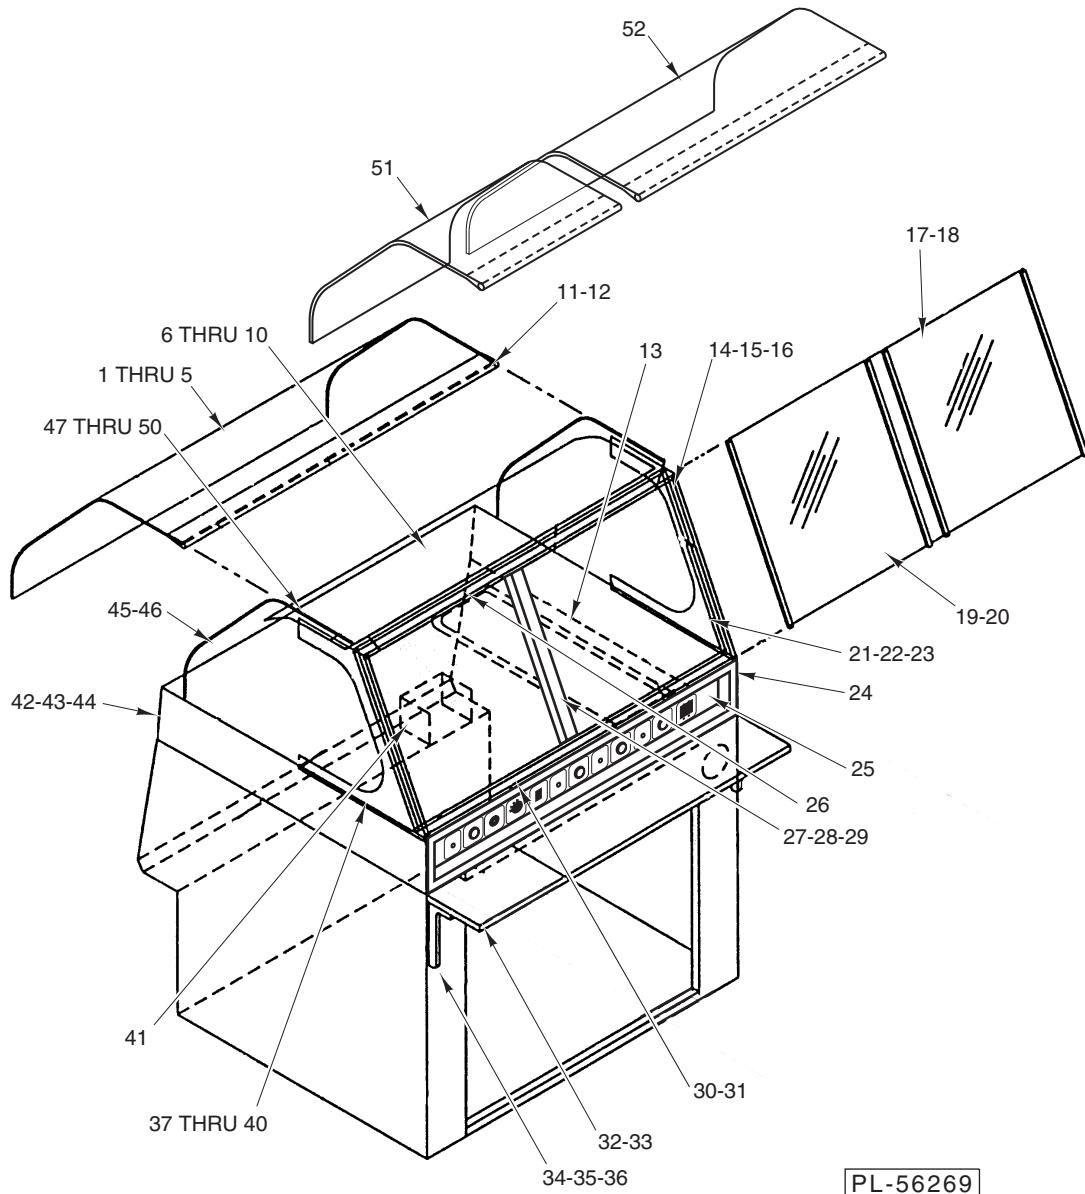

DELI CASE WITH OVERHEAD CAL ROD HEATERS

ILLUS.	PART NO.	NAME OF PART	AMT.
PL-56269			
1	00-424085-00038	Glass Front Panel (Full Service)	1
2	00-851800-00555	Handle – Extrusion (Full Service)	1
3	00-851800-00554	Glass Front Panel (Self Service) (ML-114913, ML-114916, ML-114919, & ML-126814)	1
4	00-851800-00324	Glass Front Panel (Self Service) (ML-126813)	1
5	00-851800-00566	Trim – Glass (Self Service)	1
6	00-877682	Bulb – Halogen (75 W.)	AR
7	00-877687-00029	Light Socket Assy.	AR
8	00-877687-00006	Element – Overhead Heater (920 W.)	AR
9	00-877687-00009	Bushing Wireways	AR
10	00-877687-00013	Element Guard – Cal Rod	AR
11	00-851800-00551	Clamp – Glass Upper (LH)	1
12	00-851800-00552	Clamp – Glass Upper (RH)	1