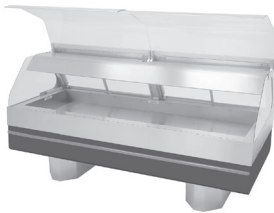

## HHFC DELI DISPLAY CASES

HHFC8	ML-114913	High Profile
	ML-114919	Low Profile
	ML-126813	Two Tier
	ML-126814	Pedestal
	ML-126823	Designer

HHFC8C	ML-114916	Counter
--------	-----------	---------

**CONTROL PANEL WITH OVERHEAD HEAT LAMPS**