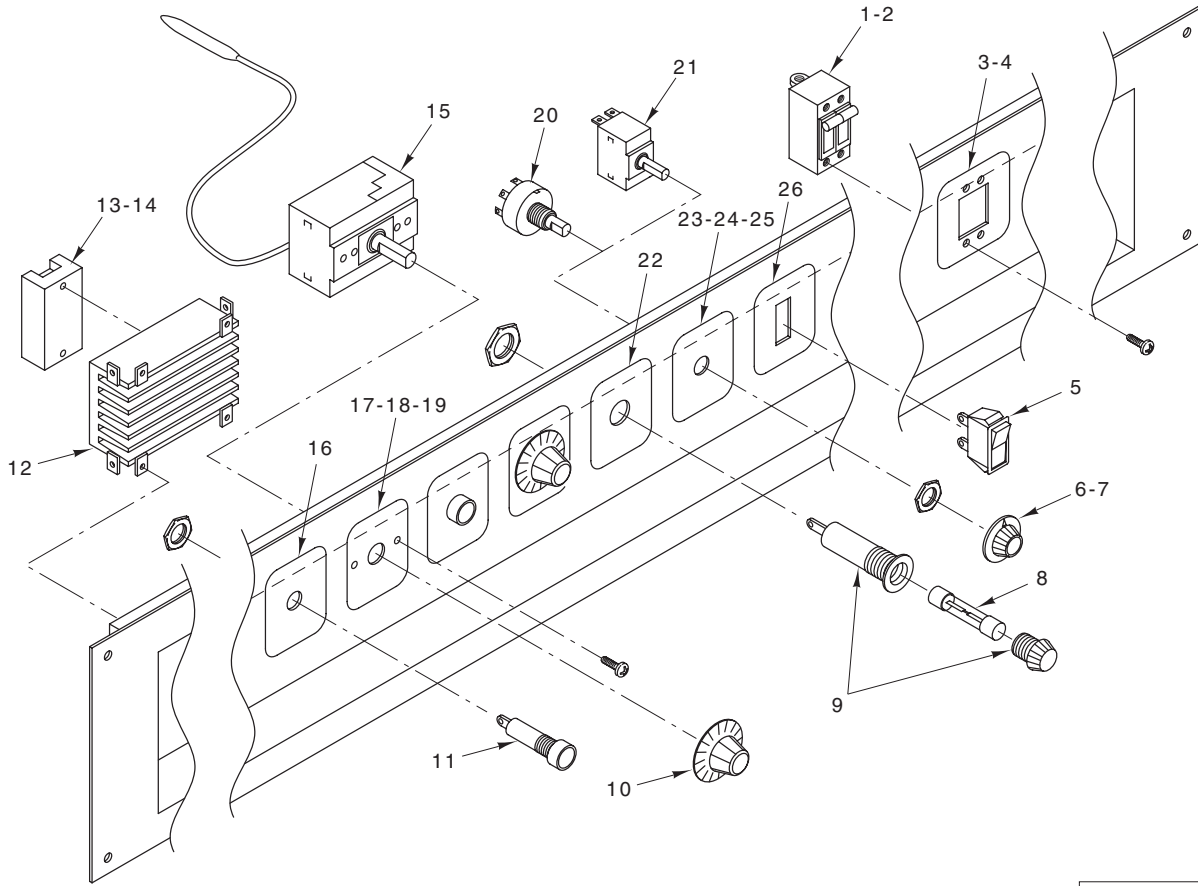

ILLUS.	PART NO.	NAME OF PART	AMT.
PL-56264			
1	00-424085-00001	Switch – Dimmer .....	AR
2	00-425440-00002	Switch – Dimmer (ML-126813) .....	AR
3	00-424085-00002	Knob – Dimmer Switch .....	AR
4	00-425440-00001	Thermostat – Well (375 Deg.) .....	AR
5	00-424085-00059	Knob – Well Thermostat .....	AR
6	00-424085-00043	Light – Indicator .....	AR
7	00-851800-00061	Fuse Holder .....	AR
8	00-424085-00069	Fuse Holder (For 40 Amp. Fuse) (Previous Construction) .....	AR
9	00-851800-00558	Fuse (20 Amp.) .....	AR
10	00-424085-00029	Fuse (40 Amp.) (Previous Construction) .....	AR