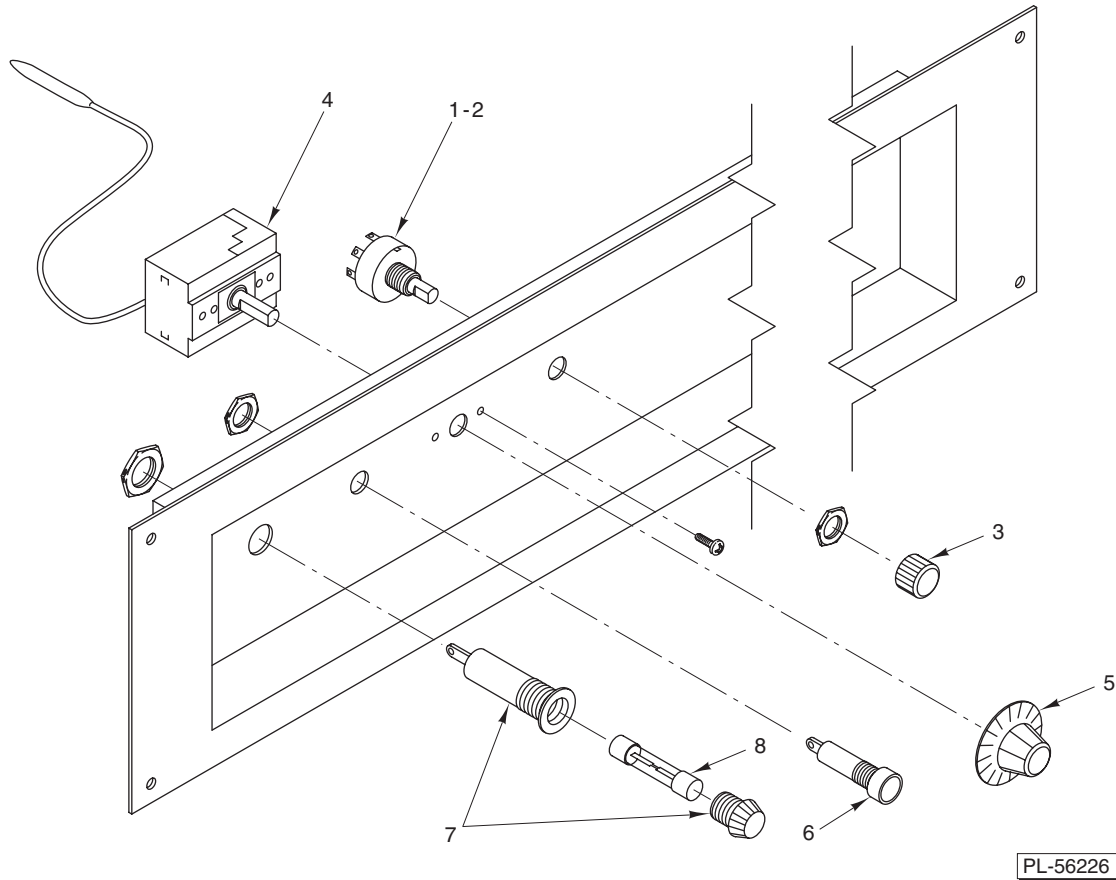

CATALOG OF REPLACEMENT PARTS

HHFC DELI DISPLAY CASES

HHFC4	ML-114911	High Profile
	ML-114917	Low Profile
	ML-126809	Two Tier
	ML-126810	Pedestal
	ML-126821	Designer

HHFC4C	ML-114914	Counter
--------	-----------	---------

CONTROL PANEL WITH OVERHEAD HEAT LAMPS

ILLUS.	PART NO.	NAME OF PART	AMT.
PL-56226			
1	00-424085-00001	Switch – Dimmer	AR
2	00-425440-00002	Switch – Dimmer (ML-126809)	AR
3	00-424085-00002	Knob – Dimmer Switch	AR
4	00-425440-00001	Thermostat – Well (375 Deg.)	AR
5	00-424085-00059	Knob – Well Thermostat	AR
6	00-424085-00043	Light – Indicator	AR
7	00-851800-00061	Fuse Holder	AR
8	00-851800-00422	Fuse (15 Amp.)	AR