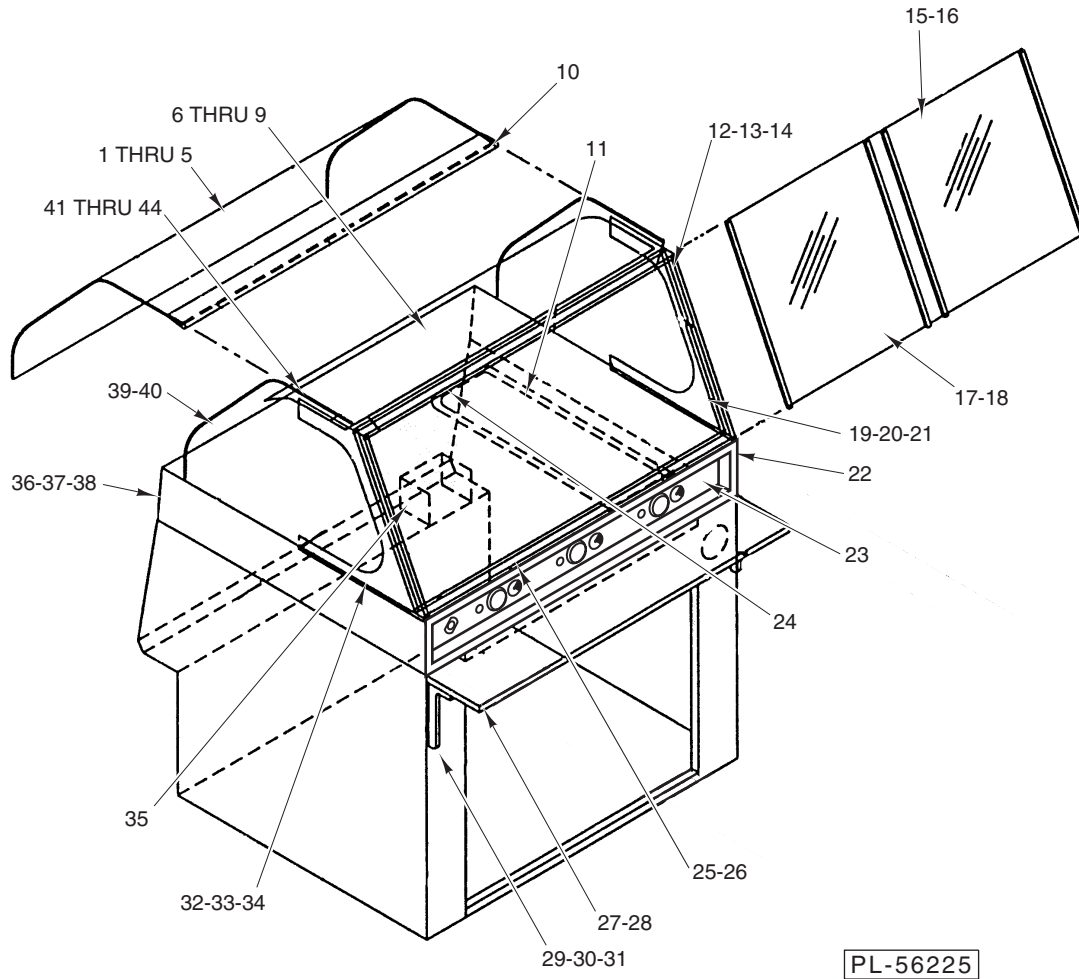

DELI CASE WITH OVERHEAD HEAT LAMPS

DELI CASE WITH OVERHEAD HEAT LAMPS

ILLUS. PL-56225	PART NO.	NAME OF PART	AMT.
1	00-424085-00036	Glass Front Panel (Full Service)	AR
2	00-851800-00521	Handle – Extrusion (Full Service)	1
3	00-851800-00305	Glass Front Panel (Self Service) (ML-114911, ML-114914, ML-114917, & ML-126810)	1
4	00-851800-00322	Glass Front Panel (Self Service) (ML-126809)	1
5	00-851800-00529	Trim – Glass (Self Service)	1
6	00-424085-00041	Bulb – Heat Lamp (120 W., 130 V.) (Full Service)	AR
7	00-851800-00287	Bulb – Heat Lamp (250 W., 120 V.) (Self Service) (Standard) (Non-Coated)	AR
8	00-851800-00306	Bulb – Heat Lamp (250 W., 120 V.) (Self Service) (Alternate) (Coated)	AR
9	00-424085-00045	Socket Assy. – Heat Lamp	AR
10	00-424085-00033	Clamp – Glass Upper	2
11	00-424085-00023	Element – Well (750 W., 120 V.)	AR
12	00-424085-00004	Jamb – Door Side	2
13	00-851800-00528	Gasket – Door Seal (ML-114911, ML-114914, ML-114917, & ML-126810)	AR
14	00-851800-00565	Gasket – Door Seal (ML-126809 & ML-126821)	AR
15	00-424085-00011	Glass – Door (RH)	1
16	00-424085-00018	Glass – Door (RH) (Mirrored)	1
17	00-424085-00012	Glass – Door (LH)	1
18	00-424085-00017	Glass – Door (LH) (Mirrored)	1
19	00-424085-00050	Strut (RH)	1
20	00-851800-00507	Cover – Strut (RH)	AR
21	00-851800-00525	Wire Cover Weldment (RH)	AR
22	00-851800-00523	Panel – Well Trim (RH) (SST) (ML-114911, ML-114914, ML-114917, & ML-126810)	1
23	00-424085-00057	Block – Terminal Top	AR
24	00-424085-00008	Track – Door Upper	1
25	00-424085-00003	Glide – Door (White Nylon)	AR
26	00-424085-00005	Track – Door Lower	1
27	00-424085-00046	Board – Sandwich (W/O Hinges)	1
28	00-851800-00526	Cutting Board Backer	AR
29	00-424085-00042	Hinge – Sandwich Board (All Except ML-114914)	AR
30	00-851800-00540	Cutting Board – Stationary Assy. (LH) (ML-114914)	AR
31	00-851800-00541	Cutting Board – Stationary Assy. (RH) (ML-114914)	AR
32	00-424085-00049	Strut (LH)	1
33	00-851800-00506	Cover – Strut (LH)	AR
34	00-851800-00524	Wire Cover Weldment (LH)	AR
35	00-424085-00056	Block – Terminal Bottom	AR
36	00-424085-00024	Panel – Well Front (All Except ML-126809)	1
37	00-425440-00008	Glass – Well Front (ML-126809)	1
38	00-851800-00522	Panel – Well Trim (LH) (SST) (ML-114911, ML-114914, ML-114917, & ML-126810)	1
39	00-424085-00039	Panel – Side Glass (Clear)	2
40	00-424085-00040	Panel – Side Glass (Mirrored)	AR
41	00-424085-00060	Canopy – Top (SST)	1
42	00-851800-00584	Canopy – Top Rear (Light Shade) (SST) (ML-126809)	AR
43	00-851800-00567	Cover – Hinge	AR
44	00-851800-00530	Cylinder – Lift	AR
	00-425440-00017	Breaker Base – Master On/Off (ML-126809)	AR
	00-424085-00067	Bar – Divider (Long) (All Except ML-126809)	AR
	00-424085-00068	Bar – Divider (Short) (All Except ML-126809)	AR
	00-425440-00005	Extrusion – Rack Glide (Upper) (ML-126809)	AR
	00-425440-00004	Slide – Rack Glide (Nylon) (ML-126809)	AR
	00-425440-00011	Rack (Upper) (ML-126809)	AR
	00-425440-00014	Rack (Lower) (ML-126809)	AR
	00-851800-00453	Leg (ML-114914)	AR
	00-853557	Temperature Probe – Laser	AR
	00-424087-00001	Caster – Swivel (5 In.) (All Except ML-114914)	AR
	00-851800-00539	Midshelf (ML-114911 & ML-114917)	AR