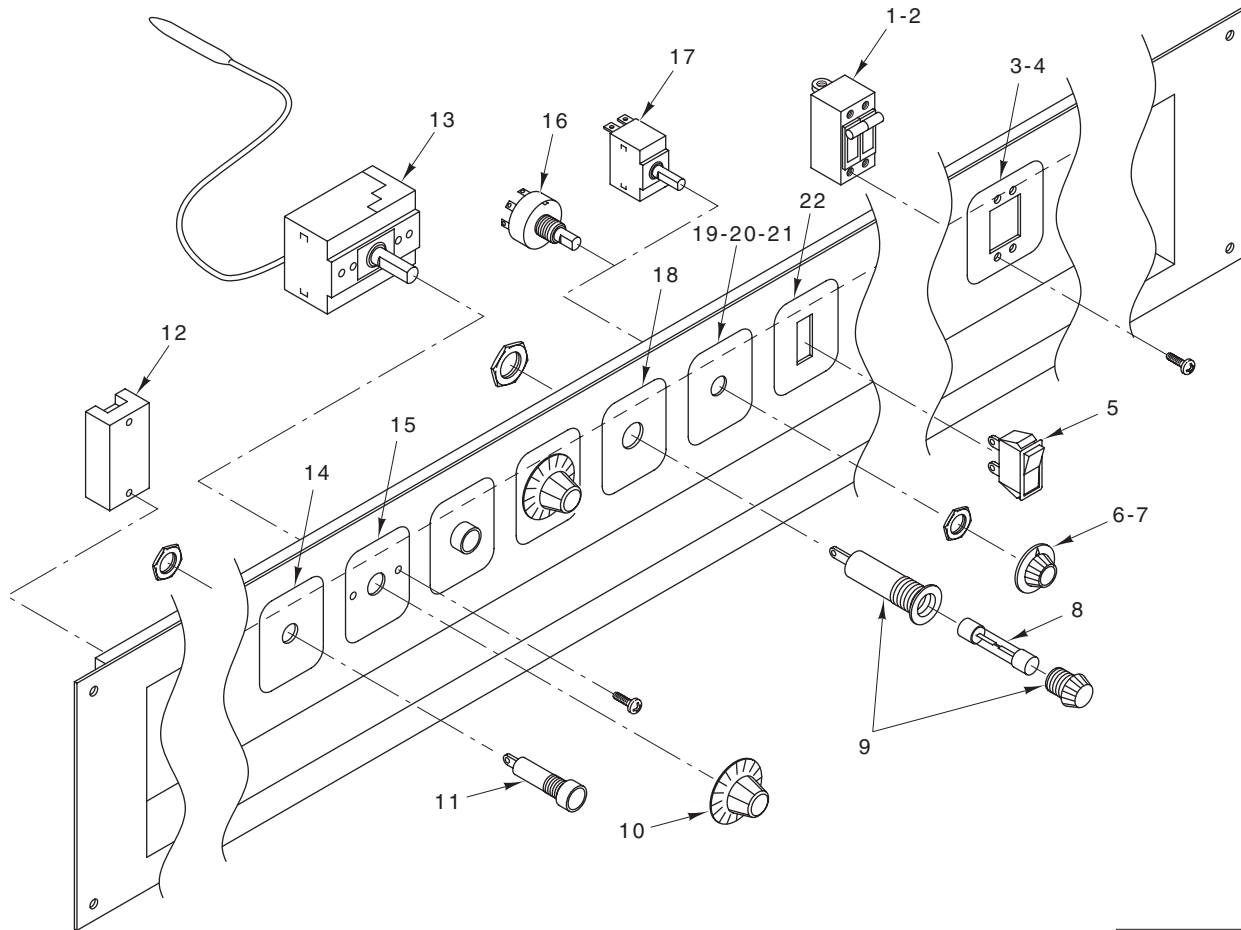

CATALOG OF REPLACEMENT PARTS

HHFC DELI DISPLAY CASES

HHFC4	ML-114911	High Profile
	ML-114917	Low Profile
	ML-126809	Two Tier
	ML-126810	Pedestal
	ML-126821	Designer

HHFC4C	ML-114914	Counter
--------	-----------	---------

CONTROL PANEL WITH OVERHEAD HEAT LAMPS

ILLUS.	PART NO.	NAME OF PART	AMT.
PL-56226			
1	00-424085-00001	Switch – Dimmer	AR
2	00-425440-00002	Switch – Dimmer (ML-126809)	AR
3	00-424085-00002	Knob – Dimmer Switch	AR
4	00-425440-00001	Thermostat – Well (375 Deg.)	AR
5	00-424085-00059	Knob – Well Thermostat	AR
6	00-424085-00043	Light – Indicator	AR
7	00-851800-00061	Fuse Holder	AR
8	00-851800-00422	Fuse (15 Amp.)	AR