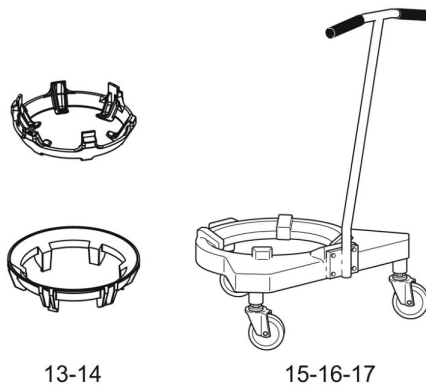

BOWL TRUCK

PL-59874

**AGITATORS AND ACCESSORIES
(40 & 60 QUART)**