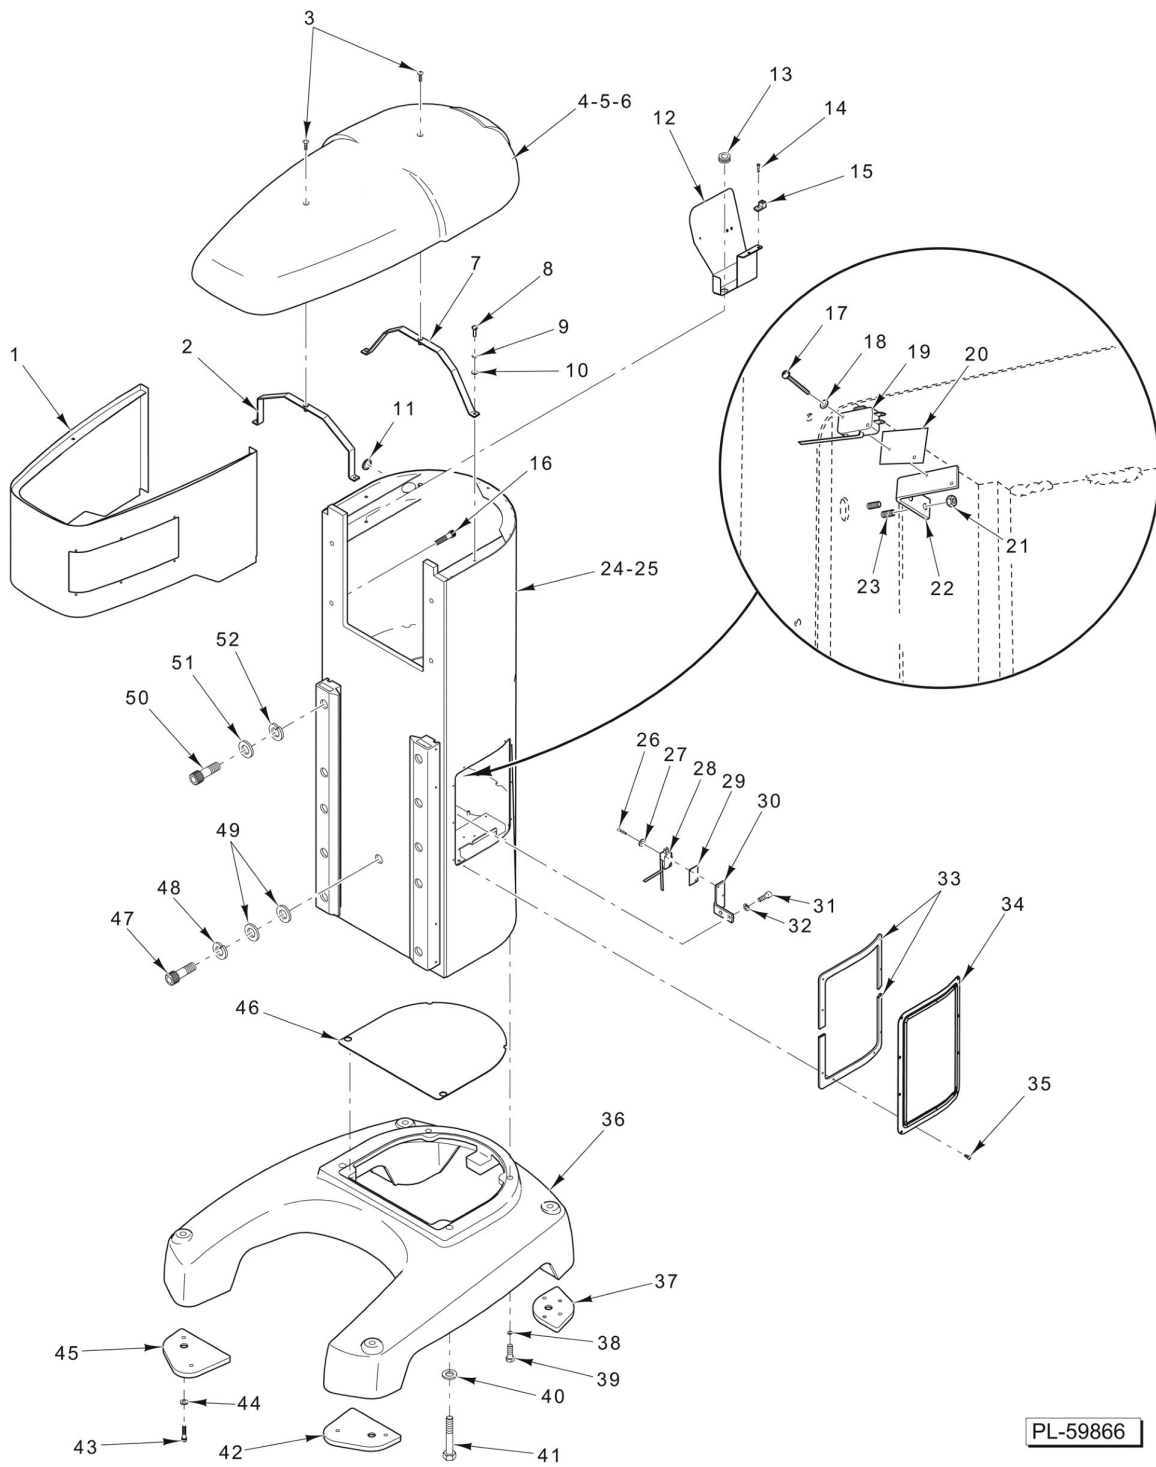

BASE AND PEDESTAL

BASE AND PEDESTAL

ILLUS.	PART NO.	NAME OF PART	AMT.
1	00-875860	Wrapper Assy. - Transmission.....	1
2	00-874569	Strap Assy. - Top Cover.....	1
3	SC-023-41	Mach. Screw 1/4-20 x 1 Slotted Oval Hd. (SST).....	2
4	00-917219-00002	Top - Cover.....	1
5	00-874512-00001	Seal - Top Cover (Rear).....	1
6	00-874512-00002	Seal - Top Cover.....	1
7	00-874571	Strap Assy. - Top Cover.....	1
8	SC-036-06	Cap Screw 1/4-20 x 1 Hex Hd.....	4
9	WL-003-38	Lockwasher 1/4 Helical.....	4
10	WS-003-43	Washer.....	4
11	FE-026-44	Relief - Electrical Strain.....	1
12	00-916173	Shield - Wire.....	1
13	FE-021-13	Bushing (Nylon) 1/2 I.D.....	1
14	SD-029-02	Self-Tapping Screw 10-24 x 1/2 Slotted Pan Hd., Type F.....	2
15	00-118544-00001	Lug - Solderless.....	1
16	SC-120-38	Cap Screw 5/16-18 x 1 Hex Hd.....	4
17	SC-060-40	Mach. Screw 4-40 x 5/8 Slotted Rd. Hd.....	2
18	WL-003-03	Lockwasher #4 Helical.....	2
19	00-087711-00248	Switch - Bowl Height.....	1
20	00-873376	Insulator.....	1
21	WL-003-38	Lockwasher 1/4 Helical.....	2
22	00-874578	Bracket - Bowl Height Switch.....	1
23	SC-089-02	Cap Screw 1/4-20 x 3/4 Hex Socket Hd.....	2
24	00-916056-00002	Pedestal (HL800 Series).....	1
25	00-916051-00002	Pedestal (HL1400 Series).....	1
26	SC-060-40	Mach. Screw 4-40 x 5/8 Slotted Rd. Hd.....	2
27	WL-003-03	Lockwasher #4 Helical.....	2
28	00-087711-00248	Switch - Bowl Height.....	1
29	00-873376	Insulator.....	1
30	00-873371	Bracket - Down Limit Switch.....	1
31	SC-089-02	Cap Screw 1/4-20 x 3/4 Hex Socket Hd.....	2
32	WL-003-38	Lockwasher 1/4 Helical.....	2
33	00-875815	Seal - Side Panel.....	2
34	00-937157	Cover - Side.....	1
35	SC-093-03	Mach. Screw 8-32 x 3/8 Slotted Pan Hd. (SST).....	8
36	00-873960-003-2	Base.....	1
37	00-874149	Pad - Foot (Rear).....	2
38	WL-004-11	Lockwasher 1/2 Helical.....	2
39	SC-037-01	Cap Screw 1/2-13 x 1-1/2 Hex Hd.....	2
40	WL-004-19	Lockwasher 5/8 Helical.....	2
41	SC-062-18	Cap Screw 5/8-11 x 3-1/4 Hex Hd.....	2
42	00-874150	Pad - Foot (Left).....	1
43	SC-110-03	Cap Screw 3/8-16 x 3/4 Hex Socket Hd.....	8
44	WS-005-49	Washer.....	8
45	00-874153	Pad - Foot (Right).....	1
46	00-874327	Plate - Pedestal Bottom.....	1
47	SC-110-55	Cap Screw 1/2-20 x 1-1/4 Socket Hex Hd.....	1
48	WL-004-11	Lockwasher 1/2 Helical.....	1
49	WS-008-04	Washer.....	2
50	SC-040-69	Cap Screw 1/2-20 x 2 Hex Socket Hd.....	10
51	WL-004-11	Lockwasher 1/2 Helical.....	10
52	WS-008-04	Washer.....	10