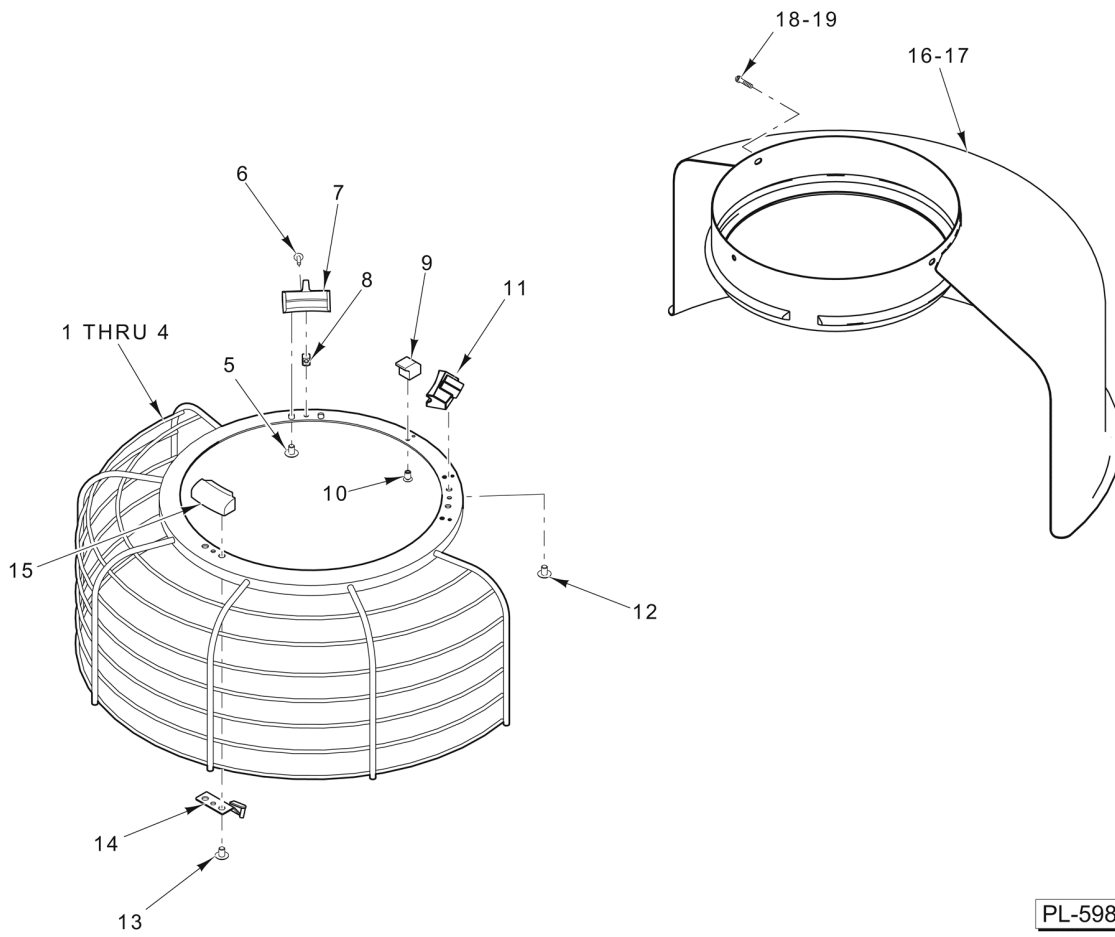

PL-59873

BOWL GUARD

BOWL GUARD

ILLUS.	PART NO.	NAME OF PART	AMT.
PL-59873			
1	00-916155-00001	Wire - Cage Weldment (ML-141043).....	1
2	00-874953-00001	Wire - Cage Weldment (ML-141044 & ML-141051).....	1
3	00-916489-00001	Wire - Cage Weldment (ML-141049).....	1
4	00-916300-00001	Wire - Cage Weldment (ML-141050).....	1
5	SC-122-45	Mach. Screw 1/4-20 x 3/8 Slotted Truss Hd.....	2
6	SC-123-07	Mach. Screw 8-32 x 1/2 Slotted Truss Hd.....	1
7	00-437433-00003	Shoe - Adjustable.....	1
8	00-437720	Key - Shoe.....	1
9	00-438055	Bumper - Cage.....	1
10	SC-122-44	Mach. Screw 8-32 x 3/8 Slotted Truss Hd.....	2
11	00-874127	Shoe - Fixed (Incls. Magnet).....	1
12	SC-122-45	Mach. Screw 1/4-20 x 3/8 Slotted Truss Hd.....	2
13	SC-122-45	Mach. Screw 1/4-20 x 3/8 Slotted Truss Hd.....	2
14	00-875795	Stop - Cage.....	1
15	00-874126	Shoe - Front.....	1
16	00-916152	Guard - Splash & Drip (HL800 Series).....	1
17	00-874951	Splash Guard & Drip Cup (V1401 Series) (HL1400 Series).....	1
18	SC-021-39	Mach. Screw 1/4-20 x 5/8 Slotted Rd. Hd. (SST) (HL800 Series).....	3
19	SC-021-37	Mach. Screw 1/4-20 x 3/8 Slotted Rd. Hd. (SST) (HL1400 Series).....	3
	00-916154-00001	Wire Cage Assy. (ML-141043) (Incls. Items 1 & 5 thru 15).....	1
	00-916381-00001	Wire Cage Assy. (ML-141049) (Incls. Items 3 & 5 thru 15).....	1
	00-916277-00001	Wire Cage Assy. (ML-141044 & ML-141051) (Incls. Items 2 & 5 thru 15).....	1
	00-916299-00001	Wire Cage Assy. (ML-141050) (Incls. Items 4 thru 15).....	1