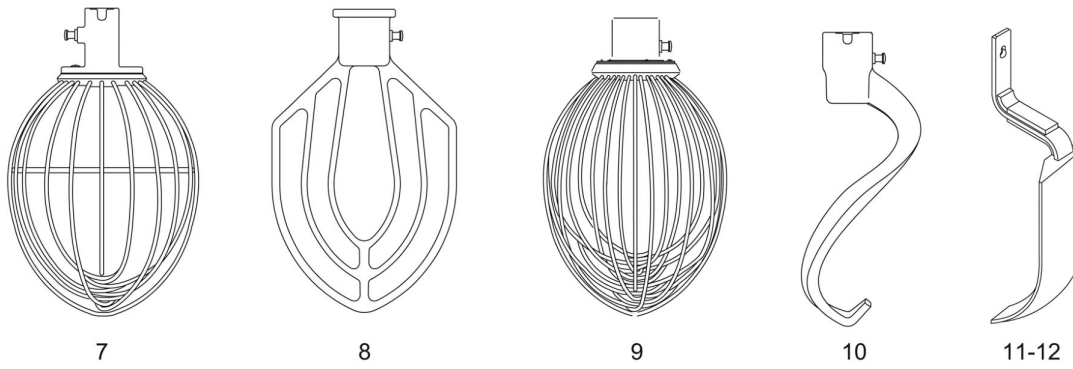

60-QUART AGITATORS