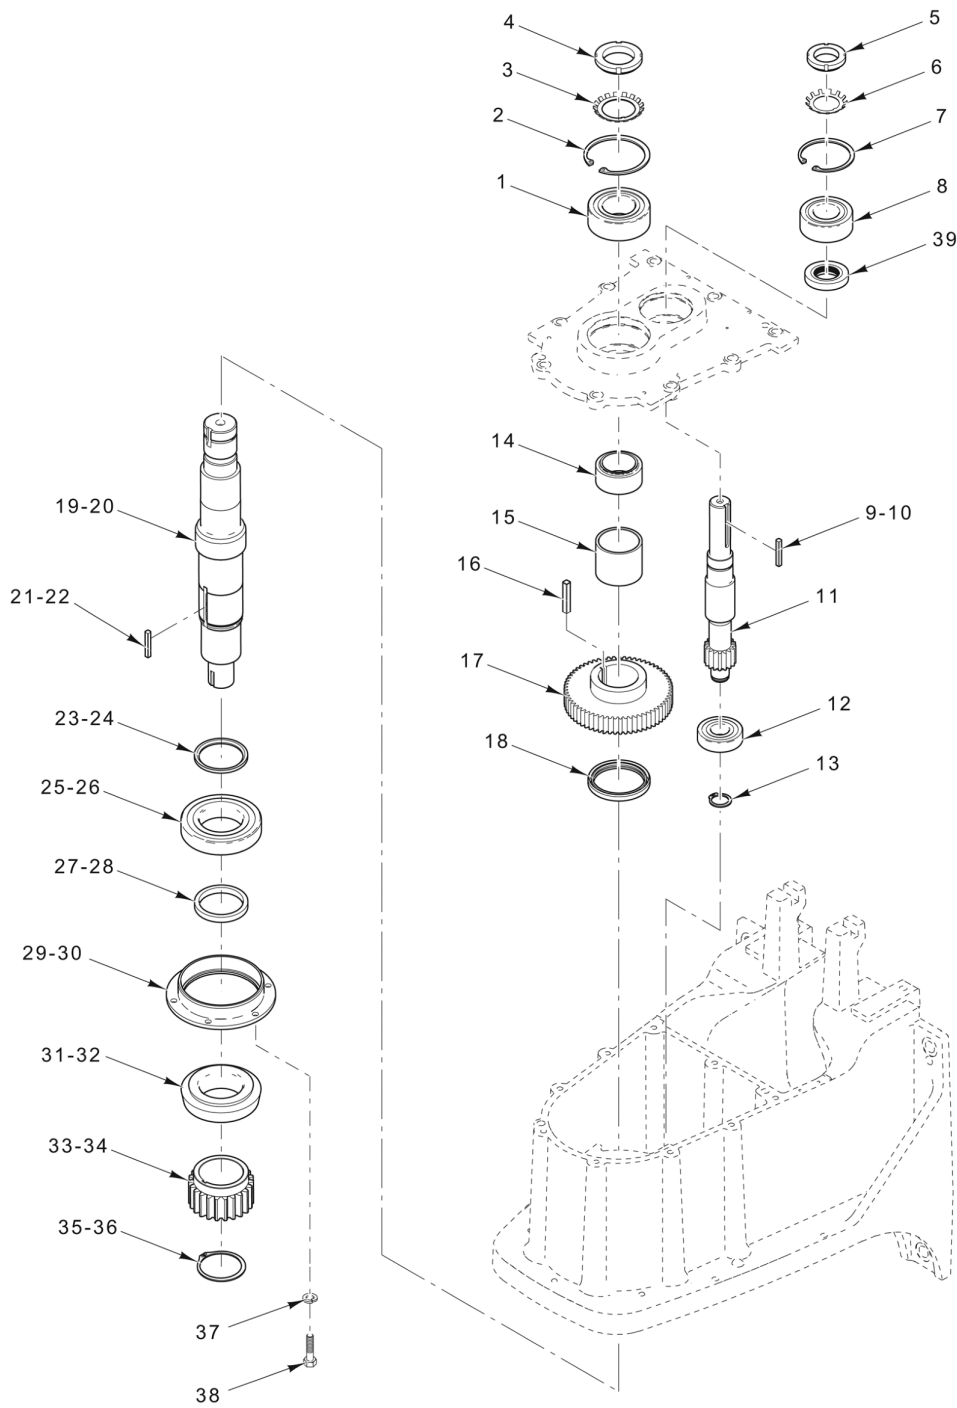

PL-59869

TRANSMISSION

TRANSMISSION

ILLUS. PL-59869	PART NO.	NAME OF PART	AMT.
1	BB-021-59	Bearing - Ball.....	1
2	RR-012-21	Retaining Ring.....	1
3	WL-012-10	Lockwasher.....	1
4	NS-034-10	Lock Nut.....	1
5	NS-034-08	Lock Nut - N.D. #N-07.....	1
6	WL-012-08	Lockwasher.....	1
7	RR-004-24	Retaining Ring.....	1
8	BB-021-56	Bearing - Ball.....	1
9	00-875419-00069	Key - Chamfered.....	1
10	00-875419-00079	Key 5/16 x 5/16 x 1-1/2.....	1
11	00-916178	Shaft - Input.....	1
12	BB-018-22	Bearing - Ball.....	1
13	RR-009-07	Retaining Ring.....	1
14	00-874564	Spacer - Upper (Without Att. Hub).....	1
15	00-874565	Spacer - Lower (Without Att. Hub).....	1
16	00-875419-00079	Key 5/16 x 5/16 x 1-1/2.....	1
17	00-874448	Gear.....	1
18	00-874454	Seal - Oil.....	1
19	00-875855	Shaft - Planetary (HL800 Series).....	1
20	00-874452	Shaft - Planetary (HL1400 Series).....	1
21	00-875419-00078	Key - Chamfered (HL800 Series).....	1
22	00-875419-00066	Key - Chamfered (HL1400 Series).....	1
23	00-064467	Spacer - Upper (Lower Planetary) (HL800 Series).....	1
24	00-067900	Spacer - Upper (Lower Planetary) (HL1400 Series).....	1
25	BB-007-07	Ball Bearing - Sgl. Rod (HL800 Series).....	1
26	BB-021-49	Bearing - Ball Sgl. Rod (HL1400 Series).....	1
27	00-875858	Spacer - Lower (Lower Planetary) (HL800 Series).....	1
28	00-874567	Spacer - Lower (Lower Planetary) (HL1400 Series).....	1
29	00-875857	Carrier - Lower Bearing (HL800 Series).....	1
30	00-874451	Carrier - Lower Bearing (HL1400 Series).....	1
31	BR-003-11	Bearing - Roller Cone (HL800 Series).....	1
32	BR-003-29	Bearing - Roller Cone (HL1400 Series).....	1
33	00-064386	Gear - Sun (HL800 Series).....	1
34	00-067904	Gear - Sun (HL1400 Series).....	1
35	RR-004-14	Retaining Ring (HL800 Series).....	1
36	RR-011-96	Retaining Ring (HL1400 Series).....	1
37	WL-003-48	Lockwasher 5/16 High Collar.....	6
38	SC-123-75	Cap Screw 5/16-18 x 3/4 Socket Fil. Hd.....	6
39	00-917804	Seal - Oil.....	1