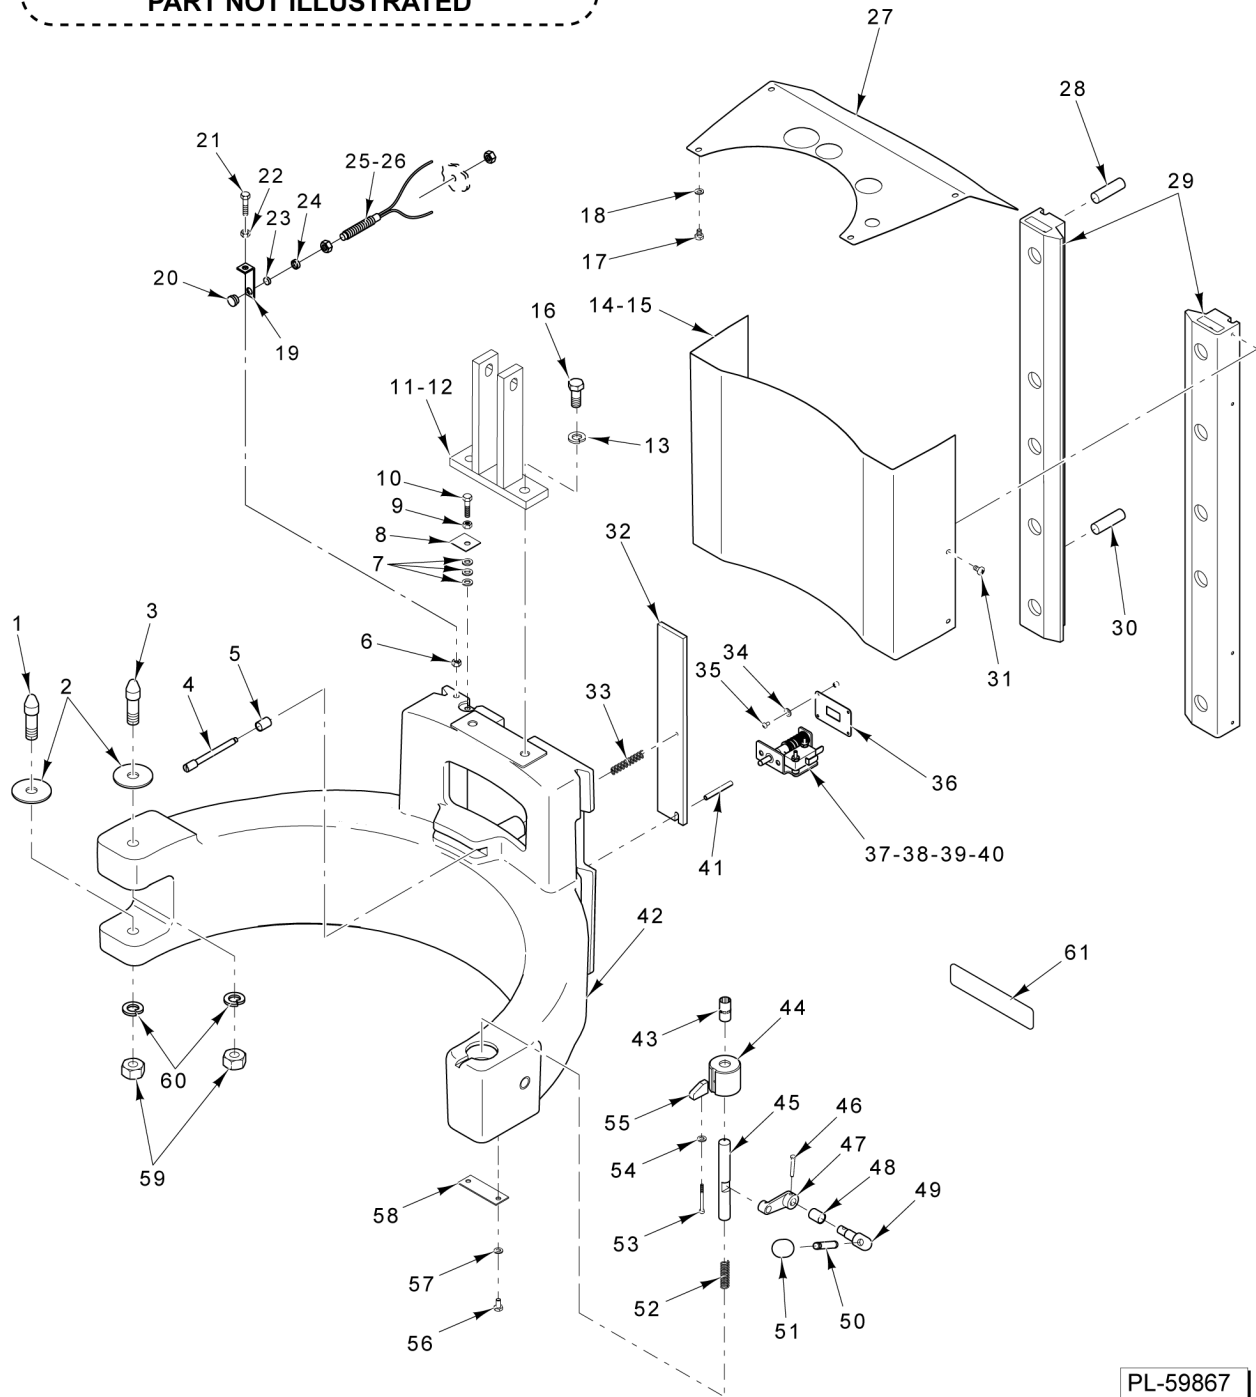

62 00-874139 Handle Assy. - Bowl Lock
PART NOT ILLUSTRATED

PL-59867

BOWL SUPPORT

BOWL SUPPORT

ILLUS.	PART NO.	NAME OF PART	AMT.
PL-59867			
1	00-916021	Pin - Bowl.....	1
2	00-916022	Bushing - Bowl Support.....	2
3	00-916351	Pin - Upper Bowl.....	1
4	00-874387	Pin - Limit.....	1
5	00-874492	Bushing - Bowl-In.....	1
6	NS-013-14	Nut 5/16-18 Hex.....	1
7	WS-006-36	Washer.....	3
8	00-916359	Plate - Stop Bowl Travel.....	1
9	NS-013-14	Nut 5/16-18 Hex.....	1
10	SC-036-40	Cap Screw 5/16-18 x 1-1/4 Hex Hd.....	1
11	00-873352-00005	Actuator - Bracket (HL800 Series).....	1
12	00-873352-00004	Actuator - Bracket (HL1400 Series).....	1
13	WL-004-11	Lockwasher 1/2 Helical.....	2
14	00-916087	Apron - Back (HL800 Series).....	1
15	00-916088	Apron - Back (HL1400 Series).....	1
16	SC-062-88	Cap Screw 1/2-13 x 1-1/4 Hex Hd.....	2
17	SC-041-86	Cap Screw 1/4-20 x 3/8 Hex Hd. (SST).....	4
18	WL-003-38	Lockwasher 1/4 Helical.....	4
19	00-916079	Bracket - Magnet.....	1
20	00-917358	Holder - Magnet (Lower).....	1
21	SC-087-23	Cap Screw 5/16-18 x 1/2 Hex Socket Hd.....	1
22	WL-003-44	Lockwasher 5/16 Helical.....	1
23	00-874875	Magnet - Disc.....	1
24	00-917357	Holder - Magnet (Upper).....	1
25	00-874929-00002	Switch - Reed-Fused Assy.....	1
26	00-874959-00001	Tube - Reed Switch.....	1
27	00-874597	Apron - Top.....	1
28	00-011800-00143	Pin - Dowel 1/2 x 1-3/4 SAE.....	2
29	00-479598	Slideway.....	2
30	00-011800-00143	Pin - Dowel 1/2 x 1-3/4 SAE.....	2
31	SC-021-21	Mach. Screw 10-24 x 1/4 Slotted Pan Hd. (SST).....	8
32	00-874566-00002	Plate - Bowl In Switch.....	1
33	00-873377	Spring - Bowl Pin.....	1
34	WL-003-12	Lockwasher #8 Helical.....	2
35	SC-018-33	Mach. Screw 8-32 x 5/16 Phil. Pan Hd.....	2
36	00-874479	Plate - Bowl In Switch.....	1
37	00-874893	Retainer (HL800 Series).....	1
38	00-874893-00002	Retainer (HL1400 Series).....	1
39	00-874903-00002	Switch Assy (HL800 Series).....	1
40	00-916391	Switch Assy. (HL1400 Series).....	1
41	RP-004-28	Pin - Roll 0.250.....	1
42	00-873337	Yoke - Bowl.....	1
43	00-874390	Bushing - Bowl Lock.....	1
44	00-874376	Button - Bowl Rest.....	1
45	00-874391	Pin - Bowl.....	1
46	00-874388	Detent - Clevis Pin.....	1
47	00-874218	Clevis - Bowl Lock.....	1
48	00-874138	Bushing - Bowl Pin Cam.....	1
49	00-874220	Handle - Bowl Pin.....	1
50	00-874197	Shaft - Bowl Pin Handle.....	1
51	00-875356	Handle - Lift Lever.....	1
52	00-874198	Spring - Bowl Pin.....	1
53	SC-092-27	Cap Screw 8-32 x 1-3/4 Hex Socket Hd.....	1
54	WL-003-12	Lockwasher #8 Helical.....	1
55	00-874380	Ramp - Wear.....	1