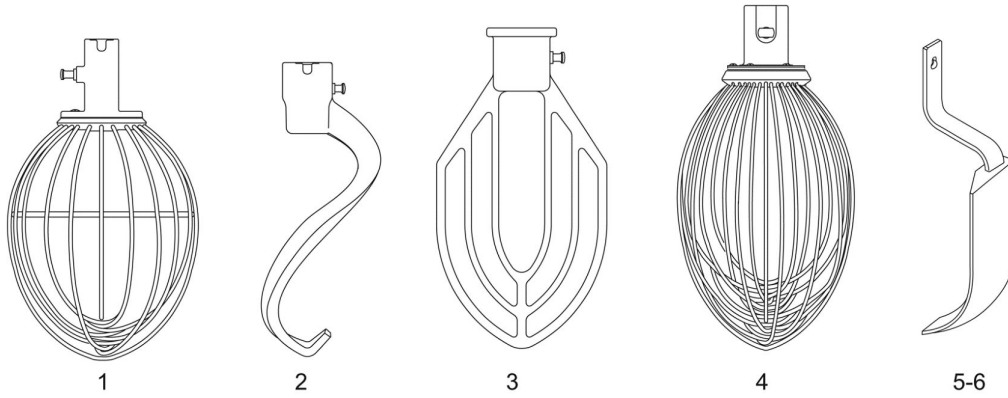

NOTES

PL-59873

BOWL GUARD

BOWL GUARD

ILLUS.	PART NO.	NAME OF PART	AMT.
PL-59873			
1	00-916155-00001	Wire - Cage Weldment (ML-141043).....	1
2	00-874953-00001	Wire - Cage Weldment (ML-141044 & ML-141051).....	1
3	00-916489-00001	Wire - Cage Weldment (ML-141049).....	1
4	00-916300-00001	Wire - Cage Weldment (ML-141050).....	1
5	SC-122-45	Mach. Screw 1/4-20 x 3/8 Slotted Truss Hd.....	2
6	SC-123-07	Mach. Screw 8-32 x 1/2 Slotted Truss Hd.....	1
7	00-437433-00003	Shoe - Adjustable.....	1
8	00-437720	Key - Shoe.....	1
9	00-438055	Bumper - Cage.....	1
10	SC-122-44	Mach. Screw 8-32 x 3/8 Slotted Truss Hd.....	2
11	00-874127	Shoe - Fixed (Incls. Magnet).....	1
12	SC-122-45	Mach. Screw 1/4-20 x 3/8 Slotted Truss Hd.....	2
13	SC-122-45	Mach. Screw 1/4-20 x 3/8 Slotted Truss Hd.....	2
14	00-875795	Stop - Cage.....	1
15	00-874126	Shoe - Front.....	1
16	00-916152	Guard - Splash & Drip (HL800 Series).....	1
17	00-874951	Splash Guard & Drip Cup (V1401 Series) (HL1400 Series).....	1
18	SC-021-39	Mach. Screw 1/4-20 x 5/8 Slotted Rd. Hd. (SST) (HL800 Series).....	3
19	SC-021-37	Mach. Screw 1/4-20 x 3/8 Slotted Rd. Hd. (SST) (HL1400 Series).....	3
	00-916154-00001	Wire Cage Assy. (ML-141043) (Incls. Items 1 & 5 thru 15).....	1
	00-916381-00001	Wire Cage Assy. (ML-141049) (Incls. Items 3 & 5 thru 15).....	1
	00-916277-00001	Wire Cage Assy. (ML-141044 & ML-141051) (Incls. Items 2 & 5 thru 15).....	1
	00-916299-00001	Wire Cage Assy. (ML-141050) (Incls. Items 4 thru 15).....	1