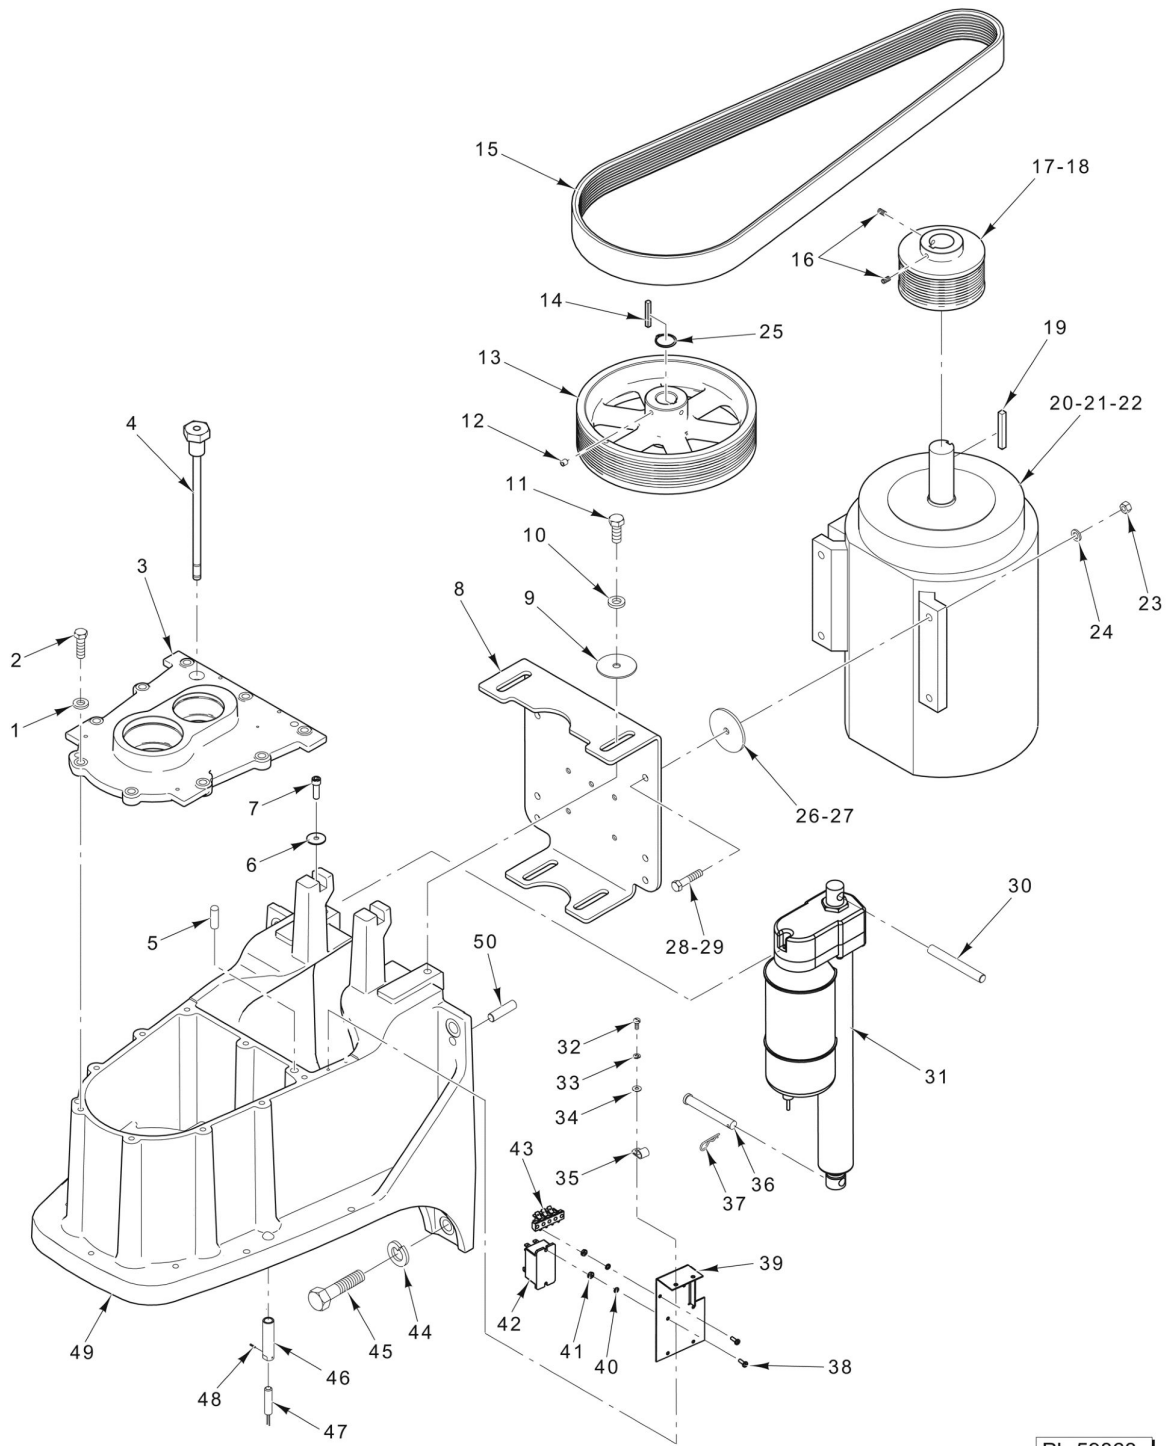

PL-59868

TRANSMISSION CASE AND MOTOR

TRANSMISSION CASE AND MOTOR

ILLUS.	PART NO.	NAME OF PART	AMT.
PL-59868			
1	WL-019-09	Lockwasher 3/8 Helical.....	9
2	SC-118-09	Cap Screw 3/8-16 x 1-1/4 Hex Hd.....	9
3	00-874653	Cover - Transmission.....	1
4	00-916182	Dipstick - Weldment.....	1
5	00-557555	NLA - Obsolete--Dowel.....	2
6	00-916352	Washer - Flat.....	2
7	SC-040-15	Cap Screw 5/16-18 x 1-1/4 Hex Socket Hd.....	2
8	00-874441-00002	Plate - Motor Mounting.....	1
9	WS-008-40	Washer.....	4
10	WL-019-11	Lockwasher 1/2 Helical.....	4
11	SC-062-88	Cap Screw 1/2-13 x 1-1/4 Hex Hd.....	4
12	SC-075-15	Set Screw 5/16-18 x 3/8 Hex Hdls., Cup Pt.....	2
13	00-916003	Sheave - Driven (10L).....	1
14	00-875419-00069	Key - Chamfered.....	1
15	00-874493	Belt.....	1
16	SC-075-15	Set Screw 5/16-18 x 3/8 Hex Hdls., Cup Pt.....	2
17	00-875939	Sheave - Drive (HL800 Series).....	1
18	00-875805	Sheave - Drive (HL1400 Series).....	1
19	00-875419-00079	Key 5/16 x 5/16 x 1-1/2.....	1
20	00-916947-00003	NLA - Obsolete--Motor Assy. (3 Hp., 400 V.) (HL800 Series).....	1
21	00-916870-00004	Motor Assy. (5 Hp., 200-400 V.) (HL1400N).....	1
22	00-875994-00005	Motor Assy. (5 Hp., 400 V.) (HL1400 Series).....	1
23	NS-013-22	Nut 3/8-16 Hex.....	4
24	WL-004-06	Lockwasher 3/8 Helical.....	4
25	RR-007-02	Retaining Ring.....	1
26	00-875940	NLA - Obsolete--Spacer (HL800 Series).....	4
27	00-873363	NLA - Obsolete--Spacer (HL1400 Series).....	4
28	SC-118-08	Cap Screw 3/8-16 x 1-3/4 Hex Hd. (HL800 Series).....	4
29	SC-124-91	Cap Screw 3/8-16 x 2-1/2 Hex Hd. (HL1400 Series).....	4
30	00-874315	Pin - Actuator (Upper).....	1
31	00-937091	Actuator Assy.....	1
32	SC-018-20	Mach. Screw 10-24 x 1/2 Slotted Pan Hd.....	2
33	WL-003-22	Lockwasher #10 Light.....	2
34	WS-002-51	Washer.....	2
35	00-078752-00012	Clamp - Cable.....	1
36	00-874117-00002	Pin - Clevis.....	1
37	PC-003-50	Cotter Pin 7/64 x 1 Lg.....	1
38	SC-018-34	Mach. Screw 8-32 x 1/2 Phil. Pan Hd.....	6
39	00-937242	Bracket - Relay.....	1
40	WS-019-21	Washer.....	6
41	NS-009-12	Nut 8-32 Hex.....	6
42	00-087714-042-4	Relay (2-Pole) (30 Amp.).....	2
43	00-916269	Block - Terminal.....	1
44	WL-004-19	Lockwasher 5/8 Helical.....	4
45	SC-129-34	Cap Screw 5/8-11 x 1-1/2 Hex Hd.....	4
46	00-874128	Extension - Bowl Guard Switch (Bowl Guard).....	1
47	00-874929-00002	Switch - Reed-Fused Assy.....	1
48	SC-075-14	Set Screw 6-32 x 1/8 Hex Hdls., Cup Pt.....	1
49	00-874641	Case - Transmission.....	1
50	00-508208	Pin - Dowel.....	2
	00-916483	NLA - Obsolete--Insulator.....	1
	00-916471-00001	Harness - Main Control.....	1
	00-916471-00012	Harness - Main Control.....	1
	00-916471-00017	Harness - Wiring.....	1
	00-937238	Harness - Actuator (400 V.).....	1