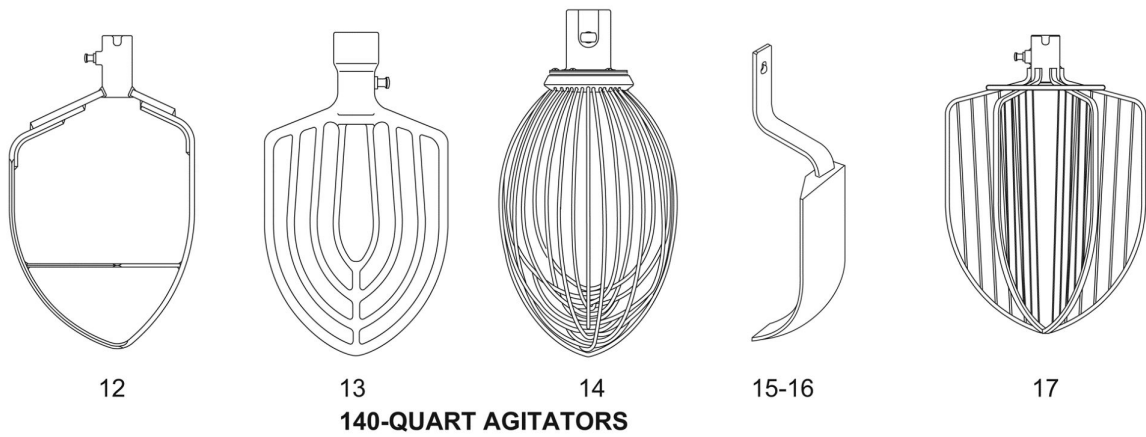

140-QUART AGITATORS

PL-59875

**AGITATORS AND ACCESSORIES
(80 & 140 QUART)**