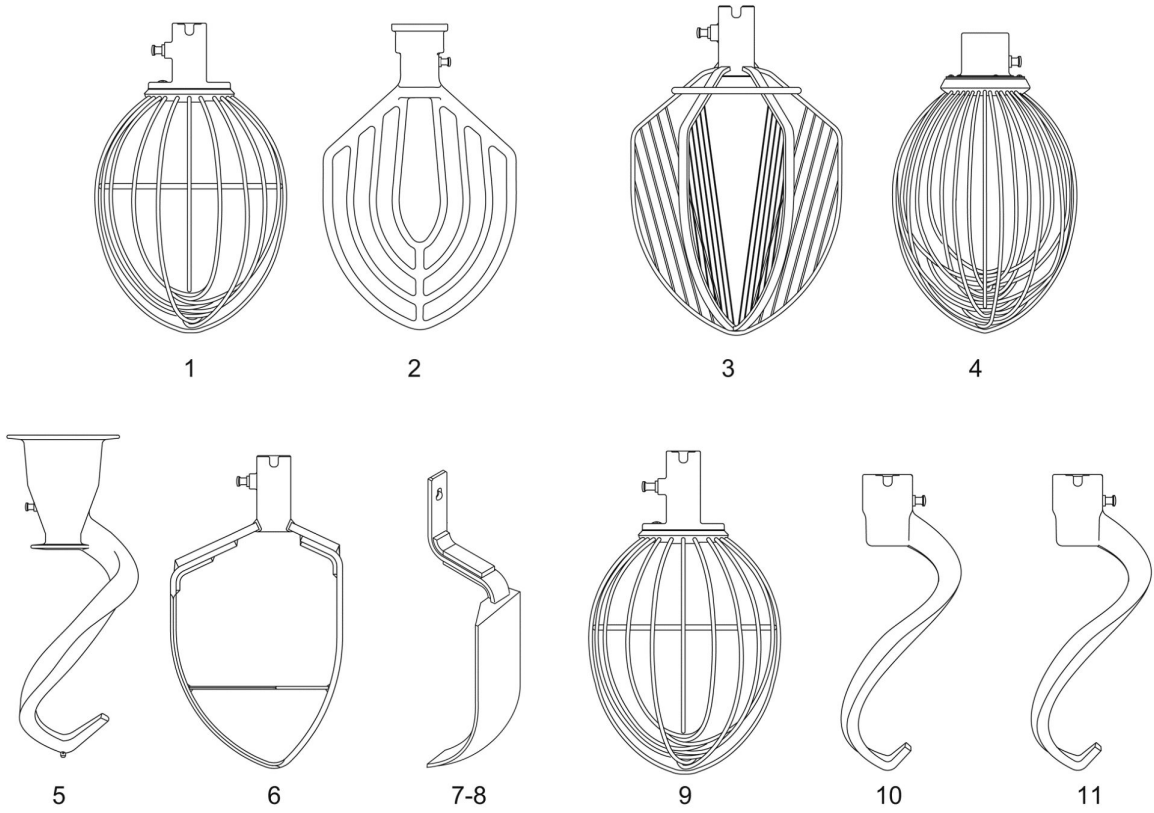

40-QUART AGITATORS

60-QUART AGITATORS

BOWL TRUCK

PL-59874

**AGITATORS AND ACCESSORIES
(40 & 60 QUART)**

**AGITATORS AND ACCESSORIES
(40 & 60 QUART)**

ILLUS.	PART NO.	NAME OF PART	AMT.
PL-59874			
1	00-916321	"I" Wire Whip (40 Quart) (Packaged).....	1
2	00-916316	"ED" Dough Arm (40 Quart) (Packaged).....	1
3	00-916313	"B" Flat Beater (40 Quart) (Packaged).....	1
4	00-916319	"D" Wire Whip (40 Quart) (Packaged).....	1
5	00-874268	Bowl Scraper (40 Quart) (Packaged) (Incls. Item 6).....	1
6	00-435637-00004	Scraper - Bowl (40 Qt.).....	1
7	00-916268	"J" Wire Whip (60 Quart) (Packaged).....	1
8	00-916257	"B" Flat Beater (60 Quart) (Packaged).....	1
9	00-916265	"D" Wire Whip (60 Quart) (Packaged).....	1
10	00-916260	"ED" Dough Arm (60 Quart) (Packaged).....	1
11	00-874267	Bowl Scraper (60 Quart) (Packaged) (Incls. Item 12).....	1
12	00-435637-00001	Scraper - Bowl (60 Qt.).....	1
13	00-916493	Bowl Truck Adapter (60-80-140 Quart) (Packaged).....	1
14	00-916495	Bowl Truck Adapter (40-60 Quart) (Packaged).....	1
15	00-873307	Bowl Truck (Packaged) (HL800 Series).....	1
16	00-873308	Bowl Truck (Packaged) (HL1400 Series).....	1
17	00-874288	Caster (4 In.).....	3
	00-433047	Ingredient Chute (Packaged).....	1