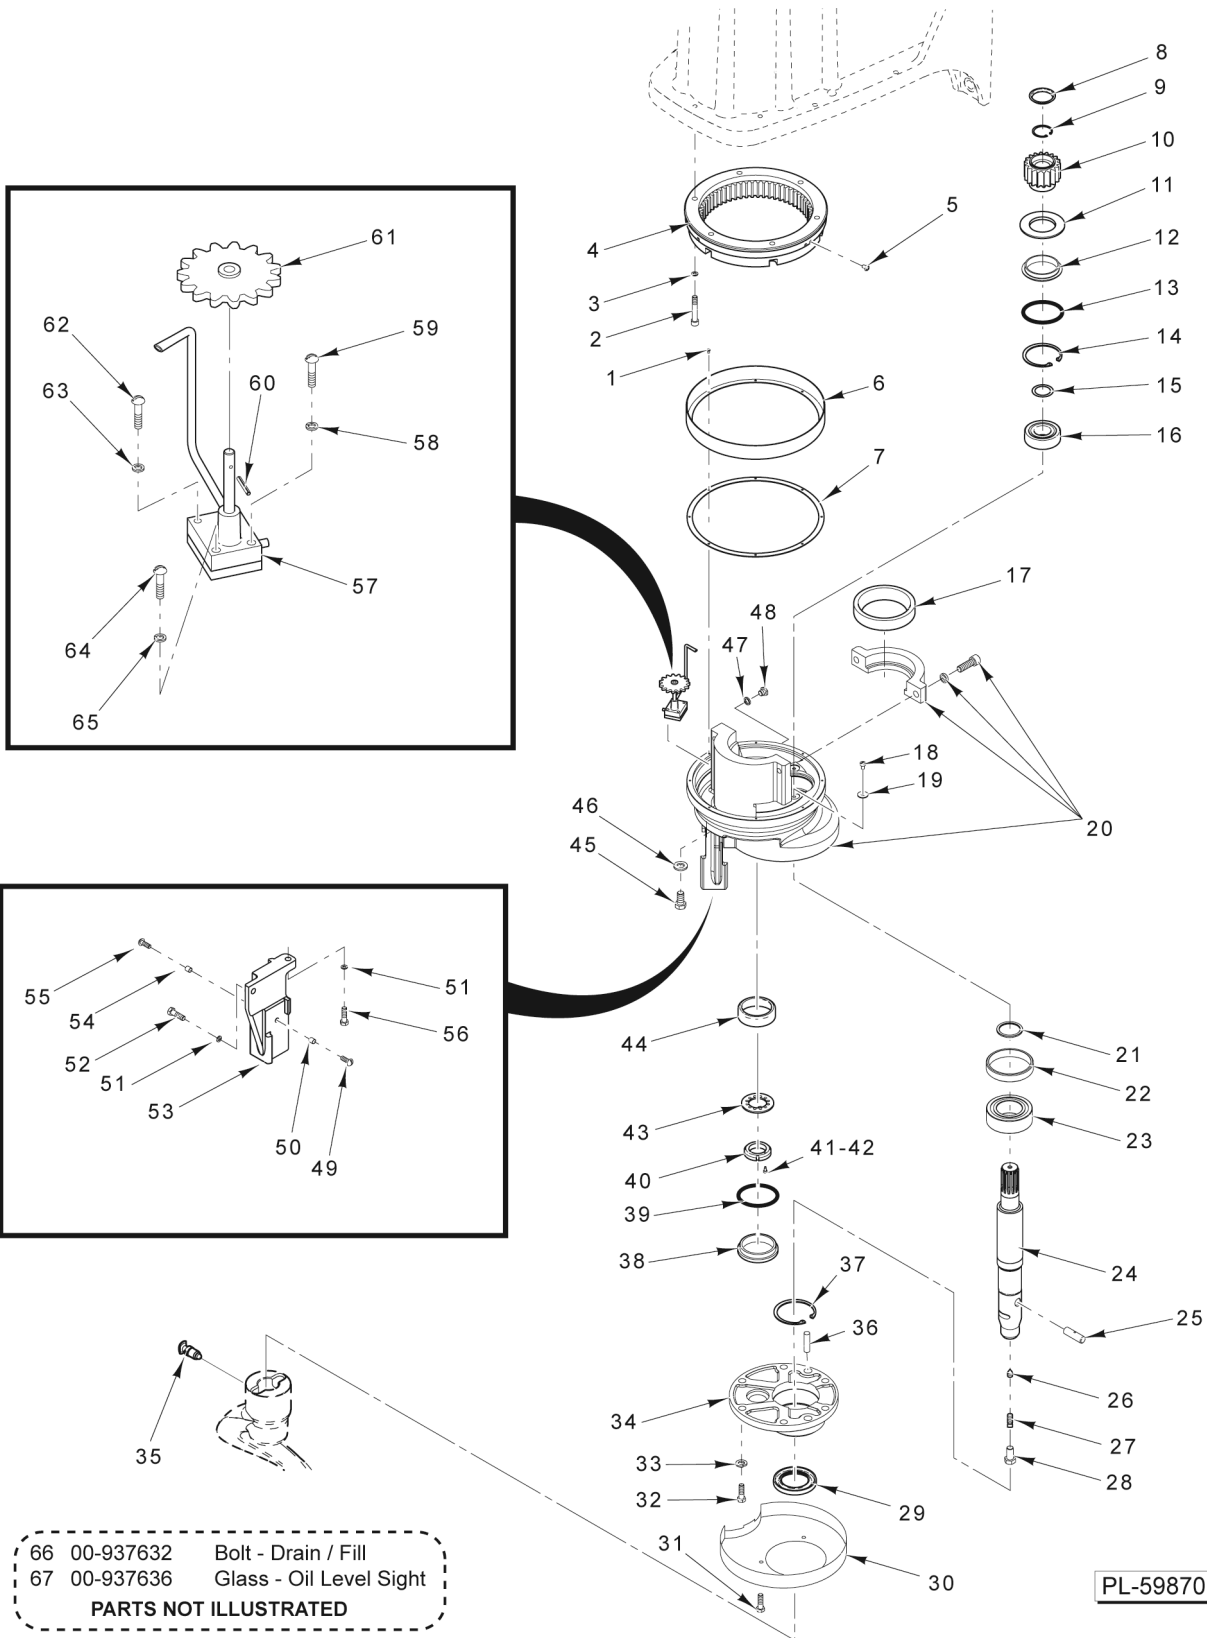

PL-59872

**PLANETARY
(HL800 SERIES)**

**PLANETARY
(HL800 SERIES)**

ILLUS.	PART NO.	NAME OF PART	AMT.
PL-59872			
1	SC-040-27	Cap Screw 3/8-16 x 2-1/4 Hex Socket Hd.....	6
2	WL-019-92	Lockwasher 3/8 Helical.....	6
3	00-438121	Gear - Internal (59T).....	1
4	SC-021-39	Mach. Screw 1/4-20 x 5/8 Slotted Rd. Hd. (SST).....	3
5	00-060071	Cap - Oil Retaining.....	1
6	RR-005-08	Retaining Ring.....	1
7	00-064732	Internal Pinion & Deflector Assy. (18T) (Incls. Item 8).....	1
8	00-065372	NLA - Obsolete--Deflector - Oil.....	1
9	00-073011	Baffle - Planetary Oil.....	1
10	00-067500-00021	O-Ring.....	1
11	RR-004-24	Retaining Ring.....	1
12	00-065408	Spacer - Agitator Shaft.....	1
13	BB-006-36	Ball Bearing.....	1
14	00-064478	Extension.....	1
15	00-064464	Gasket.....	1
16	WL-003-22	Lockwasher #10 Light.....	2
17	SC-009-51	Mach. Screw 10-32 x 7/8 Slotted Rd. Hd.....	2
18	00-290232-00002	Pump Assy. - Oil (Incls. Items 20 thru 25).....	1
19	WL-003-22	Lockwasher #10 Light.....	1
20	SC-060-87	Mach. Screw 10-32 x 3/4 Slotted Rd. Hd. (SST).....	1
21	RP-002-08	Roll Pin 5/64 Dia. x 11/16 Lg.....	1
22	00-064614	Gear - Drive Assy.....	1
23	SC-009-68	Mach. Screw 8-32 x 3/4 Slotted Rd. Hd.....	1
24	WL-003-15	Lockwasher #8 Light.....	1
25	SC-062-20	Cap Screw 1/4-20 x 3/8 Hex Hd.....	2
26	WS-003-46	Washer.....	2
27	BR-003-12	Bearing - Roller Cap.....	1
28	00-916068	Planetary Assy. (Incls. Items 48, 49, 50, & Bearing Cap).....	1
29	WS-021-20	Washer (Nylon).....	1
30	SC-129-38	Cap Screw 7/16-20 x 1 Hex Hd. (SST).....	1
31	00-916065	Seal - Oil.....	1
32	00-916048	Shaft - Agitator (Incls. Item 34).....	1
33	BB-007-39	Ball Bearing - M.R.C. #207-SZZ.....	1
34	00-873953	Pin - Agitator Shaft.....	1
35	00-007744	Set Screw Hdls., Cone Pt.....	1
36	SC-047-41	Set Screw 3/8-16 x 3/8 Hex Hdls., Cup Pt.....	1
37	00-064723	Plug - Agitator Shaft.....	1
38	00-875958	Key - Chamfered.....	1
39	00-874145	Plunger Assy.....	1
40	00-437496-00002	Cap - Seal (Painted).....	1
41	00-067500-00021	O-Ring.....	1
42	00-065277	Cap Screw Socket Hd.....	1
43	WL-003-15	Lockwasher #8 Light.....	1
44	00-065275	Bearing - Special Lock Nut.....	1
45	00-064982	Washer - Tongue.....	1
46	BR-002-15	Roller Bearing - Cup & Cone Assy.....	1
47	SC-021-54	Mach. Screw 5/16-18 x 7/8 Slotted Rd. Hd. (SST).....	1
48	00-874181	Spacer - Scraper Arm.....	2
49	SC-041-31	Cap Screw 3/8-16 x 1-1/4 Hex Hd. (SST).....	2
50	SC-041-49	Cap Screw 3/8-16 x 1 Hex Hd. (SST).....	1
51	WL-006-28	Lockwasher 3/8 Helical.....	1
52	00-873284	Bracket - Bowl Scraper.....	1
53	00-064465-00001	Plug - Oil Fill.....	1
54	WS-021-20	Washer (Nylon).....	1
55	SC-009-70	Mach. Screw 6-32 x 1/4 Slotted Rd. Hd.....	8