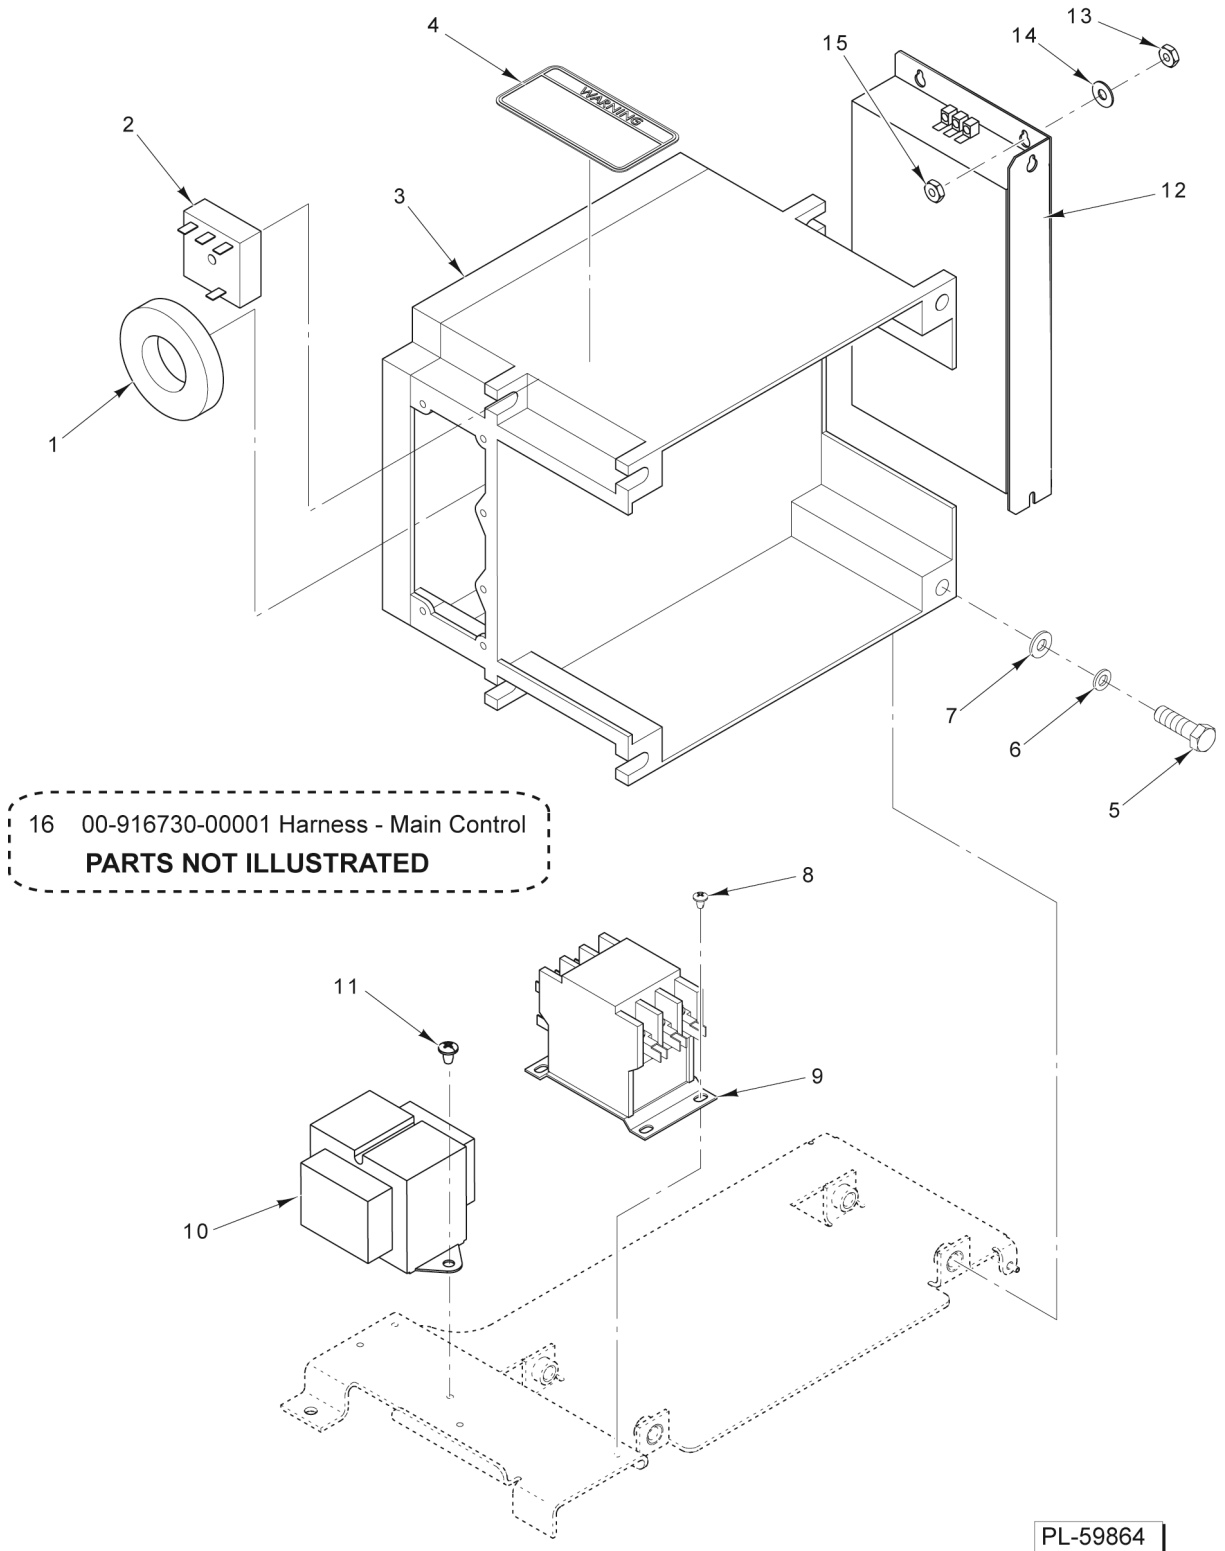

**ELECTRICAL COMPONENTS
(HL1400 SERIES)**

**ELECTRICAL COMPONENTS
(HL1400 SERIES)**

ILLUS.	PART NO.	NAME OF PART	AMT.
PL-59864			
1	00-916185-00001	Ferrite.....	1
2	00-916642	Relay - Time Delay.....	1
3	00-916183-00004	Drive - Controller (460 V.).....	1
4	00-438131-00180	Label - Warning.....	1
5	SC-118-09	Cap Screw 3/8-16 x 1-1/4 Hex Hd.....	4
6	WL-004-02	Lockwasher 3/8 Helical.....	4
7	WS-006-36	Washer.....	4
8	SD-015-39	Self-Tapping Screw 8-32 x 1/4 Phil. Pan Hd., Type TT.....	2
9	00-087713-107-5	Contactora (30 Amp./Aux., 3 Ph.).....	1
10	00-916905-00002	Transformer Assy. (480 V.).....	1
11	SD-015-39	Self-Tapping Screw 8-32 x 1/4 Phil. Pan Hd., Type TT.....	2
12	00-916327-00002	Filter - Powerline.....	1
13	NS-013-01	Nut 1/4-20 Hex.....	2
14	WS-003-43	Washer.....	7
15	NS-038-04	Lock Nut 1/4-20.....	3
16	00-916730-00001	Harness - Main Control.....	1