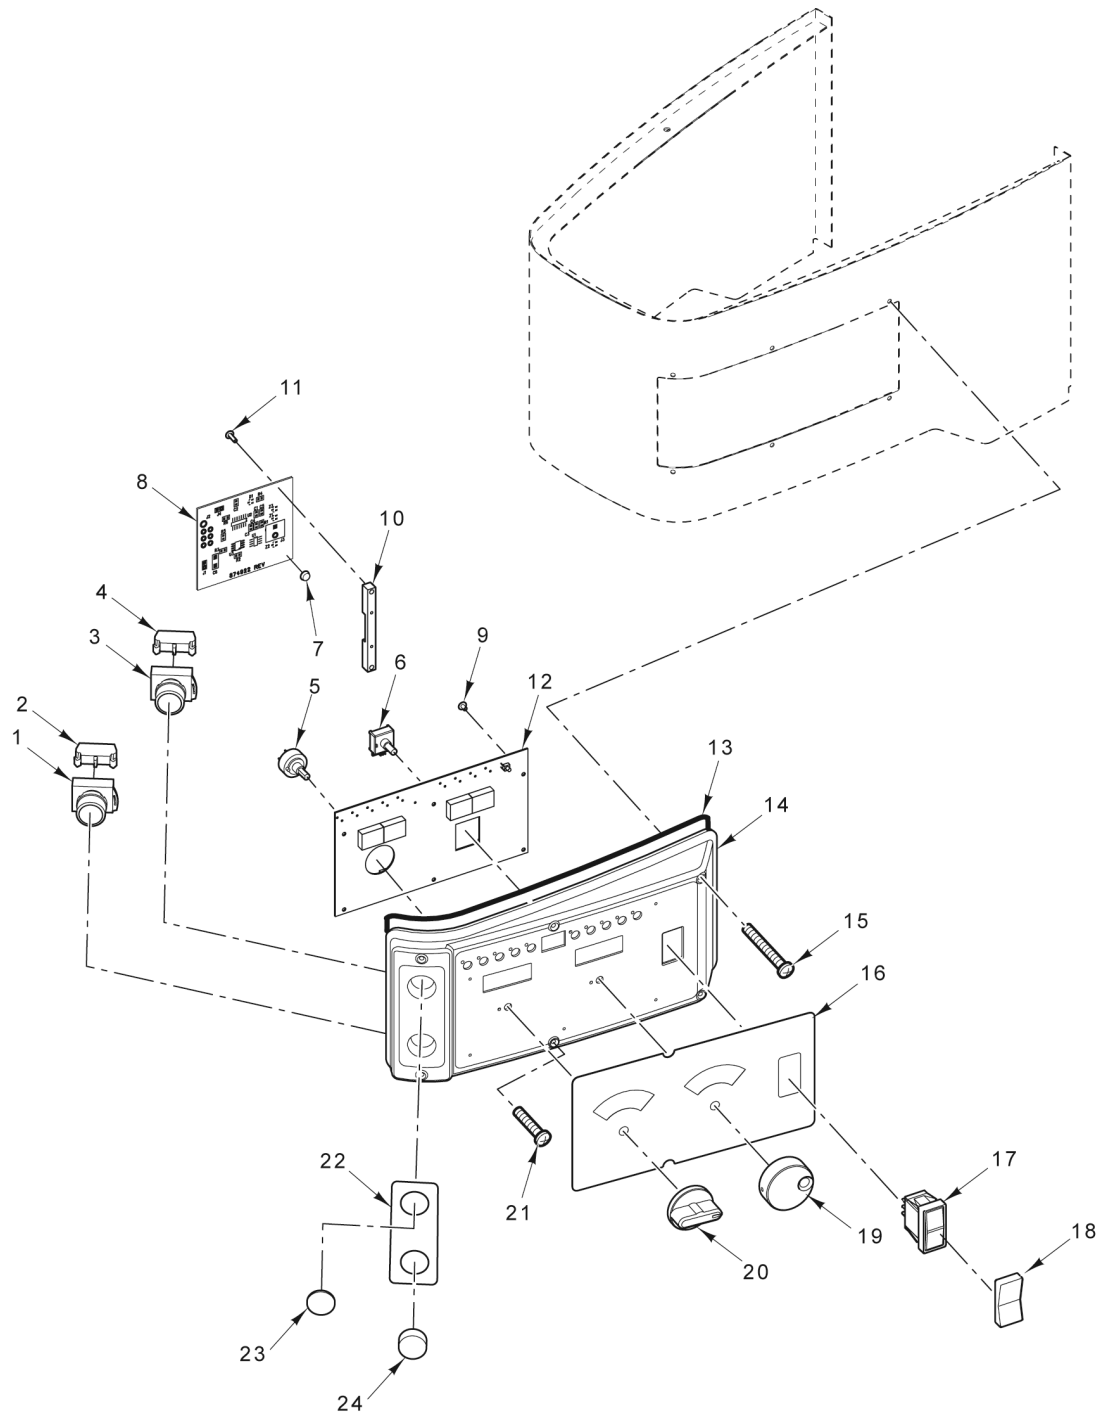

PL-59863

CONTROL PANEL

CONTROL PANEL

ILLUS.	PART NO.	NAME OF PART	AMT.
PL-59863			
1	00-478752-00002	Switch - Operator (Stop).....	1
2	00-087711-322-3	Block - Contact.....	1
3	00-478752-00001	Switch - Operator (Start).....	1
4	00-087711-322-4	Block - Contact (NC).....	1
5	00-874631	Potentiometer Assy. (Speed Selector).....	1
6	00-875723	Encoder Assy. (Time Selector).....	1
7	00-916063	Bumper.....	1
8	00-916818	Interface - Circuit Board Assy.....	1
9	SD-039-23	Self-Tapping Screw 6-32 x 1/4 Hex Washer Hd., Type RL.....	2
10	00-916061	Block - Interface Mounting.....	1
11	SD-038-49	Self-Tapping Screw 6-32 x 1/2 Hex Washer Hd., Type RL.....	2
12	00-916803	PCB Assy. (Timer Board).....	1
13	00-875814	Seal - Control Panel.....	1
14	00-917220	Panel - Control.....	1
15	SC-131-37	Mach. Screw 8-32 x 2-1/4 Slotted Oval Hd.....	2
16	00-916233	Label - Overlay.....	1
17	00-087711-330-1	Switch - Rocker.....	1
18	00-937533	Switch Cover.....	1
19	00-875724	Knob - Timer.....	1
20	00-874630	Knob - Speed Selector.....	1
21	SC-129-28	Mach. Screw 8-32 x 1-1/2 Slotted Oval Hd. (SST).....	4
22	00-875963	Label (Mix/Stop).....	1
23	00-478753-00001	Cap - Round Push Button (Flush).....	1
24	00-478751-00001	Cap - Round Push Button (Extended).....	1