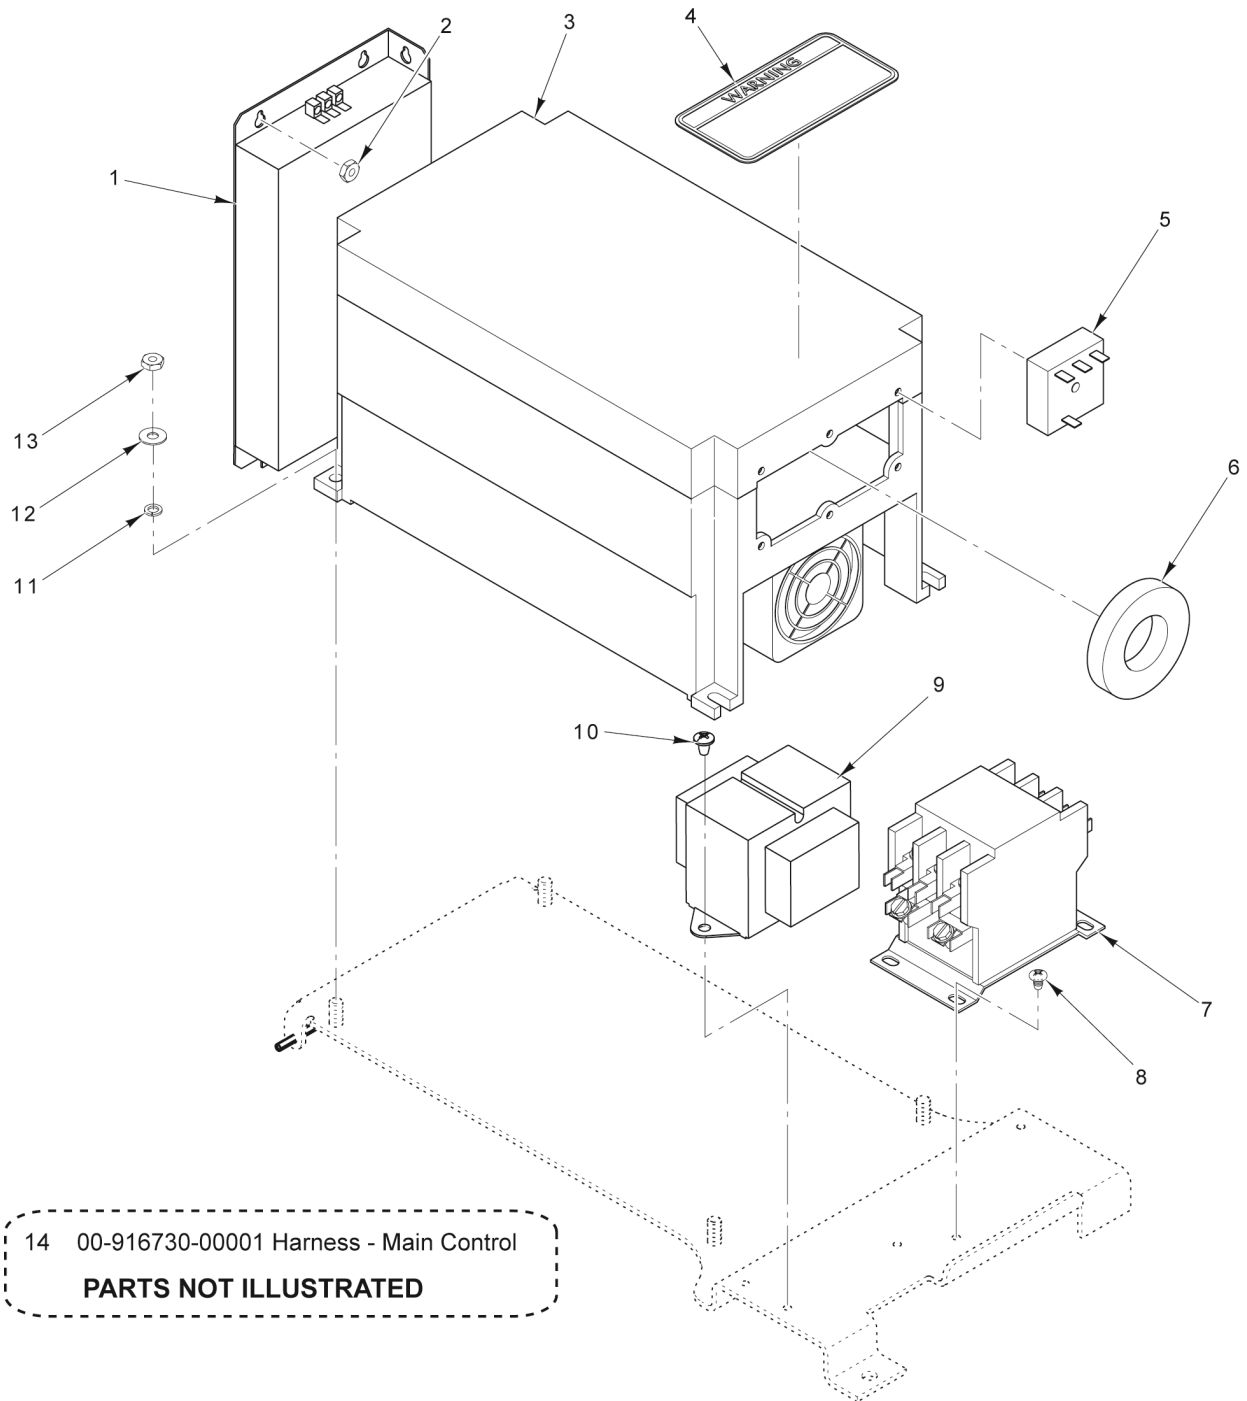

PL-59863

CONTROL PANEL

CONTROL PANEL

ILLUS.	PART NO.	NAME OF PART	AMT.
PL-59863			
1	00-478752-00002	Switch - Operator (Stop).....	1
2	00-087711-322-3	Block - Contact.....	1
3	00-478752-00001	Switch - Operator (Start).....	1
4	00-087711-322-4	Block - Contact (NC).....	1
5	00-874631	Potentiometer Assy. (Speed Selector).....	1
6	00-875723	Encoder Assy. (Time Selector).....	1
7	00-916063	Bumper.....	1
8	00-916818	Interface - Circuit Board Assy.....	1
9	SD-039-23	Self-Tapping Screw 6-32 x 1/4 Hex Washer Hd., Type RL.....	2
10	00-916061	Block - Interface Mounting.....	1
11	SD-038-49	Self-Tapping Screw 6-32 x 1/2 Hex Washer Hd., Type RL.....	2
12	00-916803	PCB Assy. (Timer Board).....	1
13	00-875814	Seal - Control Panel.....	1
14	00-917220	Panel - Control.....	1
15	SC-131-37	Mach. Screw 8-32 x 2-1/4 Slotted Oval Hd.....	2
16	00-916233	Label - Overlay.....	1
17	00-087711-330-1	Switch - Rocker.....	1
18	00-937533	Switch Cover.....	1
19	00-875724	Knob - Timer.....	1
20	00-874630	Knob - Speed Selector.....	1
21	SC-129-28	Mach. Screw 8-32 x 1-1/2 Slotted Oval Hd. (SST).....	4
22	00-875963	Label (Mix/Stop).....	1
23	00-478753-00001	Cap - Round Push Button (Flush).....	1
24	00-478751-00001	Cap - Round Push Button (Extended).....	1