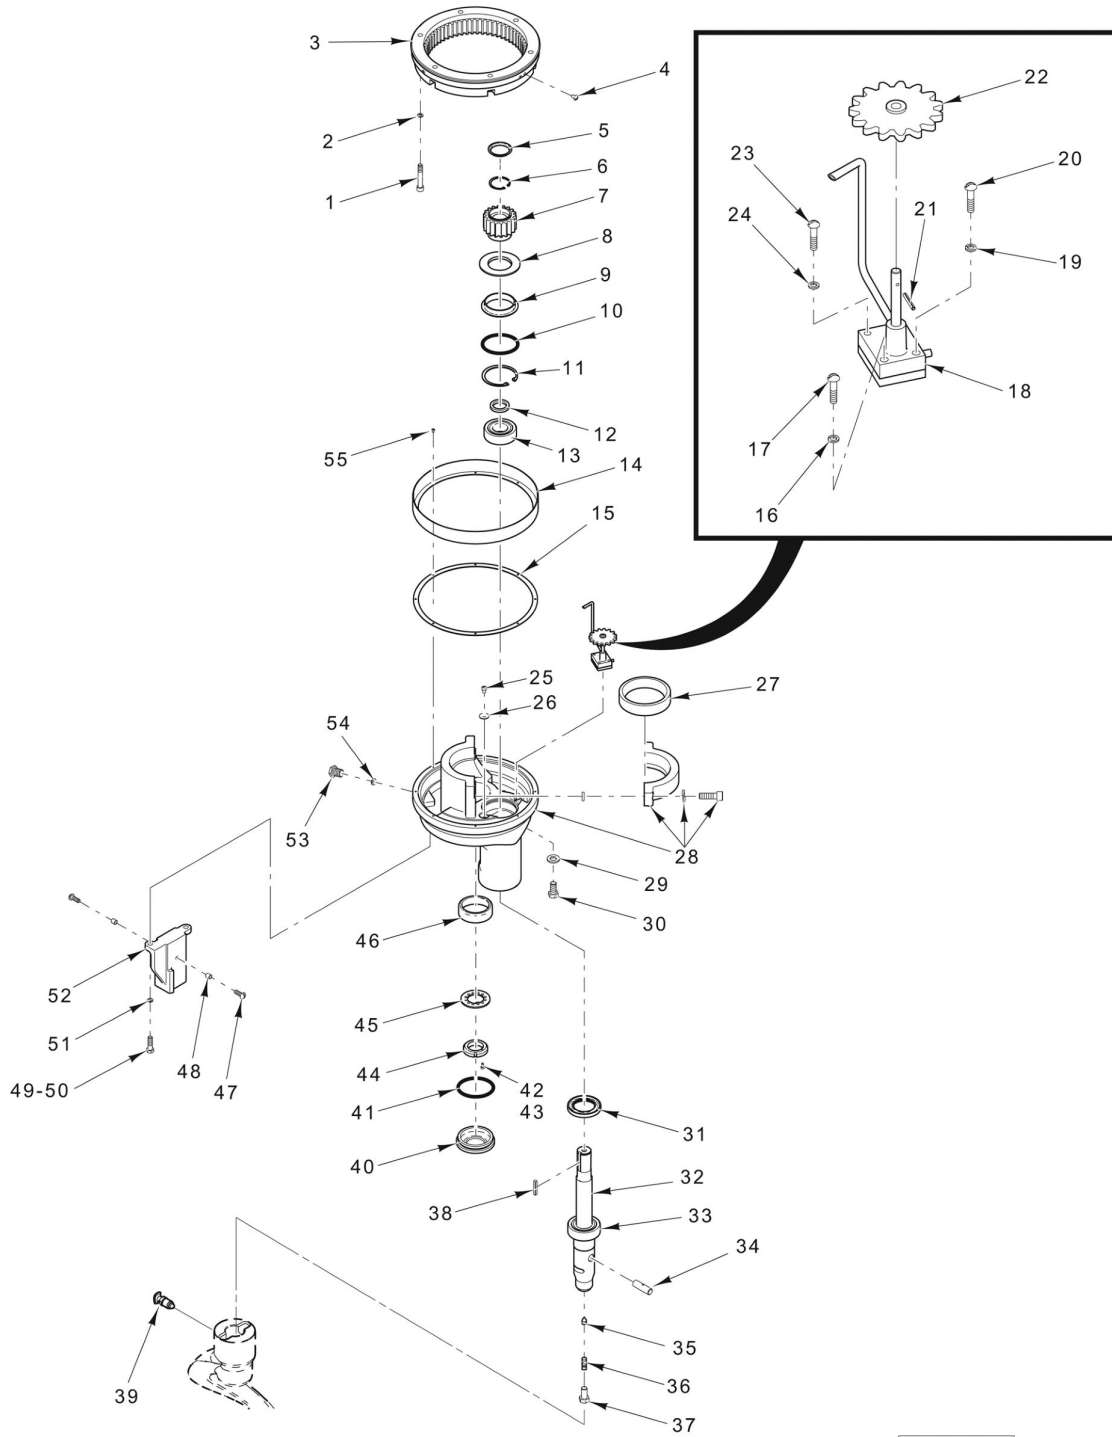

PL-59872

**PLANETARY
(HL800 SERIES)**

**PLANETARY
(HL800 SERIES)**

ILLUS.	PART NO.	NAME OF PART	AMT.
PL-59872			
1	SC-040-27	Cap Screw 3/8-16 x 2-1/4 Hex Socket Hd.....	6
2	WL-019-92	Lockwasher 3/8 Helical.....	6
3	00-438121	Gear - Internal (59T).....	1
4	SC-021-39	Mach. Screw 1/4-20 x 5/8 Slotted Rd. Hd. (SST).....	3
5	00-060071	Cap - Oil Retaining.....	1
6	RR-005-08	Retaining Ring.....	1
7	00-064732	Internal Pinion & Deflector Assy. (18T) (Incls. Item 8).....	1
8	00-065372	NLA - Obsolete--Deflector - Oil.....	1
9	00-073011	Baffle - Planetary Oil.....	1
10	00-067500-00021	O-Ring.....	1
11	RR-004-24	Retaining Ring.....	1
12	00-065408	Spacer - Agitator Shaft.....	1
13	BB-006-36	Ball Bearing.....	1
14	00-064478	Extension.....	1
15	00-064464	Gasket.....	1
16	WL-003-22	Lockwasher #10 Light.....	2
17	SC-009-51	Mach. Screw 10-32 x 7/8 Slotted Rd. Hd.....	2
18	00-290232-00002	Pump Assy. - Oil (Incls. Items 20 thru 25).....	1
19	WL-003-22	Lockwasher #10 Light.....	1
20	SC-060-87	Mach. Screw 10-32 x 3/4 Slotted Rd. Hd. (SST).....	1
21	RP-002-08	Roll Pin 5/64 Dia. x 11/16 Lg.....	1
22	00-064614	Gear - Drive Assy.....	1
23	SC-009-68	Mach. Screw 8-32 x 3/4 Slotted Rd. Hd.....	1
24	WL-003-15	Lockwasher #8 Light.....	1
25	SC-062-20	Cap Screw 1/4-20 x 3/8 Hex Hd.....	2
26	WS-003-46	Washer.....	2
27	BR-003-12	Bearing - Roller Cap.....	1
28	00-916068	Planetary Assy. (Incls. Items 48, 49, 50, & Bearing Cap).....	1
29	WS-021-20	Washer (Nylon).....	1
30	SC-129-38	Cap Screw 7/16-20 x 1 Hex Hd. (SST).....	1
31	00-916065	Seal - Oil.....	1
32	00-916048	Shaft - Agitator (Incls. Item 34).....	1
33	BB-007-39	Ball Bearing - M.R.C. #207-SZZ.....	1
34	00-873953	Pin - Agitator Shaft.....	1
35	00-007744	Set Screw Hdls., Cone Pt.....	1
36	SC-047-41	Set Screw 3/8-16 x 3/8 Hex Hdls., Cup Pt.....	1
37	00-064723	Plug - Agitator Shaft.....	1
38	00-875958	Key - Chamfered.....	1
39	00-874145	Plunger Assy.....	1
40	00-437496-00002	Cap - Seal (Painted).....	1
41	00-067500-00021	O-Ring.....	1
42	00-065277	Cap Screw Socket Hd.....	1
43	WL-003-15	Lockwasher #8 Light.....	1
44	00-065275	Bearing - Special Lock Nut.....	1
45	00-064982	Washer - Tongue.....	1
46	BR-002-15	Roller Bearing - Cup & Cone Assy.....	1
47	SC-021-54	Mach. Screw 5/16-18 x 7/8 Slotted Rd. Hd. (SST).....	1
48	00-874181	Spacer - Scraper Arm.....	2
49	SC-041-31	Cap Screw 3/8-16 x 1-1/4 Hex Hd. (SST).....	2
50	SC-041-49	Cap Screw 3/8-16 x 1 Hex Hd. (SST).....	1
51	WL-006-28	Lockwasher 3/8 Helical.....	1
52	00-873284	Bracket - Bowl Scraper.....	1
53	00-064465-00001	Plug - Oil Fill.....	1
54	WS-021-20	Washer (Nylon).....	1
55	SC-009-70	Mach. Screw 6-32 x 1/4 Slotted Rd. Hd.....	8