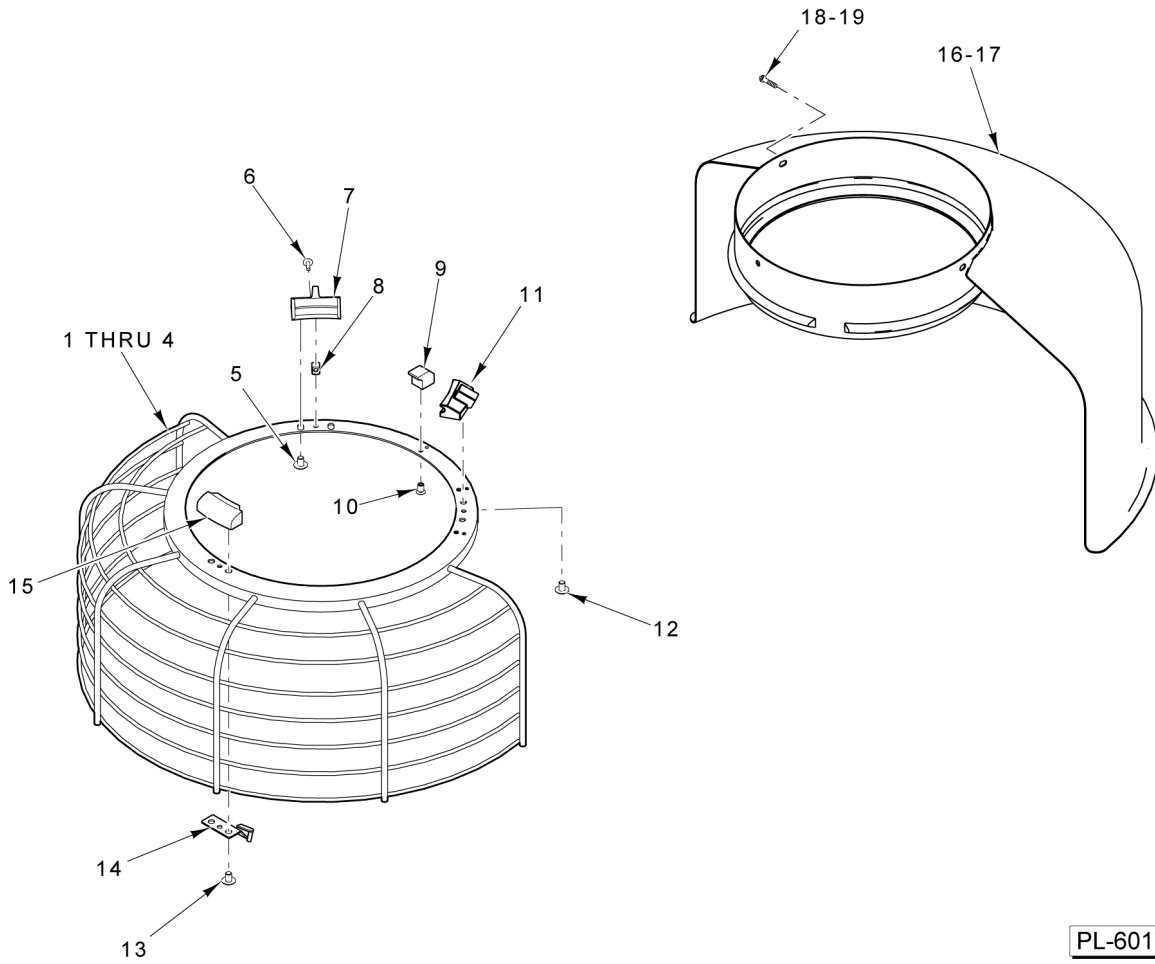

- 20 00-916381-00001 Wire Cage Assy. (ML-141076)
- 21 00-916299-00001 Wire Cage Assy. (ML-141080)

PARTS NOT ILLUSTRATED

PL-60176

BOWL GUARD

BOWL GUARD

ILLUS.	PART NO.	NAME OF PART	AMT.
PL-60176			
1	00-916154-00001	Wire Cage Assy. (ML-141075) (Incls. Items 5 thru 15).....	1
2	00-916277-00001	Wire Cage Assy. (ML-141079 & ML-141083, & ML-141112) (Incls. Items 5 thru 15)	1
3	00-916489-00001	Wire - Cage Weldment (ML-141076).....	1
4	00-916300-00001	Wire - Cage Weldment (ML-141080).....	1
5	SC-122-45	Mach. Screw 1/4-20 x 3/8 Slotted Truss Hd.....	2
6	SC-123-07	Mach. Screw 8-32 x 1/2 Slotted Truss Hd.....	1
7	00-437433-00003	Shoe - Adjustable.....	1
8	00-437720	Key - Shoe.....	1
9	00-438055	Bumper - Cage.....	1
10	SC-122-44	Mach. Screw 8-32 x 3/8 Slotted Truss Hd.....	1
11	00-874127	Shoe - Fixed (Incls. Magnet).....	1
12	SC-122-45	Mach. Screw 1/4-20 x 3/8 Slotted Truss Hd.....	2
13	SC-122-45	Mach. Screw 1/4-20 x 3/8 Slotted Truss Hd.....	2
14	00-875795	Stop - Cage.....	1
15	00-874126	Shoe - Front.....	1
16	00-916152	Guard - Splash & Drip (HL800 Series).....	1
17	00-874951	Splash Guard & Drip Cup (V1401 Series) (HL1400 Series).....	1
18	SC-021-39	Mach. Screw 1/4-20 x 5/8 Slotted Rd. Hd. (SST) (HL800 Series).....	3
19	SC-021-37	Mach. Screw 1/4-20 x 3/8 Slotted Rd. Hd. (SST) (HL1400 Series).....	3
20	00-916381-00001	Wire Cage Assy. (ML-141076) (Incls. Items 3 & 5 thru 15).....	1
21	00-916299-00001	Wire Cage Assy. (ML-141080) (Incls. Items 4 thru 15).....	1