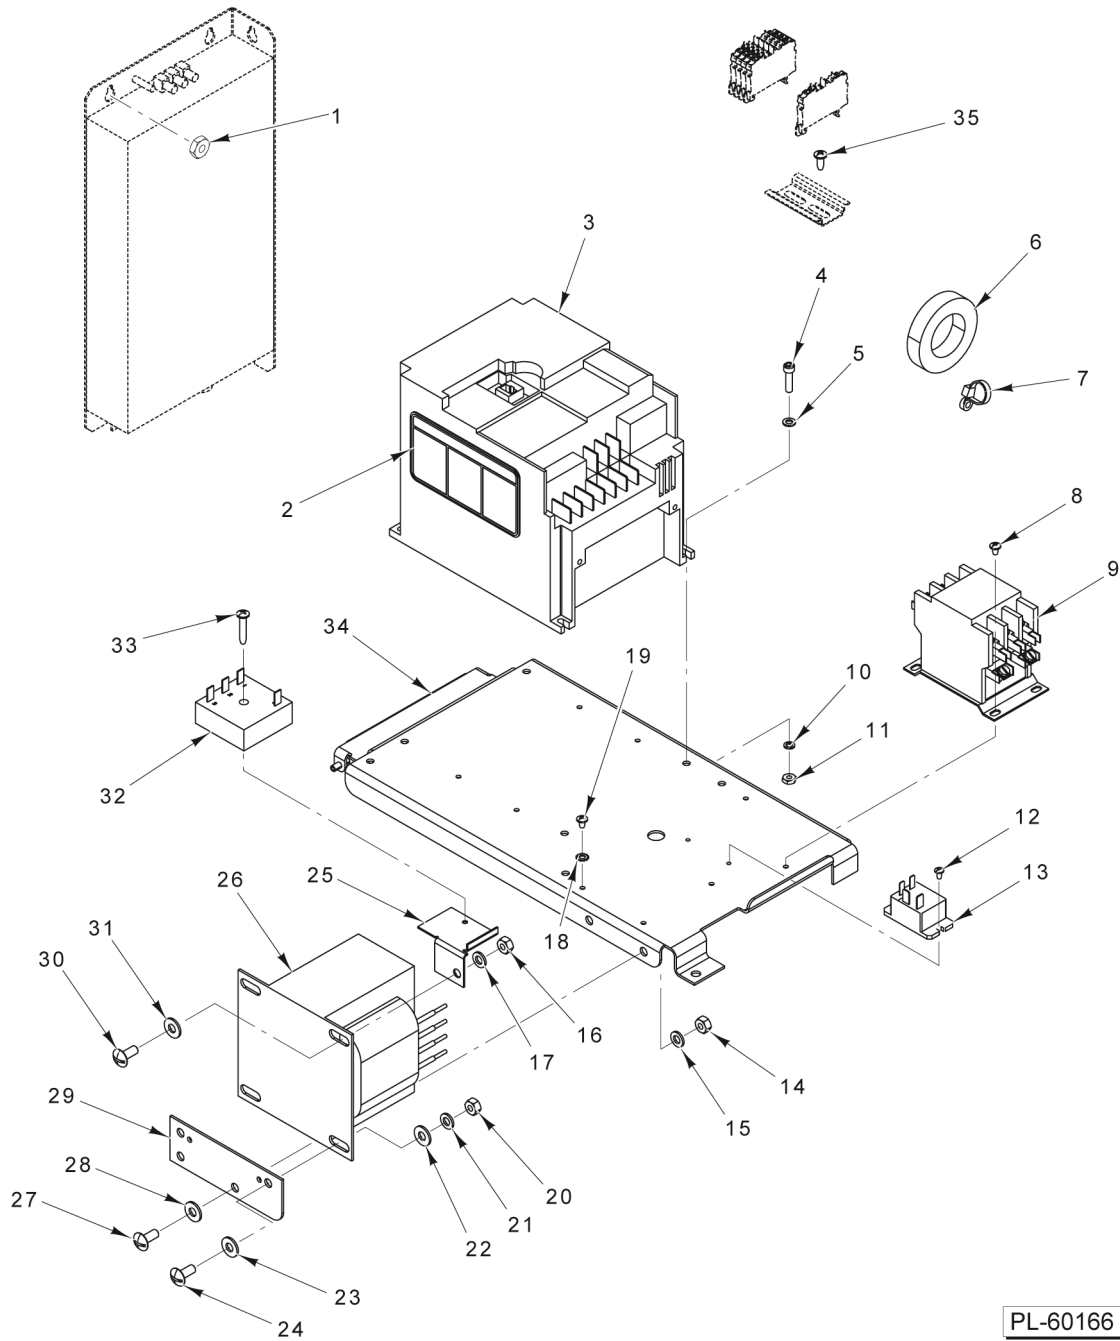

- 37 00-917330-00003 Resistor
- 38 00-917330-00004 Resistor
- 39 00-937318 Harness - Main (Universal)
- 40 00-937950 Harness - Interlock Switch
- 41 00-937433 Harness - Drive

PARTS NOT ILLUSTRATED

**ELECTRICAL COMPONENTS
(HL800 SERIES)**

ILLUS.	PART NO.	NAME OF PART	AMT.
PL-60166			
1	NS-009-22	Nut 10-24 Hex.....	3
2	00-438131-00180	Label - Warning.....	1
3	00-937564-00002	Controller (5 Hp.) (Incls. Resistor).....	1
4	SC-040-04	Cap Screw 10-32 x 3/4 Hex Socket Hd.....	4
5	WS-002-15	Washer.....	4
6	00-916185-00001	Ferrite.....	1
7	00-113703	Cable Tie.....	1
8	SD-015-39	Self-Tapping Screw 8-32 x 1/4 Phil. Pan Hd., Type TT.....	2
9	00-087713-107-4	Contact (30 Amp./Aux., 3 Ph.).....	1
10	WL-003-22	Lockwasher #10 Light.....	4
11	NS-009-30	Nut 10-32 Hex.....	4
12	SD-015-37	Self-Tapping Screw 6-32 x 1/4 Phil. Pan Hd., Type TT.....	2
13	00-916904-002-1	Relay (1-Pole) (30 Amp.).....	1
14	NS-013-02	Nut 1/4-20 Hex.....	2
15	WL-003-38	Lockwasher 1/4 Helical.....	2
16	NS-013-02	Nut 1/4-20 Hex.....	1
17	WL-003-38	Lockwasher 1/4 Helical.....	1
18	WL-007-06	Lockwasher #8 External.....	1
19	SD-015-39	Self-Tapping Screw 8-32 x 1/4 Phil. Pan Hd., Type TT.....	1
20	NS-013-02	Nut 1/4-20 Hex.....	2
21	WL-003-38	Lockwasher 1/4 Helical.....	2
22	WS-017-25	Washer.....	2
23	WS-017-25	Washer.....	2
24	SC-120-12	Mach. Screw 1/4-20 x 5/8 Phil. Truss Hd.....	2
25	00-937414	Bracket - Time Delay Relay.....	1
26	00-916905-00003	Transformer (425 VA., 50-60 Hz.).....	1
27	SC-120-12	Mach. Screw 1/4-20 x 5/8 Phil. Truss Hd.....	2
28	WS-017-25	Washer.....	2
29	00-937415	Bracket - Transformer.....	1
30	SC-120-12	Mach. Screw 1/4-20 x 5/8 Phil. Truss Hd.....	1
31	WS-017-25	Washer.....	1
32	00-916642	Relay - Time Delay.....	1
33	SD-022-25	Self-Tapping Screw 10-16 x 1 Phil. Pan Hd.....	1
34	00-937418	Plate Assy. - Drive Mount.....	1
35	SC-018-62	Mach. Screw 10-24 x 3/8 Phil. Pan Hd.....	2
36	00-937619	Harness - Service Adapter Male 6P.....	1
37	00-917330-00003	Resistor (200-240 V.).....	1
38	00-917330-00004	Resistor (380-460 V.).....	1
39	00-937318	Harness - Main (Universal).....	1
40	00-937950	Harness - Interlock Switch.....	1
41	00-937946	Harness - Drive.....	AR