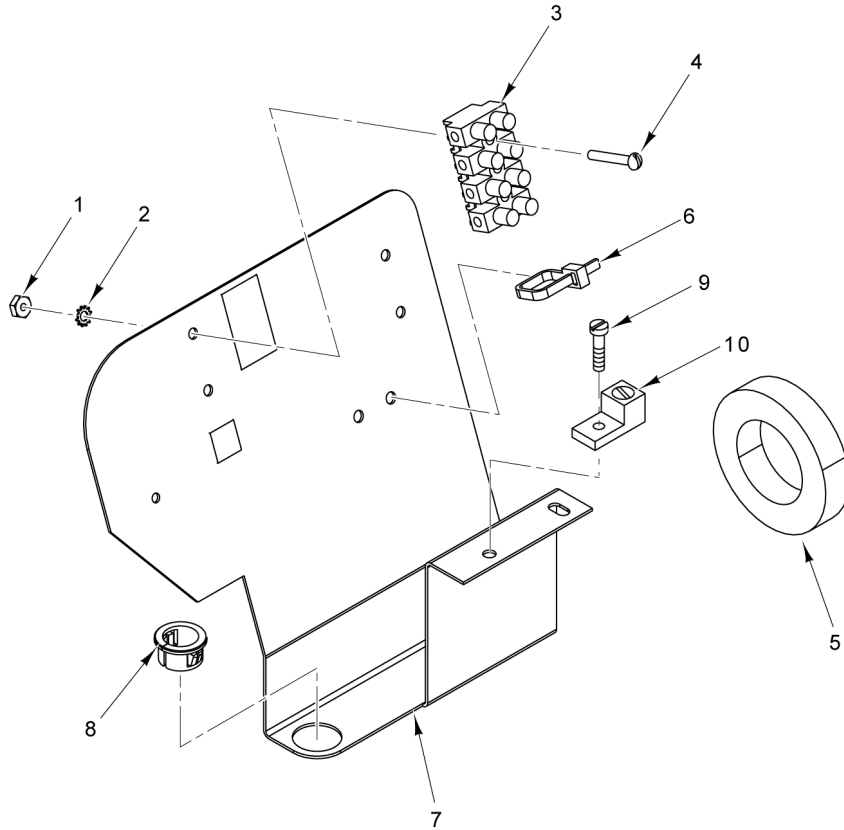

**PARTS NOT ILLUSTRATED**

PL-60167

**ELECTRICAL COMPONENTS  
(HL1400 SERIES)**

**ELECTRICAL COMPONENTS  
(HL1400 SERIES)**

ILLUS. PL-60167	PART NO.	NAME OF PART	AMT.
1	NS-009-22	Nut 10-24 Hex.....	3
2	00-937333-00002	Controller (10 Hp.) (ML-141079 & ML-141080).....	1
3	00-937334-00002	Controller (10 Hp.) (ML-141083 & ML-141112).....	1
4	SC-040-04	Cap Screw 10-32 x 3/4 Hex Socket Hd.....	4
5	WS-002-15	Washer.....	4
6	00-916185-00001	Ferrite.....	1
7	00-113703	Cable Tie.....	1
8	SD-015-39	Self-Tapping Screw 8-32 x 1/4 Phil. Pan Hd., Type TT.....	2
9	00-087713-107-4	Contact (30 Amp./Aux., 3 Ph.).....	1
10	00-087713-107-5	Contact (30 Amp./Aux., 3 Ph.) (ML-141112).....	1
11	WL-003-22	Lockwasher #10 Light.....	4
12	NS-009-30	Nut 10-32 Hex.....	4
13	SD-015-37	Self-Tapping Screw 6-32 x 1/4 Phil. Pan Hd., Type TT.....	2
14	00-916904-002-1	Relay (1-Pole) (30 Amp.).....	1
15	NS-013-02	Nut 1/4-20 Hex.....	2
16	WL-003-38	Lockwasher 1/4 Helical.....	2
17	NS-013-02	Nut 1/4-20 Hex.....	1
18	WL-003-38	Lockwasher 1/4 Helical.....	1
19	WL-007-06	Lockwasher #8 External.....	1
20	SD-015-39	Self-Tapping Screw 8-32 x 1/4 Phil. Pan Hd., Type TT.....	1
21	NS-013-02	Nut 1/4-20 Hex.....	2
22	WL-003-38	Lockwasher 1/4 Helical.....	2
23	WS-017-25	Washer.....	2
24	WS-017-25	Washer.....	2
25	SC-120-12	Mach. Screw 1/4-20 x 5/8 Phil. Truss Hd.....	2
26	00-937414	Bracket - Time Delay Relay.....	1
27	00-916905-00003	Transformer (425 VA., 50-60 Hz.).....	1
28	SC-120-12	Mach. Screw 1/4-20 x 5/8 Phil. Truss Hd.....	2
29	WS-017-25	Washer.....	2
30	00-937415	Bracket - Transformer.....	1
31	SC-120-12	Mach. Screw 1/4-20 x 5/8 Phil. Truss Hd.....	1
32	WS-017-25	Washer.....	1
33	00-916642	Relay - Time Delay.....	1
34	SD-022-25	Self-Tapping Screw 10-16 x 1 Phil. Pan Hd.....	1
35	00-937418	Plate Assy. - Drive Mount.....	1
36	SC-018-62	Mach. Screw 10-24 x 3/8 Phil. Pan Hd.....	2
37	FE-016-31	Bushing - Snap 3/8.....	1
38	00-438131-00180	Label - Warning.....	1
39	00-937619	Harness - Service Adapter Male 6P.....	1
40	00-917330-00005	Resistor.....	1
41	00-917330-00006	Resistor.....	1
42	00-937318	Harness - Main (Universal).....	1
43	00-937950	Harness - Interlock Switch.....	1
44	00-937946	Harness - Drive.....	1
45	00-937570	Cover - Drive Terminal (ML-141112).....	1