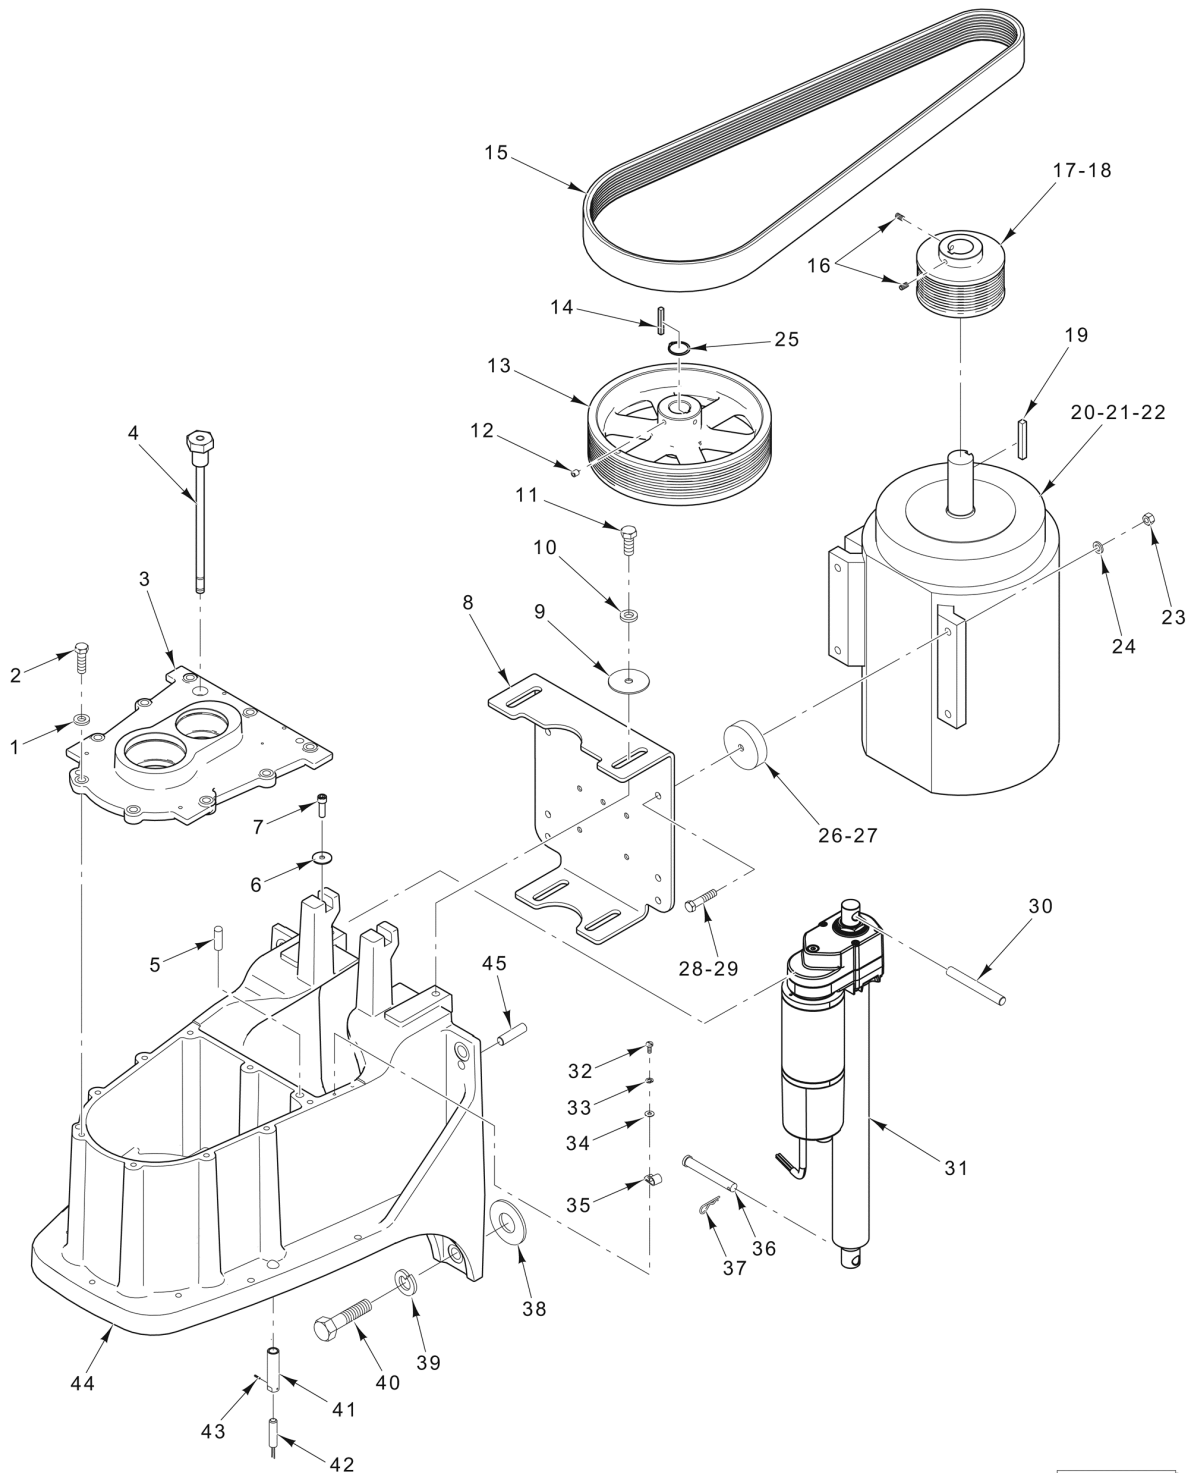

PL-60171

TRANSMISSION CASE AND MOTOR

TRANSMISSION CASE AND MOTOR

ILLUS.	PART NO.	NAME OF PART	AMT.
PL-60171			
1	WL-019-09	Lockwasher 3/8 Helical.....	9
2	SC-118-09	Cap Screw 3/8-16 x 1-1/4 Hex Hd.....	9
3	00-874653	Cover - Transmission.....	1
4	00-916182	Dipstick - Weldment.....	1
5	00-557555	NLA - Obsolete--Dowel.....	2
6	00-916352	Washer - Flat.....	2
7	SC-040-15	Cap Screw 5/16-18 x 1-1/4 Hex Socket Hd.....	2
8	00-874441-00002	Plate - Motor Mounting.....	1
9	WS-008-40	Washer.....	4
10	WL-019-11	Lockwasher 1/2 Helical.....	4
11	SC-062-88	Cap Screw 1/2-13 x 1-1/4 Hex Hd.....	4
12	SC-075-15	Set Screw 5/16-18 x 3/8 Hex Hdls., Cup Pt.....	2
13	00-916003	Sheave - Driven (10L).....	1
14	00-875419-00069	Key - Chamfered.....	1
15	00-874493	Belt.....	1
16	SC-075-15	Set Screw 5/16-18 x 3/8 Hex Hdls., Cup Pt.....	2
17	00-875939	Sheave - Drive (HL800 Series).....	1
18	00-875805	Sheave - Drive (HL1400 Series).....	1
19	00-875419-00081	Key 5/16 x 5/16 x 2-3/8.....	1
20	00-875995-00002	Motor Assy. (HL800 Series).....	1
21	00-916869-00001	Motor Assy. (HL1400N).....	1
22	00-875993-00002	Motor Assy. (HL1400 Series).....	1
23	NS-013-22	Nut 3/8-16 Hex.....	4
24	WL-004-06	Lockwasher 3/8 Helical.....	4
25	RR-007-02	Retaining Ring.....	1
26	00-875940	NLA - Obsolete--Spacer (HL800 Series).....	4
27	00-873363	NLA - Obsolete--Spacer (HL1400 Series).....	4
28	SC-118-08	Cap Screw 3/8-16 x 1-3/4 Hex Hd. (HL800 Series).....	4
29	SC-124-91	Cap Screw 3/8-16 x 2-1/2 Hex Hd. (HL1400 Series).....	4
30	00-874315	Pin - Actuator (Upper).....	1
31	00-937426	Actuator Assy.....	1
32	SC-018-20	Mach. Screw 10-24 x 1/2 Slotted Pan Hd.....	2
33	WL-003-22	Lockwasher #10 Light.....	2
34	WS-002-51	Washer.....	2
35	00-078752-00012	Clamp - Cable.....	1
36	00-874117-00002	Pin - Clevis.....	1
37	PC-003-50	Cotter Pin 7/64 x 1 Lg.....	1
38	00-072992-00001	Shim - Transmission Case (0.010 Thk.).....	AR
39	WL-004-19	Lockwasher 5/8 Helical.....	4
40	SC-129-34	Cap Screw 5/8-11 x 1-1/2 Hex Hd.....	4
41	00-874128	Extension - Bowl Guard Switch (Bowl Guard).....	1
42	00-874958-00005	Switch - Reed.....	1
43	SC-075-14	Set Screw 6-32 x 1/8 Hex Hdls., Cup Pt.....	1
44	00-874641	Case - Transmission.....	1
45	00-508208	Pin - Dowel.....	2