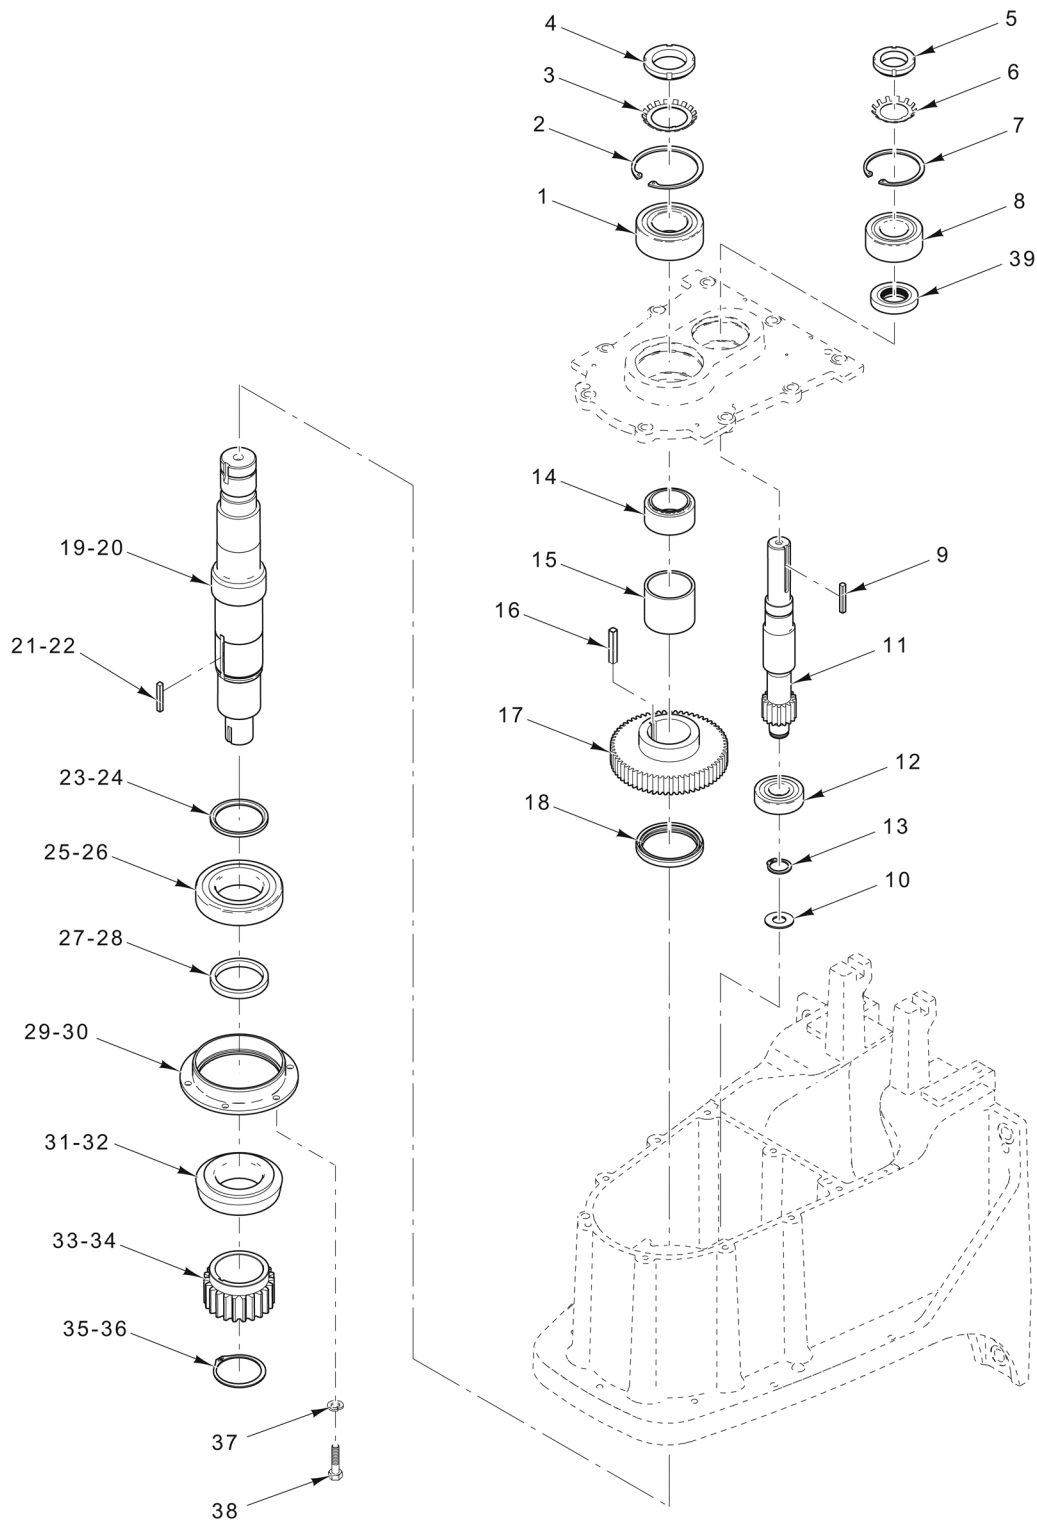

PL-60172

TRANSMISSION

TRANSMISSION

ILLUS. PL-60172	PART NO.	NAME OF PART	AMT.
1	BB-021-59	Bearing - Ball.....	1
2	RR-012-21	Retaining Ring.....	1
3	WL-012-10	Lockwasher.....	1
4	NS-034-10	Lock Nut.....	1
5	NS-034-08	Lock Nut - N.D. #N-07.....	1
6	WL-012-08	Lockwasher.....	1
7	RR-004-24	Retaining Ring.....	1
8	BB-021-56	Bearing - Ball.....	1
9	00-875419-00069	Key - Chamfered.....	1
10	SL-005-17	Spring - Wave.....	1
11	00-916178	Shaft - Input.....	1
12	BB-018-22	Bearing - Ball.....	1
13	RR-009-07	Retaining Ring.....	1
14	00-874564	Spacer - Upper (Without Att. Hub).....	1
15	00-874565	Spacer - Lower (Without Att. Hub).....	1
16	00-875419-00079	Key 5/16 x 5/16 x 1-1/2.....	1
17	00-874448	Gear.....	1
18	00-874454	Seal - Oil.....	1
19	00-875855	Shaft - Planetary (HL800 Series).....	1
20	00-874452	Shaft - Planetary (HL1400 Series).....	1
21	00-875419-00078	Key - Chamfered (HL800 Series).....	1
22	00-875419-00066	Key - Chamfered (HL1400 Series).....	1
23	00-064467	Spacer - Upper (Lower Planetary) (HL800 Series).....	1
24	00-067900	Spacer - Upper (Lower Planetary) (HL1400 Series).....	1
25	BB-007-07	Ball Bearing - Sgl. Rod (HL800 Series).....	1
26	BB-021-49	Bearing - Ball Sgl. Rod (HL1400 Series).....	1
27	00-875858	Spacer - Lower (Lower Planetary) (HL800 Series).....	1
28	00-874567	Spacer - Lower (Lower Planetary) (HL1400 Series).....	1
29	00-875857	Carrier - Lower Bearing (HL800 Series).....	1
30	00-874451	Carrier - Lower Bearing (HL1400 Series).....	1
31	BR-002-14	Roller Bearing - Cup & Cone Assy. (HL800 Series).....	1
32	BR-002-31	Roller Bearing - Cup & Cone Assy. (HL1400 Series).....	1
33	00-064386	Gear - Sun (HL800 Series).....	1
34	00-067904	Gear - Sun (HL1400 Series).....	1
35	RR-004-14	Retaining Ring (HL800 Series).....	1
36	RR-011-96	Retaining Ring (HL1400 Series).....	1
37	WL-003-48	Lockwasher 5/16 High Collar.....	6
38	SC-123-75	Cap Screw 5/16-18 x 3/4 Socket Fil. Hd.....	6
39	00-917804	Seal - Oil.....	1