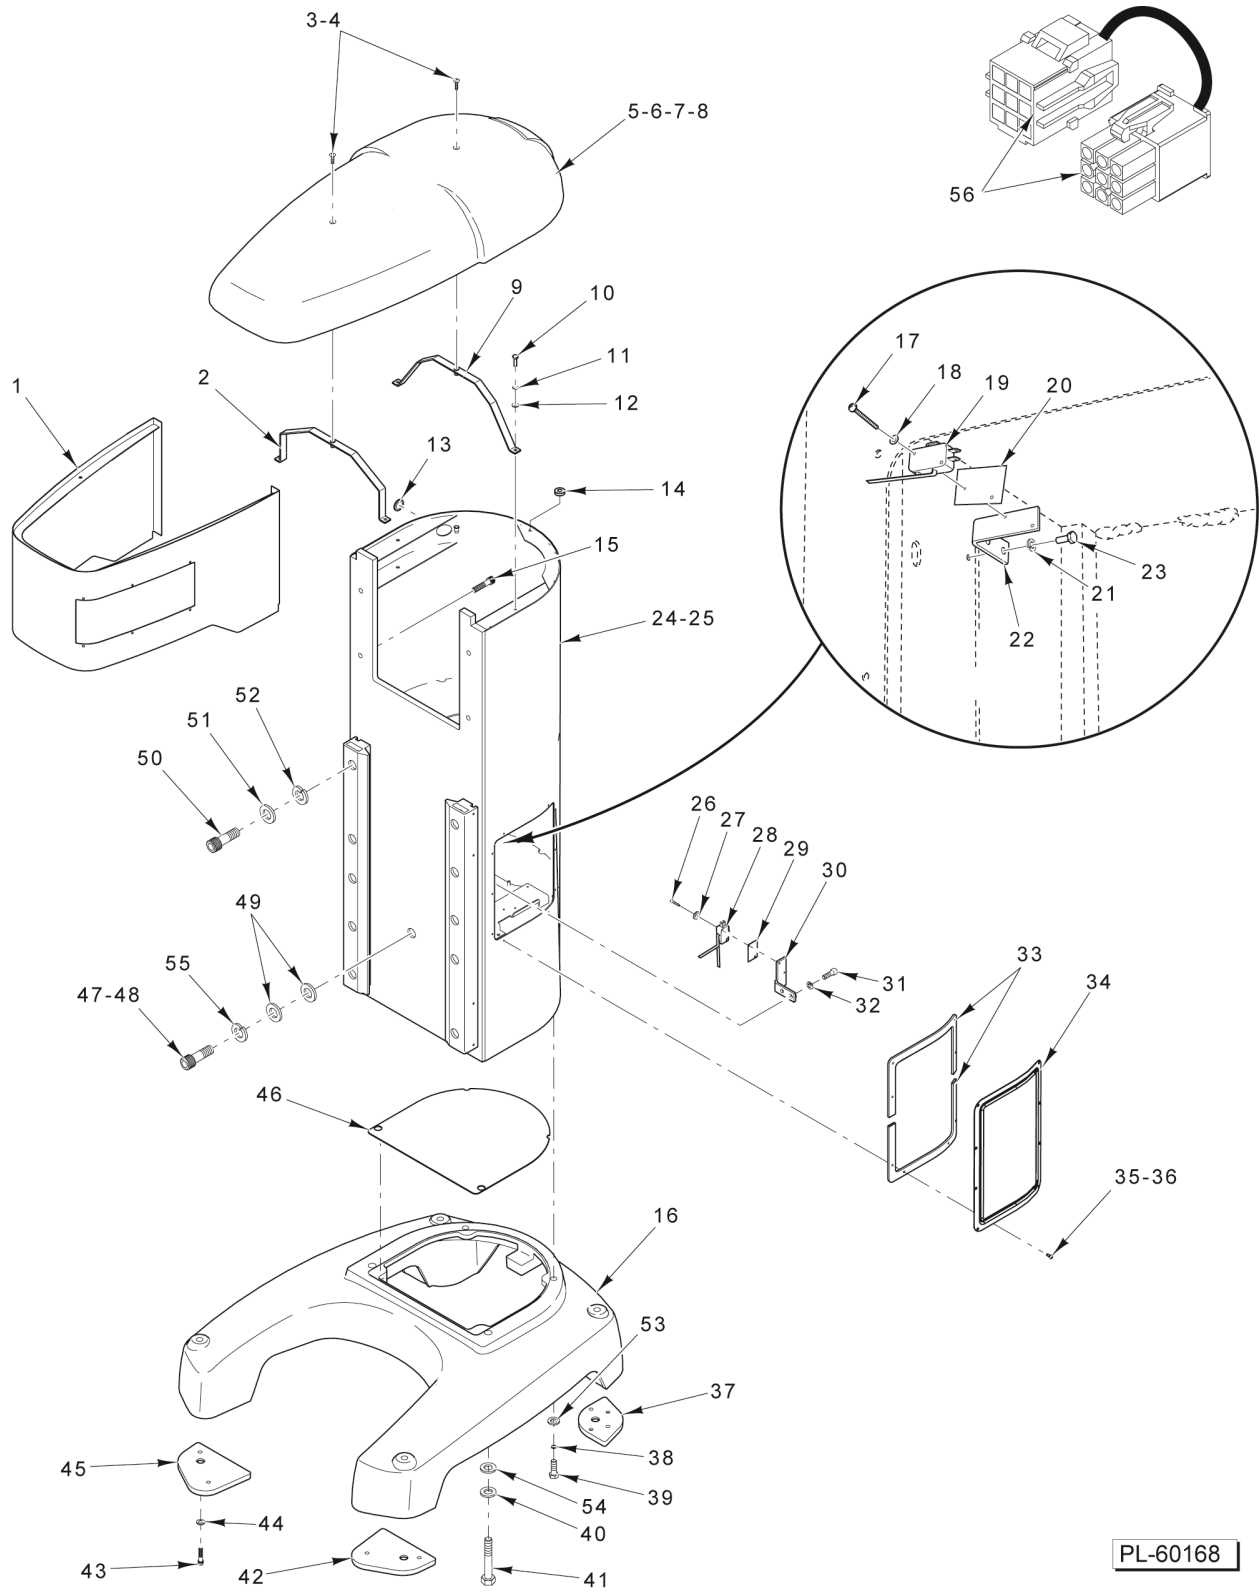

BASE AND PEDESTAL

PL-60168

BASE AND PEDESTAL

ILLUS.	PART NO.	NAME OF PART	AMT.
PL-60168			
1	00-875860	Wrapper Assy. - Transmission.....	1
2	00-874569	Strap Assy. - Top Cover.....	1
3		Machine Screw 1/4-20 x 1 Phil Oval Hd. (All Except ML-141076 & ML-141080).....	2
4	SC-120-29	Mach. Screw 1/4-20 x 1 Phil. Oval Hd. (ML-141076 & ML-141080).....	2
5	00-917219-00002	Top - Cover (All Except ML-141076, ML-141080, & ML-141112).....	1
6	00-917219	Top - Cover (ML-141076 & ML-141080, & ML-141112).....	1
7	00-874512-00001	Seal - Top Cover (Rear).....	1
8	00-874512-00002	Seal - Top Cover.....	1
9	00-874571	Strap Assy. - Top Cover.....	1
10	SC-036-06	Cap Screw 1/4-20 x 1 Hex Hd.....	4
11	WL-003-38	Lockwasher 1/4 Helical.....	4
12	WS-003-43	Washer.....	4
13	FE-026-44	Relief - Electrical Strain.....	1
14	FE-024-23	Bushing - Electrical (Snap).....	1
15	SC-120-38	Cap Screw 5/16-18 x 1 Hex Hd.....	4
16	00-873960-003-2	Base.....	1
17	SC-060-40	Mach. Screw 4-40 x 5/8 Slotted Rd. Hd.....	2
18	WL-003-03	Lockwasher #4 Helical.....	2
19	00-087711-00248	Switch - Bowl Height.....	1
20	00-873376	Insulator.....	1
21	WL-003-38	Lockwasher 1/4 Helical.....	2
22	00-874578	Bracket - Bowl Height Switch.....	1
23	SC-089-02	Cap Screw 1/4-20 x 3/4 Hex Socket Hd.....	2
24	00-916056-00002	Pedestal (HL800 Series).....	1
25	00-916051-00002	Pedestal (HL1400 Series).....	1
26	SC-060-40	Mach. Screw 4-40 x 5/8 Slotted Rd. Hd.....	2
27	WL-003-03	Lockwasher #4 Helical.....	2
28	00-087711-00248	Switch - Bowl Height.....	1
29	00-873376	Insulator.....	1
30	00-873371	Bracket - Down Limit Switch.....	1
31	SC-089-02	Cap Screw 1/4-20 x 3/4 Hex Socket Hd.....	2
32	WL-003-38	Lockwasher 1/4 Helical.....	2
33	00-875815	Seal - Side Panel.....	2
34	00-937159-00002	NLA - Obsolete--Cover - Side (Incls. Item 33).....	1
35	SC-093-03	Mach. Screw 8-32 x 3/8 Slotted Pan Hd. (SST) (All Except ML-141076 & ML-141080)	8
36	SD-009-41	Self-Tapping Screw 8-32 x 3/8 Phil. Pan Hd., Type F (SST) (ML-141076 & ML-141080)	8
37	00-874149	Pad - Foot (Rear).....	2
38	WL-004-11	Lockwasher 1/2 Helical.....	2
39	SC-037-01	Cap Screw 1/2-13 x 1-1/2 Hex Hd.....	2
40	WL-004-19	Lockwasher 5/8 Helical.....	2
41	SC-062-18	Cap Screw 5/8-11 x 3-1/4 Hex Hd.....	2
42	00-874150	Pad - Foot (Left).....	1
43	SC-110-03	Cap Screw 3/8-16 x 3/4 Hex Socket Hd.....	8
44	WS-005-49	Washer.....	8
45	00-874153	Pad - Foot (Right).....	1
46	00-874327	Plate - Pedestal Bottom.....	1
47	SC-110-55	Cap Screw 1/2-20 x 1-1/4 Socket Hex Hd. (All Except ML-141083).....	1
48	SC-131-09	Set Screw 1/2-20 x 1/2 Hex Hdls., SL Cup Pt. (ML-141083).....	1
49	WS-008-04	Washer (All Except ML-141083).....	2
50	SC-040-69	Cap Screw 1/2-20 x 2 Hex Socket Hd.....	10
51	WL-004-11	Lockwasher 1/2 Helical.....	10
52	WS-008-04	Washer.....	10
53	WS-008-04	Washer.....	2
54	WS-030-85	Washer.....	6
55	WL-004-11	Lockwasher 1/2 Helical (All Except ML-141083).....	1
56	00-937621	Harness - Service Adapter Male 9P.....	1