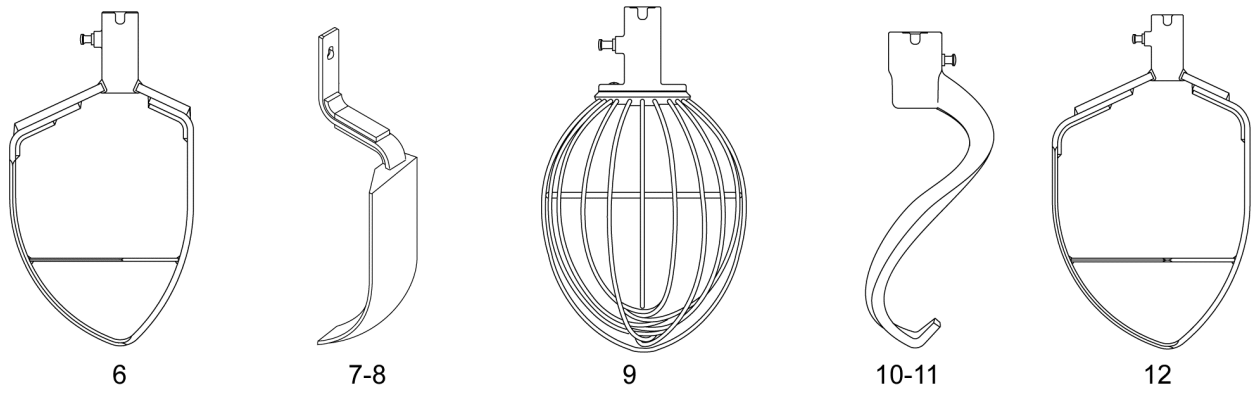

80-QUART AGITATORS

140-QUART AGITATORS

PL-60179

AGITATORS AND ACCESSORIES
(80 & 140 QUART)