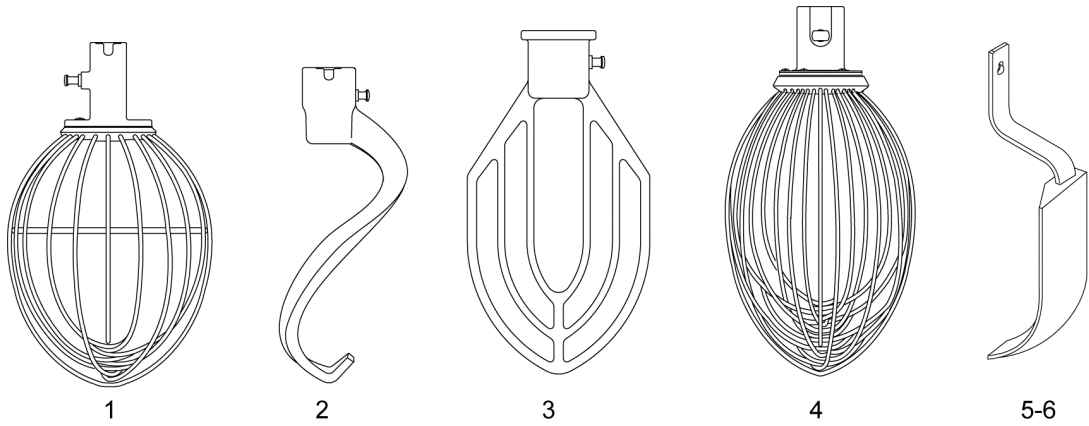

## NOTES

- 20 00-916381-00001 Wire Cage Assy. (ML-141076)
- 21 00-916299-00001 Wire Cage Assy. (ML-141080)

**PARTS NOT ILLUSTRATED**

PL-60176

**BOWL GUARD**

**BOWL GUARD**

ILLUS.	PART NO.	NAME OF PART	AMT.
PL-60176			
1	00-916154-00001	Wire Cage Assy. (ML-141075) (Incls. Items 5 thru 15).....	1
2	00-916277-00001	Wire Cage Assy. (ML-141079 & ML-141083, & ML-141112) (Incls. Items 5 thru 15) .....	1
3	00-916489-00001	Wire - Cage Weldment (ML-141076).....	1
4	00-916300-00001	Wire - Cage Weldment (ML-141080).....	1
5	SC-122-45	Mach. Screw 1/4-20 x 3/8 Slotted Truss Hd.....	2
6	SC-123-07	Mach. Screw 8-32 x 1/2 Slotted Truss Hd.....	1
7	00-437433-00003	Shoe - Adjustable.....	1
8	00-437720	Key - Shoe.....	1
9	00-438055	Bumper - Cage.....	1
10	SC-122-44	Mach. Screw 8-32 x 3/8 Slotted Truss Hd.....	1
11	00-874127	Shoe - Fixed (Incls. Magnet).....	1
12	SC-122-45	Mach. Screw 1/4-20 x 3/8 Slotted Truss Hd.....	2
13	SC-122-45	Mach. Screw 1/4-20 x 3/8 Slotted Truss Hd.....	2
14	00-875795	Stop - Cage.....	1
15	00-874126	Shoe - Front.....	1
16	00-916152	Guard - Splash & Drip (HL800 Series).....	1
17	00-874951	Splash Guard & Drip Cup (V1401 Series) (HL1400 Series).....	1
18	SC-021-39	Mach. Screw 1/4-20 x 5/8 Slotted Rd. Hd. (SST) (HL800 Series).....	3
19	SC-021-37	Mach. Screw 1/4-20 x 3/8 Slotted Rd. Hd. (SST) (HL1400 Series).....	3
20	00-916381-00001	Wire Cage Assy. (ML-141076) (Incls. Items 3 & 5 thru 15).....	1
21	00-916299-00001	Wire Cage Assy. (ML-141080) (Incls. Items 4 thru 15).....	1