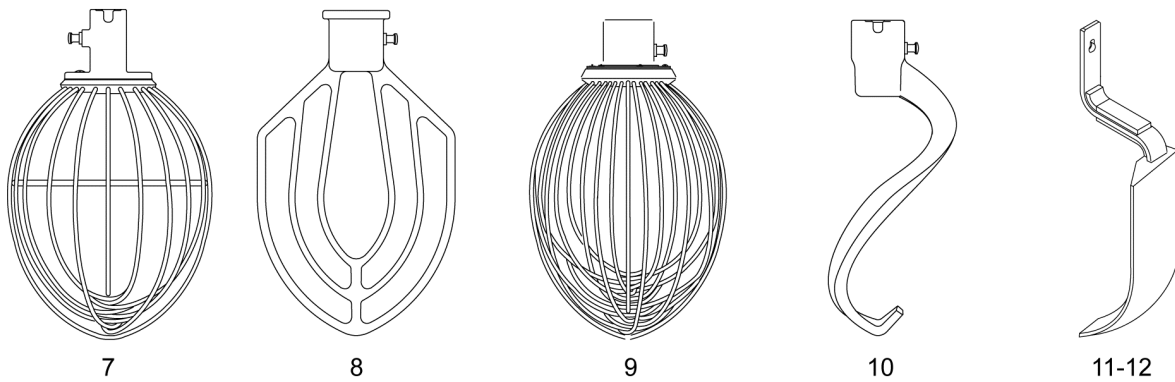

60-QUART AGITATORS