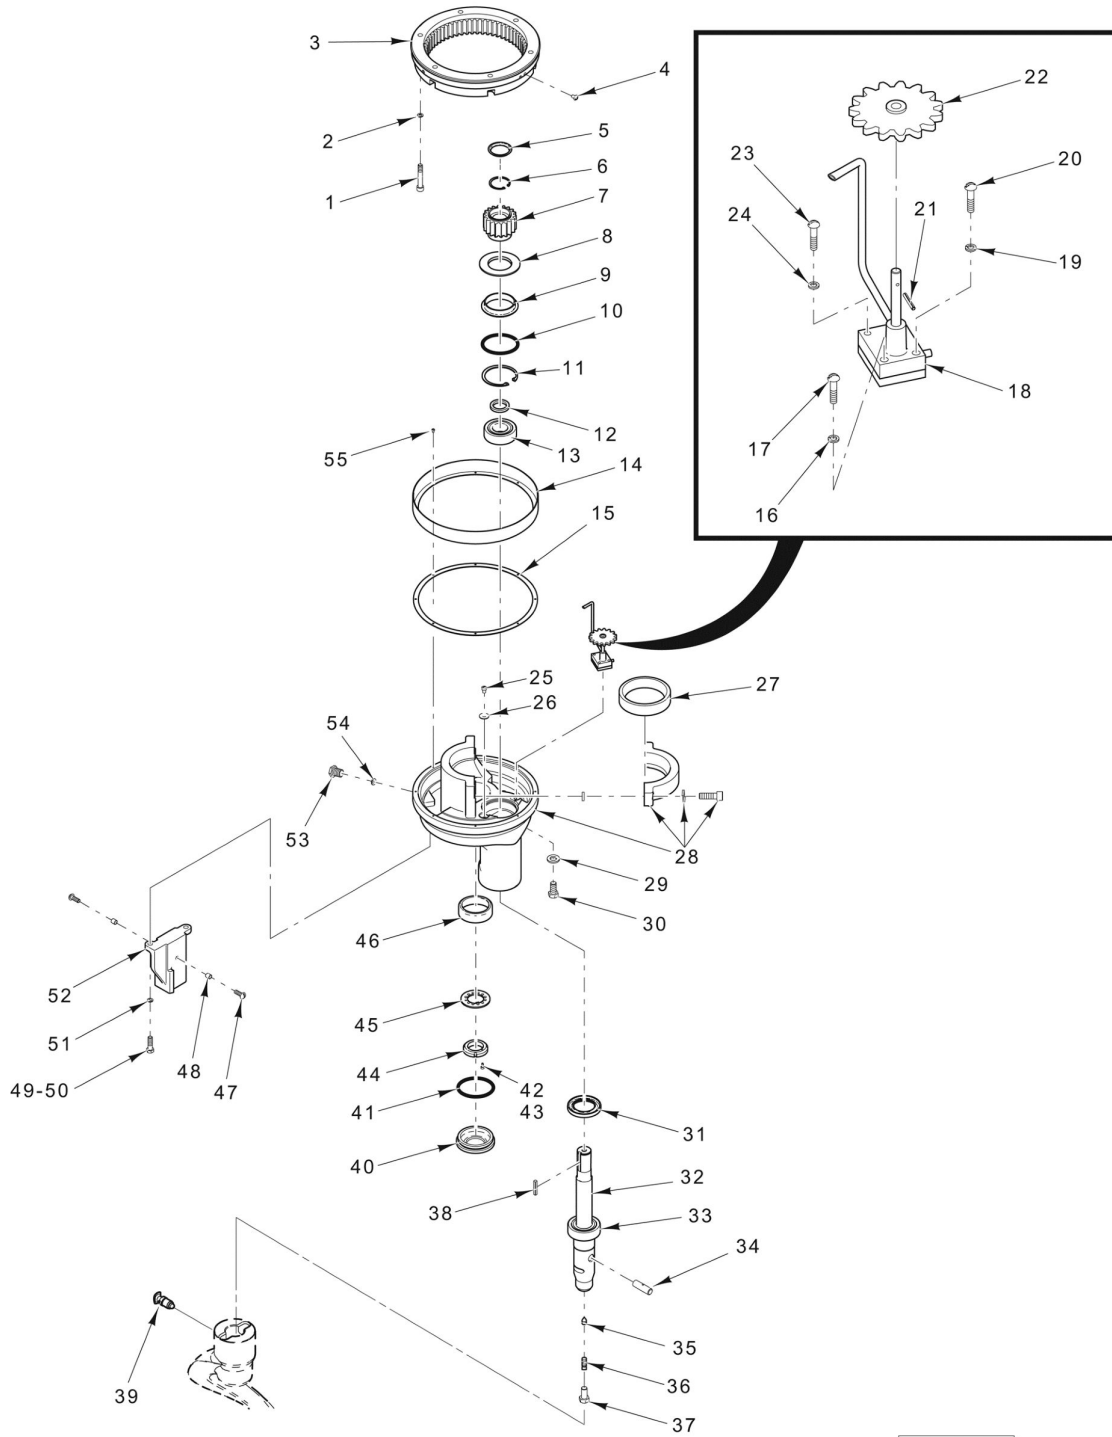

PL-60173

**PLANETARY
(HL800 SERIES)**

**PLANETARY
(HL800 SERIES)**

ILLUS.	PART NO.	NAME OF PART	AMT.
PL-60173			
1	SC-040-27	Cap Screw 3/8-16 x 2-1/4 Hex Socket Hd.....	6
2	WL-019-92	Lockwasher 3/8 Helical.....	6
3	00-438121	Gear - Internal (59T).....	1
4	SC-021-39	Mach. Screw 1/4-20 x 5/8 Slotted Rd. Hd. (SST).....	3
5	00-060071	Cap - Oil Retaining.....	1
6	RR-005-08	Retaining Ring.....	1
7	00-064732	Internal Pinion & Deflector Assy. (18T) (Incls. Item 8).....	1
8	00-065372	NLA - Obsolete--Deflector - Oil.....	1
9	00-073011	Baffle - Planetary Oil.....	1
10	00-067500-00021	O-Ring.....	1
11	RR-004-24	Retaining Ring.....	1
12	00-065408	Spacer - Agitator Shaft.....	1
13	BB-006-36	Ball Bearing.....	1
14	00-064478	Extension.....	1
15	00-064464	Gasket.....	1
16	WL-003-22	Lockwasher #10 Light.....	2
17	SC-081-17	Mach. Screw 10-32 x 1 Slotted Rd. Hd. (SST).....	2
18	00-290232-00001	Housing & Tubing Assy. (Incls. Items 19 thru 24).....	1
19	WL-003-22	Lockwasher #10 Light.....	1
20	SC-060-87	Mach. Screw 10-32 x 3/4 Slotted Rd. Hd. (SST).....	1
21	RP-002-08	Roll Pin 5/64 Dia. x 11/16 Lg.....	1
22	00-064614	Gear - Drive Assy.....	1
23	SC-009-68	Mach. Screw 8-32 x 3/4 Slotted Rd. Hd.....	1
24	WL-003-15	Lockwasher #8 Light.....	1
25	SC-062-20	Cap Screw 1/4-20 x 3/8 Hex Hd.....	2
26	WS-003-46	Washer.....	2
27	BR-002-14	Roller Bearing - Cup & Cone Assy.....	1
28	00-916068-00002	Planetary Assy. (Incls. Bearing Cap).....	1
29	WS-021-20	Washer (Nylon).....	1
30	SC-129-38	Cap Screw 7/16-20 x 1 Hex Hd. (SST).....	1
31	00-916065	Seal - Oil.....	1
32	00-916048	Shaft - Agitator (Incls. Item 33).....	1
33	BB-007-39	Ball Bearing - M.R.C. #207-SZZ.....	1
34	00-873953	Pin - Agitator Shaft.....	1
35	00-007744	Set Screw Hdls., Cone Pt.....	1
36	SC-047-41	Set Screw 3/8-16 x 3/8 Hex Hdls., Cup Pt.....	1
37	00-064723	Plug - Agitator Shaft.....	1
38	00-875958	Key - Chamfered.....	1
39	00-874145	Plunger Assy.....	1
40	00-437496-00002	Cap - Seal (Painted).....	1
41	00-067500-00021	O-Ring.....	1
42	00-065277	Cap Screw Socket Hd.....	1
43	WL-003-15	Lockwasher #8 Light.....	1
44	00-065275	Bearing - Special Lock Nut.....	1
45	00-064982	Washer - Tongue.....	1
46	BR-002-15	Roller Bearing - Cup & Cone Assy.....	1
47	SC-021-54	Mach. Screw 5/16-18 x 7/8 Slotted Rd. Hd. (SST).....	2
48	00-874181	Spacer - Scraper Arm.....	2
49	SC-041-31	Cap Screw 3/8-16 x 1-1/4 Hex Hd. (SST).....	1
50	SC-041-49	Cap Screw 3/8-16 x 1 Hex Hd. (SST).....	1
51	WL-006-28	Lockwasher 3/8 Helical.....	2
52	00-873284-00002	Bracket - Bowl Scraper.....	1
53	00-064465-00001	Plug - Oil Fill.....	1
54	WS-021-20	Washer (Nylon).....	1
55	SC-009-70	Mach. Screw 6-32 x 1/4 Slotted Rd. Hd.....	8