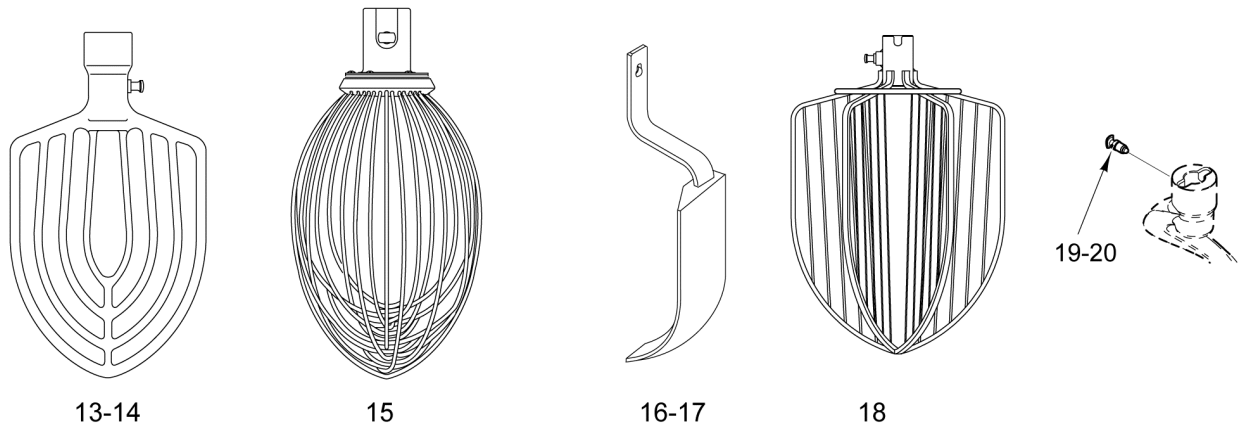

140-QUART AGITATORS

PL-60179

AGITATORS AND ACCESSORIES
(80 & 140 QUART)