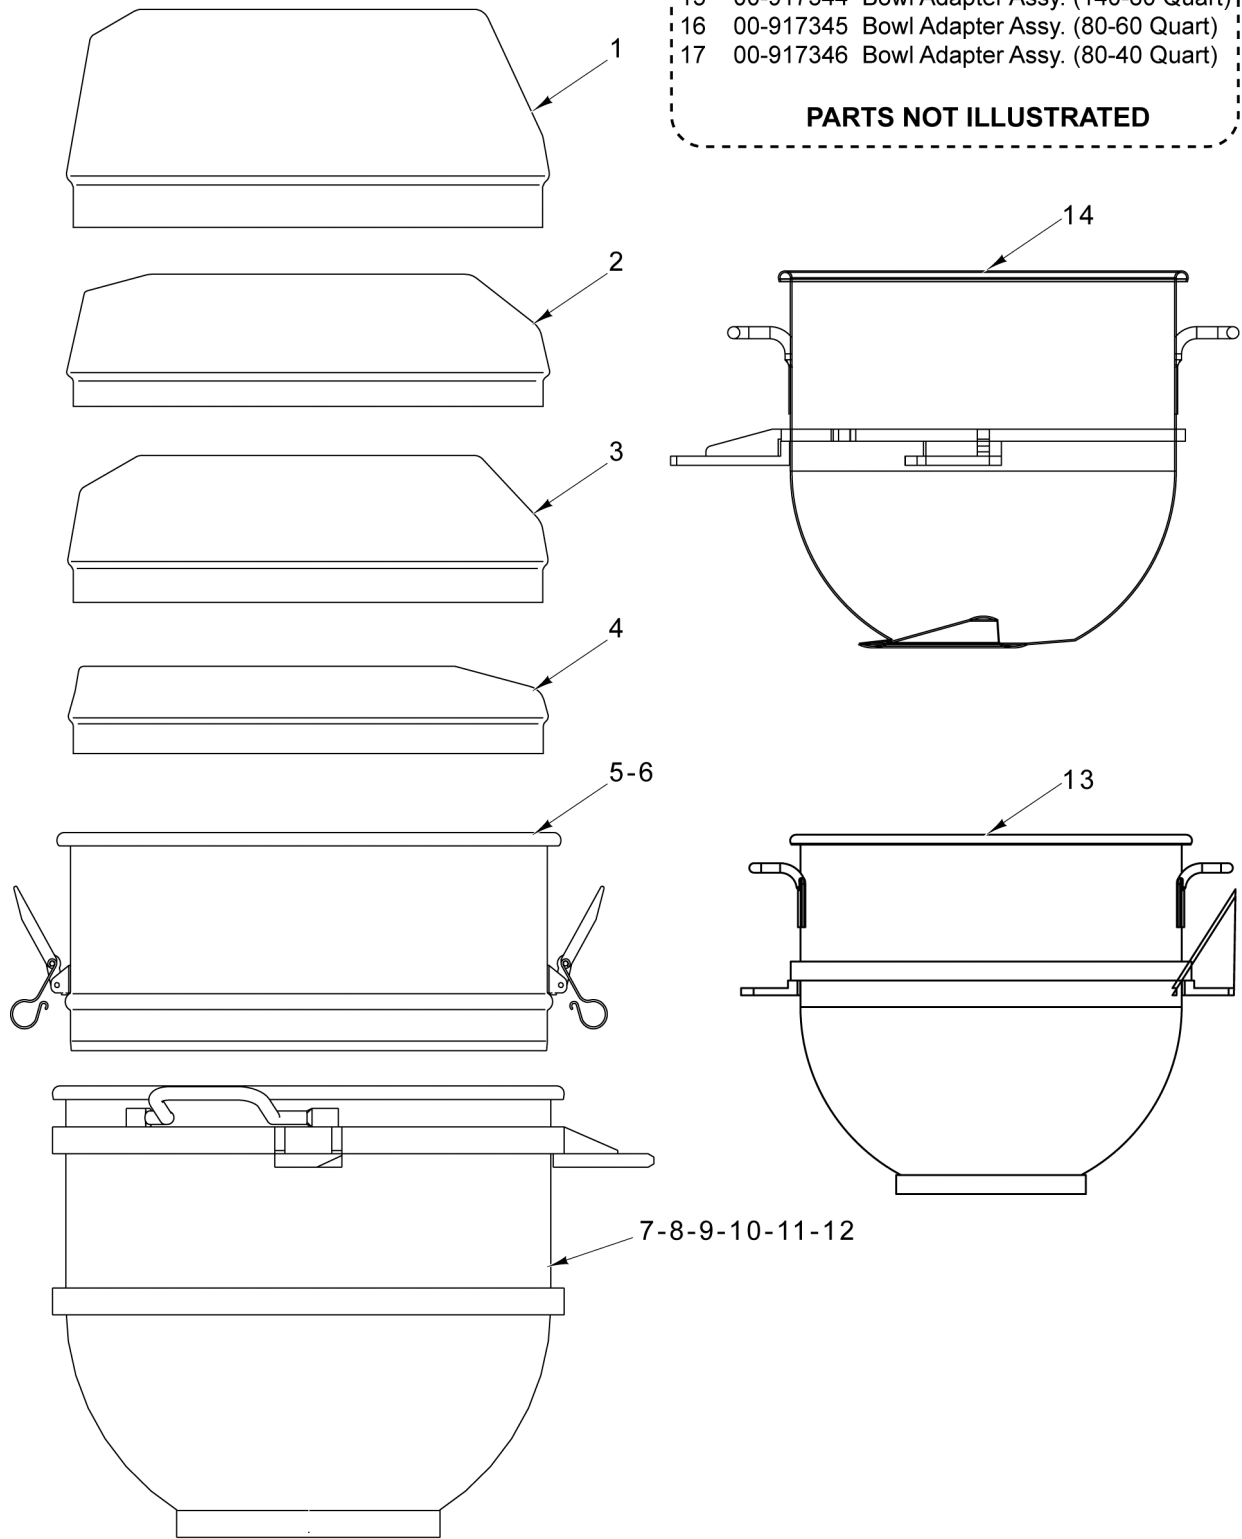

- 15 00-917344 Bowl Adapter Assy. (140-80 Quart)
  - 16 00-917345 Bowl Adapter Assy. (80-60 Quart)
  - 17 00-917346 Bowl Adapter Assy. (80-40 Quart)
- PARTS NOT ILLUSTRATED**

PL-60180

**BOWL AND EXTENSIONS**