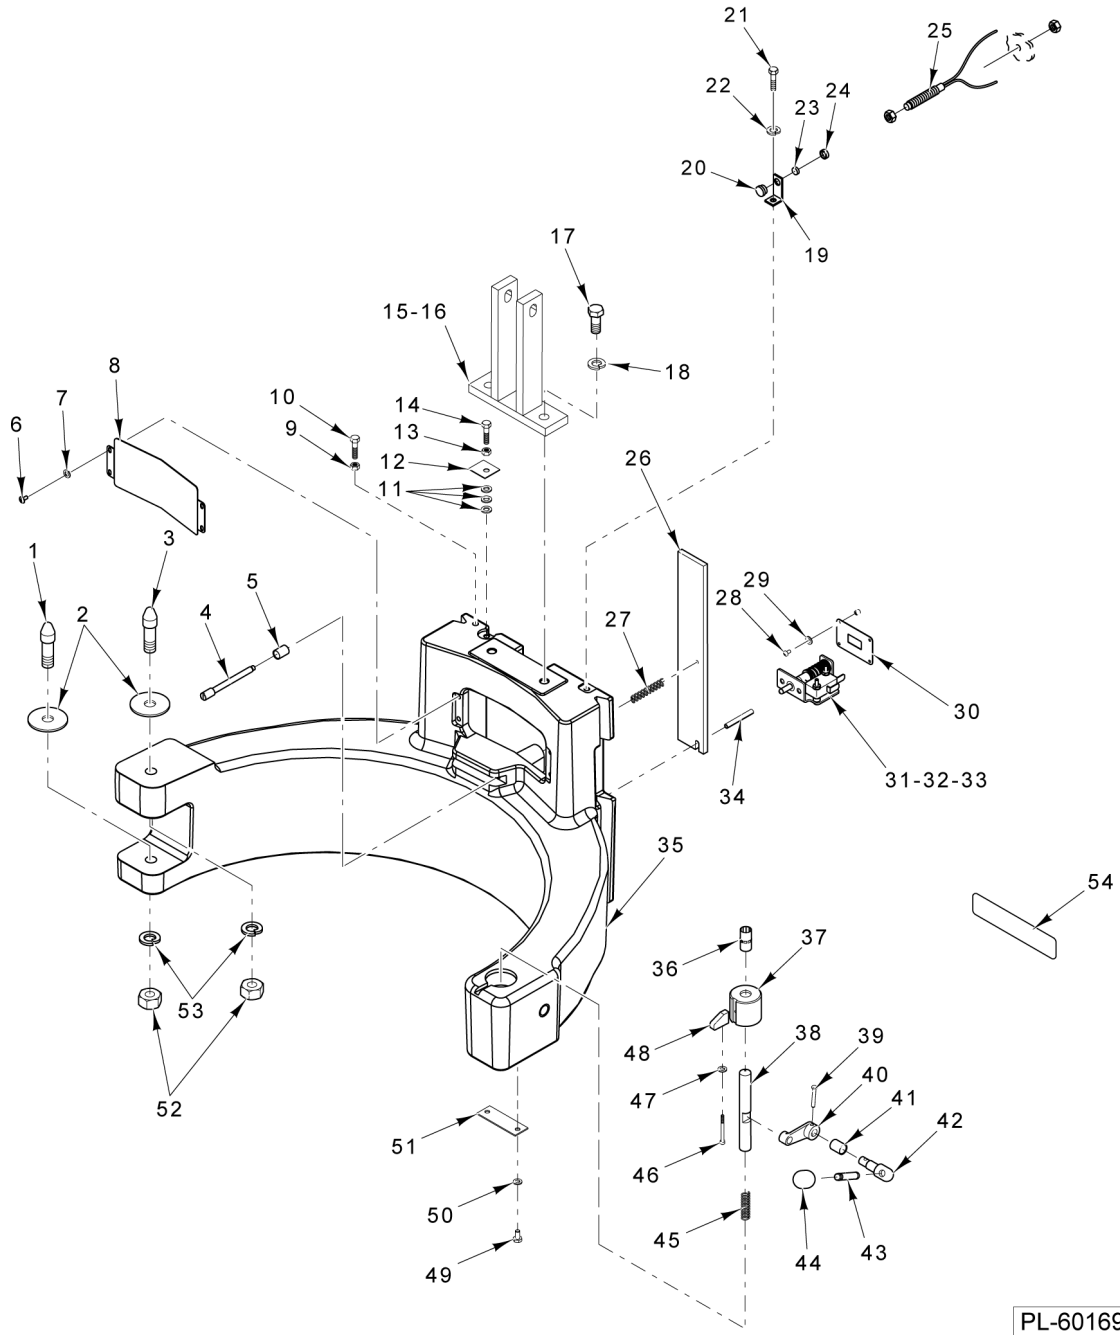

55 00-874139 Handle Assy. - Bowl Lock
PART NOT ILLUSTRATED

**BOWL SUPPORT
(ALL EXCEPT ML-141083 & ML-141112)**

**BOWL SUPPORT
(ALL EXCEPT ML-141083 & ML-141112)**

ILLUS.	PART NO.	NAME OF PART	AMT.
PL-60169			
1	00-916021	Pin - Bowl.....	1
2	00-916022	Bushing - Bowl Support.....	2
3	00-916351	Pin - Upper Bowl.....	1
4	00-874387	Pin - Limit.....	1
5	00-874492	Bushing - Bowl-In.....	1
6	SC-128-96	Mach. Screw 8-32 x 3/8 Phil. Truss Hd. (SST).....	4
7	WL-006-02	Lockwasher #8 Helical (SST).....	4
8	00-916605	Shield - Yoke.....	1
9	NS-013-14	Nut 5/16-18 Hex.....	1
10	SC-036-40	Cap Screw 5/16-18 x 1-1/4 Hex Hd.....	1
11	WS-006-36	Washer.....	3
12	00-916359	Plate - Stop Bowl Travel.....	1
13	NS-013-14	Nut 5/16-18 Hex.....	1
14	SC-036-40	Cap Screw 5/16-18 x 1-1/4 Hex Hd.....	1
15	00-873352-00003	Actuator - Bracket (HL800 Series).....	1
16	00-873352-00002	Actuator - Bracket (HL1400 Series).....	1
17	SC-062-88	Cap Screw 1/2-13 x 1-1/4 Hex Hd.....	2
18	WL-004-11	Lockwasher 1/2 Helical.....	2
19	00-916079	Bracket - Magnet.....	1
20	00-917358	Holder - Magnet (Lower).....	1
21	SC-087-23	Cap Screw 5/16-18 x 1/2 Hex Socket Hd.....	1
22	WL-003-44	Lockwasher 5/16 Helical.....	1
23	00-874875	Magnet - Disc.....	1
24	00-917357	Holder - Magnet (Upper).....	1
25	00-874929	Switch - Reed.....	1
26	00-874566-00002	Plate - Bowl In Switch.....	1
27	00-873377	Spring - Bowl Pin.....	1
28	SC-018-33	Mach. Screw 8-32 x 5/16 Phil. Pan Hd.....	2
29	WL-003-12	Lockwasher #8 Helical.....	2
30	00-874479	Plate - Bowl In Switch.....	1
31	00-874893-00002	Retainer.....	1
32	00-874903-00002	Switch Assy (HL800 Series).....	1
33	00-916391	Switch Assy. (HL1400 Series).....	1
34	RP-004-28	Pin - Roll 0.250.....	1
35	00-873337	Yoke - Bowl.....	1
36	00-874390	Bushing - Bowl Lock.....	1
37	00-874376	Button - Bowl Rest.....	1
38	00-874391	Pin - Bowl.....	1
39	00-874388	Detent - Clevis Pin.....	1
40	00-874218	Clevis - Bowl Lock.....	1
41	00-874138	Bushing - Bowl Pin Cam.....	1
42	00-874220	Handle - Bowl Pin.....	1
43	00-874197	Shaft - Bowl Pin Handle.....	1
44	00-875356	Handle - Lift Lever.....	1
45	00-874198	Spring - Bowl Pin.....	1
46	SC-092-27	Cap Screw 8-32 x 1-3/4 Hex Socket Hd.....	1
47	WL-003-12	Lockwasher #8 Helical.....	1
48	00-874380	Ramp - Wear.....	1
49	SC-036-14	Cap Screw 1/4-20 x 1/2 Hex Hd.....	2
50	WL-003-38	Lockwasher 1/4 Helical.....	2
51	00-874199	Strap - Spring Retaining.....	1
52	NS-013-40	Nut 5/8-11 Hex.....	2
53	WL-004-18	Lockwasher 5/8 Light.....	2
54	00-938113	Label - Unlock Warning (Trilingual).....	1
55	00-874139	Handle Assy. - Bowl Lock (Incls. Items 42, 43, & 44).....	1