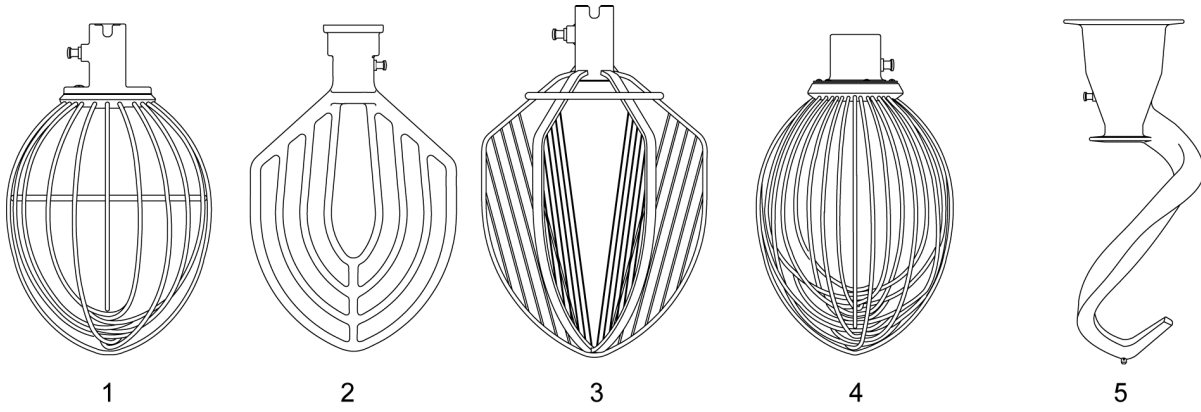

80-QUART AGITATORS