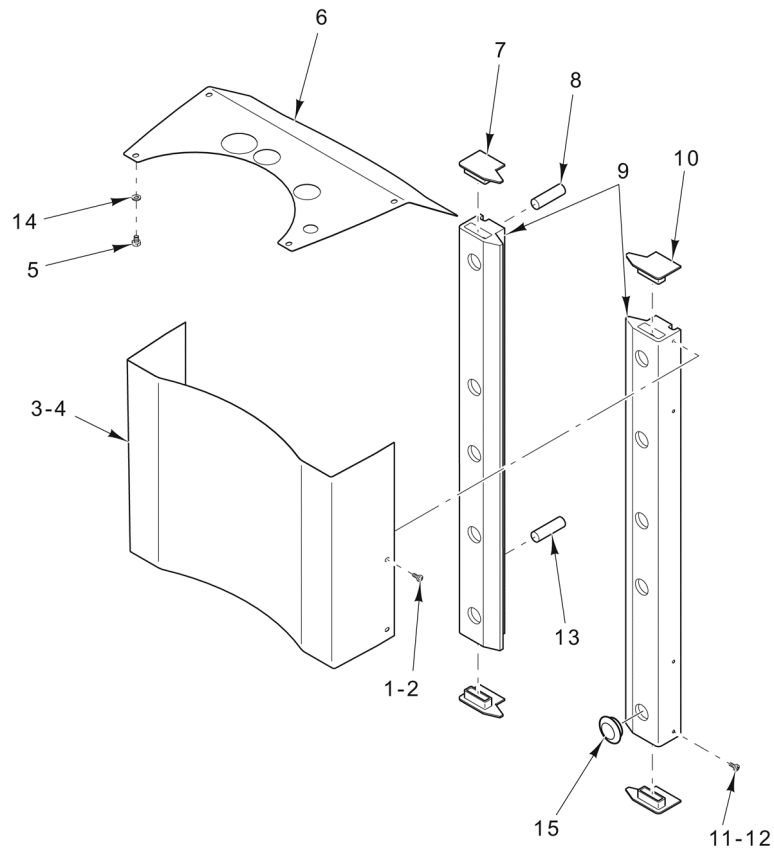

PL-60182

APRON AND SLIDEWAYS

APRON AND SLIDEWAYS

ILLUS.	PART NO.	NAME OF PART	AMT.
PL-60182			
1	SC-021-21	Mach. Screw 10-24 x 1/4 Slotted Pan Hd. (SST).....	4
2	SC-128-95	Mach. Screw 10-24 x 1/4 Phil. Rd. Hd. (ML-141076 & ML-141080).....	4
3	00-916087	Apron - Back (HL800 Series).....	1
4	00-916088	Apron - Back (HL1400 Series).....	1
5	SC-041-86	Cap Screw 1/4-20 x 3/8 Hex Hd. (SST).....	4
6	00-874597	Apron - Top.....	1
7	00-479619	Cap - Slideway.....	2
8	00-011800-00143	Pin - Dowel 1/2 x 1-3/4 SAE.....	1
9	00-479598	Slideway.....	2
10	00-479618	Cap - Slideway.....	2
11	SC-021-21	Mach. Screw 10-24 x 1/4 Slotted Pan Hd. (SST).....	4
12	SC-128-95	Mach. Screw 10-24 x 1/4 Phil. Rd. Hd. (ML-141076 & ML-141080).....	4
13	00-011800-00143	Pin - Dowel 1/2 x 1-3/4 SAE.....	1
14	WL-003-38	Lockwasher 1/4 Helical.....	4
15	PB-005-11	Plug - Button.....	10