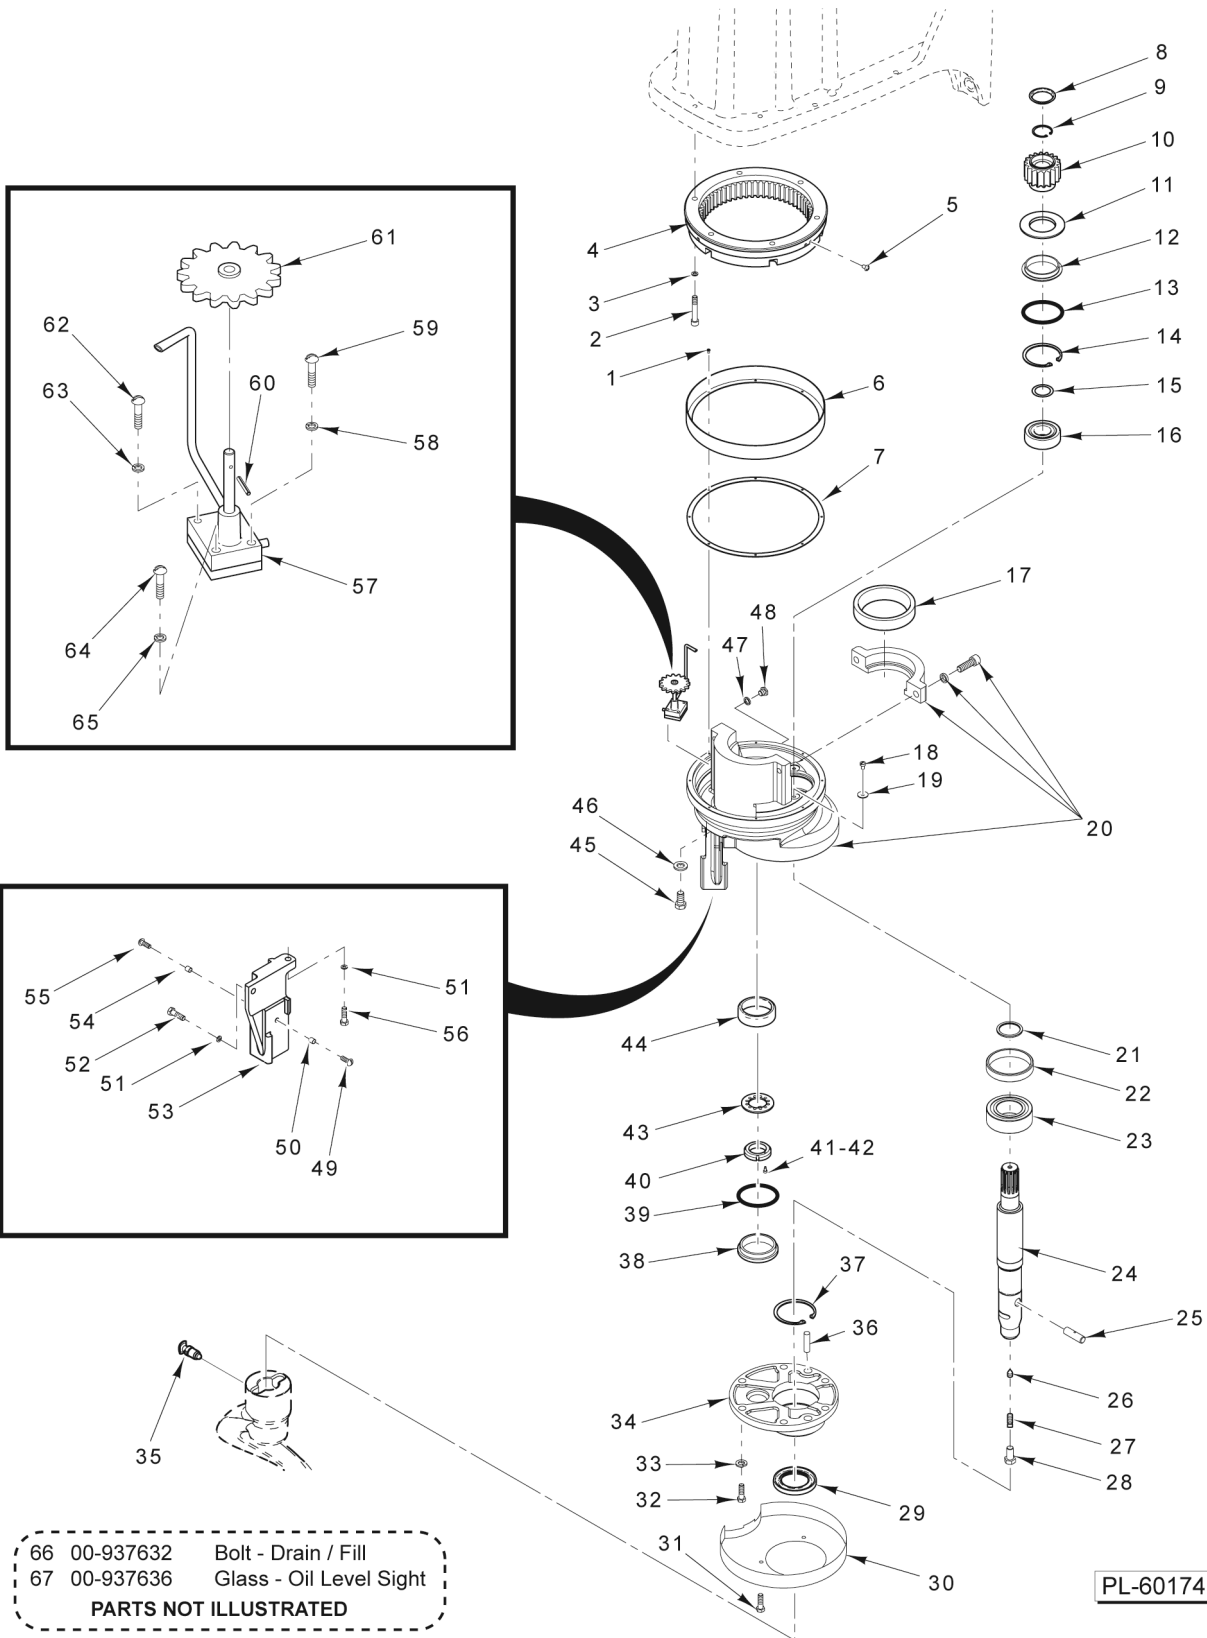

PL-60173

**PLANETARY  
(HL800 SERIES)**

**PLANETARY  
(HL800 SERIES)**

ILLUS.	PART NO.	NAME OF PART	AMT.
PL-60173			
1	SC-040-27	Cap Screw 3/8-16 x 2-1/4 Hex Socket Hd.....	6
2	WL-019-92	Lockwasher 3/8 Helical.....	6
3	00-438121	Gear - Internal (59T).....	1
4	SC-021-39	Mach. Screw 1/4-20 x 5/8 Slotted Rd. Hd. (SST).....	3
5	00-060071	Cap - Oil Retaining.....	1
6	RR-005-08	Retaining Ring.....	1
7	00-064732	Internal Pinion & Deflector Assy. (18T) (Incls. Item 8).....	1
8	00-065372	NLA - Obsolete--Deflector - Oil.....	1
9	00-073011	Baffle - Planetary Oil.....	1
10	00-067500-00021	O-Ring.....	1
11	RR-004-24	Retaining Ring.....	1
12	00-065408	Spacer - Agitator Shaft.....	1
13	BB-006-36	Ball Bearing.....	1
14	00-064478	Extension.....	1
15	00-064464	Gasket.....	1
16	WL-003-22	Lockwasher #10 Light.....	2
17	SC-081-17	Mach. Screw 10-32 x 1 Slotted Rd. Hd. (SST).....	2
18	00-290232-00001	Housing & Tubing Assy. (Incls. Items 19 thru 24).....	1
19	WL-003-22	Lockwasher #10 Light.....	1
20	SC-060-87	Mach. Screw 10-32 x 3/4 Slotted Rd. Hd. (SST).....	1
21	RP-002-08	Roll Pin 5/64 Dia. x 11/16 Lg.....	1
22	00-064614	Gear - Drive Assy.....	1
23	SC-009-68	Mach. Screw 8-32 x 3/4 Slotted Rd. Hd.....	1
24	WL-003-15	Lockwasher #8 Light.....	1
25	SC-062-20	Cap Screw 1/4-20 x 3/8 Hex Hd.....	2
26	WS-003-46	Washer.....	2
27	BR-002-14	Roller Bearing - Cup & Cone Assy.....	1
28	00-916068-00002	Planetary Assy. (Incls. Bearing Cap).....	1
29	WS-021-20	Washer (Nylon).....	1
30	SC-129-38	Cap Screw 7/16-20 x 1 Hex Hd. (SST).....	1
31	00-916065	Seal - Oil.....	1
32	00-916048	Shaft - Agitator (Incls. Item 33).....	1
33	BB-007-39	Ball Bearing - M.R.C. #207-SZZ.....	1
34	00-873953	Pin - Agitator Shaft.....	1
35	00-007744	Set Screw Hdls., Cone Pt.....	1
36	SC-047-41	Set Screw 3/8-16 x 3/8 Hex Hdls., Cup Pt.....	1
37	00-064723	Plug - Agitator Shaft.....	1
38	00-875958	Key - Chamfered.....	1
39	00-874145	Plunger Assy.....	1
40	00-437496-00002	Cap - Seal (Painted).....	1
41	00-067500-00021	O-Ring.....	1
42	00-065277	Cap Screw Socket Hd.....	1
43	WL-003-15	Lockwasher #8 Light.....	1
44	00-065275	Bearing - Special Lock Nut.....	1
45	00-064982	Washer - Tongue.....	1
46	BR-002-15	Roller Bearing - Cup & Cone Assy.....	1
47	SC-021-54	Mach. Screw 5/16-18 x 7/8 Slotted Rd. Hd. (SST).....	2
48	00-874181	Spacer - Scraper Arm.....	2
49	SC-041-31	Cap Screw 3/8-16 x 1-1/4 Hex Hd. (SST).....	1
50	SC-041-49	Cap Screw 3/8-16 x 1 Hex Hd. (SST).....	1
51	WL-006-28	Lockwasher 3/8 Helical.....	2
52	00-873284-00002	Bracket - Bowl Scraper.....	1
53	00-064465-00001	Plug - Oil Fill.....	1
54	WS-021-20	Washer (Nylon).....	1
55	SC-009-70	Mach. Screw 6-32 x 1/4 Slotted Rd. Hd.....	8