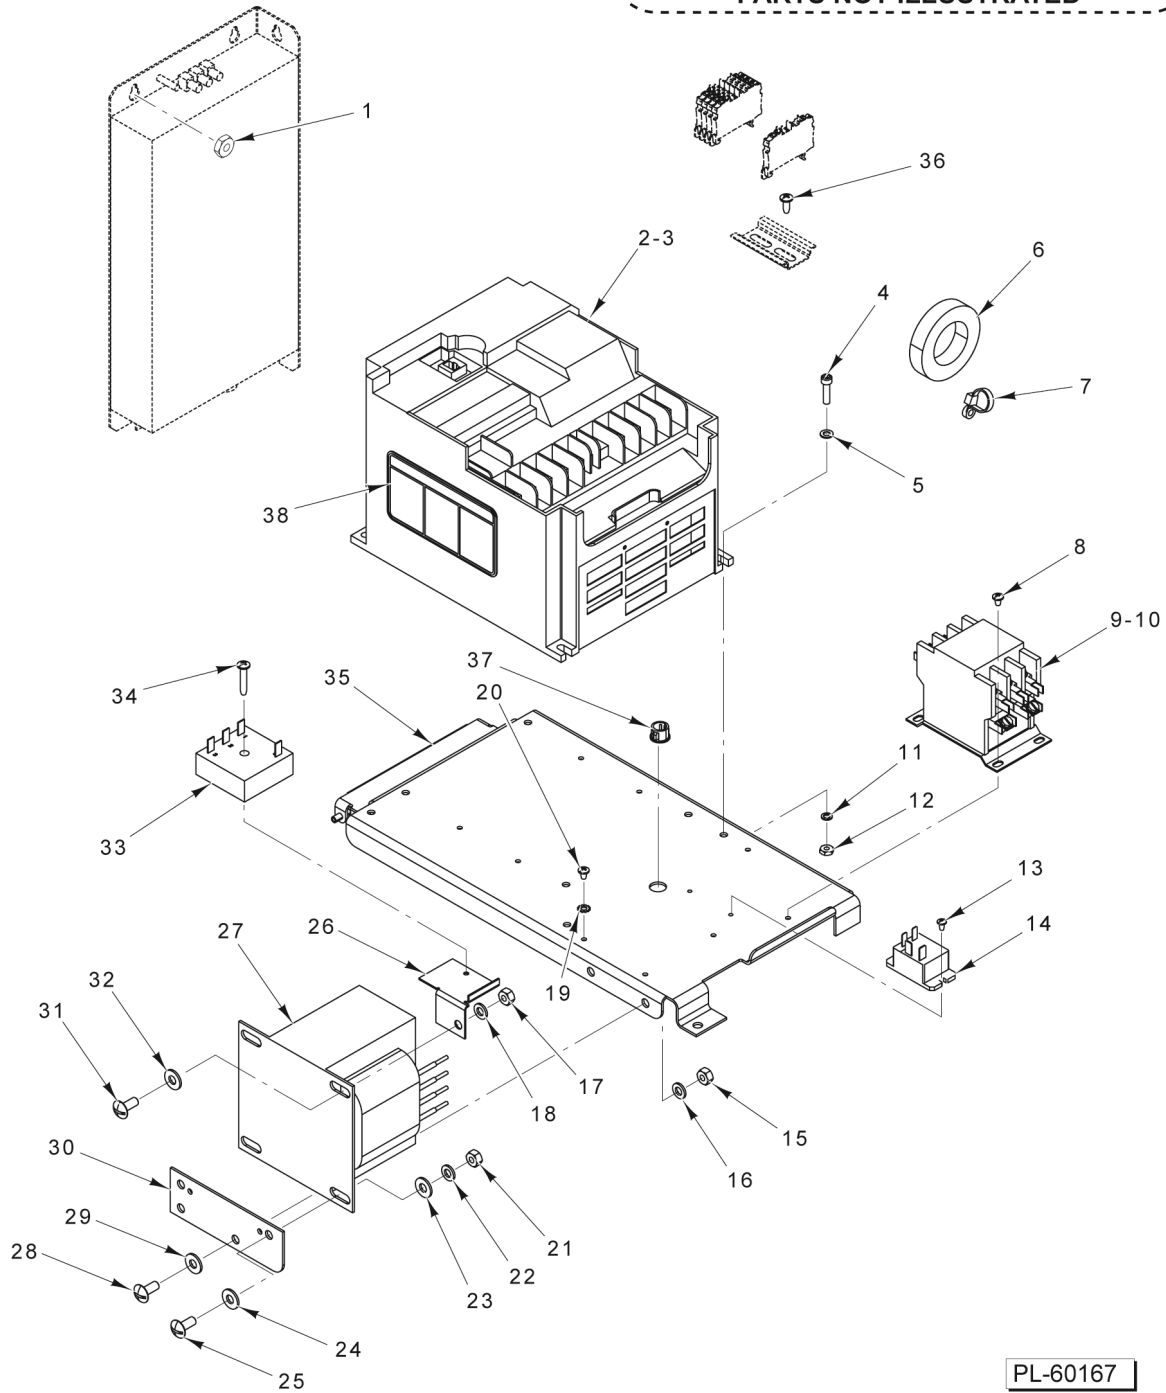

- 40 00-917330-00005 Resistor
- 41 00-917330-00006 Resistor
- 42 00-937318 Harness - Main (Universal)
- 43 00-937950 Harness - Interlock Switch
- 44 00-937446 Harness - Drive
- 45 00-937570 Cover - Drive Terminal

PARTS NOT ILLUSTRATED

**ELECTRICAL COMPONENTS
(HL1400 SERIES)**

ILLUS. PL-60167	PART NO.	NAME OF PART	AMT.
1	NS-009-22	Nut 10-24 Hex.....	3
2	00-937333-00002	Controller (10 Hp.) (ML-141079 & ML-141080).....	1
3	00-937334-00002	Controller (10 Hp.) (ML-141083 & ML-141112).....	1
4	SC-040-04	Cap Screw 10-32 x 3/4 Hex Socket Hd.....	4
5	WS-002-15	Washer.....	4
6	00-916185-00001	Ferrite.....	1
7	00-113703	Cable Tie.....	1
8	SD-015-39	Self-Tapping Screw 8-32 x 1/4 Phil. Pan Hd., Type TT.....	2
9	00-087713-107-4	Contact (30 Amp./Aux., 3 Ph.).....	1
10	00-087713-107-5	Contact (30 Amp./Aux., 3 Ph.) (ML-141112).....	1
11	WL-003-22	Lockwasher #10 Light.....	4
12	NS-009-30	Nut 10-32 Hex.....	4
13	SD-015-37	Self-Tapping Screw 6-32 x 1/4 Phil. Pan Hd., Type TT.....	2
14	00-916904-002-1	Relay (1-Pole) (30 Amp.).....	1
15	NS-013-02	Nut 1/4-20 Hex.....	2
16	WL-003-38	Lockwasher 1/4 Helical.....	2
17	NS-013-02	Nut 1/4-20 Hex.....	1
18	WL-003-38	Lockwasher 1/4 Helical.....	1
19	WL-007-06	Lockwasher #8 External.....	1
20	SD-015-39	Self-Tapping Screw 8-32 x 1/4 Phil. Pan Hd., Type TT.....	1
21	NS-013-02	Nut 1/4-20 Hex.....	2
22	WL-003-38	Lockwasher 1/4 Helical.....	2
23	WS-017-25	Washer.....	2
24	WS-017-25	Washer.....	2
25	SC-120-12	Mach. Screw 1/4-20 x 5/8 Phil. Truss Hd.....	2
26	00-937414	Bracket - Time Delay Relay.....	1
27	00-916905-00003	Transformer (425 VA., 50-60 Hz.).....	1
28	SC-120-12	Mach. Screw 1/4-20 x 5/8 Phil. Truss Hd.....	2
29	WS-017-25	Washer.....	2
30	00-937415	Bracket - Transformer.....	1
31	SC-120-12	Mach. Screw 1/4-20 x 5/8 Phil. Truss Hd.....	1
32	WS-017-25	Washer.....	1
33	00-916642	Relay - Time Delay.....	1
34	SD-022-25	Self-Tapping Screw 10-16 x 1 Phil. Pan Hd.....	1
35	00-937418	Plate Assy. - Drive Mount.....	1
36	SC-018-62	Mach. Screw 10-24 x 3/8 Phil. Pan Hd.....	2
37	FE-016-31	Bushing - Snap 3/8.....	1
38	00-438131-00180	Label - Warning.....	1
39	00-937619	Harness - Service Adapter Male 6P.....	1
40	00-917330-00005	Resistor.....	1
41	00-917330-00006	Resistor.....	1
42	00-937318	Harness - Main (Universal).....	1
43	00-937950	Harness - Interlock Switch.....	1
44	00-937946	Harness - Drive.....	1
45	00-937570	Cover - Drive Terminal (ML-141112).....	1