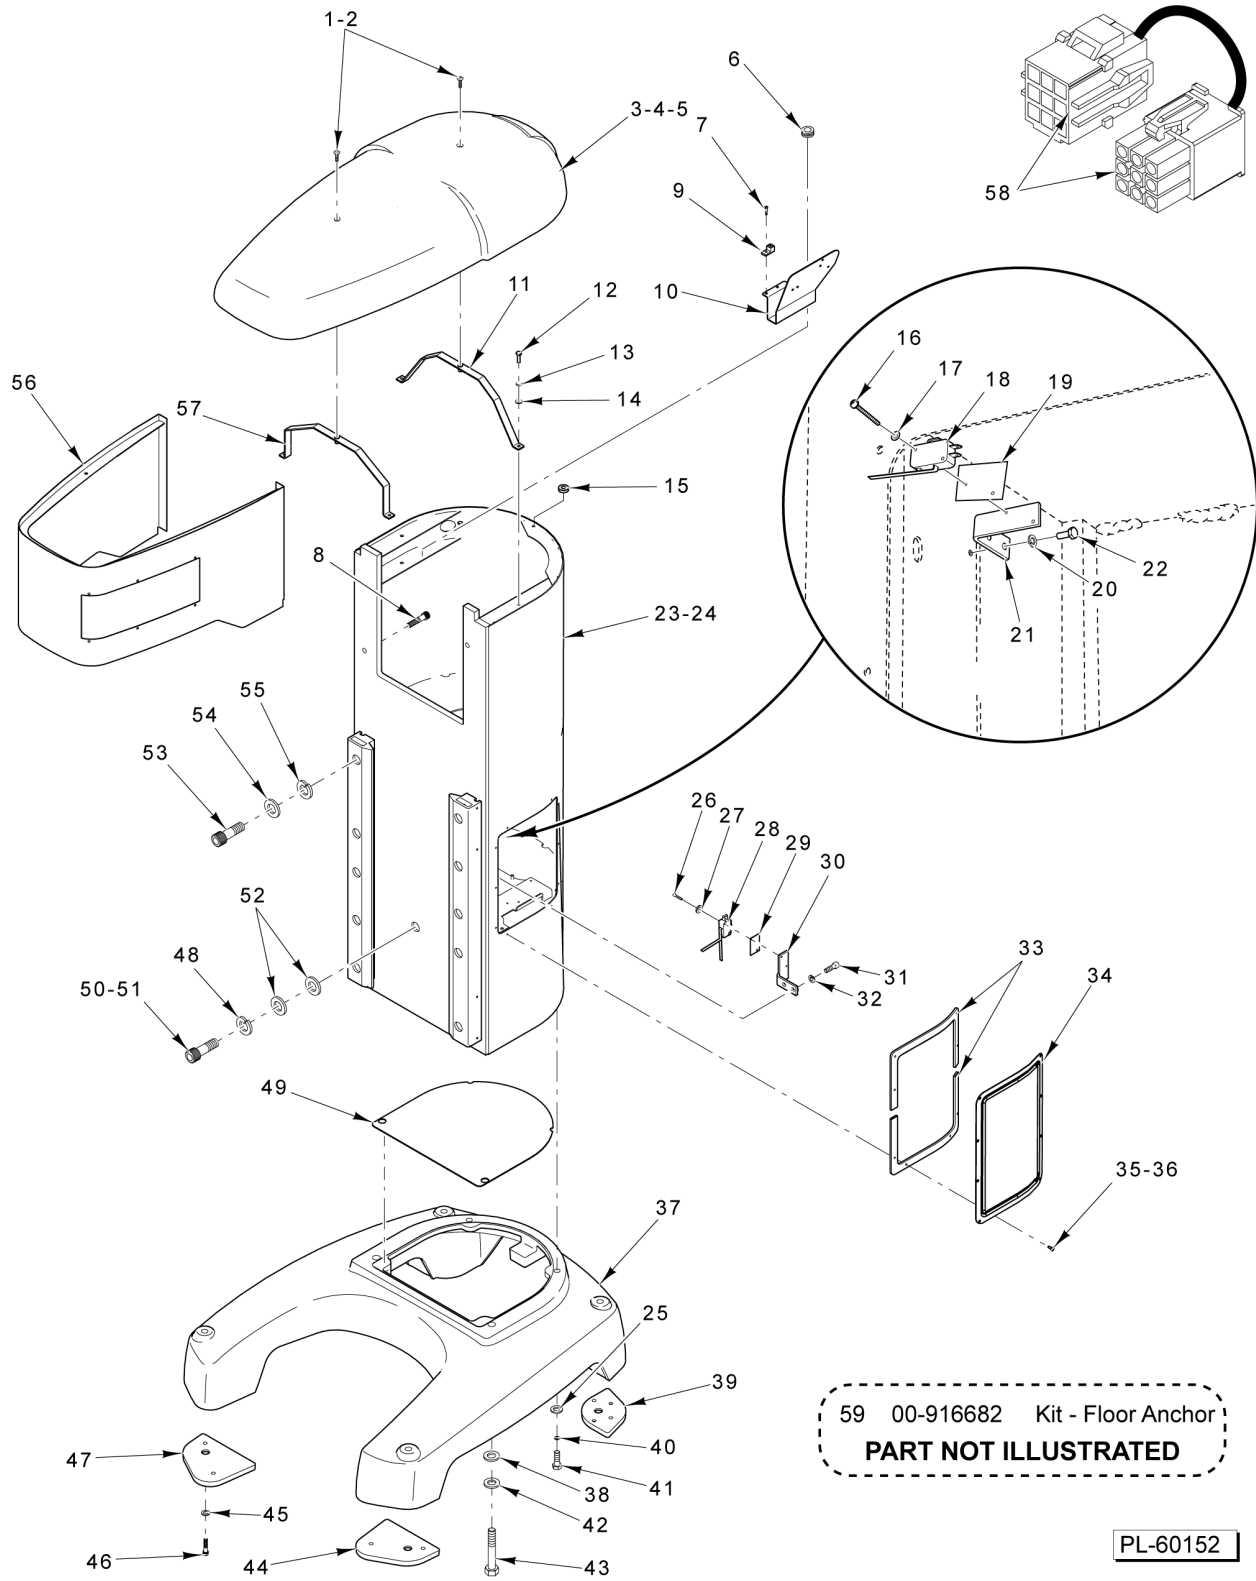

BASE AND PEDESTAL

BASE AND PEDESTAL

ILLUS.	PART NO.	NAME OF PART	AMT.
PL-60152			
1	SC-120-29	Mach. Screw 1/4-20 x 1 Phil. Oval Hd.....	2
2	SC-128-63	Mach. Screw 1/4-20 x 2 Tx. Flat Hd. (ML-141077 & ML-141081).....	1
3	00-917219	Top - Cover.....	1
4	00-874512-00006	Seal - Top Cover.....	2
5	00-874512-00004	Seal - Top Cover.....	1
6	FE-021-13	Bushing (Nylon) 1/2 I.D.....	1
7	SD-029-02	Self-Tapping Screw 10-24 x 1/2 Slotted Pan Hd., Type F.....	2
8	SC-120-38	Cap Screw 5/16-18 x 1 Hex Hd.....	4
9	00-118544-00001	Lug - Solderless.....	1
10	00-916173	Shield - Wire.....	1
11	00-874571	Strap Assy. - Top Cover.....	1
12	SC-036-06	Cap Screw 1/4-20 x 1 Hex Hd.....	5
13	WL-003-38	Lockwasher 1/4 Helical.....	4
14	WS-003-43	Washer.....	4
15	FE-024-23	Bushing - Electrical (Snap).....	1
16	SC-060-40	Mach. Screw 4-40 x 5/8 Slotted Rd. Hd.....	2
17	WL-003-03	Lockwasher #4 Helical.....	2
18	00-087711-00248	Switch - Bowl Height.....	1
19	00-873376	Insulator.....	1
20	WL-003-38	Lockwasher 1/4 Helical.....	2
21	00-874578	Bracket - Bowl Height Switch.....	1
22	SC-089-02	Cap Screw 1/4-20 x 3/4 Hex Socket Hd.....	2
23	00-916056-00002	Pedestal (HL800 Series).....	1
24	00-916051-00002	Pedestal (HL1400 Series).....	1
25	WS-008-04	Washer.....	2
26	SC-060-40	Mach. Screw 4-40 x 5/8 Slotted Rd. Hd.....	2
27	WL-003-03	Lockwasher #4 Helical.....	2
28	00-087711-00248	Switch - Bowl Down Limit.....	1
29	00-873376	Insulator.....	1
30	00-873371	Bracket - Down Limit Switch.....	1
31	SC-089-02	Cap Screw 1/4-20 x 3/4 Hex Socket Hd.....	2
32	WL-003-38	Lockwasher 1/4 Helical.....	2
33	00-875815	Seal - Side Panel.....	2
34	00-937159-00001	Cover - Side (Incls. Item 33).....	1
35	SD-015-40	Self-Tapping Screw 8-32 x 3/8 Phil. Pan Hd., Type TT.....	8
36	SC-128-66	Mach. Screw 8-32 x 3/8 Tx. Button Hd. (ML-141077 & ML-141081).....	8
37	00-873960-003-2	Base.....	1
38	WS-030-85	Washer.....	6
39	00-874149	Pad - Foot (Rear).....	2
40	WL-004-11	Lockwasher 1/2 Helical.....	2
41	SC-037-01	Cap Screw 1/2-13 x 1-1/2 Hex Hd.....	2
42	WL-004-19	Lockwasher 5/8 Helical.....	2
43		Cap Screw 5/8-11 x 3/4 Hex Hd.....	2
44	00-874150	Pad - Foot (Left).....	2
45	WS-005-49	Washer.....	8
46	SC-110-03	Cap Screw 3/8-16 x 3/4 Hex Socket Hd.....	8
47	00-874153	Pad - Foot (Right).....	1
48	WL-004-11	Lockwasher 1/2 Helical (ML-141074, ML-141077, ML-141078, & ML-141081).....	1
49	00-874327	Plate - Pedestal Bottom.....	1
50	SC-110-55	Cap Screw 1/2-20 x 1-1/4 Socket Hex Hd. (ML-141074, ML-141077, ML-141078, & ML-141081).....	1
51	SC-131-09	Set Screw 1/2-20 x 1/2 Hex Hdls., SL Cup Pt. (HL1400N Series).....	1
52	WS-008-04	Washer (ML-141074, ML-141077, ML-141078, & ML-141081).....	2
53	SC-040-69	Cap Screw 1/2-20 x 2 Hex Socket Hd.....	10
54	WL-004-11	Lockwasher 1/2 Helical.....	10
55	WS-008-04	Washer.....	10
56	00-875860	Wrapper Assy. - Transmission.....	1
57	00-874569	Strap Assy. - Top Cover.....	1
58	00-937621	Harness - Service Adapter Male 9P.....	1
59	00-916682	Kit - Floor Anchor.....	AR