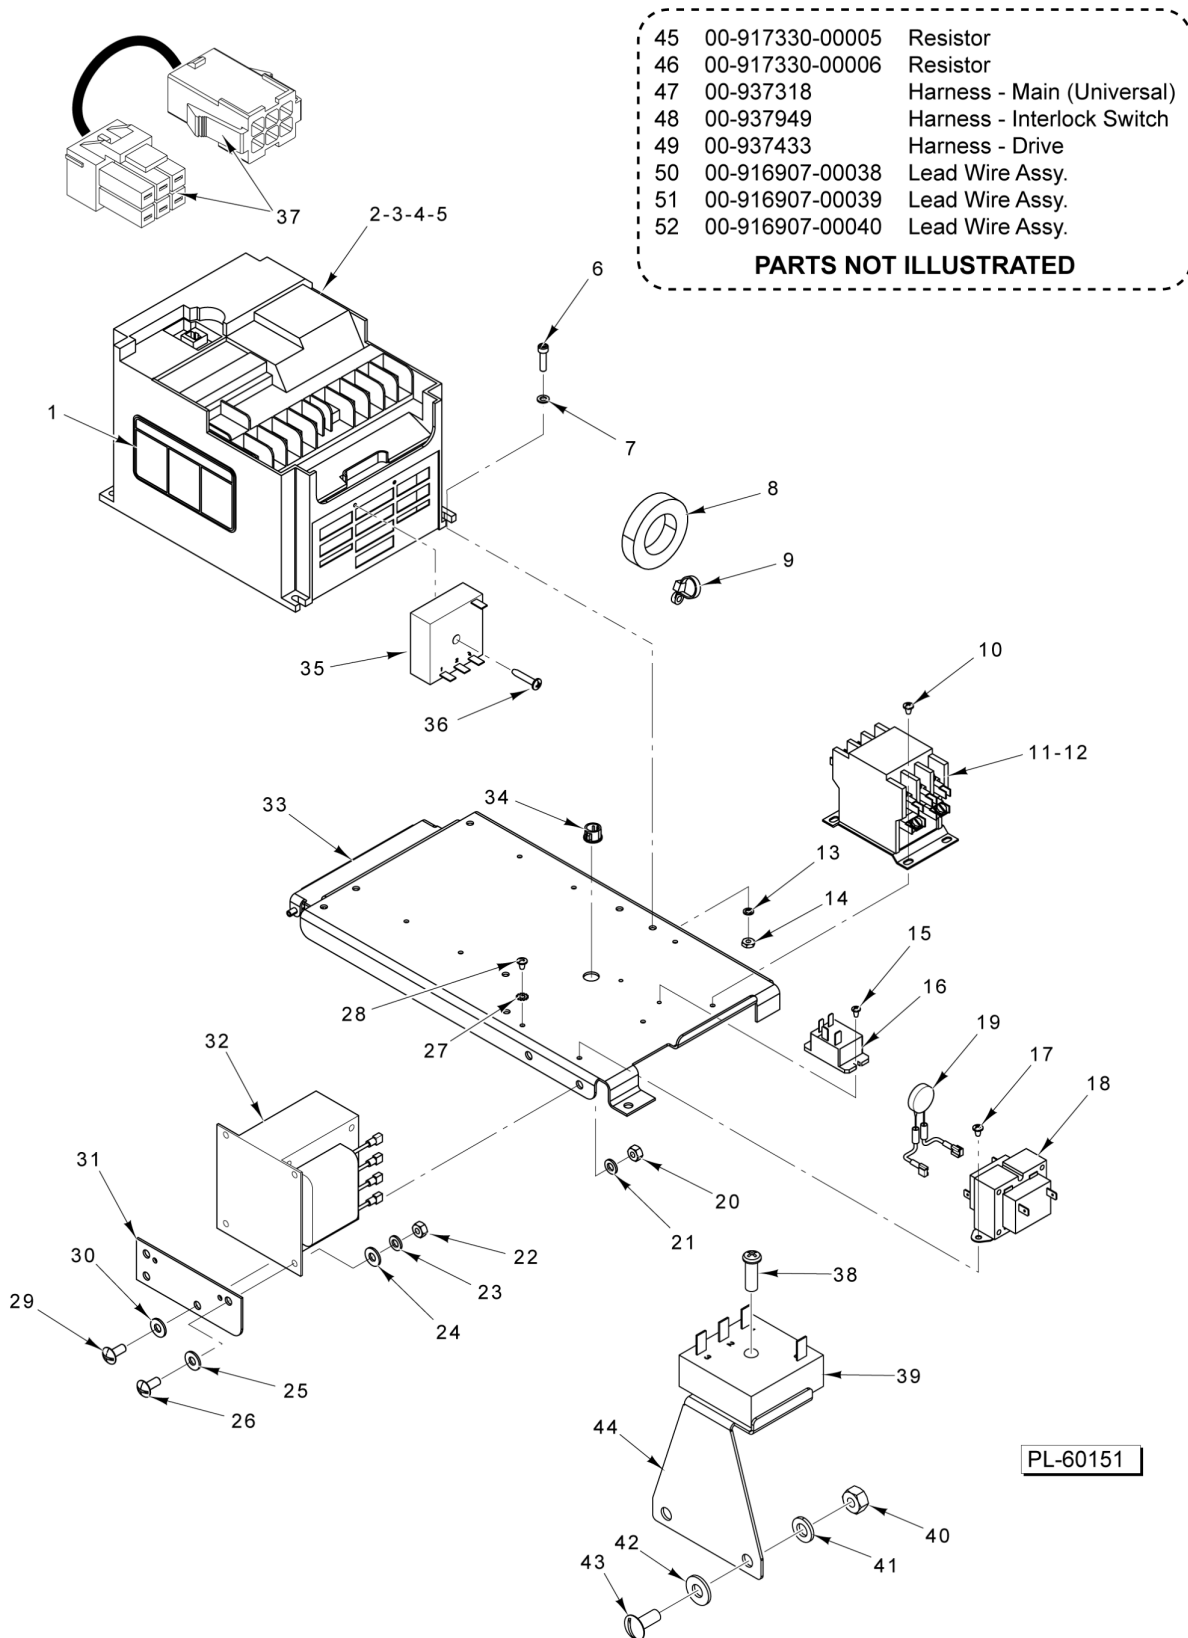

45	00-917330-00005	Resistor
46	00-917330-00006	Resistor
47	00-937318	Harness - Main (Universal)
48	00-937949	Harness - Interlock Switch
49	00-937433	Harness - Drive
50	00-916907-00038	Lead Wire Assy.
51	00-916907-00039	Lead Wire Assy.
52	00-916907-00040	Lead Wire Assy.

PARTS NOT ILLUSTRATED

**ELECTRICAL COMPONENTS
(HL1400 SERIES)**