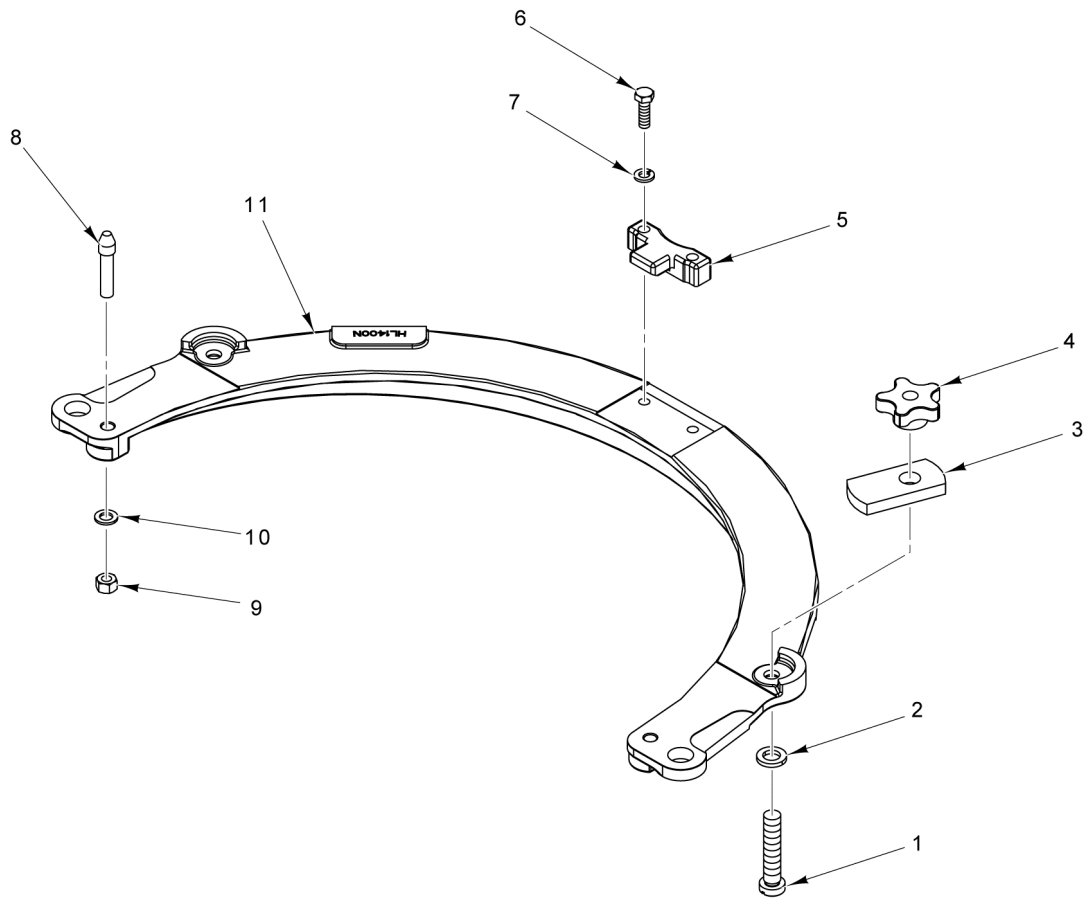

- 15 00-917344 Bowl Adapter Assy. (140-80 Quart)
  - 16 00-917345 Bowl Adapter Assy. (80-60 Quart)
  - 17 00-917346 Bowl Adapter Assy. (80-40 Quart)
- PARTS NOT ILLUSTRATED**

PL-60163

**BOWL AND EXTENSIONS**

PL-60164

**BOWL ADAPTER ASSEMBLY (ML-141084)**

**BOWL ADAPTER ASSEMBLY (ML-141084)**

ILLUS.	PART NO.	NAME OF PART	AMT.
PL-60164			
1	00-022196	Bolt - Bowl Lock.....	2
2	WL-004-11	Lockwasher 1/2 Helical.....	2
3	00-065532-00001	Clamp - Bowl Adapter (Painted).....	2
4	00-008101-00001	Knob - Clamp Stud (Tinned).....	2
5	00-021020	Retainer - Bowl.....	1
6	SC-120-38	Cap Screw 5/16-18 x 1 Hex Hd.....	2
7	WL-003-47	Lockwasher 5/16 Helical.....	2
8	00-062110	Stud - Bowl Locating.....	2
9	NS-013-25	Nut 3/8-16 Hex.....	2
10	WL-004-04	Lockwasher 3/8 Helical.....	2
11	00-917344	Bowl Adapter Assy. (140-80 Quart) (Packaged) (Incls. Items 1 thru 10).....	1