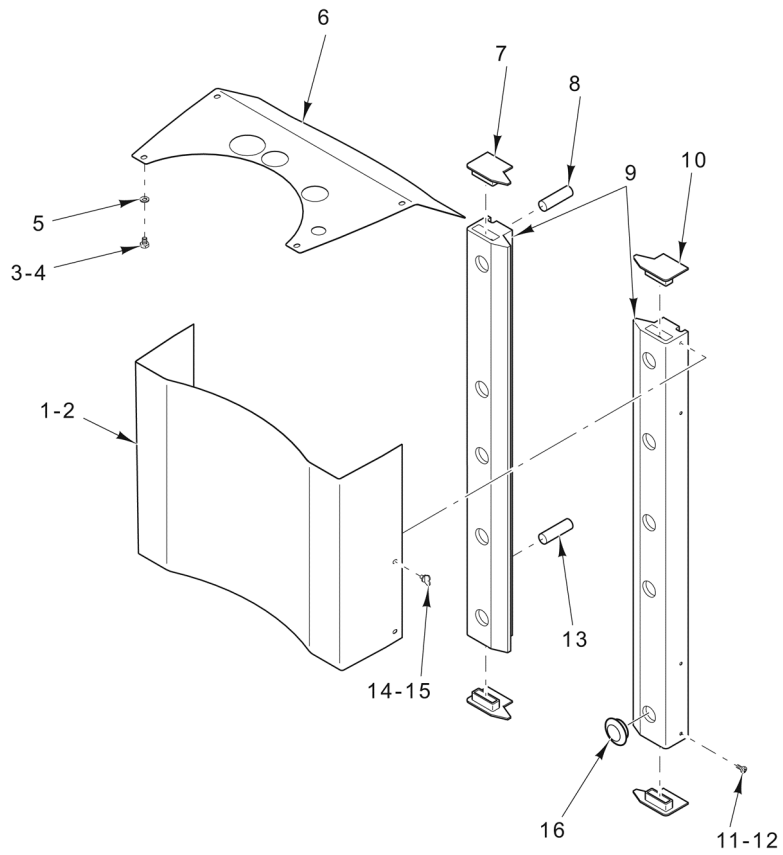

**BASE AND PEDESTAL**

**BASE AND PEDESTAL**

ILLUS.	PART NO.	NAME OF PART	AMT.
PL-60152			
1	SC-120-29	Mach. Screw 1/4-20 x 1 Phil. Oval Hd.....	2
2	SC-128-63	Mach. Screw 1/4-20 x 2 Tx. Flat Hd. (ML-141077 & ML-141081).....	1
3	00-917219	Top - Cover.....	1
4	00-874512-00006	Seal - Top Cover.....	2
5	00-874512-00004	Seal - Top Cover.....	1
6	FE-021-13	Bushing (Nylon) 1/2 I.D.....	1
7	SD-029-02	Self-Tapping Screw 10-24 x 1/2 Slotted Pan Hd., Type F.....	2
8	SC-120-38	Cap Screw 5/16-18 x 1 Hex Hd.....	4
9	00-118544-00001	Lug - Solderless.....	1
10	00-916173	Shield - Wire.....	1
11	00-874571	Strap Assy. - Top Cover.....	1
12	SC-036-06	Cap Screw 1/4-20 x 1 Hex Hd.....	5
13	WL-003-38	Lockwasher 1/4 Helical.....	4
14	WS-003-43	Washer.....	4
15	FE-024-23	Bushing - Electrical (Snap).....	1
16	SC-060-40	Mach. Screw 4-40 x 5/8 Slotted Rd. Hd.....	2
17	WL-003-03	Lockwasher #4 Helical.....	2
18	00-087711-00248	Switch - Bowl Height.....	1
19	00-873376	Insulator.....	1
20	WL-003-38	Lockwasher 1/4 Helical.....	2
21	00-874578	Bracket - Bowl Height Switch.....	1
22	SC-089-02	Cap Screw 1/4-20 x 3/4 Hex Socket Hd.....	2
23	00-916056-00002	Pedestal (HL800 Series).....	1
24	00-916051-00002	Pedestal (HL1400 Series).....	1
25	WS-008-04	Washer.....	2
26	SC-060-40	Mach. Screw 4-40 x 5/8 Slotted Rd. Hd.....	2
27	WL-003-03	Lockwasher #4 Helical.....	2
28	00-087711-00248	Switch - Bowl Down Limit.....	1
29	00-873376	Insulator.....	1
30	00-873371	Bracket - Down Limit Switch.....	1
31	SC-089-02	Cap Screw 1/4-20 x 3/4 Hex Socket Hd.....	2
32	WL-003-38	Lockwasher 1/4 Helical.....	2
33	00-875815	Seal - Side Panel.....	2
34	00-937159-00001	Cover - Side (Incls. Item 33).....	1
35	SD-015-40	Self-Tapping Screw 8-32 x 3/8 Phil. Pan Hd., Type TT.....	8
36	SC-128-66	Mach. Screw 8-32 x 3/8 Tx. Button Hd. (ML-141077 & ML-141081).....	8
37	00-873960-003-2	Base.....	1
38	WS-030-85	Washer.....	6
39	00-874149	Pad - Foot (Rear).....	2
40	WL-004-11	Lockwasher 1/2 Helical.....	2
41	SC-037-01	Cap Screw 1/2-13 x 1-1/2 Hex Hd.....	2
42	WL-004-19	Lockwasher 5/8 Helical.....	2
43		Cap Screw 5/8-11 x 3/4 Hex Hd.....	2
44	00-874150	Pad - Foot (Left).....	2
45	WS-005-49	Washer.....	8
46	SC-110-03	Cap Screw 3/8-16 x 3/4 Hex Socket Hd.....	8
47	00-874153	Pad - Foot (Right).....	1
48	WL-004-11	Lockwasher 1/2 Helical (ML-141074, ML-141077, ML-141078, & ML-141081).....	1
49	00-874327	Plate - Pedestal Bottom.....	1
50	SC-110-55	Cap Screw 1/2-20 x 1-1/4 Socket Hex Hd. (ML-141074, ML-141077, ML-141078, & ML-141081).....	1
51	SC-131-09	Set Screw 1/2-20 x 1/2 Hex Hdls., SL Cup Pt. (HL1400N Series).....	1
52	WS-008-04	Washer (ML-141074, ML-141077, ML-141078, & ML-141081).....	2
53	SC-040-69	Cap Screw 1/2-20 x 2 Hex Socket Hd.....	10
54	WL-004-11	Lockwasher 1/2 Helical.....	10
55	WS-008-04	Washer.....	10
56	00-875860	Wrapper Assy. - Transmission.....	1
57	00-874569	Strap Assy. - Top Cover.....	1
58	00-937621	Harness - Service Adapter Male 9P.....	1
59	00-916682	Kit - Floor Anchor.....	AR