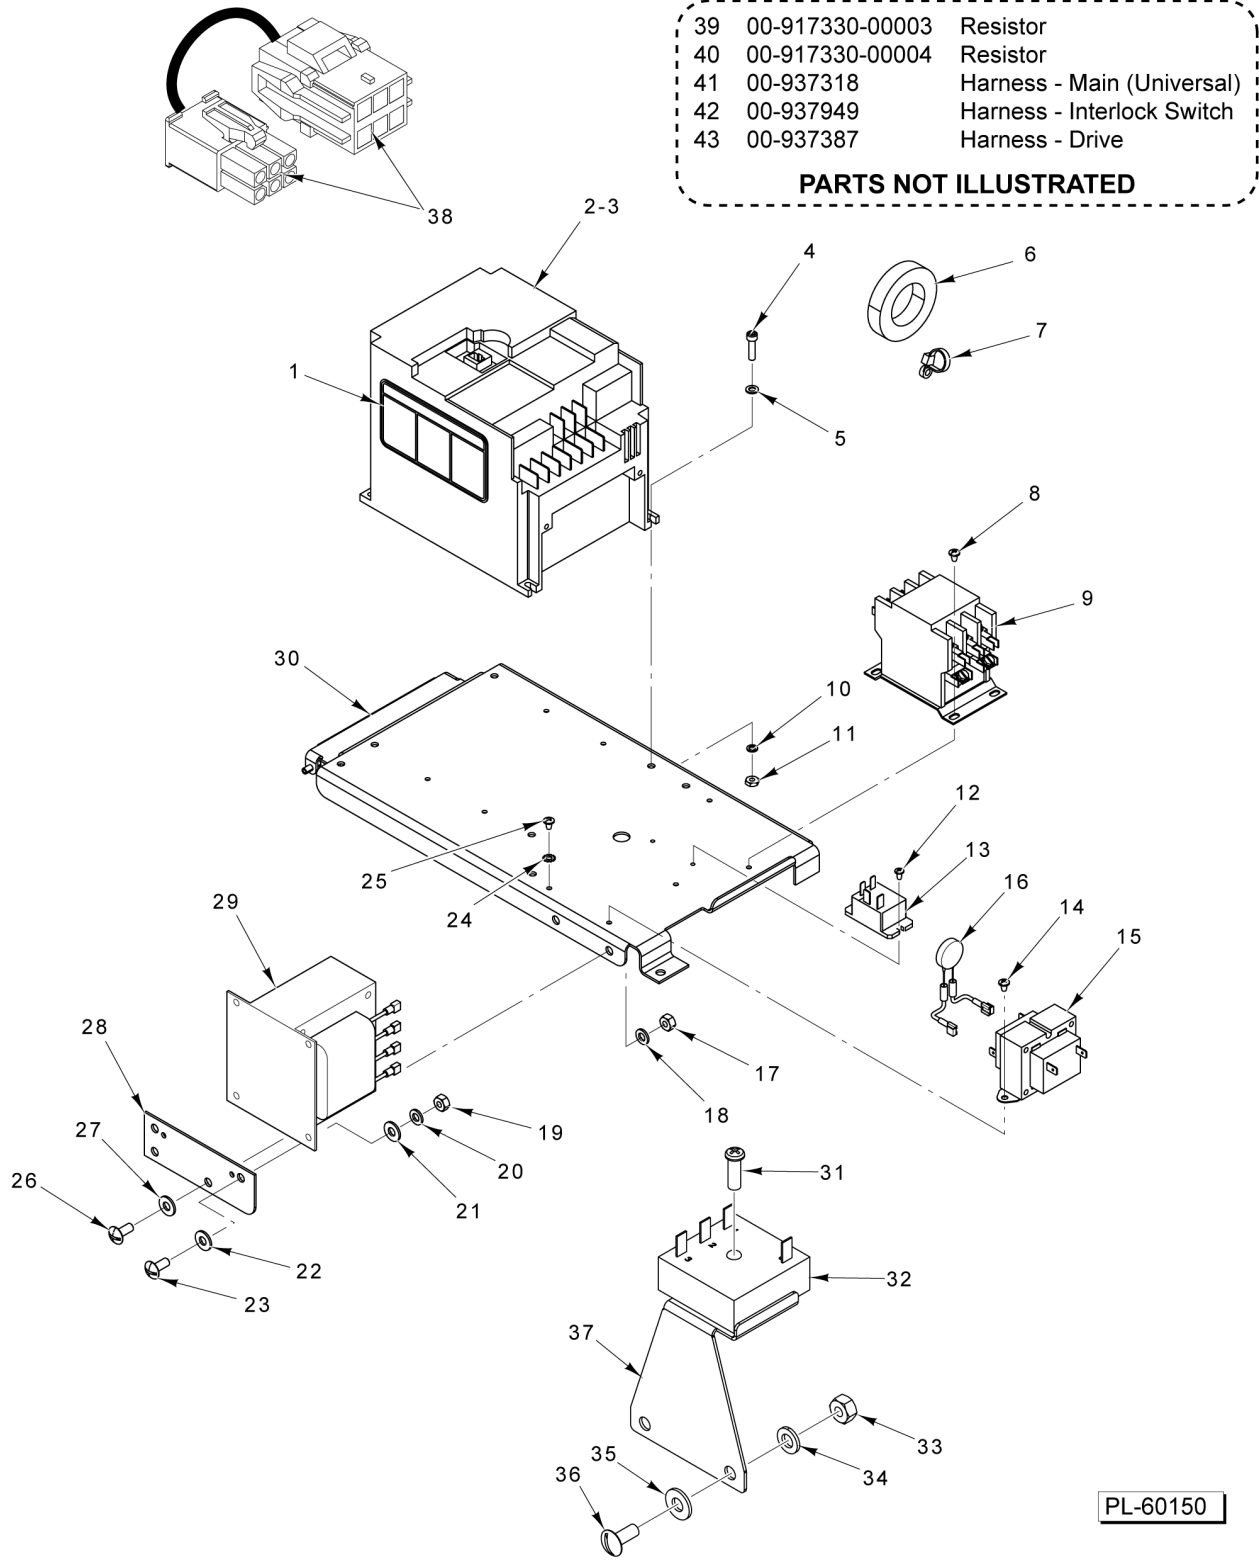

**ELECTRICAL COMPONENTS
(HL800 SERIES)**

**ELECTRICAL COMPONENTS
(HL800 SERIES)**

ILLUS.	PART NO.	NAME OF PART	AMT.
PL-60150			
1	00-438131-00174	Label - Warning.....	1
2	00-937564-00001	Controller (5 Hp.) (Incls. Resistor) (230 V.).....	1
3	00-937564-00002	Controller (5 Hp.) (Incls. Resistor) (460 V.).....	1
4	SC-040-04	Cap Screw 10-32 x 3/4 Hex Socket Hd.....	4
5	WS-002-15	Washer.....	4
6	00-916185-00001	Ferrite.....	1
7	00-113703	Cable Tie.....	1
8	SD-015-39	Self-Tapping Screw 8-32 x 1/4 Phil. Pan Hd., Type TT.....	2
9	00-087713-107-4	Contact (30 Amp./Aux., 3 Ph.).....	1
10	WL-003-22	Lockwasher #10 Light.....	4
11	NS-009-30	Nut 10-32 Hex.....	4
12	SD-015-37	Self-Tapping Screw 6-32 x 1/4 Phil. Pan Hd., Type TT.....	2
13	00-916904-002-1	Relay (1-Pole) (30 Amp.).....	1
14	SD-015-39	Self-Tapping Screw 8-32 x 1/4 Phil. Pan Hd., Type TT.....	2
15	00-294500-00054	Transformer (208-240 V.).....	1
16	00-916176	IC MOV Sub-Assy. (230 V.).....	1
17	NS-013-02	Nut 1/4-20 Hex.....	2
18	WL-003-38	Lockwasher 1/4 Helical.....	2
19	NS-013-02	Nut 1/4-20 Hex.....	2
20	WL-003-38	Lockwasher 1/4 Helical.....	2
21	WS-017-25	Washer.....	2
22	WS-017-25	Washer.....	2
23	SC-120-12	Mach. Screw 1/4-20 x 5/8 Phil. Truss Hd.....	2
24	WL-007-06	Lockwasher #8 External.....	1
25	SD-015-39	Self-Tapping Screw 8-32 x 1/4 Phil. Pan Hd., Type TT.....	1
26	SC-120-12	Mach. Screw 1/4-20 x 5/8 Phil. Truss Hd.....	2
27	WS-017-25	Washer.....	2
28	00-937415	Bracket - Transformer (460 V.).....	1
29	00-294500-050-1	Transformer (460 V.).....	1
30	00-937418	Plate Assy. - Drive Mount.....	1
31	SD-022-25	Self-Tapping Screw 10-16 x 1 Phil. Pan Hd.....	1
32	00-916642	Relay - Time Delay.....	1
33	NS-013-02	Nut 1/4-20 Hex.....	2
34	WL-003-38	Lockwasher 1/4 Helical.....	2
35	WS-017-25	Washer.....	2
36	SC-120-12	Mach. Screw 1/4-20 x 5/8 Phil. Truss Hd.....	2
37	00-938764	Bracket - Time Relay.....	1
38	00-937619	Harness - Service Adapter Male 6P.....	1
39	00-917330-00003	Resistor (200-240 V.).....	1
40	00-917330-00004	Resistor (380-460 V.).....	1
41	00-937318	Harness - Main (Universal).....	AR
42	00-937949	Harness - Interlock Switch.....	1
43	00-937944	Harness - Drive.....	1