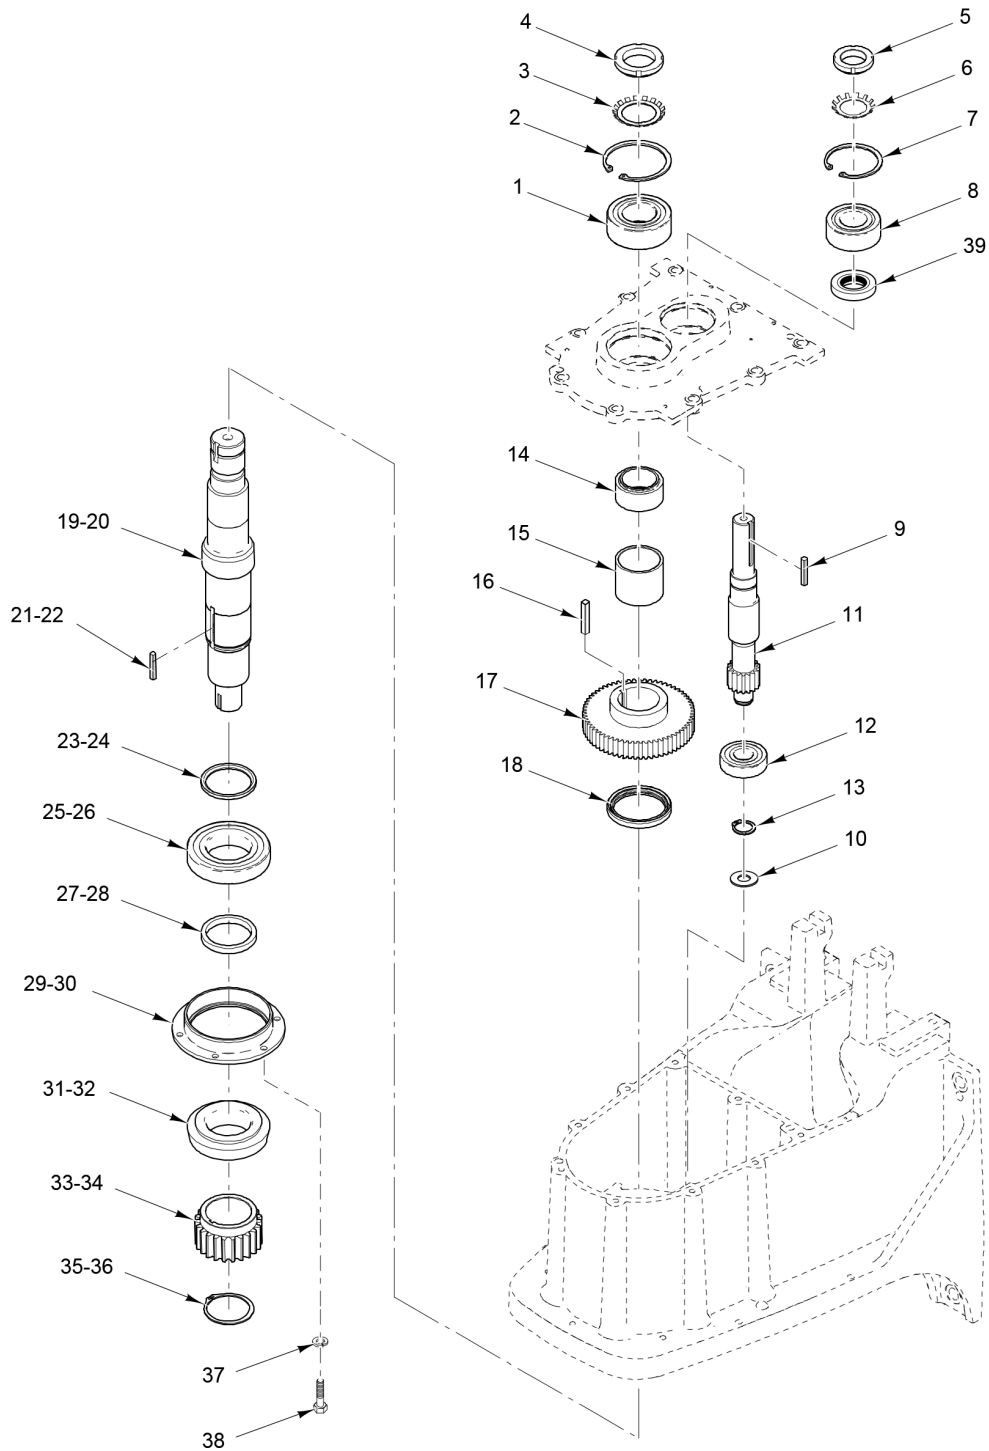

PL-60156

TRANSMISSION

TRANSMISSION

ILLUS. PL-60156	PART NO.	NAME OF PART	AMT.
1	BB-021-59	Bearing - Ball.....	1
2	RR-012-21	Retaining Ring.....	1
3	WL-012-10	Lockwasher.....	1
4	NS-034-10	Lock Nut.....	1
5	NS-034-08	Lock Nut - N.D. #N-07.....	1
6	WL-012-08	Lockwasher.....	1
7	RR-004-24	Retaining Ring.....	1
8	BB-021-56	Bearing - Ball.....	1
9	00-875419-00069	Key - Chamfered.....	1
10	SL-005-17	Spring - Wave.....	1
11	00-916178	Shaft - Input.....	1
12	BB-018-22	Bearing - Ball.....	1
13	RR-009-07	Retaining Ring.....	1
14	00-874564	Spacer - Upper (Without Att. Hub).....	1
15	00-874565	Spacer - Lower (Without Att. Hub).....	1
16	00-875419-00079	Key 5/16 x 5/16 x 1-1/2.....	1
17	00-874448	Gear.....	1
18	00-874454	Seal - Oil.....	1
19	00-875855	Shaft - Planetary (HL800 Series).....	1
20	00-874452	Shaft - Planetary (HL1400 Series).....	1
21	00-875419-00078	Key - Chamfered (HL800 Series).....	1
22	00-875419-00066	Key - Chamfered (HL1400 Series).....	1
23	00-064467	Spacer - Upper (Lower Planetary) (HL800 Series).....	1
24	00-067900	Spacer - Upper (Lower Planetary) (HL1400 Series).....	1
25	BB-007-07	Ball Bearing - Sgl. Rod (HL800 Series).....	1
26	BB-021-49	Bearing - Ball Sgl. Rod (HL1400 Series).....	1
27	00-875858	Spacer - Lower (Lower Planetary) (HL800 Series).....	1
28	00-874567	Spacer - Lower (Lower Planetary) (HL1400 Series).....	1
29	00-875857	Carrier - Lower Bearing (HL800 Series).....	1
30	00-874451	Carrier - Lower Bearing (HL1400 Series).....	1
31	BR-002-14	Roller Bearing - Cup & Cone Assy. (HL800 Series).....	1
32	BR-002-31	Roller Bearing - Cup & Cone Assy. (HL1400 Series).....	1
33	00-064386	Gear - Sun (HL800 Series).....	1
34	00-067904	Gear - Sun (HL1400 Series).....	1
35	RR-004-14	Retaining Ring (HL800 Series).....	1
36	RR-011-96	Retaining Ring (HL1400 Series).....	1
37	WL-003-48	Lockwasher 5/16 High Collar.....	6
38	SC-123-75	Cap Screw 5/16-18 x 3/4 Socket Fil. Hd.....	6
39	00-917804	Seal - Oil.....	1