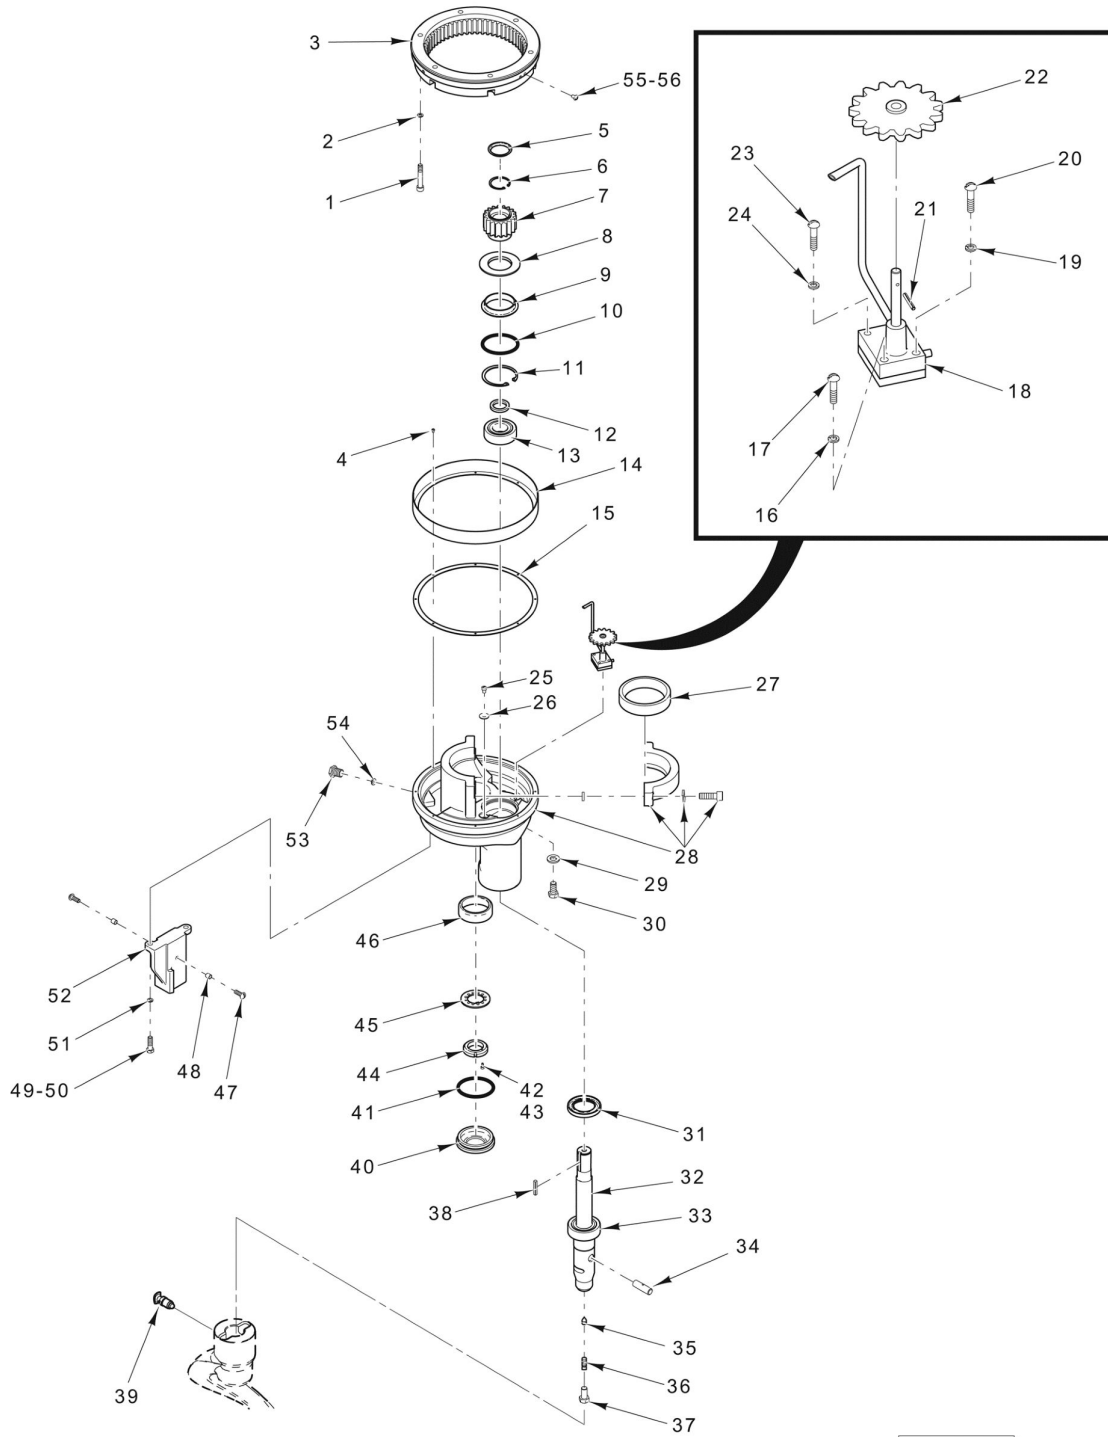

**PLANETARY
(HL800 SERIES)**

**PLANETARY
(HL800 SERIES)**

ILLUS.	PART NO.	NAME OF PART	AMT.
PL-60157			
1	SC-040-27	Cap Screw 3/8-16 x 2-1/4 Hex Socket Hd.....	6
2	WL-019-92	Lockwasher 3/8 Helical.....	6
3	00-438121	Gear - Internal (59T).....	1
4	SC-009-70	Mach. Screw 6-32 x 1/4 Slotted Rd. Hd.....	8
5	00-060071	Cap - Oil Retaining.....	1
6	RR-005-08	Retaining Ring.....	1
7	00-064732	Internal Pinion & Deflector Assy. (18T) (Incls. Item 8).....	1
8	00-065372	NLA - Obsolete--Deflector - Oil.....	1
9	00-073011	Baffle - Planetary Oil.....	1
10	00-067500-00021	O-Ring.....	1
11	RR-004-24	Retaining Ring.....	1
12	00-065408	Spacer - Agitator Shaft.....	1
13	BB-006-36	Ball Bearing.....	1
14	00-064478	Extension.....	1
15	00-064464	Gasket.....	1
16	WL-003-22	Lockwasher #10 Light.....	2
17	SC-081-17	Mach. Screw 10-32 x 1 Slotted Rd. Hd. (SST).....	2
18	00-290232-00001	Housing & Tubing Assy. (Incls. Items 19 thru 24).....	1
19	WL-003-22	Lockwasher #10 Light.....	1
20	SC-060-87	Mach. Screw 10-32 x 3/4 Slotted Rd. Hd. (SST).....	1
21	RP-002-08	Roll Pin 5/64 Dia. x 11/16 Lg.....	1
22	00-064614	Gear - Drive Assy.....	1
23	SC-009-68	Mach. Screw 8-32 x 3/4 Slotted Rd. Hd.....	1
24	WL-003-15	Lockwasher #8 Light.....	1
25	SC-062-20	Cap Screw 1/4-20 x 3/8 Hex Hd.....	2
26	WS-003-46	Washer.....	2
27	BR-002-14	Roller Bearing - Cup & Cone Assy.....	1
28	00-916068-00002	Planetary Assy. (Incls. Bearing Cap).....	1
29	WS-021-20	Washer (Nylon).....	1
30	SC-129-38	Cap Screw 7/16-20 x 1 Hex Hd. (SST).....	1
31	00-916065	Seal - Oil.....	1
32	00-916048	Shaft - Agitator (Incls. Item 33).....	1
33	BB-007-39	Ball Bearing - M.R.C. #207-SZZ.....	1
34	00-873953	Pin - Agitator Shaft.....	1
35	00-007744	Set Screw Hlds., Cone Pt.....	1
36	SC-047-41	Set Screw 3/8-16 x 3/8 Hex Hlds., Cup Pt.....	1
37	00-064723	Plug - Agitator Shaft.....	1
38	00-875958	Key - Chamfered.....	1
39	00-874145	Plunger Assy.....	1
40	00-437496-00002	Cap - Seal (Painted).....	1
41	00-067500-00021	O-Ring.....	1
42	00-065277	Cap Screw Socket Hd.....	1
43	WL-003-15	Lockwasher #8 Light.....	1
44	00-065275	Bearing - Special Lock Nut.....	1
45	00-064982	Washer - Tongue.....	1
46	BR-002-15	Roller Bearing - Cup & Cone Assy.....	1
47	SC-021-54	Mach. Screw 5/16-18 x 7/8 Slotted Rd. Hd. (SST).....	2
48	00-874181	Spacer - Scraper Arm.....	2
49	SC-041-31	Cap Screw 3/8-16 x 1-1/4 Hex Hd. (SST).....	1
50	SC-041-49	Cap Screw 3/8-16 x 1 Hex Hd. (SST).....	1
51	WL-006-28	Lockwasher 3/8 Helical.....	2
52	00-873284-00002	Bracket - Bowl Scraper.....	1
53	00-064465-00001	Plug - Oil Fill.....	1
54	WS-021-20	Washer (Nylon).....	1
55	SC-021-39	Mach. Screw 1/4-20 x 5/8 Slotted Rd. Hd. (SST) (ML-141074).....	3
56	SC-128-80	Mach. Screw 1/4-20 x 3/8 Tx. Button Hd. (SST) (ML-141077).....	3