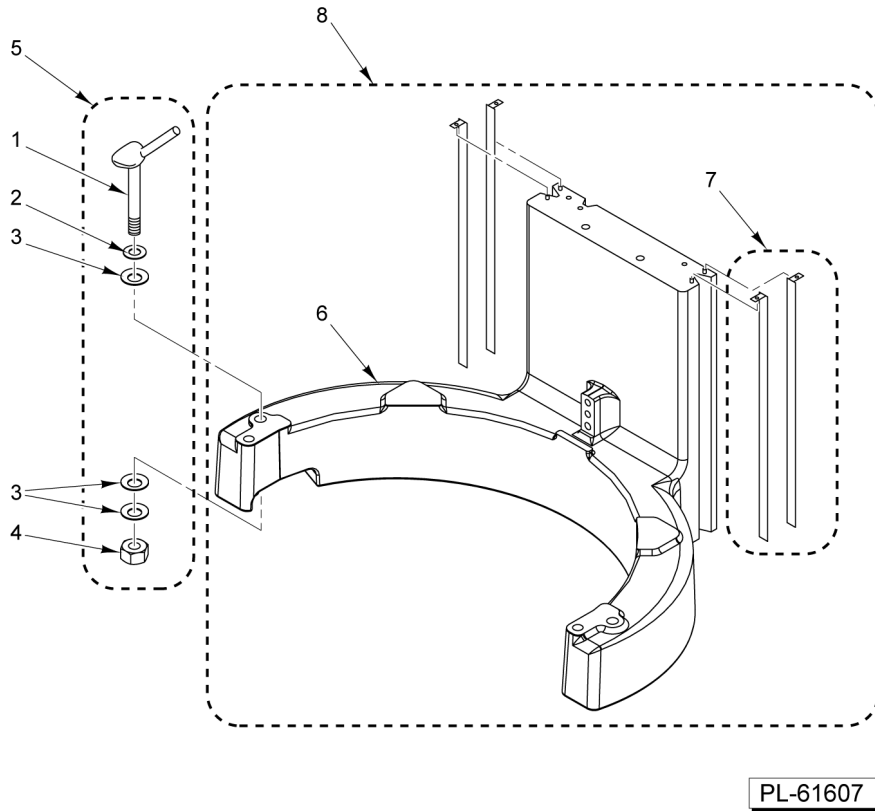

**BOWL SUPPORT
(COSTCO 1400N)
(WITH GREASELESS SLIDEWAYS)**

**BOWL SUPPORT
(COSTCO 1400N)
(WITH GREASELESS SLIDEWAYS)**

ILLUS.	PART NO.	NAME OF PART	AMT.
PL-61607			
1	00-065922-00022	Clamp - Bowl.....	2
2	00-938640	Washer - Thrust.....	2
3	00-064636	Washer - Bowl Clamp.....	6
4	00-938595	Nut - Nyloc.....	2
5	00-938641	Kit - Bowl Clamp (Starting S/N 311609172).....	AR
6	00-938697-00002	Bowl Support Assy. W/ Pins.....	1
7	00-938706	Kit - Greaseless Slideways (Starting S/N 311609168).....	AR
8	00-938705	Kit - Greaseless Slideways W/ Bowl Support (Starting S/N 311609168).....	AR