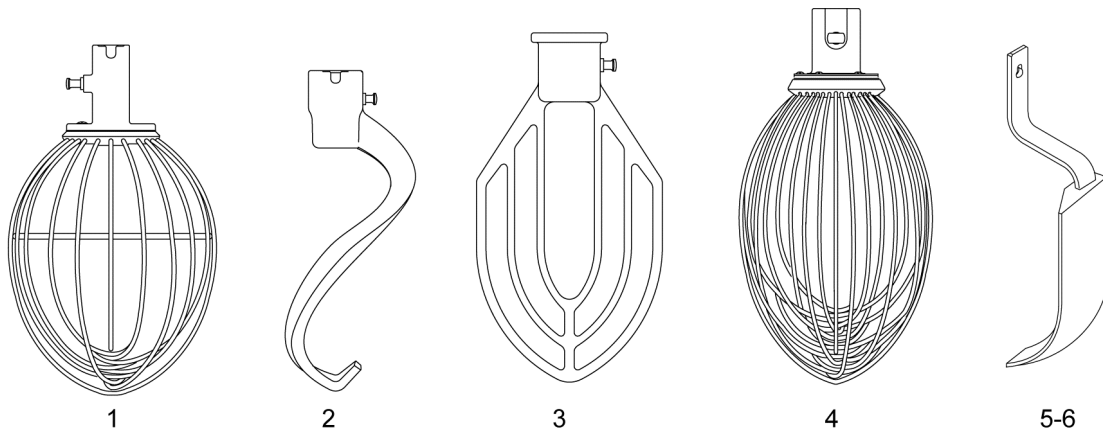

40-QUART AGITATORS