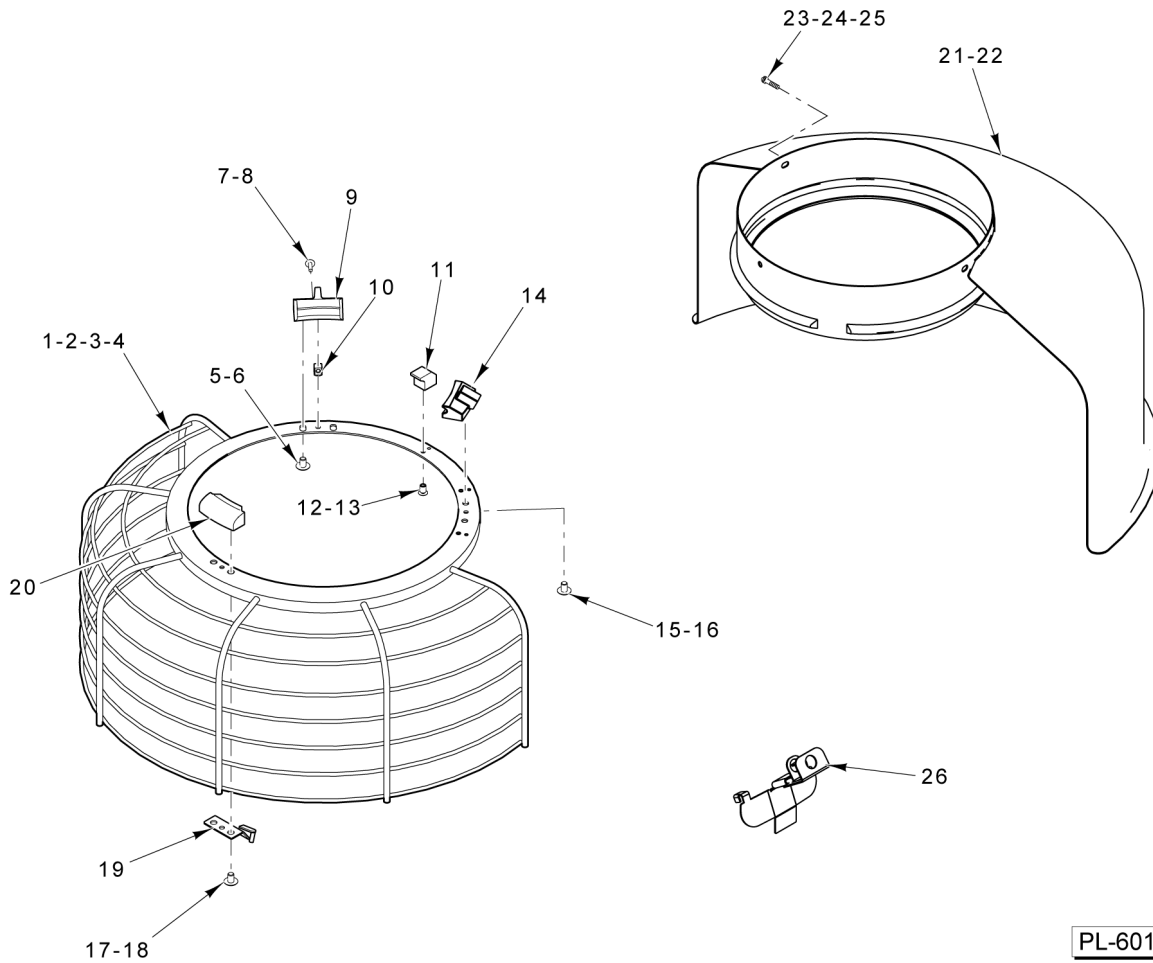

BOWL GUARD

BOWL GUARD

ILLUS.	PART NO.	NAME OF PART	AMT.
PL-60160			
1	00-916154-00001	Wire Cage Assy. HL800 STD (ML-141074) (Incls. Items 5, 7, 9 thru 12, 14, 15, 17, 19, & 20).....	1
2	00-916154-00002	Wire Cage Assy. HL800 Correctional (ML-141077) (Incls. Items 6, 8 thru 11, 13, 14, 16, 18, 19, & 20).....	1
3	00-916277-00001	Wire Cage Assy. HL1400 STD/CE (ML-141078, ML-141082, ML-141084, ML-141102, ML-141111, ML-141113, ML-141114) (Incls. Items 5, 7, 9 thru 12, 14, 15, 17, 19, & 20).....	1
4	00-916277-00002	Wire Cage Assy. HL1400 Correctional (ML-141081) (Incls. Items 6, 8 thru 11, 13, 14, 16, 18, 19, & 20).....	1
5	SC-122-45	Mach. Screw 1/4-20 x 3/8 Slotted Truss Hd.....	2
6	SC-128-65	Mach. Screw 1/4-20 x 1/2 Tx. Button Hd. (SST) (ML-141077 & ML-141081).....	2
7	SC-123-07	Mach. Screw 8-32 x 1/2 Slotted Truss Hd.....	1
8	SC-128-66	Mach. Screw 8-32 x 3/8 Tx. Button Hd. (ML-141077 & ML-141081).....	1
9	00-437433-00003	Shoe - Adjustable.....	1
10	00-437720	Key - Shoe.....	1
11	00-438055	Bumper - Cage.....	1
12	SC-122-44	Mach. Screw 8-32 x 3/8 Slotted Truss Hd.....	1
13	SC-121-71	Mach. Screw 8-32 x 3/8 Tx. Button Hd. (ML-141077 & ML-141081).....	1
14	00-874127	Shoe - Fixed (Incls. Magnet).....	1
15	SC-122-45	Mach. Screw 1/4-20 x 3/8 Slotted Truss Hd.....	2
16	SC-128-65	Mach. Screw 1/4-20 x 1/2 Tx. Button Hd. (SST) (ML-141077 & ML-141081).....	2
17	SC-122-45	Mach. Screw 1/4-20 x 3/8 Slotted Truss Hd.....	2
18	SC-128-65	Mach. Screw 1/4-20 x 1/2 Tx. Button Hd. (SST) (ML-141077 & ML-141081).....	2
19	00-875795	Stop - Cage.....	1
20	00-874126	Shoe - Front.....	1
21	00-916152	Guard - Splash & Drip (HL800 Series).....	1
22	00-874951	Splash Guard & Drip Cup (V1401 Series) (HL1400 Series).....	1
23	SC-021-39	Mach. Screw 1/4-20 x 5/8 Slotted Rd. Hd. (SST) (ML-141074).....	3
24	SC-021-37	Mach. Screw 1/4-20 x 3/8 Slotted Rd. Hd. (SST) (ML-141078, ML-141082, ML-141084, ML-141102, ML-141111, ML-141113, & ML-141114,).....	3
25	SC-128-80	Mach. Screw 1/4-20 x 3/8 Tx. Button Hd. (SST) (ML-141077 & ML-141081).....	3
26	00-938796	Bracket - Water Dispenser.....	1