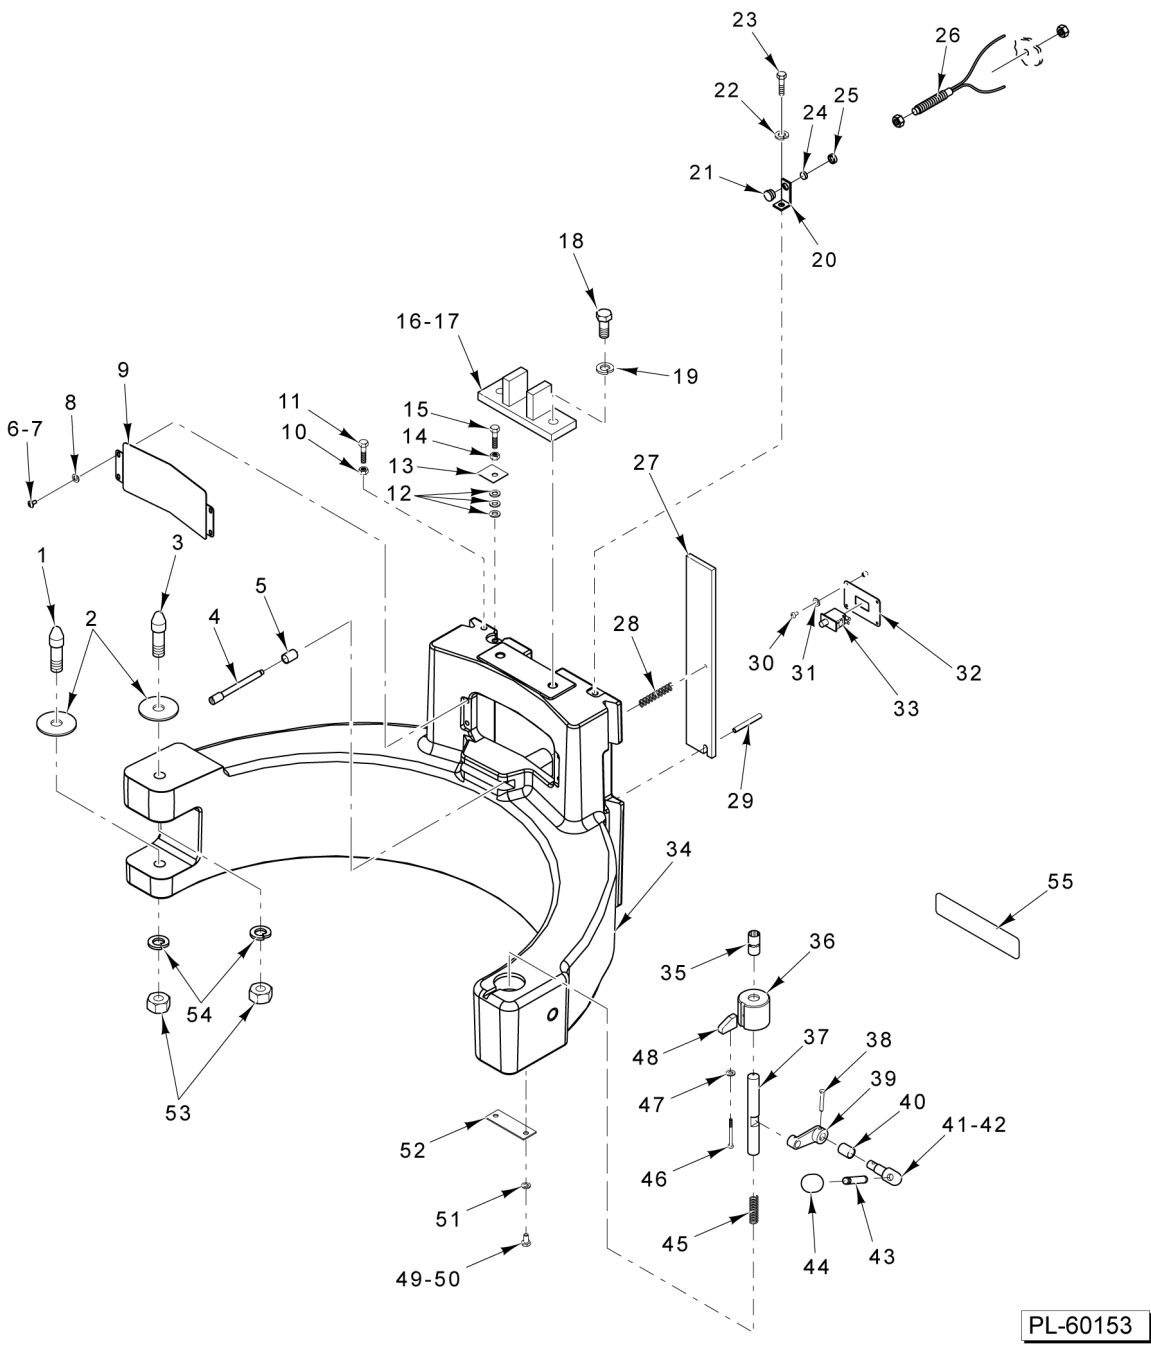

56 00-874139 Handle Assy. - Bowl Lock
57 00-937436 Harness - Interlock Switch
PARTS NOT ILLUSTRATED

**BOWL SUPPORT
(ALL EXCEPT HL1400N SERIES)**

**BOWL SUPPORT
(ALL EXCEPT HL1400N SERIES)**

ILLUS.	PART NO.	NAME OF PART	AMT.
PL-60153			
1	00-916021	Pin - Bowl.....	1
2	00-916022	Bushing - Bowl Support.....	2
3	00-916351	Pin - Upper Bowl.....	1
4	00-874387	Pin - Limit.....	1
5	00-874492	Bushing - Bowl-In.....	1
6	SC-128-96	Mach. Screw 8-32 x 3/8 Phil. Truss Hd. (SST) (ML-141074 & ML-141078).....	4
7	SC-121-71	Mach. Screw 8-32 x 3/8 Tx. Button Hd. (ML-141077 & ML-141081).....	4
8	WL-006-02	Lockwasher #8 Helical (SST).....	4
9	00-916605	Shield - Yoke.....	1
10	NS-013-14	Nut 5/16-18 Hex.....	1
11	SC-036-40	Cap Screw 5/16-18 x 1-1/4 Hex Hd.....	1
12	WS-006-36	Washer.....	3
13	00-916359	Plate - Stop Bowl Travel.....	1
14	NS-013-14	Nut 5/16-18 Hex.....	1
15	SC-036-40	Cap Screw 5/16-18 x 1-1/4 Hex Hd.....	1
16	00-873352-00003	Actuator - Bracket (HL800 Series).....	1
17	00-873352-00002	Actuator - Bracket (HL1400 Series).....	1
18	SC-062-88	Cap Screw 1/2-13 x 1-1/4 Hex Hd.....	2
19	WL-004-11	Lockwasher 1/2 Helical.....	2
20	00-916079	Bracket - Magnet.....	1
21	00-917358	Holder - Magnet (Lower).....	1
22	WL-003-44	Lockwasher 5/16 Helical.....	1
23	SC-087-23	Cap Screw 5/16-18 x 1/2 Hex Socket Hd.....	1
24	00-874875	Magnet - Disc.....	1
25	00-917357	Holder - Magnet (Upper).....	1
26	00-087711-00352	Switch - Reed.....	1
27	00-874566-00002	Plate - Bowl In Switch.....	1
28	00-873377	Spring - Bowl Pin.....	1
29	RP-004-28	Pin - Roll 0.250.....	1
30	SC-018-33	Mach. Screw 8-32 x 5/16 Phil. Pan Hd.....	2
31	WL-003-12	Lockwasher #8 Helical.....	2
32	00-874479	Plate - Bowl In Switch.....	1
33	00-087711-00338	Switch - Panel Front.....	1
34	00-873337	Yoke - Bowl.....	1
35	00-874390	Bushing - Bowl Lock.....	1
36	00-874376	Button - Bowl Rest.....	1
37	00-874391	Pin - Bowl.....	1
38	00-874388	Detent - Clevis Pin.....	1
39	00-874218	Clevis - Bowl Lock.....	1
40	00-874138	Bushing - Bowl Pin Cam.....	1
41	00-874220	Handle - Bowl Pin.....	1
42	00-874139-00002	Handle Assy. - Bowl Lock (ML-141077 & ML-141081) (Items 41, 43, & 44 Welded)	1
43	00-874197	Shaft - Bowl Pin Handle.....	1
44	00-875356	Handle - Lift Lever.....	1
45	00-874198	Spring - Bowl Pin.....	1
46	SC-092-27	Cap Screw 8-32 x 1-3/4 Hex Socket Hd.....	1
47	WL-003-12	Lockwasher #8 Helical.....	1
48	00-874380	Ramp - Wear.....	1
49	SC-036-14	Cap Screw 1/4-20 x 1/2 Hex Hd. (ML-141074 & ML-141078).....	2
50	SC-121-72	Mach. Screw 1/4-20 x 1/2 Tx. Button Hd. (SST) (ML-141077 & ML-141081).....	2
51	WL-003-38	Lockwasher 1/4 Helical.....	2
52	00-874199	Strap - Spring Retaining.....	1
53	NS-013-40	Nut 5/8-11 Hex.....	2
54	WL-004-18	Lockwasher 5/8 Light.....	2
55	00-938113	Label - Unlock Warning (Trilingual).....	1
56	00-874139	Handle Assy. - Bowl Lock (Incls. Items 41, 43, & 44).....	1
57	00-937436	Harness - Interlock Switch.....	1