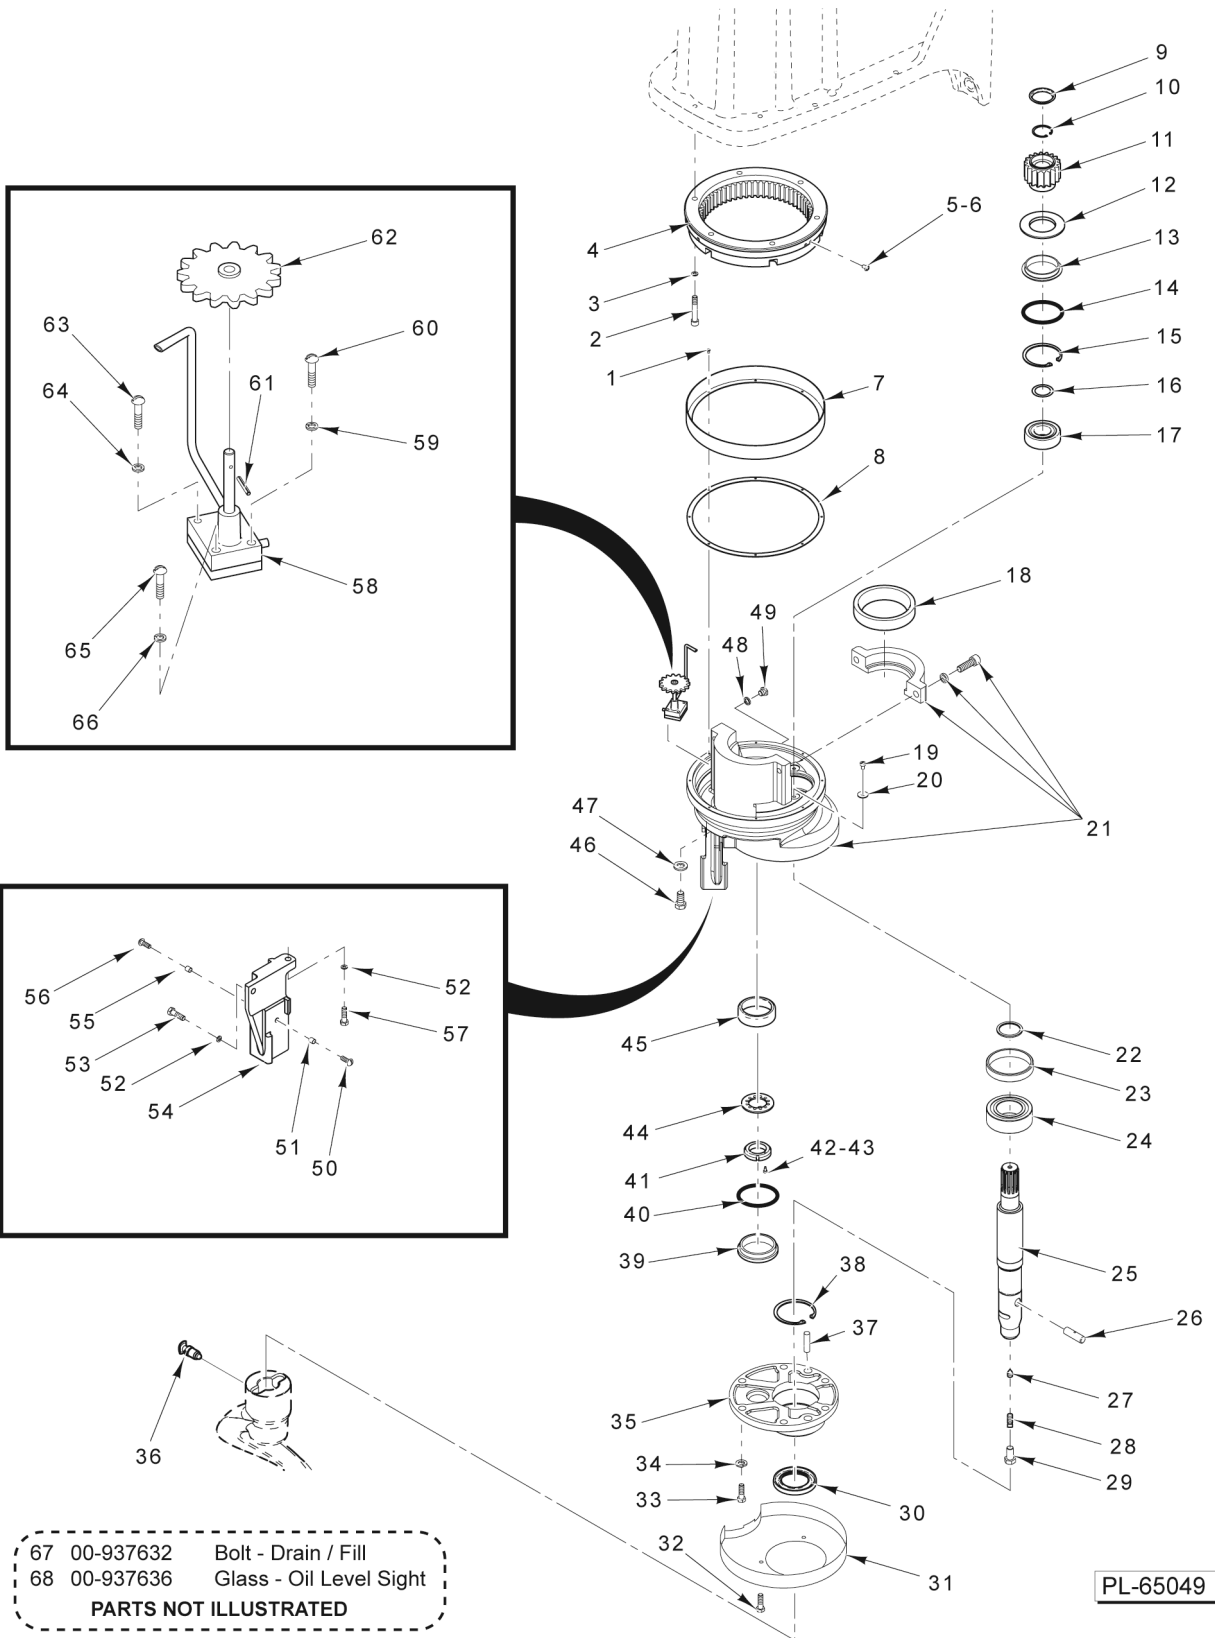

**PLANETARY  
(HL800 SERIES)**

**PLANETARY  
(HL800 SERIES)**

ILLUS.	PART NO.	NAME OF PART	AMT.
PL-60157			
1	SC-040-27	Cap Screw 3/8-16 x 2-1/4 Hex Socket Hd.....	6
2	WL-019-92	Lockwasher 3/8 Helical.....	6
3	00-438121	Gear - Internal (59T).....	1
4	SC-009-70	Mach. Screw 6-32 x 1/4 Slotted Rd. Hd.....	8
5	00-060071	Cap - Oil Retaining.....	1
6	RR-005-08	Retaining Ring.....	1
7	00-064732	Internal Pinion & Deflector Assy. (18T) (Incls. Item 8).....	1
8	00-065372	NLA - Obsolete--Deflector - Oil.....	1
9	00-073011	Baffle - Planetary Oil.....	1
10	00-067500-00021	O-Ring.....	1
11	RR-004-24	Retaining Ring.....	1
12	00-065408	Spacer - Agitator Shaft.....	1
13	BB-006-36	Ball Bearing.....	1
14	00-064478	Extension.....	1
15	00-064464	Gasket.....	1
16	WL-003-22	Lockwasher #10 Light.....	2
17	SC-081-17	Mach. Screw 10-32 x 1 Slotted Rd. Hd. (SST).....	2
18	00-290232-00001	Housing & Tubing Assy. (Incls. Items 19 thru 24).....	1
19	WL-003-22	Lockwasher #10 Light.....	1
20	SC-060-87	Mach. Screw 10-32 x 3/4 Slotted Rd. Hd. (SST).....	1
21	RP-002-08	Roll Pin 5/64 Dia. x 11/16 Lg.....	1
22	00-064614	Gear - Drive Assy.....	1
23	SC-009-68	Mach. Screw 8-32 x 3/4 Slotted Rd. Hd.....	1
24	WL-003-15	Lockwasher #8 Light.....	1
25	SC-062-20	Cap Screw 1/4-20 x 3/8 Hex Hd.....	2
26	WS-003-46	Washer.....	2
27	BR-002-14	Roller Bearing - Cup & Cone Assy.....	1
28	00-916068-00002	Planetary Assy. (Incls. Bearing Cap).....	1
29	WS-021-20	Washer (Nylon).....	1
30	SC-129-38	Cap Screw 7/16-20 x 1 Hex Hd. (SST).....	1
31	00-916065	Seal - Oil.....	1
32	00-916048	Shaft - Agitator (Incls. Item 33).....	1
33	BB-007-39	Ball Bearing - M.R.C. #207-SZZ.....	1
34	00-873953	Pin - Agitator Shaft.....	1
35	00-007744	Set Screw Hlds., Cone Pt.....	1
36	SC-047-41	Set Screw 3/8-16 x 3/8 Hex Hlds., Cup Pt.....	1
37	00-064723	Plug - Agitator Shaft.....	1
38	00-875958	Key - Chamfered.....	1
39	00-874145	Plunger Assy.....	1
40	00-437496-00002	Cap - Seal (Painted).....	1
41	00-067500-00021	O-Ring.....	1
42	00-065277	Cap Screw Socket Hd.....	1
43	WL-003-15	Lockwasher #8 Light.....	1
44	00-065275	Bearing - Special Lock Nut.....	1
45	00-064982	Washer - Tongue.....	1
46	BR-002-15	Roller Bearing - Cup & Cone Assy.....	1
47	SC-021-54	Mach. Screw 5/16-18 x 7/8 Slotted Rd. Hd. (SST).....	2
48	00-874181	Spacer - Scraper Arm.....	2
49	SC-041-31	Cap Screw 3/8-16 x 1-1/4 Hex Hd. (SST).....	1
50	SC-041-49	Cap Screw 3/8-16 x 1 Hex Hd. (SST).....	1
51	WL-006-28	Lockwasher 3/8 Helical.....	2
52	00-873284-00002	Bracket - Bowl Scraper.....	1
53	00-064465-00001	Plug - Oil Fill.....	1
54	WS-021-20	Washer (Nylon).....	1
55	SC-021-39	Mach. Screw 1/4-20 x 5/8 Slotted Rd. Hd. (SST) (ML-141074).....	3
56	SC-128-80	Mach. Screw 1/4-20 x 3/8 Tx. Button Hd. (SST) (ML-141077).....	3