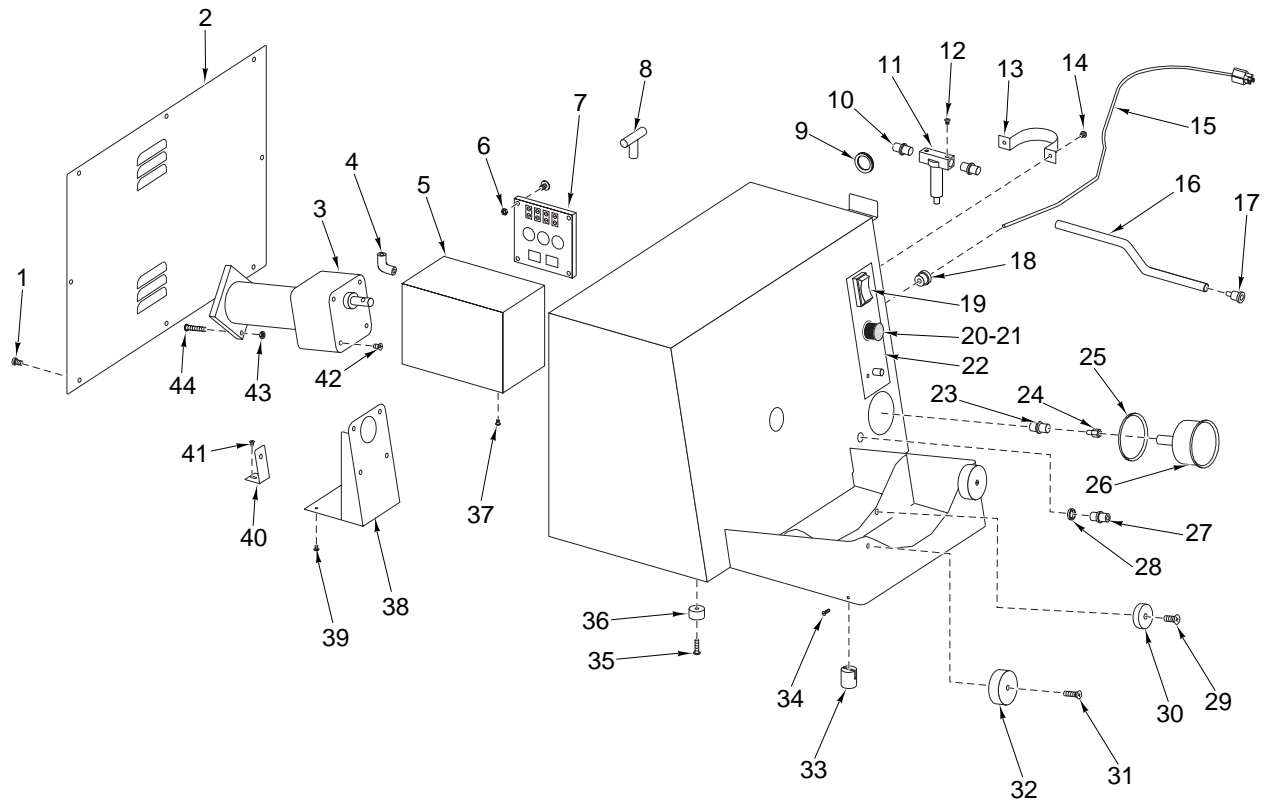

PL-53069

VACUUM MARINATOR ASSEMBLY

VACUUM MARINATOR ASSEMBLY

ILLUS. PL-53069	PART NO.	NAME OF PART	AMT.
1	SC-053-35	Mach. Screw 8-32 x $\frac{3}{8}$ Truss Hd., Slotted	8
2	00-479205	Panel - Access	1
3	00-479213	Motor - Drive	1
4	FP-089-09	Fitting - Plastic Tube	1
5	00-479230	Pump - Vacuum	1
6	NS-031-15	Stop Nut - Special 10-24 Hex (SST)	2
7	00-479222	Board - PC Drive (Includes potentiometer)	1
8	FP-089-11	Fitting - Plastic Tube	1
9	00-479232	Grommet - Rubber	1
10	FP-089-10	Fitting - Plastic Tube	2
11	00-479229	Filter - Air Line (Includes plastic element)	1
12	SC-123-03	Screw - Mach. 10-24 x $\frac{1}{4}$	2
13	00-479217	Guard - Filter	1
14	SC-066-13	Mach. Screw 8-32 x $\frac{1}{4}$ Phil. Truss Hd.	2
15	00-117542-00026	Cord & Plug Assy (3 Cond., 114 V.)	1
16	00-547966	Hose (Cut to length)	AR
17	00-479224	Coupling - Quick-Connect	1
18	FE-023-26	Plug - Strain Relief	1
19	00-087711-00300	Switch - Rocker	1
20	00-479223	Timer - 60 Min.	1
21	00-437775	Knob - Potentiometer	2
22	00-479019	Label - Timer	1
23	FP-088-30	Fitting - Hose	1
24	00-479242	Damper - Gage	1
25	00-479287	Clamp - Collar	1
26	00-479241	Gage - Vacuum	1
27	00-479221	Nipple - Quick-Connect	1
28	FP-089-12	Nut - Lock, Pipe $\frac{1}{4}$	1
29	SC-022-32	Mach. Screw $\frac{1}{4}$ - 20 x $\frac{1}{2}$ Flat Hd.	2
30	00-479212	Guide - Barrel	2
31	SC-022-45	Screw - Mach. $\frac{5}{16}$-18 x $\frac{3}{4}$	2
32	00-479206	Roller - Plastic Bearing	2
33	00-479218	Stand - Plastic, Front	2
34	SC-115-35	Mach. Screw 8-32 x $\frac{1}{2}$ Flat Hd.	2
35	SC-053-03	Mach. Screw 10-24 x $\frac{3}{4}$ Truss Hd., Slotted	4
36	00-479228	Foot	4
37	SC-066-13	Mach. Screw 8-32 x $\frac{1}{4}$ Phil. Truss Hd.	3
38	00-479215	Bracket - Motor, Front	1
39	SC-123-03	Screw - Mach. 10-24 x $\frac{1}{4}$	4
40	00-479216	Bracket - Motor, Rear	1
41	SC-066-13	Mach. Screw 8-32 x $\frac{1}{4}$ Phil. Truss Hd.	1
42	SC-066-22	Mach. Screw 10-32 x $\frac{3}{8}$ Truss Hd.	4
43	NS-031-15	Stop Nut - Special 10-24 Hex (SST)	1
44	SC-053-03	Mach. Screw 10-24 x $\frac{3}{4}$ Truss Hd., Slotted	1
	00-479182	Filter - Element (Plastic Element for Air Filter)	1