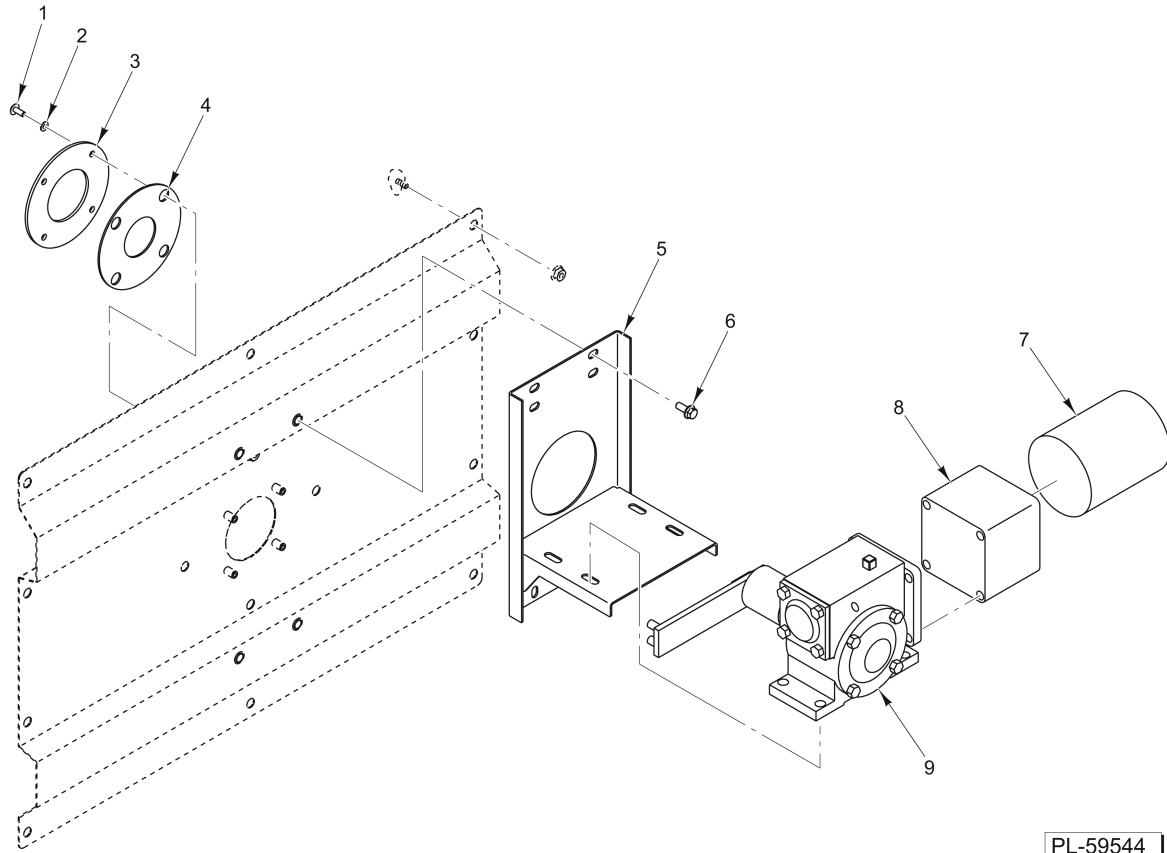

PL-59544

MOTOR ASSEMBLY

MOTOR ASSEMBLY

ILLUS.	PART NO.	NAME OF PART	AMT.
PL-59544			
1	SC-066-06	Mach. Screw 10-24 x 1/2 Phil. Truss Hd. (SST).....	4
2	WS-031-54	Washer (Teflon).....	4
3	00-891791	Bracket - Drive Motor Gasket.....	1
4	00-891792	Gasket - Drive Motor (Teflon).....	1
5	00-891795	Bracket - Motor.....	1
6	SC-121-61	Mach. Screw 1/4 - 20 x 5/8 Hex Washer Hd.....	4
7	00-945121	Motor - Drive (With Cap).....	1
8	00-945122	Reducer - Gear Speed.....	1
9	00-945123	Box - Gear Drive.....	1