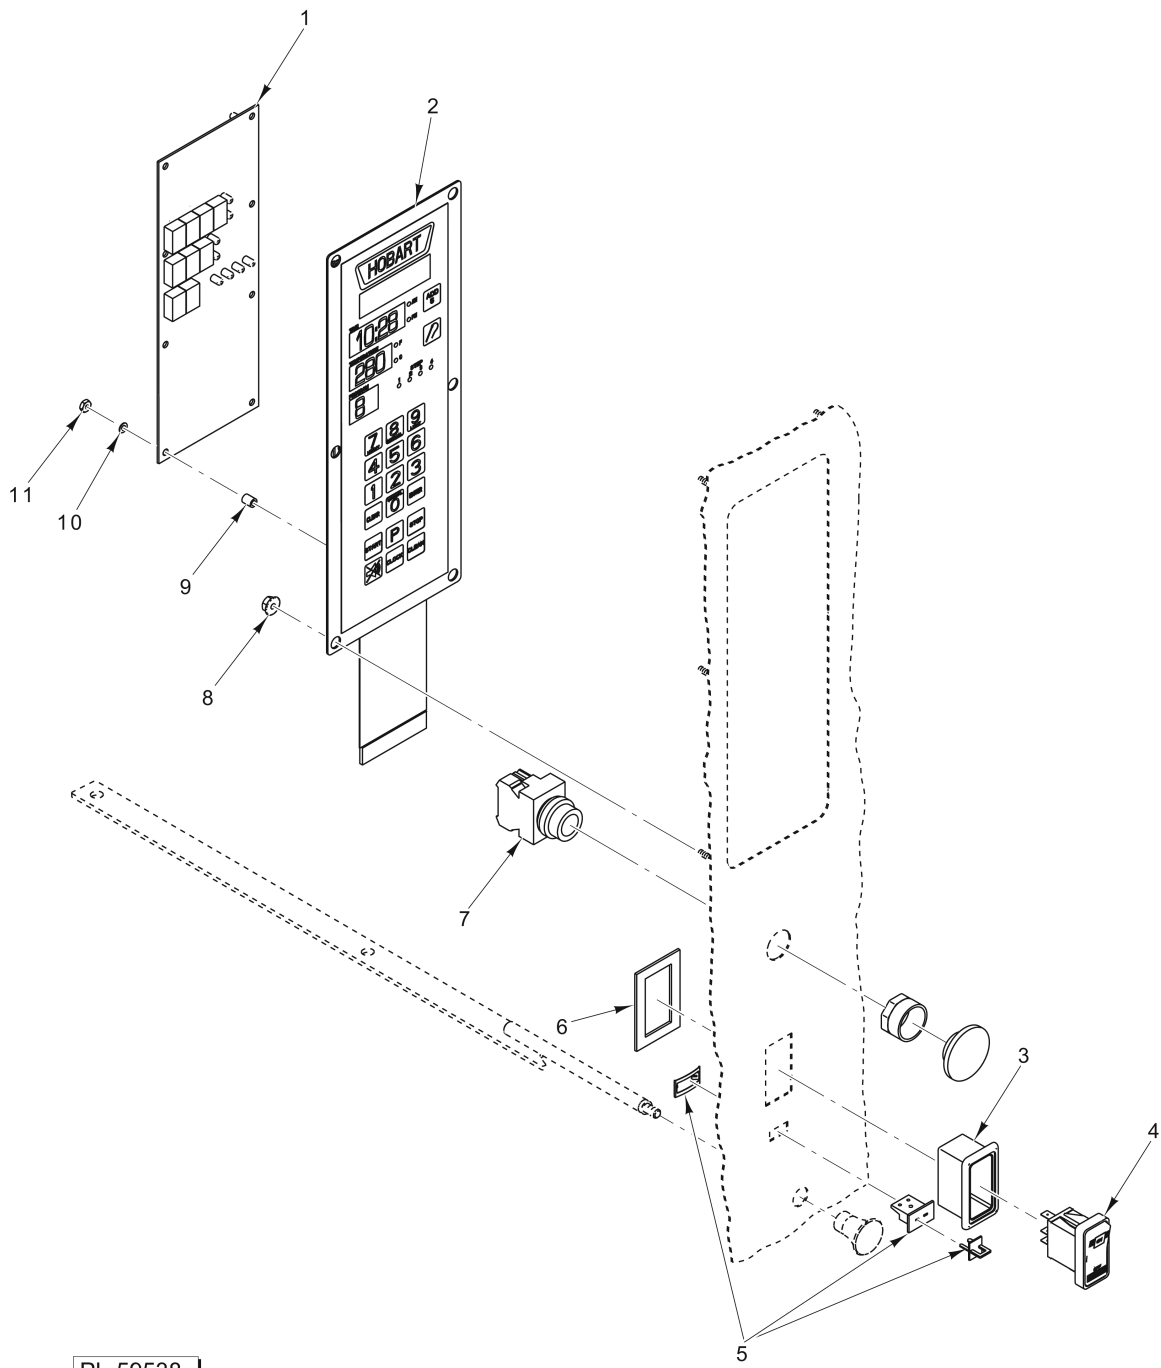

Table of Contents

5	CONTROL PANEL (CUSTOMER SIDE)
7	CONTROL PANEL (USER SIDE)
9	ELECTRICAL COMPONENTS
11	DOOR (WITH HINGE ON LEFT)
13	DOOR (WITH HINGE ON RIGHT)
15	PLATES AND COVERS
17	LIGHT ASSEMBLY
19	FAN ASSEMBLY
21	FAN DUCT
23	HEATING ELEMENT ASSEMBLY
25	DRAIN TRAY
27	MOTOR ASSEMBLY
29	PUMP MOUNTING
31	ACCESSORIES

PL-59625

**CONTROL PANEL
(CUSTOMER SIDE)**

**CONTROL PANEL
(CUSTOMER SIDE)**

ILLUS.	PART NO.	NAME OF PART	AMT.
PL-59625			
1	00-891585	Plate - Control Cover.....	1
2	00-891568	Overlay.....	1
3	NS-038-13	Lock Nut 10-24 Hex.....	6
4	00-891232	Switch - Push-button.....	1
5	NS-038-13	Lock Nut 10-24 Hex.....	2
6	00-891370	Plate - Overlay Retaining.....	1
7	00-891369	Cover - Auto-Clean.....	1
8	00-891570	Overlay - Auto-Clean.....	1

PL-59538

**CONTROL PANEL
(USER SIDE)**

**CONTROL PANEL
(USER SIDE)**

ILLUS.	PART NO.	NAME OF PART	AMT.
PL-59538			
1	00-891950	Board - Display (Without VFD).....	1
2	00-945130	Keypad Assy.....	1
3	00-877913-00002	Bezel - Power Switch.....	1
4	00-877913-00001	Switch - Power.....	1
5	00-891282	Jack - Miniature Panel.....	1
6	00-877938	Spacer - Switch.....	1
7	00-891232	Switch - Push-button.....	1
8	NS-038-13	Lock Nut 10-24 Hex.....	6
9	00-877966	Standoff.....	8
10	WL-013-05	Lockwasher #6 Internal.....	8
11	NS-011-07	Nut 6-32 Hex (SST).....	8
	00-891910	Cable - Ribbon (Display Board to Main CPU).....	1