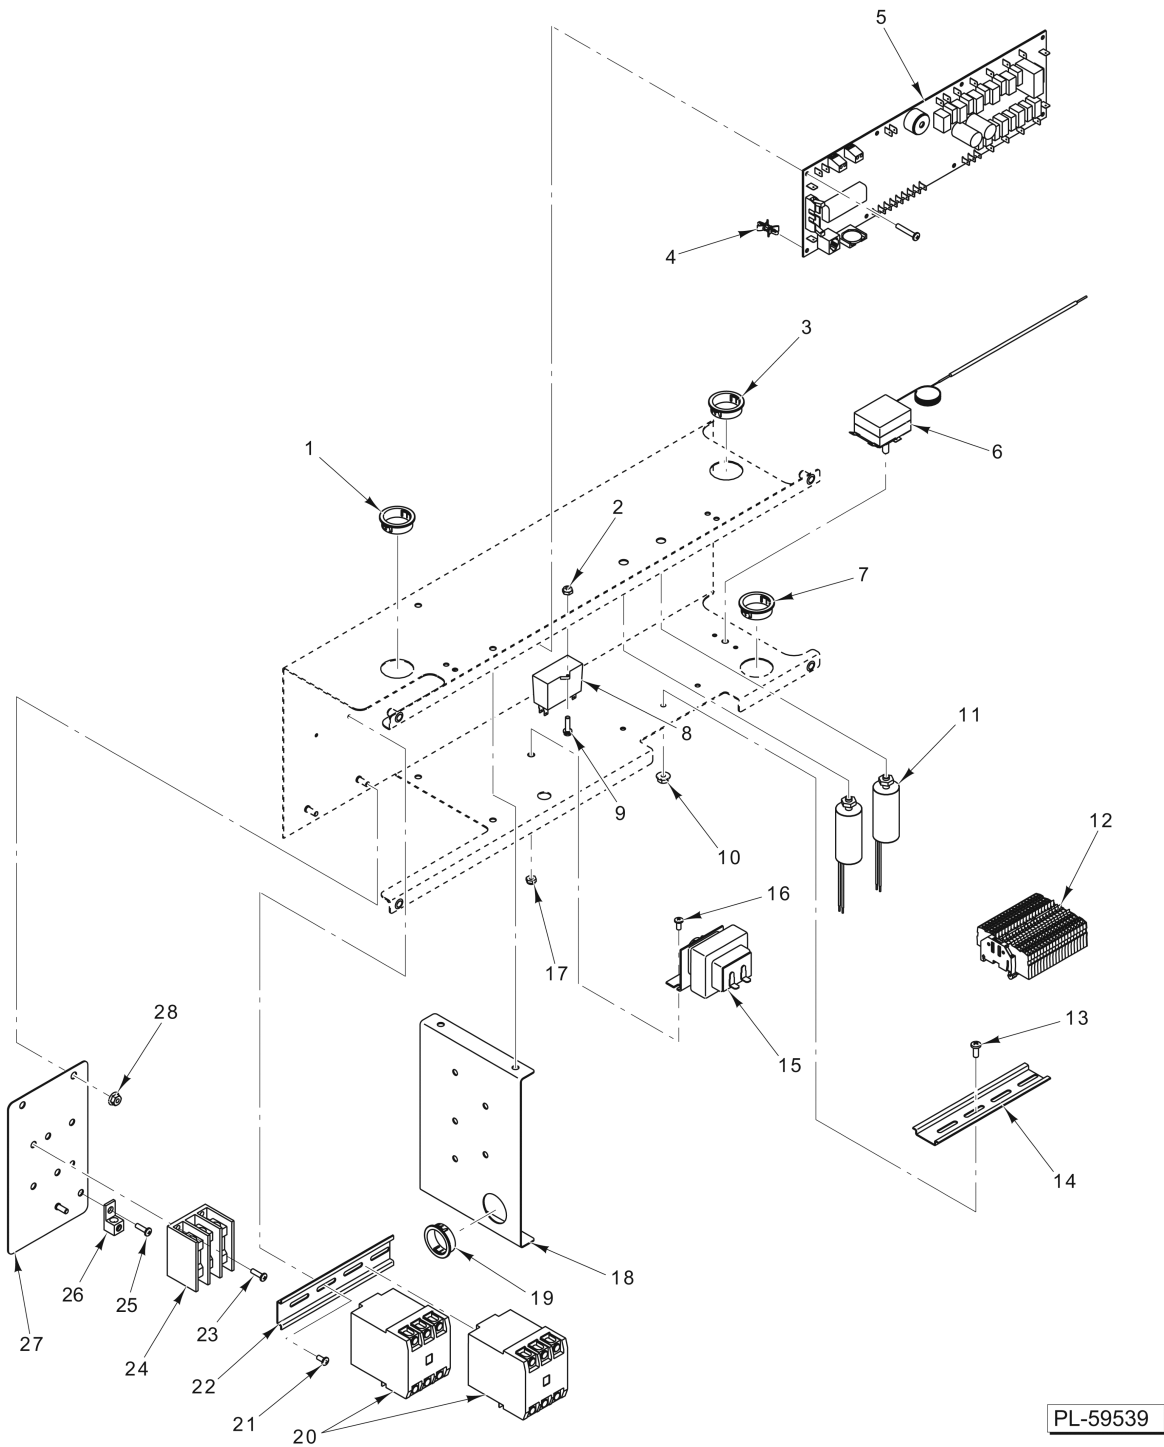

Table of Contents

5	CONTROL PANEL (CUSTOMER SIDE)
7	CONTROL PANEL (USER SIDE)
9	ELECTRICAL COMPONENTS
11	DOOR (WITH HINGE ON LEFT)
13	DOOR (WITH HINGE ON RIGHT)
15	PLATES AND COVERS
17	LIGHT ASSEMBLY
19	FAN ASSEMBLY
21	FAN DUCT
23	HEATING ELEMENT ASSEMBLY
25	DRAIN TRAY
27	MOTOR ASSEMBLY
29	PUMP MOUNTING
31	ACCESSORIES

PL-59625

**CONTROL PANEL
(CUSTOMER SIDE)**

**CONTROL PANEL
(CUSTOMER SIDE)**

ILLUS.	PART NO.	NAME OF PART	AMT.
PL-59625			
1	00-891585	Plate - Control Cover.....	1
2	00-891568	Overlay.....	1
3	NS-038-13	Lock Nut 10-24 Hex.....	6
4	00-891232	Switch - Push-button.....	1
5	NS-038-13	Lock Nut 10-24 Hex.....	2
6	00-891370	Plate - Overlay Retaining.....	1
7	00-891369	Cover - Auto-Clean.....	1
8	00-891570	Overlay - Auto-Clean.....	1

PL-59538

**CONTROL PANEL
(USER SIDE)**

**CONTROL PANEL
(USER SIDE)**

ILLUS.	PART NO.	NAME OF PART	AMT.
PL-59538			
1	00-891950	Board - Display (Without VFD).....	1
2	00-945130	Keypad Assy.....	1
3	00-877913-00002	Bezel - Power Switch.....	1
4	00-877913-00001	Switch - Power.....	1
5	00-891282	Jack - Miniature Panel.....	1
6	00-877938	Spacer - Switch.....	1
7	00-891232	Switch - Push-button.....	1
8	NS-038-13	Lock Nut 10-24 Hex.....	6
9	00-877966	Standoff.....	8
10	WL-013-05	Lockwasher #6 Internal.....	8
11	NS-011-07	Nut 6-32 Hex (SST).....	8
	00-891910	Cable - Ribbon (Display Board to Main CPU).....	1