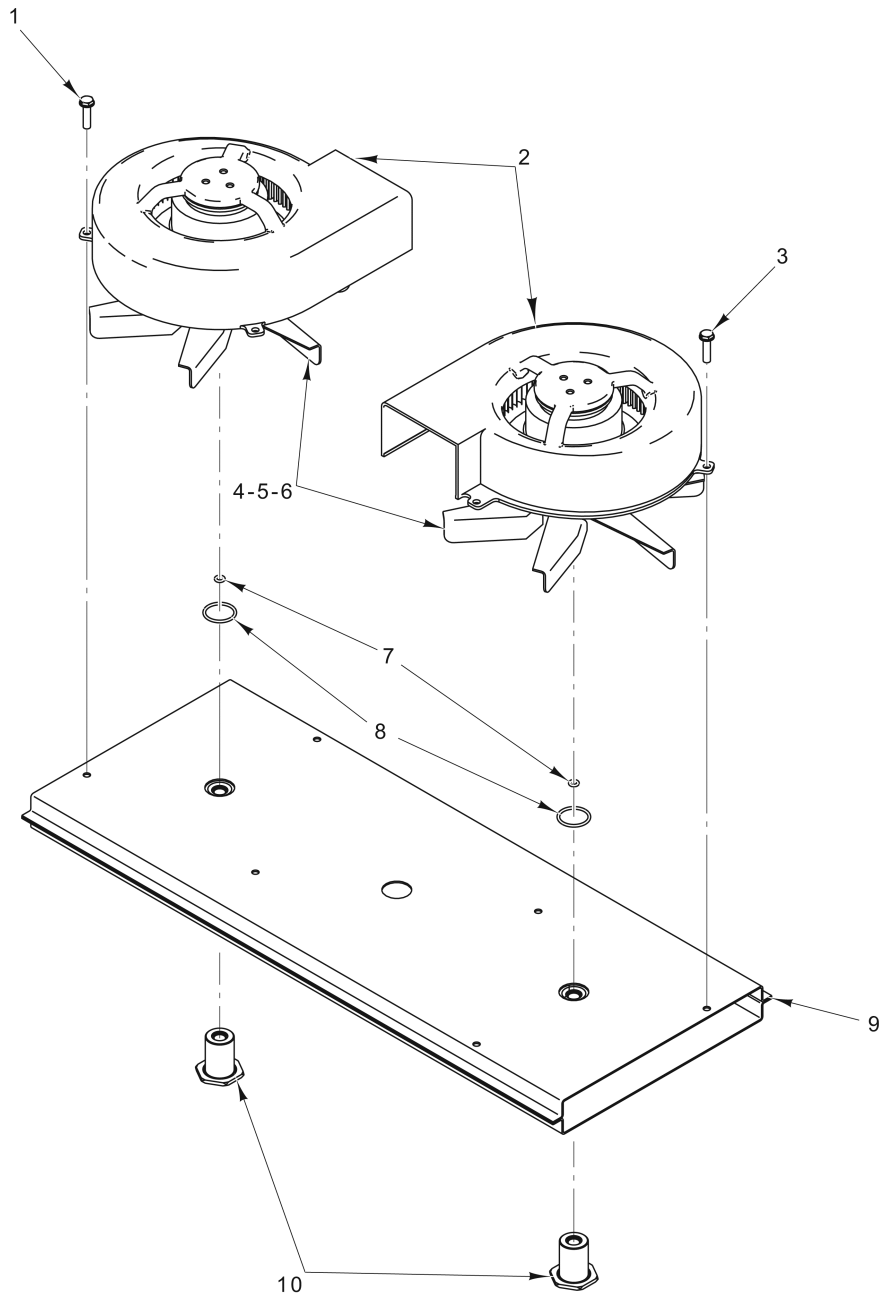

PL-59628

PLATES AND COVERS

PLATES AND COVERS

ILLUS.	PART NO.	NAME OF PART	AMT.
PL-59628			
1	00-891778	Cover - Side (LH).....	1
2	SC-066-06	Mach. Screw 10-24 x 1/2 Phil. Truss Hd. (SST).....	AR
3	00-891779	Cover - Top.....	1
4	00-891817	Cover - Control Panel Top.....	1
5	SC-066-06	Mach. Screw 10-24 x 1/2 Phil. Truss Hd. (SST).....	6
6	SC-066-06	Mach. Screw 10-24 x 1/2 Phil. Truss Hd. (ML-137713 & ML-137714).....	AR
7	00-891637	Back - Outer (ML-137713 & ML-137714).....	1
8	00-891636	Back - Inner (ML-137713 & ML-137714).....	1
9	SC-066-06	Mach. Screw 10-24 x 1/2 Phil. Truss Hd. (SST).....	AR
10	00-891926	Cover - Upper Side.....	1
11	00-891430	Thumb Screw 10-24 x 1/2.....	2
12	00-891986	Cover - Pump.....	1
13	00-891928	Plate - Utility.....	1
14	SC-121-61	Mach. Screw 1/4-20 x 5/8 Hex Washer Hd.....	AR
15	00-891845	Support - Foot Assembly.....	1
16	00-041960	Insert - Threaded.....	AR
17	00-877940	Pin - Support.....	7
18	00-877923-00001	Disc - Rotor Assy. (Incls. Items 17, 19, & 20) (SST).....	1
19	SL-005-09	Spring - Loading.....	7
20	NS-015-11	Nut 5/16-18 Hex (SST).....	7
21	00-877988	Support - Bearing.....	1
22	SC-066-06	Mach. Screw 10-24 x 1/2 Phil. Truss Hd. (SST).....	10

PL-59540

LIGHT ASSEMBLY

LIGHT ASSEMBLY

ILLUS.	PART NO.	NAME OF PART	AMT.
PL-59540			
1	00-891758	Light Assy.....	1
2	SC-112-90	Mach. Screw 4-40 x 1 Slotted Pan Hd.....	2
3	00-891379	Block - High Temperature.....	1
4	00-891747	Cover - Glass Light.....	1
5	00-891931	Gasket - Light Bezel.....	1
6	00-891746	Bezel Assy.....	1
7	00-891403	Gasket - Graphite (Non-Wrapped).....	1
8	NS-038-13	Lock Nut 10-24.....	AR
9	00-891930	Retainer - Glass.....	1
10	NS-038-13	Lock Nut 10-24.....	AR
11	00-891767	Bulb - Light.....	1
12	NS-009-02	Nut 4-40 Hex.....	2
13	WL-007-07	Lockwasher #8 External.....	2