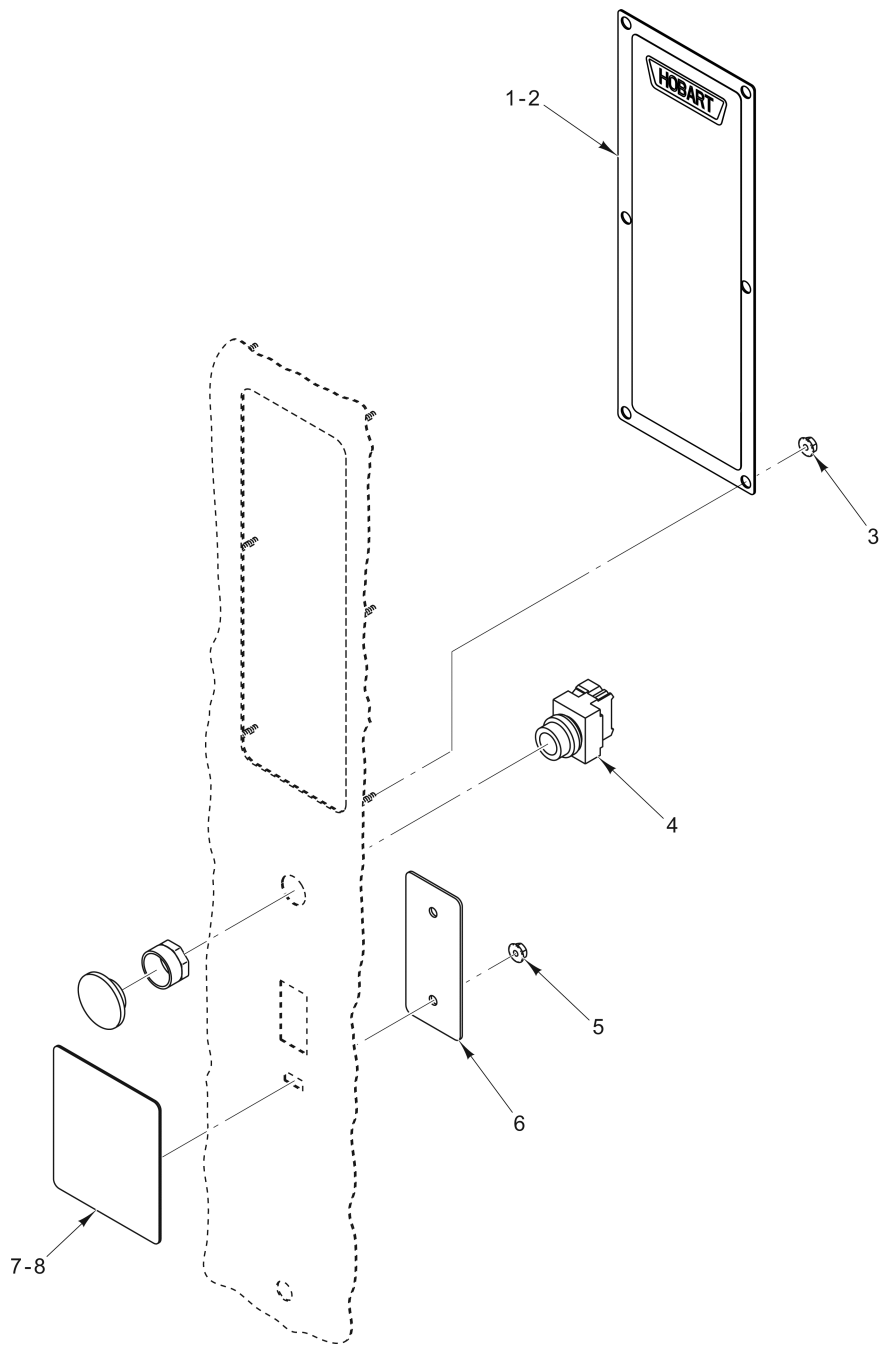

Table of Contents

5	CONTROL PANEL (CUSTOMER SIDE)
7	CONTROL PANEL (USER SIDE)
9	ELECTRICAL COMPONENTS
11	DOOR (WITH HINGE ON LEFT)
13	DOOR (WITH HINGE ON RIGHT)
15	PLATES AND COVERS
17	LIGHT ASSEMBLY
19	FAN ASSEMBLY
21	FAN DUCT
23	HEATING ELEMENT ASSEMBLY
25	DRAIN TRAY
27	MOTOR ASSEMBLY
29	PUMP MOUNTING
31	ACCESSORIES

PL-59625

**CONTROL PANEL
(CUSTOMER SIDE)**

**CONTROL PANEL
(CUSTOMER SIDE)**

ILLUS.	PART NO.	NAME OF PART	AMT.
PL-59625			
1	00-891585	Plate - Control Cover.....	1
2	00-891568	Overlay.....	1
3	NS-038-13	Lock Nut 10-24 Hex.....	6
4	00-891232	Switch - Push-button.....	1
5	NS-038-13	Lock Nut 10-24 Hex.....	2
6	00-891370	Plate - Overlay Retaining.....	1
7	00-891369	Cover - Auto-Clean.....	1
8	00-891570	Overlay - Auto-Clean.....	1

PL-59538

**CONTROL PANEL
(USER SIDE)**

**CONTROL PANEL
(USER SIDE)**

ILLUS.	PART NO.	NAME OF PART	AMT.
PL-59538			
1	00-891950	Board - Display (Without VFD).....	1
2	00-945130	Keypad Assy.....	1
3	00-877913-00002	Bezel - Power Switch.....	1
4	00-877913-00001	Switch - Power.....	1
5	00-891282	Jack - Miniature Panel.....	1
6	00-877938	Spacer - Switch.....	1
7	00-891232	Switch - Push-button.....	1
8	NS-038-13	Lock Nut 10-24 Hex.....	6
9	00-877966	Standoff.....	8
10	WL-013-05	Lockwasher #6 Internal.....	8
11	NS-011-07	Nut 6-32 Hex (SST).....	8
	00-891910	Cable - Ribbon (Display Board to Main CPU).....	1