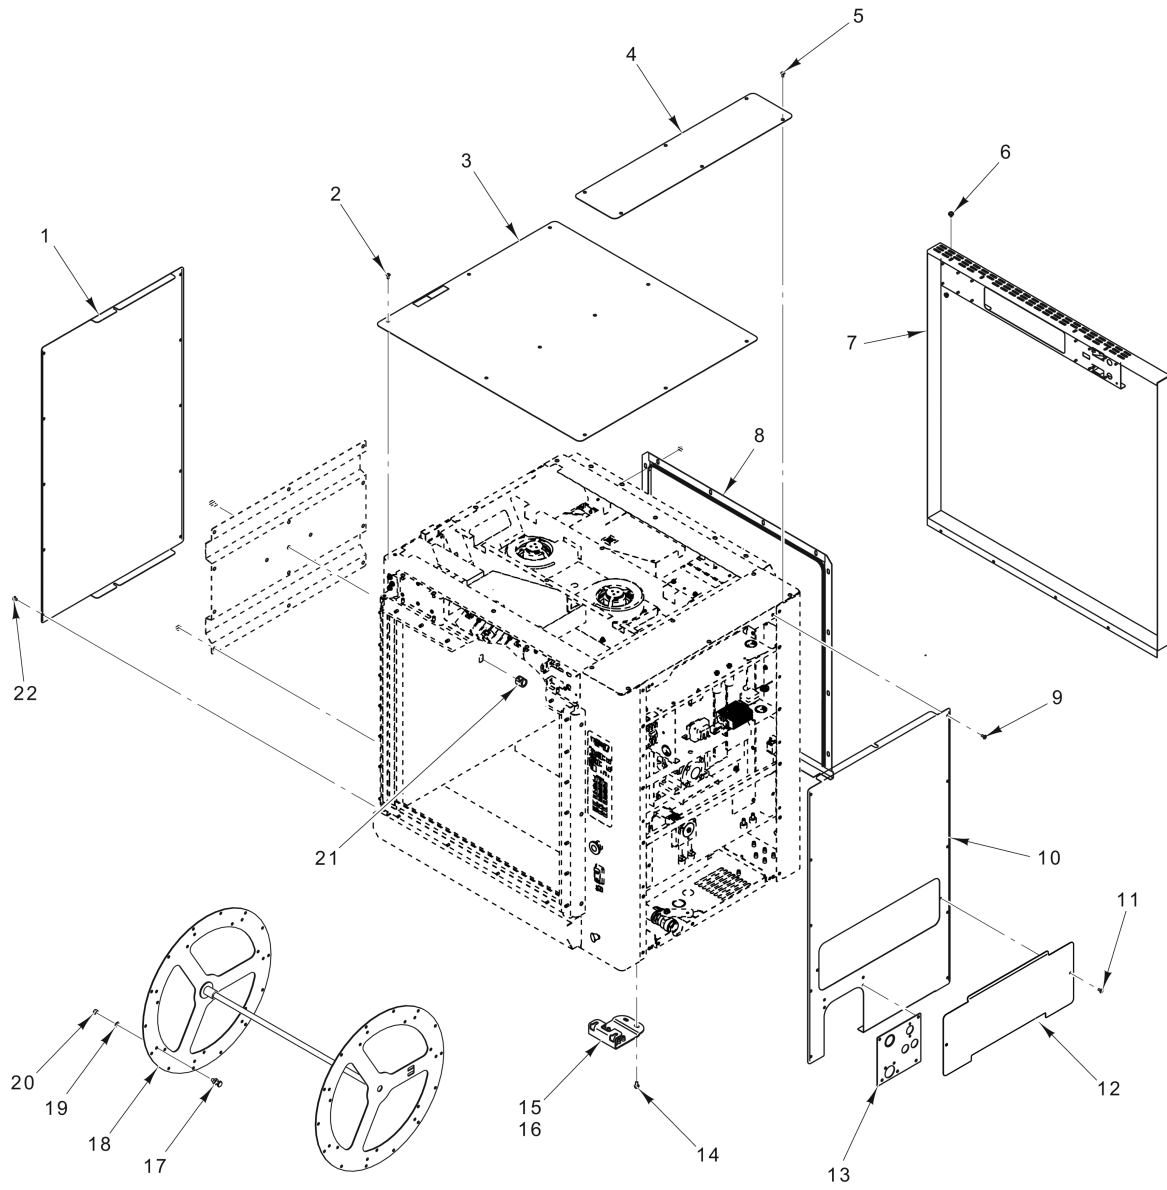

PL-59628

PLATES AND COVERS

PLATES AND COVERS

ILLUS.	PART NO.	NAME OF PART	AMT.
PL-59628			
1	00-891778	Cover - Side (LH).....	1
2	SC-066-06	Mach. Screw 10-24 x 1/2 Phil. Truss Hd. (SST).....	AR
3	00-891779	Cover - Top.....	1
4	00-891817	Cover - Control Panel Top.....	1
5	SC-066-06	Mach. Screw 10-24 x 1/2 Phil. Truss Hd. (SST).....	6
6	SC-066-06	Mach. Screw 10-24 x 1/2 Phil. Truss Hd. (ML-137713 & ML-137714).....	AR
7	00-891637	Back - Outer (ML-137713 & ML-137714).....	1
8	00-891636	Back - Inner (ML-137713 & ML-137714).....	1
9	SC-066-06	Mach. Screw 10-24 x 1/2 Phil. Truss Hd. (SST).....	AR
10	00-891926	Cover - Upper Side.....	1
11	00-891430	Thumb Screw 10-24 x 1/2.....	2
12	00-891986	Cover - Pump.....	1
13	00-891928	Plate - Utility.....	1
14	SC-121-61	Mach. Screw 1/4-20 x 5/8 Hex Washer Hd.....	AR
15	00-891845	Support - Foot Assembly.....	1
16	00-041960	Insert - Threaded.....	AR
17	00-877940	Pin - Support.....	7
18	00-877923-00001	Disc - Rotor Assy. (Incls. Items 17, 19, & 20) (SST).....	1
19	SL-005-09	Spring - Loading.....	7
20	NS-015-11	Nut 5/16-18 Hex (SST).....	7
21	00-877988	Support - Bearing.....	1
22	SC-066-06	Mach. Screw 10-24 x 1/2 Phil. Truss Hd. (SST).....	10