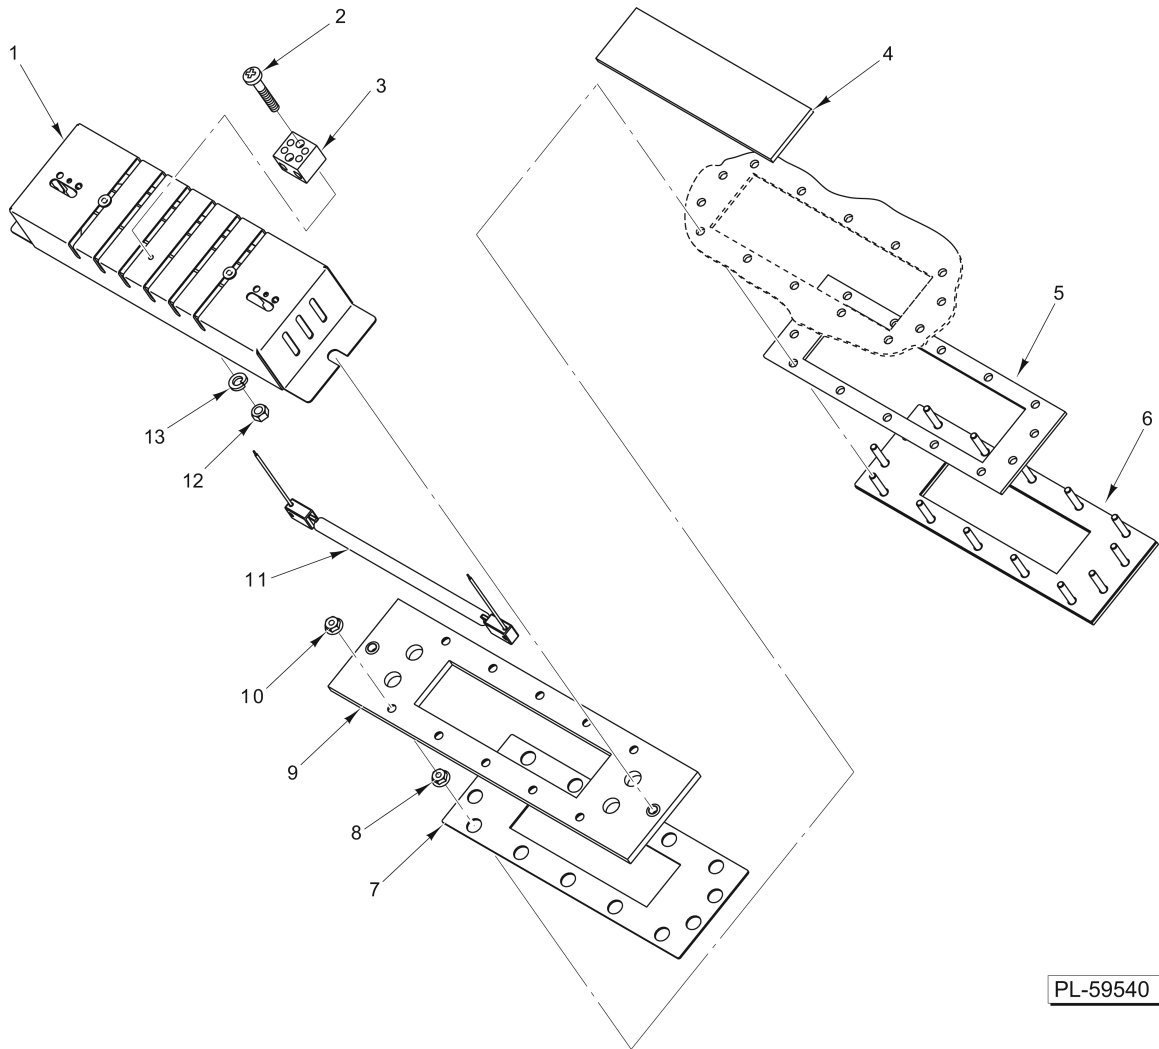

PL-59540

LIGHT ASSEMBLY

LIGHT ASSEMBLY

ILLUS.	PART NO.	NAME OF PART	AMT.
PL-59540			
1	00-891758	Light Assy.....	1
2	SC-112-90	Mach. Screw 4-40 x 1 Slotted Pan Hd.....	2
3	00-891379	Block - High Temperature.....	1
4	00-891747	Cover - Glass Light.....	1
5	00-891931	Gasket - Light Bezel.....	1
6	00-891746	Bezel Assy.....	1
7	00-891403	Gasket - Graphite (Non-Wrapped).....	1
8	NS-038-13	Lock Nut 10-24.....	AR
9	00-891930	Retainer - Glass.....	1
10	NS-038-13	Lock Nut 10-24.....	AR
11	00-891767	Bulb - Light.....	1
12	NS-009-02	Nut 4-40 Hex.....	2
13	WL-007-07	Lockwasher #8 External.....	2