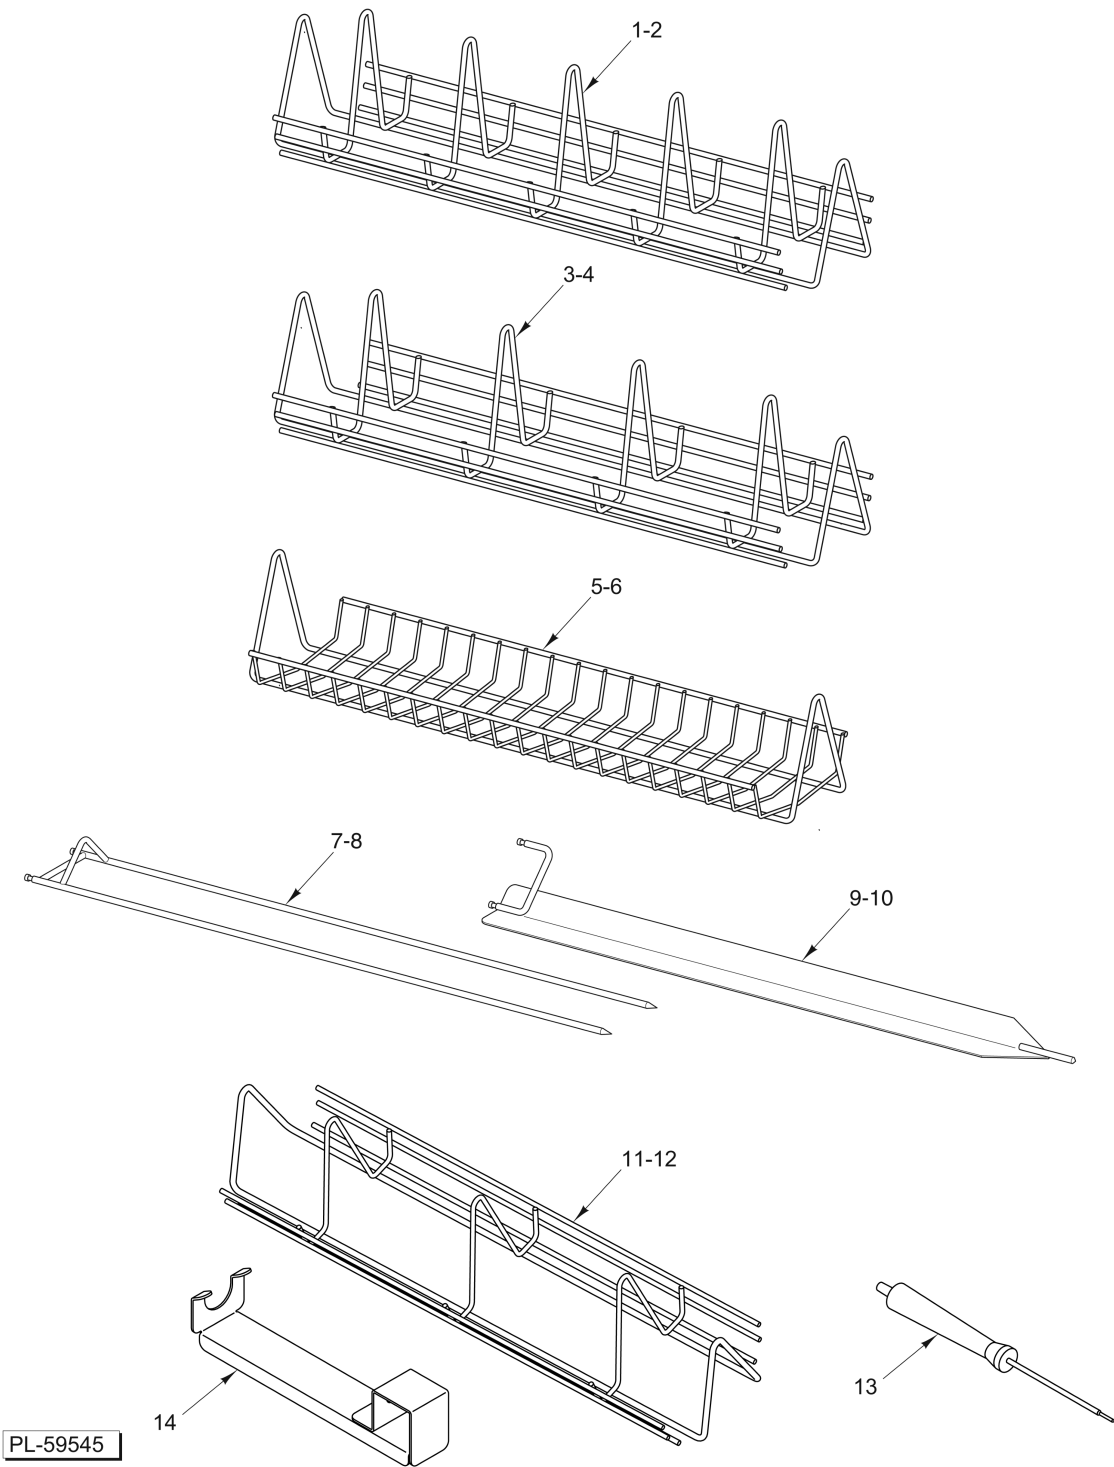

DRAIN TRAY

DRAIN TRAY

ILLUS.	PART NO.	NAME OF PART	AMT.
PL-59546			
1	NS-038-04	Lock Nut 1/4-20.....	AR
2	00-891404	Washer (SST).....	AR
3	00-945198	Tee 3/4 x 1/2 x 3/4.....	1
4	00-945199	Barb 1/2 - 1/4.....	1
5	FP-041-50	Pipe 3/4 x 13/8 (Brass).....	1
6	00-891640	Handle - Drain.....	1
7	00-945212	Linkage Assy. - Drain Control.....	1
8	00-891566	Valve - Ball.....	1
9	NS-038-04	Lock Nut 1/4-20.....	AR
10	00-891595	Bracket - Ball Valve.....	1
11	00-891597	Lever - Drain Control.....	1
12	SC-129-82	Shoulder Screw 1/4-20 x 1/4 Hex. Socket Hd. (SST).....	1

PL-59544

MOTOR ASSEMBLY

MOTOR ASSEMBLY

ILLUS.	PART NO.	NAME OF PART	AMT.
PL-59544			
1	SC-066-06	Mach. Screw 10-24 x 1/2 Phil. Truss Hd. (SST).....	4
2	WS-031-54	Washer (Teflon).....	4
3	00-891791	Bracket - Drive Motor Gasket.....	1
4	00-891792	Gasket - Drive Motor (Teflon).....	1
5	00-891795	Bracket - Motor.....	1
6	SC-121-61	Mach. Screw 1/4 - 20 x 5/8 Hex Washer Hd.....	4
7	00-945121	Motor - Drive (With Cap).....	1
8	00-945122	Reducer - Gear Speed.....	1
9	00-945123	Box - Gear Drive.....	1

PL-59629

PUMP MOUNTING

PUMP MOUNTING

ILLUS.	PART NO.	NAME OF PART	AMT.
PL-59629			
1	00-891599	Box - Pump Mounting.....	1
2	00-891442	Block - Terminal (4 Pos.).....	1
3	SC-112-42	Mach. Screw 6-32 x 1/2 Phil. Pan Hd.....	2
4	SC-022-19	Mach. Screw 10-24 x 1/2 Slotted Flat Hd. (SST).....	10
5	00-945217	Plate.....	1
6	SD-039-34	Self-Tapping Screw 10-16 x 3/4 Hex Washer Hd., Type AB.....	2
7	00-891763	Pump - Chemical Peristaltic.....	1
8	SD-039-34	Self-Tapping Screw 10-16 x 3/4 Hex Washer Hd., Type AB.....	2
9	00-891387	Clamp - Hose.....	2
10	00-891386	Clamp - Hose.....	1
11	00-891437-00001	Hose - Grease Out.....	1
12	00-891386	Clamp - Hose.....	1
13	00-891906-00003	Hose - Grease In (12 In.).....	1
14	00-891450	Hose - Assembly 11 1/2" Long wth Clamp.....	1