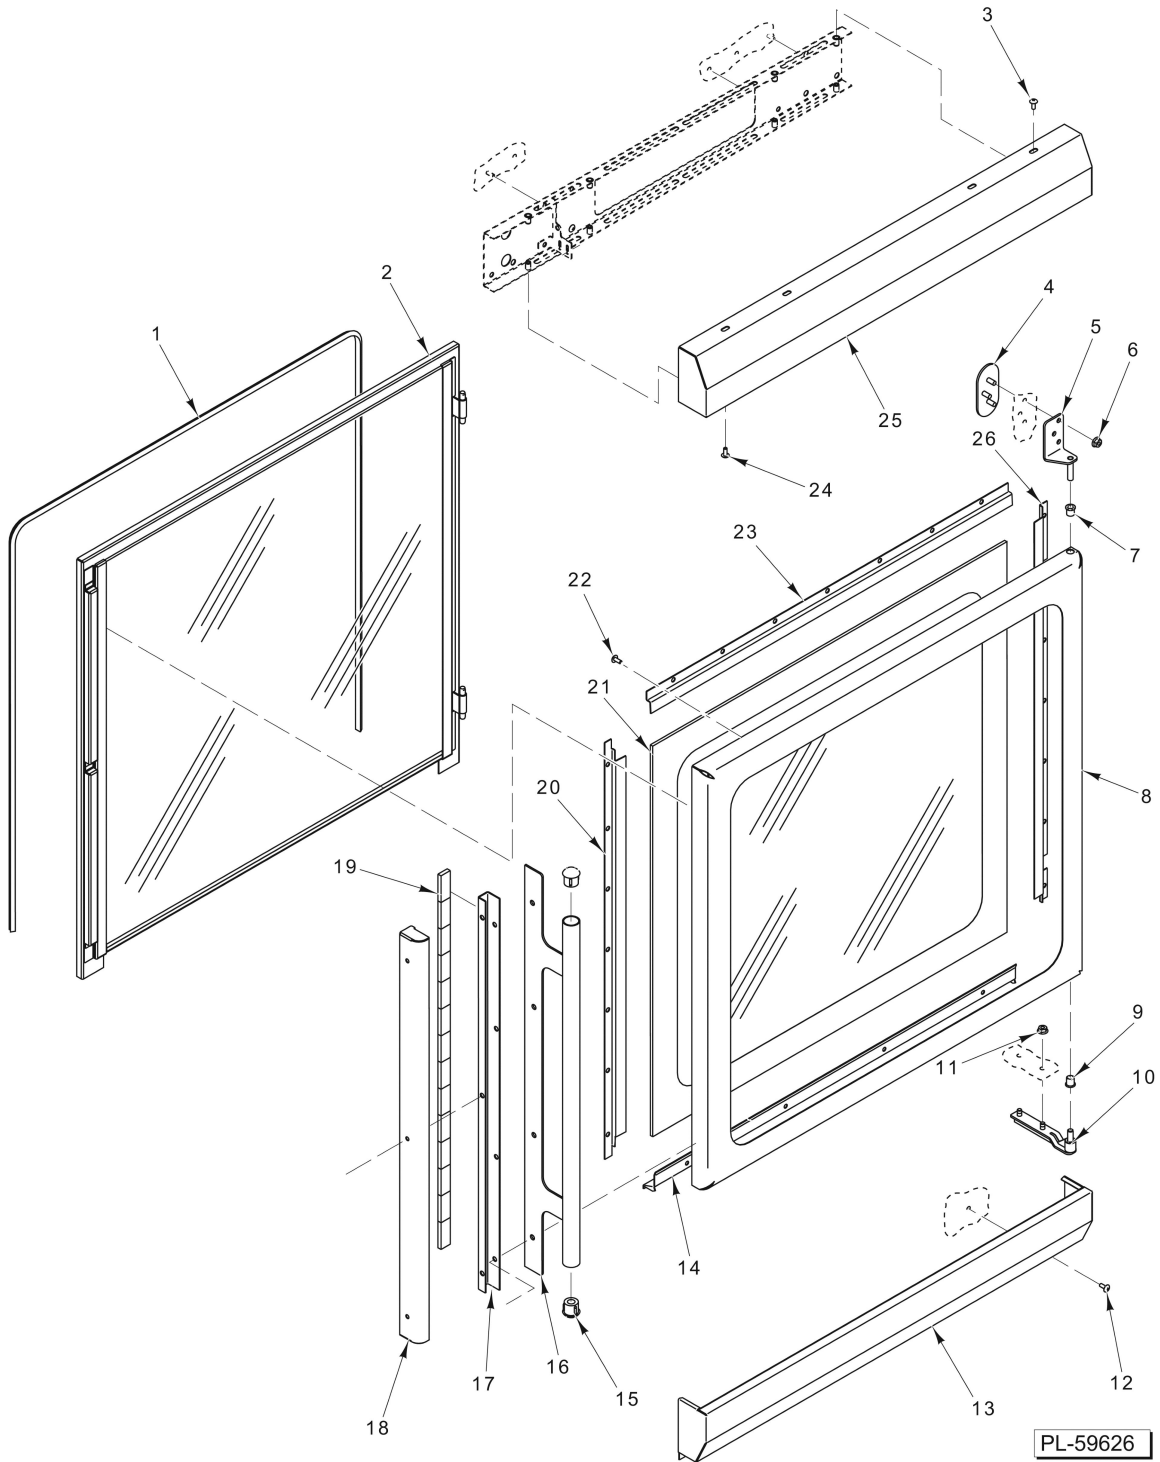

PL-59548

**DOOR
(WITH HINGE ON LEFT)**

**DOOR
(WITH HINGE ON LEFT)**

ILLUS.	PART NO.	NAME OF PART	AMT.
PL-59548			
1	00-891964-00001	Door - Outer Skin.....	1
2	00-877953	Bearing - Bushing.....	AR
3	00-891806-00002	Pin Assy. - Hinge.....	AR
4	NS-038-04	Lock Nut 1/4-20.....	AR
5	00-891356	Plate - Hinge Mounting.....	AR
6	SC-066-06	Mach. Screw 10-24 x 1/2 Phil. Truss Hd. (SST).....	4
7	00-891751	Facade.....	AR
8	00-891981-00002	Retainer - Door Glass.....	1
9	00-891980	Retainer - Door Glass.....	1
10	SC-066-06	Mach. Screw 10-24 x 1/2 Phil. Truss Hd. (SST).....	4
11	00-048489	Mach. Screw 8-32 x 3/8 Self-Locking Truss Hd. (SST).....	AR
12	00-891966-00001	Glass (With Screen).....	1
13	00-891982	Retainer - Door Glass.....	1
14	00-360128	Magnet - Door.....	AR
15	00-891346	Cover - Door Magnet.....	1
16	00-891993	Holder - Magnet.....	1
17	SC-066-06	Mach. Screw 10-24 x 1/2 Phil. Truss Hd. (SST).....	3
18	00-891716	Gasket - Extrusion.....	AR
19	00-891349	Door - Inner.....	1
20	00-891345	Holder - Door Magnet.....	AR
21	SC-066-06	Mach. Screw 10-24 x 1/2 Phil. Truss Hd. (SST).....	AR
22	00-042648	Insert - Threaded 10-24.....	AR
23	00-891347	Handle - Weldment.....	1
24	00-474831	Plug - Handle.....	2
25	00-891985	Channel - Door Frame.....	1
26	00-891834	Facade - Sump.....	1
27	SC-066-06	Mach. Screw 10-24 x 1/2 Phil. Truss Hd. (SST).....	4
28	00-891847	Hinge - Door Assy.....	1
29	00-877953	Bearing - Bushing.....	1
30	NS-038-04	Lock Nut 1/4-20.....	AR