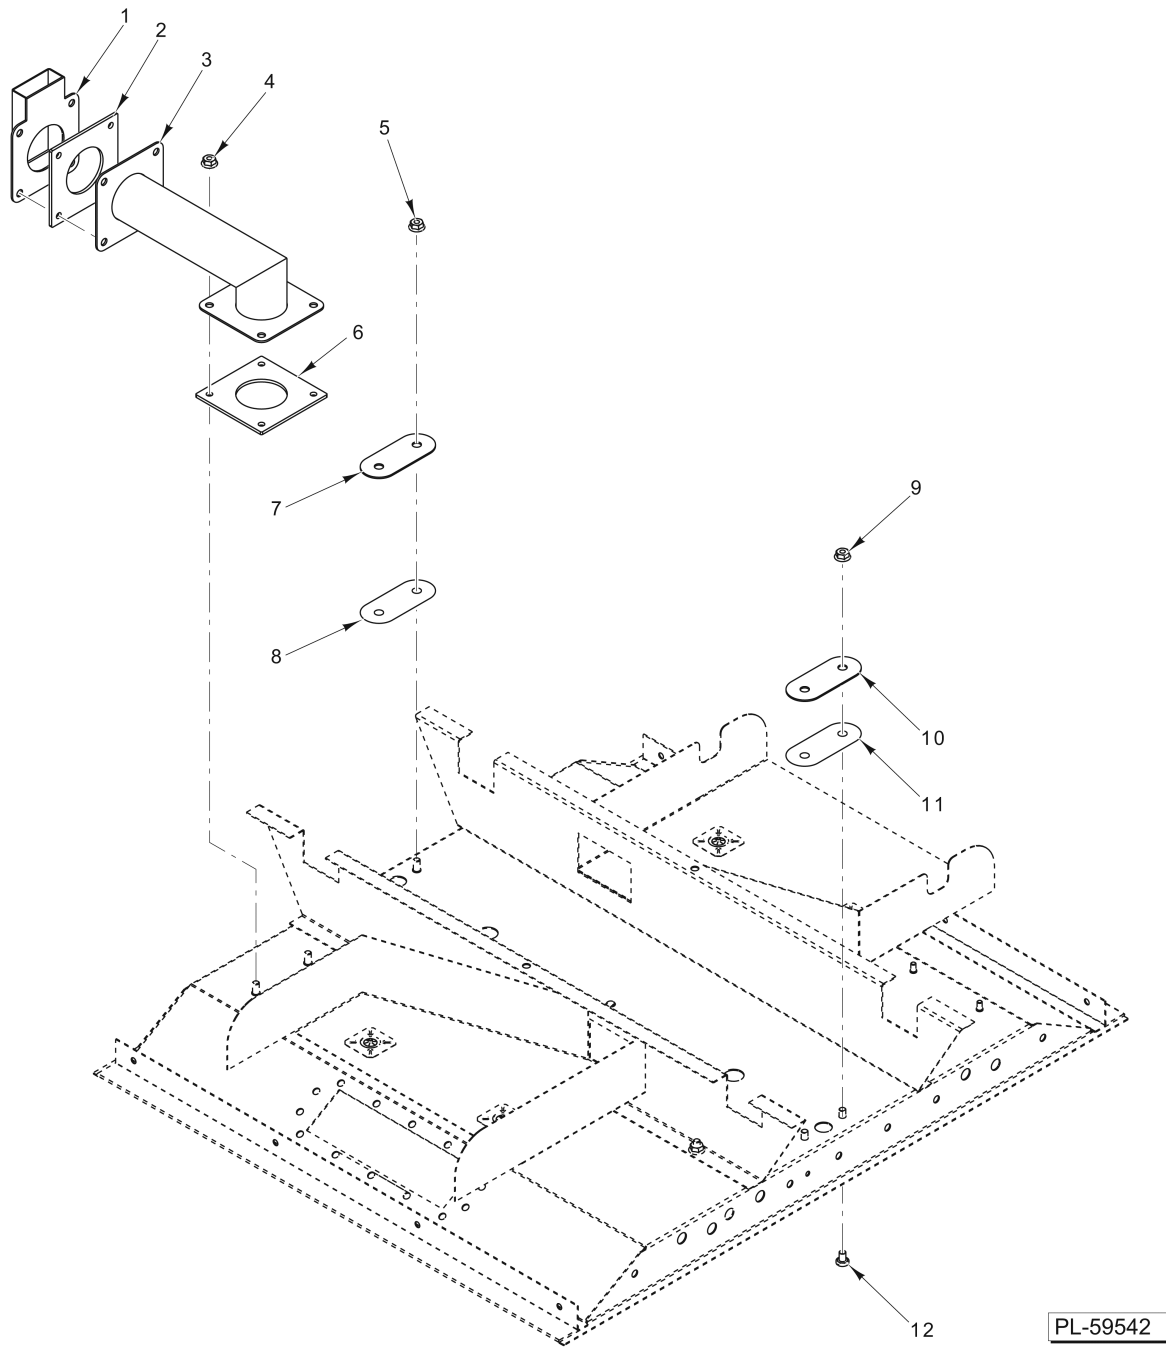

PL-59542

FAN DUCT

FAN DUCT

ILLUS.	PART NO.	NAME OF PART	AMT.
PL-59542			
1	00-891339	Plate Weldment - Vent.....	1
2	00-891357	Gasket - Vent Graphite.....	1
3	00-891341	Vent Pipe - Weldment.....	1
4	NS-038-04	Lock Nut 1/4-20.....	4
5	NS-038-04	Lock Nut 1/4-20.....	2
6	00-891357	Gasket - Vent Graphite.....	1
7	00-891580	Plate - Nozzle Gasket Retainer.....	1
8	00-891579	Gasket - Nozzle.....	1
9	NS-038-04	Lock Nut 1/4-20.....	2
10	00-891580	Plate - Nozzle Gasket Retainer.....	1
11	00-891579	Gasket - Nozzle.....	1
12	SC-130-07	Mach. Screw 1/4-20 x 3/8 Slotted Pan Hd. (SST).....	2