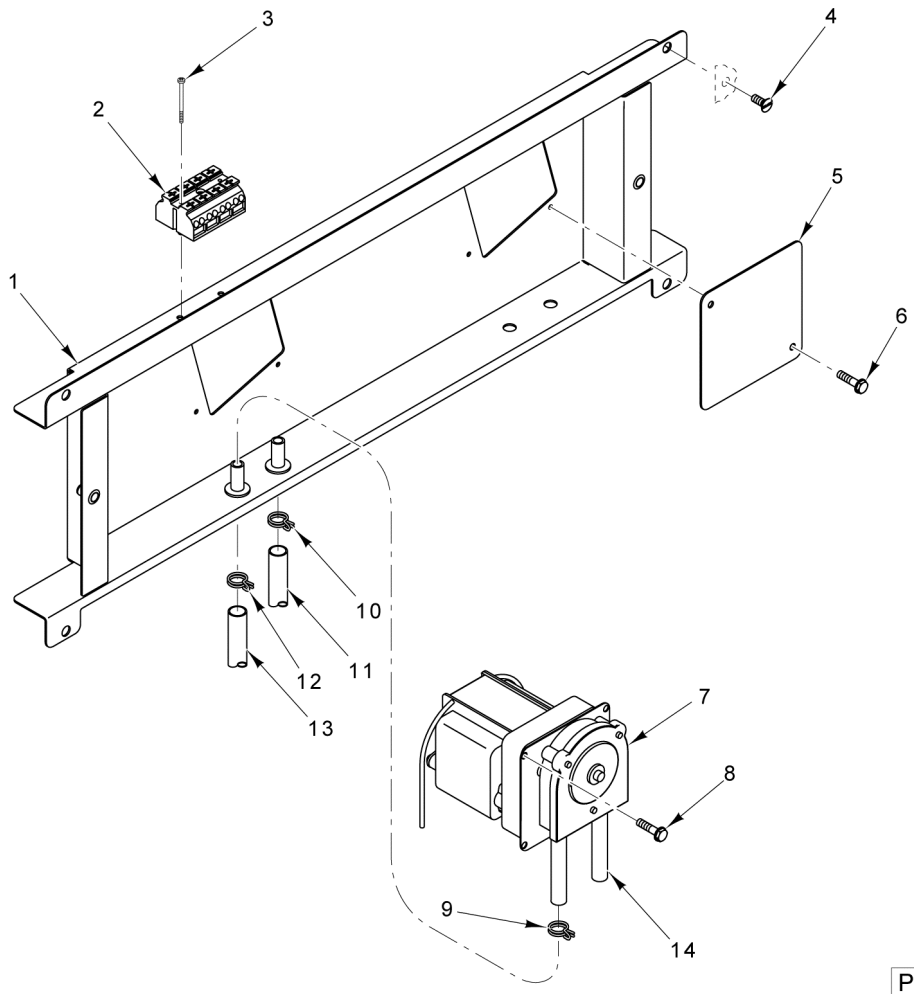

DRAIN TRAY

DRAIN TRAY

ILLUS.	PART NO.	NAME OF PART	AMT.
PL-59546			
1	NS-038-04	Lock Nut 1/4-20.....	AR
2	00-891404	Washer (SST).....	AR
3	00-945198	Tee 3/4 x 1/2 x 3/4.....	1
4	00-945199	Barb 1/2 - 1/4.....	1
5	FP-041-50	Pipe 3/4 x 13/8 (Brass).....	1
6	00-891640	Handle - Drain.....	1
7	00-945212	Linkage Assy. - Drain Control.....	1
8	00-891566	Valve - Ball.....	1
9	NS-038-04	Lock Nut 1/4-20.....	AR
10	00-891595	Bracket - Ball Valve.....	1
11	00-891597	Lever - Drain Control.....	1
12	SC-129-82	Shoulder Screw 1/4-20 x 1/4 Hex. Socket Hd. (SST).....	1

PL-59544

MOTOR ASSEMBLY

MOTOR ASSEMBLY

ILLUS.	PART NO.	NAME OF PART	AMT.
PL-59544			
1	SC-066-06	Mach. Screw 10-24 x 1/2 Phil. Truss Hd. (SST).....	4
2	WS-031-54	Washer (Teflon).....	4
3	00-891791	Bracket - Drive Motor Gasket.....	1
4	00-891792	Gasket - Drive Motor (Teflon).....	1
5	00-891795	Bracket - Motor.....	1
6	SC-121-61	Mach. Screw 1/4 - 20 x 5/8 Hex Washer Hd.....	4
7	00-945121	Motor - Drive (With Cap).....	1
8	00-945122	Reducer - Gear Speed.....	1
9	00-945123	Box - Gear Drive.....	1