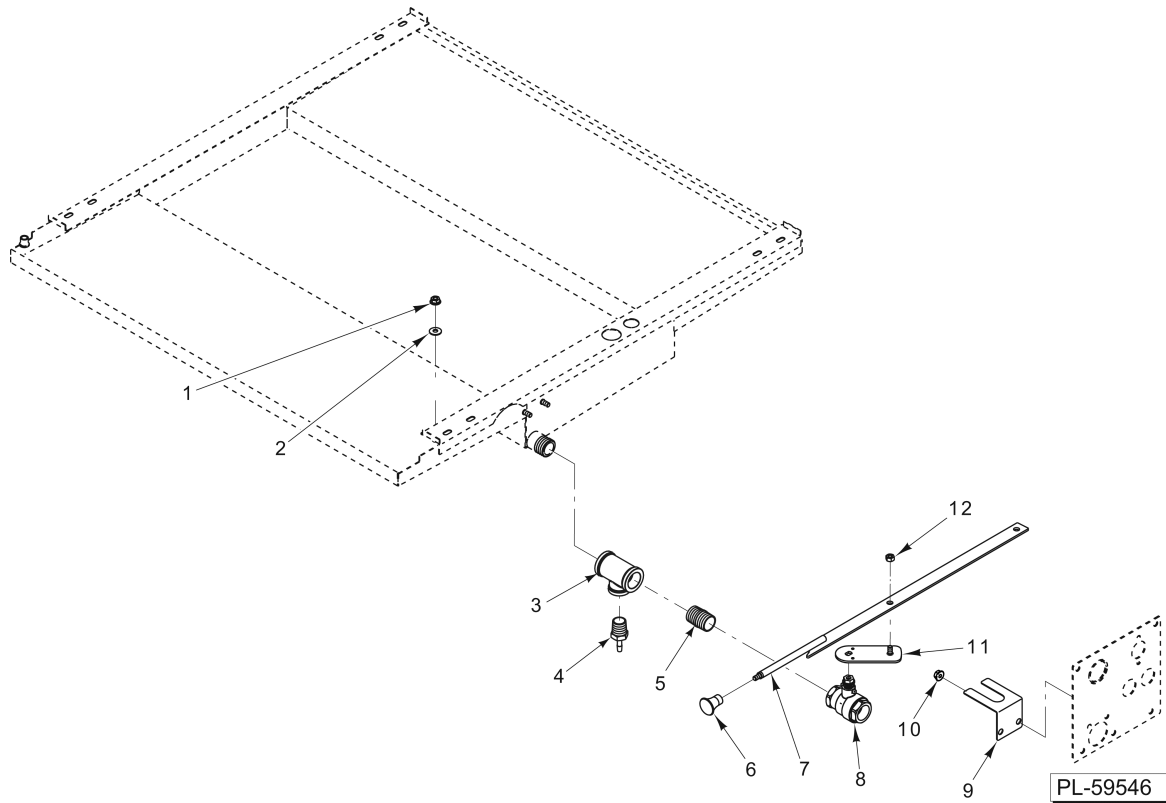

DRAIN TRAY

DRAIN TRAY

ILLUS.	PART NO.	NAME OF PART	AMT.
PL-59546			
1	NS-038-04	Lock Nut 1/4-20.....	AR
2	00-891404	Washer (SST).....	AR
3	00-945198	Tee 3/4 x 1/2 x 3/4.....	1
4	00-945199	Barb 1/2 - 1/4.....	1
5	FP-041-50	Pipe 3/4 x 13/8 (Brass).....	1
6	00-891640	Handle - Drain.....	1
7	00-945212	Linkage Assy. - Drain Control.....	1
8	00-891566	Valve - Ball.....	1
9	NS-038-04	Lock Nut 1/4-20.....	AR
10	00-891595	Bracket - Ball Valve.....	1
11	00-891597	Lever - Drain Control.....	1
12	SC-129-82	Shoulder Screw 1/4-20 x 1/4 Hex. Socket Hd. (SST).....	1