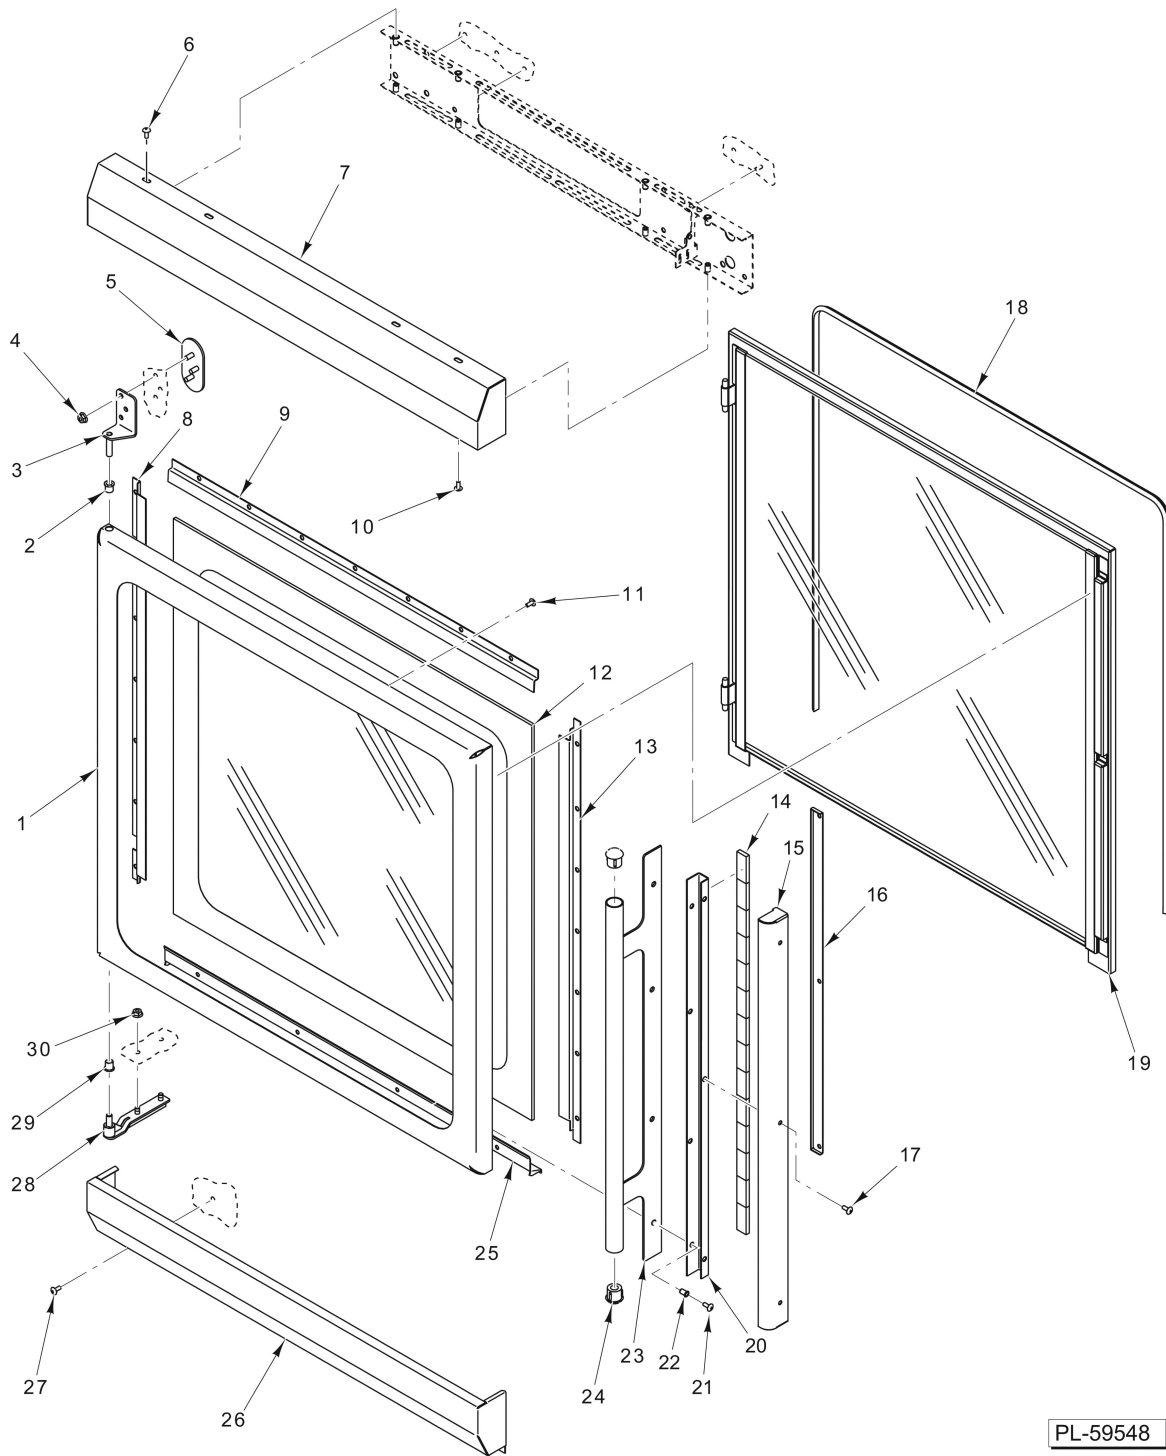

PL-59548

**DOOR
(WITH HINGE ON LEFT)**

**DOOR
(WITH HINGE ON LEFT)**

ILLUS.	PART NO.	NAME OF PART	AMT.
PL-59548			
1	00-891964-00001	Door - Outer Skin.....	1
2	00-877953	Bearing - Bushing.....	AR
3	00-891806-00002	Pin Assy. - Hinge.....	AR
4	NS-038-04	Lock Nut 1/4-20.....	AR
5	00-891356	Plate - Hinge Mounting.....	AR
6	SC-066-06	Mach. Screw 10-24 x 1/2 Phil. Truss Hd. (SST).....	4
7	00-891751	Facade.....	AR
8	00-891981-00002	Retainer - Door Glass.....	1
9	00-891980	Retainer - Door Glass.....	1
10	SC-066-06	Mach. Screw 10-24 x 1/2 Phil. Truss Hd. (SST).....	4
11	00-048489	Mach. Screw 8-32 x 3/8 Self-Locking Truss Hd. (SST).....	AR
12	00-891966-00001	Glass (With Screen).....	1
13	00-891982	Retainer - Door Glass.....	1
14	00-360128	Magnet - Door.....	AR
15	00-891346	Cover - Door Magnet.....	1
16	00-891993	Holder - Magnet.....	1
17	SC-066-06	Mach. Screw 10-24 x 1/2 Phil. Truss Hd. (SST).....	3
18	00-891716	Gasket - Extrusion.....	AR
19	00-891349	Door - Inner.....	1
20	00-891345	Holder - Door Magnet.....	AR
21	SC-066-06	Mach. Screw 10-24 x 1/2 Phil. Truss Hd. (SST).....	AR
22	00-042648	Insert - Threaded 10-24.....	AR
23	00-891347	Handle - Weldment.....	1
24	00-474831	Plug - Handle.....	2
25	00-891985	Channel - Door Frame.....	1
26	00-891834	Facade - Sump.....	1
27	SC-066-06	Mach. Screw 10-24 x 1/2 Phil. Truss Hd. (SST).....	4
28	00-891847	Hinge - Door Assy.....	1
29	00-877953	Bearing - Bushing.....	1
30	NS-038-04	Lock Nut 1/4-20.....	AR