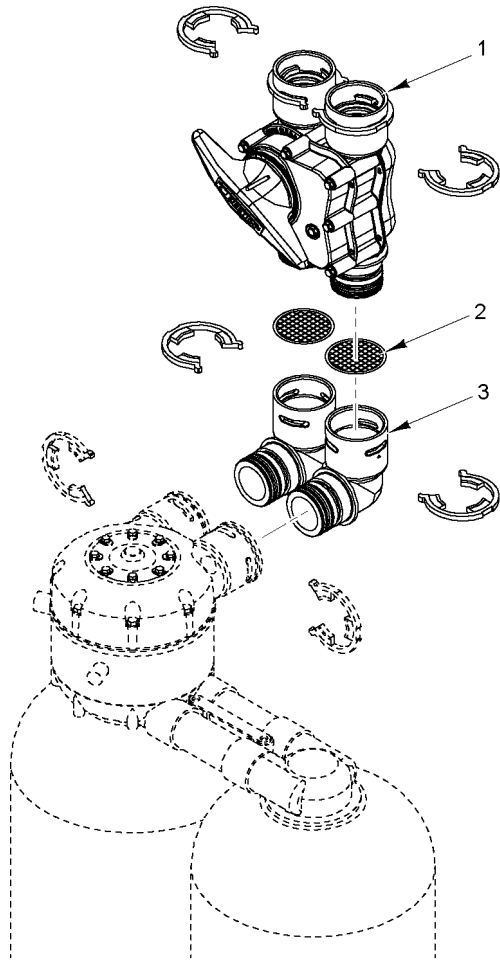

PL-59643

BYPASS VALVE KIT

BYPASS VALVE KIT

ILLUS.	PART NO.	NAME OF PART	AMT.
PL-59643			
1	00-913091-00127	Kit, Bypass Valve with Install Elbow.....	1
2	00-913091-00132	Screens for In/Out 20 Mesh.....	1
3	00-913091-00131	Kit, Elbow 1.25".....	2