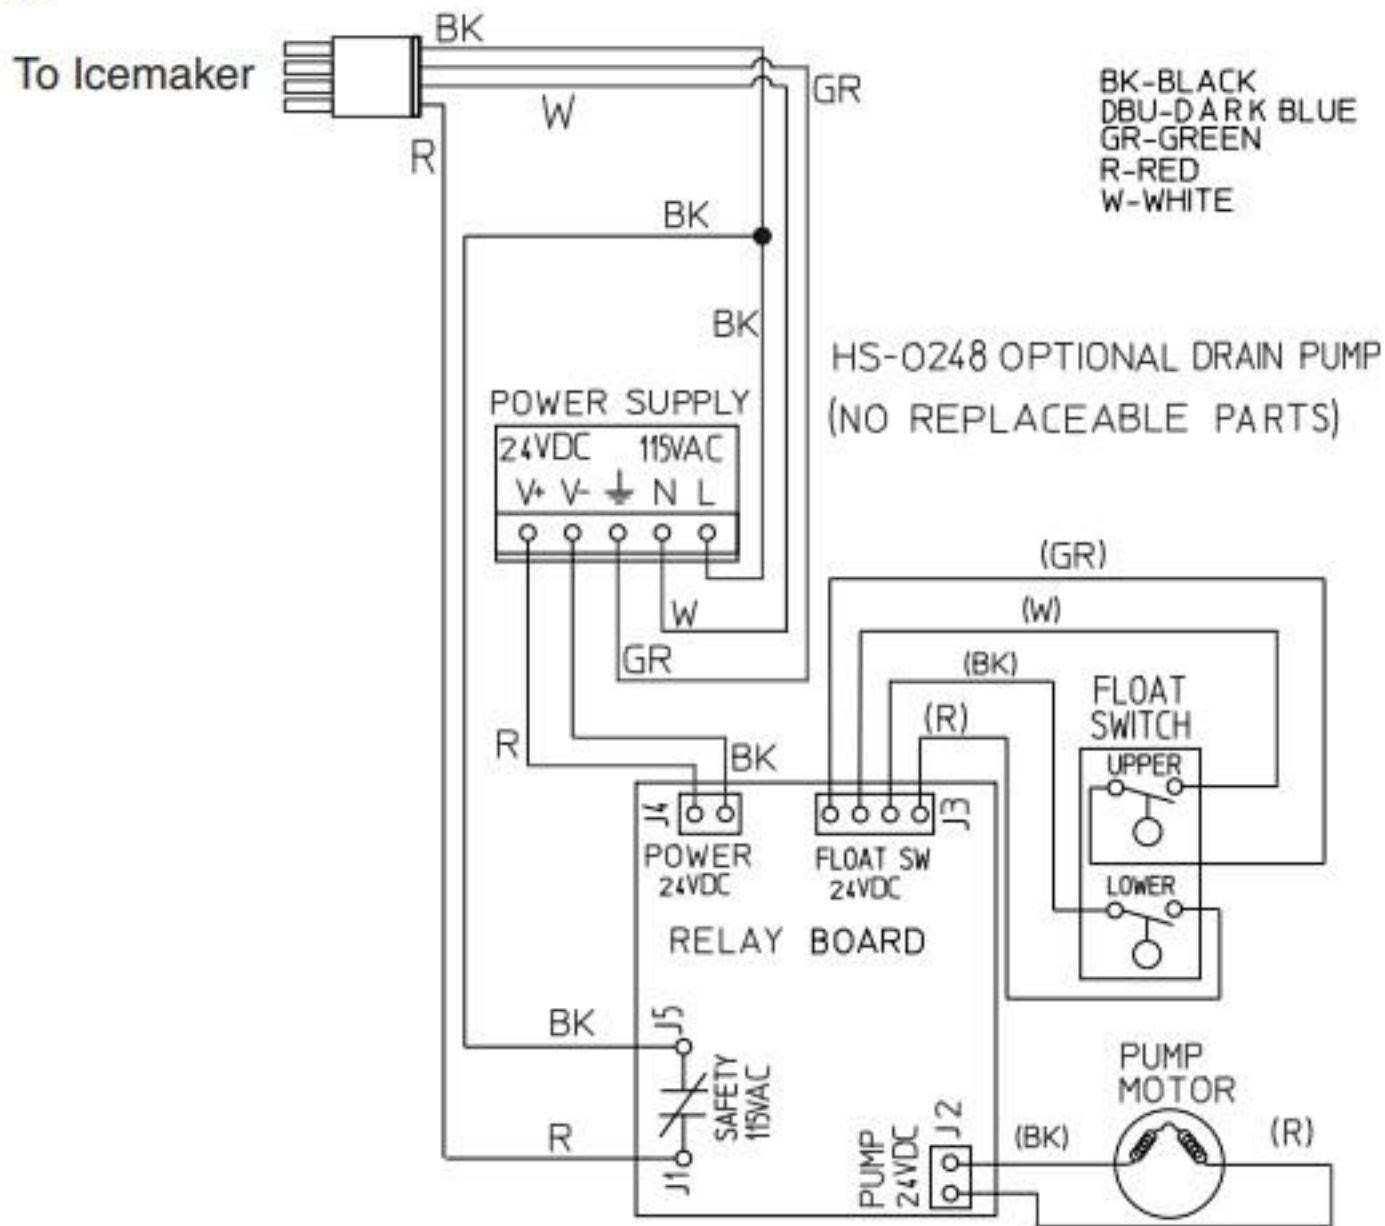

a) HS-0248

- WIRE COLOR CODE:
- BK -BLACK
 - BR -BROWN
 - DBU -DARK BLUE
 - GR -GREEN
 - GY -GRAY
 - O -ORANGE
 - P -PINK
 - R -RED
 - V -VIOLET
 - W -WHITE

RELAYS	DESCRIPTION
X1	FREEZE RELAY
X2	INLET WV RELAY

WIRE COLOR CODE

BK	-BLACK
BR	-BROWN
DBU	-DARK BLUE
GR	-GREEN
GY	-GRAY
LBU	-LIGHT BLUE
OR	-ORANGE
OP	-PINK
PR	-RED
VV	-VIOLET
W	-WHITE

RELAYS	DESCRIPTION
X1	FREEZE RELAY
X2	INLET WATER VALVE RELAY

KE4