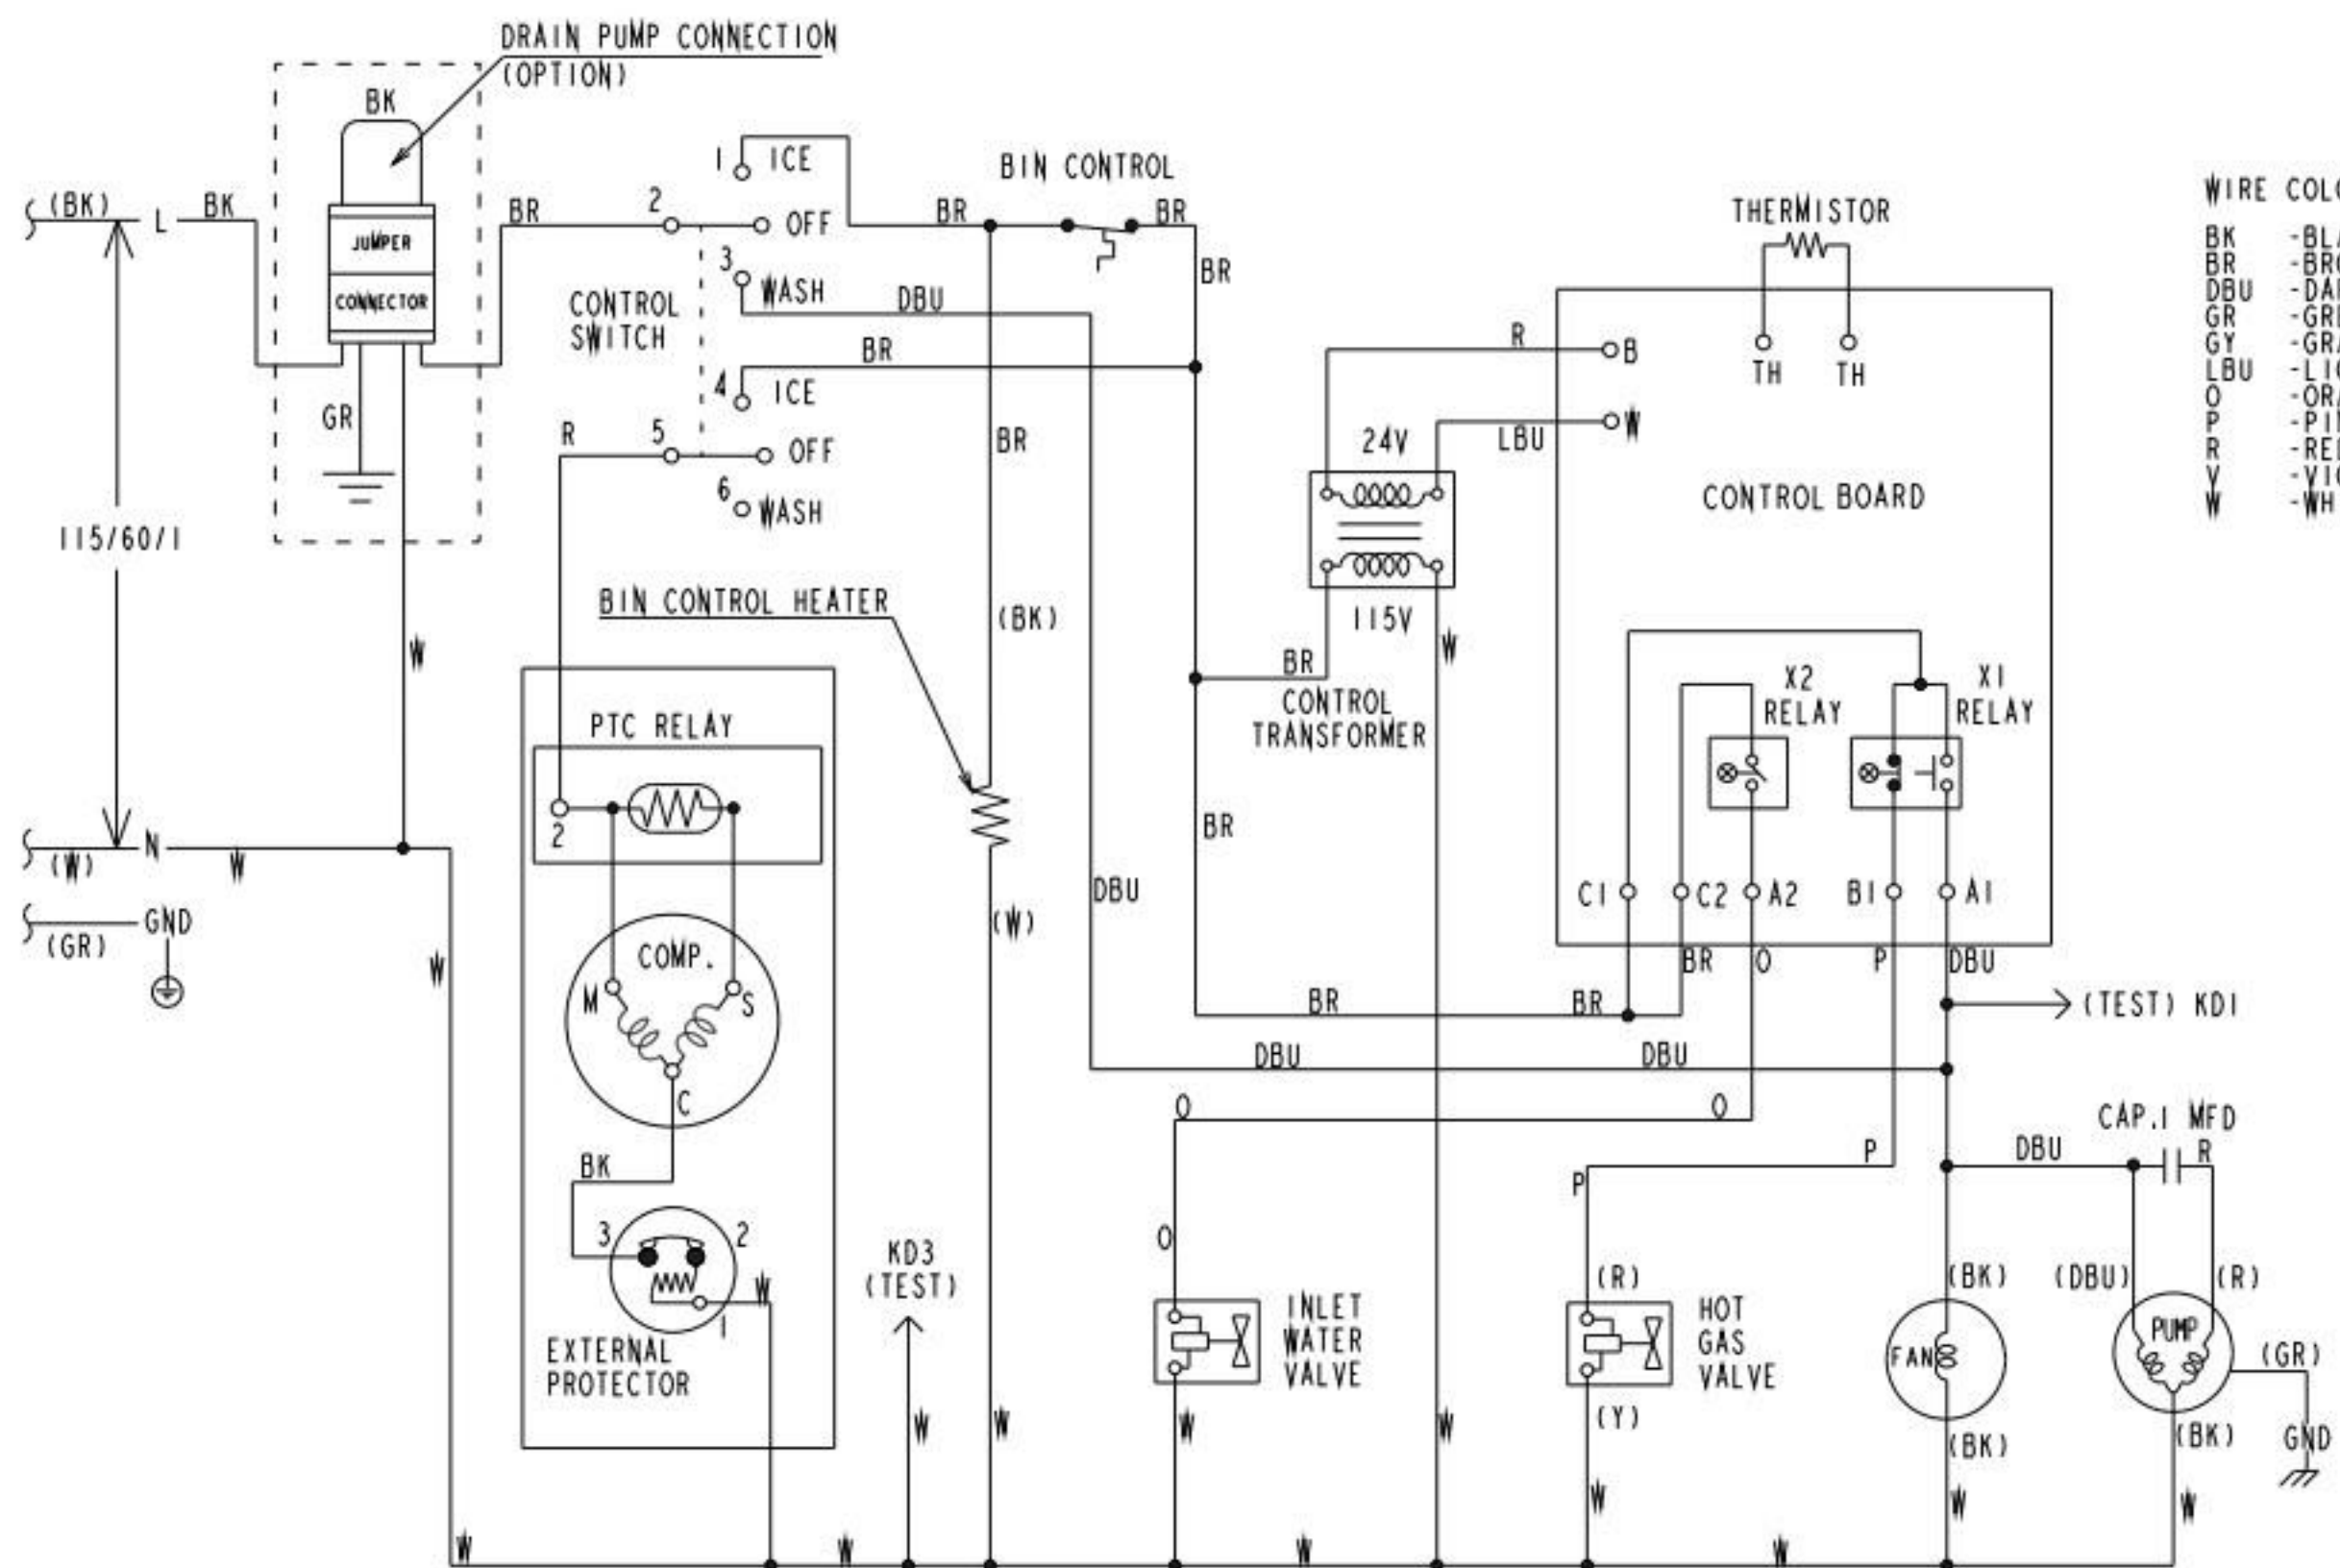

a) HS-0248

- WIRE COLOR CODE:
- BK -BLACK
 - BR -BROWN
 - DBU -DARK BLUE
 - GR -GREEN
 - GY -GRAY
 - O -ORANGE
 - P -PINK
 - R -RED
 - V -VIOLET
 - W -WHITE

RELAYS	DESCRIPTION
X1	FREEZE RELAY
X2	INLET WV RELAY

WIRE COLOR CODE

BK	-BLACK
BR	-BROWN
DBU	-DARK BLUE
GR	-GREEN
GY	-GRAY
LBU	-LIGHT BLUE
OR	-ORANGE
OP	-PINK
PR	-RED
VV	-VIOLET
W	-WHITE

RELAYS	DESCRIPTION
X1	FREEZE RELAY
X2	INLET WATER VALVE RELAY

KE4