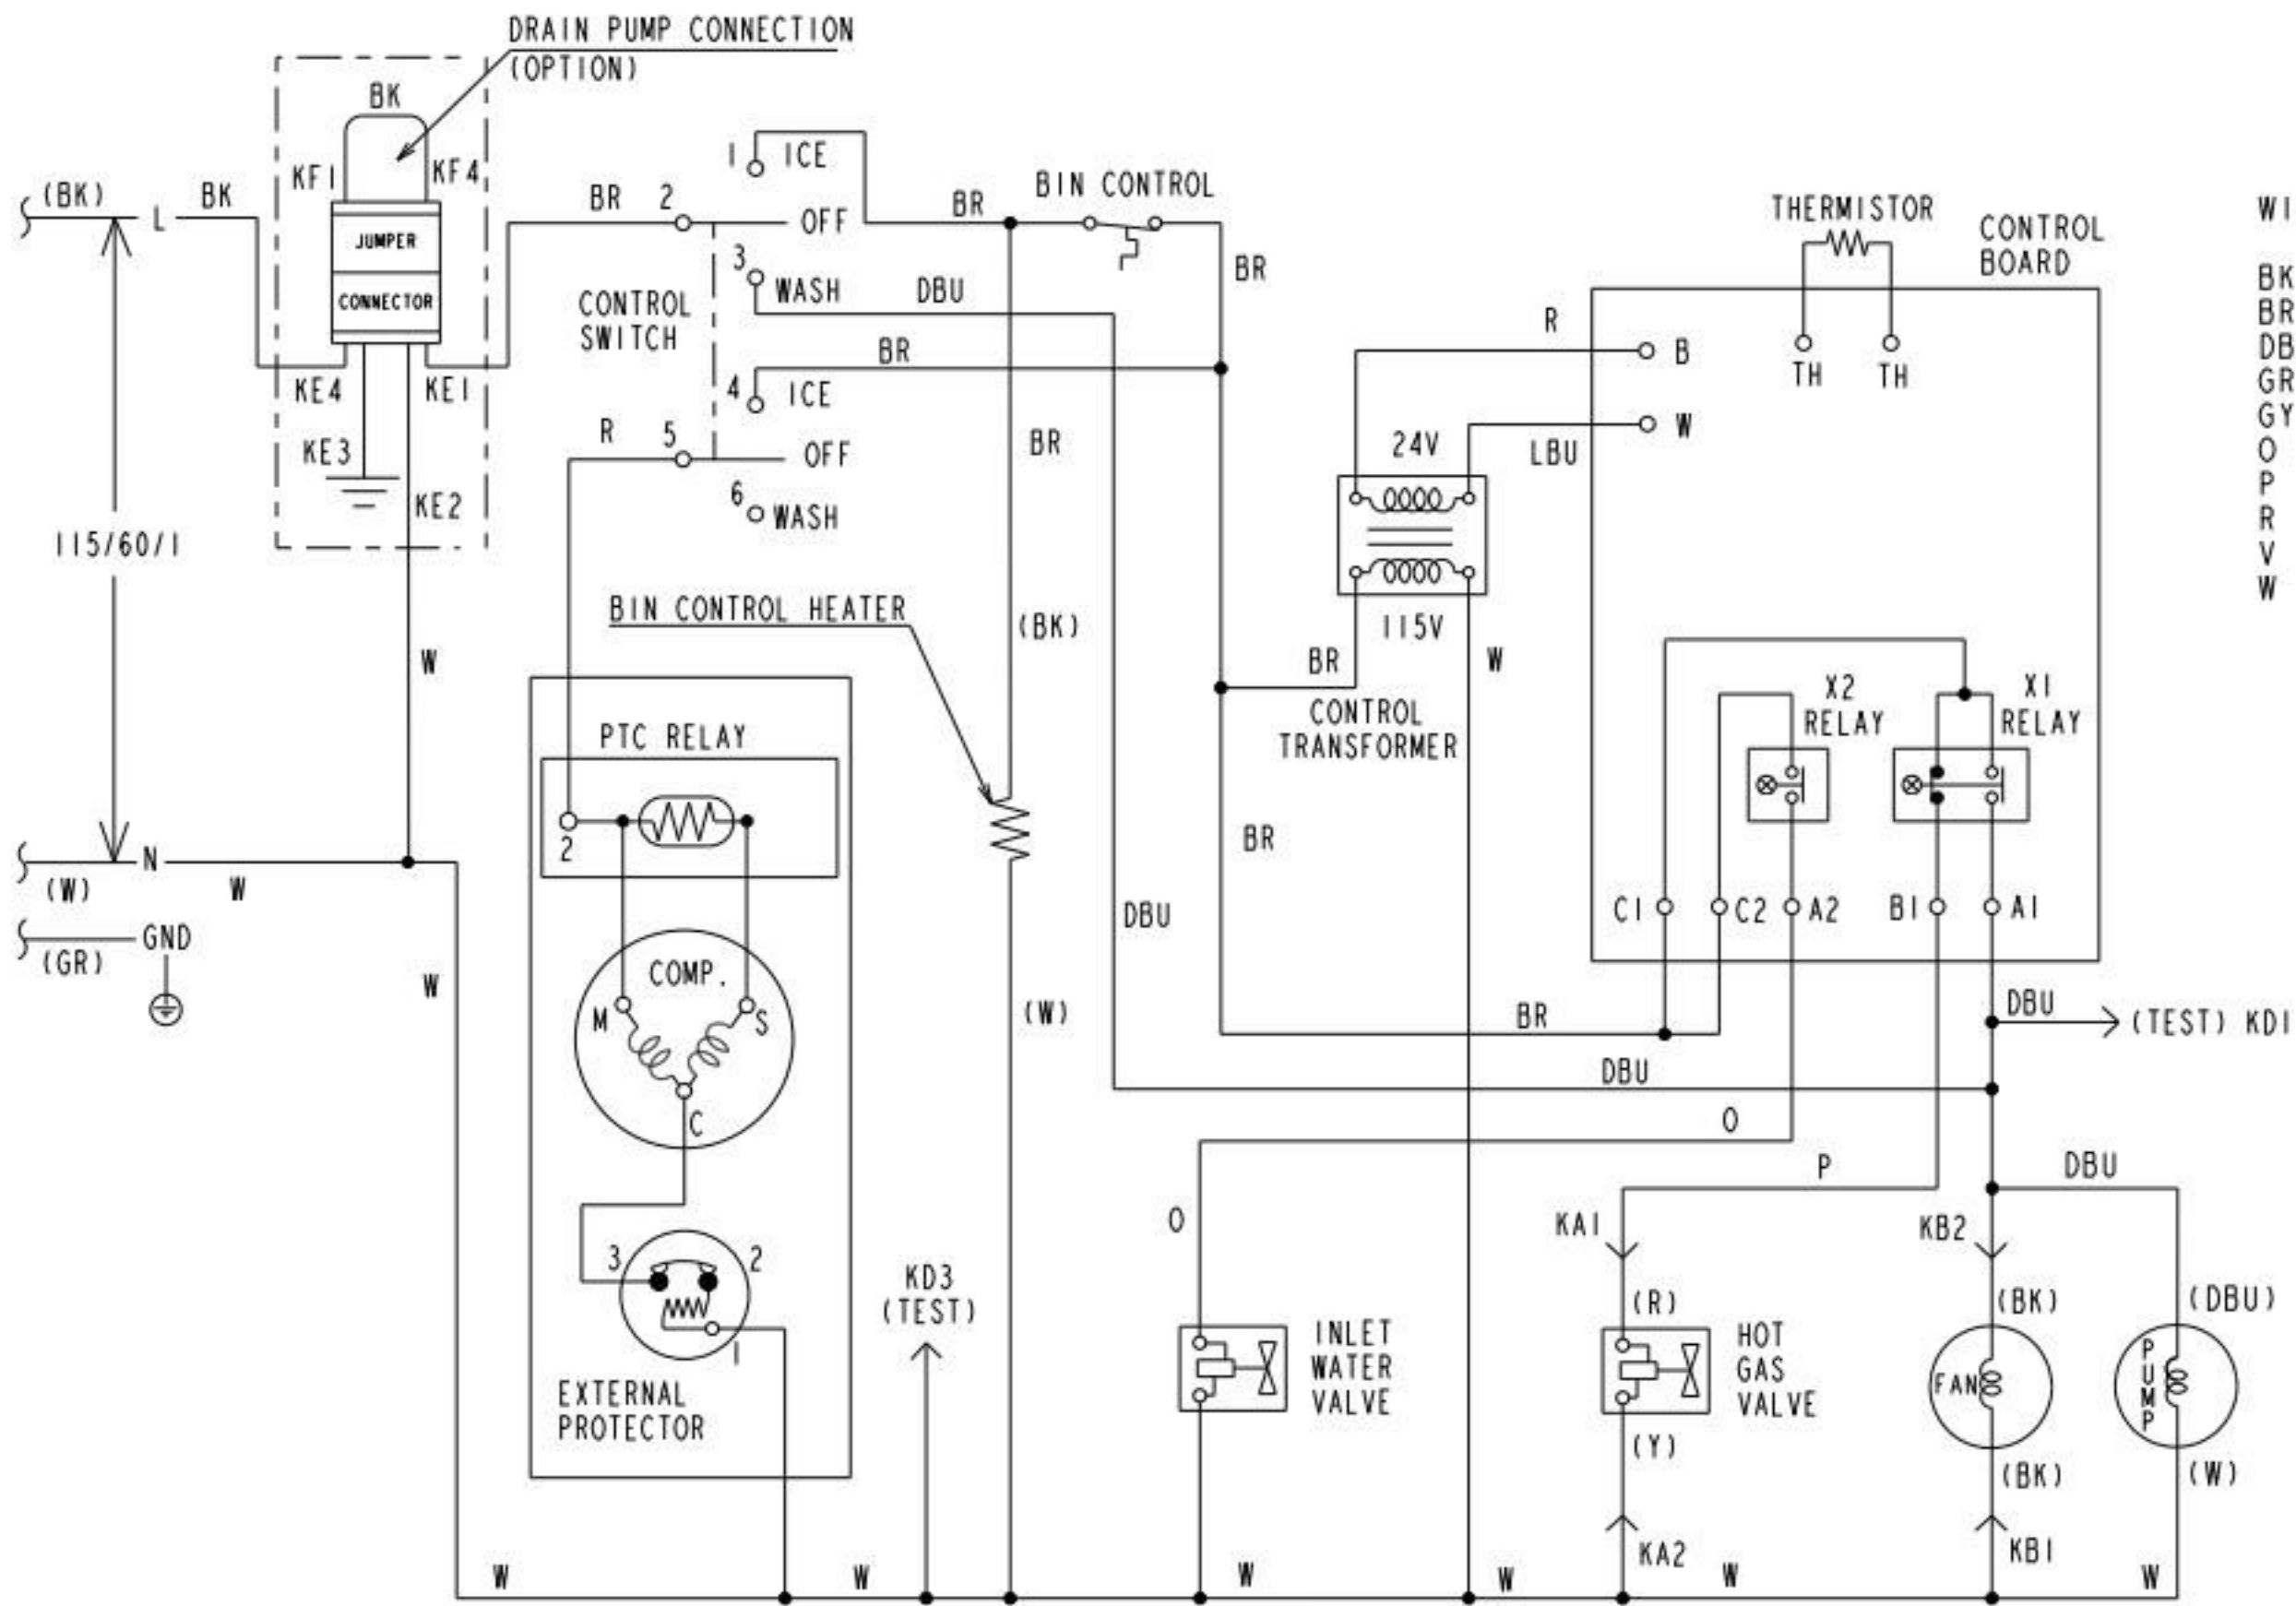

a) HS-0248

- WIRE COLOR CODE:
- BK -BLACK
 - BR -BROWN
 - DBU -DARK BLUE
 - GR -GREEN
 - GY -GRAY
 - O -ORANGE
 - P -PINK
 - R -RED
 - V -VIOLET
 - W -WHITE

RELAYS	DESCRIPTION
X1	FREEZE RELAY
X2	INLET WV RELAY

WIRE COLOR CODE

BK	-BLACK
BR	-BROWN
DBU	-DARK BLUE
GR	-GREEN
GY	-GRAY
LBU	-LIGHT BLUE
OR	-ORANGE
OP	-PINK
PR	-RED
VV	-VIOLET
W	-WHITE

RELAYS	DESCRIPTION
X1	FREEZE RELAY
X2	INLET WATER VALVE RELAY

KE4