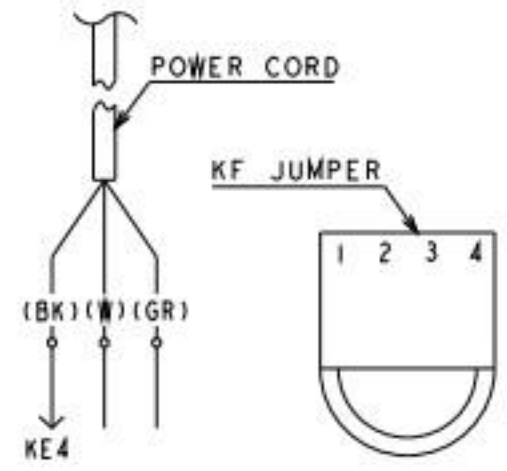

a) HS-0248

- WIRE COLOR CODE:
- BK -BLACK
 - BR -BROWN
 - DBU -DARK BLUE
 - GR -GREEN
 - GY -GRAY
 - O -ORANGE
 - P -PINK
 - R -RED
 - V -VIOLET
 - W -WHITE

RELAYS	DESCRIPTION
X1	FREEZE RELAY
X2	INLET WV RELAY

WIRE COLOR CODE

BK	-BLACK
BR	-BROWN
DBU	-DARK BLUE
GR	-GREEN
GY	-GRAY
LBU	-LIGHT BLUE
OR	-ORANGE
OP	-PINK
PR	-RED
VV	-VIOLET
W	-WHITE

RELAYS	DESCRIPTION
X1	FREEZE RELAY
X2	INLET WATER VALVE RELAY

KE4