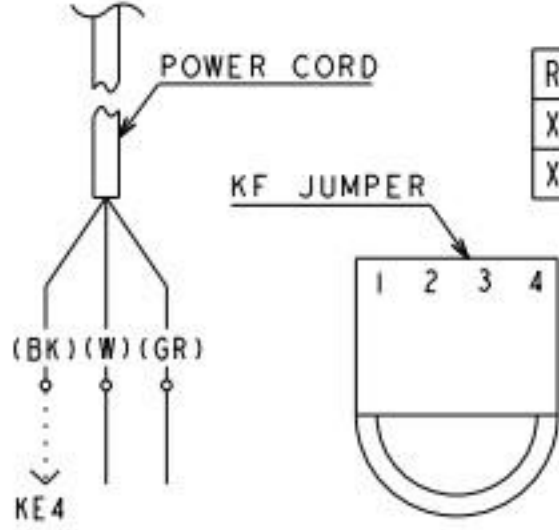

a) HS-0248

- WIRE COLOR CODE:
- BK -BLACK
 - BR -BROWN
 - DBU -DARK BLUE
 - GR -GREEN
 - GY -GRAY
 - O -ORANGE
 - P -PINK
 - R -RED
 - V -VIOLET
 - W -WHITE

RELAYS	DESCRIPTION
X1	FREEZE RELAY
X2	INLET WV RELAY

WIRE COLOR CODE

BK	-BLACK
BR	-BROWN
DBU	-DARK BLUE
GR	-GREEN
GY	-GRAY
LBU	-LIGHT BLUE
OR	-ORANGE
OP	-PINK
PR	-RED
VV	-VIOLET
W	-WHITE

RELAYS	DESCRIPTION
X1	FREEZE RELAY
X2	INLET WATER VALVE RELAY

KE4