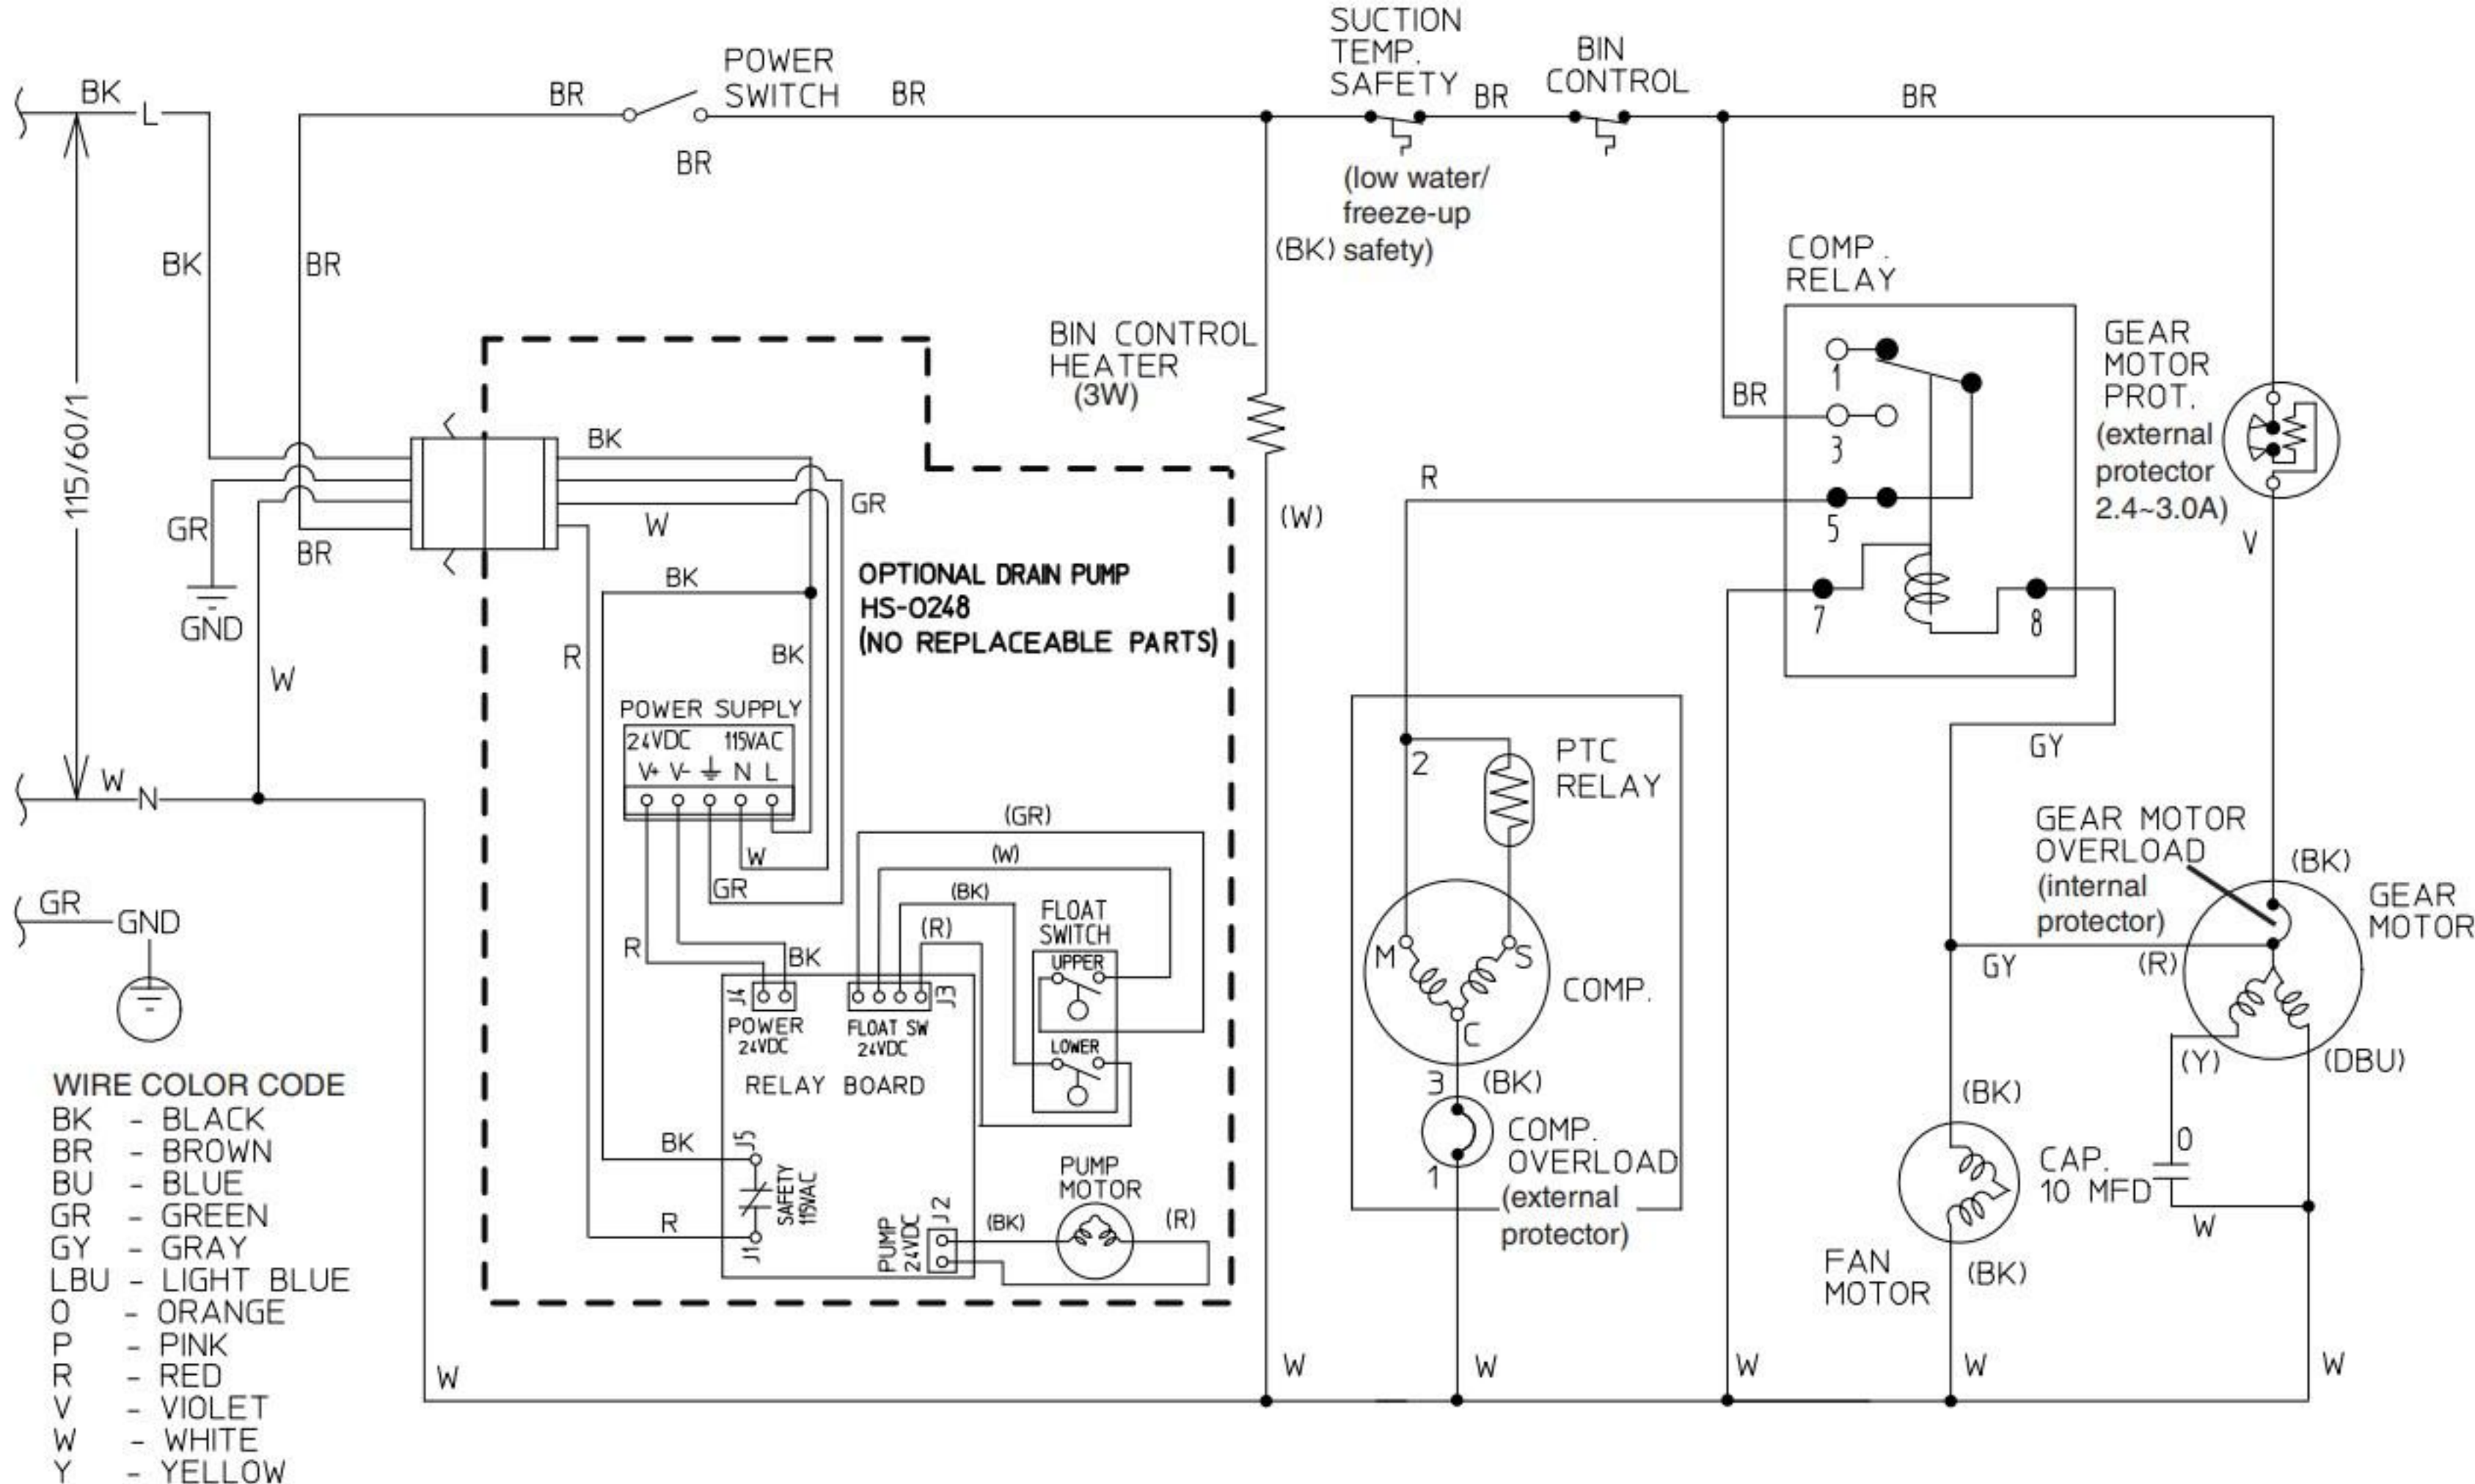

WIRE COLOR CODE

- BK - BLACK
- BR - BROWN
- BU - BLUE
- GR - GREEN
- GY - GRAY
- LBU - LIGHT BLUE
- O - ORANGE
- P - PINK
- R - RED
- V - VIOLET
- W - WHITE
- Y - YELLOW

BK

BR POWER SWITCH BR

SUCTION TEMP. SAFETY BR BIN CONTROL BR

BR

115/60/1

BIN CONTROL HEATER (3W)

COMP. RELAY

GEAR MOTOR PROT. (external protector 2.4-3.0A)

OPTIONAL DRAIN PUMP HS-0248 (NO REPLACEABLE PARTS)

POWER SUPPLY 24VDC 115VAC

PTC RELAY

GEAR MOTOR OVERLOAD (internal protector)

FLOAT SWITCH UPPER LOWER

COMP.

COMP. OVERLOAD (external protector)

CAP. 10 MFD

FAN MOTOR

GEAR MOTOR

PUMP MOTOR