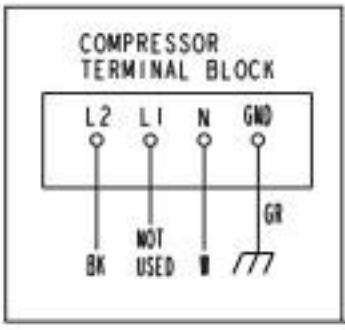

**\*\* Defrost Thermostat**

Cut-out	120°F±5°F (49°C±3°C)
Cut-in	70°F±5°F (21°C±3°C)

- WIRE COLOR CODE
- BK BLACK
  - BR BROWN
  - DBU DARK BLUE
  - GR GREEN
  - GY GRAY
  - LBU LIGHT BLUE
  - O ORANGE
  - P PINK
  - R RED
  - V VIOLET
  - W WHITE
  - Y YELLOW

CTB = COMPRESSOR TERMINAL BLOCK

L1	NOT USED
L2	LINE
N	NEUTRAL
	GROUND

**\* High-Pressure Switch**

Cut-out	300±10 PSIG
Cut-in	190±20 PSIG

COMP. START CAP. TABLE

MODEL	START CAP.
CPT46-D	270/327 MFD 165 VAC
CPT67-D	378/454 MFD 15 VAC
CPT93-D	15 VAC

WIRE COLOR CODE	
BK	BLACK
BR	BROWN
DBU	DARK BLUE
GR	GREEN
GY	GRAY
LBU	LIGHT BLUE
O	ORANGE
P	PINK
R	RED
V	VIOLET
W	WHITE
Y	YELLOW

CTB = COMPRESSOR COVER TERMINAL BLOCK	
L1	NOT USED
L2	LINE
N	NEUTRAL
	GROUND