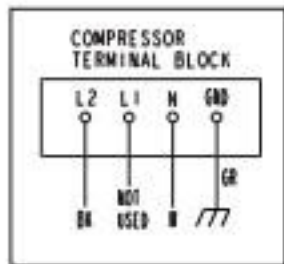

**\*\* Defrost Thermostat**

Cut-out	120°F±5°F (49°C±3°C)
Cut-in	70°F±5°F (21°C±3°C)

- WIRE COLOR CODE
- BK BLACK
  - BR BROWN
  - DBU DARK BLUE
  - GR GREEN
  - GY GRAY
  - LBU LIGHT BLUE
  - O ORANGE
  - P PINK
  - R RED
  - V VIOLET
  - W WHITE
  - Y YELLOW

CTB = COMPRESSOR TERMINAL BLOCK

L1	NOT USED
L2	LINE
N	NEUTRAL
	GROUND

**\* High-Pressure Switch**

Cut-out	300±10 PSIG
Cut-in	190±20 PSIG

COMP. START CAP. TABLE

MODEL	START CAP.
CPT46-D	270/327 MFD 165 VAC
CPT67-D	378/454 MFD 15 VAC
CPT93-D	15 VAC

WIRE COLOR CODE	
BK	BLACK
BR	BROWN
DBU	DARK BLUE
GR	GREEN
GY	GRAY
LBU	LIGHT BLUE
O	ORANGE
P	PINK
R	RED
V	VIOLET
W	WHITE
Y	YELLOW

CTB = COMPRESSOR COVER TERMINAL BLOCK	
L1	NOT USED
L2	LINE
N	NEUTRAL
	GROUND