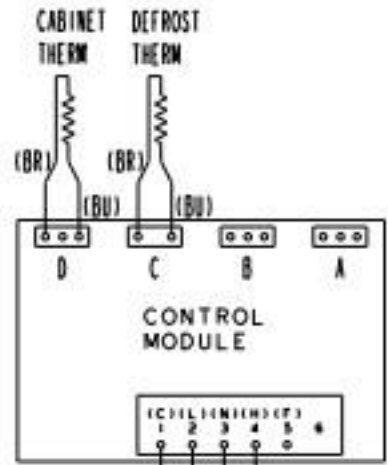

**\*\* Defrost Thermostat**

Cut-out	120°F±5°F (49°C±3°C)
Cut-in	70°F±5°F (21°C±3°C)

- WIRE COLOR CODE
- BK BLACK
  - BR BROWN
  - DBU DARK BLUE
  - GR GREEN
  - GY GRAY
  - LBU LIGHT BLUE
  - O ORANGE
  - P PINK
  - R RED
  - V VIOLET
  - W WHITE
  - Y YELLOW

CTB = COMPRESSOR TERMINAL BLOCK

L1	NOT USED
L2	LINE
N	NEUTRAL
	GROUND

**\* High-Pressure Switch**

Cut-out	300±10 PSIG
Cut-in	190±20 PSIG

COMP. START CAP. TABLE

MODEL	START CAP.
CPT46-D	270/327 MFD 165 VAC
CPT67-D	378/454 MFD 15 VAC
CPT93-D	15 VAC

WIRE COLOR CODE	
BK	BLACK
BR	BROWN
DBU	DARK BLUE
GR	GREEN
GY	GRAY
LBU	LIGHT BLUE
O	ORANGE
P	PINK
R	RED
V	VIOLET
W	WHITE
Y	YELLOW

CTB = COMPRESSOR COVER TERMINAL BLOCK	
L1	NOT USED
L2	LINE
N	NEUTRAL
	GROUND