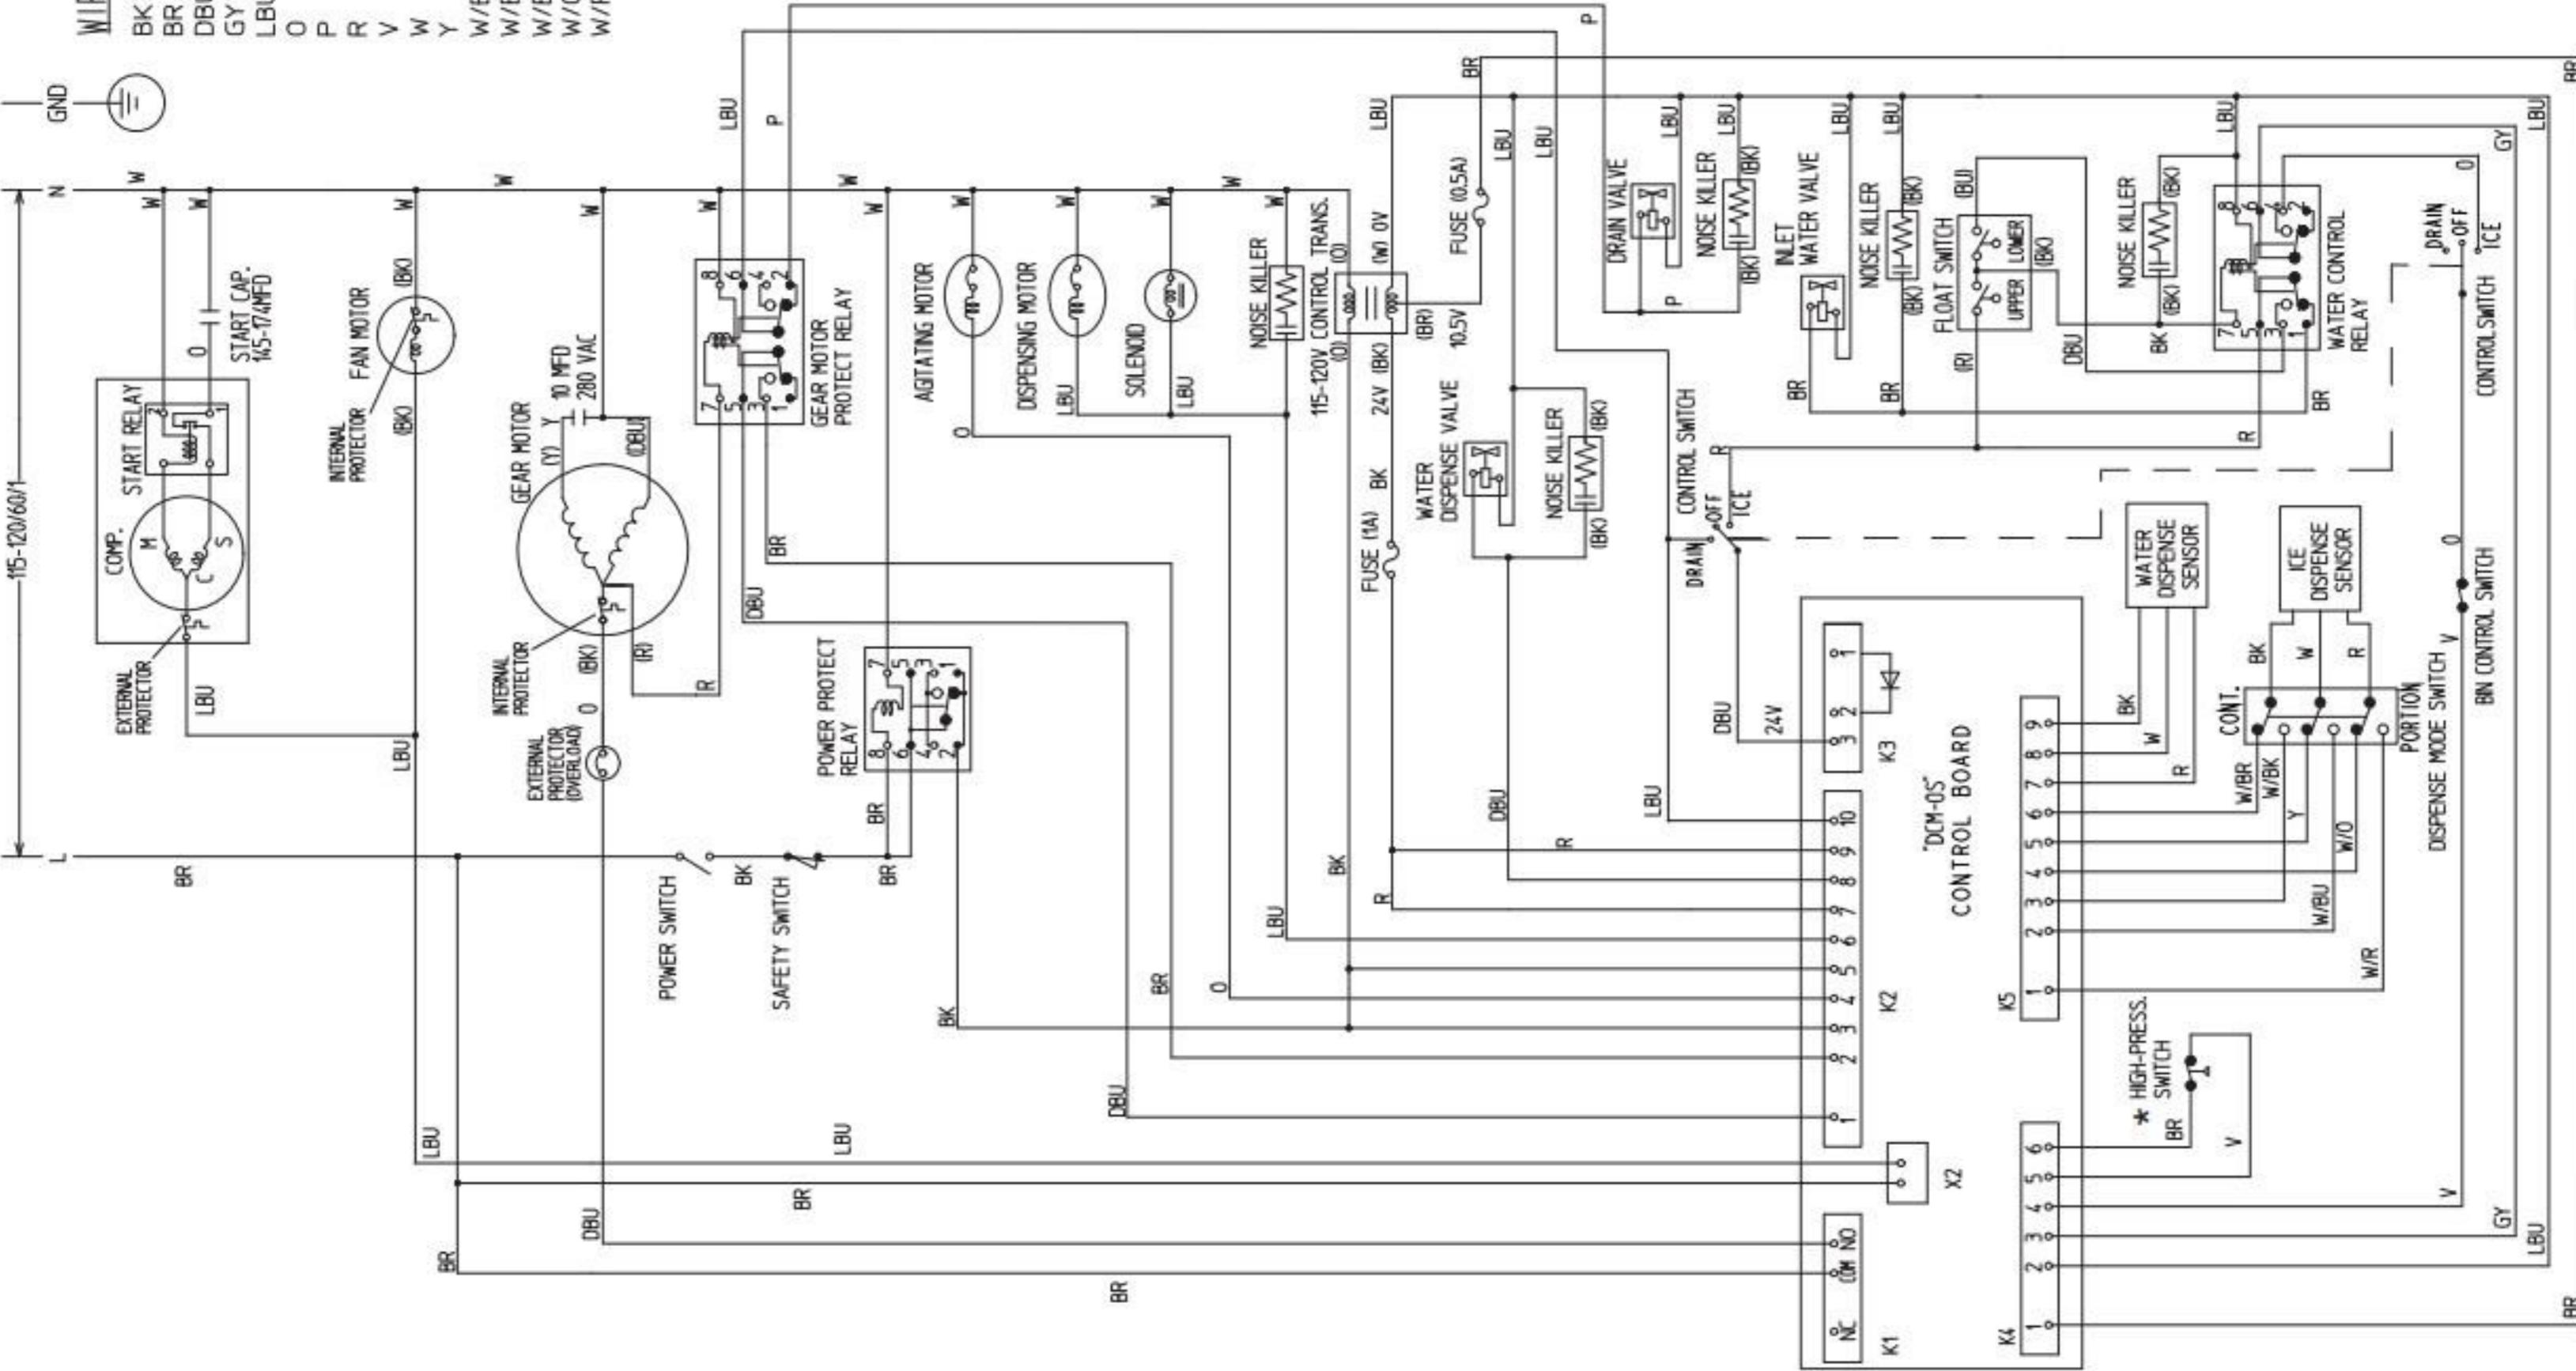

WIRE COLOR CODE

- BK -BLACK
- BR -BROWN
- BU -BLUE
- DBU -DARK BLUE
- GY -GRAY
- LBU -LIGHT BLUE
- O -ORANGE
- P -PINK
- R -RED
- V -VIOLET
- W -WHITE
- Y -YELLOW

* High-Pressure Switch	
Cut-out	412±21 PSIG
Cut-in	327±21 PSIG

WIRE COLOR CODE

- BK BLACK
- BR BROWN
- DBU DARK BLUE
- GY GRAY
- LBU LIGHT BLUE
- O ORANGE
- P PINK
- R RED
- V VIOLET
- W WHITE
- Y YELLOW
- W/BK WHITE/BLACK
- W/BR WHITE/BROWN
- W/BU WHITE/BLUE
- W/O WHITE/ORANGE
- W/R WHITE/RED

* High-Pressure Switch		
Cut-out	412±21 PSIG	
Cut-in	327±21 PSIG	