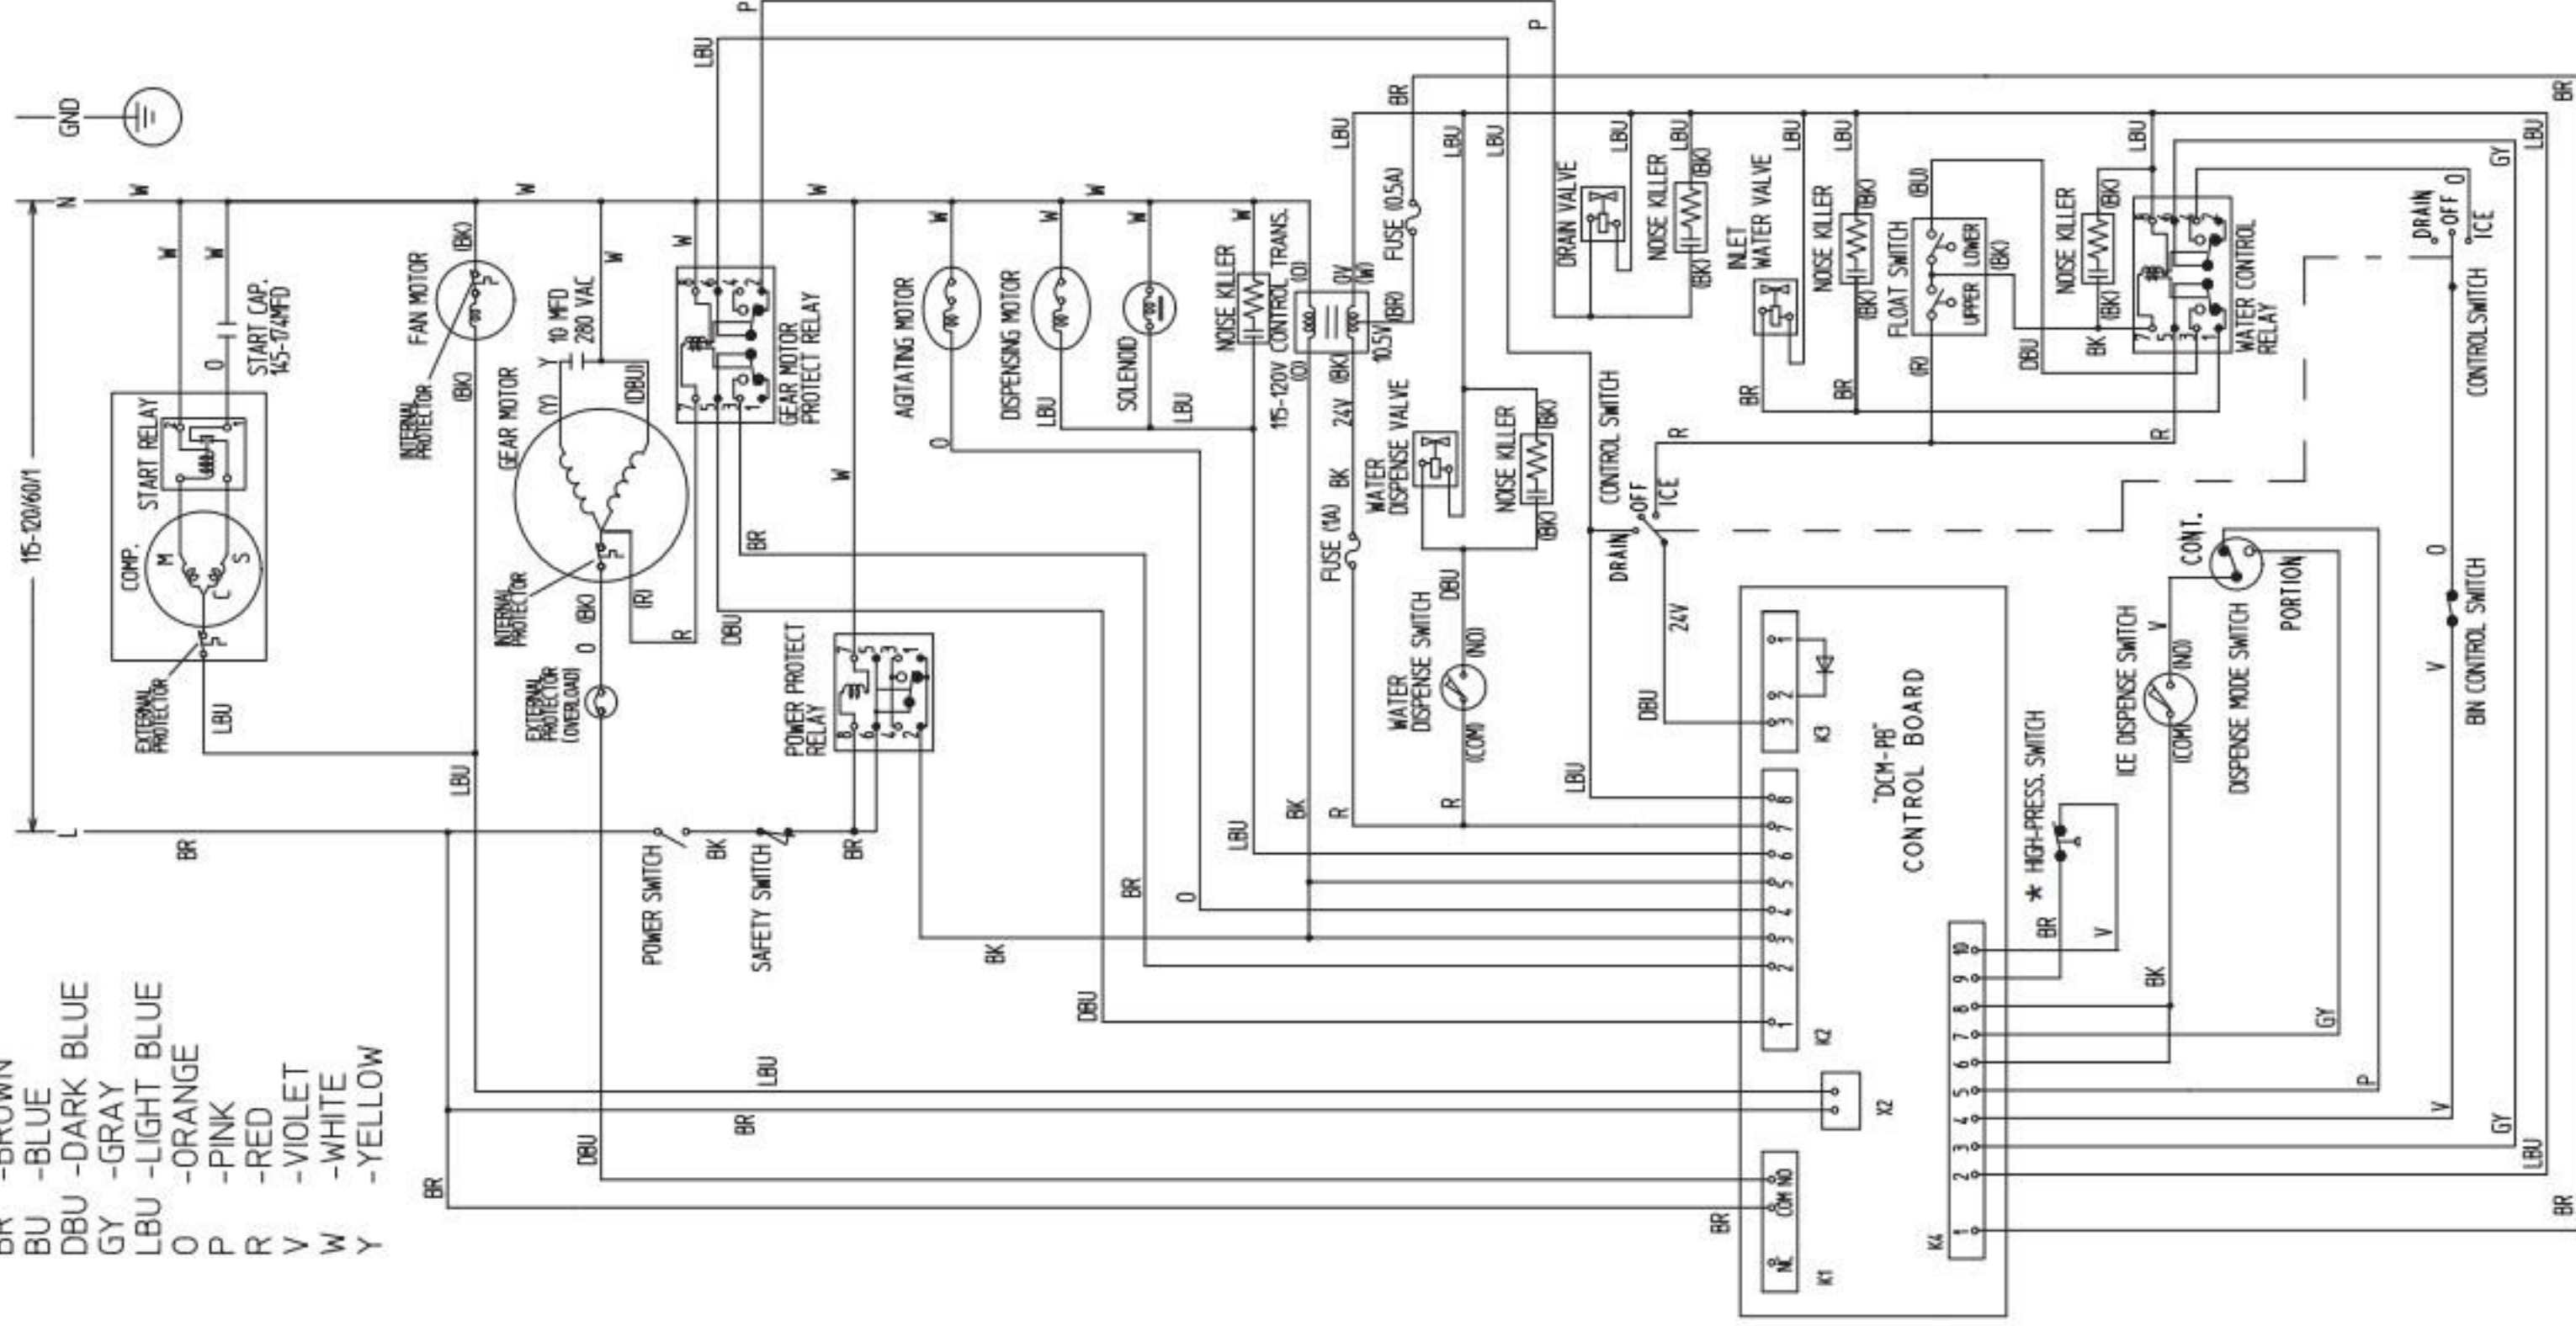

WIRE COLOR CODE

- BK -BLACK
- BR -BROWN
- BU -BLUE
- DBU -DARK BLUE
- GY -GRAY
- LBU -LIGHT BLUE
- O -ORANGE
- P -PINK
- R -RED
- V -VIOLET
- W -WHITE
- Y -YELLOW

* High-Pressure Switch	
Cut-out	412±21 PSIG
Cut-in	327±21 PSIG

WIRE COLOR CODE

- BK BLACK
- BR BROWN
- DBU DARK BLUE
- GY GRAY
- LBU LIGHT BLUE
- O ORANGE
- P PINK
- R RED
- V VIOLET
- W WHITE
- Y YELLOW
- W/BK WHITE/BLACK
- W/BR WHITE/BROWN
- W/BU WHITE/BLUE
- W/O WHITE/ORANGE
- W/R WHITE/RED

* High-Pressure Switch		
Cut-out	412±21 PSIG	
Cut-in	327±21 PSIG	