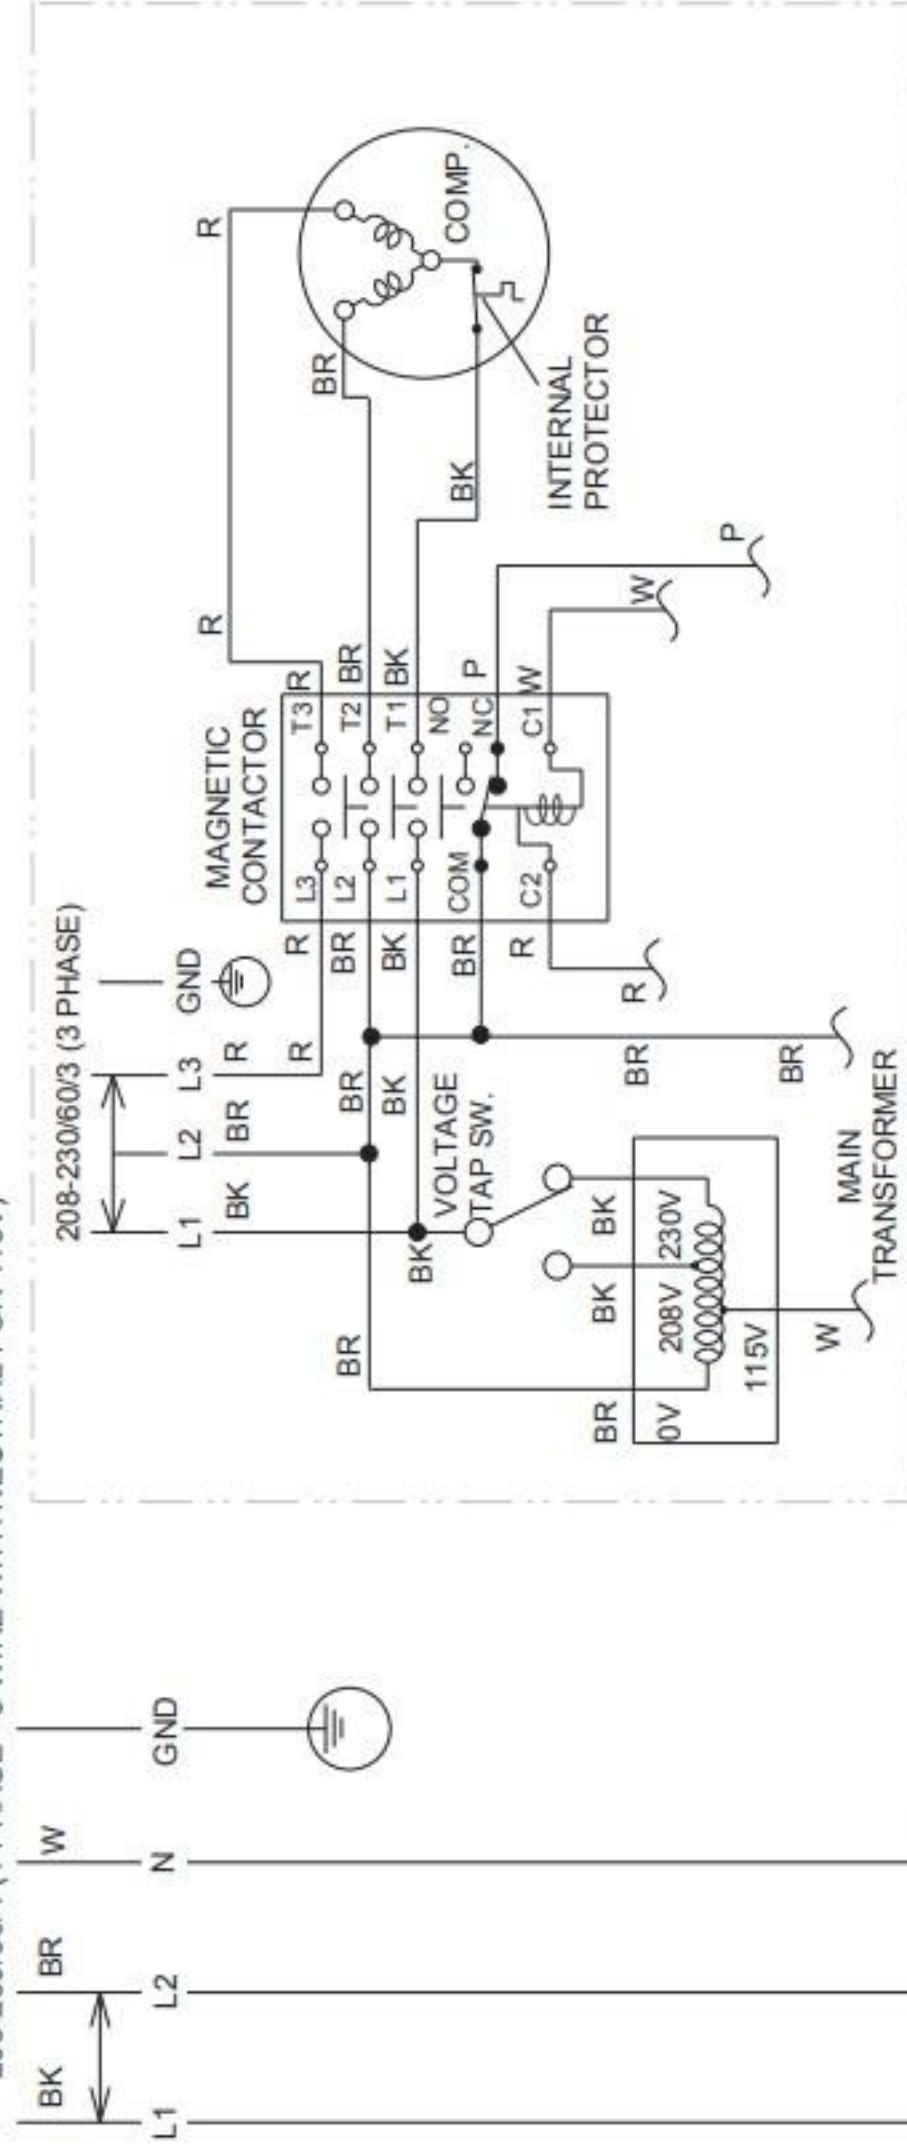

- 115/60/1
- WIRE COLOR CODE
- BK -BLACK
  - BR -BROWN
  - BU -BLUE
  - DBU -DARK BLUE
  - GR -GREEN
  - GY -GRAY
  - LBU -LIGHT BLUE
  - O -ORANGE
  - P -PINK
  - R -RED
  - V -VIOLET
  - W -WHITE
  - Y -YELLOW
  - W/BK -BLACK
  - W/BR -BROWN
  - W/BU -BLUE
  - W/O -WHITE
  - W/R -ORANGE
  - W/O -WHITE
  - W/O -RED

- W/O -WHITE
- W/O -RED

WIRE COLOR CODE

BK	-BLACK
BR	-BROWN
BU	-BLUE
DBU	-DARK BLUE
GR	-GREEN
GY	-GRAY
LBU	-LIGHT BLUE
O	-ORANGE
P	-PINK
R	-RED
V	-VIOLET
W	-WHITE
Y	-YELLOW
W/BK	-BLACK
W/BR	-BROWN
W/BU	-BLUE
W/O	-WHITE
W/R	-ORANGE
	-RED

208-230/60/1 (1 PHASE - 3 WIRE WITH NEUTRAL FOR 115V)

WIRE COLOR CODE  
 BK -BLACK  
 BR -BROWN  
 BU -BLUE  
 DBU -DARK BLUE  
 GR -GREEN  
 GY -GRAY  
 LBU -LIGHT BLUE  
 O -ORANGE  
 P -PINK  
 R -RED  
 V -VIOLET  
 W -YELLOW  
 Y -WHITE  
 W/BK -WHITE BLACK  
 W/BR -WHITE BROWN  
 W/BU -WHITE BLUE  
 W/O -WHITE ORANGE  
 W/R -WHITE RED