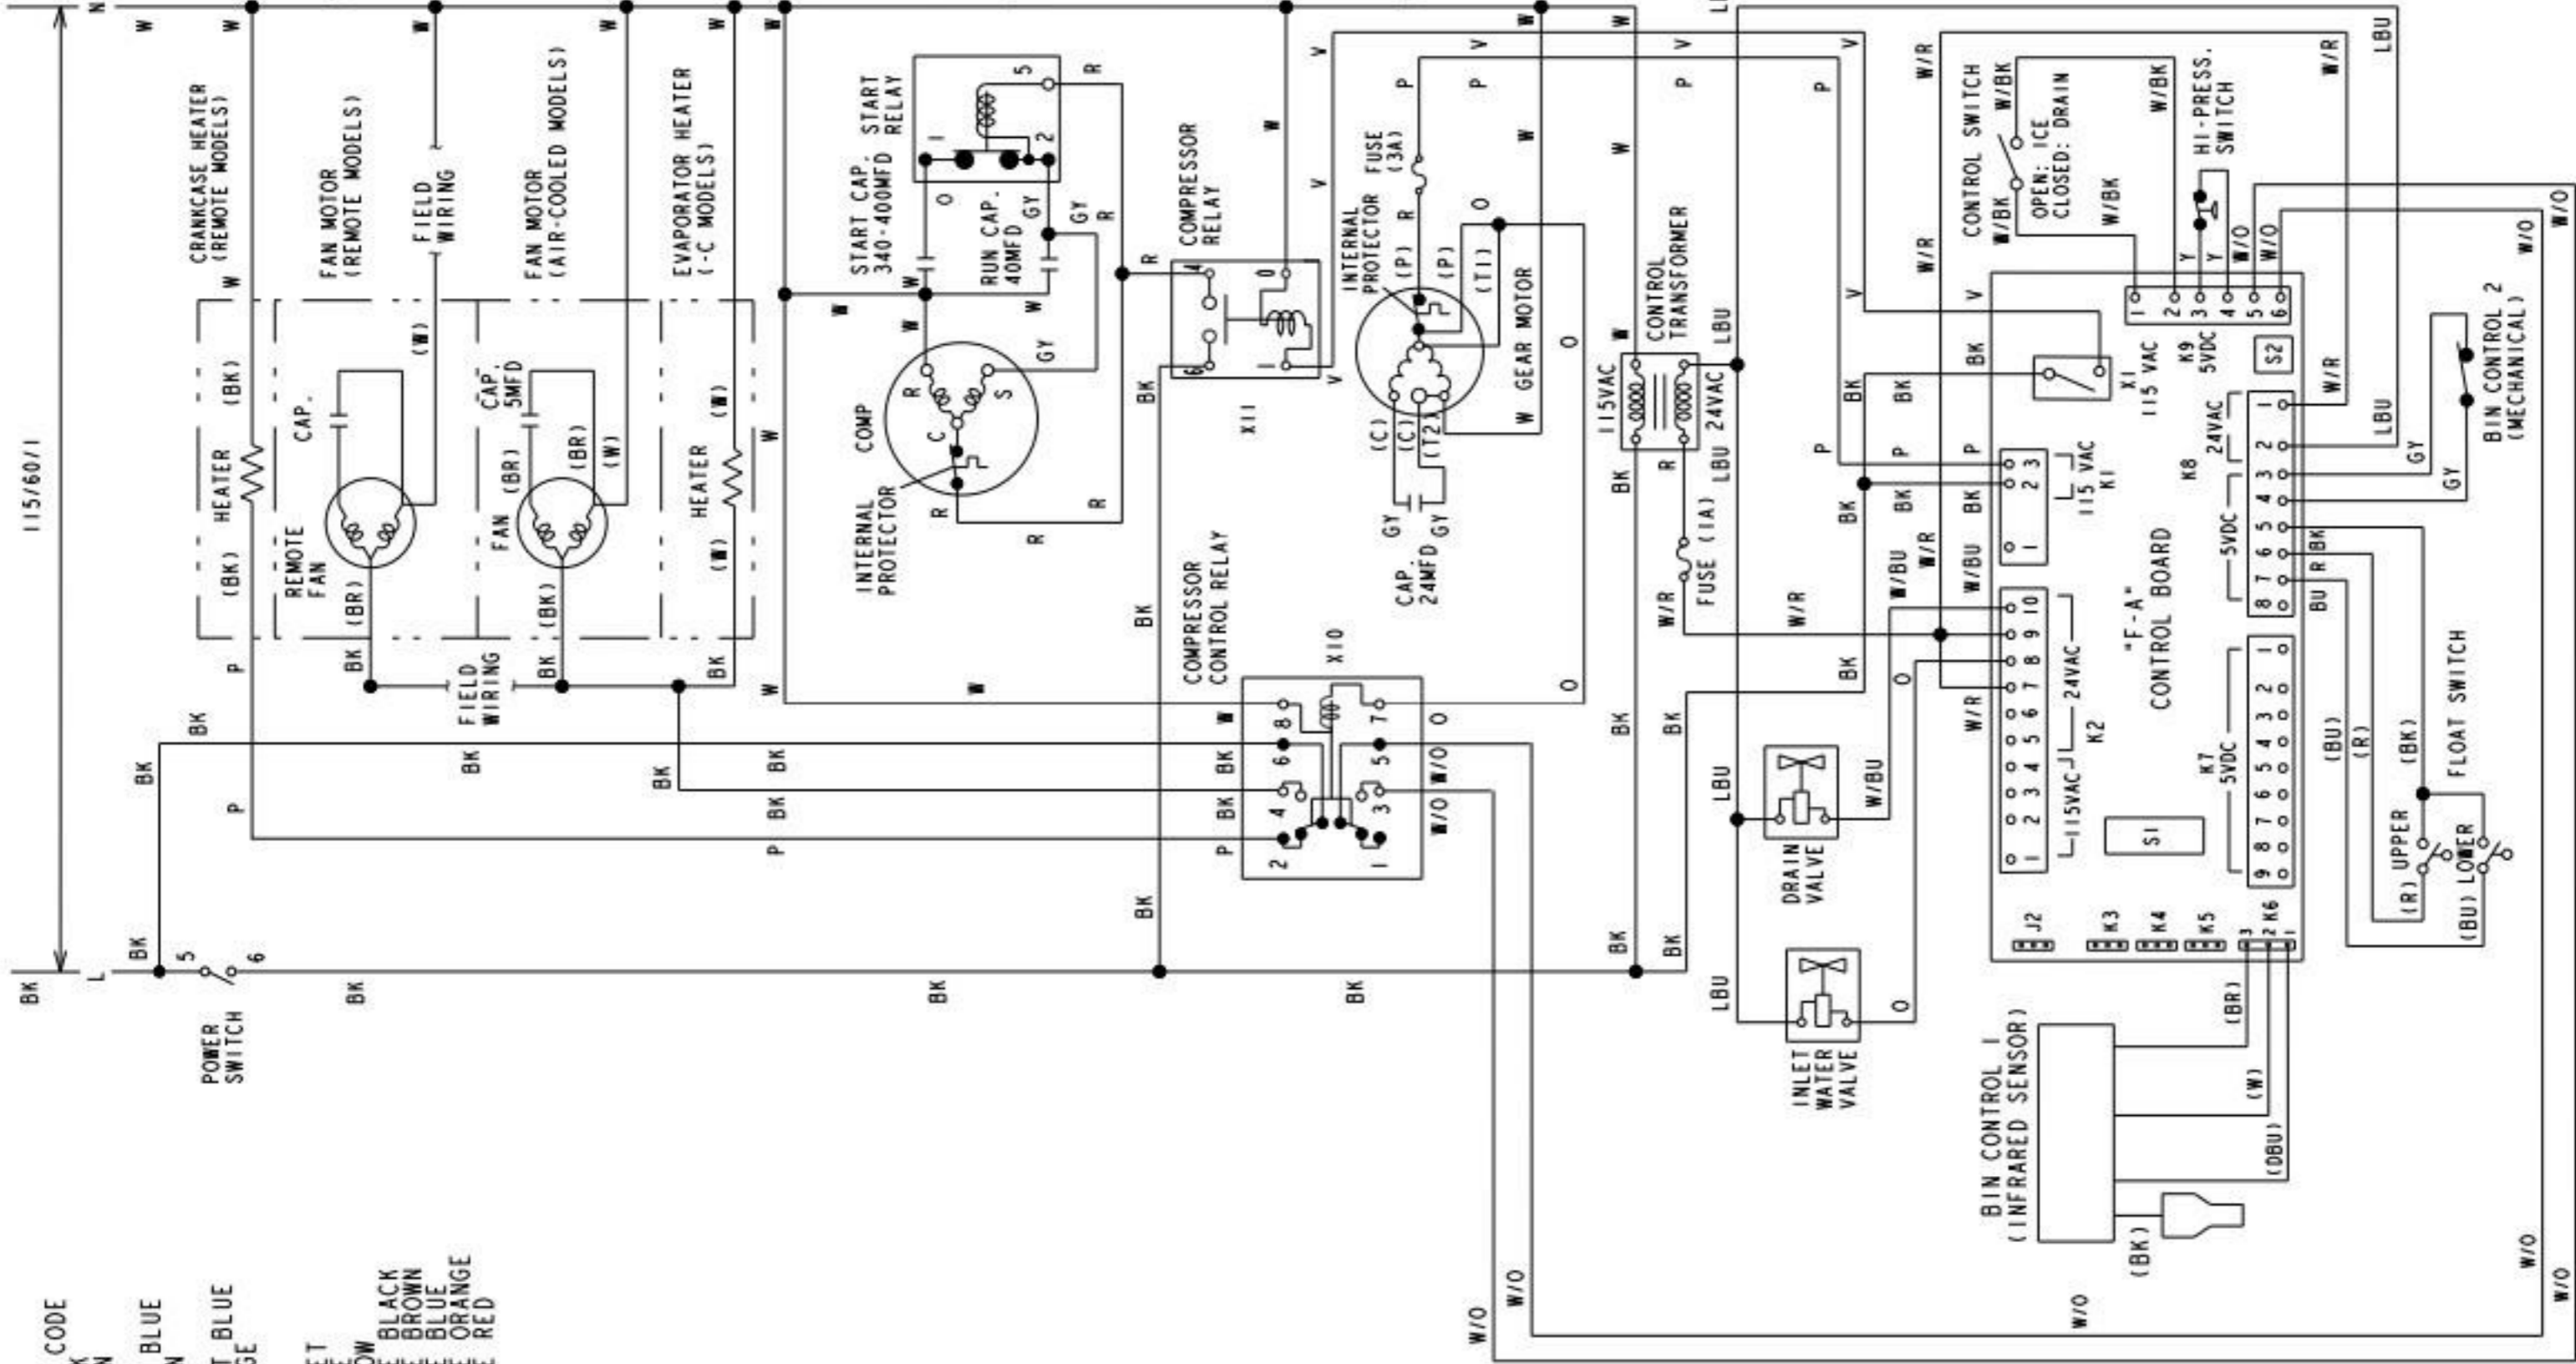

- 115/60/1
- WIRE COLOR CODE
- BK -BLACK
  - BR -BROWN
  - BU -BLUE
  - DBU -DARK BLUE
  - GR -GREEN
  - GY -GRAY
  - LBU -LIGHT BLUE
  - O -ORANGE
  - P -PINK
  - R -RED
  - V -VIOLET
  - W -WHITE
  - Y -YELLOW
  - W/BK -BLACK
  - W/BR -BROWN
  - W/BU -BLUE
  - W/O -WHITE
  - W/R -ORANGE
  - W/O -WHITE
  - W/O -RED

- W/O -WHITE
- W/O -RED

WIRE COLOR CODE

BK	-BLACK
BR	-BROWN
BU	-BLUE
DBU	-DARK BLUE
GR	-GREEN
GY	-GRAY
LBU	-LIGHT BLUE
O	-ORANGE
P	-PINK
R	-RED
V	-VIOLET
W	-WHITE
Y	-YELLOW
W/BK	-BLACK
W/BR	-BROWN
W/BU	-BLUE
W/O	-WHITE
W/R	-ORANGE
	-RED

208-230/60/1 (1 PHASE - 3 WIRE WITH NEUTRAL FOR 115V)

WIRE COLOR CODE  
 BK -BLACK  
 BR -BROWN  
 BU -BLUE  
 DBU -DARK BLUE  
 GR -GREEN  
 GY -GRAY  
 LBU -LIGHT BLUE  
 O -ORANGE  
 P -PINK  
 R -RED  
 V -VIOLET  
 W -YELLOW  
 Y -WHITE  
 W/BK -WHITE BLACK  
 W/BR -WHITE BROWN  
 W/BU -WHITE BLUE  
 W/O -WHITE ORANGE  
 W/R -WHITE RED

W/O

WIRE	COLOR	CODE
BK	-BLACK	
BR	-BROWN	
BU	-BLUE	
DBU	-DARK BLUE	
GR	-GREEN	
GY	-GRAY	
LBU	-LIGHT BLUE	
O	-ORANGE	
P	-PINK	
R	-RED	
V	-VIOLET	
W	-WHITE	
Y	-YELLOW	
W/BK	-BLACK	
W/BR	-BROWN	
W/BU	-BLUE	
W/O	-ORANGE	
W/R	-RED	