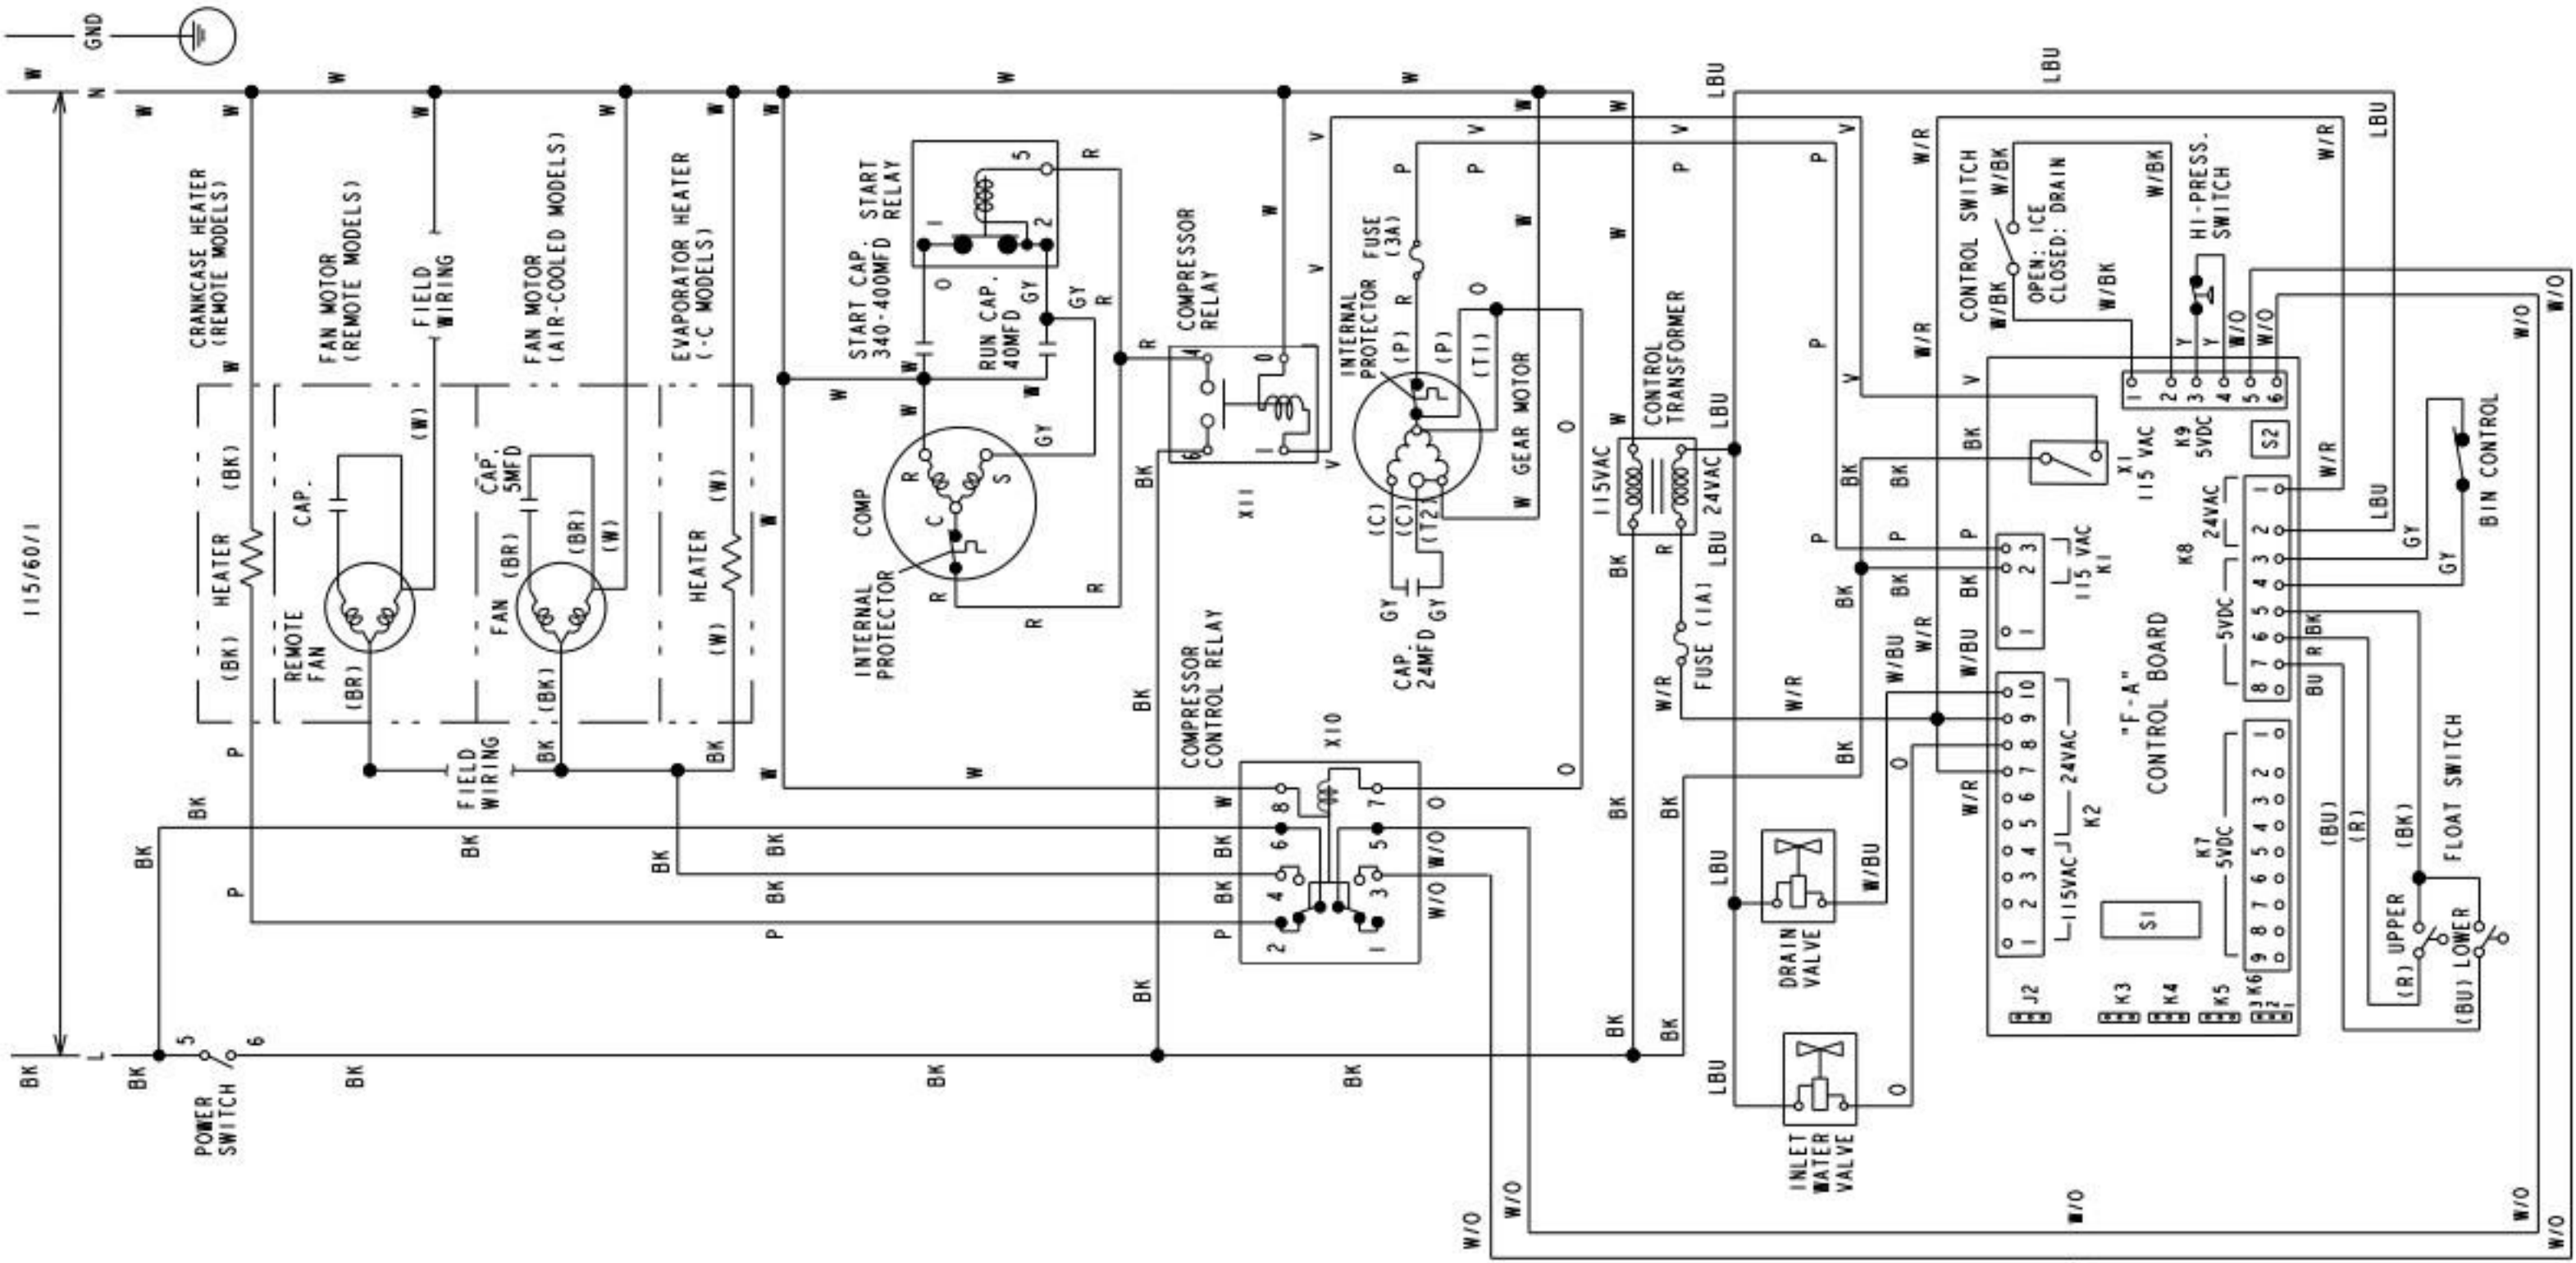

- 115/60/1
- WIRE COLOR CODE
- BK -BLACK
  - BR -BROWN
  - BU -BLUE
  - DBU -DARK BLUE
  - GR -GREEN
  - GY -GRAY
  - LBU -LIGHT BLUE
  - O -ORANGE
  - P -PINK
  - R -RED
  - V -VIOLET
  - W -WHITE
  - Y -YELLOW
  - W/BK -BLACK
  - W/BR -BROWN
  - W/BU -BLUE
  - W/O -WHITE
  - W/R -ORANGE
  - W/O -WHITE
  - W/O -RED

- W/O -WHITE
- W/O -RED

WIRE COLOR CODE

BK	-BLACK
BR	-BROWN
BU	-BLUE
DBU	-DARK BLUE
GR	-GREEN
GY	-GRAY
LBU	-LIGHT BLUE
O	-ORANGE
P	-PINK
R	-RED
V	-VIOLET
W	-WHITE
Y	-YELLOW
W/BK	-BLACK
W/BR	-BROWN
W/BU	-BLUE
W/O	-WHITE
W/R	-ORANGE
	-RED

208-230/60/1 (1 PHASE - 3 WIRE WITH NEUTRAL FOR 115V)

WIRE COLOR CODE  
 BK -BLACK  
 BR -BROWN  
 BU -BLUE  
 DBU -DARK BLUE  
 GR -GREEN  
 GY -GRAY  
 LBU -LIGHT BLUE  
 O -ORANGE  
 P -PINK  
 R -RED  
 V -VIOLET  
 W -YELLOW  
 Y -WHITE  
 W/BK -WHITE BLACK  
 W/BR -WHITE BROWN  
 W/BU -WHITE BLUE  
 W/O -WHITE ORANGE  
 W/R -WHITE RED

W/O

WIRE	COLOR	CODE
BK	-BLACK	
BR	-BROWN	
BU	-BLUE	
DBU	-DARK BLUE	
GR	-GREEN	
GY	-GRAY	
LBU	-LIGHT BLUE	
O	-ORANGE	
P	-PINK	
R	-RED	
V	-VIOLET	
W	-WHITE	
Y	-YELLOW	
W/BK	-BLACK	
W/BR	-BROWN	
W/BU	-BLUE	
W/O	-ORANGE	
W/R	-RED	