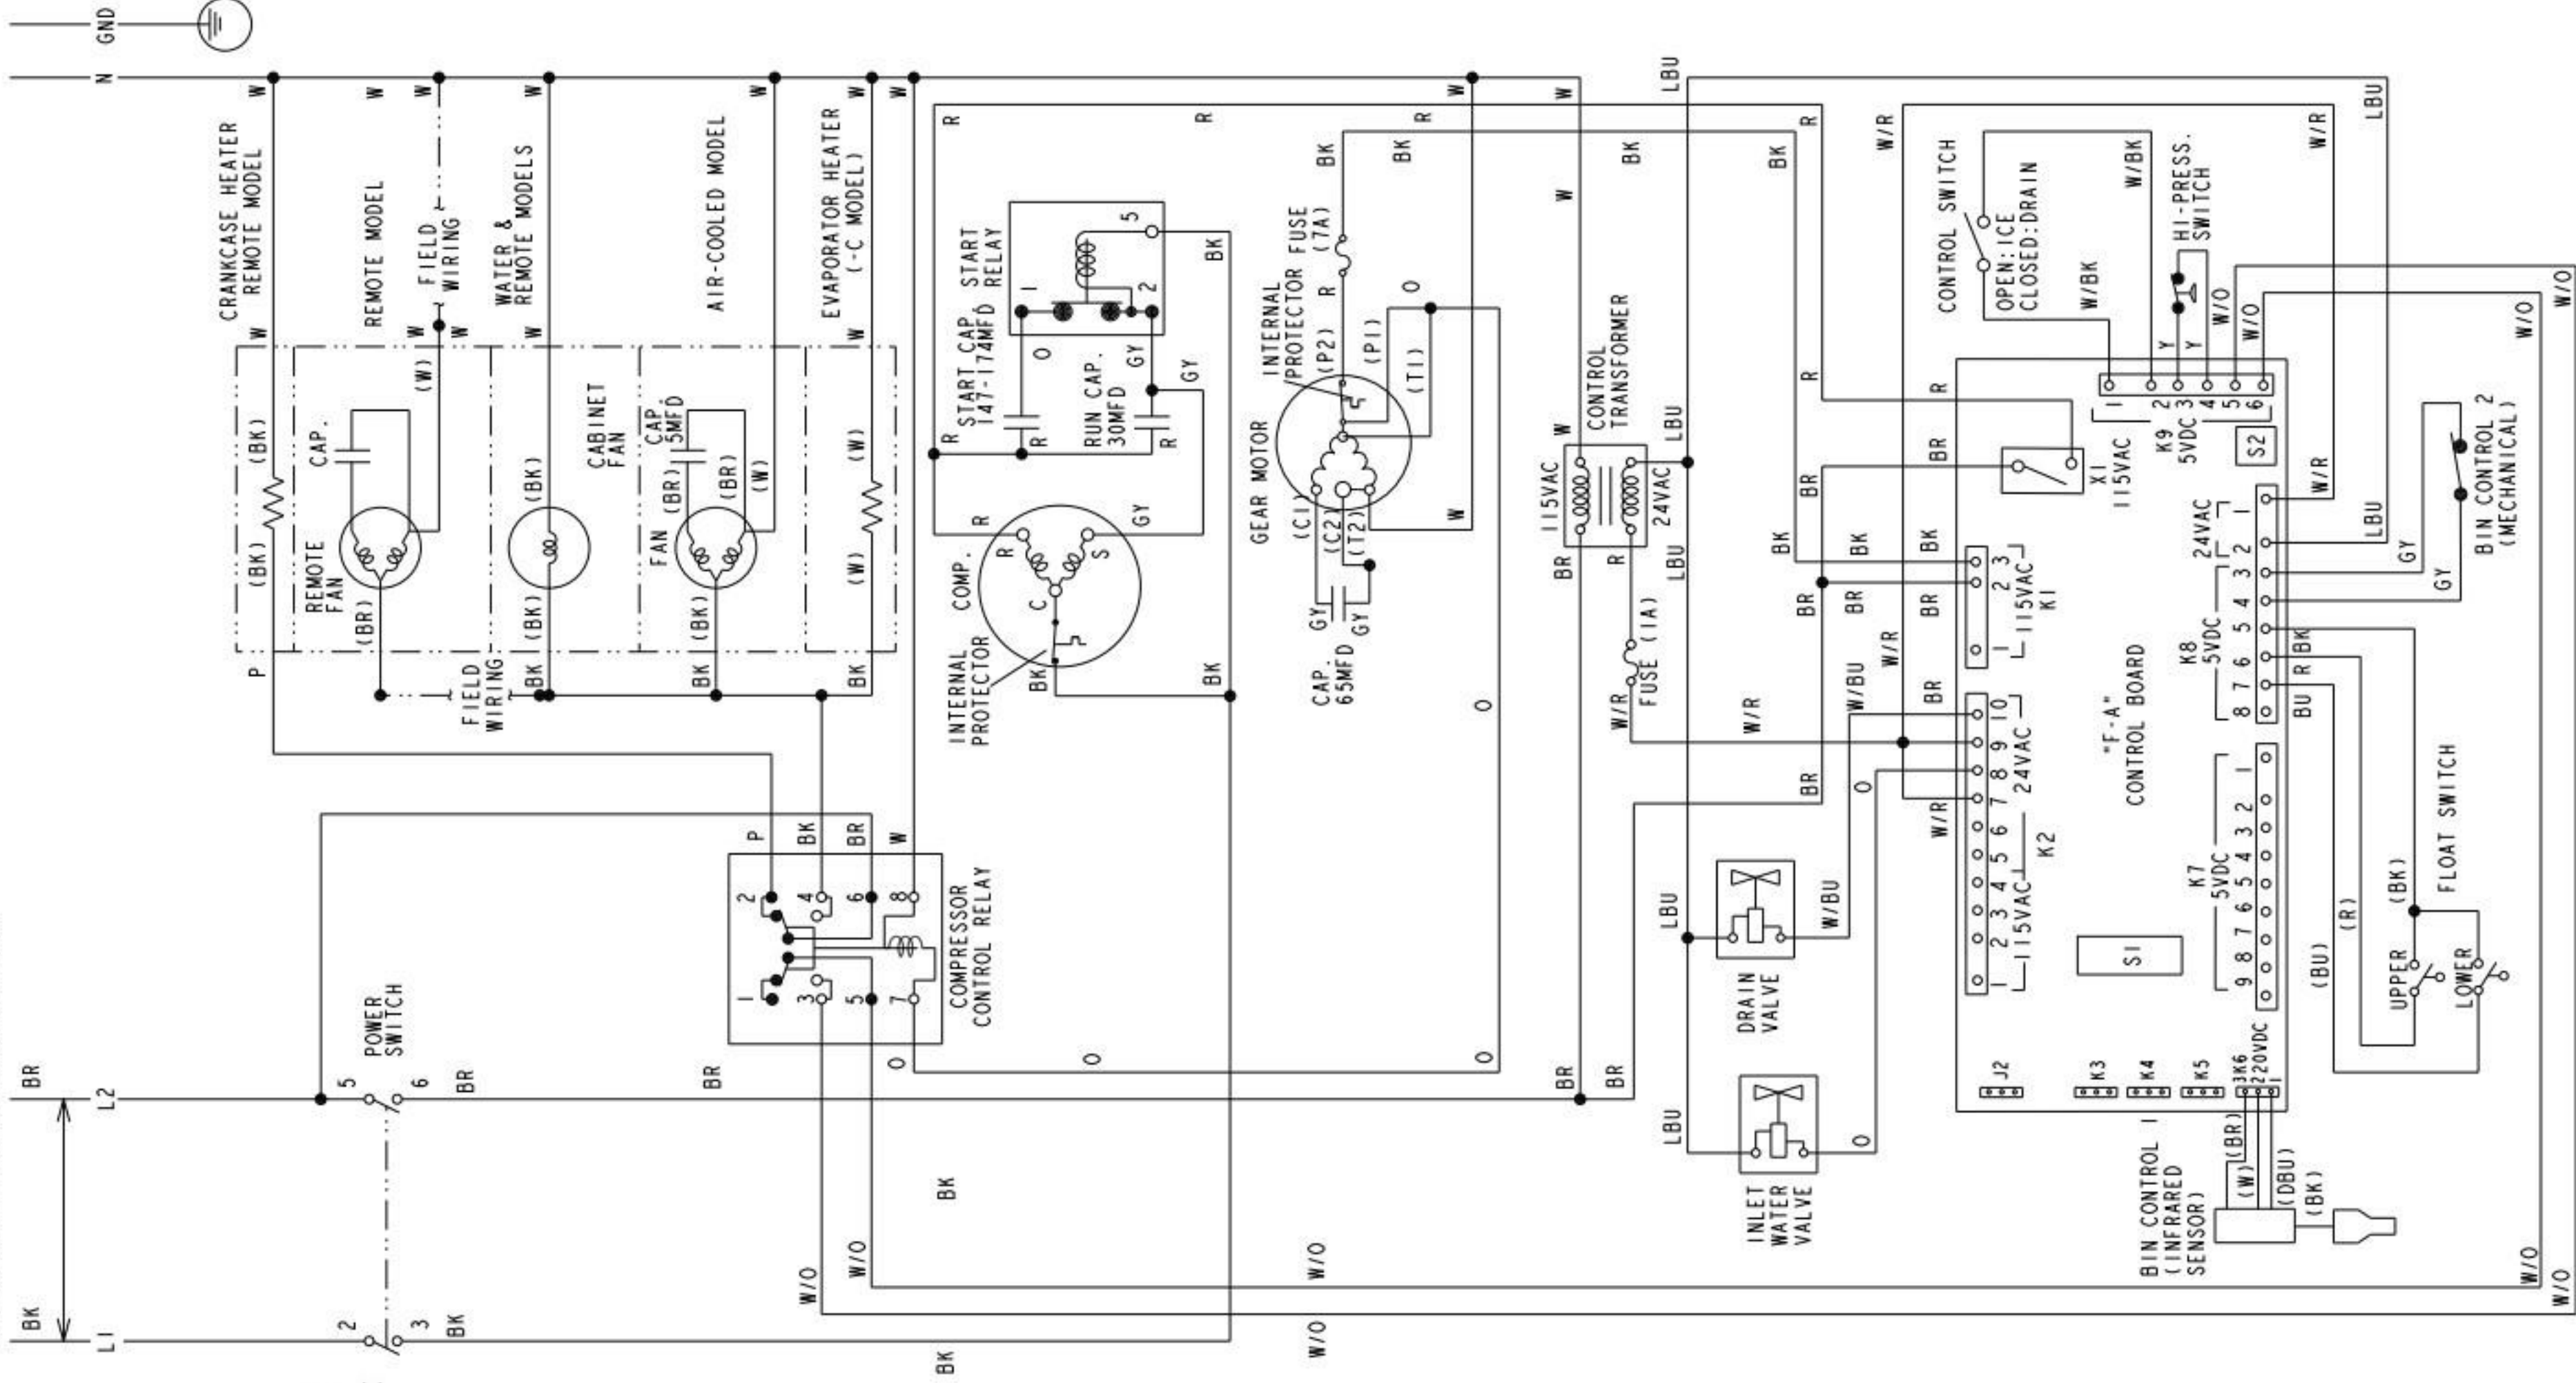

- 115/60/1
- WIRE COLOR CODE
- BK -BLACK
  - BR -BROWN
  - BU -BLUE
  - DBU -DARK BLUE
  - GR -GREEN
  - GY -GRAY
  - LBU -LIGHT BLUE
  - O -ORANGE
  - P -PINK
  - R -RED
  - V -VIOLET
  - W -WHITE
  - Y -YELLOW
  - W/BK -BLACK
  - W/BR -BROWN
  - W/BU -BLUE
  - W/O -WHITE
  - W/R -ORANGE
  - W/O -WHITE
  - W/O -RED

- W/O -WHITE
- W/O -RED

WIRE COLOR CODE

BK	-BLACK
BR	-BROWN
BU	-BLUE
DBU	-DARK BLUE
GR	-GREEN
GY	-GRAY
LBU	-LIGHT BLUE
O	-ORANGE
P	-PINK
R	-RED
V	-VIOLET
W	-WHITE
Y	-YELLOW
W/BK	-BLACK
W/BR	-BROWN
W/BU	-BLUE
W/O	-WHITE
W/R	-ORANGE
	-RED

208-230/60/1 (1 PHASE - 3 WIRE WITH NEUTRAL FOR 115V)

WIRE COLOR CODE  
 BK -BLACK  
 BR -BROWN  
 BU -BLUE  
 DBU -DARK BLUE  
 GR -GREEN  
 GY -GRAY  
 LBU -LIGHT BLUE  
 O -ORANGE  
 P -PINK  
 R -RED  
 V -VIOLET  
 W -YELLOW  
 Y -WHITE  
 W/BK -WHITE BLACK  
 W/BR -WHITE BROWN  
 W/BU -WHITE BLUE  
 W/O -WHITE ORANGE  
 W/R -WHITE RED

W/O

WIRE	COLOR	CODE
BK	-BLACK	
BR	-BROWN	
BU	-BLUE	
DBU	-DARK BLUE	
GR	-GREEN	
GY	-GRAY	
LBU	-LIGHT BLUE	
O	-ORANGE	
P	-PINK	
R	-RED	
V	-VIOLET	
W	-WHITE	
Y	-YELLOW	
W/BK	-BLACK	
W/BR	-BROWN	
W/BU	-BLUE	
W/O	-ORANGE	
W/R	-RED	