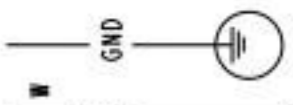

- 115/60/1
- WIRE COLOR CODE
- BK -BLACK
  - BR -BROWN
  - BU -BLUE
  - DBU -DARK BLUE
  - GR -GREEN
  - GY -GRAY
  - LBU -LIGHT BLUE
  - O -ORANGE
  - P -PINK
  - R -RED
  - V -VIOLET
  - W -WHITE
  - Y -YELLOW
  - W/BK -BLACK
  - W/BR -BROWN
  - W/BU -BLUE
  - W/O -WHITE
  - W/R -ORANGE
  - W/O -WHITE
  - W/O -RED

- W/O -WHITE
- W/O -RED

WIRE COLOR CODE

BK	-BLACK
BR	-BROWN
BU	-BLUE
DBU	-DARK BLUE
GR	-GREEN
GY	-GRAY
LBU	-LIGHT BLUE
O	-ORANGE
P	-PINK
R	-RED
V	-VIOLET
W	-WHITE
Y	-YELLOW
W/BK	-BLACK
W/BR	-BROWN
W/BU	-BLUE
W/O	-WHITE
W/R	-ORANGE
	-RED