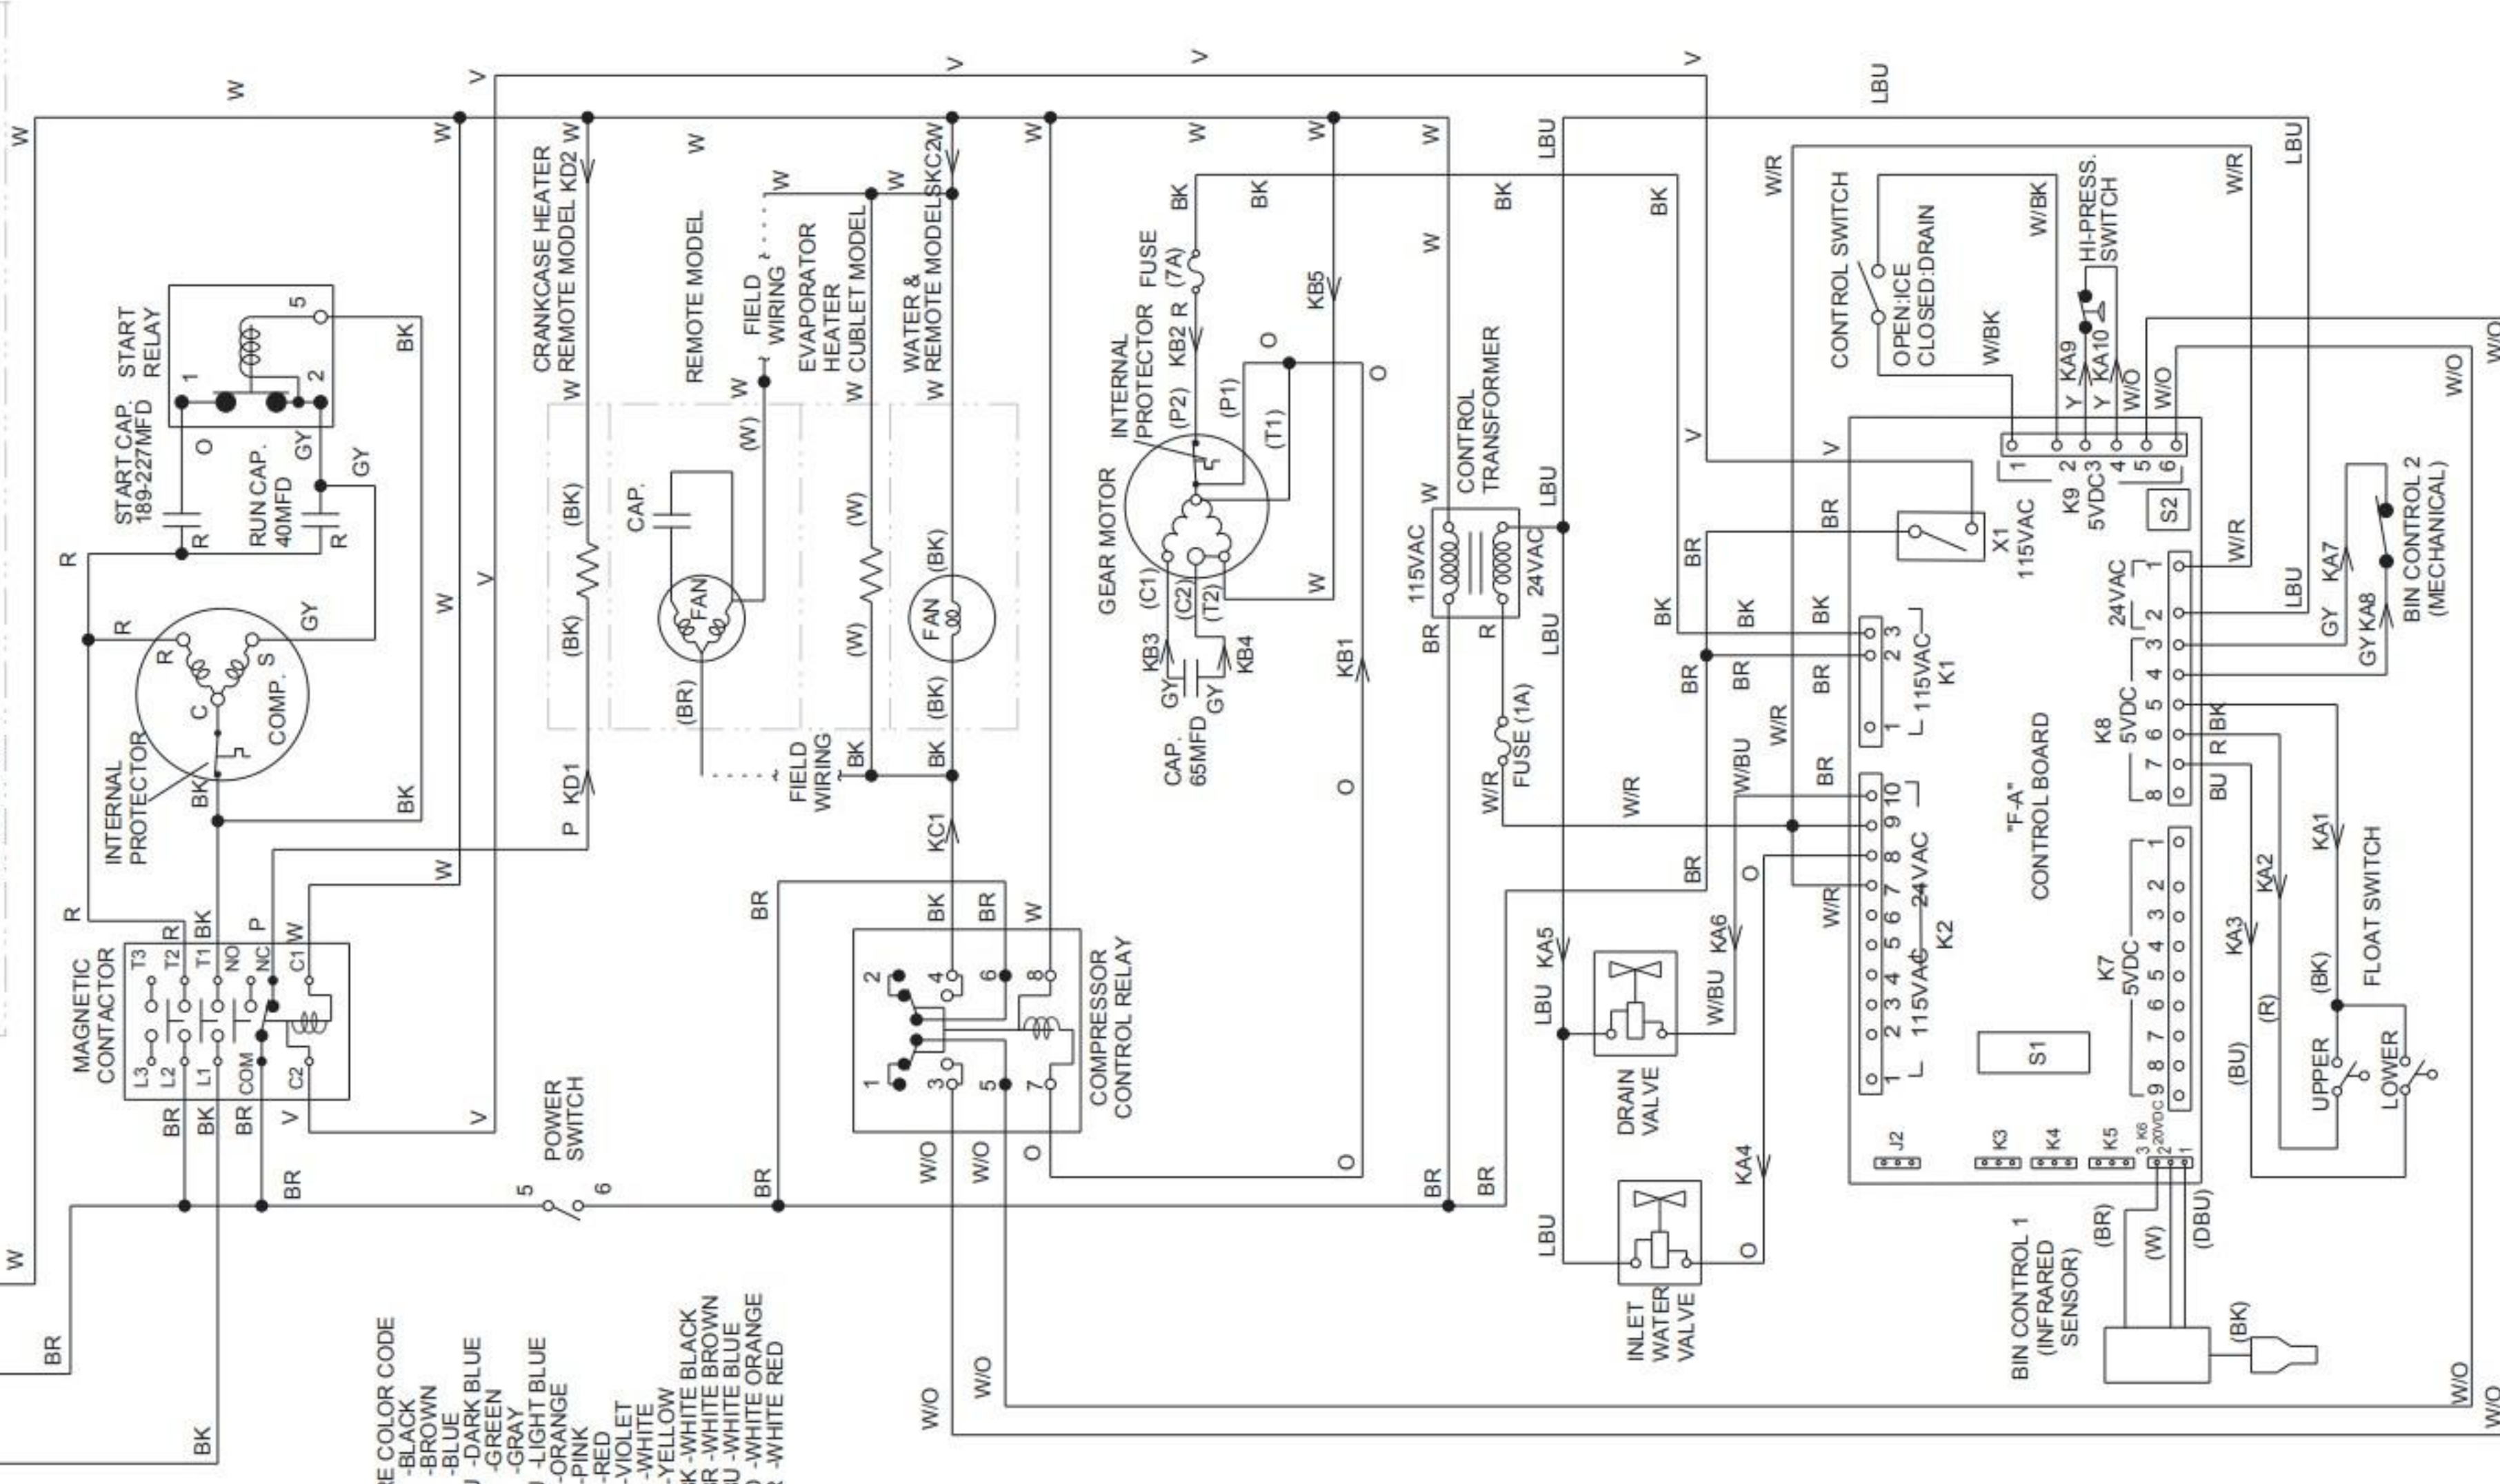

- 115/60/1
- WIRE COLOR CODE
- BK -BLACK
  - BR -BROWN
  - BU -BLUE
  - DBU -DARK BLUE
  - GR -GREEN
  - GY -GRAY
  - LBU -LIGHT BLUE
  - O -ORANGE
  - P -PINK
  - R -RED
  - V -VIOLET
  - W -WHITE
  - Y -YELLOW
  - W/BK -BLACK
  - W/BR -BROWN
  - W/BU -BLUE
  - W/O -WHITE
  - W/R -ORANGE
  - W/O -WHITE
  - W/O -RED

- W/O -WHITE
- W/O -RED

WIRE COLOR CODE

BK	-BLACK
BR	-BROWN
BU	-BLUE
DBU	-DARK BLUE
GR	-GREEN
GY	-GRAY
LBU	-LIGHT BLUE
O	-ORANGE
P	-PINK
R	-RED
V	-VIOLET
W	-WHITE
Y	-YELLOW
W/BK	-BLACK
W/BR	-BROWN
W/BU	-BLUE
W/O	-WHITE
W/R	-ORANGE
	-RED

208-230/60/1 (1 PHASE - 3 WIRE WITH NEUTRAL FOR 115V)

WIRE COLOR CODE  
 BK -BLACK  
 BR -BROWN  
 BU -BLUE  
 DBU -DARK BLUE  
 GR -GREEN  
 GY -GRAY  
 LBU -LIGHT BLUE  
 O -ORANGE  
 P -PINK  
 R -RED  
 V -VIOLET  
 W -YELLOW  
 Y -WHITE  
 W/BK -WHITE BLACK  
 W/BR -WHITE BROWN  
 W/BU -WHITE BLUE  
 W/O -WHITE ORANGE  
 W/R -WHITE RED

W/O

WIRE	COLOR	CODE
BK	-BLACK	
BR	-BROWN	
BU	-BLUE	
DBU	-DARK BLUE	
GR	-GREEN	
GY	-GRAY	
LBU	-LIGHT BLUE	
O	-ORANGE	
P	-PINK	
R	-RED	
V	-VIOLET	
W	-WHITE	
Y	-YELLOW	
W/BK	-BLACK	
W/BR	-BROWN	
W/BU	-BLUE	
W/O	-ORANGE	
W/R	-RED	