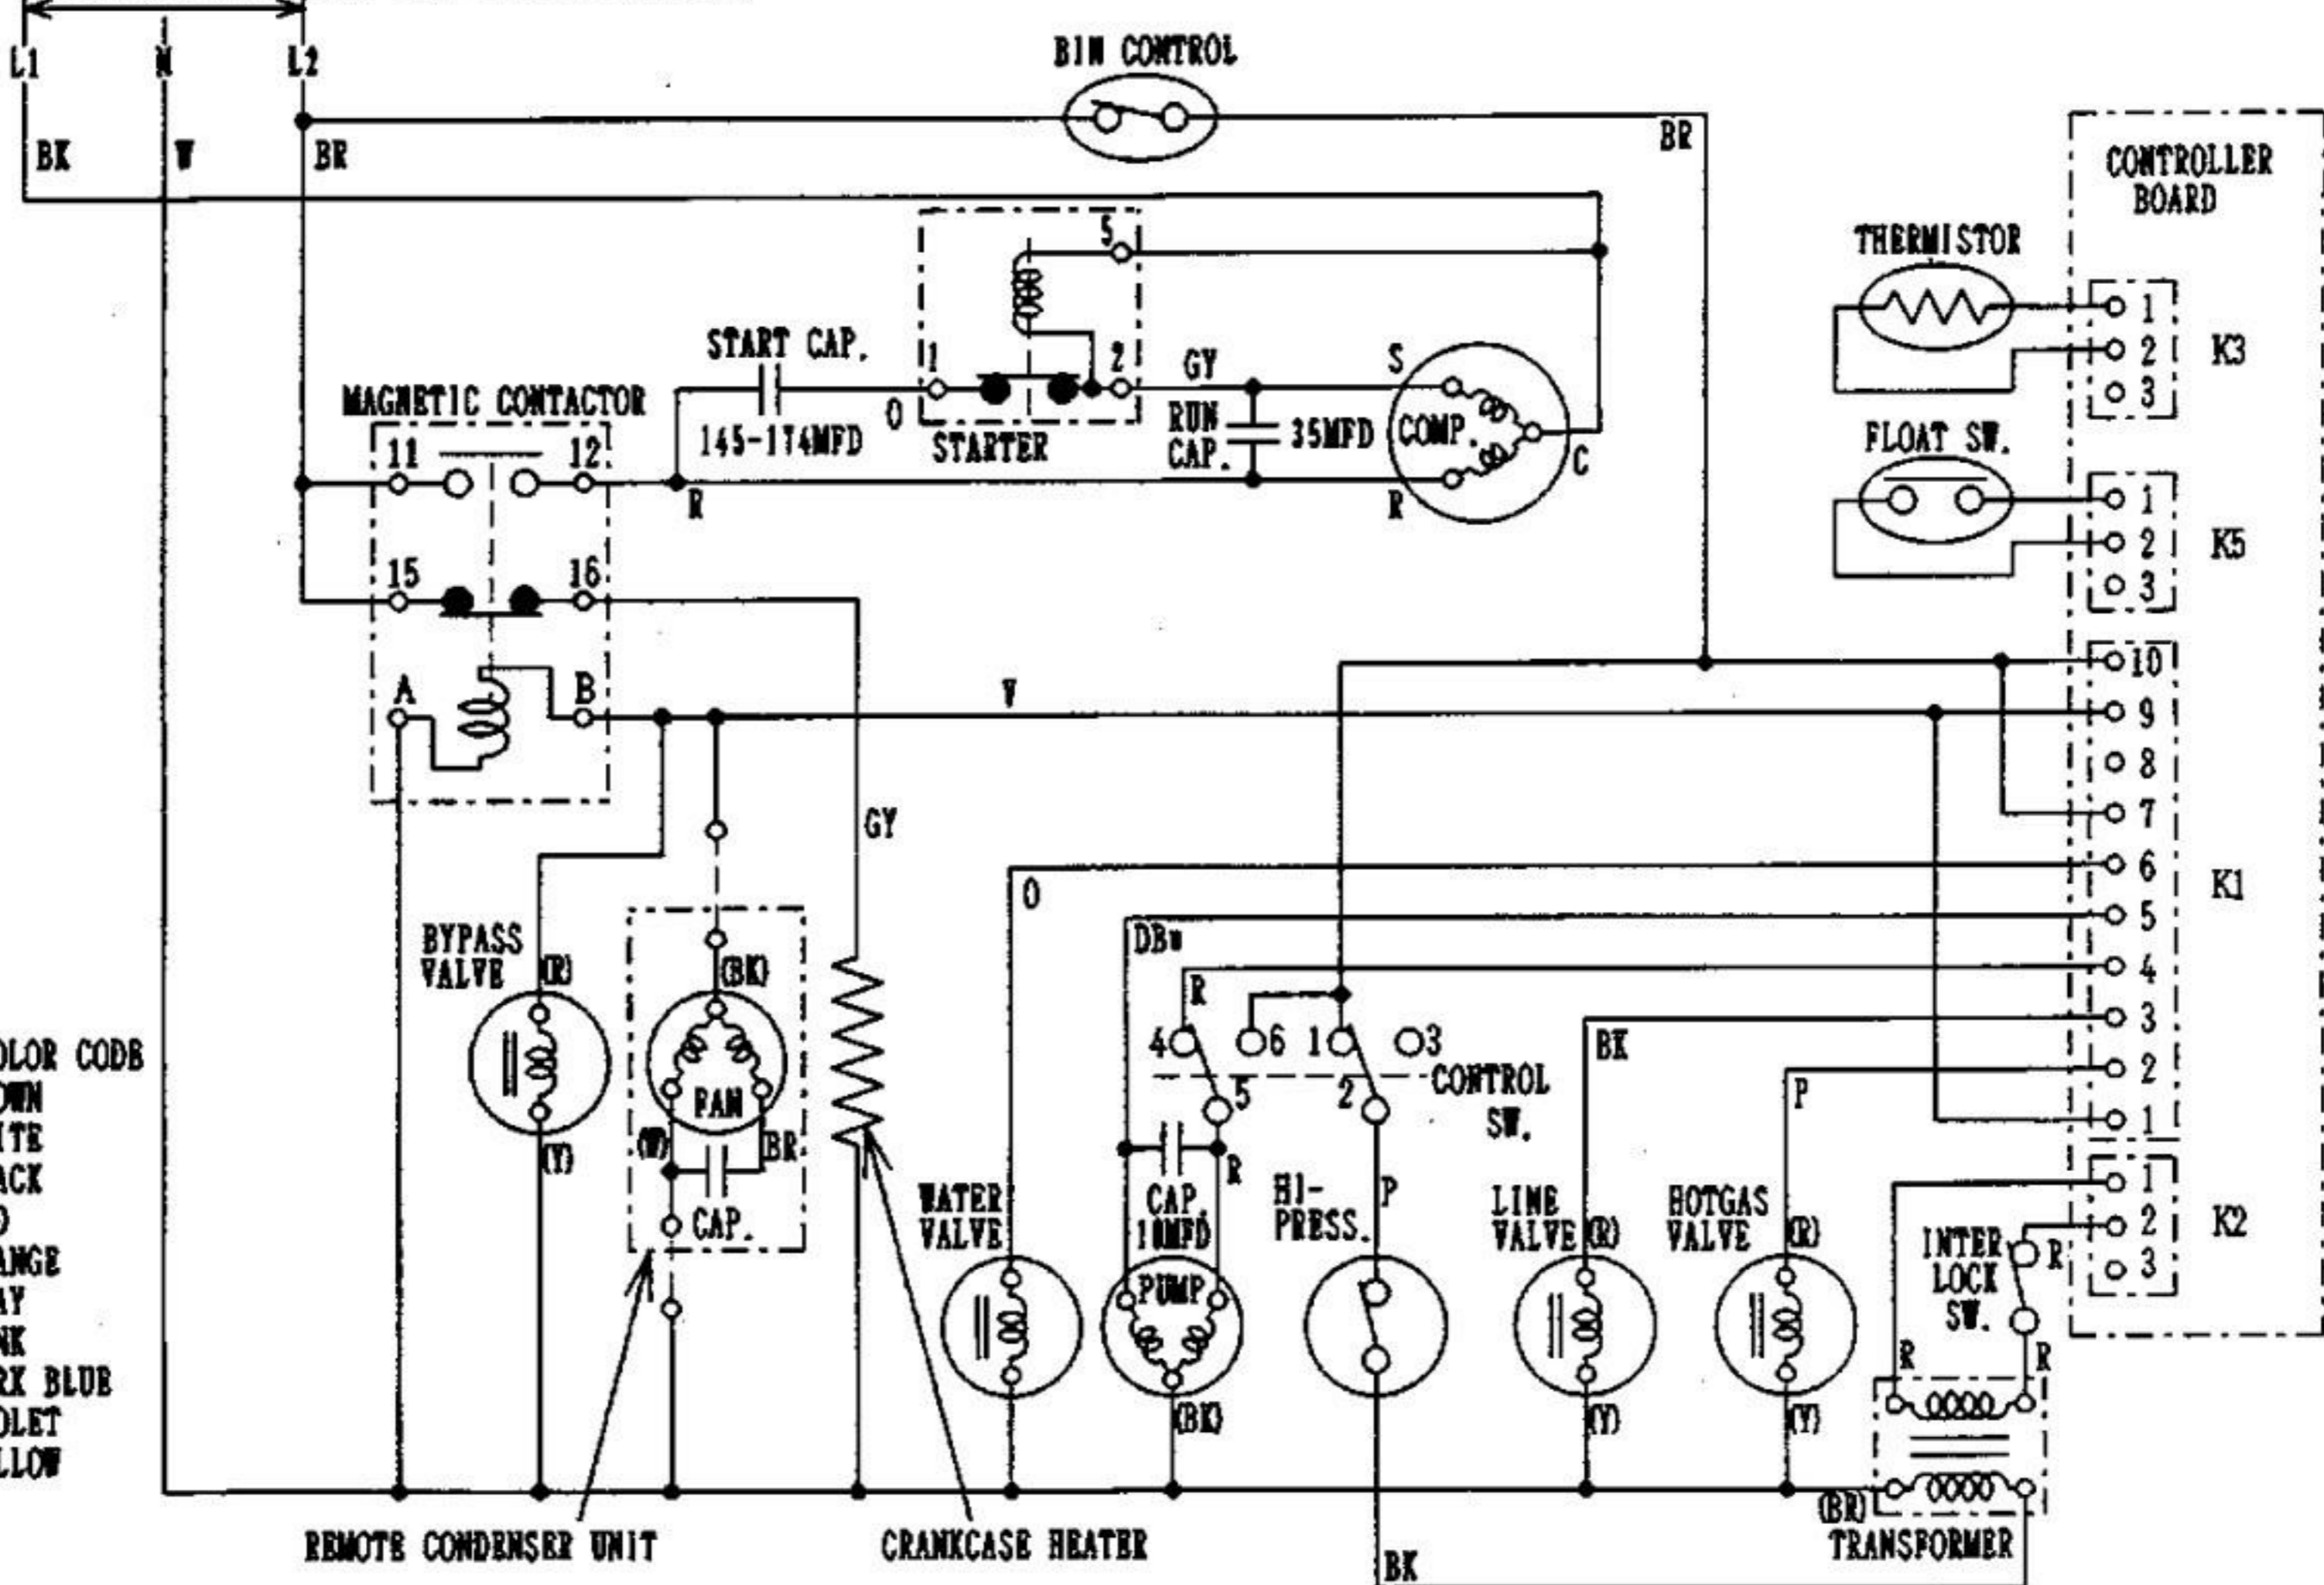

WIRE COLOR CODE
 BR - BROWN
 W - WHITE
 BK - BLACK
 R - RED
 O - ORANGE
 GY - GRAY
 P - PINK
 DB - DARK BLUE
 V - VIOLET
 Y - YELLOW

208-230/60/1 (3WIRE WITH NEUTRAL FOR 115V)

- WIRE COLOR CODE
- BR - BROWN
 - W - WHITE
 - BK - BLACK
 - R - RED
 - O - ORANGE
 - GY - GRAY
 - P - PINK
 - DB - DARK BLUE
 - V - VIOLET
 - Y - YELLOW