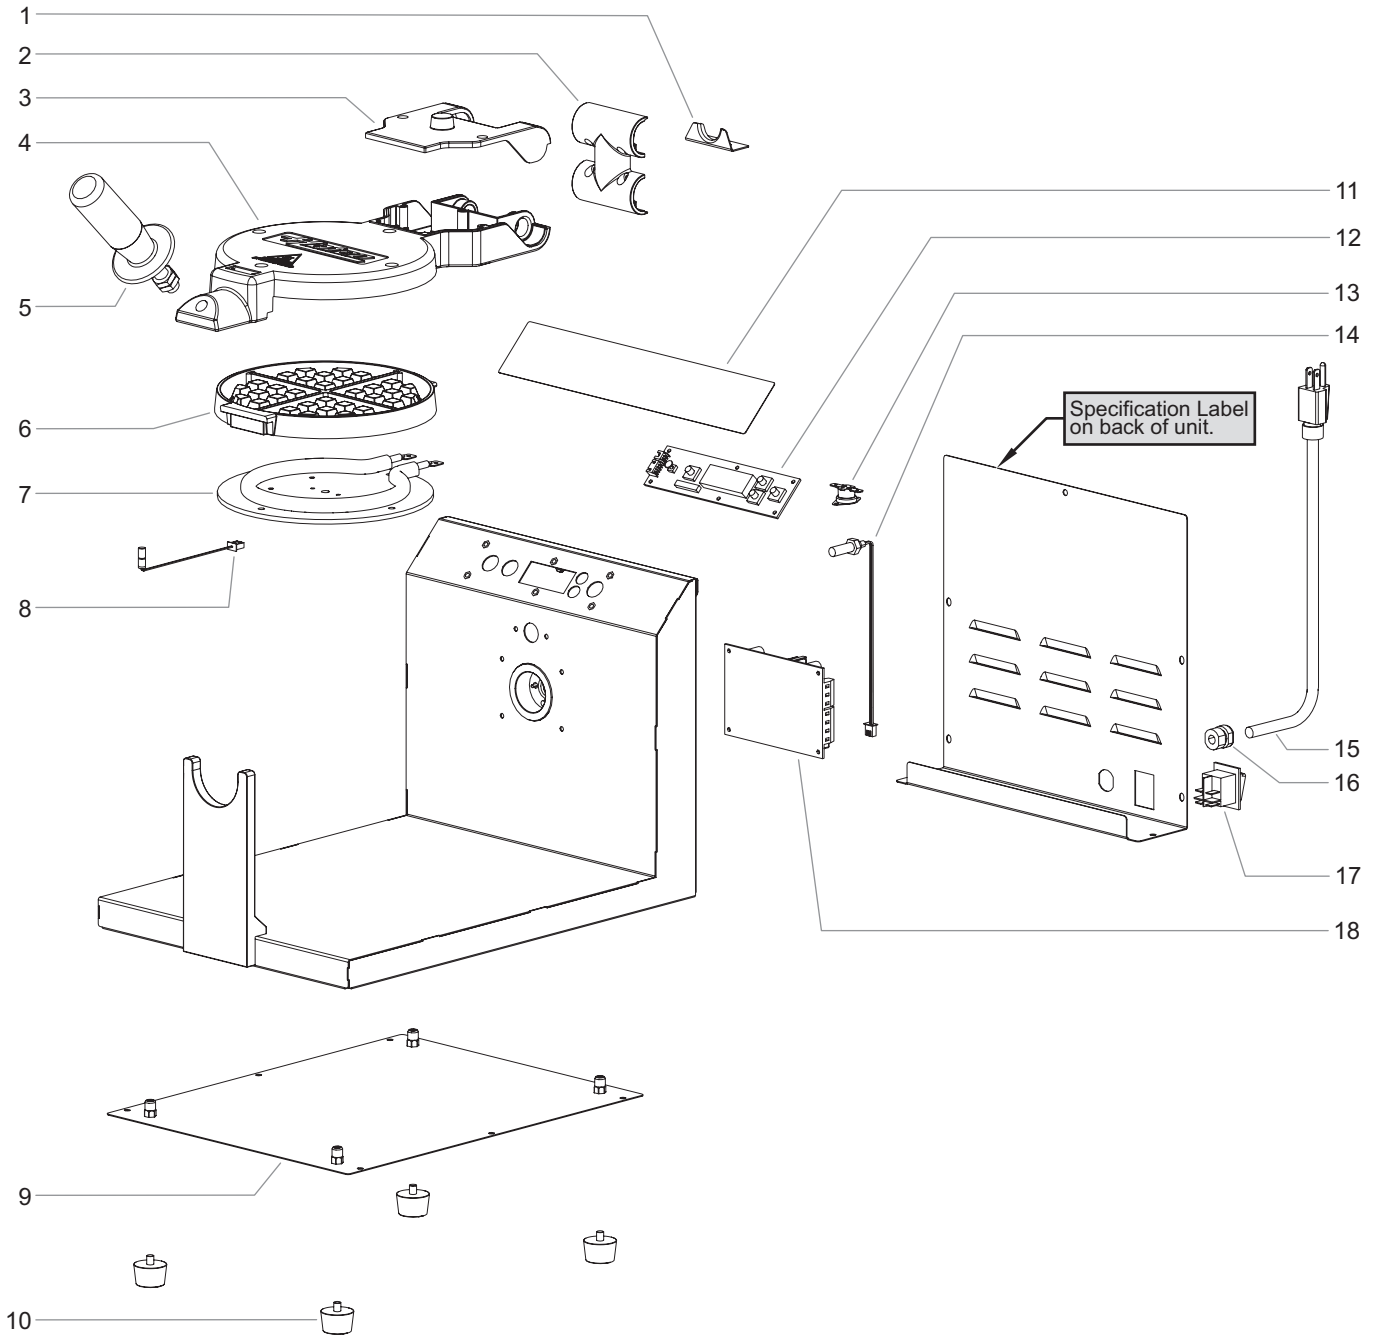

IMPORTANT NOTE:

Locate the Specification Label on unit to determine exact Model Name and electrical specifications. This information is needed to identify the correct replacement parts. See exploded view illustration(s) for Specification Label location.

Replacement Parts List

Hatco Flip Waffle Maker

Model **FWM-1B**

Item Description	Part No.	Qty.	Item Description	Part No.	Qty.
1 Plate Support	04.44.354.00	1	13 High Limit	02.16.216.00	1
2 Yoke Cover	04.44.359.00	1	14 Magnet Sensor	02.01.567.00	1
3 Pivot Yoke Cover	04.44.352.00	1	15 Power Cord and Plug		
4 Waffle Plate Cover	04.44.351.00	2	NEMA 5-15P	02.18.507A.00	1
5 Handle	05.30.379.00	2	CEE 7/7 Schuko	02.18.038.00	1
6 Belgian Waffle Plate	04.44.353.00	2	BS-1363	02.18.068.00	1
7 Heating Elements			CCC 10A	02.18.1053.00	1
120 V	02.05.1121.00	2	AS 3112	02.18.1004.00	1
100 V	02.05.1123.00	2	PSE	02.18.686.00	1
220-240 V	02.05.1122.00	2	16 Cord Grip	02.20.369.00	1
8 Probe	02.01.602.00	1	17 Power Switch		
9 Bottom Cover	04.44.360.00	1	100 and 120 V	02.19.239.00	1
10 Rubber Feet	05.30.247.00	4	220-240 V	02.19.240.00	1
11 Control Label	07.01.523.00	1	18 Main PCB	R02.01.598.00	1
12 Control Board	02.01.524.00	1	Wiring Diagram	10-01-1655	

The shaded areas contain part information for **International models only**.

NOTE: The last four digits in a ten digit numerical serial number are the manufacturing date code.

Example: Serial number 9625062231 has a date code of "2231" which indicates the following: 2231