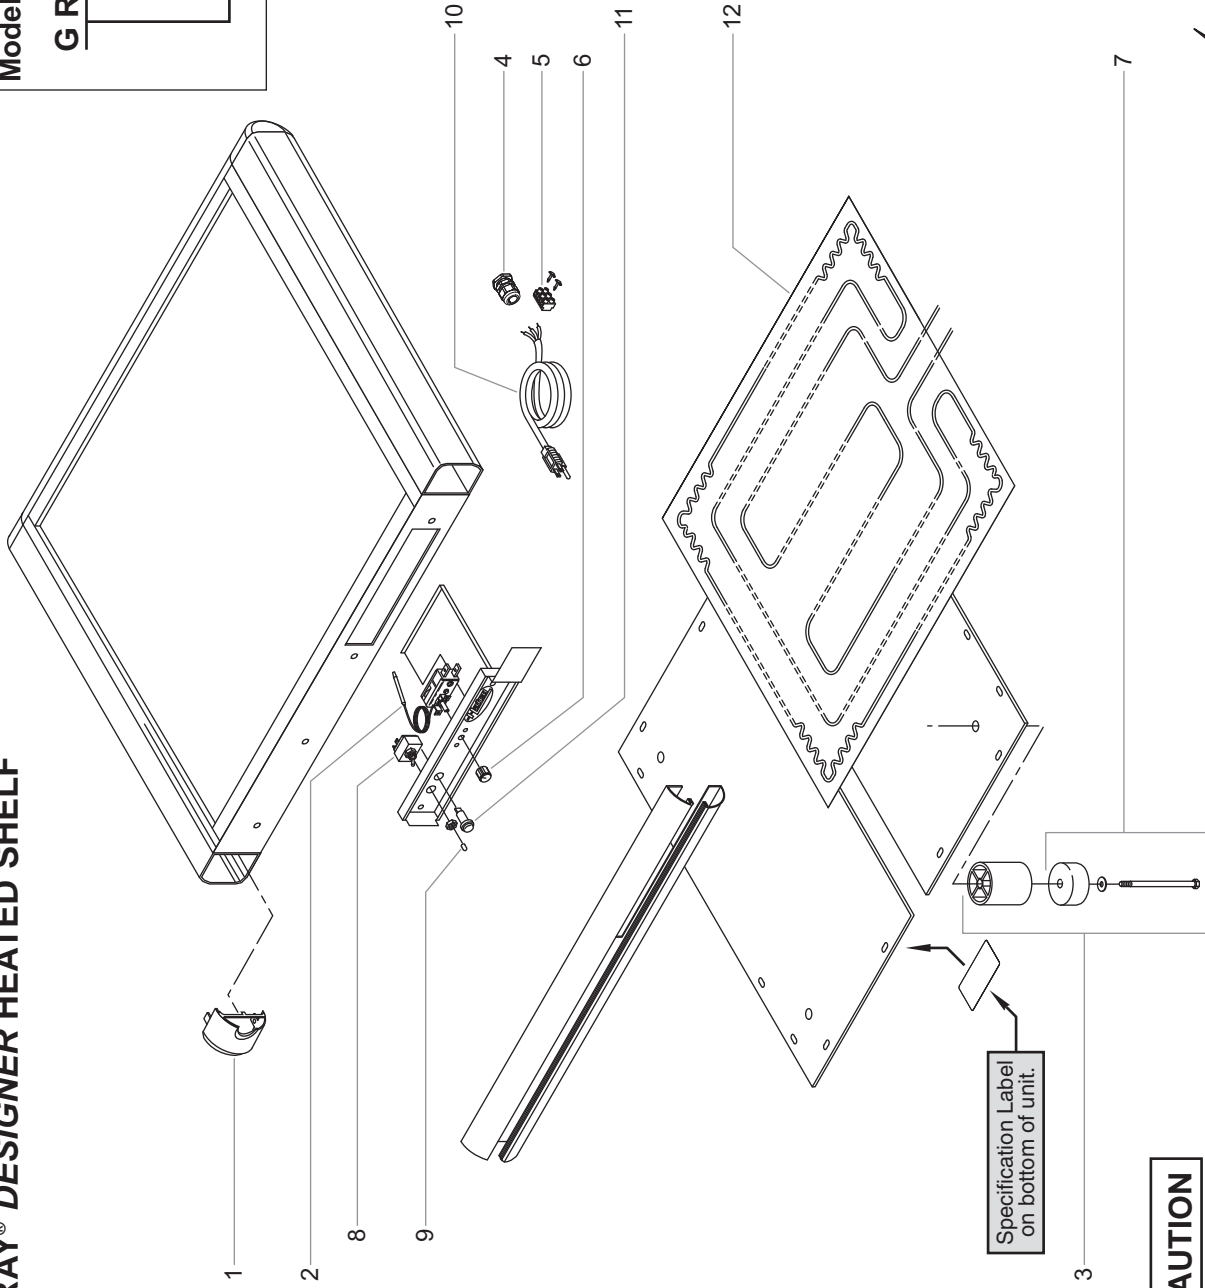

HATCO GLO-RAY® DESIGNER HEATED SHELF

GR2S Series

CAUTION

Use of replacement parts other than those supplied by Hatco Corporation may result in damage to the unit or injury to personnel.

24 Hour 7 Day Parts and Service Assistance available in the United States and Canada by calling (800) 558-0607.

PARTS COMMON TO ALL GR2S MODELS

Item	Description	Part No.	Qty.	Item	Description	Part No.	Qty.
1	Plastic Bullnose Corner Dark Gray (standard)	04.09.078.00	4	4	Cord Grip	02.20.259.00	1
	Black (optional)	04.09.078BK.00	4	5	Terminal Block Assembly	R02.15.030.00	1
2	Thermostat Control	R02.16.066.00	1	6	Knob, Thermostat	05.30.039.00	1
3	Designer Legs*	R04.32.173.00	4	7	Rubber Foot w/Hardware	R05.30.064.00	4

*Standard on units with widths of 42 and larger.

PARTS SPECIFIC TO MODEL GR2S-24

Item	Description	100V	120V	220V	240V	220-230V CE	230-240V CE
8	Toggle Switch	R02.19.016.00	R02.19.016.00	R02.19.008A.00	R02.19.008A.00	R02.19.008A.00	R02.19.008A.00
9	Rubber Boot, Toggle Switch	---	---	---	---	02.20.040.00	02.20.040.00
10	Power Cord w/Plug	R02.18.030.00	R02.18.030.00	02.18.077.00	02.18.066.00	02.18.077.00	02.18.066.00
11	Indicator Light	02.19.070R.00	02.19.070R.00	02.19.071G.00	02.19.071G.00	02.19.071G.00	02.19.071G.00
12	Blanket Heater, 350 Watt	02.05.513.00	02.05.326.00	02.05.369.00	02.05.378.00	02.05.369.00	02.05.378.00
	Electrical Drawing	10-01-663	10-01-660	10-01-661	10-01-662	10-01-661	10-01-662

The shaded areas contain information for **Export models only**.