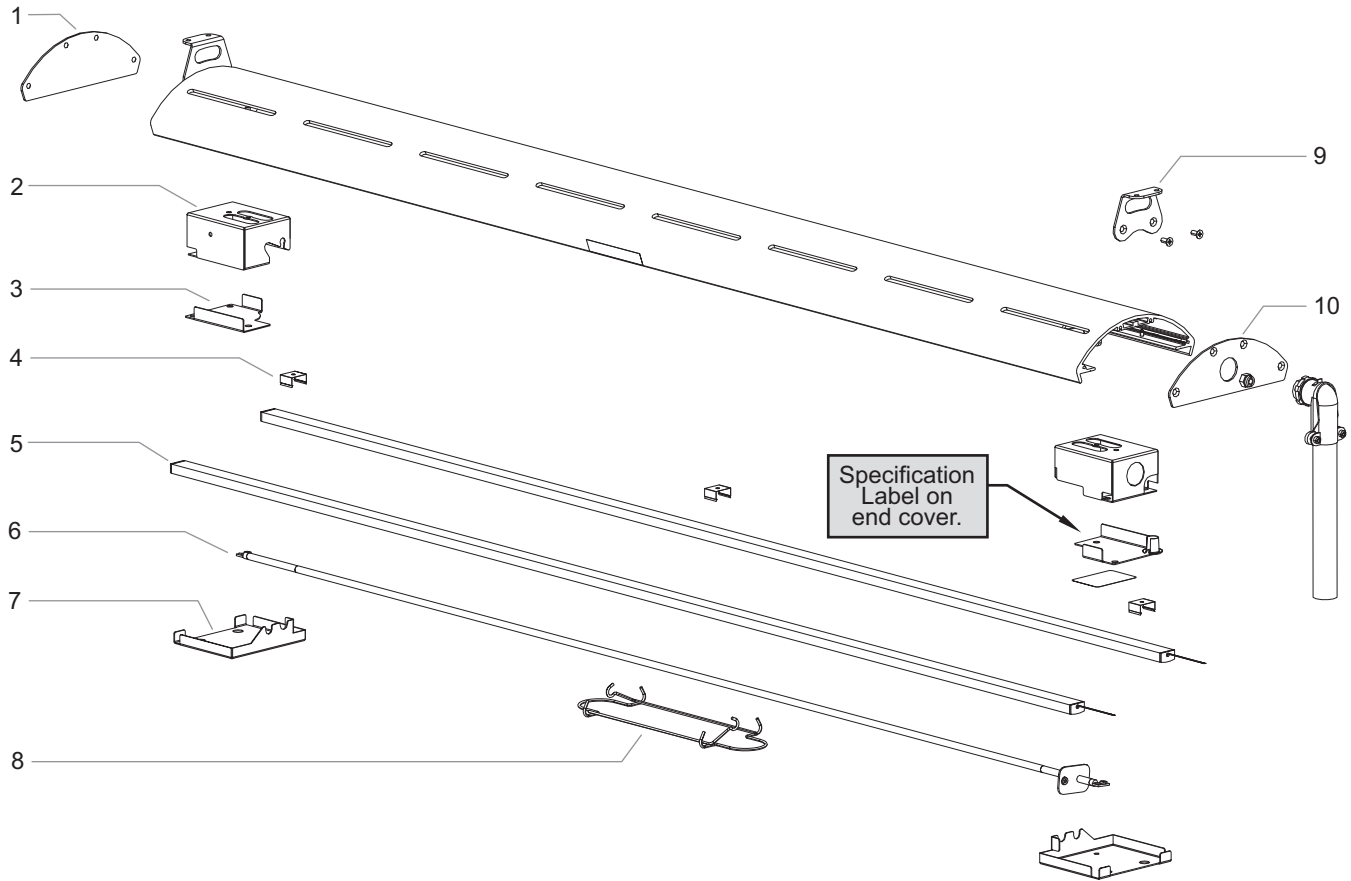

Glo-Ray® Curved Infrared Strip Heaters
GR5AL Series

NOTE: The last four digits in a ten digit numerical serial number are the manufacturing date code.

Example: Serial number 9625061531 has a date code of "1531" which indicates the following: 1531

— Week Thirty-One
— Year 2015