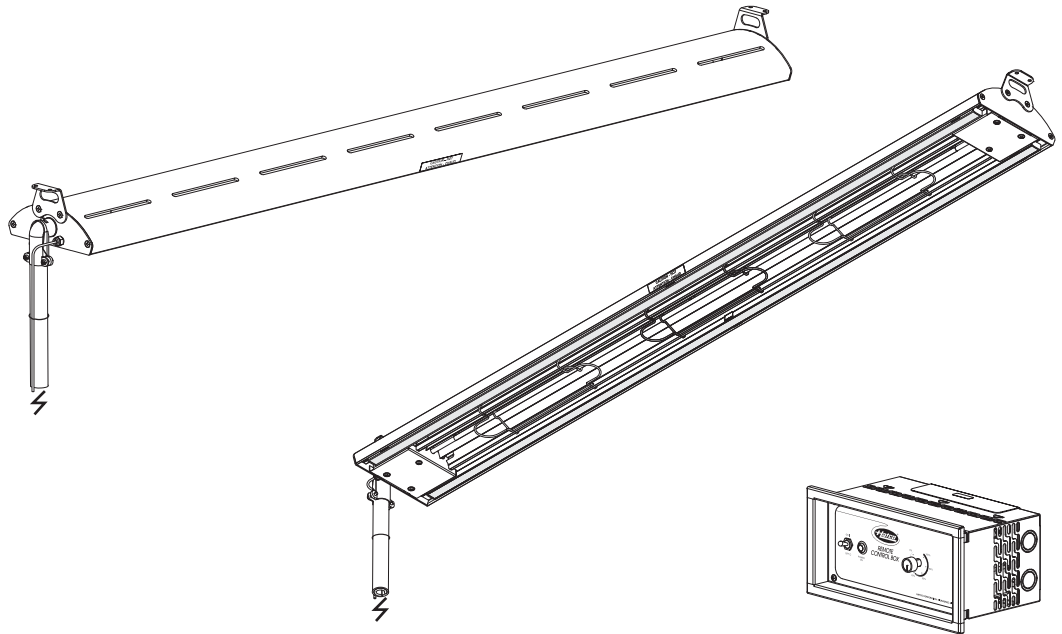

Glo-Ray® Curved Infrared Strip Heaters

GR5AL Series

<u>Model Name</u>	<u>Page</u>	<u>Model Name</u>	<u>Page</u>
All Models	2	Control Box	5
Heating Elements	4