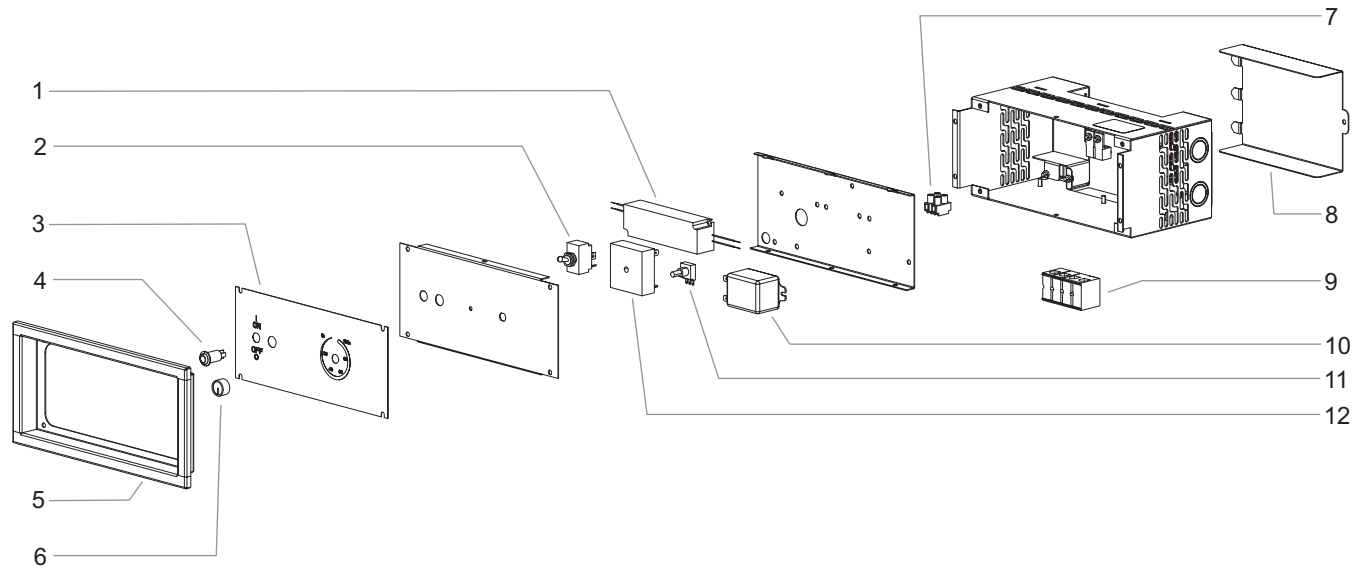

Glo-Ray® Curved Infrared Strip Heaters

Control Box

Item	Description	Part No.	Qty.
1	LED Driver	02.01.345.00	1
2	Switch, Toggle On/Off	R02.19.008A.00	1
3	Label, Control Panel	07.03.655.00	1
4	Pilot Light		
	120 V	02.19.154.00	1
	208 and 240 V	02.19.151.00	1
5	Front Cover, Control Panel	04.42.369.00	1
6	Knob, Infinite	05.30.042.00	1

Item	Description	Part No.	Qty.
7	Terminal Block, 2-Pole	02.15.050.00	1
8	Wiring Access Cover	04.42.370.00	1
9	Terminal Block, 4-Pole	R02.15.047.00	1
10	Relay		
	120 V	02.01.097.00	1
	208 and 240 V	02.01.098.00	1
11	Potentiometer	02.01.326.00	1
12	Electronic Infinite Switch		
	(includes item 11)		
	120 V	R02.01.297.00	1
	208 and 240 V	R02.01.294.00	1