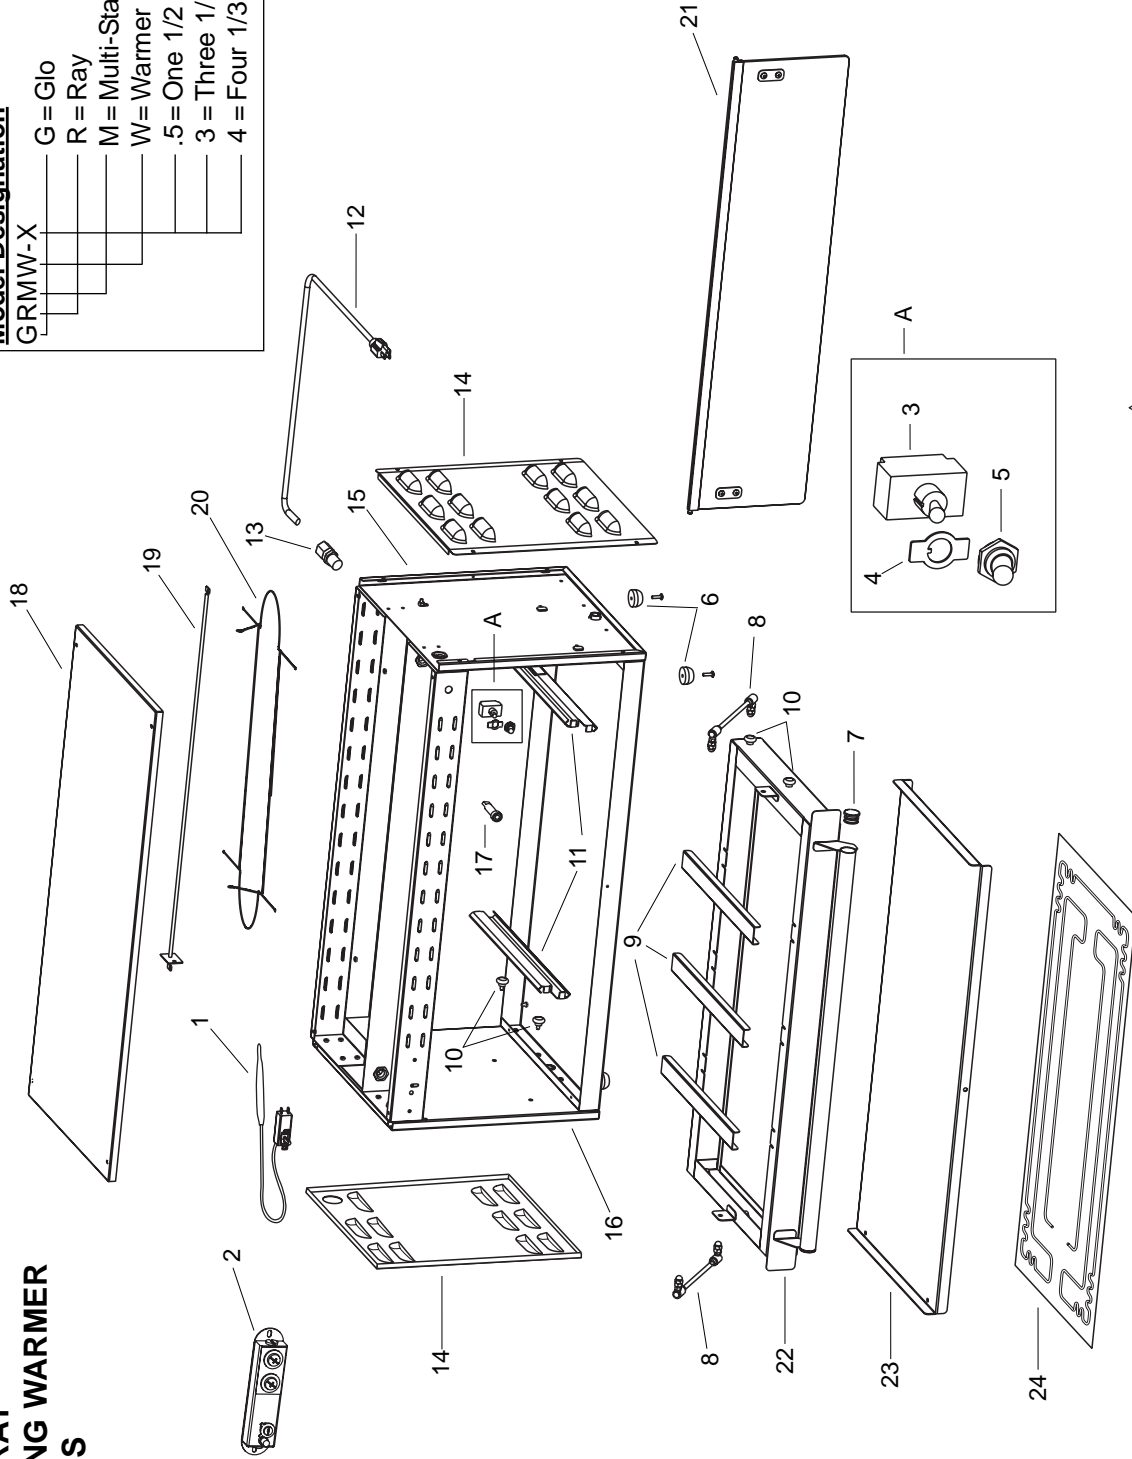

Model Designation

GRMW-X	G = Glo
	R = Ray
	M = Multi-Staging
	W = Warmer
	.5 = One 1/2 Size Pan
	3 = Three 1/3 Size Pan
	4 = Four 1/3 Size Pan

CAUTION - Use of replacement parts other than those supplied by Hatco Corporation may result in damage to the unit or injury to personnel.

24 Hour 7 Day Parts & Service Assistance available in the United States and Canada by calling (800) 558-0607.

PARTS SPECIFIC TO GRMW-5, -3 & -4 MODELS-120 VOLT

ITEM	DESCRIPTION	PART NO.	QTY.	ITEM	DESCRIPTION	PART NO.	QTY.
1	Control Thermostat with Bulb (GRMW-3 & GRMW-4 Only)	R02.16.066.00	1	19	Overhead Heating Element GRMW-5 (200 Watt)	R02.08.579D.00	1
2	Control Thermostat (GRMW-5 Only)	02.16.123.00	1		GRMW-3 (350 Watt)	R02.08.001D.00	1
3	On/Off Toggle Switch	R02.19.016.00	1	20	Wire Guard	R02.08.026D.00	1
4	On/Off Indicator Plate	07.01.058.00	1		GRMW-5 & GRMW-3	04.37.100.00	1
5	Rubber Switch Boot	02.20.040.00	1		GRMW-4	04.37.100.00	2
6	Rubber Foot Assembly	R05.30.029.00	4	21	Door Assembly		
7	Handle Plug	02.20.280.00	2		GRMW-5	AS.12.222.00	1
8	Swivel Arm Assembly	R04.35.002.00	2		GRMW-3	AS.12.214.00	1
9	Pan Dividers				GRMW-4	AS.12.215.00	1
	GRMW-3	04.35.001.00	2	22	Drawer Assembly		
	GRMW-4	04.35.001.00	3		GRMW-5	R04.35.095.00	1
10	Drawer Rollers	04.35.004.00	8		GRMW-3	AS.294.00	1
11	Drawer Slides-Complete†	04.35.003.00	2		GRMW-4	AS.289.00	1
12	Power Cord and Plug	R02.18.030.00	1	23	Base Pan, Hardcoated		
13	Cord Grip Hub	02.20.331.00	1		GRMW-5	04.35.032.00	1
14	End Panel Cover				GRMW-3	04.35.013.00	1
	GRMW-5 & -3	04.35.014.00	2		GRMW-4	04.35.012.00	1
	GRMW-4	04.35.014.00	1	24	Base Heating Element		
15	Left Hand Inner End Panel	04.35.015.00	1		GRMW-5 (240 Watt)	02.05.493.00	1
16	Right Hand Inner End Panel	04.35.016.00	1		GRMW-3 (360 Watt)	02.05.492.00	1
17	Indicator Light, Red	04.35.042.00	1		GRMW-4 (450 Watt)	02.05.491.00	1
18	Top Cover, S.S*	02.19.154.00	1				
	GRMW-5	04.35.034.00	1				
	GRMW-3	04.35.021.00	1				
	GRMW-4	04.35.020.00	1				