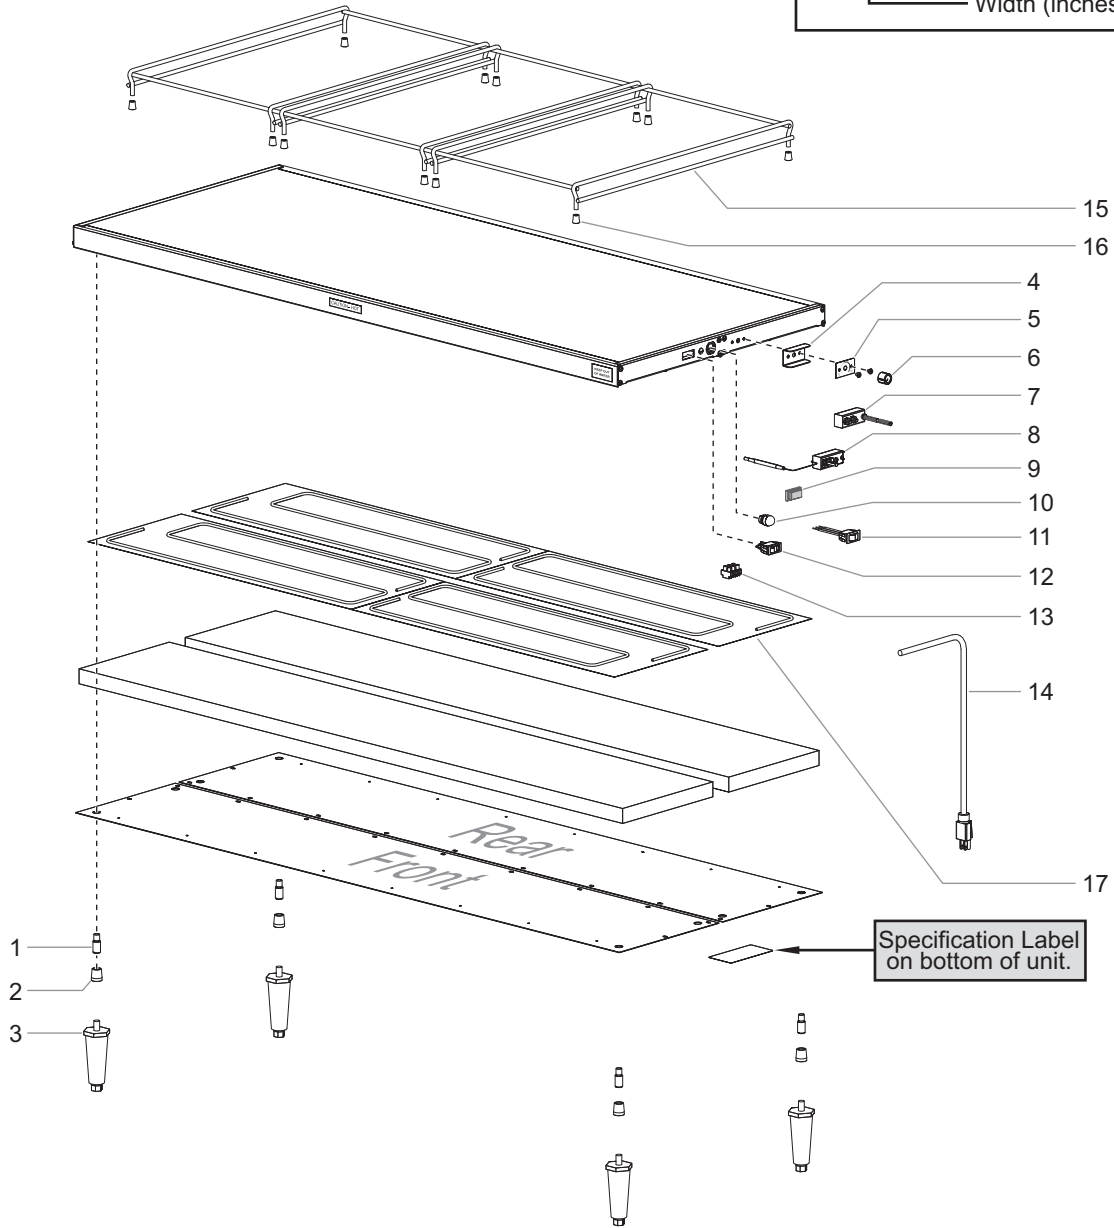

Replacement Parts List

HATCO GLO-RAY® HEATED SHELVES

GRS Series

Model Designation

GRS - XX - X

Glo-Ray
Heated Shelf

Depth:
 A = 6" (152 mm)
 B = 7-3/4" (197 mm)
 C = 9-3/4" (248 mm)
 D = 12" (305 mm)
 E = 13-3/4" (349 mm)
 F = 15-1/2" (394 mm)
 G = 15-3/4" (400 mm)
 H = 17-1/2" (445 mm)
 I = 19-1/2" (495 mm)
 J = 21-1/2" (546 mm)
 K = 23-1/2" (597 mm)
 L = 25-1/2" (648 mm)

Width (inches)

PARTS COMMON TO ALL GRS MODELS

Item	Description	Part Number	Qty.
1	Metal Foot	05.04.087.00	4
2	Foot Cover, Rubber	05.06.038.00	4
3	Adjustable Leg, 4"	05.30.007.00	4
4	Thermostat Guard (optional)	04.19.478.00	1
5	Temperature Label	07.03.134.00	1