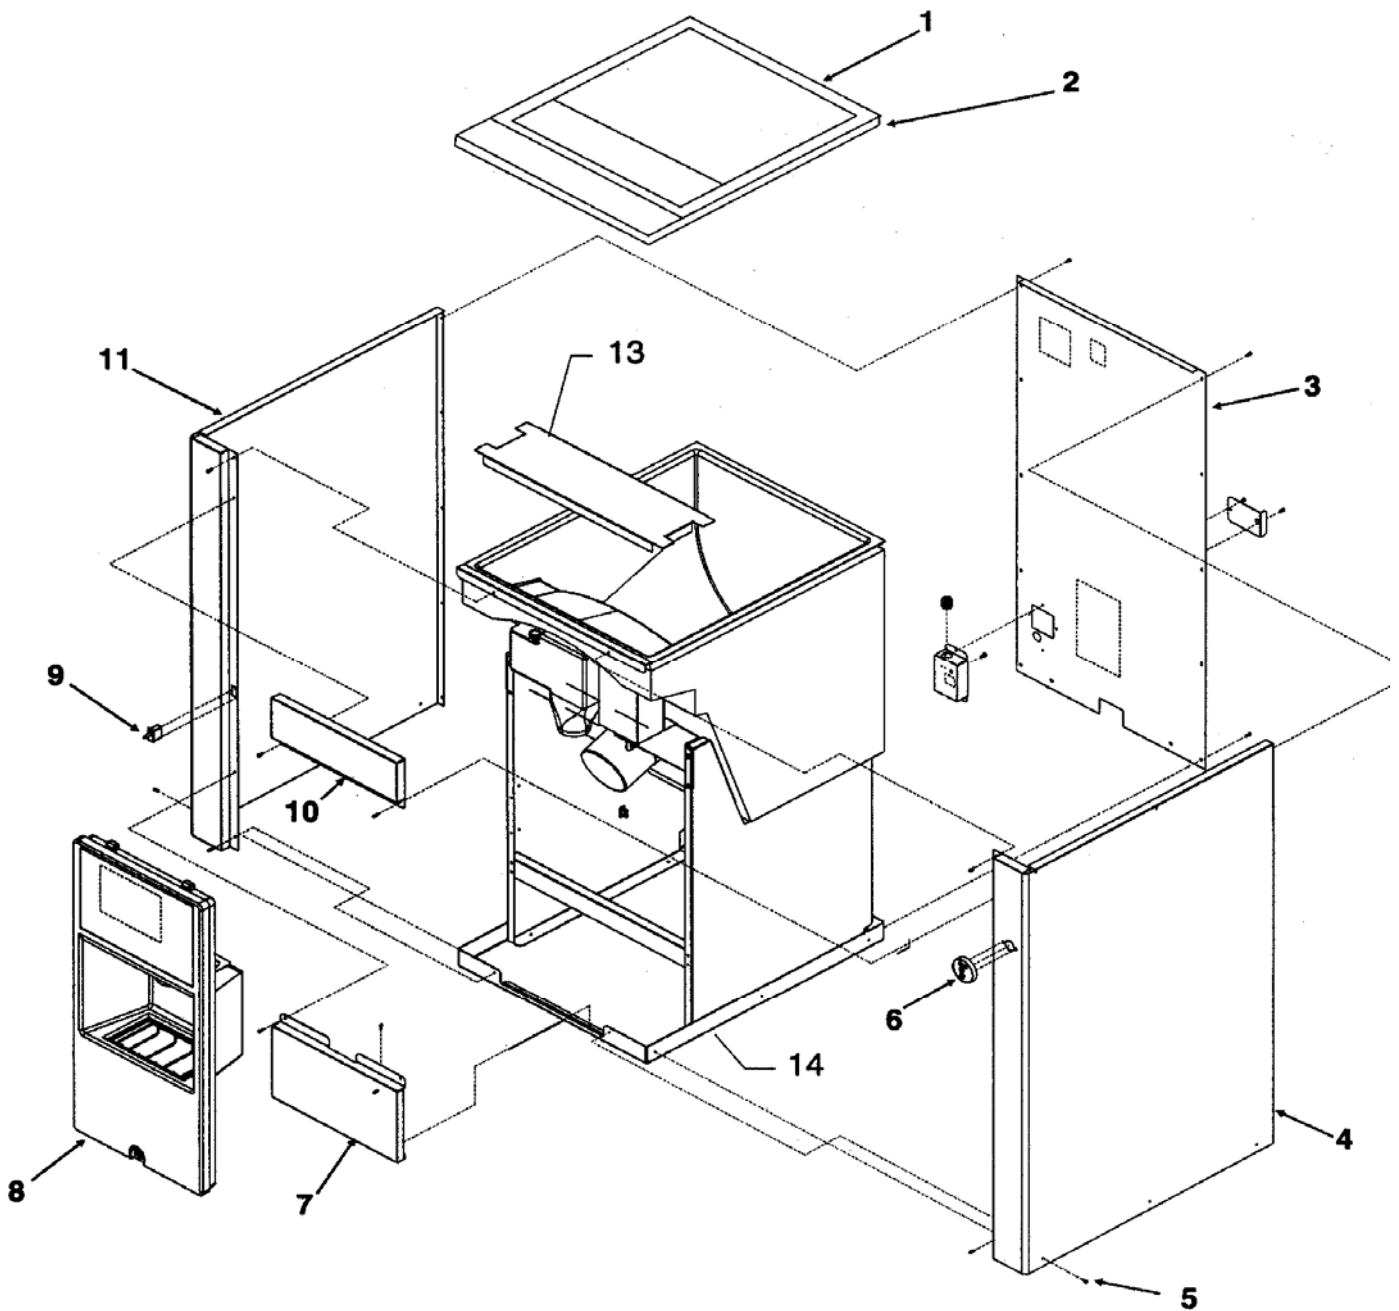

## SERVICE PARTS MANUAL HOTEL DISPENSER MODEL-CD220

Ice-O-Matic  
11100 East 45th Ave  
Denver, Colorado 80239  
Part Number 9081304-01

Date 1/09

# CD220 Hotel Dispenser Service Parts

# Cabinet Parts

Item No.	Part Number	Description
1	1011339-104	Gasket (86 inches required)
2	1011339-196	Bin Cover
3	NLA	Back Panel
4	1011339-218	Right Side Panel
5	NLA	Screw
6	1011339-34	Vend Switch
7	NLA	Bottom Panel

Item No.	Part Number	Description
8	NLA	Sink Assembly
9	1011339-205	Interlock Switch
10	NLA	Top Front Panel
11	1011339-234	Left Side Panel
12	N/A	N/A
13	NLA	Brace
14	NLA	Base