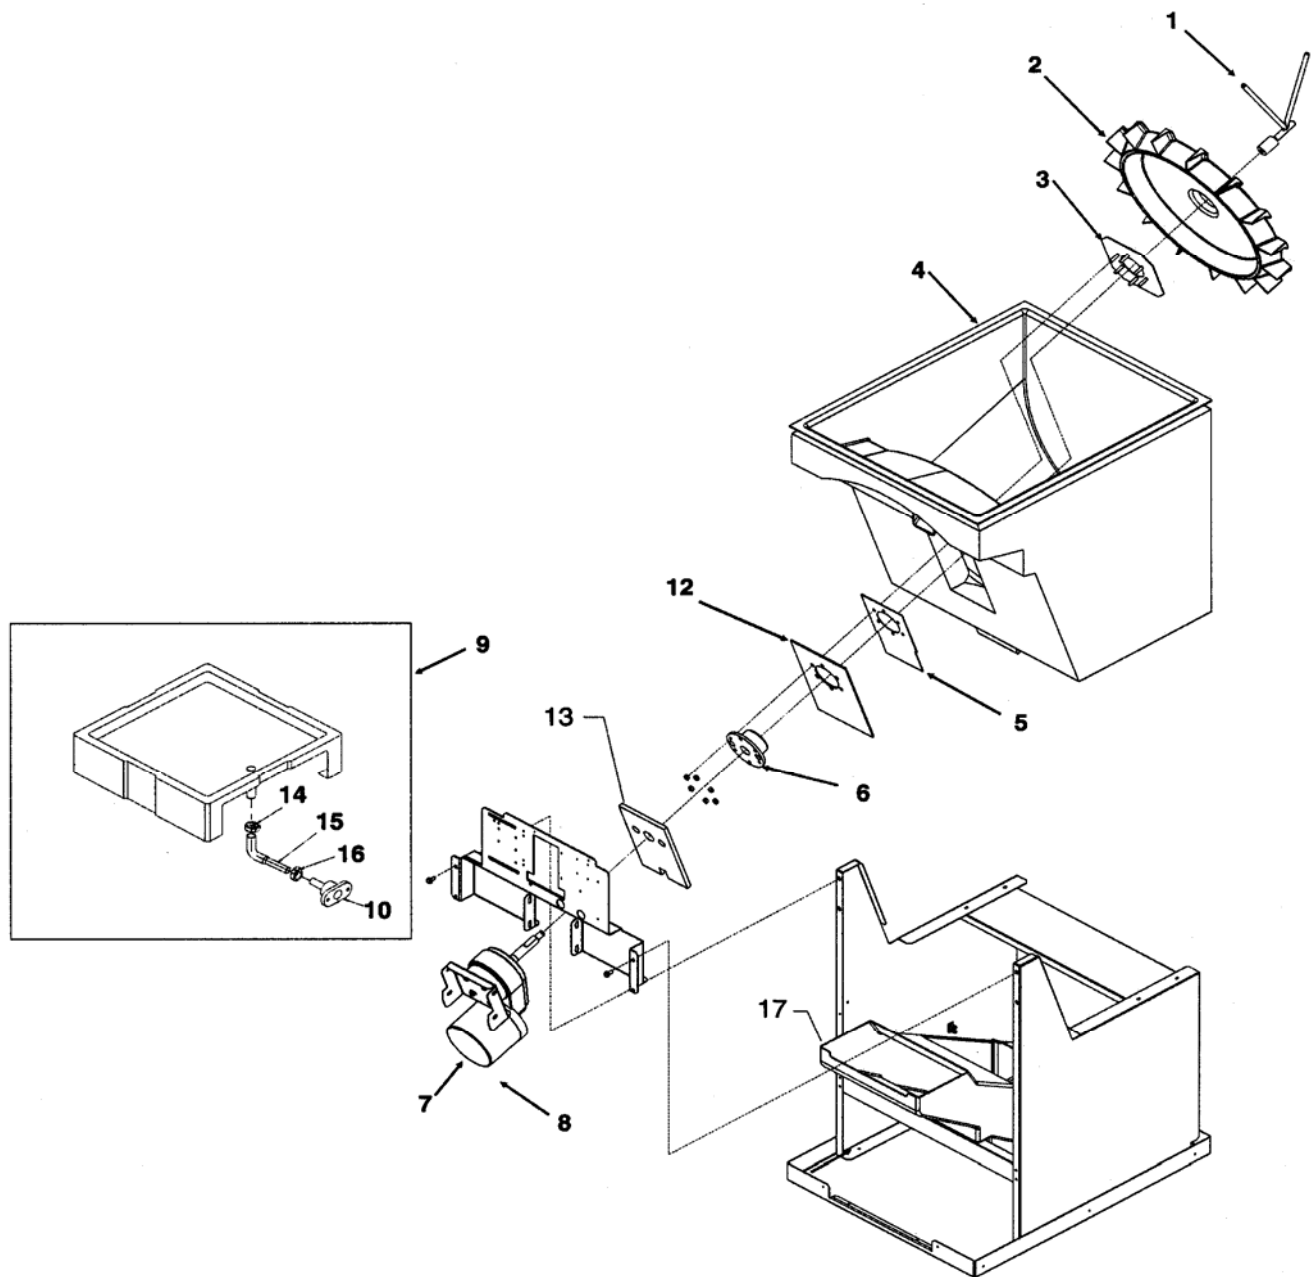

CD220 Hotel Dispenser Service Parts

Bin Parts

Item No.	Part Number	Description
1	1011339-199	Sweep Arm
2	1011339-144	Rotor
3	1011339-235	Plate Assembly
4	NLA	Bin
5	NLA	Gearmotor Plate
6	1011339-160	Hub, includes Bearing and Seal
6a	NLA	Bearing
6b	NLA	Seal
6c	NLA	Nut
7	1011339-155	Gear Reducer-With Motor

Item No.	Part Number	Description
8	NLA	Capacitor
9	NLA	Drain Pan
10	NLA	Drain Fitting
11	NLA	Leg Set (Not Shown)
12	NLA	Insulation Pad
13	NLA	Insulation Pad
14	NLA	Clamp
15	1011339-36	Tube, Pre-Formed
16	NLA	Clamp
17	NLA	Ice Spill Chute
	NLA	Drain Screen (Not Shown)