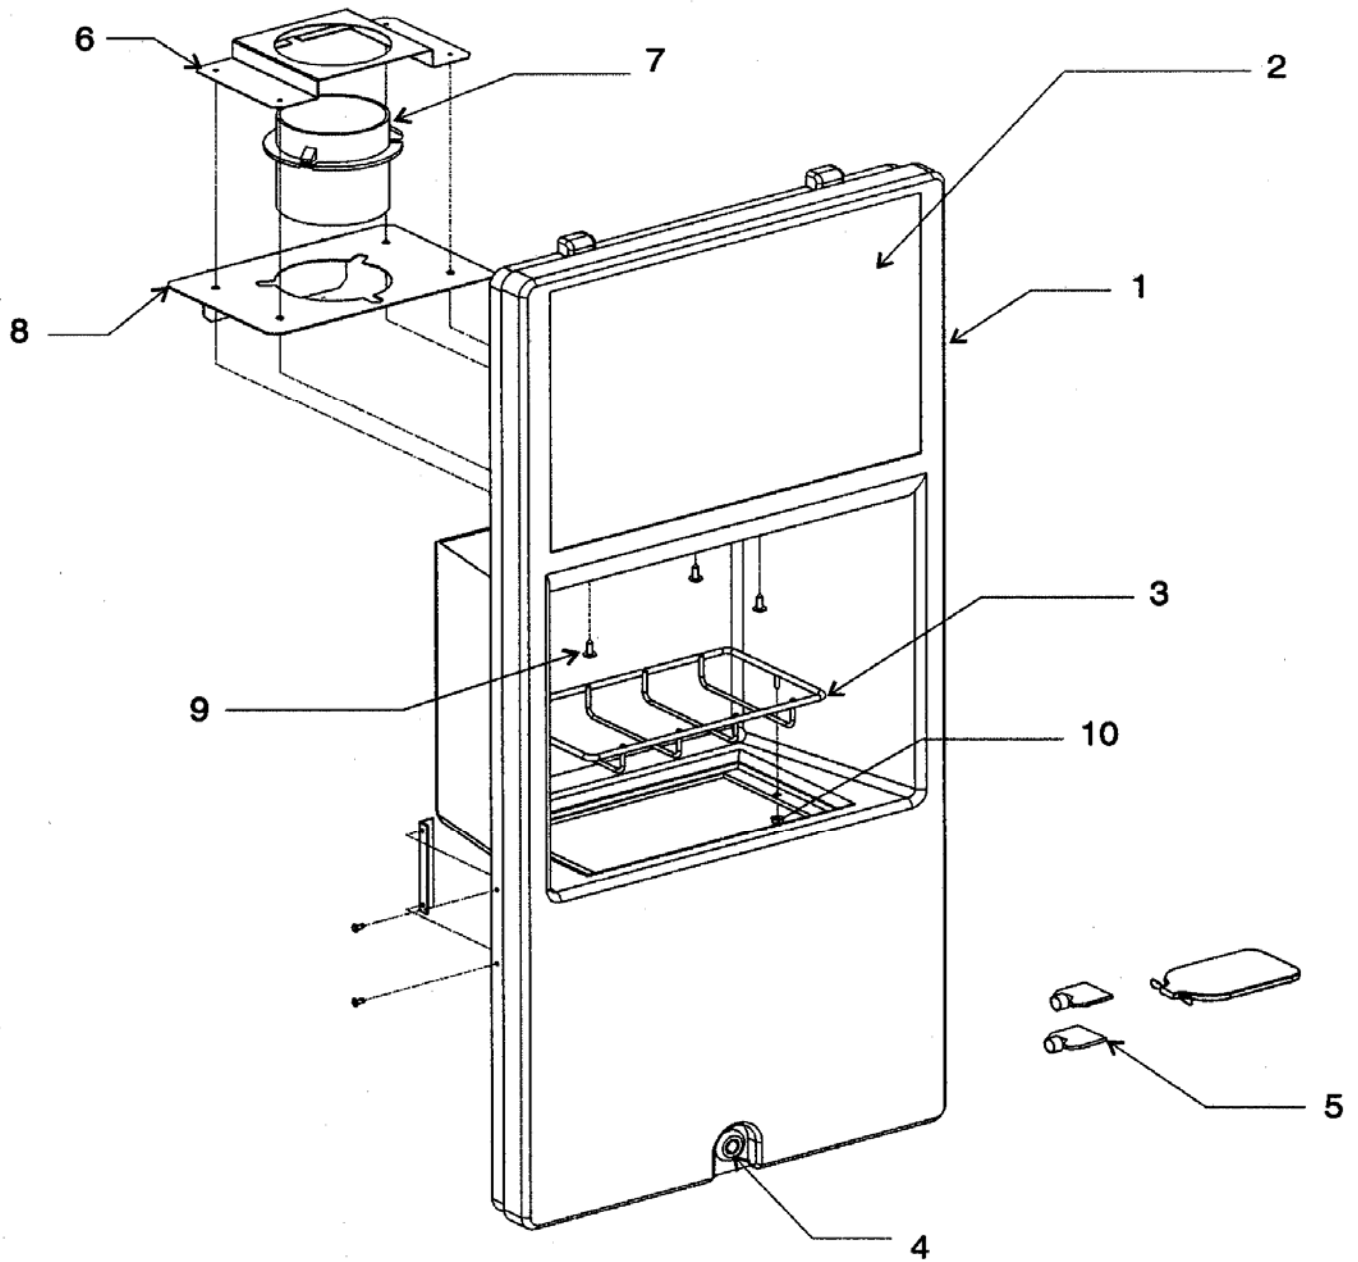

# CD220 Hotel Dispenser Service Parts

# Cabinet Parts

Item No.	Part Number	Description
1	1011339-104	Gasket (86 inches required)
2	1011339-196	Bin Cover
3	NLA	Back Panel
4	1011339-218	Right Side Panel
5	NLA	Screw
6	1011339-34	Vend Switch
7	NLA	Bottom Panel

Item No.	Part Number	Description
8	NLA	Sink Assembly
9	1011339-205	Interlock Switch
10	NLA	Top Front Panel
11	1011339-234	Left Side Panel
12	N/A	N/A
13	NLA	Brace
14	NLA	Base

# Sink Panel

Item No.	Part Number	Description
1	NLA	Sink and panel
2	NLA	Graphic
3	1011339-198	Grill
4	NLA	Lock and Key
5	1011339-29	Key Only
6	NLA	Ice Chute Cover
7	NLA	Ice Chute Cover
8	NLA	Ice Chute Support
9	NLA	Screw
10	NLA	Hex Nut