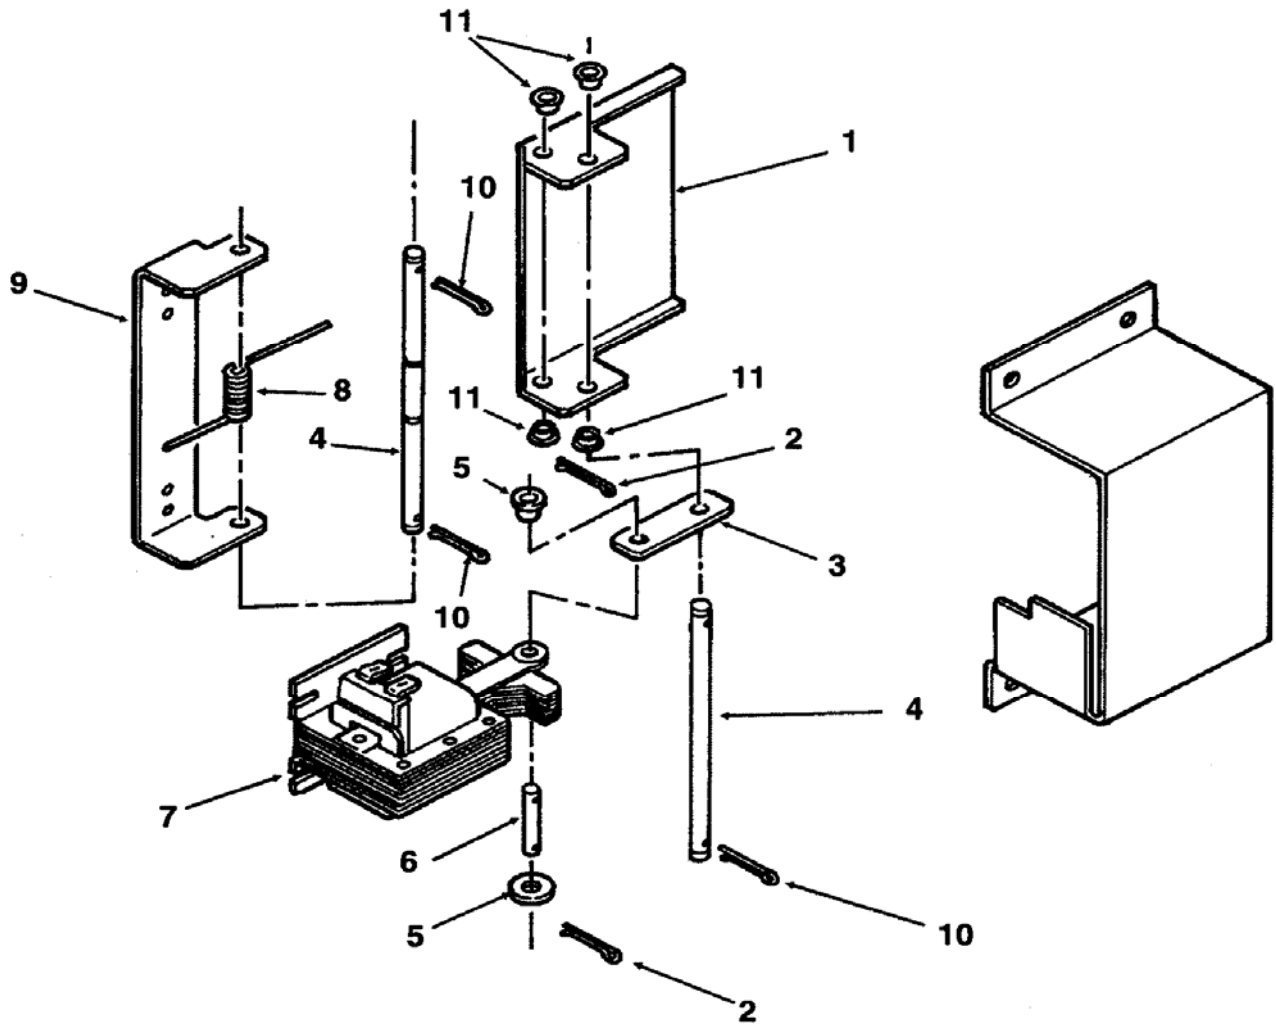

# Sink Panel

Item No.	Part Number	Description
1	NLA	Sink and panel
2	NLA	Graphic
3	1011339-198	Grill
4	NLA	Lock and Key
5	1011339-29	Key Only
6	NLA	Ice Chute Cover
7	NLA	Ice Chute Cover
8	NLA	Ice Chute Support
9	NLA	Screw
10	NLA	Hex Nut

## Bin Parts

Item No.	Part Number	Description
1	1011339-199	Sweep Arm
2	1011339-144	Rotor
3	1011339-235	Plate Assembly
4	NLA	Bin
5	NLA	Gearmotor Plate
6	1011339-160	Hub, includes Bearing and Seal
6a	NLA	Bearing
6b	NLA	Seal
6c	NLA	Nut
7	1011339-155	Gear Reducer-With Motor

Item No.	Part Number	Description
1	NLA	Terminal Board
2	NLA	Control Relay
3	1011339-207	Timer-3 Seconds Every 2 Hours
4	NLA	Cover
5	NLA	Solenoid Cover
	NLA	Thumb Screws for Cover
6	NLA	Spout Adapter
7	NLA	Rubber Mounts
8	1011339-227	Gear Motor Bracket
9	1011339-225	Control Panel
10	NLA	Ice Chute Mount