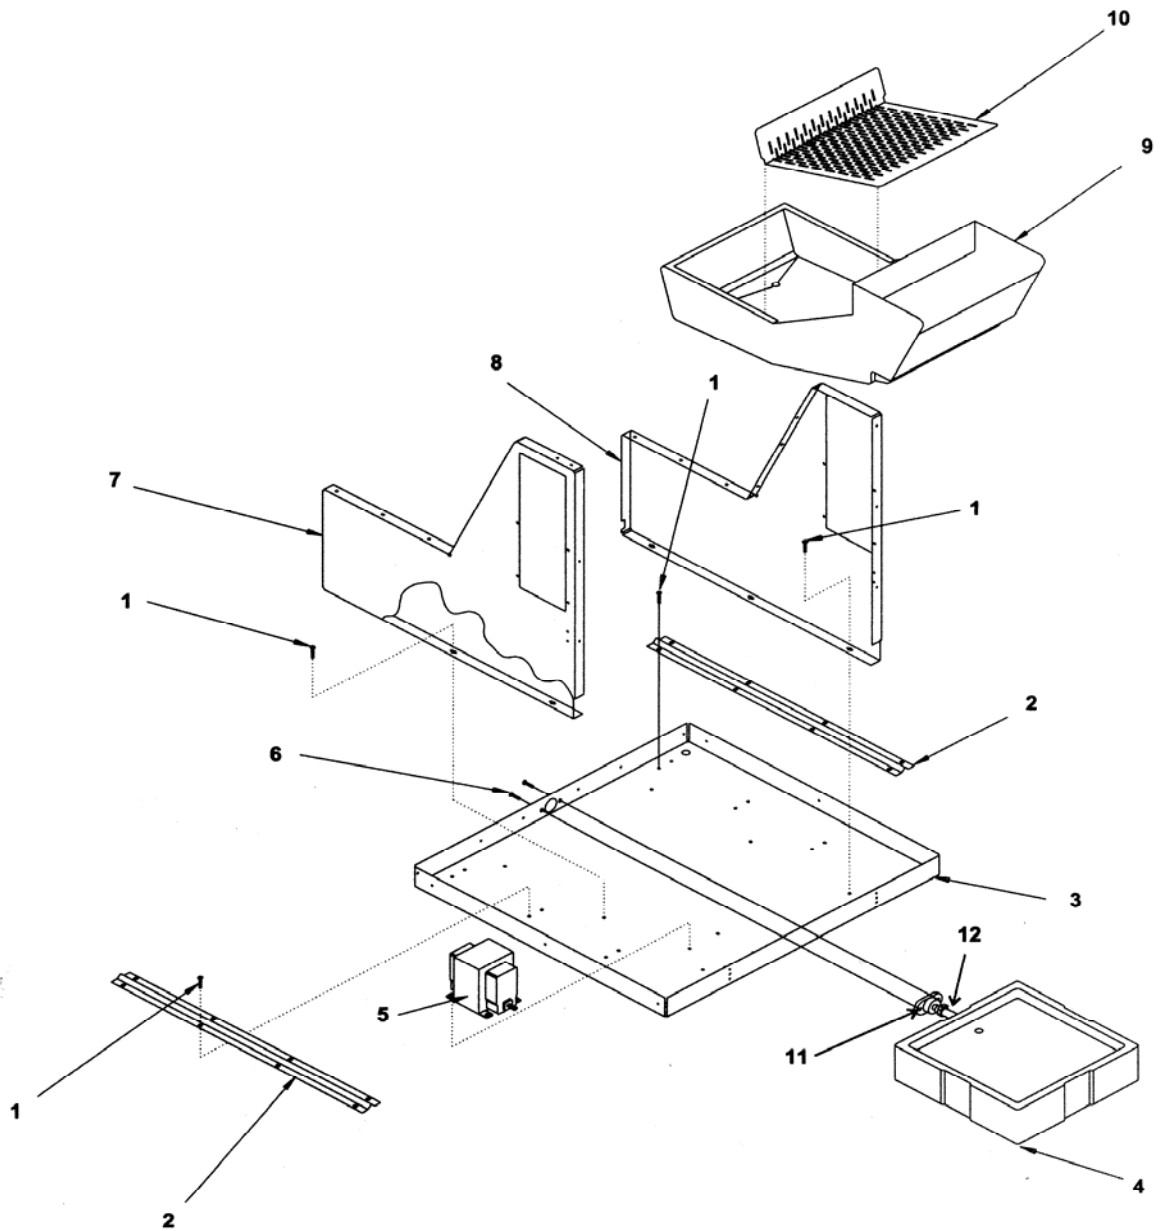

Ice-O-Matic
11100 East 45th Ave.
Denver, Co. 80239

The CD300 Service Installation Manual is available separately, Part Number 9081292-01

CD300 Hotel Dispenser Service Parts Panels

Item No.	Part Number	Description	Item No.	Part Number	Description
1	1011339-34	Push Button Switch	8	NLA	Screw
2	See Page 9	Card Kit	9	NLA	SS Panel, Bottom
3	See Page 9	Coin Mech	10	NLA	SS Left Side Panel
4	NLA	Screw	11	NLA	Strain Relief
5	NLA	SS Upper Front Panel	12	NLA	SS RH Panel, Coin or Card Kit
6	NLA	Screw	NLA	NLA	SS RH Panel, Button Only
7	1011339-84	Switch	13	NLA	SS Back Panel

CD300 Hotel Dispenser Service Parts Cabinet

Item No.	Part Number	Description
1	1011339-104	Gasket, 9 Required
2	1011339-35	Top Panel-Plastic
3	1011339-107	Shield
4	NLA	Washer
5	1011339-09	Spring
6	1011339-40	Bumper
7	1011339-96	Retainer
8	1011339-132	Bar
9	1011339-52	Washer
10	NLA	Button, Dispense Decal Only
11	1011339-23	Grill
12	1011339-27	Track
13	1011339-142	Optional Ice Baffle Kit
14	1011339-05	Dispensing Hood Label

Item No.	Part Number	Description
15	1011339-106	Return Assembly
16	1011339-06	Ice Chute
17	1011339-76	Nut
18	NLA	Lock Kit
18	1011339-29	Key
19	NLA	Sink
20	N/A	Latch, Included in Item 18
21	1011339-38	Thumb Screw
22	1011339-126	Side Bracket
23	1011339-125	Rear Bracket
24	1011339-102	Bottom Label
25	1011339-101	Top Label
26	1011339-143	NLA

CD300 Hotel Dispenser Service Parts

Lower Cabinet Parts

Item No.	Part Number	Description
1	1011339-74	Screw
2	NLA	Brace
3	NLA	Base
4	1011339-141	Drain Pan And Fitting
5	NLA	50 HZ. Transformer
6	NLA	Screw
7	NLA	Bin Support, Left