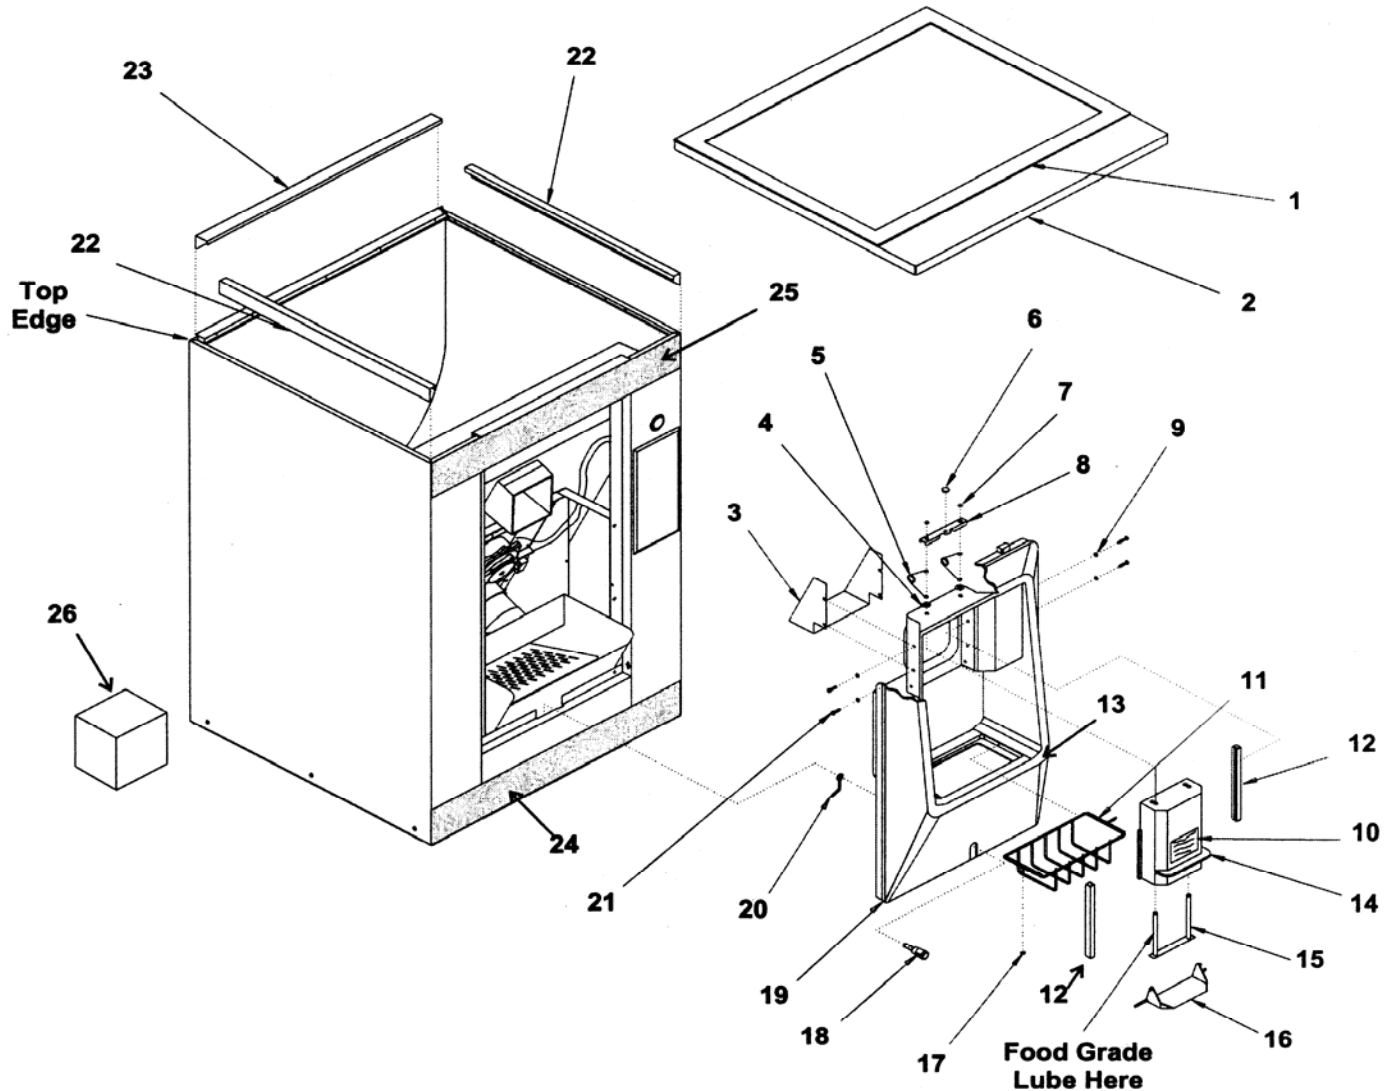

Ice-O-Matic
11100 East 45th Ave.
Denver, Co. 80239

The CD300 Service Installation Manual is available separately, Part Number 9081292-01

CD300 Hotel Dispenser Service Parts Panels

Item No.	Part Number	Description	Item No.	Part Number	Description
1	1011339-34	Push Button Switch	8	NLA	Screw
2	See Page 9	Card Kit	9	NLA	SS Panel, Bottom
3	See Page 9	Coin Mech	10	NLA	SS Left Side Panel
4	NLA	Screw	11	NLA	Strain Relief
5	NLA	SS Upper Front Panel	12	NLA	SS RH Panel, Coin or Card Kit
6	NLA	Screw	NLA	NLA	SS RH Panel, Button Only
7	1011339-84	Switch	13	NLA	SS Back Panel

CD300 Hotel Dispenser Service Parts Cabinet

Item No.	Part Number	Description
1	1011339-104	Gasket, 9 Required
2	1011339-35	Top Panel-Plastic
3	1011339-107	Shield
4	NLA	Washer
5	1011339-09	Spring
6	1011339-40	Bumper
7	1011339-96	Retainer
8	1011339-132	Bar
9	1011339-52	Washer
10	NLA	Button, Dispense Decal Only
11	1011339-23	Grill
12	1011339-27	Track
13	1011339-142	Optional Ice Baffle Kit
14	1011339-05	Dispensing Hood Label

Item No.	Part Number	Description
15	1011339-106	Return Assembly
16	1011339-06	Ice Chute
17	1011339-76	Nut
18	NLA	Lock Kit
18	1011339-29	Key
19	NLA	Sink
20	N/A	Latch, Included in Item 18
21	1011339-38	Thumb Screw
22	1011339-126	Side Bracket
23	1011339-125	Rear Bracket
24	1011339-102	Bottom Label
25	1011339-101	Top Label
26	1011339-143	NLA

CD300 Hotel Dispenser Service Parts

Lower Cabinet Parts

Item No.	Part Number	Description
1	1011339-74	Screw
2	NLA	Brace
3	NLA	Base
4	1011339-141	Drain Pan And Fitting
5	NLA	50 HZ. Transformer
6	NLA	Screw
7	NLA	Bin Support, Left