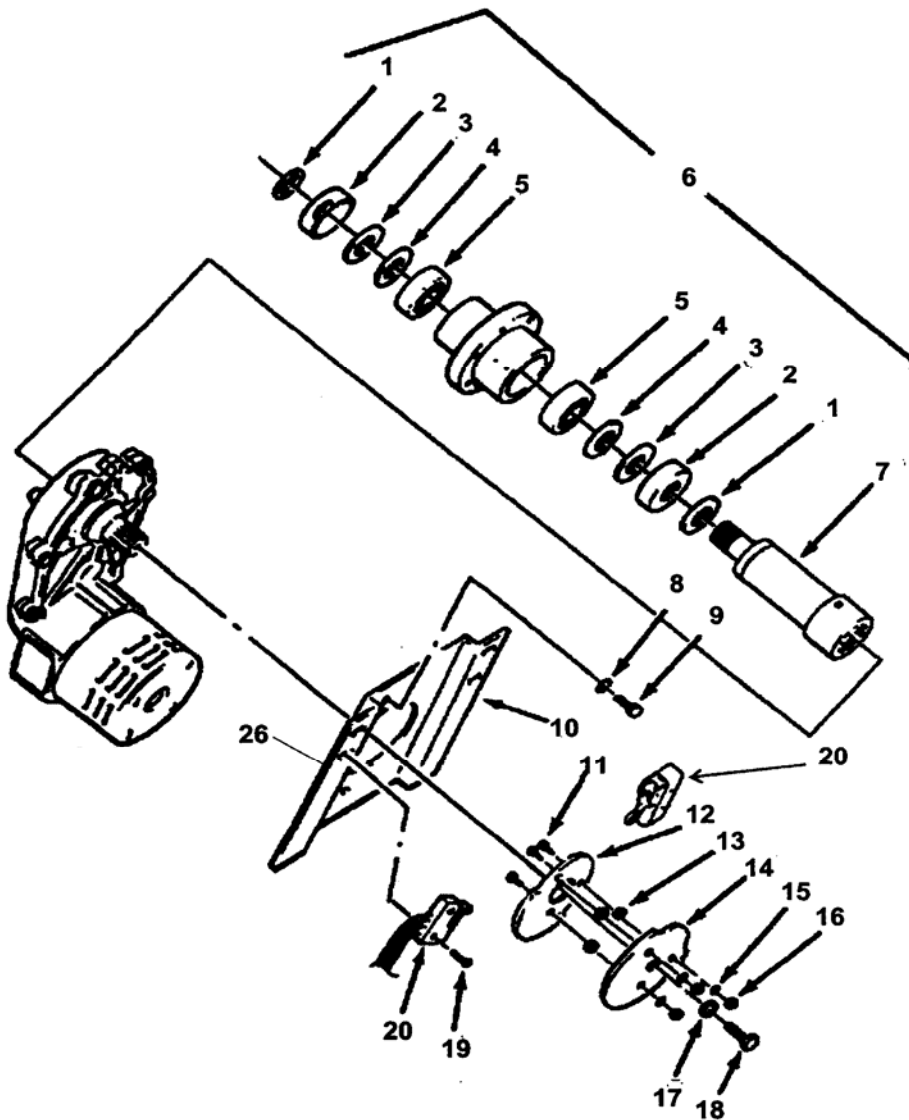

CD300 Hotel Dispenser Service Parts Dispensing Components

Item No.	Part Number	Description	Item No.	Part Number	Description
1	1011339-69	Retaining Ring	11	NLA	Screw
2	NLA	Cup Closure	12	NLA	Cam, Bottom
3	NLA	Special Washer	13	NLA	Spacer
4	NLA	Flinger	14	NLA	Cam
5	NLA	Bearing Cup	15	NLA	Lockwasher
5	NLA	Bearing Cone	16	NLA	Nut
6	NLA	Bearing Housing	17	NLA	Lockwasher
7	1011339-32	Shaft and Coupling	18	NLA	Screw
8	NLA	Lockwasher	19	NLA	Screw
9	NLA	Screw	20	1011339-91	Cam Switch
10	NLA	Bracket	21	NLA	Speed Nut