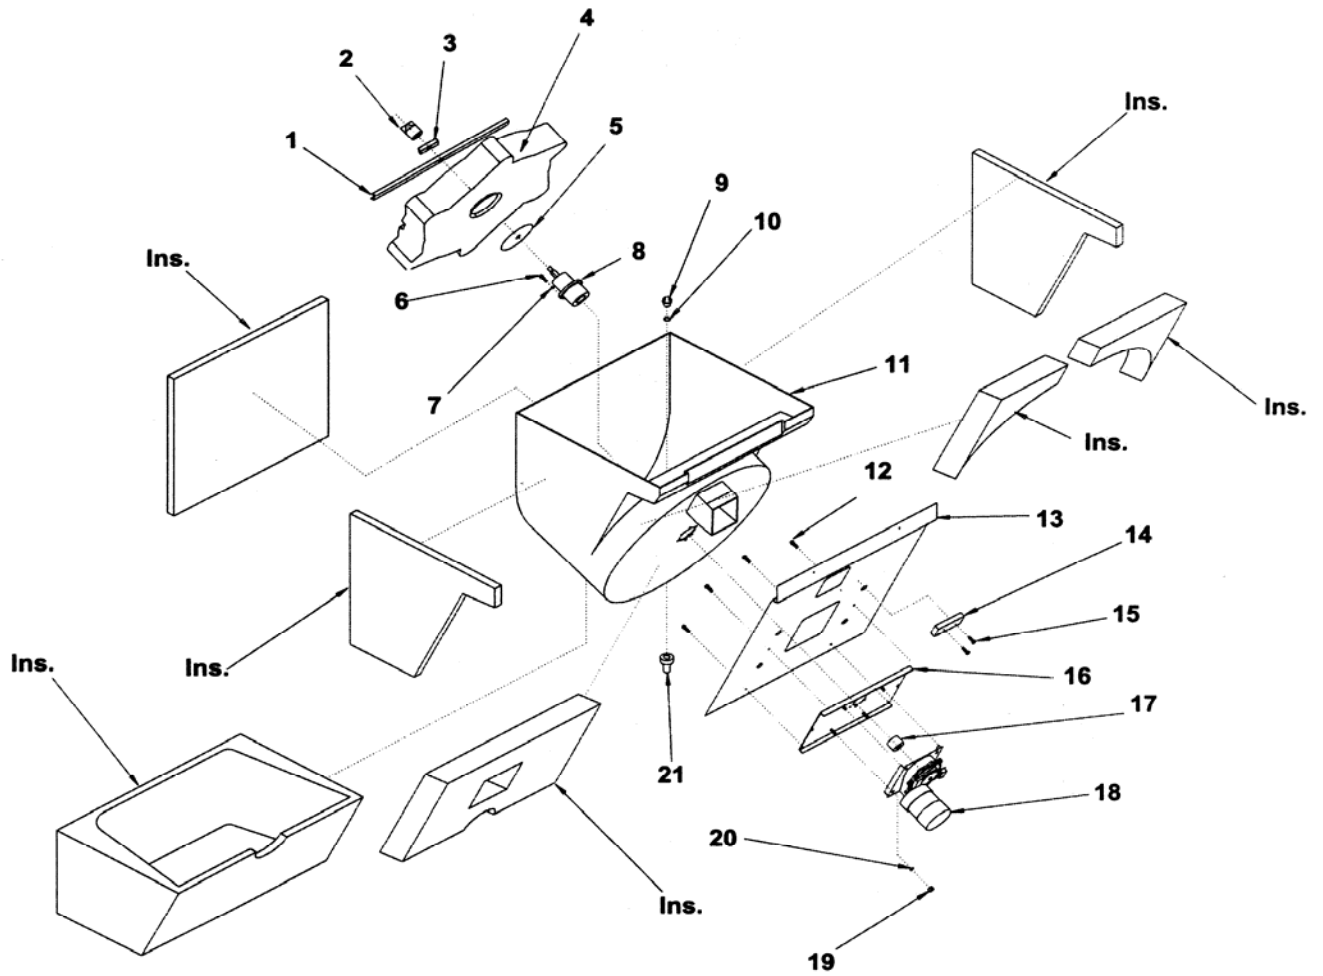

CD300 Hotel Dispenser Service Parts Cabinet

Item No.	Part Number	Description
1	1011339-104	Gasket, 9 Required
2	1011339-35	Top Panel-Plastic
3	1011339-107	Shield
4	NLA	Washer
5	1011339-09	Spring
6	1011339-40	Bumper
7	1011339-96	Retainer
8	1011339-132	Bar
9	1011339-52	Washer
10	NLA	Button, Dispense Decal Only
11	1011339-23	Grill
12	1011339-27	Track
13	1011339-142	Optional Ice Baffle Kit
14	1011339-05	Dispensing Hood Label

Item No.	Part Number	Description
15	1011339-106	Return Assembly
16	1011339-06	Ice Chute
17	1011339-76	Nut
18	NLA	Lock Kit
18	1011339-29	Key
19	NLA	Sink
20	N/A	Latch, Included in Item 18
21	1011339-38	Thumb Screw
22	1011339-126	Side Bracket
23	1011339-125	Rear Bracket
24	1011339-102	Bottom Label
25	1011339-101	Top Label
26	1011339-143	NLA

CD300 Hotel Dispenser Service Parts

Lower Cabinet Parts

Item No.	Part Number	Description
1	1011339-74	Screw
2	NLA	Brace
3	NLA	Base
4	1011339-141	Drain Pan And Fitting
5	NLA	50 HZ. Transformer
6	NLA	Screw
7	NLA	Bin Support, Left

Item No.	Part Number	Description
8	NLA	Bin Support, Right
9	1011339-129	Drain Chute
10	1011339-130	Dam Screen
11	NLA	Drain Fitting
12	1011339-36	Drain Tube
	NLA	Hose Clamp-Bottom
	NLA	Hose Clamp-Top

CD300 Hotel Dispenser Service Parts Hopper And Rotor