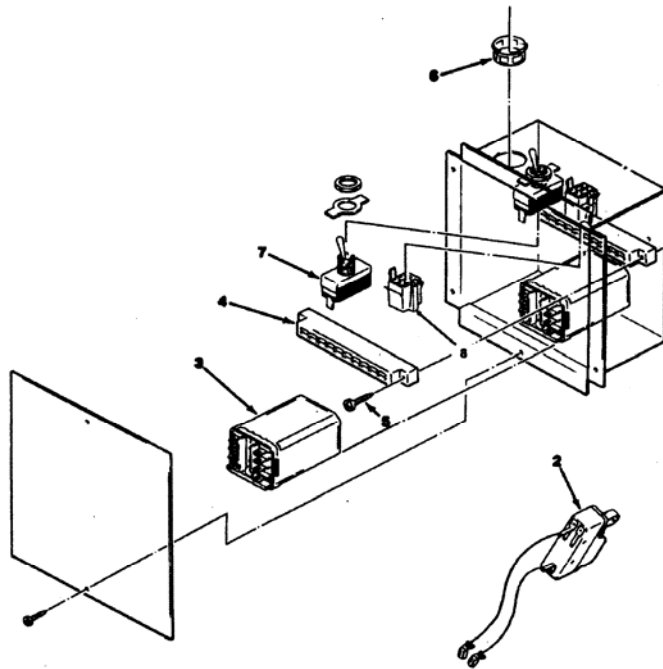

CD300 Hotel Dispenser Service Parts Gear Drive

Item No.	Part Number	Description	Item No.	Part Number	Description
1	1011339-02	Grease seals (2)	14	NLA	Washer
2	1011339-57	Washer	15	1011339-59	Washer
3	1011339-55	Washer	16	1011339-16	First Gear, Second Pinion
4	NLA	Output Shaft	17	NLA	Gear Box Cover
5	NLA	Retaining Ring	18	1011339-03	Grease Seal
6	NLA	Woodruff Key	19	1011339-01	Bearing
7	NLA	Output Gear	20	NLA	Washer
8	1011339-04	O-Ring	21	NLA	Rotor Assembly
9	1011339-39	Roll Pin	22	NLA	Stator (115)
10	NLA	Gear Case Assembly	23	NLA	Cooling Fan
11	1011339-60	Washer	24	NLA	Motor Housing
12	1011339-61	Washer Shim	25	1011339-108	Gear Motor, Less Cam Bracket
13	NLA	Second Gear, Third Pinion	26	1011339-103	Capacitor

CD300 Hotel Dispenser Service Parts Control Box

Item No.	Part Number	Description	Item No.	Part Number	Description
1	NLA	Snap Bushing	6	1011339-93	Recycling Timer
2	NLA	Screw	7	NLA	Screw
3	NLA	Terminal Strip	8	1011339-78	Toggle Switch
4	1011339-86	Relay	9	NLA	Control Box Cover (Not Shown)
5	1011339-94	Transformer (115P-24S)			

CD300 Hotel Dispenser Service Parts Coin And Card Mechanisms

Coin Mechanism

Kit Complete 1011339-24

Item No.	Part Number	Description
1	NLA	Lock Kit (Includes Key and Lock)
2	1011339-24	Coin Return Kit
3	NLA	Cash Box Key
4	1011339-26	Coin Switch
5	NLA	Label

Key Card

Item No.	Part Number	Description
1	NLA	Cover Plate, SS
2	NLA	Microswitch
3	NLA	Label

Relay Box For Coin Mechanism

Item No.	Part Number	Description	Item No.	Part Number	Description
1	N/A	Relay Box	5	NLA	Screw
2	NLA	Cam Switch	6	NLA	Bushing
3	1011339-86	Relay	7	NLA	Switch
4	NLA	Terminal Block	8	NLA	Plug And Harness