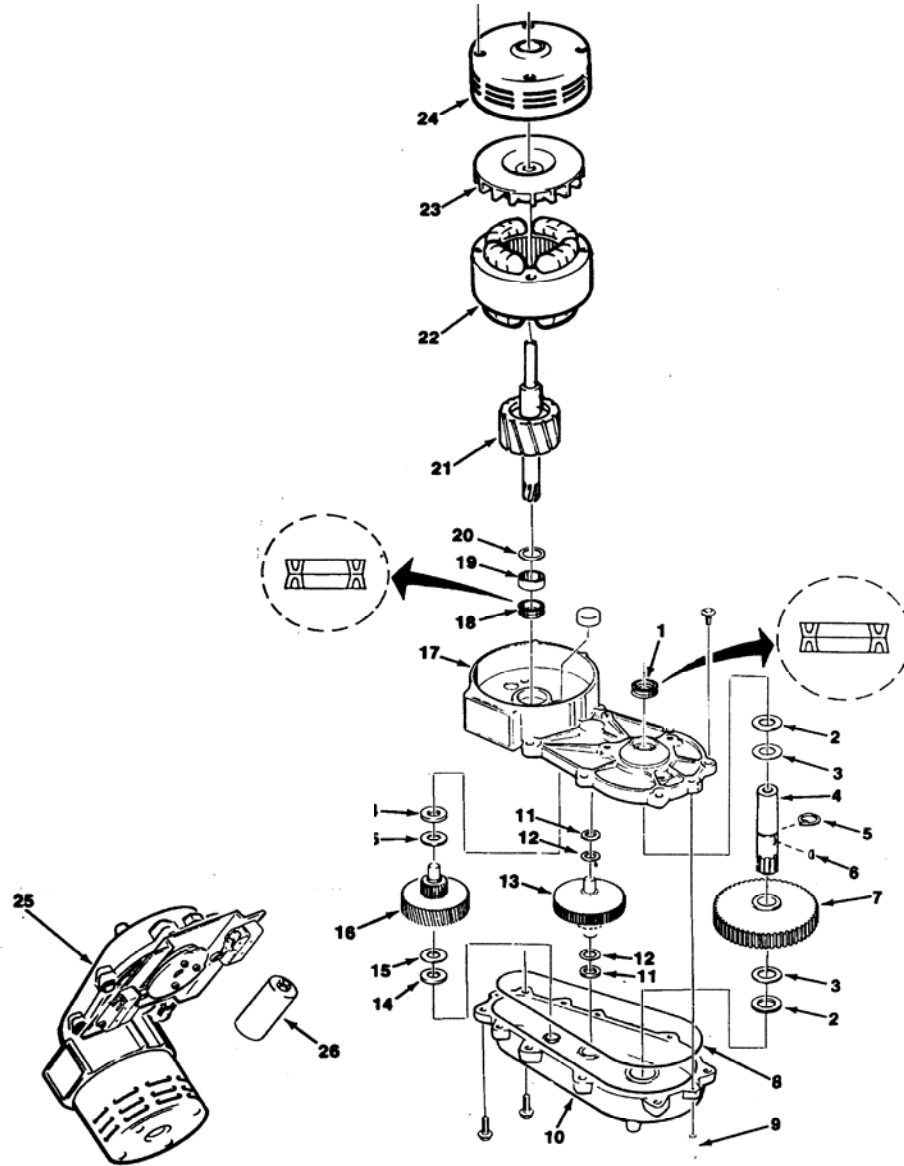

CD300 Hotel Dispenser Service Parts Gear Drive

Item No.	Part Number	Description	Item No.	Part Number	Description
1	1011339-02	Grease seals (2)	14	NLA	Washer
2	1011339-57	Washer	15	1011339-59	Washer
3	1011339-55	Washer	16	1011339-16	First Gear, Second Pinion
4	NLA	Output Shaft	17	NLA	Gear Box Cover
5	NLA	Retaining Ring	18	1011339-03	Grease Seal
6	NLA	Woodruff Key	19	1011339-01	Bearing
7	NLA	Output Gear	20	NLA	Washer
8	1011339-04	O-Ring	21	NLA	Rotor Assembly
9	1011339-39	Roll Pin	22	NLA	Stator (115)
10	NLA	Gear Case Assembly	23	NLA	Cooling Fan
11	1011339-60	Washer	24	NLA	Motor Housing
12	1011339-61	Washer Shim	25	1011339-108	Gear Motor, Less Cam Bracket
13	NLA	Second Gear, Third Pinion	26	1011339-103	Capacitor