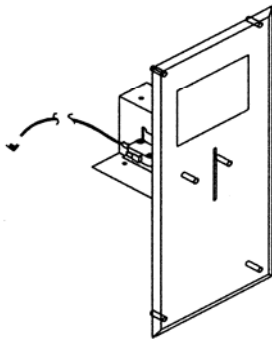

CD300 Hotel Dispenser Service Parts Coin And Card Mechanisms

Coin Mechanism

Kit Complete 1011339-24

Item No.	Part Number	Description
1	NLA	Lock Kit (Includes Key and Lock)
2	1011339-24	Coin Return Kit
3	NLA	Cash Box Key
4	1011339-26	Coin Switch
5	NLA	Label