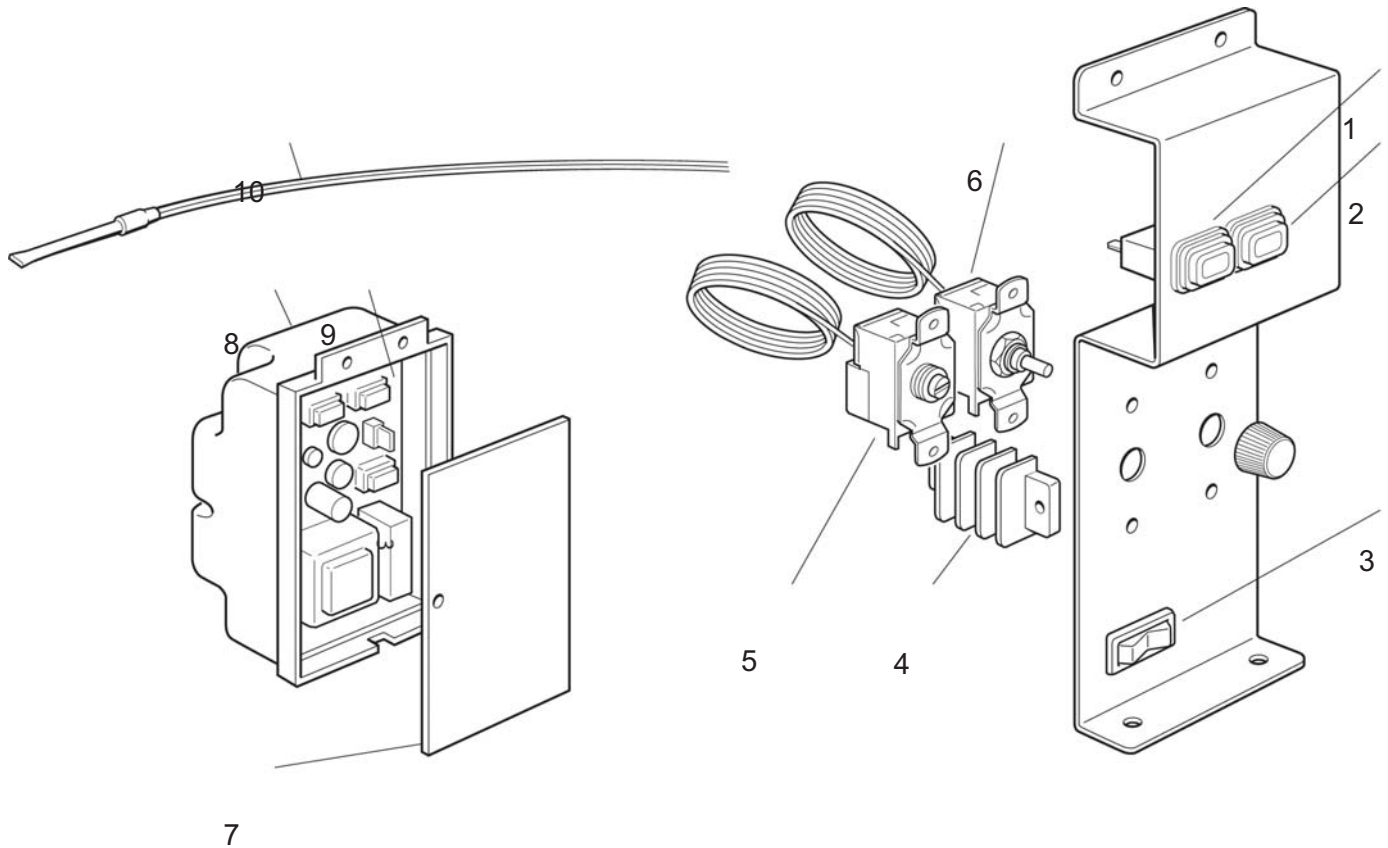

Note: 1011411-80 Compressor replaces the 1011411-30 Compressor.

ICEU070A Service Parts

Water System

Item Number	Part Number	Description
1	1011337-28	Water Inlet Valve
1a	1011411-42	Flow Control
2	1011411-43	Tube, per meter
3	1011411-44	Water Inlet Elbow assy
4	1011411-45	O Ring
5	1011411-46	Metal Bracket
6	1011337-31	Water Pump
7	1011411-47	Tube
8	1011411-48	Spray System Assy
9	1011411-49	Plastic Plug NLA-See Item 8
10	1011411-50	Plastic Plug NLA-See Item 8
11	1011411-51	Spray Cover Kit
12	1011337-38	Tee Tube
13	1011357-90	Plastic Nut
14	1011337-39	Tube
15	1011411-52	Tube
16	1011411-53	Bin Drain
17	1011337-34	O Ring
18	1011337-32	Drain Filter
19	1011411-54	Spray System Seat
20	1011411-55	O Ring
Not Shown		
21	1011411-64	Water Inlet Adapter
22	1011337-34	Water Inlet Adapter O Ring

ICEU070A Service Parts

Control System

Item Number	Part Number	Description
1	1011411-56	Warning Light - Reset Button
2	1011411-57	Master Lighted Switch
3	1011411-58	Switch
4	1011337-64	Terminal Board
5	1011411-59	Bin Thermostat
6	1011337-68	Evap. Thermostat
7	1011411-60	Cover
8	1011411-61	Metal Control box
9	1011411-62	PC Board - Cleaning Remind
10	1011357-157	Condenser Sensor Black Plug
11	1011411-70	Condenser Sensor White Plug, From 2012 Serial Number
12	1011411-73	Wire Harness, See Page 6