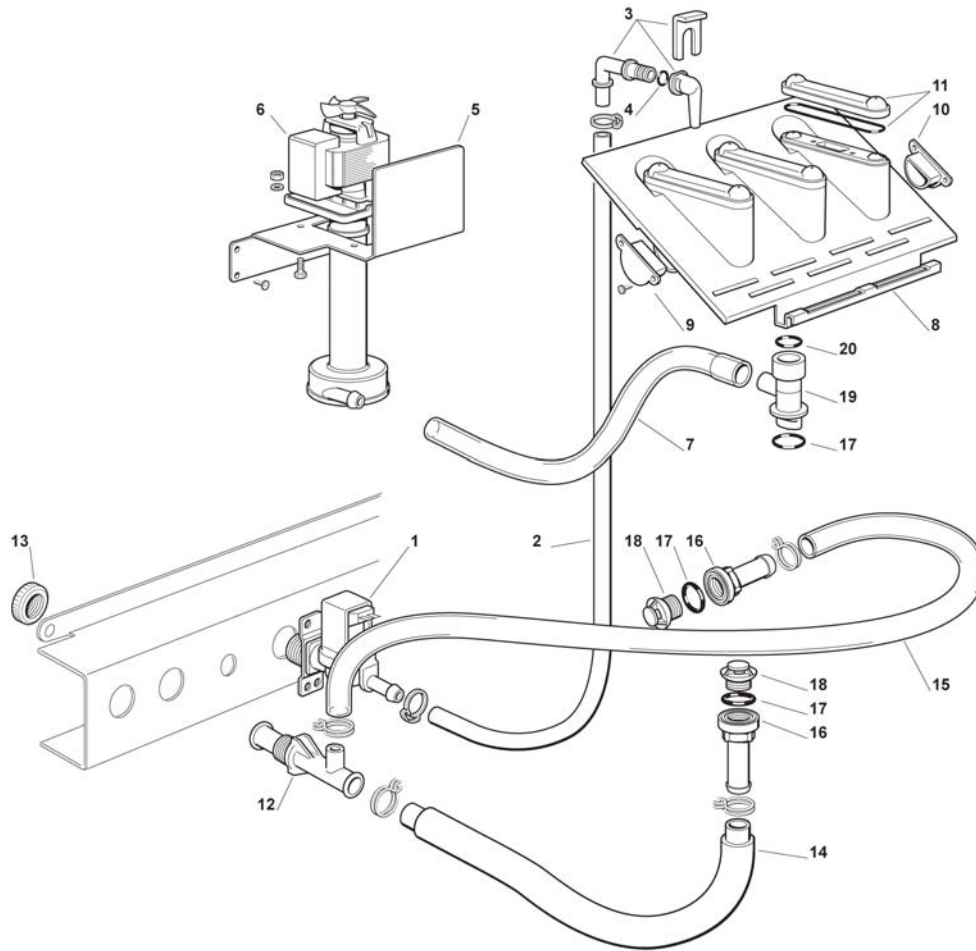

ICEU070A Service Parts

Refrigeration System

Item Number	Part Number	Description	Part Number	Description
1	1011411-80	Compressor (NEU6160Z)	1011411-30	Compressor (Embaraco)(NLA)
2	1011411-86	Start Capacitor (NEU6160Z)	1011411-31	Start Capacitor
3	1011411-85	Protector (NEU6160Z)	1011411-32	Protector
4	1011411-84	Current Relay (NEU6160Z)	1011411-33	Current Relay
5	1011357-67	Service Valve Body		
6	1011357-103	Service Valve Core		
7	1011357-65	Service Valve Cap		From Serial Number 16021280012312
8	1011357-42	Fan Motor (1011411-37=NLA)	1011411-71	Compressor (Cubigel GL90TE)(NLA)
8A	1011411-38	Fan Blade	1011411-68	Start Relay and Protector
9	1011337-48	Condenser	1011411-74	Start Capacitor
11	1011337-49	Filter		
12	1011337-58	Mechanical Filter		
13	1011337-56	Hot Gas Valve Body		
13A	1011337-57	Hot Gas Valve Coil		
14	1011411-39	Evaporator Assembly		
15	1011411-40	Suction Line Assembly		
22	1011337-46	Metal Clip		
23	1011411-41	Bulb Holder		

Note: 1011411-80 Compressor replaces the 1011411-30 Compressor.

ICEU070A Service Parts

Water System

Item Number	Part Number	Description
1	1011337-28	Water Inlet Valve
1a	1011411-42	Flow Control
2	1011411-43	Tube, per meter
3	1011411-44	Water Inlet Elbow assy
4	1011411-45	O Ring
5	1011411-46	Metal Bracket
6	1011337-31	Water Pump
7	1011411-47	Tube
8	1011411-48	Spray System Assy
9	1011411-49	Plastic Plug NLA-See Item 8
10	1011411-50	Plastic Plug NLA-See Item 8
11	1011411-51	Spray Cover Kit
12	1011337-38	Tee Tube
13	1011357-90	Plastic Nut
14	1011337-39	Tube
15	1011411-52	Tube
16	1011411-53	Bin Drain
17	1011337-34	O Ring
18	1011337-32	Drain Filter
19	1011411-54	Spray System Seat
20	1011411-55	O Ring
Not Shown		
21	1011411-64	Water Inlet Adapter
22	1011337-34	Water Inlet Adapter O Ring