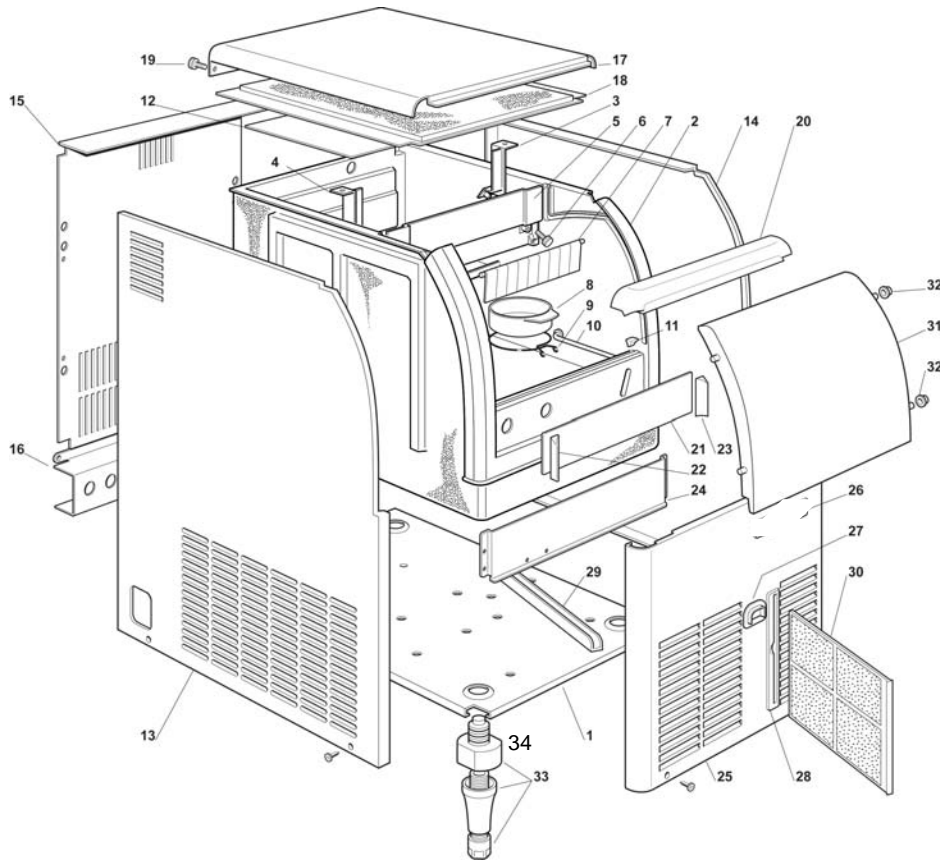

**SERVICE PARTS MANUAL
ICE UNDERCOUNTER SERIES CUBERS
MODEL-ICEU070A**

14-1025-A

Date 02/8/2022

ICEU070A Service Parts

This is the list of service parts for the ICEU070A undercounter ice machine.

When ordering a part, be sure to confirm that the part is for the correct model.

Table of Contents

Cabinet	Page 2
Refrigeration System	Page 3
Water System	Page 4
Control System	Page 5
Wiring Diagram	Page 6

ICEU070A Service Parts

Cabinet

The Leg Components are sold Separately, 34 is Sockets only, 33 is Leg and Base
For a COMPLETE LEG SET, ORDER ITEMS 34 AND 33

Item Number	Part Number	Description
1	1011411-01	Unit Base
2	1011411-02	Insulated Storage Bin
3	1011411-03	Curtain Bracket Right
4	1011411-04	Curtain Bracket Left
5	1011411-05	Curtain Bracket Upper
6	1011411-06	Thumb Screw
7	1011411-07	Curtain assy
8	1011411-08	Plastic Plug
9	1011411-09	Spring
10	1011337-17	Thermostat Holder
11	1011411-10	Shock Absorber
12	1011337-03	Evaporator Cover
13	1011411-11	Panel, Left Side
14	1011411-12	Panel, Right Side
15	1011411-13	Panel, Rear
16	1011411-14	Bracket
17	1011411-15	Insulated Top Panel
19	1011411-16	Thumb Screw
20	1011411-17	Front Liner
21	1011411-18	Front Plate
22	1011411-19	Corner Protection Left
23	1011411-20	Corner Protection Right
24	1011411-21	Bracket, Front
25	1011411-22	Panel, Front
26	1011411-23	Logo, Ice-O-matic
27	1011411-24	Front Switch Plastic Protection
28	1011411-25	Air Filter Seat
29	1011411-26	Slide, Air Filter
30	1011411-27	Air Filter
31	1011411-28	Bin Door
32	1011337-07	Bushing
33	1011411-29	Legs Kit
Not Shown	9051127-02	Ice Scoop