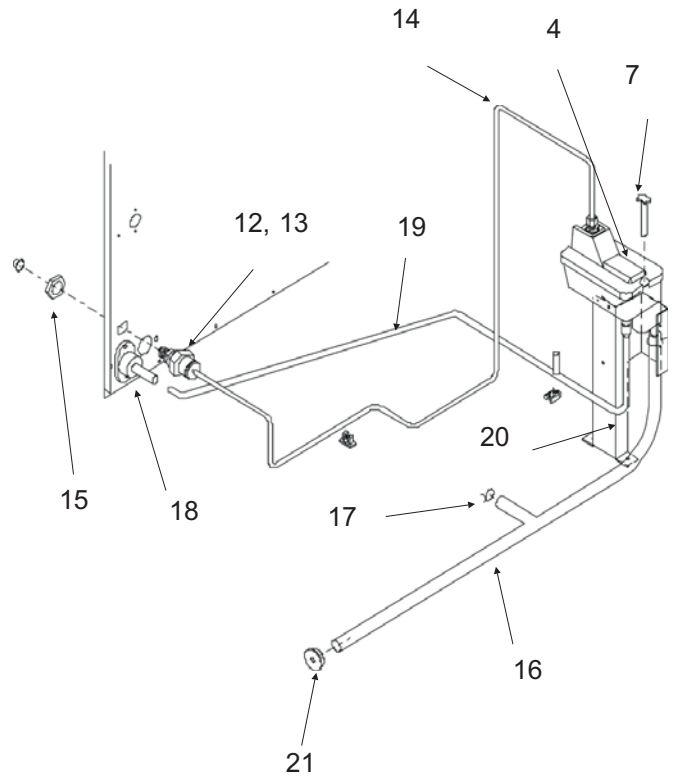

TABLE OF CONTENTS

Cabinet Assembly	Page 2
Water System.....	Page 3
Refrigeration System.....	Page 4
Evaporator,	Page 5
Gearmotor	Page 6
Control Box	Page 7
Wiring Diagrams	Page 8

MFI2406LS Service Parts Cabinet

ITEM NUMBER	PART NUMBER	DESCRIPTION	ITEM NUMBER	PART NUMBER	DESCRIPTION
1	1011380-235	Back panel	8	1011380-237	Front Panel, S.S.
2	1011380-236	Top Panel, S.S.	9	1011380-238	Support
3	3021953-01	Service Panel, S.S.	10	101380-244	Base
4	3021952-01	Right Side Panel, S.S.	11	9031046-27	Screw
5	1011380-29	Speed Clip	12	9021112-01	Catch
6	9071974-01	IOM Emblem	13	3021950-01	Left Side Panel, S.S.
7	1011380-42	Screw	14	9031113-14	Screw
			15.	1011380-239	Center Support

MFI2406LS Service Parts Water System

ITEM NUMBER	PART NUMBER	DESCRIPTION	ITEM NUMBER	PART NUMBER	DESCRIPTION
1	1011380-35	Cap Screw	15	1011351-31	Pal Nut
2	1011380-172	Evaporator	16	9051619-01	Evap. water inlet tube
3	1011380-02	Water Seal	17	9021113-01	Hose clamp
4	9131481-01	Reservoir & Valve	18	1011380-23	Drain fitting
5	N/A	N/A	19	1011380-24	Res. overflow hose (rt)
6	N/A	N/A		1011380-240	Res. overflow hose (left)
7	9101334-01	Water Level Sensor	20	1011380-219	Reservoir bracket
8	1011380-168	Retaining Ring for Seal	21	9051610-01	Rubber cap
9	1011380-27	Drip Pan			
10	1011380-83	Gasket			
11	1011380-85	Water Shed			
12	1011351-74	Inlet fitting for plastic tubing			
13	1011351-75	Male connector			
14	3032898-40	Inlet tubing, 4 ft. req.			