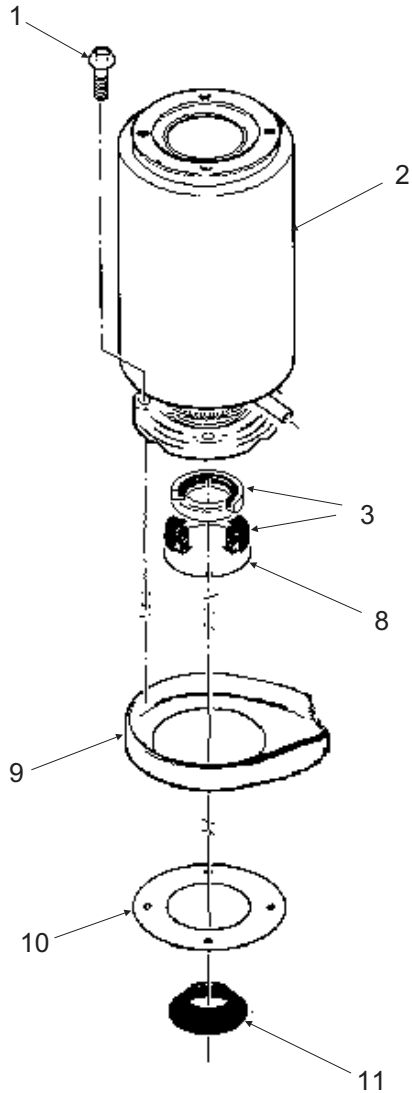

Ice-O-Matic[®]

PARTS MANUAL MFI 2406LS Series

MFI2406LS Service Parts

This parts list contains the service parts and wiring diagrams for this model. Check the model number of the machine requiring the parts to be sure that this is the correct parts list.

TABLE OF CONTENTS

Cabinet Assembly	Page 2
Water System.....	Page 3
Refrigeration System.....	Page 4
Evaporator,	Page 5
Gearmotor	Page 6
Control Box	Page 7
Wiring Diagrams	Page 8

MFI2406LS Service Parts Cabinet

ITEM NUMBER	PART NUMBER	DESCRIPTION	ITEM NUMBER	PART NUMBER	DESCRIPTION
1	1011380-235	Back panel	8	1011380-237	Front Panel, S.S.
2	1011380-236	Top Panel, S.S.	9	1011380-238	Support
3	3021953-01	Service Panel, S.S.	10	101380-244	Base
4	3021952-01	Right Side Panel, S.S.	11	9031046-27	Screw
5	1011380-29	Speed Clip	12	9021112-01	Catch
6	9071974-01	IOM Emblem	13	3021950-01	Left Side Panel, S.S.
7	1011380-42	Screw	14	9031113-14	Screw
			15.	1011380-239	Center Support

MFI2406LS Service Parts Water System

ITEM NUMBER	PART NUMBER	DESCRIPTION	ITEM NUMBER	PART NUMBER	DESCRIPTION
1	1011380-35	Cap Screw	15	1011351-31	Pal Nut
2	1011380-172	Evaporator	16	9051619-01	Evap. water inlet tube
3	1011380-02	Water Seal	17	9021113-01	Hose clamp
4	9131481-01	Reservoir & Valve	18	1011380-23	Drain fitting
5	N/A	N/A	19	1011380-24	Res. overflow hose (rt)
6	N/A	N/A		1011380-240	Res. overflow hose (left)
7	9101334-01	Water Level Sensor	20	1011380-219	Reservoir bracket
8	1011380-168	Retaining Ring for Seal	21	9051610-01	Rubber cap
9	1011380-27	Drip Pan			
10	1011380-83	Gasket			
11	1011380-85	Water Shed			
12	1011351-74	Inlet fitting for plastic tubing			
13	1011351-75	Male connector			
14	3032898-40	Inlet tubing, 4 ft. req.			