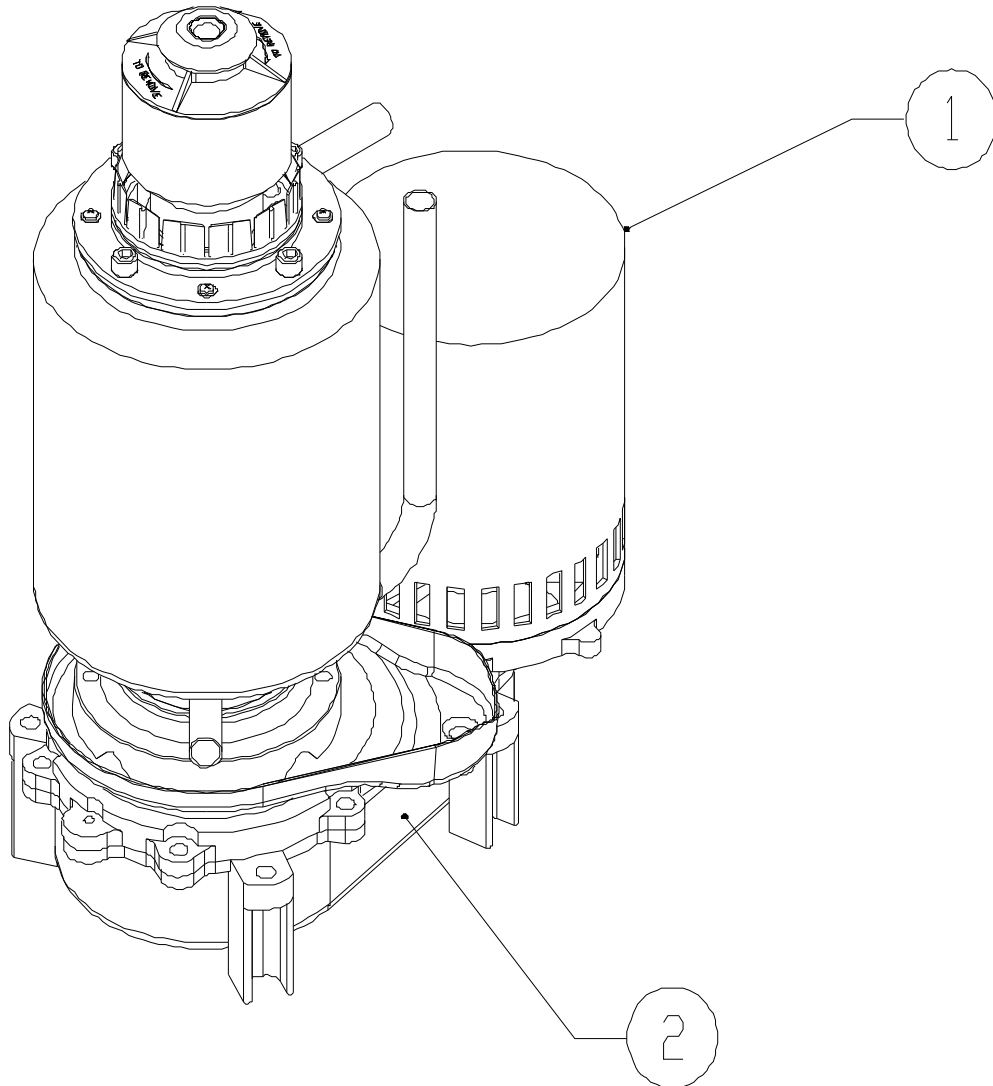

MFI2406LS Service Parts

Gearmotor

ITEM NUMBER	PART NUMBER	DESCRIPTION
1.	1011380-68	Drive Motor Only
2.	1011380-189	Gear Case Assembly
	1011380-187	Drive Motor Gear Case Assembly
	1011380-163	Gear Case Oil (14 oz required)