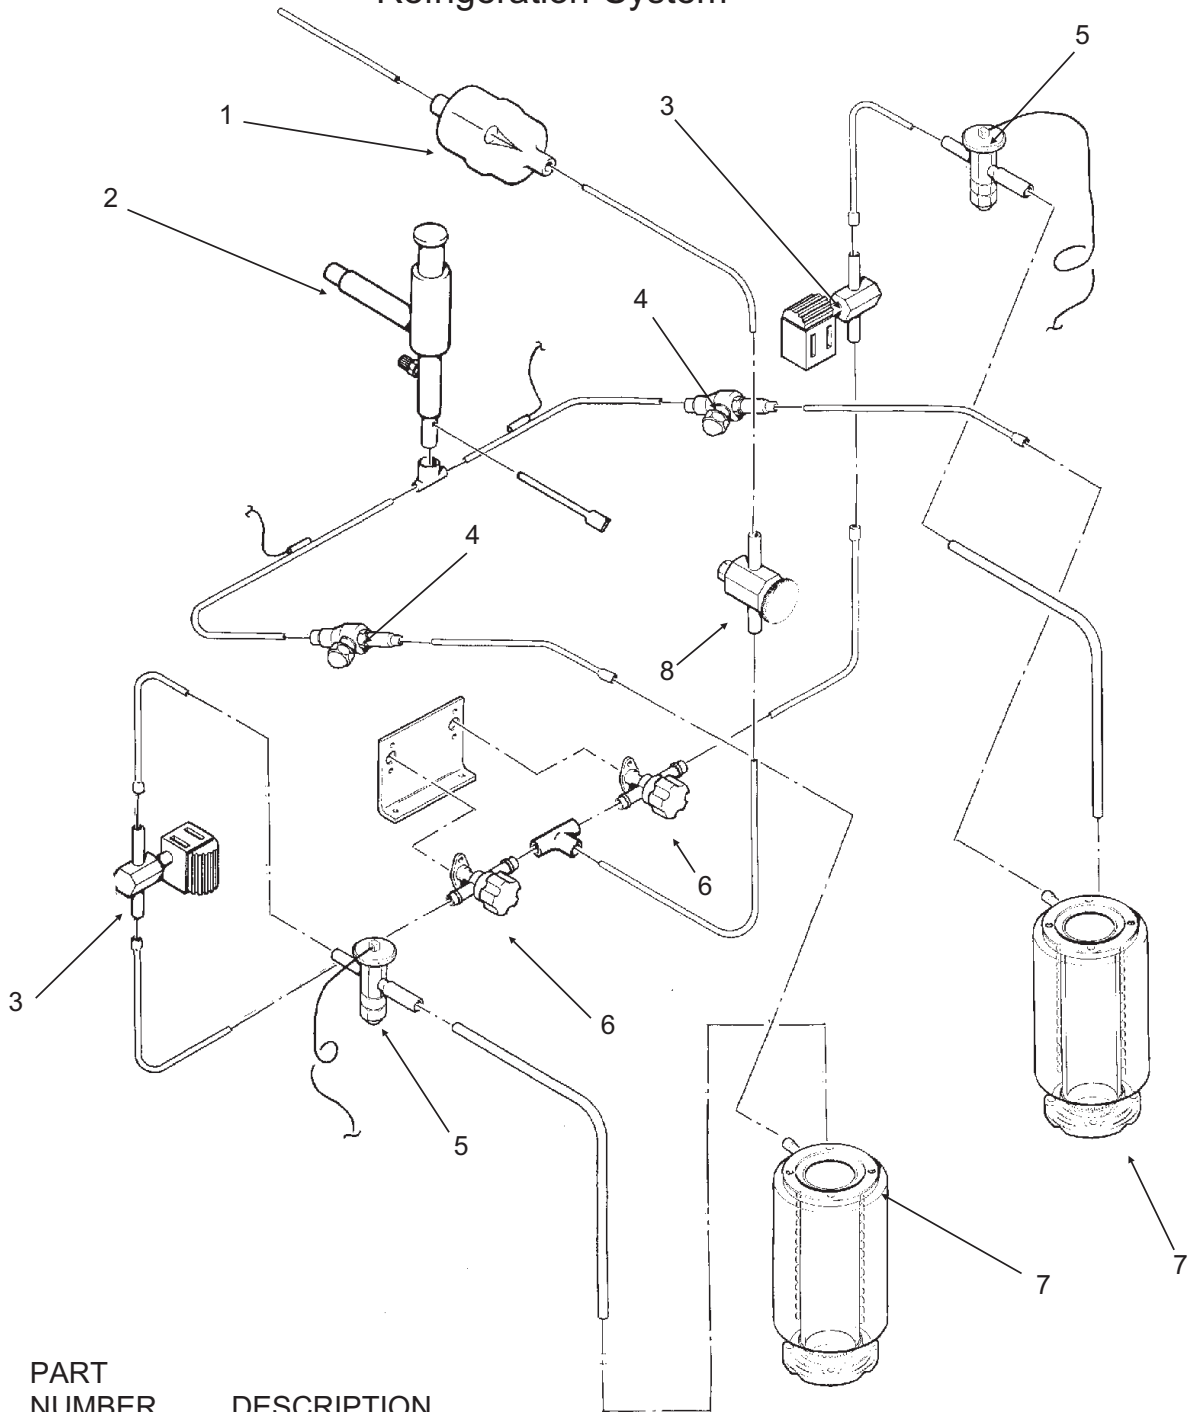

MFI2406LS Service Parts Refrigeration System

ITEM NUMBER	PART NUMBER	DESCRIPTION
1	1011380-19	Drier
2	1011380-36	EPR Valve (R404A)
	1011380-170	EPR Valve (R22)
3	1011380-63	Solenoid Valve
4	1011380-54	Ball Valve
5	1011380-51	R-404A Thermostatic Expansion Valve
	1011380-241	R-22 Thermostatic Expansion Valve
6	1011380-54	Ball valve
7	1011380-172	Evaporator
8	1011380-93	Sight Glass