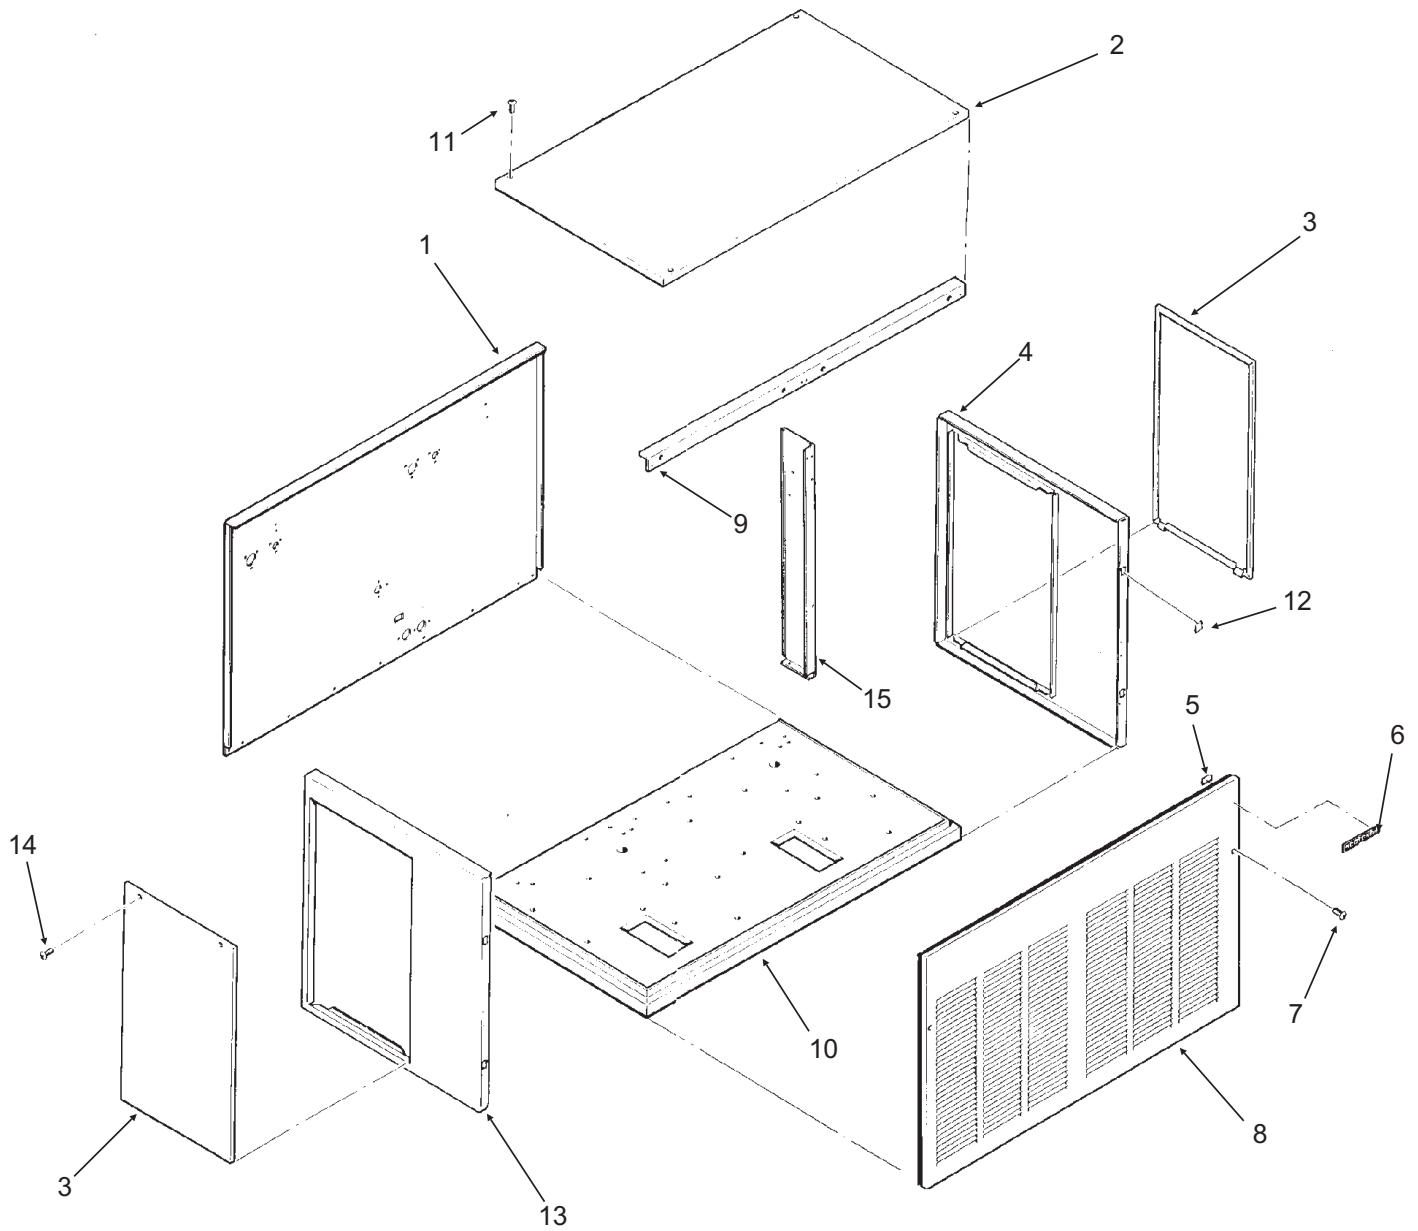

Ice-O-Matic[®]

PARTS MANUAL MFI 2406LS Series

MFI2406LS Service Parts

This parts list contains the service parts and wiring diagrams for this model. Check the model number of the machine requiring the parts to be sure that this is the correct parts list.

ITEM NUMBER	PART NUMBER	DESCRIPTION	ITEM NUMBER	PART NUMBER	DESCRIPTION
1	1011380-235	Back panel	8	1011380-237	Front Panel, S.S.
2	1011380-236	Top Panel, S.S.	9	1011380-238	Support
3	3021953-01	Service Panel, S.S.	10	101380-244	Base
4	3021952-01	Right Side Panel, S.S.	11	9031046-27	Screw
5	1011380-29	Speed Clip	12	9021112-01	Catch
6	9071974-01	IOM Emblem	13	3021950-01	Left Side Panel, S.S.
7	1011380-42	Screw	14	9031113-14	Screw
			15.	1011380-239	Center Support