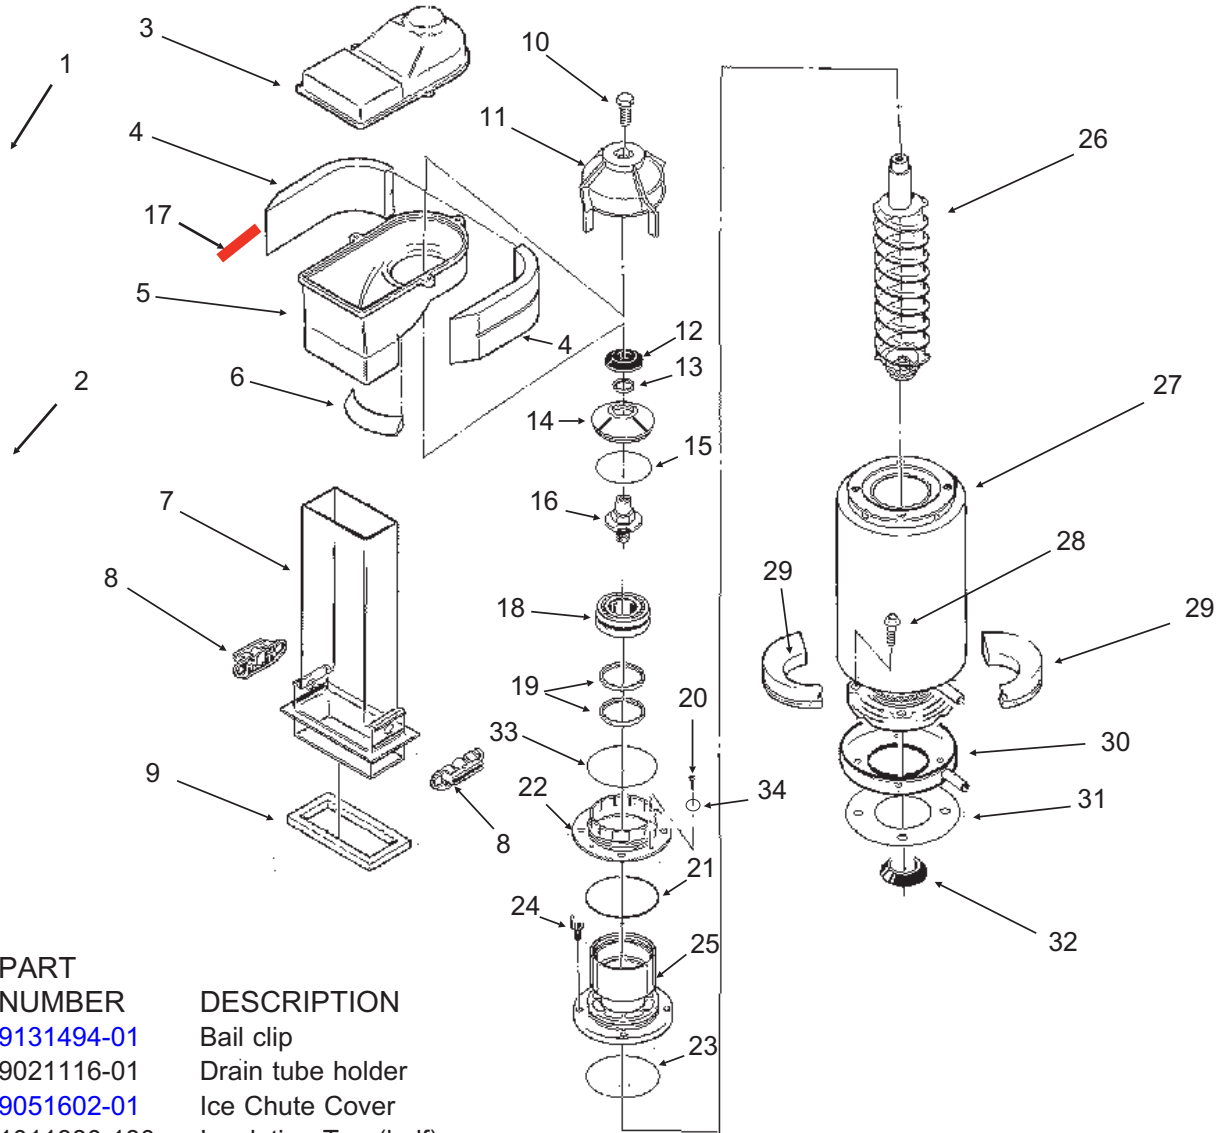

MFI2406LS Service Parts

Evaporator, Chute, Bin Controls

ITEM NUMBER	PART NUMBER	DESCRIPTION
1.	9131494-01	Bail clip
2.	9021116-01	Drain tube holder
3.	9051602-01	Ice Chute Cover
4.	1011380-180	Insulation Top (half)
5.	9131495-01	Ice Chute Body w/ins
6.	1011380-184	Insulation Collar Inside
7.	9051601-02	Ice Chute Lower
8.	1051166-01	Bin Controls Assy. (set of 2)
9.	9051614-01	Chute Gasket
10.	1011380-38	Hex Cap Screw
11.	9051603-01	Ice Sweep
12.	1011380-86	Water Shed
13.	1011380-11	Lip Seal
14.	1011380-13	Breaker Cover
15.	1011380-82	O-Ring
16.	1011380-46	Auger Stud, thrust washer
17.	1011380-205	Strap kit
18.	1011380-202	Bearing
19.	1011380-10	Lip Seal
20.	1011380-242	Screw
21.	1011380-81	O-Ring
22.	1011382-02	Slotted Collar
23.	1011380-80	O-Ring
24.	1011380-44	Soc. Head Screw
25.	1011382-01	Breaker (Divider) (includes 18 & 19)
26.	1011380-226	Auger
27.	1011380-172	Evaporator
28.	1011380-37	Cap Screw
29.	1011380-178	Insulation Bot. (half)
30.	1011380-27	Drip Pan
31.	1011380-83	Drip Pan Gasket
32.	1011380-85	Water Shed
33.	1011382-04	O-Ring
34.	1011380-243	Washer
	1011380-230	Grease Needle
	6051062-01	Bearing Grease
	6051036-01	Food Grade Grease