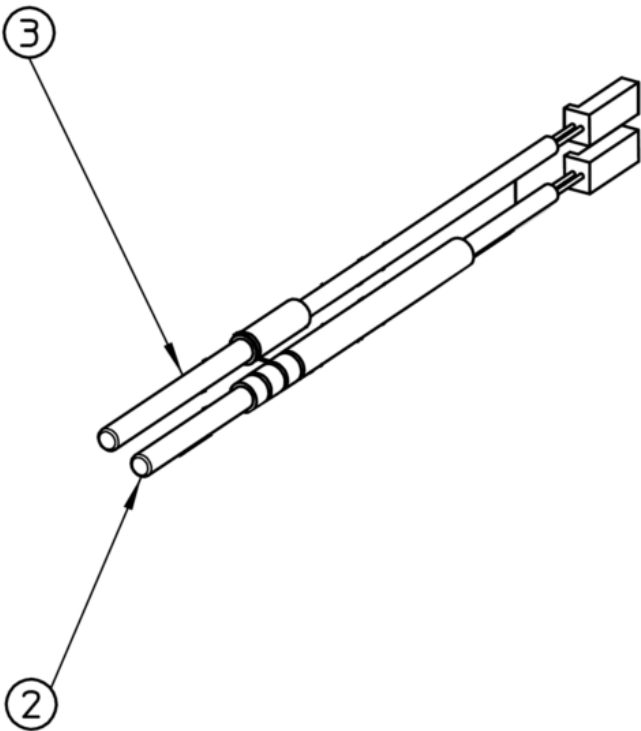

UCG 60

SPARE PARTS LIST

REV. 06/2021

Ice. Pure and Simple

- 1 UNIT PANELS
- 2 REFRIGERANT SYSTEM – AIR COOLED
- 3 WATER SYSTEM
- 4 CONTROL BOX

Pos	Code	Description	Price (€)
0002	SC704420-00	BASE	
0003	SC726035-00	LEFT SIDE PANEL	
0004	SC661070-00	PLASTIC PROTECTION	
0005	SC702705-00	WATER HOOK UP PANEL	
0006	SC702674-00	REAR PANEL	
0007	SC742033-04	EVAPORATOR COVER	
0008	SC781594-00R	TOP PANEL	
0009	SC661252-01	FRONT TRIM	
0010	SC660388-00	CURTAIN BRACKET (RIGHT)	
0011	SC784457-20R	CURTAIN ASSY	
0012	SC620565-01	BIN LEVEL CRTL	
0013	SC726034-00	RIGHT SIDE PANEL	
0014	SC660286-00	BUSHING	
0015	SC661220-02	BIN DOOR	
0016	SC726032-00	FRONT PANEL	
0017	SC660804-03	AIR FILTER SEAT	
0018	SC651743-00	LABEL	
0019	SC651469-02	LEG	
0020	SC460047-00	SPRING	
0021	SC660741-00	PLASTIC PLUG	
0022	SC660388-01	CURTAIN BRACKET (LEFT)	
0023	SC660805-04	AIR FILTER	

Ice-O-Matic®

Ice. Pure and Simple™

WATER SYSTEM

Pos	Code	Description	Price (€)
0001	SC660993-00	FITTING	
0002	SC610148-10	TUBE	
0003	SC660219-02	DRAIN FITTING	
0004	SC640134-00	O RING	
0005	SC660211-01	DRAIN FILTER	
0006	SC660535-00	PLASTIC NUT	
0007	SC650105-59	WATER INLET VALVE	
0008	SC660558-00R	SPRAY NOZZLE (10 PCS)	
0009	SC660557-00	SPRAY CUP	
0010	SC661082-00	SPRAY BAR & CHUTE	
0011	SC640041-31	O RING OR 2031 (WRAS-FDA)	
0012	SC793172-00R	WATER INLET ASSY	
0013	SC620433-12	WATER PUMP 115V/60HZ/1PH (30W)	
0014	SC724485-00	METAL BRACKET	
0015	SC610204-01	WATER TUBE	
0016	SC281900-01	TUBE 16X10	
0017	SC610204-00	TUBE	