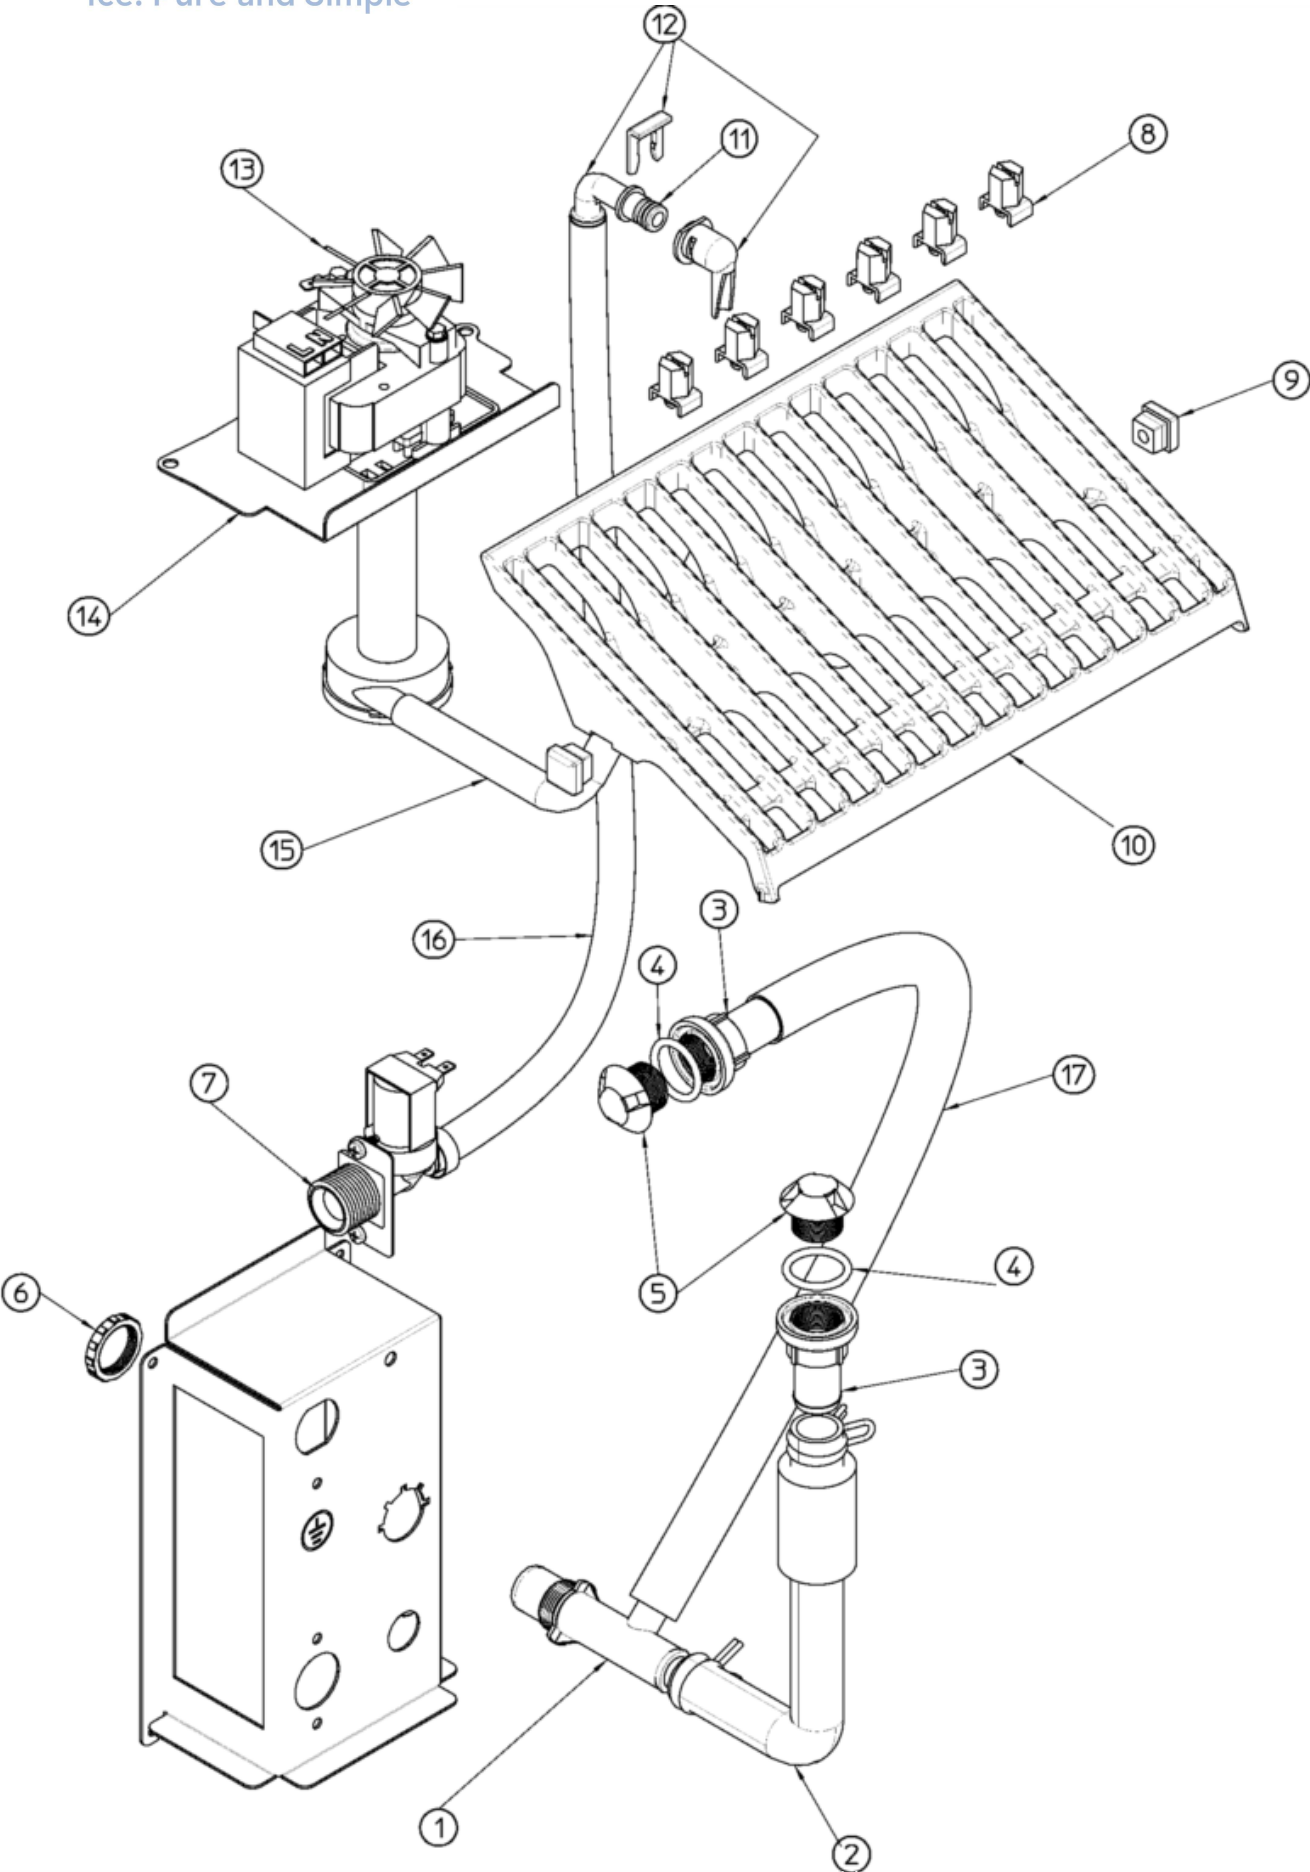

Ice-O-Matic®

Ice. Pure and Simple™

WATER SYSTEM