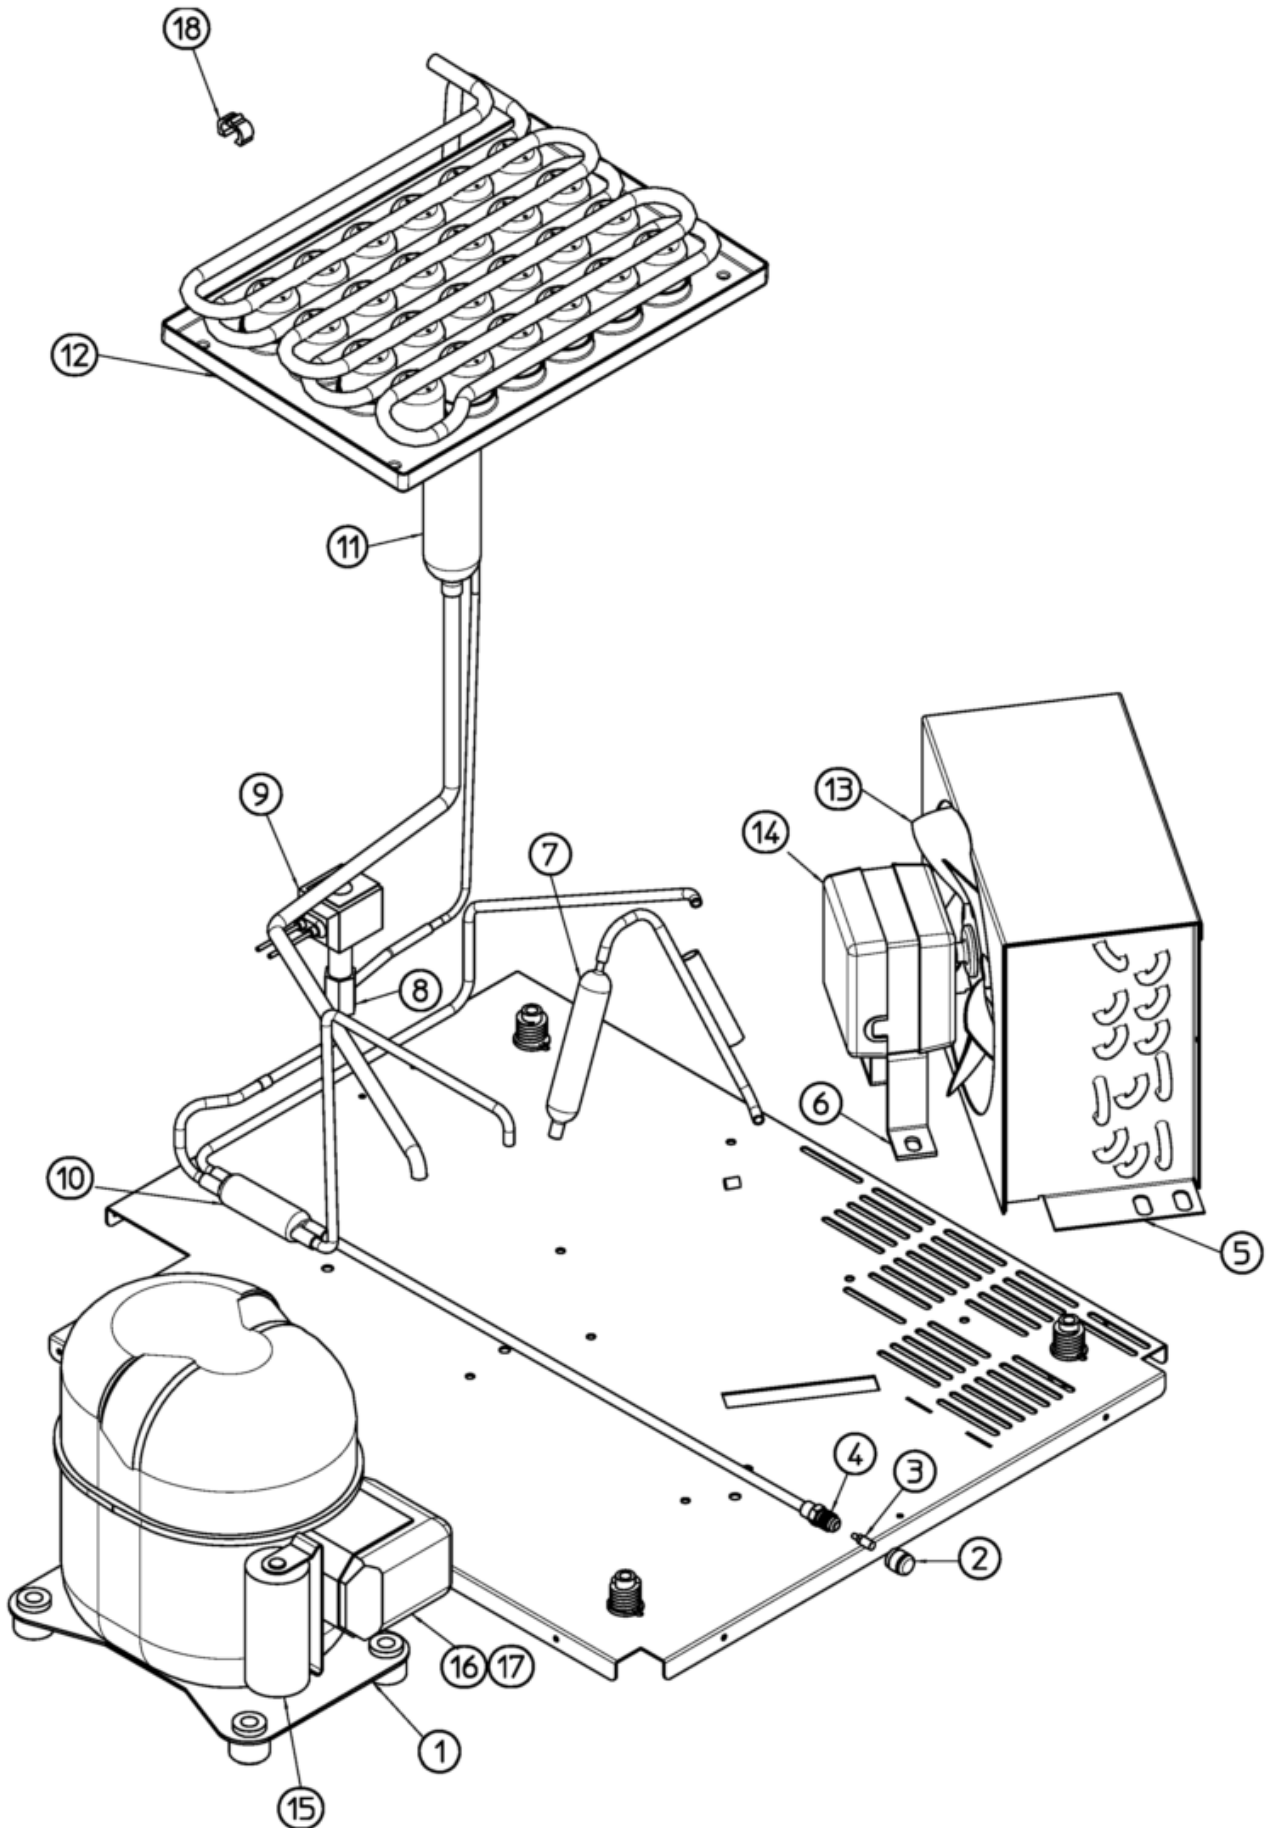

UCG 60

SPARE PARTS LIST

REV. 06/2021

Ice. Pure and Simple

- 1 UNIT PANELS
- 2 REFRIGERANT SYSTEM – AIR COOLED
- 3 WATER SYSTEM
- 4 CONTROL BOX

Pos	Code	Description	Price (€)
0002	SC704420-00	BASE	
0003	SC726035-00	LEFT SIDE PANEL	
0004	SC661070-00	PLASTIC PROTECTION	
0005	SC702705-00	WATER HOOK UP PANEL	
0006	SC702674-00	REAR PANEL	
0007	SC742033-04	EVAPORATOR COVER	
0008	SC781594-00R	TOP PANEL	
0009	SC661252-01	FRONT TRIM	
0010	SC660388-00	CURTAIN BRACKET (RIGHT)	
0011	SC784457-20R	CURTAIN ASSY	
0012	SC620565-01	BIN LEVEL CRTL	
0013	SC726034-00	RIGHT SIDE PANEL	
0014	SC660286-00	BUSHING	
0015	SC661220-02	BIN DOOR	
0016	SC726032-00	FRONT PANEL	
0017	SC660804-03	AIR FILTER SEAT	
0018	SC651743-00	LABEL	
0019	SC651469-02	LEG	
0020	SC460047-00	SPRING	
0021	SC660741-00	PLASTIC PLUG	
0022	SC660388-01	CURTAIN BRACKET (LEFT)	
0023	SC660805-04	AIR FILTER	

Pos	Code	Description	Price (€)
0001	SC670109-04	COMPRESSOR	
0002	SC650106-00	CAP	
0003	SC670012-00	VALVE CORE	
0004	SC650109-00	VALVE BODY	
0005	SC620544-00	CONDENSER, AIR	
0006	SC620419-69	BRACKET, MOTOR	
0007	SC630003-11	FILTER	
0008	SC620306-27	HOT GAS VALVE BODY	
0009	SC620306-49	COIL	
0010	SC630137-00	MECHANICAL FILTER	
0011	SC784444-34	ASSY ACCUMULATORE	
0012	SC784615-01	EVAPORATOR ASSY	
0013	SC620419-39	BLADE	
0014	SC620419-03	FAN MOTOR ATEX	
0015	SCCUB-103133	START CAPACITOR	
0016	SCCUB-102202	PROTECTOR	
0017	SCCUB-405179	RELAY	
0018	SC660386-00	SPRING	