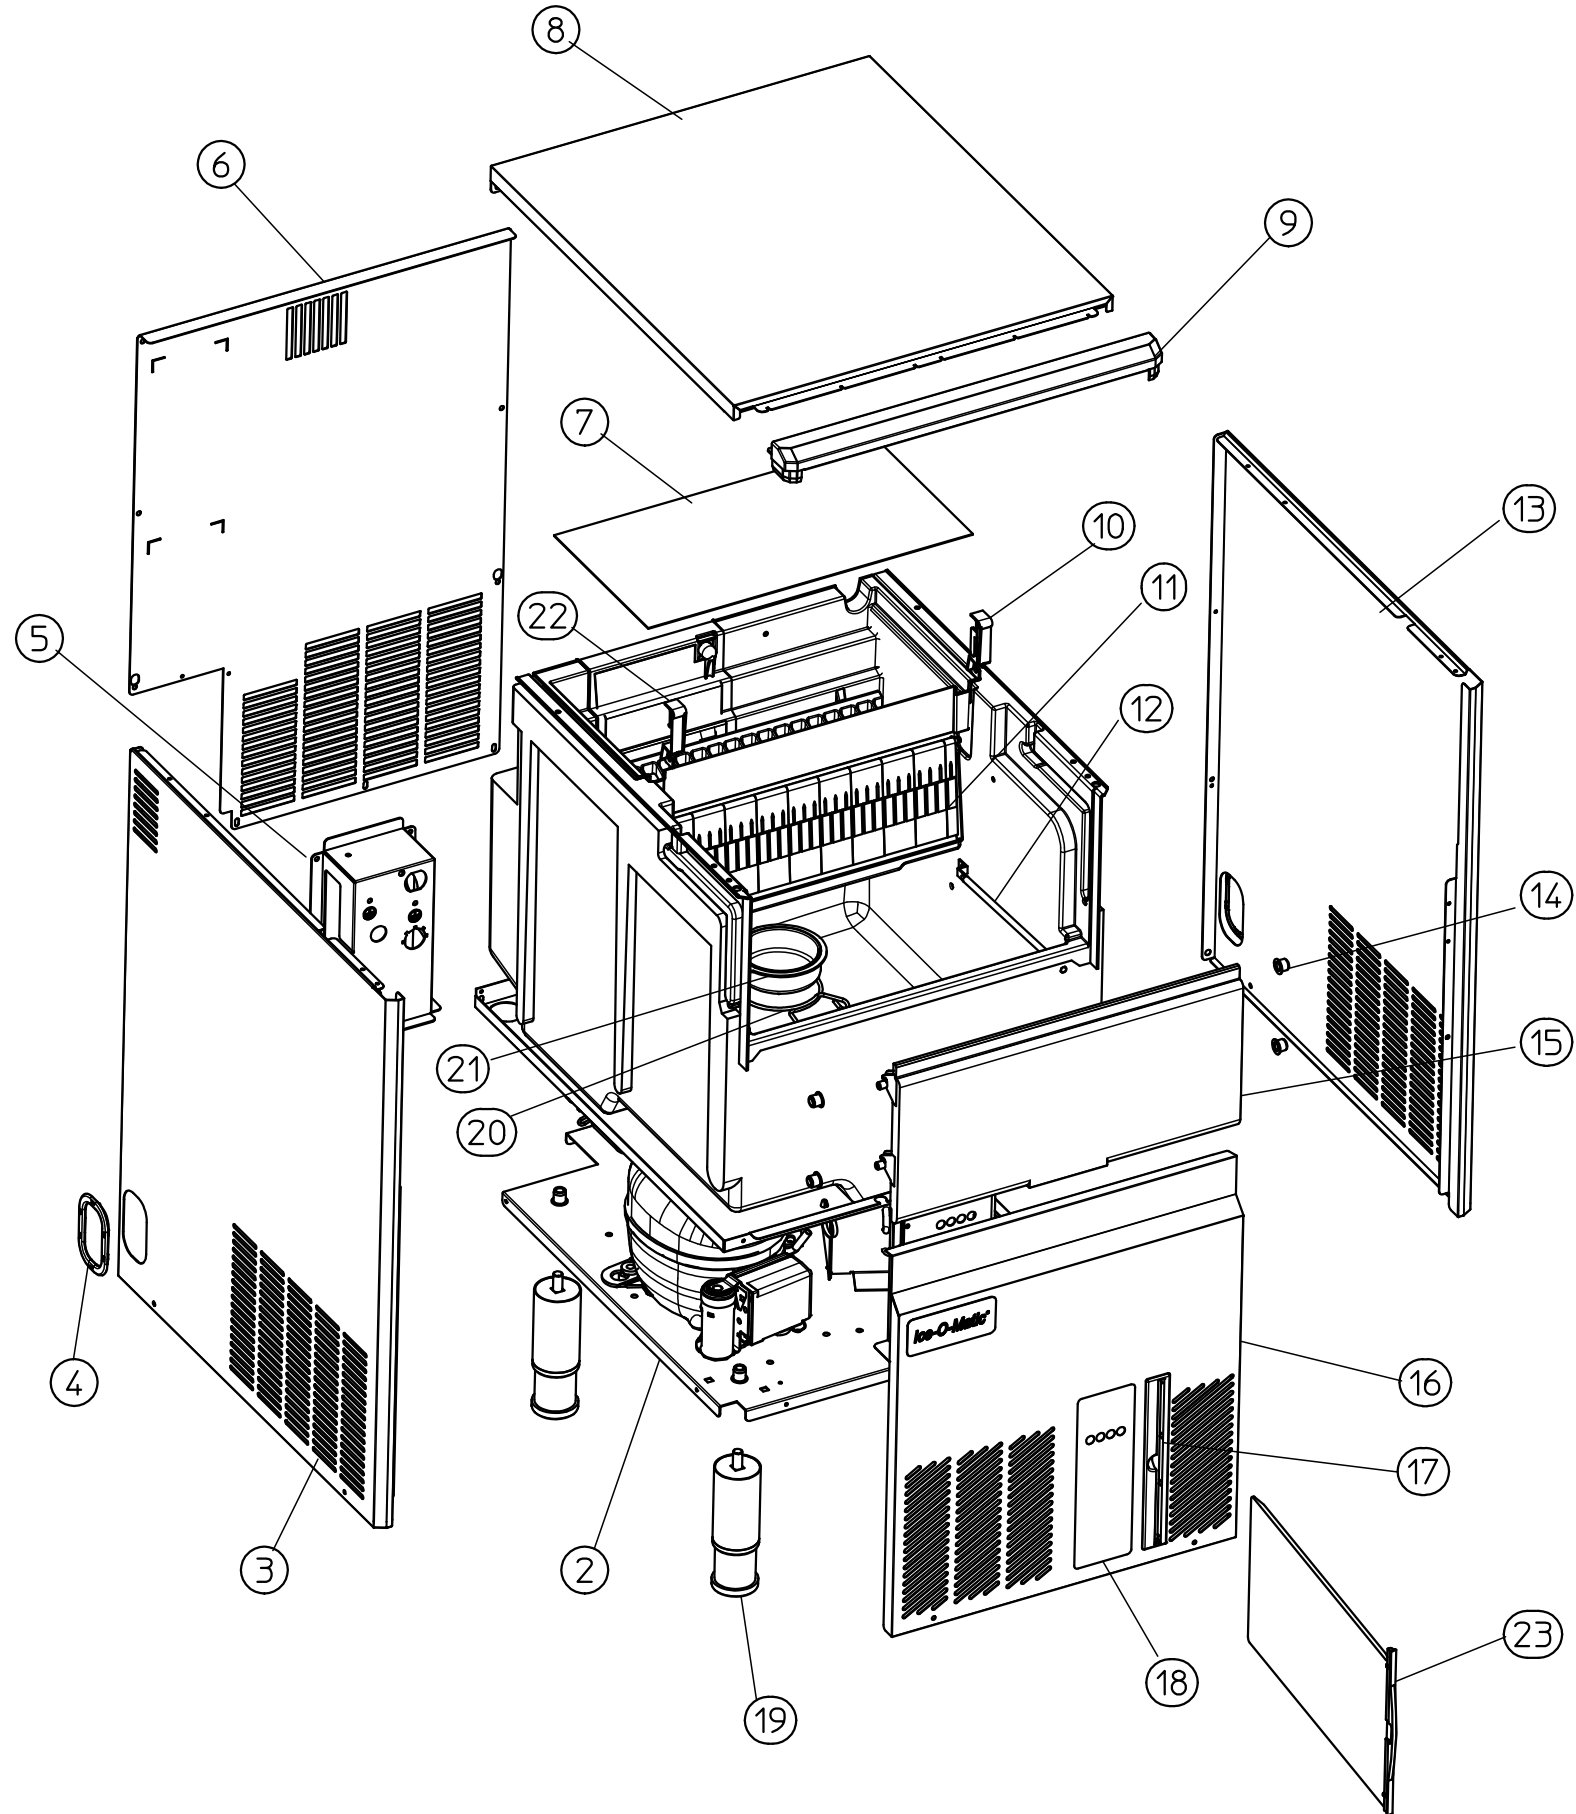

UCG 60

SPARE PARTS LIST

REV. 06/2021

Ice. Pure and Simple

- 1 UNIT PANELS
- 2 REFRIGERANT SYSTEM – AIR COOLED
- 3 WATER SYSTEM
- 4 CONTROL BOX

Pos	Code	Description	Price (€)
0002	SC704420-00	BASE	
0003	SC726035-00	LEFT SIDE PANEL	
0004	SC661070-00	PLASTIC PROTECTION	
0005	SC702705-00	WATER HOOK UP PANEL	
0006	SC702674-00	REAR PANEL	
0007	SC742033-04	EVAPORATOR COVER	
0008	SC781594-00R	TOP PANEL	
0009	SC661252-01	FRONT TRIM	
0010	SC660388-00	CURTAIN BRACKET (RIGHT)	
0011	SC784457-20R	CURTAIN ASSY	
0012	SC620565-01	BIN LEVEL CRTL	
0013	SC726034-00	RIGHT SIDE PANEL	
0014	SC660286-00	BUSHING	
0015	SC661220-02	BIN DOOR	
0016	SC726032-00	FRONT PANEL	
0017	SC660804-03	AIR FILTER SEAT	
0018	SC651743-00	LABEL	
0019	SC651469-02	LEG	
0020	SC460047-00	SPRING	
0021	SC660741-00	PLASTIC PLUG	
0022	SC660388-01	CURTAIN BRACKET (LEFT)	
0023	SC660805-04	AIR FILTER	

Pos	Code	Description	Price (€)
0001	SC670109-04	COMPRESSOR	
0002	SC650106-00	CAP	
0003	SC670012-00	VALVE CORE	
0004	SC650109-00	VALVE BODY	
0005	SC620544-00	CONDENSER, AIR	
0006	SC620419-69	BRACKET, MOTOR	
0007	SC630003-11	FILTER	
0008	SC620306-27	HOT GAS VALVE BODY	
0009	SC620306-49	COIL	
0010	SC630137-00	MECHANICAL FILTER	
0011	SC784444-34	ASSY ACCUMULATORE	
0012	SC784615-01	EVAPORATOR ASSY	
0013	SC620419-39	BLADE	
0014	SC620419-03	FAN MOTOR ATEX	
0015	SCCUB-103133	START CAPACITOR	
0016	SCCUB-102202	PROTECTOR	
0017	SCCUB-405179	RELAY	
0018	SC660386-00	SPRING	