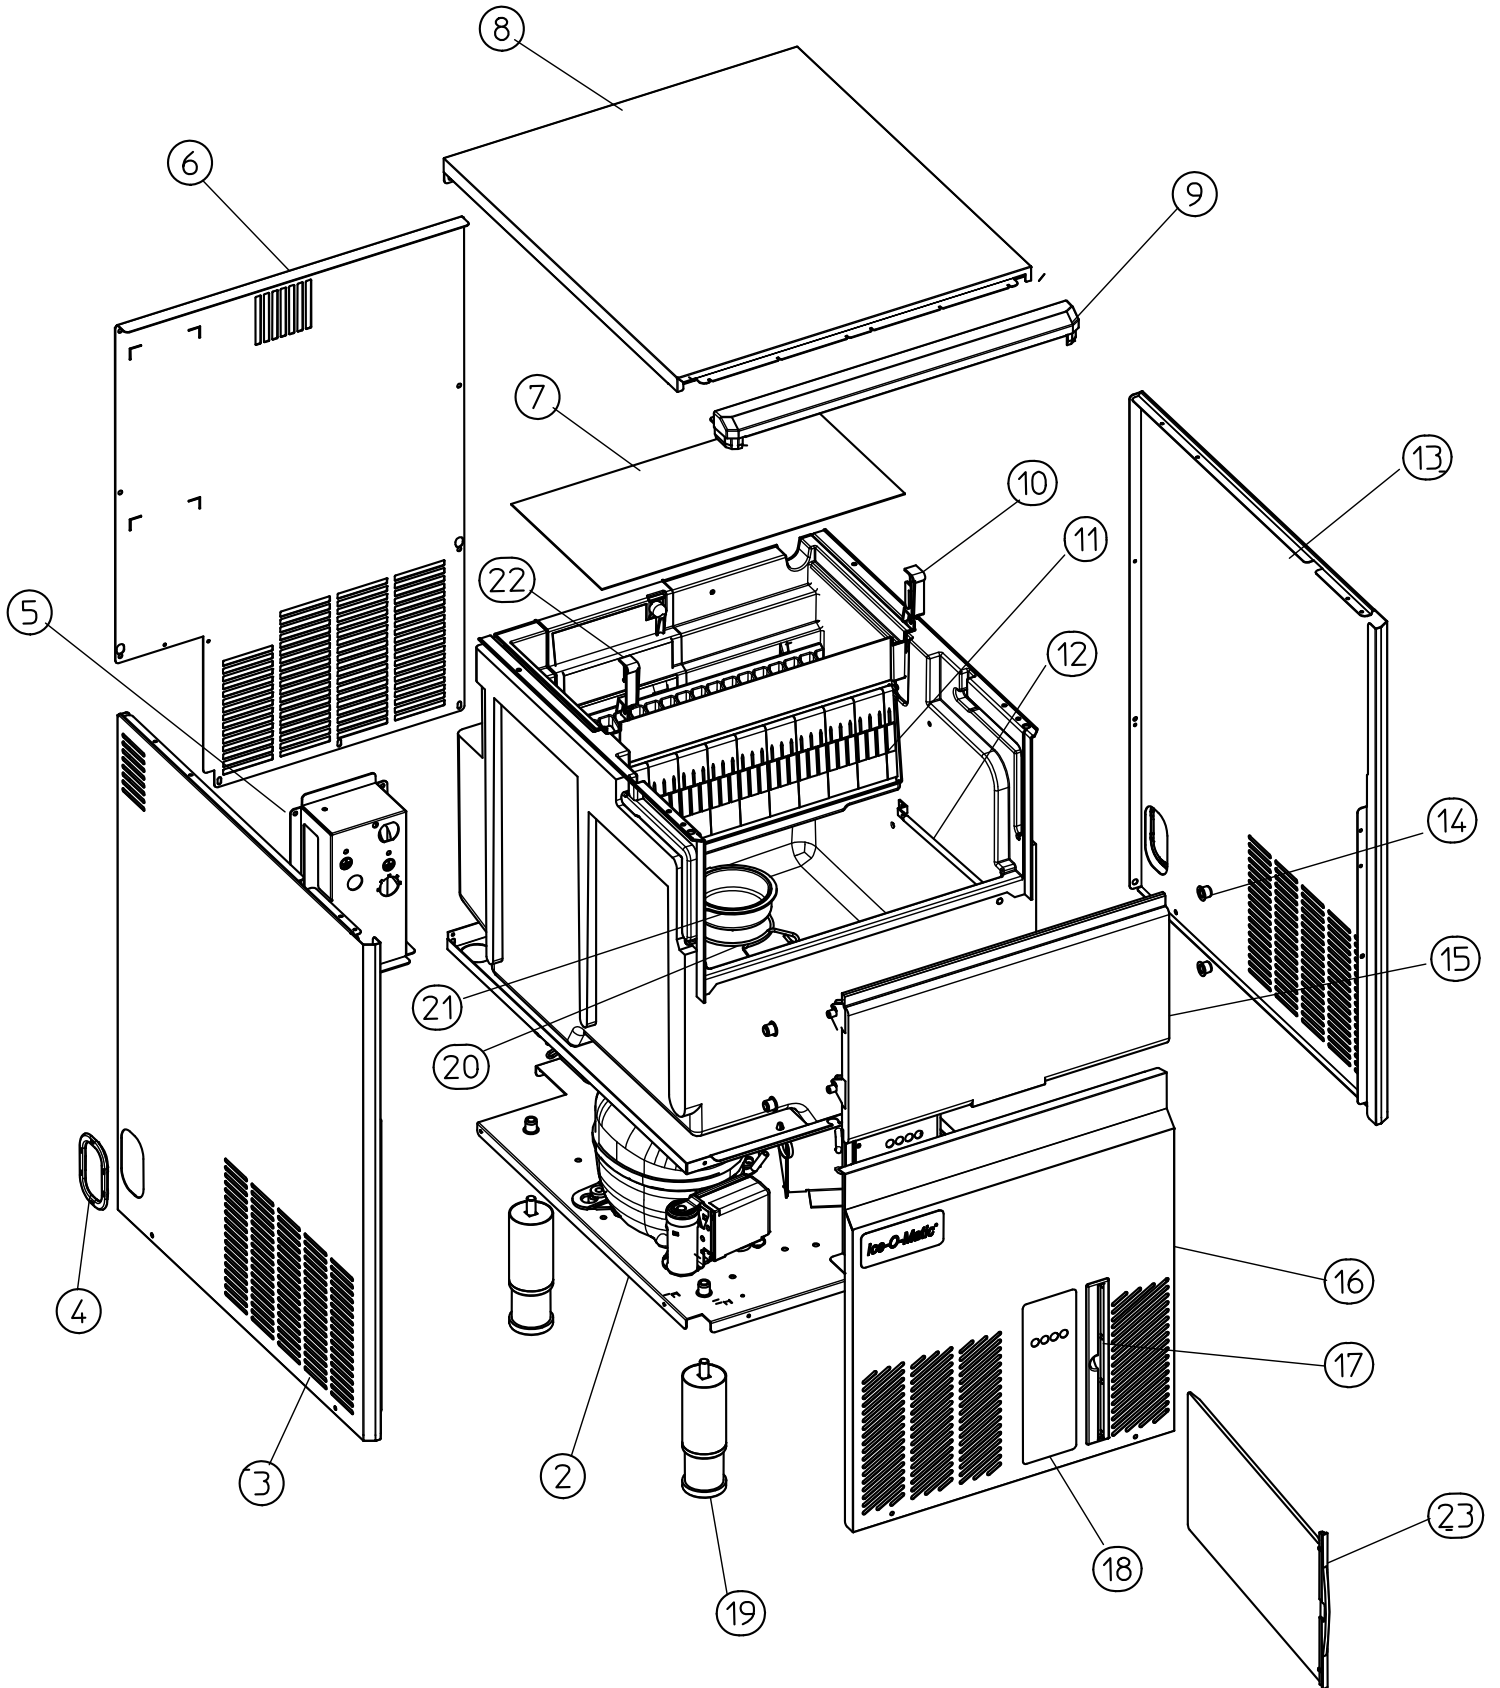

Ice-O-Matic[®]

Ice. Pure and Simple[™]

UCG 100

SPARE PARTS LIST

REV. 06/2021

- 1 UNIT PANELS
- 2 REFRIGERANT SYSTEM – AIR COOLED
- 3 WATER SYSTEM
- 4 CONTROL BOX

Pos	Code	Description	Price (€)
0002	SC704420-00	BASE	
0003	SC726040-00	LEFT SIDE PANEL	
0004	SC661070-00	PLASTIC PROTECTION	
0005	SC702705-00	WATER HOOK UP PANEL	
0006	SC702669-00	REAR PANEL	
0007	SC742033-04	EVAPORATOR COVER	
0008	SC781594-01R	TOP PANEL	
0009	SC661252-01	FRONT TRIM	
0010	SC660388-00	CURTAIN BRACKET (RIGHT)	
0011	SC784457-02R	CURTAIN ASSY	
0012	SC620565-01	BIN LEVEL CRTL	
0013	SC726039-00	RIGHT SIDE PANEL	
0014	SC660286-00	BUSHING	
0015	SC661220-03	BIN DOOR	
0016	SC726033-00	FRONT PANEL	
0017	SC660804-03	AIR FILTER SEAT	
0018	SC651743-00	LABEL	
0019	SC651469-02	LEG	
0020	SC460047-00	SPRING	
0021	SC660741-00	PLASTIC PLUG	
0022	SC660388-01	CURTAIN BRACKET (LEFT)	
0023	SC660805-03	AIR FILTER	

Pos	Code	Description	Price (€)
0001	SC670109-08	COMPRESSOR	
0002	SC650106-00	CAP	
0003	SC670012-00	VALVE CORE	
0004	SC650109-00	VALVE BODY	
0005	SC620545-00	CONDENSER, AIR	
0006	SC620419-69	BRACKET, MOTOR	
0007	SC630003-11	FILTER	
0008	SC620306-27	HOT GAS VALVE BODY	
0009	SC620306-49	COIL	
0010	SC630137-01	MECHANICAL FILTER	
0011	SC784444-51	ASSY ACCUMULATORE	
0012	SC784477-11	EVAPORATOR ASSY	
0013	SC620419-39	BLADE	
0014	SC620642-00	FAN MOTOR ATEX	
0015	SCCUB-102263	RUN CAPACITOR	
0015	SCCUB-103534	START CAPACITOR	
0016	SCCUB-407615	RELAY	
0017	SCCUB-103533	PROTECTOR	
0018	SC660386-00	SPRING	