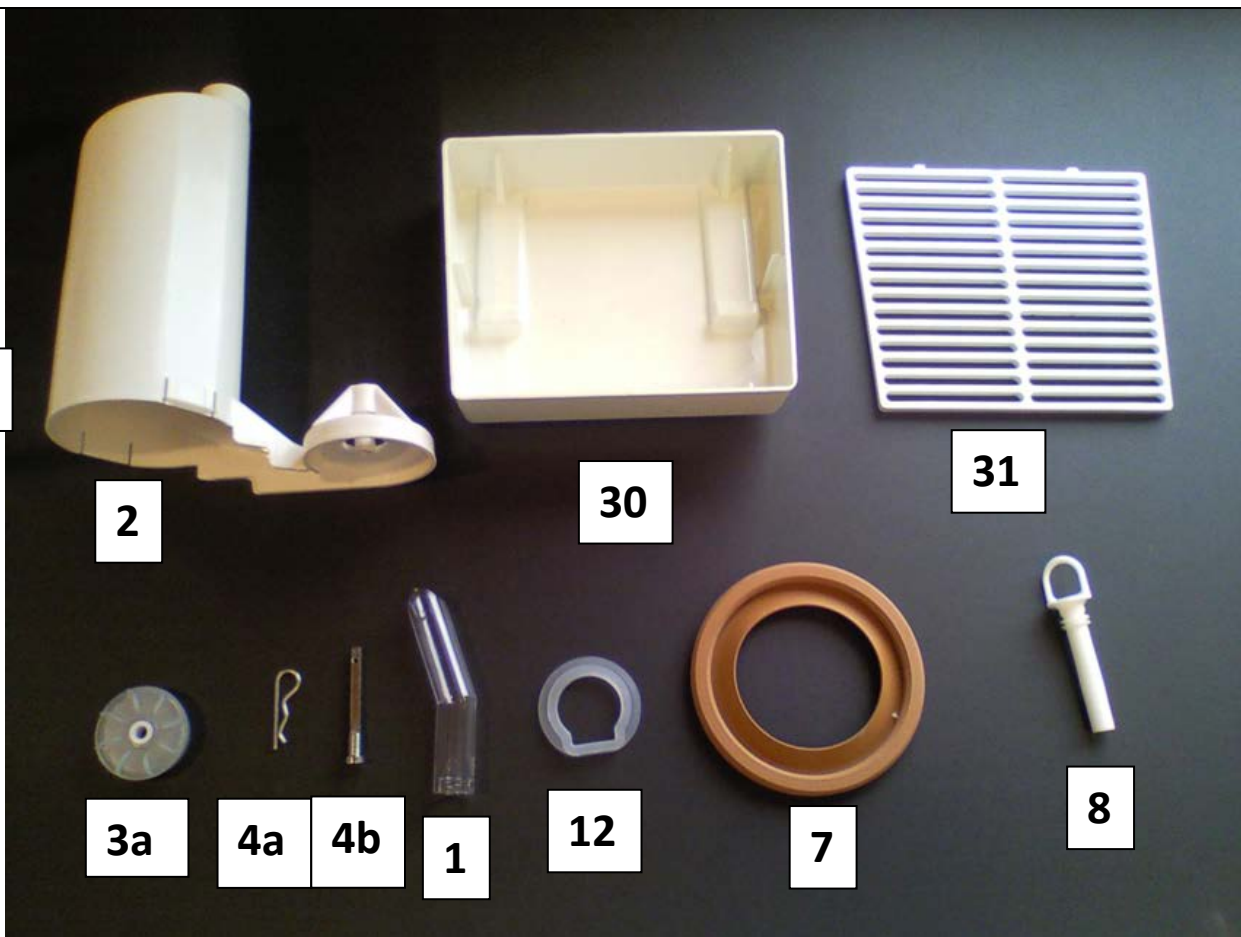

Parts Identification: Parts shown here are not inclusive of ALL parts to the unit, only parts that are typically lost or damaged during the cleaning process.

PLEASE HAVE SERIAL NUMBER WHEN CALLING: MY SERIAL NUMBER IS _____
Cornelius Technical Support and Maintenance: 1-800-238-3600
Parts Ordering Only: 1-877-95WENDY or 1-877-959-3639