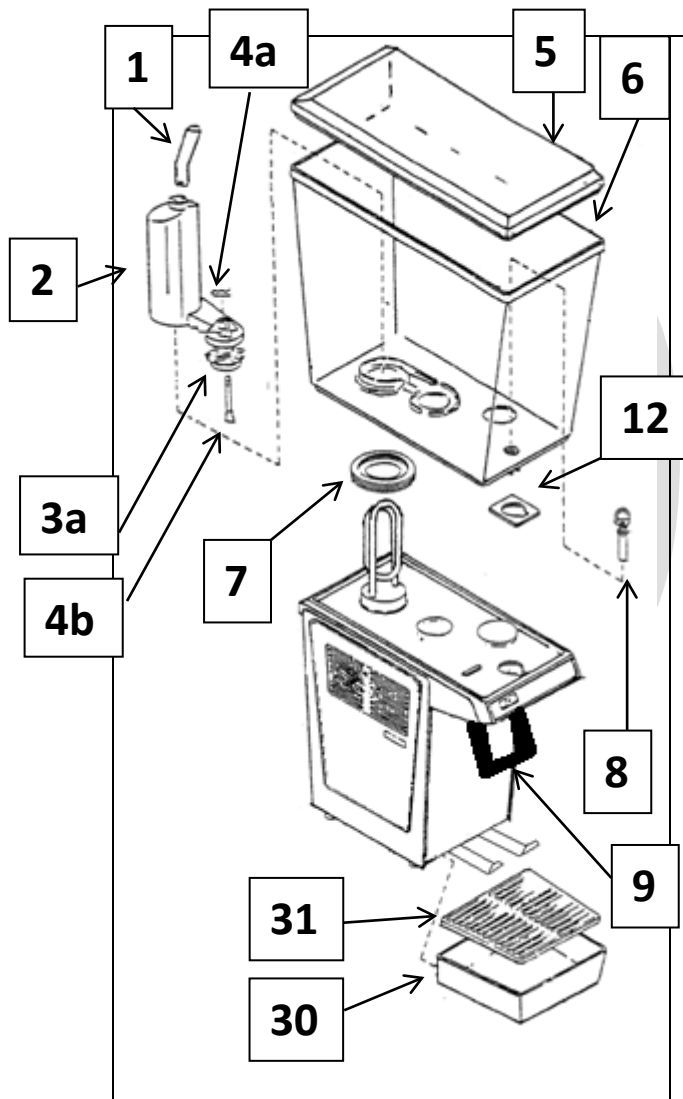

Parts Identification: Parts shown here are not inclusive of ALL parts to the unit, only parts that are typically lost or damaged during the cleaning process.

PLEASE HAVE SERIAL NUMBER WHEN CALLING: MY SERIAL NUMBER IS _____
Cornelius Technical Support and Maintenance: 1-800-238-3600
Parts Ordering Only: 1-877-95WENDY or 1-877-959-3639