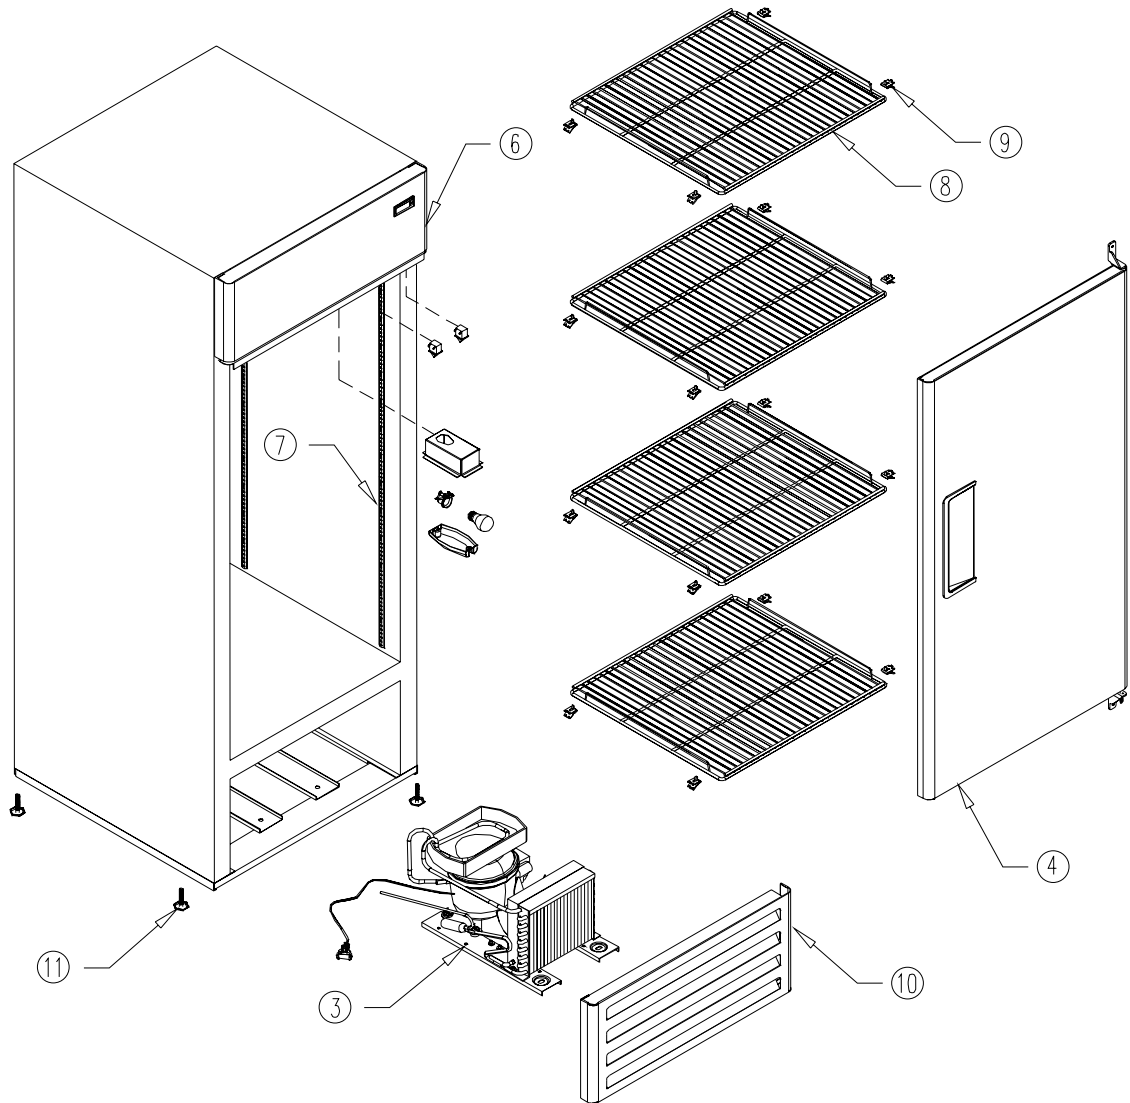

ILLUSTRATED PARTS LIST REACH-IN REFRIGERATOR

COR23RRBM EXPLODED VIEW

FIGURE 1

Item No.	Part No.	Name
3	FIGURE 3	Condensing unit 1/4 HP 115V/60Hz
4	1034966	Swing door system
6	1034976	Front panel
7	1034919	Pilaster 48"

Item No.	Part No.	Name
8	1034977	Flat shelf
9	1033450	Shelf clips
10	1034978	Front grill
11	1033235	Leveling legs

COR23RRBM

REFRIGERATION SYSTEM

FIGURE 2

Item No.	Part No.	Name
1	1034884	Evaporator
2	1033243	Accumulator
3	1035391	Heat exchanger
4	1034965	Electronic thermostat

Item No.	Part No.	Name
6	1034902	Evaporator pan
7	1033245	Fan motor bracket
8	1034855	Fan motor and blade
9	1033247	Fan guard

COR23RRBM

CONDENSING UNIT ASSEMBLY AND ITS COMPONENTS

FIGURE 3

Item No.	Part No.	Name
		Complete unit 1/4 HP 115V/60Hz
1	1033248	Compressor 1/4 HP 115V/60Hz
2	1033250	Overload protector 4TM762PFBZZ-53
3	1033251	Relay 213516094
4	1034887	Electrical box
5	1033234	Start capacitor 243-292 μ F

Item No.	Part No.	Name
6	1034882	Condenser
7	1034883	Condenser shroud
8	1034855	Condenser fan motor and blade
9	1033253	Drier
10	1033254	Compressor evaporation tray
11	1033255	Power cord

COR23RRBM

SWING DOOR ASSEMBLY AND ITS COMPONENTS