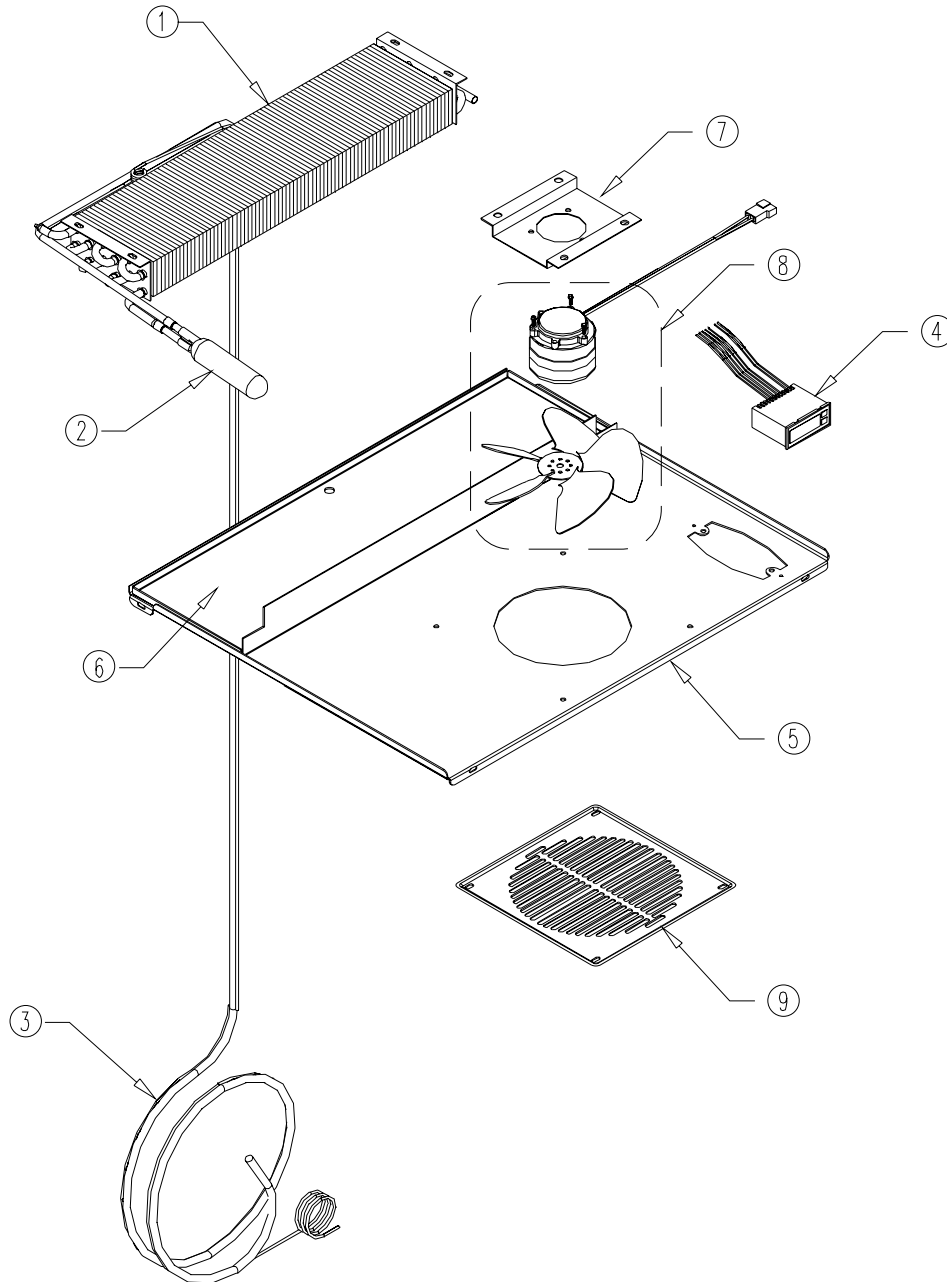

ILLUSTRATED PARTS LIST REACH-IN REFRIGERATOR

COR23RRBM EXPLODED VIEW

FIGURE 1

Item No.	Part No.	Name
3	FIGURE 3	Condensing unit 1/4 HP 115V/60Hz
4	1034966	Swing door system
6	1034976	Front panel
7	1034919	Pilaster 48"

Item No.	Part No.	Name
8	1034977	Flat shelf
9	1033450	Shelf clips
10	1034978	Front grill
11	1033235	Leveling legs

COR23RRBM

REFRIGERATION SYSTEM

FIGURE 2

Item No.	Part No.	Name
1	1034884	Evaporator
2	1033243	Accumulator
3	1035391	Heat exchanger
4	1034965	Electronic thermostat

Item No.	Part No.	Name
6	1034902	Evaporator pan
7	1033245	Fan motor bracket
8	1034855	Fan motor and blade
9	1033247	Fan guard

COR23RRBM

CONDENSING UNIT ASSEMBLY AND ITS COMPONENTS

FIGURE 3

Item No.	Part No.	Name
		Complete unit 1/4 HP 115V/60Hz
1	1033248	Compressor 1/4 HP 115V/60Hz
2	1033250	Overload protector 4TM762PFBZZ-53
3	1033251	Relay 213516094
4	1034887	Electrical box
5	1033234	Start capacitor 243-292 μ F

Item No.	Part No.	Name
6	1034882	Condenser
7	1034883	Condenser shroud
8	1034855	Condenser fan motor and blade
9	1033253	Drier
10	1033254	Compressor evaporation tray
11	1033255	Power cord

COR23RRBM

SWING DOOR ASSEMBLY AND ITS COMPONENTS