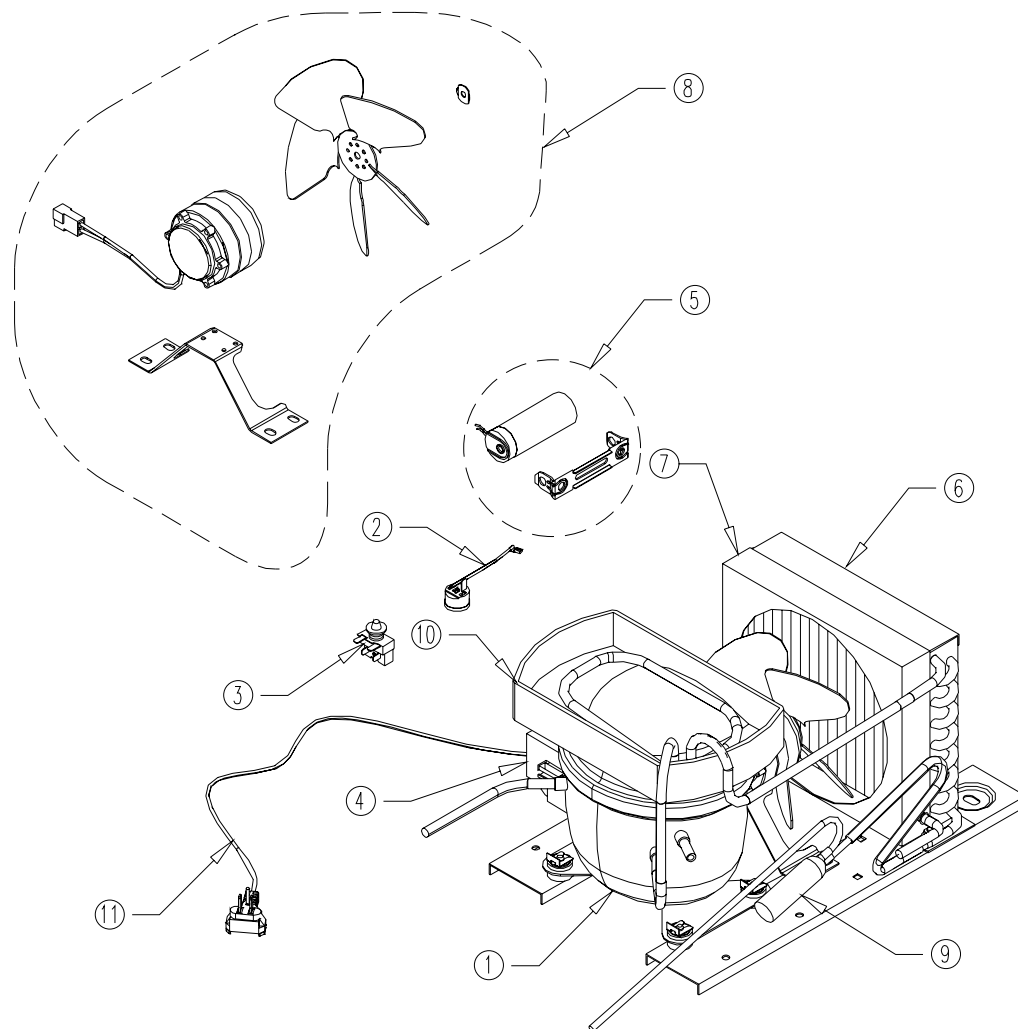

ILLUSTRATED PARTS LIST REACH-IN REFRIGERATOR

COR23RRBM EXPLODED VIEW

FIGURE 1

Item No.	Part No.	Name
3	FIGURE 3	Condensing unit 1/4 HP 115V/60Hz
4	1034966	Swing door system
6	1034976	Front panel
7	1034919	Pilaster 48"

Item No.	Part No.	Name
8	1034977	Flat shelf
9	1033450	Shelf clips
10	1034978	Front grill
11	1033235	Leveling legs

COR23RRBM

REFRIGERATION SYSTEM

FIGURE 2

Item No.	Part No.	Name
1	1034884	Evaporator
2	1033243	Accumulator
3	1035391	Heat exchanger
4	1034965	Electronic thermostat

Item No.	Part No.	Name
6	1034902	Evaporator pan
7	1033245	Fan motor bracket
8	1034855	Fan motor and blade
9	1033247	Fan guard

COR23RRBM

CONDENSING UNIT ASSEMBLY AND ITS COMPONENTS

FIGURE 3

Item No.	Part No.	Name
		Complete unit 1/4 HP 115V/60Hz
1	1033248	Compressor 1/4 HP 115V/60Hz
2	1033250	Overload protector 4TM762PFBZZ-53
3	1033251	Relay 213516094
4	1034887	Electrical box
5	1033234	Start capacitor 243-292 μ F

Item No.	Part No.	Name
6	1034882	Condenser
7	1034883	Condenser shroud
8	1034855	Condenser fan motor and blade
9	1033253	Drier
10	1033254	Compressor evaporation tray
11	1033255	Power cord

COR23RRBM

SWING DOOR ASSEMBLY AND ITS COMPONENTS