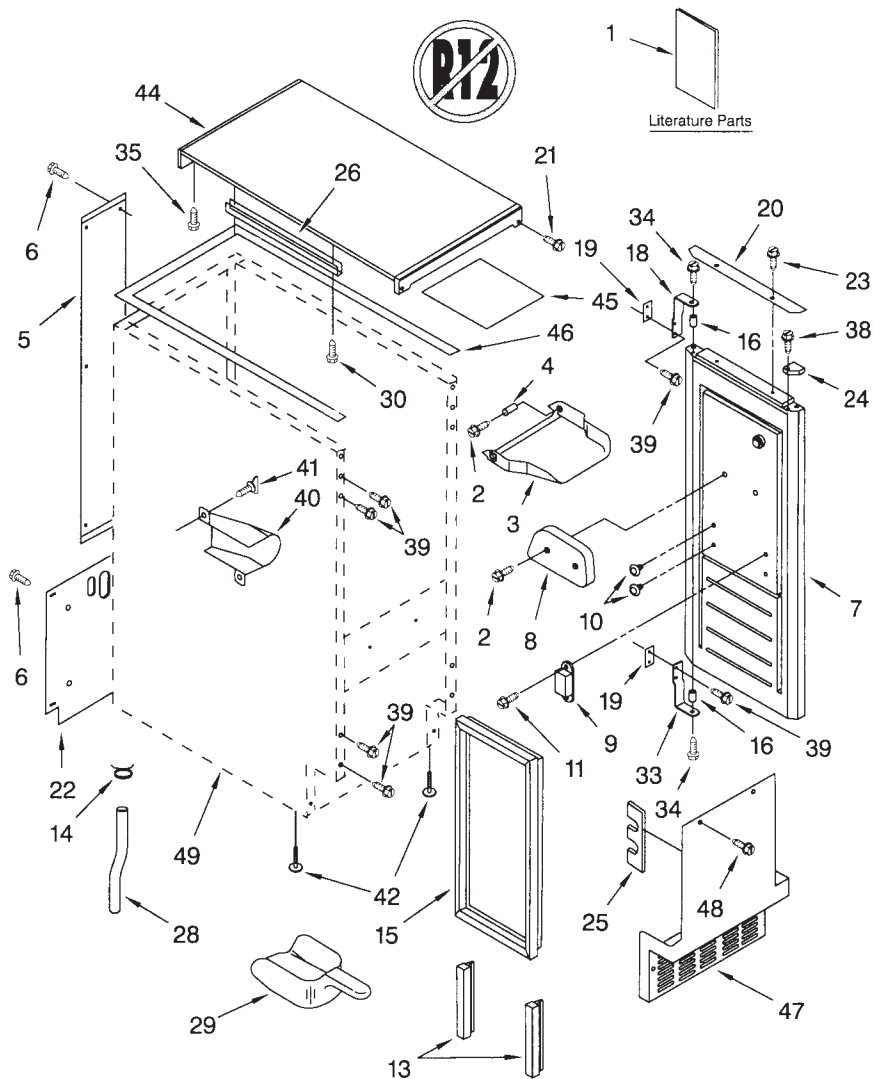

PARTS LIST

for

ICE CUBE MAKER

**MODEL
JEACS50SL1**

**IMI CORNELIUS INC.
ONE CORNELIUS PLACE
ANOKA, MN. 55303-1592**

CABINET LINER AND DOOR PARTS

For Models: JEACS50SL1
(WHITE)

FOR ORDERING INFORMATION REFER TO PARTS PRICE LIST

CABINET LINER AND DOOR PARTS

For Models: JEACS50SL1
(WHITE)

Illus. No.	Part No.	DESCRIPTION	Illus. No.	Part No.	DESCRIPTION	Illus. No.	Part No.	DESCRIPTION
1		Literature Parts	23	8281137	Screw, Handle	Parts Not Illustrated and Optional Parts (Not Included)		
	LIT2185889	Use & Care Guide	24		Filler, Endcap			
	LIT2185734	Service & Wiring Sheet	2185655W		Left Side			
2	3400886	Screw 8-18 X 1 1/4	2185656W		Right Side			
3	2185742	Bin, Door	25	2185756	Pad, Foam			
4	2185678	Spacer	26	2185691	Channel, Wiring			
5	2185575	Cover, Wiring	28	2185989	Tube, Drain			
6	489442	Screw	29	585158	Scoop			
7	2932801W	Door	30	3400884	Screw 8-18 X 5/8	8171307		Cleaner, Icemaker
8	2185695	Cam, Door	33	2185711	Hinge, Bottom	503695		Sealer, Cork (1/4 Pound)
9	2185991	Assembly, Magnetic Catch	34	2185712	Pin, Hinge	797403		Cement, Insulation (1 Oz.)
10	2189000	Plug, Hole	35	489048	Screw, Ground 8-32 X 1/2	505587		Sealer, Mastic (1 Qt.)
11	488163	Screw #8 X 1	38	348689	Screw 8-18 X 3/4	212643		Sealer, Gum (22 Pcs. 3/16" x 7")
13	2185777	Gasket, Bottom	39	489423	Screw 10-32X11/16	479976		Kit, Insulation (5 Pcs. 3" x 24" x 48")
14	596023	Clamp	41	681534	Thumbscrew	978025		Valve, Access (1/4")
15	2185610	Gasket, Door	42	3376439	Leg, Leveler	978026		Valve, Access (5/16")
16	2185640	Sleeve, Hinge	44	2929700W	Top	978027		Valve, Access (3/8")
18	2185710	Hinge, Top	45	2185690	Shield, Electrical	978028		Valve, Access (1/2")
19	2185709	Shim, Hinge	46	2185645	Gasket, Top Panel	978029		Valve, Access (5/8")
20	2185865W	Handle, Door	47	2185571W	Grill, Front	978030		Valve, Access (3/4")
21	3400887	Screw 8-18 X 1/2	48	3400880	Screw 8-18 X 1			
22	2185730	Assembly, Unit Cover	49		Cabinet & Liner (NOT SERVICED)			