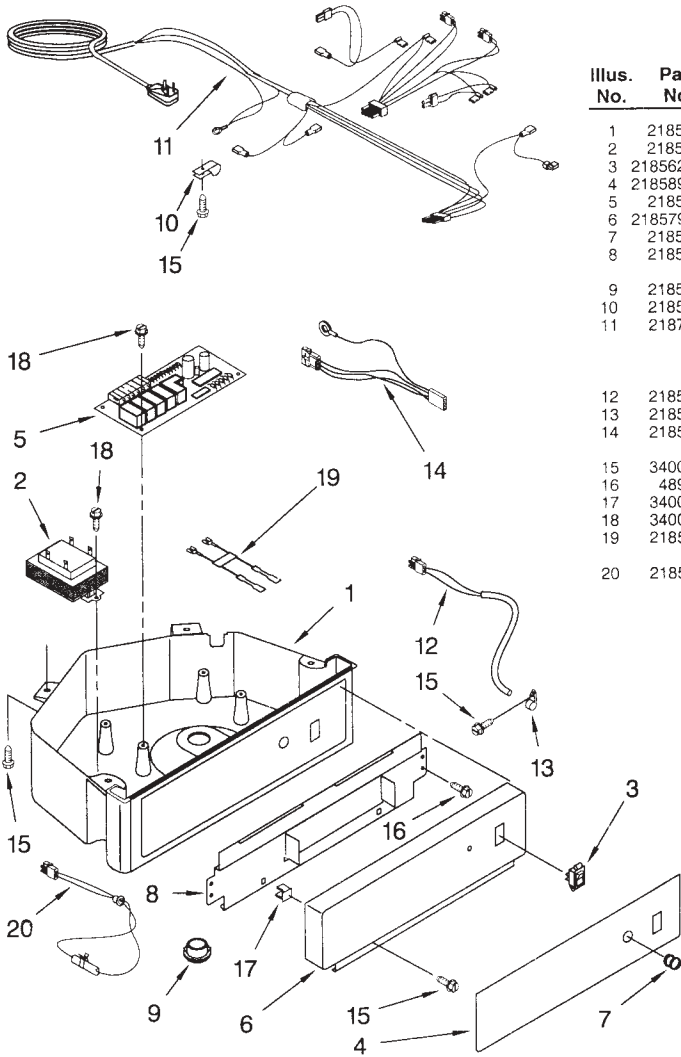

FOR ORDERING INFORMATION REFER TO PARTS PRICE LIST

PUMP PARTS

For Models: JEACS50SL1
(WHITE)

Illus. No.	Part No.	DESCRIPTION
1	2185531	Pump, Water (Complete)
2	3400884	Screw 8-18 X 5/8
3	3400885	Screw 8-16 x 1/2
4	2185752	Housing, Motor
5	2185753	Blade, Fan
6	2185748	Motor, Pump
7	4388318	Wiring Harness
8	2185751	Bracket, Pump
9	3400883	Screw 8-32 X 1/2
10	2185750	Sleeve
11	3400909	Nut, Push-In
12	2185677	Cover, Pump
13	2185585	Bracket, Connector Assembly
14	2185754	Impeller, Pump
15	2185749	Cap, Pump

FOR ORDERING INFORMATION REFER TO PARTS PRICE LIST

CONTROL PANEL PARTS

For Models: JEACS50SL1
(WHITE)

Illus. No.	Part No.	DESCRIPTION
1	2185761	Box, Control
2	2185657	Transformer
3	2185622W	Switch, Rocker
4	2185896W	Overlay
5	2185621	P.C. Board
6	2185795W	Escutcheon
7	2185694	Lens, LED
8	2185786	Mounting Bracket, Escutcheon
9	2185816	Plug, Dome
10	2185788	Clamp
11	2187261	Wiring Harness, Complete Unit (Includes Power Cord)
12	2185679	Thermostat, Bin
13	2185825	Clamp
14	2185703	Wiring Harness, Main to Pump,
15	3400884	Screw 8-18 X 5/8
16	489423	Screw 10-32X11/16
17	3400909	Nut, Push-In
18	3400850	Screw 8-16 X 3/8
19	2185808	Wiring Harness, Rocker Switch
20	2185680	Thermister, Ice Control