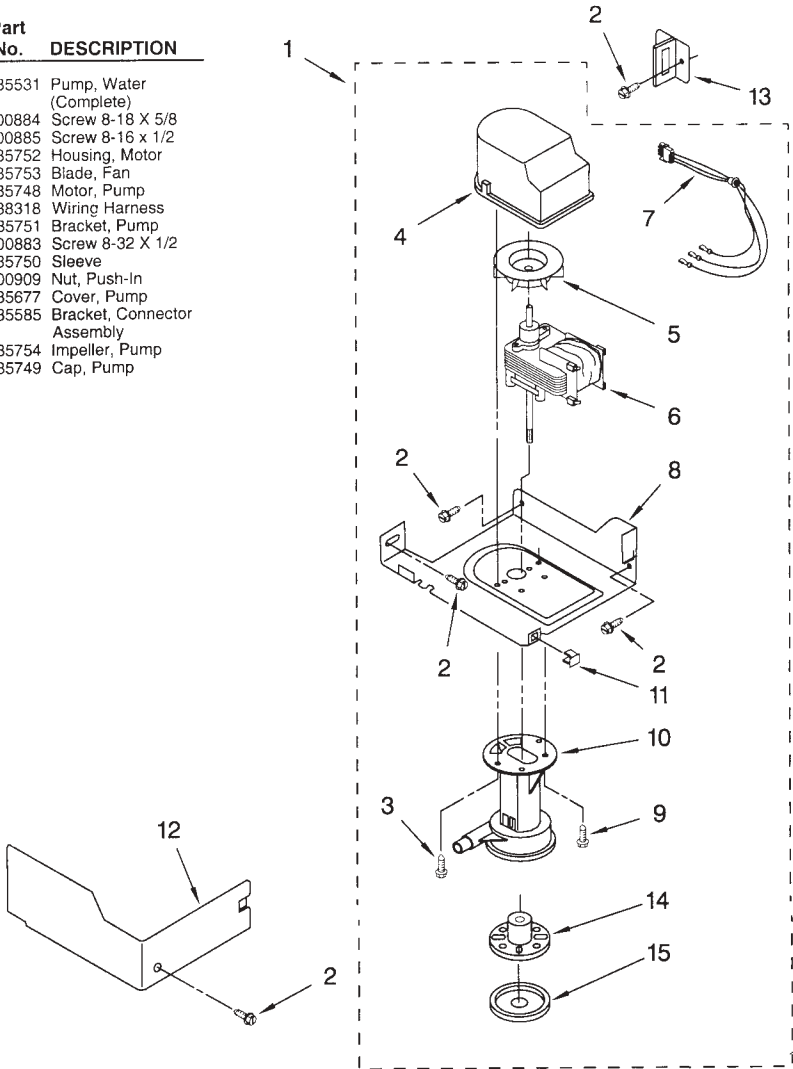

For Models: JEACS50SL1
(WHITE)

<u>Illus.</u> <u>No.</u>	<u>Part</u> <u>No.</u>	<u>DESCRIPTION</u>
1	2185758	Valve, Complete Water
2	2185669	Tube, Plastic
3	488687	Screw 8-15 X 5/8
4	2185523	Dispenser, Water
5	2208328	Evaporator
6	627018	Nut, Compression
7	841707	Insert, Tube
8	2174662	Tube, Water Fill
9	488660	Nut, Speed
10	836667	Spacer
11	2208329	Fastener, Pushnut
12	489443	Screw
13	2185625	Reservoir, Water Slide
14	2185626	Tube
15	2185673	Hose, Overflow
17	2185615	Bracket, Front and Rear
18	2185611	Bracket, Side Left and Right
19	2185681	Harness, Grid
26	3400886	Screw 8-18 X 1 1/4
28	2185614	Grid Assembly (Complete)
39	2174754	Wire, Grid Cutter
41	2185570	Cover, Grid
42	681534	Thumbscrew
43	2185624	Reservoir, Water
44	3400884	Screw 8-18 X 5/8
45	2185696	Cap, Drain
46	3400909	Nut, Push-In

FOR ORDERING INFORMATION REFER TO PARTS PRICE LIST

PUMP PARTS

For Models: JEACS50SL1
(WHITE)

Illus. No.	Part No.	DESCRIPTION
1	2185531	Pump, Water (Complete)
2	3400884	Screw 8-18 X 5/8
3	3400885	Screw 8-16 x 1/2
4	2185752	Housing, Motor
5	2185753	Blade, Fan
6	2185748	Motor, Pump
7	4388318	Wiring Harness
8	2185751	Bracket, Pump
9	3400883	Screw 8-32 X 1/2
10	2185750	Sleeve
11	3400909	Nut, Push-In
12	2185677	Cover, Pump
13	2185585	Bracket, Connector Assembly
14	2185754	Impeller, Pump
15	2185749	Cap, Pump