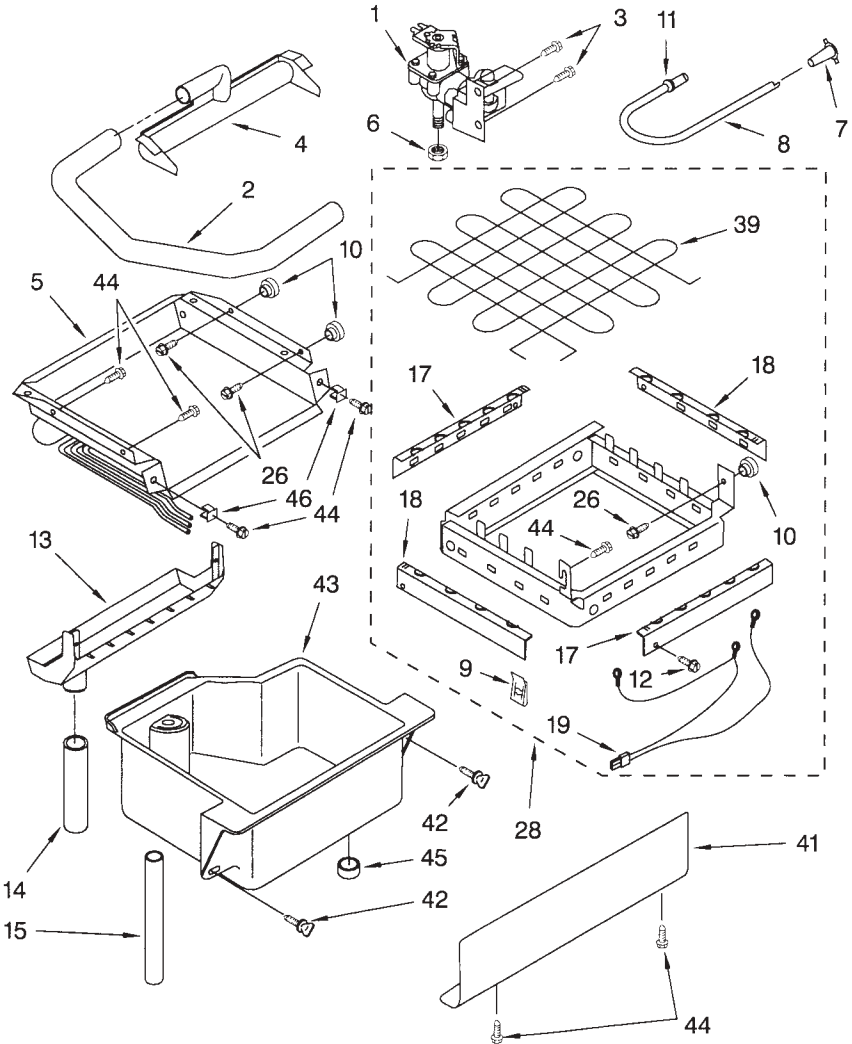

EVAPORATOR, ICE CUTTER GRID AND WATER PARTS

For Models: JEACS50SL1
(WHITE)

FOR ORDERING INFORMATION REFER TO PARTS PRICE LIST

EVAPORATOR, ICE CUTTER GRID AND WATER PARTS

For Models: JEACS50SL1
(WHITE)

<u>Illus.</u> <u>No.</u>	<u>Part</u> <u>No.</u>	<u>DESCRIPTION</u>
1	2185758	Valve, Complete Water
2	2185669	Tube, Plastic
3	488687	Screw 8-15 X 5/8
4	2185523	Dispenser, Water
5	2208328	Evaporator
6	627018	Nut, Compression
7	841707	Insert, Tube
8	2174662	Tube, Water Fill
9	488660	Nut, Speed
10	836667	Spacer
11	2208329	Fastener, Pushnut
12	489443	Screw
13	2185625	Reservoir, Water Slide
14	2185626	Tube
15	2185673	Hose, Overflow
17	2185615	Bracket, Front and Rear
18	2185611	Bracket, Side Left and Right
19	2185681	Harness, Grid
26	3400886	Screw 8-18 X 1 1/4
28	2185614	Grid Assembly (Complete)
39	2174754	Wire, Grid Cutter
41	2185570	Cover, Grid
42	681534	Thumbscrew
43	2185624	Reservoir, Water
44	3400884	Screw 8-18 X 5/8
45	2185696	Cap, Drain
46	3400909	Nut, Push-In

FOR ORDERING INFORMATION REFER TO PARTS PRICE LIST