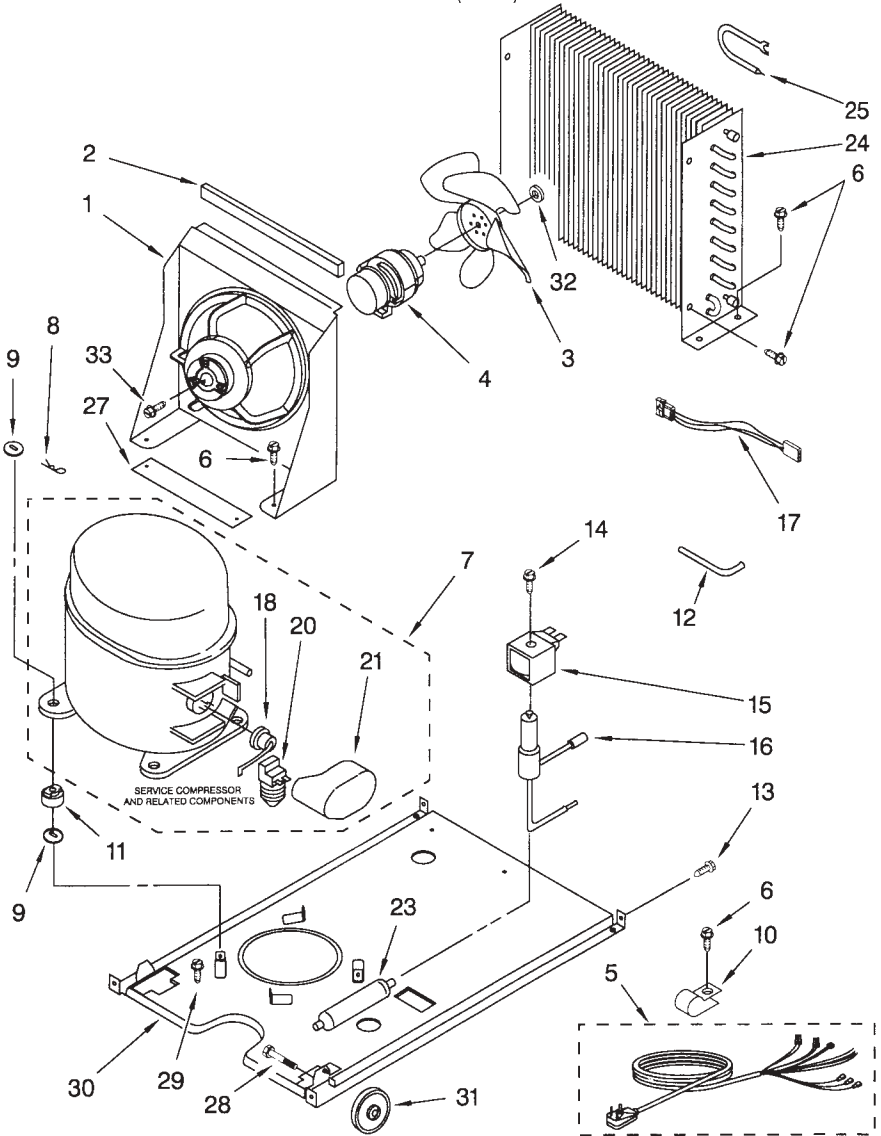

UNIT PARTS

For Models: JEACS50SL1
(WHITE)

FOR ORDERING INFORMATION REFER TO PARTS PRICE LIST

UNIT PARTS

For Models: JEACSS0SL1
(WHITE)

Illus. No.	Part No.	DESCRIPTION
1	2185532	Bracket, Fan Mtg.
2	2185675	Pad, Foam
3	2190685	Blade, Fan
4	2183437	Motor, Fan
5		Wiring Harness, Complete Unit (See #11 on Control Panel Parts Page)
6	304392	Screw 8-18 X 1/2
7	2176659	Compressor
8	8173857	Clip, Mounting
9	8173859	Shim (8)
10	2185960	Clamp (Power Cord)
11	2185965	Grommet (4)
12	2185548	Tube, Process
13	489423	Screw
14	489472	Screw
15	759112	Coil, Solenoid
16	759113	Valve, Body
17	2187267	Wiring Harness, Condenser Fan
18	2183404	Overload
20	2183410	Relay, Start
21	2162358	Cover, Terminal
23	2180801	Drier
24	2185529	Condenser
25	2180807	Accumulator
27	2185858	Pad, Foam (2)
28	3370389	Screw 10-32X15/16
29	488500	Screw, Ground 8-32 X 3/8
30	2185511	Base, Unit
31	302819	Wheel
32	486692	Nut, Speed
33	489494	Screw 8-32 X 3/4

REFRIGERANT CHARGE

6.5 OZ. (R134A)

FOR ORDERING INFORMATION REFER TO PARTS PRICE LIST