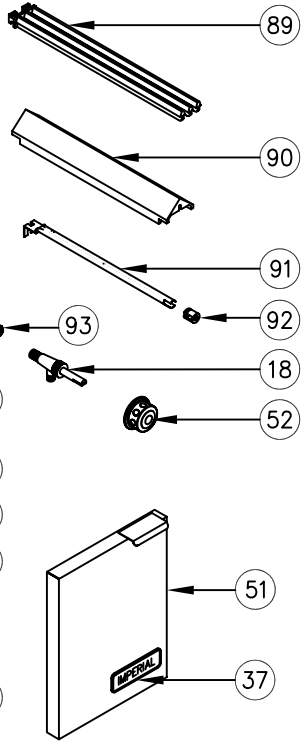

HEAVY DUTY, DIAMOND SERIES RANGE

BROILER

IHR Diamond Series With Standard Oven

ITEM NO	DESCRIPTION	PART #	36"
1	12" Top Grate 12 x 13 1/4 (Front) Open Burner	35334	3
***	12" Top Grate 12 x 13 1/4 (Rear) Open Burner	35335	3
2	18" Top Grate 18 x 13 1/4 (Front) Open Burner	35331	2
***	18" Top Grate 18 x 13 1/4 (Rear) Open Burner	35332	2
***	IHR Top Grate Support	20396	2
***	Wide Combination Top Grate (now in 2 pieces)	0319 & 0142	3 of each
3	French Top Complete W / Ring And Lid 18" X 28"	0125	2
	Ring	1212	1 or 2
	Lid	1213	1 or 2
	Handle	1214	1
4	Wok Top S/S 18"	25140	1 or 2
5	Duck Jet Burner - NAT.	1270	1 or 2
	Duck Jet Burner - L.P.	1271	1 or 2
	Duck Jet Burner - Tip Only	35433	18
	Duck Jet Burner - Orifice Only NAT.	1602	18
	Duck Jet Burner - Orifice Only L.P.	1603	18
6	1/2 NPT X 1/2 NPT Main Gas Valve	1620	1 or 2
7	"L" Shaped Handle	1195	1 or 2
***	Set Screw for "L" Shaped Handle	1909	1 or 2
8	Two Ring Burner W / Air Shutter	2103-1	1 or 2
***	Air Shutter Only	1011	1 or 2
9	Open Burner Front Venturi W / Lift Off Head	35329	2 or 3
9-a	IHR Clog Free Burner Head	35328	4 or 6
	Open Burner Air Shutter Mixer Only	1007	2 or 3
10	Open Burner Rear Venturi W / Lift Off Head	35330	2 or 3
***	IHR Clog Free Burner Head	35328	4 or 6
	Open Burner Air Shutter On Cast Iron Venturi	1007	2 or 3
11	IHR-Diamond Series-Burner Hanger	35333	2 or 3
12	Pilot Burner Assembly - S/S for Front Open Burner	35714	3
	Pilot Burner Assembly - S/S for Rear Open Burner	35715-1	3
13	# 39 Orifice NAT. Gas - Open Burner	2062	2 to 6
	# 52 Orifice L.P. Gas - Open Burner	2065	2 to 6
14	Manifold Pipe W / Unions 12"	25052	
	Manifold Pipe W / Unions 18"	25053	
	Manifold Pipe W / Unions 36"	25054	1
	Manifold Pipe With 3/4" Rear Conn. 12" Inc. 36"	25055	1
	Manifold Pipe With 3/4" Rear Conn. 18" Inc 36"	25056	1
	Manifold Pipe W / 1-1/4" Rear Conn. 12" Inc. 36"	25057	1
	Manifold Pipe W / 1-1/4" Rear Conn. 18" Inc. 36"	25058	1
15	Cap 1-1/4"	30192	1 or 2
16	Griddle Gas Valve	1610	6
17	Adapter	30286	6
18	Open Burner Gas Valve	1610	4 or 6
19	IHR-Diamond Bar-12" Valve Cover	36605	1
***	IHR-Diamond Series-18" Valve Cover	36606	1
***	IHR-Diamond Series-24" Valve Cover	36607	1
***	IHR-Diamond Series-36" Valve Cover	36608	1