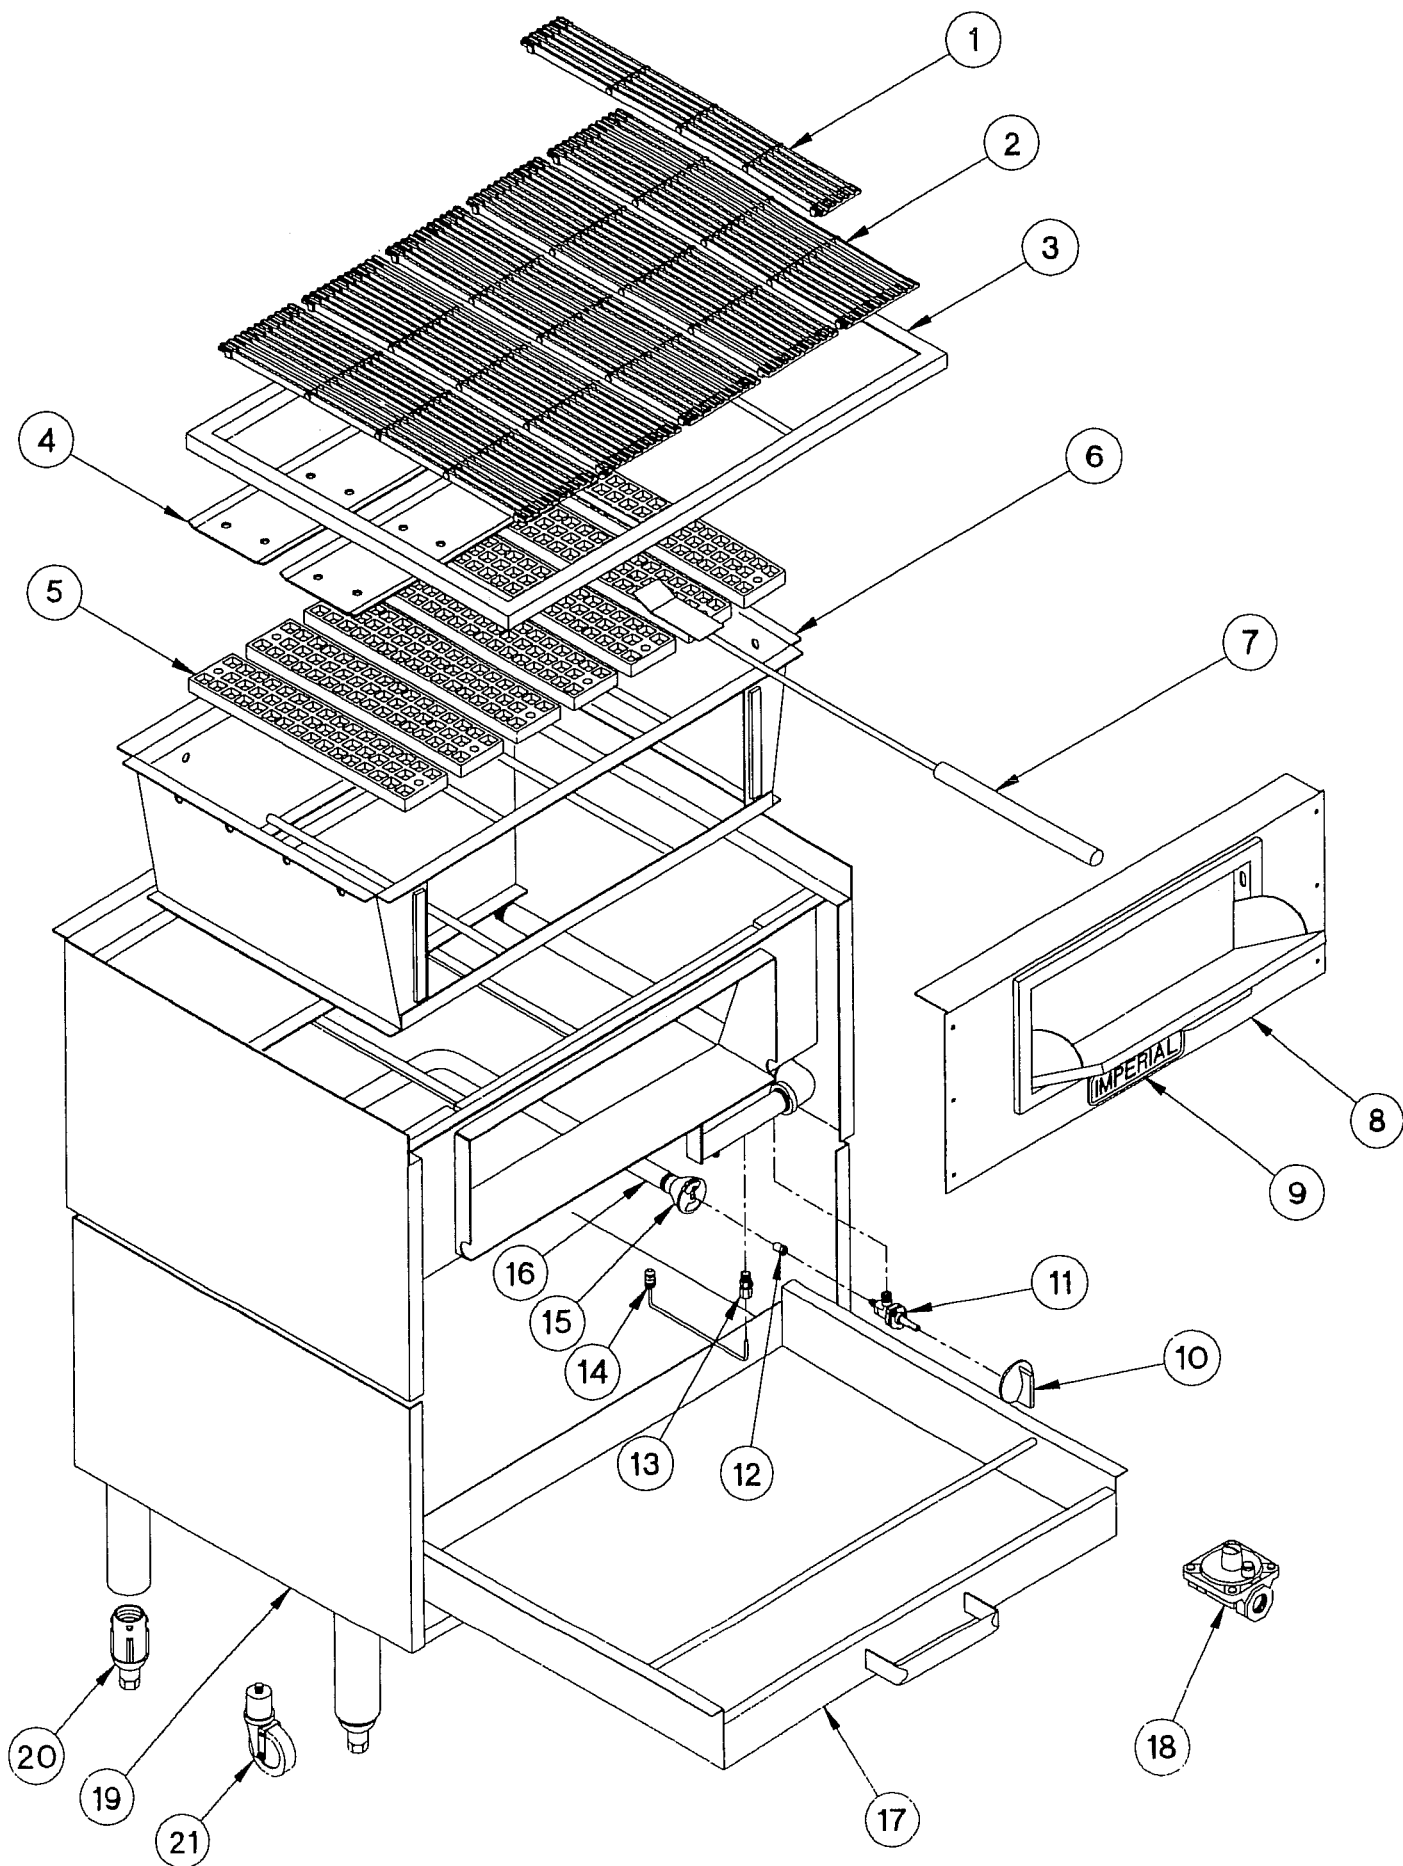

# MSQ - MESQUITE WOOD BROILER

REPLACEMENT PARTS FOR ALL MSQ MODELS

## MSQ Series Mesquite Wood Broilers

ITEM NO.	DESCRIPTION	PART #	MSQ 30"	MSQ 36"	MSQ 48"	MSQ 60"
1	Top Grate Cast Iron 3" x 24"	5000	1	1	1	1
2	Top Grate Cast Iron 6" X 24"	5000	4	5	7	9
3	Top Grate Support Frame 30"	11600	1			
	Top Grate Support Frame 36"	11601		1		
	Top Grate Support Frame 48"	11602			1	
	Top Grate Support Frame 60"	11603				1
4	MSQ 30 & 60 Air Flow Reducer Plates - (A Set) 25"	11605	1			1
	MSQ 36 Airflow Reducer Plates - (A Set) 29"	11606		1		
	MSQ-48 Airflow Reducer Plates - (A Set) 41"	11607			1	
5	Bottom Grate - Cast Iron 4" x 20"	1222	5	7	10	12
6	Liner 30"	11610	1			
	Liner 36"	11611		1		
	Liner 48"	11612			1	
	Liner 60"	11613				1
7	Wood Poker	11640	1	1	1	1
8	Welded Door Assembly (S/S) 1 Opening 30"	11615	1			
	Welded Door Assembly (S/S) 1 Opening 36"	11616		1		
	Welded Door Assembly (S/S) 1 Opening 48"	11617			1	
	Welded Door Assembly (S/S) 2 Opening 60"	11618				2
9	Imperial Logo	35839	1	1	1	1
	Name Plate Speed Nut	36569	2	2	2	2
10	Log Lighter Knob - Chrome	1009	1	1	1	2
	Log lighter Knob - W/ Logo	2721	1	1	1	2
11	Gas Valve Brass - W/O Orifice	1610	1	1	1	2
12	Orifice Brass - NAT.	2058	1	1	1	2
	Orifice Brass - L.P.	2064	1	1	1	2
13	Adjustable Single Pilot Valve	1607	1	1	1	2
14	Pilot Burner Assembly	10000-25	1	1	1	2
15	Cone Shape Air Shutter	1290	1	1	1	2
16	Log Lighter (R/H) 30" & 60"	11620	1			
	Log Lighter (R/H) 36"	11621		1		
	Log Lighter (R/H) 48"	11622			1	
	Log Lighter (L/H) 60"	11623				1
17	Ash Tray 30" & 60" Units	11625	1			2
	Ash Tray 36"	11626		1		
	Ash Tray 48"	11627			1	
	Ash Tray 60"	11625				2
18	Gas Pressure Regulator 3/4" - NAT.	1050	1	1	1	1
	Gas Pressure Regulator 3/4" - L.P.	1051	1	1	1	1
19	MSQ Stand (S/S) 30"	11630	1			
	MSQ Stand (S/S) 36"	11631		1		
	MSQ Stand (S/S) 48"	11632			1	
	MSQ Stand (S/S) 60"	11633				1
20	Adjustable Foot Only	1045	4	4	4	4
21	Casters	1062	2	2	2	2
	Casters W/ Brakes	1063	2	2	2	2