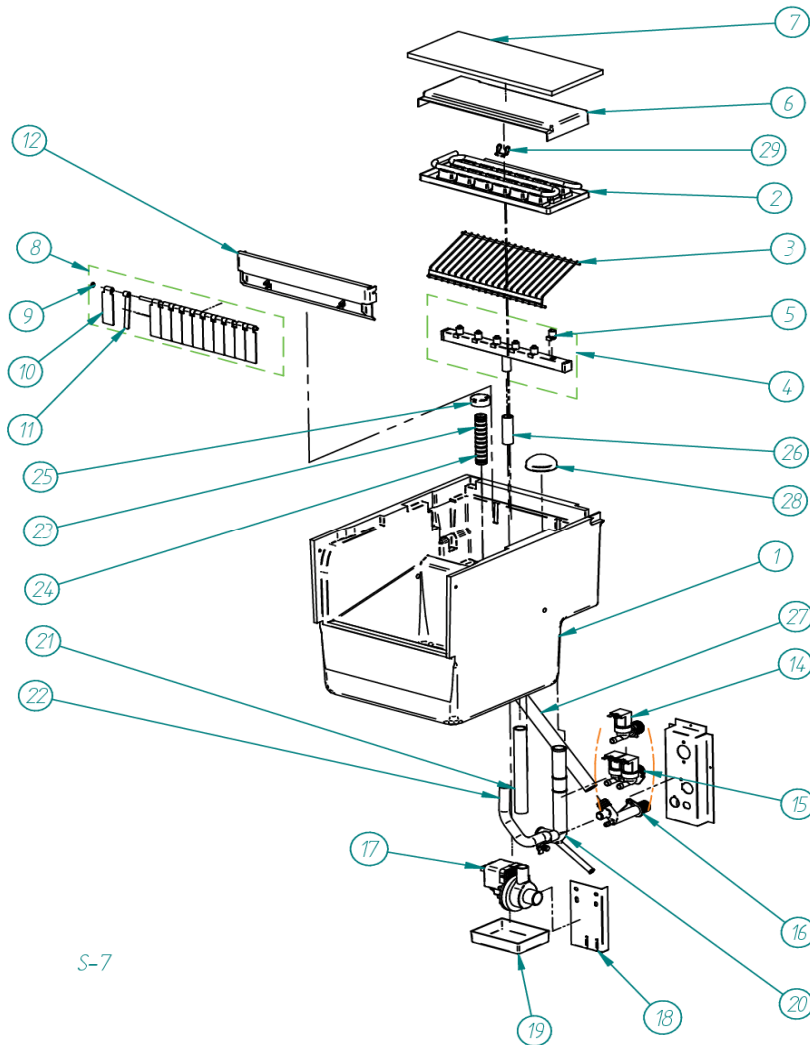

**NDP 55**

---

**ITV**  
ICE makers

DESPIECE / REPUESTOS  
EXPLODED VIEW / SPARE PARTS  
EXPLOSIONSZEICHNUNG / ERSATZTEILE  
VUE ÉCLATÉE / PIÈCES DÉTACHÉES  
ESPLOSO / RICAMBI

---

**ITV** | ICE makers **SERVICE** 

# CABINET

NDP55

S-6

NAME		
1	BASEMENT	1300
2	FRONT PANEL	1933
3	RIGHT PANEL	2294
4	LEFT PANEL	2295
5	FRONT REINFORCEMENT	1327
6	REAR PANEL	1794
7	TOP COVER	1925
8	DOOR	853
9	DOOR COVER	1017
10	JUNCTION REINFORCEMENT	1934

S-7

NAME		
1	SOTCK BIN	7002
2	EVAPORATOR	6921
3	ICE CUBES RAMP	31114
4	COLLECTOR	7333
5	SPRAY NOZZLE	526
6	EVAPORATOR COVER	1432
7	EVAPORATOR INSULATION	-
8	COMPLETED CURTAIN	5223
9	CURTAIN JOINT	8856
10	OUTSIDE CURTAIN	1213
11	INSIDE CURTAIN	1212
12	EVAPORATOR SUPPORT	1435
13	CURTAIN CLIP	3533
	ELECTROVALVE 1B 115V/60HZ	6984+6959
	ELECTROVALVE 1B/1B 115V/60HZ	4900
16	DRAIN COLLECTOR	363
17	PUMP	31982
	PUMP before 18230772	32049
18	PUMP SUPPORT	32023
	PUMP SUPPORT before 18230772	4613
19	PUMP TRAY	4521
20	SUCTION PIPE	4961
21	FORCE PIPE	4744
22	DRAIN PIPE	2189
23	OVERFLOW PIPE	4426
24	SEAL JOINT	4496
25	OVERFLOW CAP	4427
26	COLLECTOR PIPE	993
27	DRAIN TUBE	2752
28	FILTER	580
29	TUBE CLIP	4534

NAME		
1	ELECTRIC BOARD	1988
2	15' TIMER	115V/60HZ 6250C
3	CYCLE THERMOSTAT	4513
4	STOCK THERMOSTAT	274
5	SWITCH	2287
6	THERMOSTAT BUTTON	272
7	ATTACHMENT PLUG 115V/60HZ	2771
8	CABLE LOCKER 115V/60HZ	4907