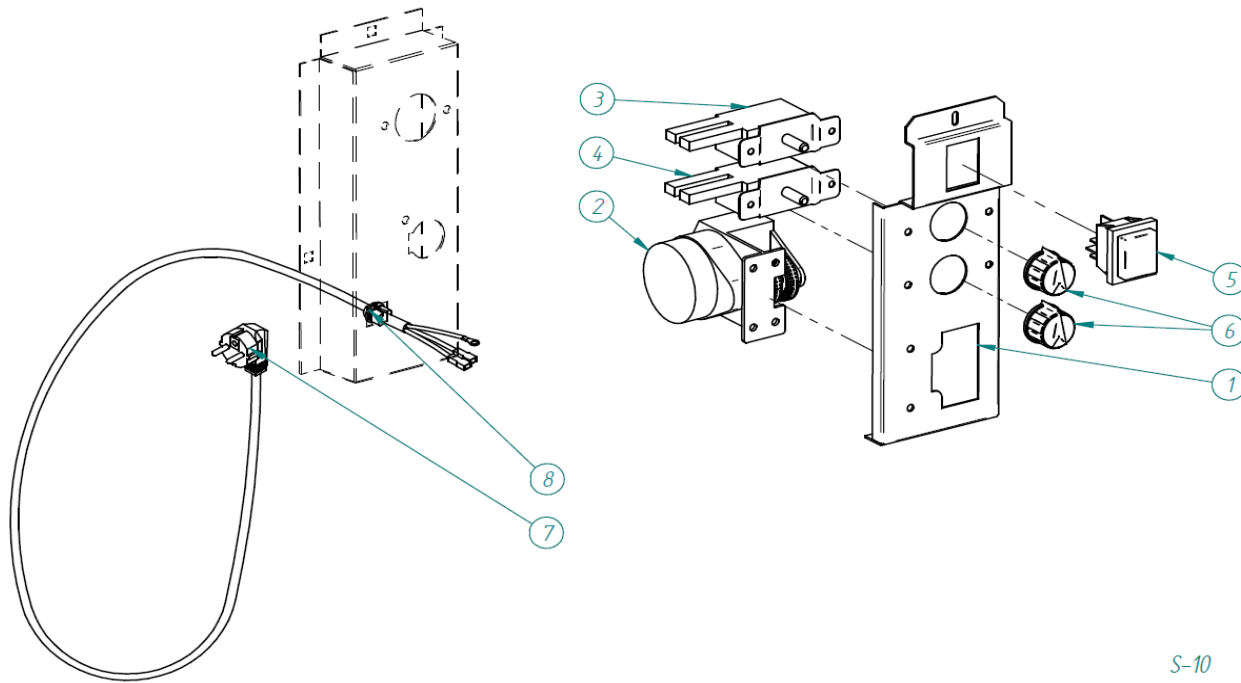

NAME		
1	ELECTRIC BOARD	1988
2	15' TIMER	115V/60HZ 6250C
3	CYCLE THERMOSTAT	4513
4	STOCK THERMOSTAT	274
5	SWITCH	2287
6	THERMOSTAT BUTTON	272
7	ATTACHMENT PLUG 115V/60HZ	2771
8	CABLE LOCKER 115V/60HZ	4907