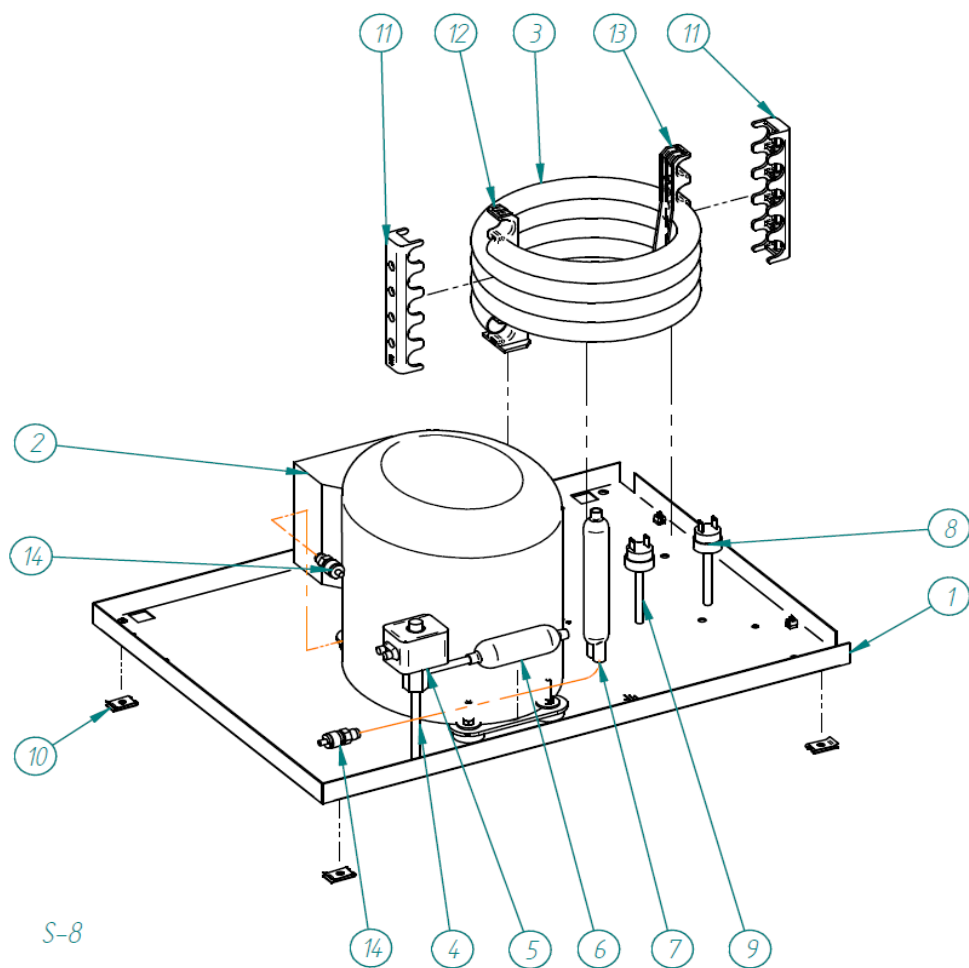

WATER CONDENSER UNIT

NAME		
1	BASEMENT	1300
2	COMPRESSOR 115V/60HZ	2800
3	WATER CONDENSER	5224
4	HOT GAS VALVE	1473
5	COIL 115V/60HZ	5414
6	FILTER	448A
7	DRIER	6856
8	CONDENSATION PRESSURE SWITCH	7476E
9	HIGH SWITCH PRESSURE	4528
10	CALMP	309
11	OUTSIDE BRACKET	4038
12	HIGH BRACKET	4037
13	LOW BRACKER	4036
14	REFRIGERATION LOAD VALVE	335