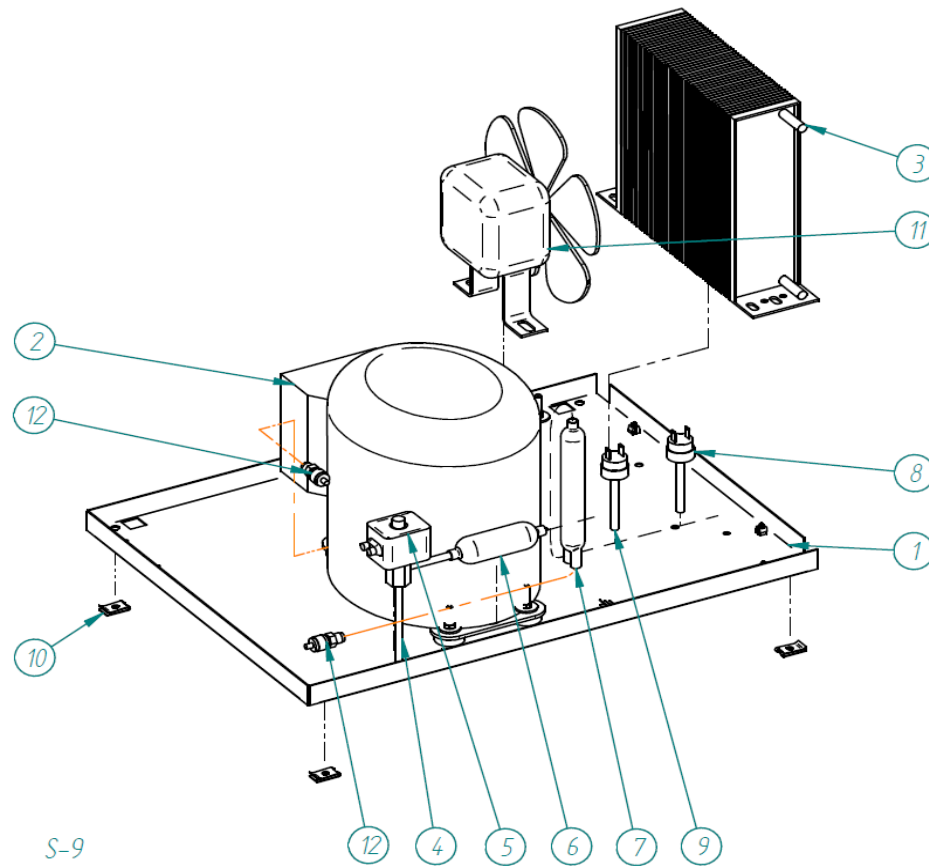

# CABINET

NDP55

S-6

NAME		
1	BASEMENT	1300
2	FRONT PANEL	1933
3	RIGHT PANEL	2294
4	LEFT PANEL	2295
5	FRONT REINFORCEMENT	1327
6	REAR PANEL	1794
7	TOP COVER	1925
8	DOOR	853
9	DOOR COVER	1017
10	JUNCTION REINFORCEMENT	1934

S-7

NAME		
1	SOTCK BIN	7002
2	EVAPORATOR	6921
3	ICE CUBES RAMP	31114
4	COLLECTOR	7333
5	SPRAY NOZZLE	526
6	EVAPORATOR COVER	1432
7	EVAPORATOR INSULATION	-
8	COMPLETED CURTAIN	5223
9	CURTAIN JOINT	8856
10	OUTSIDE CURTAIN	1213
11	INSIDE CURTAIN	1212
12	EVAPORATOR SUPPORT	1435
13	CURTAIN CLIP	3533
	ELECTROVALVE 1B 115V/60HZ	6984+6959
	ELECTROVALVE 1B/1B 115V/60HZ	4900
16	DRAIN COLLECTOR	363
17	PUMP	31982
	PUMP before 18230772	32049
18	PUMP SUPPORT	32023
	PUMP SUPPORT before 18230772	4613
19	PUMP TRAY	4521
20	SUCTION PIPE	4961
21	FORCE PIPE	4744
22	DRAIN PIPE	2189
23	OVERFLOW PIPE	4426
24	SEAL JOINT	4496
25	OVERFLOW CAP	4427
26	COLLECTOR PIPE	993
27	DRAIN TUBE	2752
28	FILTER	580
29	TUBE CLIP	4534

S-9

	NAME	
1	BASEMENT	1300
2	COMPRESSOR	115V/60H 2800
3	CONDENSER	6907
		UNTIL S/N 1291829 2423
4	HOT GAS VALVE	762
5	COIL 115V/60HZ	5414
6	FILTER	1570
7	DRIER	6856
8	CONDENSATION PRESSURE SWITCH	7476E
9	HIGH PRESSURE SWITCH	334
10	CLAMP	5284
11	CONDENSER FAN	115V/60HZ 2163
12	REFRIGERATION LOAD VALVE	335