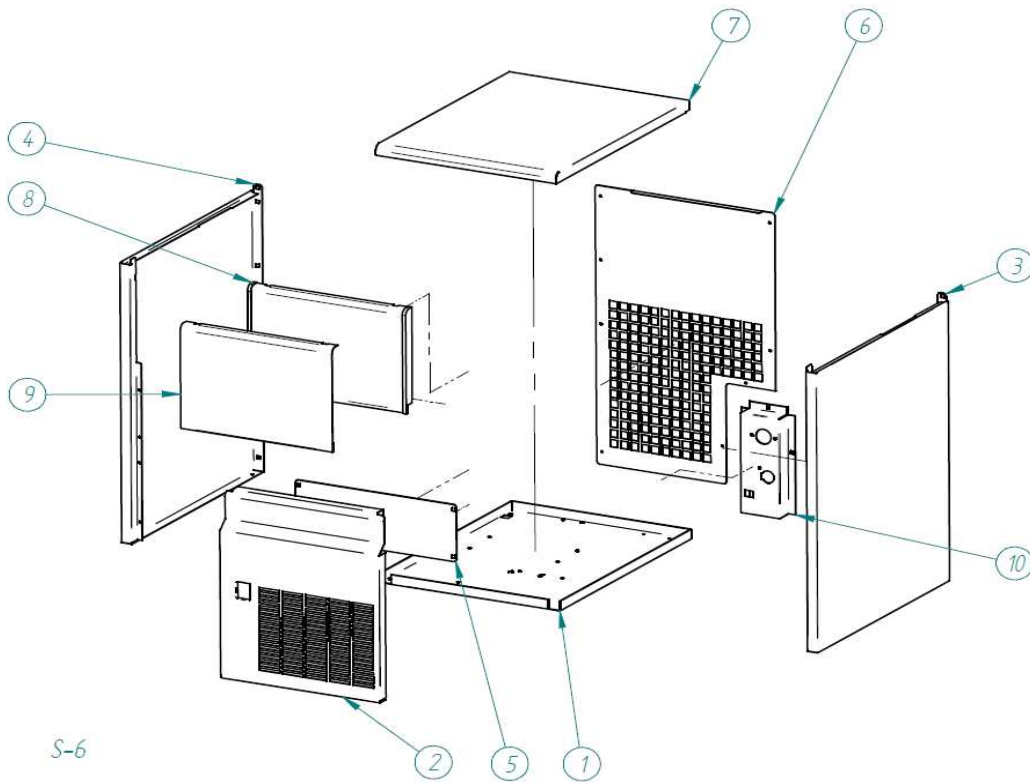

**NDP 55**

---

**ITV**  
ICE makers

DESPIECE / REPUESTOS  
EXPLODED VIEW / SPARE PARTS  
EXPLOSIONSZEICHNUNG / ERSATZTEILE  
VUE ÉCLATÉE / PIÈCES DÉTACHÉES  
ESPLOSO / RICAMBI

---

**ITV** | ICE makers **SERVICE** 

# CABINET

NDP55

S-6

NAME		
1	BASEMENT	1300
2	FRONT PANEL	1933
3	RIGHT PANEL	2294
4	LEFT PANEL	2295
5	FRONT REINFORCEMENT	1327
6	REAR PANEL	1794
7	TOP COVER	1925
8	DOOR	853
9	DOOR COVER	1017
10	JUNCTION REINFORCEMENT	1934

S-7

NAME		
1	SOTCK BIN	7002
2	EVAPORATOR	6921
3	ICE CUBES RAMP	31114
4	COLLECTOR	7333
5	SPRAY NOZZLE	526
6	EVAPORATOR COVER	1432
7	EVAPORATOR INSULATION	-
8	COMPLETED CURTAIN	5223
9	CURTAIN JOINT	8856
10	OUTSIDE CURTAIN	1213
11	INSIDE CURTAIN	1212
12	EVAPORATOR SUPPORT	1435
13	CURTAIN CLIP	3533
	ELECTROVALVE 1B 115V/60HZ	6984+6959
	ELECTROVALVE 1B/1B 115V/60HZ	4900
16	DRAIN COLLECTOR	363
17	PUMP	31982
	PUMP before 18230772	32049
18	PUMP SUPPORT	32023
	PUMP SUPPORT before 18230772	4613
19	PUMP TRAY	4521
20	SUCTION PIPE	4961
21	FORCE PIPE	4744
22	DRAIN PIPE	2189
23	OVERFLOW PIPE	4426
24	SEAL JOINT	4496
25	OVERFLOW CAP	4427
26	COLLECTOR PIPE	993
27	DRAIN TUBE	2752
28	FILTER	580
29	TUBE CLIP	4534