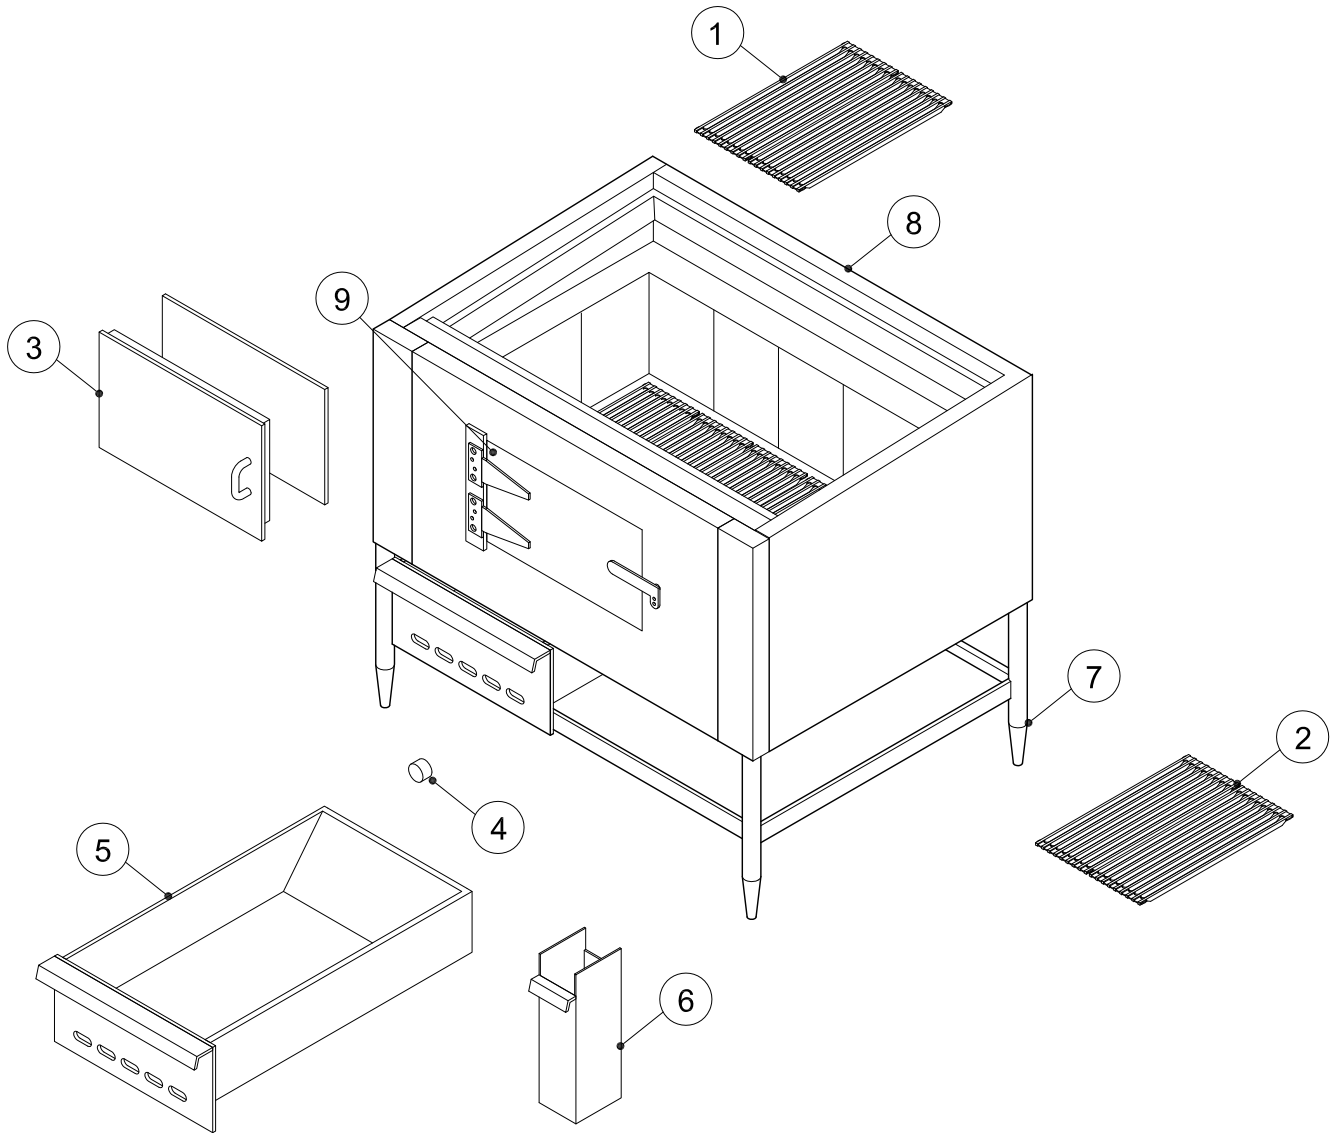

TITAN RANGE - JLB 48
Jade Range
Field Service Part List

TITAN RANGE - JLB

JADE RANGE FIELD SERVICE PART LIST

ITEM	DESCRIPTION	PART #	30	36	42	48	54	60
1	TOP GRATE, UPPER RACK ASSEMBLY, 30"	4140200090	1					
	TOP GRATE, UPPER RACK ASSEMBLY, 36"	4140210090		1				
	TOP GRATE, UPPER RACK ASSEMBLY, 42"	4140220090			1			
	TOP GRATE, UPPER RACK ASSEMBLY, 48"	4140230090				1		
	TOP GRATE, UPPER RACK ASSEMBLY, 54"	4150300090					1	
	TOP GRATE, UPPER RACK ASSEMBLY, 60"	4150310090						1
2	BOTTOM GRATE, LOWER RACK ASSEMBLY, 30"	4140100090	1					
	BOTTOM GRATE, LOWER RACK ASSEMBLY, 36"	4140110090		1				
	BOTTOM GRATE, LOWER RACK ASSEMBLY, 42"	4140120090			1			
	BOTTOM GRATE, LOWER RACK ASSEMBLY, 48"	4140130090				1		
	BOTTOM GRATE, LOWER RACK ASSEMBLY, 54"	4150400090					1	
	BOTTOM GRATE, LOWER RACK ASSEMBLY, 60"	4150410090						1
3	PANEL, OUTSIDE - DOOR	4113300000	1	1	1			
	PANEL, OUTSIDE - DOOR	4113310000				1	1	1
	BAFFLE, DOOR	4113100000	1	1	1			
	BAFFLE, DOOR	4113200000				1	1	1
4	PLASTIC KNOB	3033900000						
5	ASH TRAY 30"	4112700000	2					
	ASH TRAY 36"	4140310090		2				
	ASH TRAY 42"	4140320090			2			
	ASH TRAY 48"	4140330090				2		
	ASH TRAY 54"	2500132178					2	
	ASH TRAY 60"	4150200090						2
6	GREASE CAN	-						
	7	LEGS	4117000000					
	CASTER 3 1/2", NON-LOCKING (4" OVERALL HEIGHT)	3019100000						
	CASTER 3 1/2", LOCKING (4" OVERALL HEIGHT)	3030200000						
	CASTER 5", NON-LOCKING (6" OVERALL HEIGHT)	3076000000						
CASTER 5", LOCKING (6" OVERALL HEIGHT)	3076100000							
8	FIRE BRICK, 12" X 7" X 3"	3026000000	2					
	FIRE BRICK, 3" X 7" X 2 1/2"	3042000000	2	2	2			
	FIRE BRICK, 4" X 12" X 2 1/2"	3041900000		2	6	2		6
	FIRE BRICK, 9" X 12" X 2 1/2"	3041600000		2		2	1	
	FIRE BRICK, 12" X 12" X 2 1/2"	3041500000	4	4	6	7	7	8
	FIRE BRICK, 6" X 12" X 2 1/2"	3041700000	2		1			
	FIRE BRICK, 3" X 8" X 2 1/2"	3042100000				2	2	2
	FIRE BRICK, 12" X 5" X 2"	3057600000				2	3	
	FIRE BRICK, 12" X 11-3/4"	3057500000		2			2	2
9	PANEL, INSIDE - DOOR	4112900000	1	1	1			
		4112910000				1	1	1
*	DOOR, WELD ASSY (COMPLETE)	4150110090	1	1	1			
	DOOR, WELD ASSY (COMPLETE)	4150100090				1	1	1