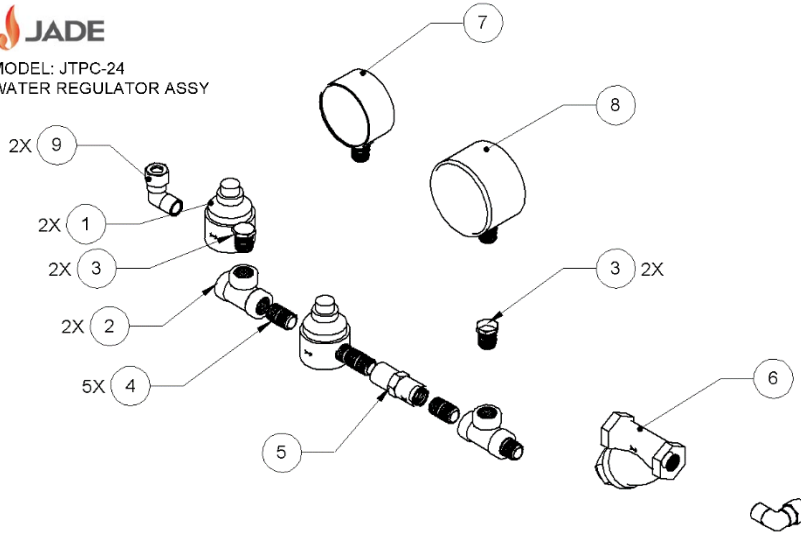

MODEL: JTPC-16 & 18  
WATER REGULATOR ASSY

ITEM NO.	MODEL: JTPC-16 & 18 PartNo	DESCRIPTION	QTY.
1	3000013539	WATER PRESSURE REGULATOR 0-60	2
2	3000013798	CONNECTOR, ELBOW, 1/4 NPT M, BRASS	2
3	3000013917	TEE CONNECTOR S.S. 1/4 NPT	2
4	3000013915	PLUG S.S. 1/4 NPT	2
5	3000013916	NIPPLE, CLOSE FULLY THREADED S.S. 1/4 NPT	3
6	3000013880	VALVE, BACKFLOW COMPACT 1/4 NPT	1
7	3000013919	STRAINER Y S.S. 1/4 NPT	1
8	3000013537	GAUGE, LOW PRESSURE 2 1/2"	1
9	3000013538	GAUGE, MULTIPURPOSE 1/4 NPT	1
10	1832600000	ELBOW, 3/8C X 1/4 MPT 90 DEG	1
11	1832700000	ADAPTER, 3/8 C X 1/4 MPT	1

MODEL: JTPC-24  
WATER REGULATOR ASSY

ITEM NO.	MODEL: JTPC-24 PartNo	DESCRIPTION	QTY.
1	3000013539	WATER PRESSURE REGULATOR 0-60	2
2	3000013917	TEE CONNECTOR S.S. 1/4 NPT	2
3	3000013915	PLUG S.S. 1/4 NPT	2
4	3000013916	NIPPLE, CLOSE FULLY THREADED S.S. 1/4 NPT	5
5	3000013880	VALVE, BACKFLOW COMPACT 1/4 NPT	1
6	3000013919	STRAINER Y S.S. 1/4 NPT	1
7	3000013537	GAUGE, LOW PRESSURE 2 1/2"	1
8	3000013538	GAUGE, MULTIPURPOSE 1/4 NPT	1
9	1832600000	ELBOW, 3/8C X 1/4 MPT 90 DEG	2