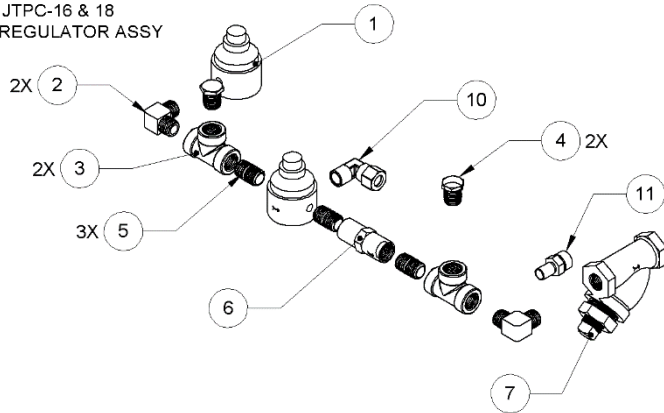

MODEL: JTPC-16 & 18  
WATER REGULATOR ASSY

ITEM NO.	MODEL: JTPC-16 & 18 PartNo	DESCRIPTION	QTY.
1	3000013539	WATER PRESSURE REGULATOR 0-60	2
2	3000013798	CONNECTOR, ELBOW, 1/4 NPT M, BRASS	2
3	3000013917	TEE CONNECTOR S.S. 1/4 NPT	2
4	3000013915	PLUG S.S. 1/4 NPT	2
5	3000013916	NIPPLE, CLOSE FULLY THREADED S.S. 1/4 NPT	3
6	3000013880	VALVE, BACKFLOW COMPACT 1/4 NPT	1
7	3000013919	STRAINER Y S.S. 1/4 NPT	1
8	3000013537	GAUGE, LOW PRESSURE 2 1/2"	1
9	3000013538	GAUGE, MULTIPURPOSE 1/4 NPT	1
10	1832600000	ELBOW, 3/8C X 1/4 MPT 90 DEG	1
11	1832700000	ADAPTER, 3/8 C X 1/4 MPT	1

MODEL: JTPC-24  
WATER REGULATOR ASSY

ITEM NO.	MODEL: JTPC-24 PartNo	DESCRIPTION	QTY.
1	3000013539	WATER PRESSURE REGULATOR 0-60	2
2	3000013917	TEE CONNECTOR S.S. 1/4 NPT	2
3	3000013915	PLUG S.S. 1/4 NPT	2
4	3000013916	NIPPLE, CLOSE FULLY THREADED S.S. 1/4 NPT	5
5	3000013880	VALVE, BACKFLOW COMPACT 1/4 NPT	1
6	3000013919	STRAINER Y S.S. 1/4 NPT	1
7	3000013537	GAUGE, LOW PRESSURE 2 1/2"	1
8	3000013538	GAUGE, MULTIPURPOSE 1/4 NPT	1
9	1832600000	ELBOW, 3/8C X 1/4 MPT 90 DEG	2