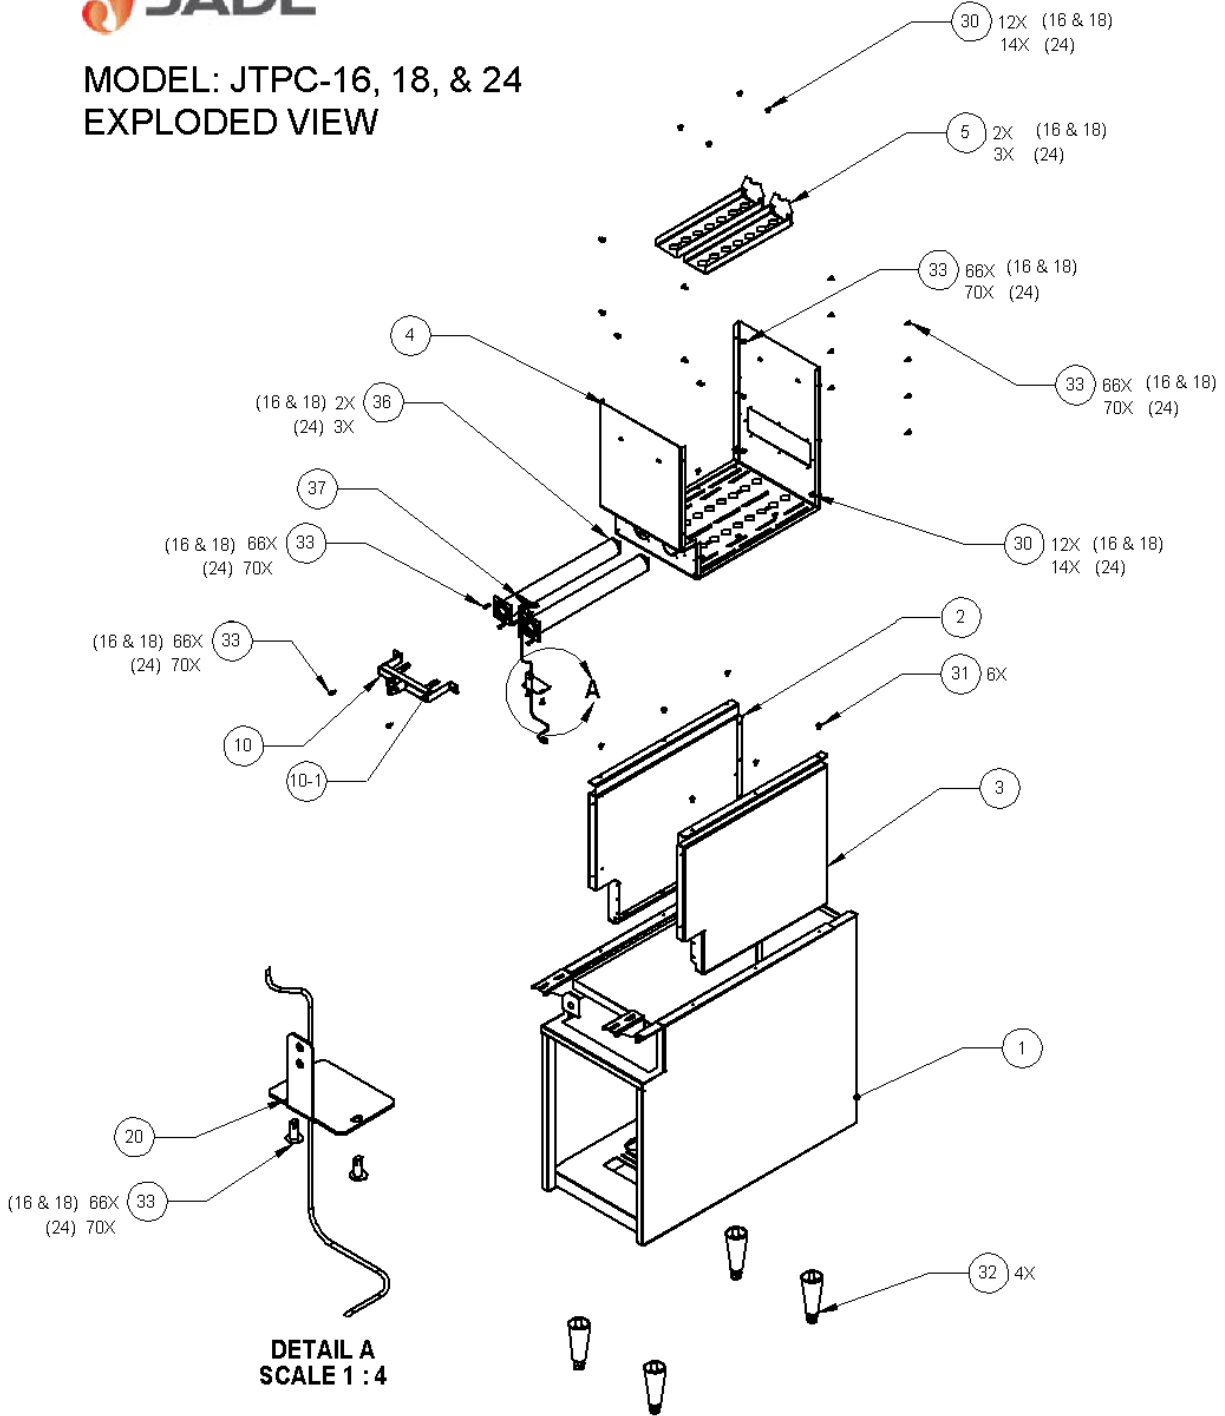

MODEL: JTPC-16, 18, & 24
EXPLODED VIEW