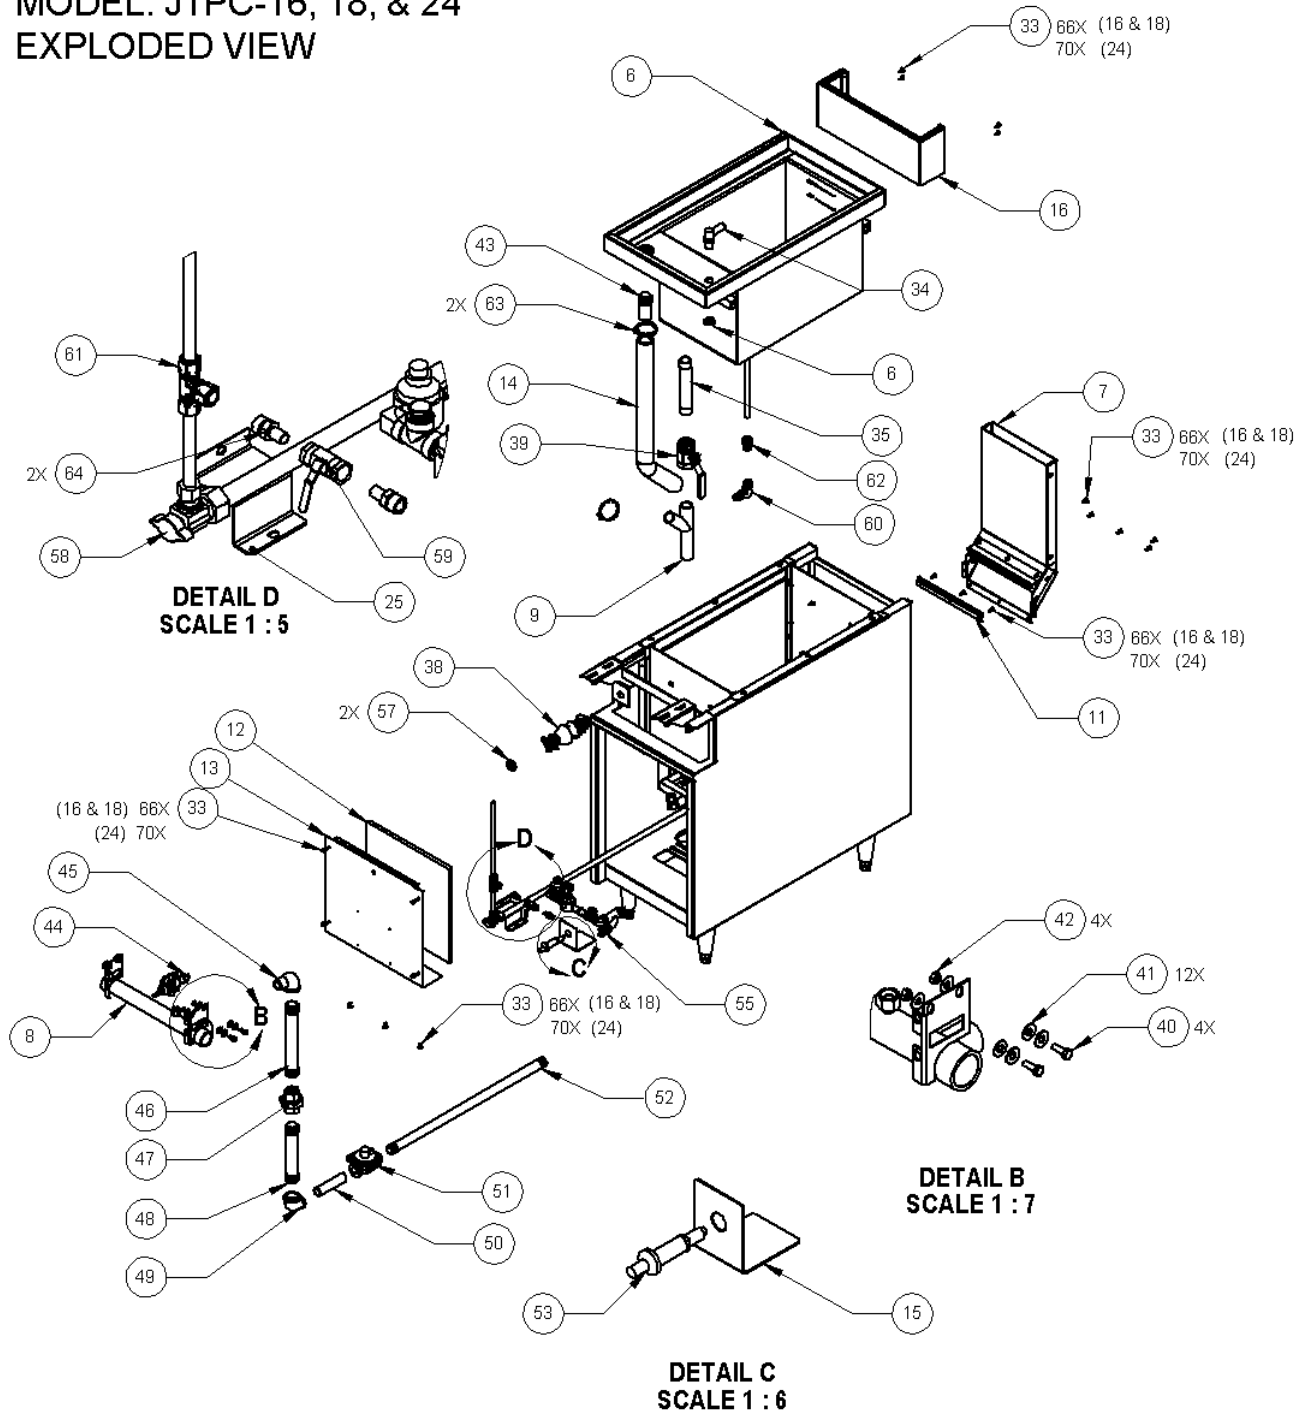

MODEL: JTPC-16, 18, & 24
EXPLODED VIEW