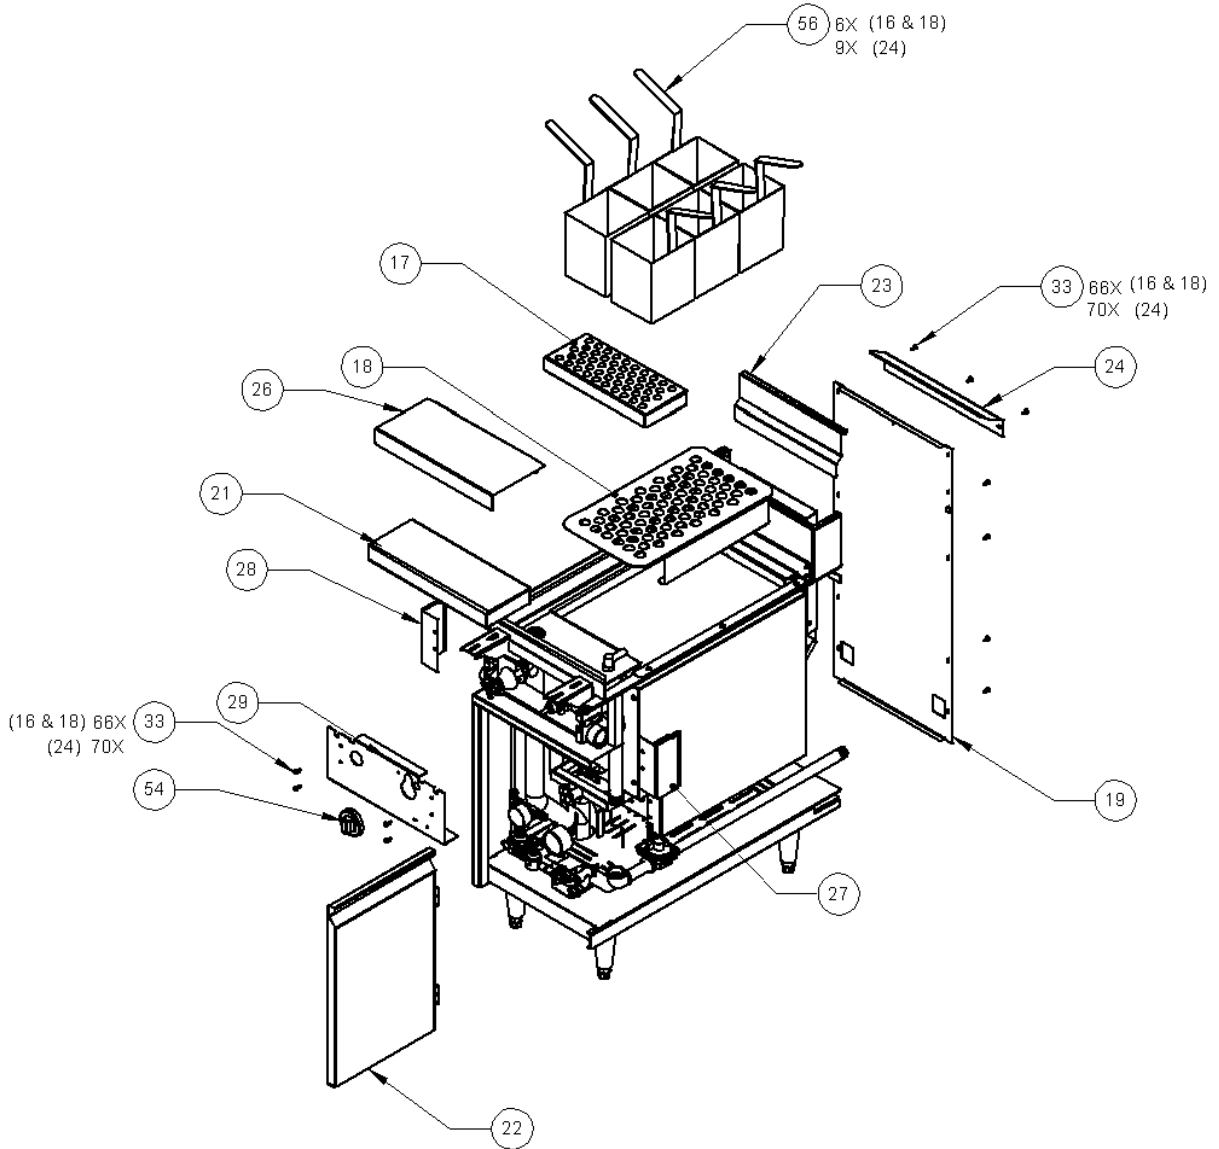

MODEL: JTPC-16, 18, & 24
EXPLODED VIEW

ITEM NO.	DESCRIPTION	MODEL: JTPC-16	MODEL: JTPC-18	QTY. 16/18	MODEL: JTPC-24	QTY. 24
		PartNo	PartNo		PartNo	
1	FRAME W/A, JTPC	2500140184	2500140185	1	2500140186	1
2	PANEL, L/F INSULATED JTPC	2500140188	2500140188	1	2500140188	1
3	PANEL, R/H INSULATED JTPC	2500140187	2500140187	1	2500140187	1
4	FIRE BOX ASSY, JTPC	2500140189	2500140189	1	2500140190	1
5	HOUSING BURNER ASSY, JTPC	2500140196	2500140196	2	2500140196	3
6	WATER TANK W/A, JTPC	2500140191	2500140192	1	2500140193	1
7	FLUE CHIMNEY, JTPC	2500140194	2500140194	1	2500140195	1
8	MANIFOLD TOP W/A, JTPC	2500140200	2500140198	1	2500140199	1
9	DRAIN-Y, JTPC	2500140217	2500140217	1	2500140217	1
10	MANIFOLD BTM ASSY, JTPC	2500140214	2500140214	1	2500140263	1
10-1	ORIFICE, HOOD #30	4617800000	4617800000	2	4617800000	3
11	FLUE OFFSET, JTPC	2100046769	2100046769	1	2100046769	1
12	INSULATION WATER TANK	2100046746	2100046746	1	2100046746	1
13	RETAINER, INSULATION	2100046744	2100046744	1	2100046744	1
14	RUBBER HOSE HIGH TEMP 1 1/4 ID. JTPC	2100046793	2100046793	1	2100046793	1
15	BRACKET, IGNATOR JTPC NEW	2100064957	2100064957	1	2100064957	2
16	STUB BACK, JTPC	2100046762	2100046763	1	2100046762	1
17	COVER, DRAIN, JTPC	2100046759	2100046759	1	2100046760	1
18	GRATE BASKET, JTPC	2100046773	2100046773	1	2100046774	1
19	REAR PANEL, JTPC	2100046755	2100046756	1	2100046755	1
20	PILOT BRACKET, JTPC	2100046709	2100046709	1	2100046709	2
21	PLATE SHELF W/A, JTRH	2500127477	2500127479	1	2500127479	1
22	DOOR ASSEMBLY, JTPC	2500140219	2500140220	1	2500140221	1
23	WATER SPLASH, JTPC	2100046796	2100046796	1	2100046796	1
24	DEFLECTOR - JTRH	2100044251	9543810000	1	9543840000	1
25	BRACKET, WATER LINE JTPC	2100048963	2100048963	1	2100048963	1
26	CAP, PLATE SHELVE, JTPC	2100048964	2100048964	1	2100048966	1
27	END CAP, R/H JTPC	2100048967	2100048967	1	2100048967	1
28	END CAP, L/F JTPC	2100048968	2100048968	1	2100048968	1
29	FRONT PANEL, JTPC	2100046792	2100048970	1	2100046761	1
30	SCREW, 10-32 X .38 HWD F ZC	3000010602	3000010602	12	3000010602	14
31	SRW-#10-24X1/2" T(23)PH.WFR HD	PD020033	PD020034	6	PD020034	6
32	LEG, 6"	3012700000	3012700000	4	3012700000	4
33	SCREW, 10-24X1/2 PH TR HD F Z	3000012007	3000012007	68	3000012007	74
34	WATER DISPENSER, JTPC	3000013820	3000013820	1	3000013820	1
35	PIPE, 1"NPT, 316 S.S 7" L	3000013817	3000013817	1	3000013817	1
36	TUBULAR BURNER, 40K BTUS	3000013828	3000013828	2	3000013828	3
37	PILOT WING, LONG CERAMIC & 36" THERMOC ASSY	3000013903	3000013903	1	3000013903	2
38	CONCEALED S/S CNTRL VALVE	3000012782	3000012782	1	3000012782	1
39	VALVE, 1X1 FEMALE, CHROME-PLATED BRASS	3000013816	3000013816	1	3000013816	1
40	BOLT 1/4-20 X3/4 HX ZN	3423100000	3423100000	4	3423100000	4
41	WASHER, 1/4 ZC, PLAIN USS	3430100000	3430100000	12	3430100000	12
42	NUT, HEX 1/4 - 20 ZN	3426200000	3426200000	4	3426200000	4
43	NIPPLE 304 S.S 1 NPT X 3"	3000013822	3000013822	1	3000013822	1
44	VALVE, GAS	3000012410	3000012410	1	3000012410	2
45	ELBOW, ST, 1", 90 DEG	1824000000	1824000000	1	1824000000	1
46	MANIFOLD PIPE, JTPC	2100046772	2100046772	1	2100046772	1
47	UNION, 1" NPT	1816600000	1816600000	1	1816600000	1
48	MANIFOLD PIPE, JTPC	2100048972	2100048972	1	2100048972	1
49	ELBOW, REDUCING 1 X 3/4 90BLK	1843000000	1843000000	1	1843000000	1
50	NIPPLE, 3/4 X 4	1820900000	1820900000	1	1820900000	1
51	REGULATOR 3/4 NPT 5.0 IN W.C.	4613500000	4613500000	1	4613500000	1
52	TAIL PIPE 3/4, JTPC	2100046771	2100046771	1	2100046771	1
53	PIEZO IGNITOR	4612200000	4612200000	1	4612200000	2
54	KNOB 22/S VALVE	3000012395	3000012395	1	3000012395	2
55	WATER PRESSURE REG. ASSY, JTPC	2500140884	2500140884	1	2500140885	1
56	PASTA SQ BASKET	3000013891	3000013891	6	3000013891	9
57	NUT, 1/2 NPT BRASS	3000013829	3000013829	2	3000013829	2
58	VALVE, SHUT-OFF QUARTER TURN	3000013881	3000013881	1	3000013881	1
59	BALL VALVE BRASS 1/4 FEMALE X 1/4 FEMALE	3000013922	3000013922	1	3000013922	1
60	FITTING 1/2 X 3/8 CC	011360-000	011360-001	1	01136-001	1
61	TEE- FITTING 3/8 X 3/8 NPT	1831100000	1831100000	1	1381100000	1
62	FITTING COMPRESSION 1/2T 1/2P NPT	3000012789	3000012789	1	3000012789	1
63	HOSE CLAMP 2 1/4 O.D.	3000013911	3000013911	2	3000013911	2
64	ADAPTER, 3/8C X 1/4MPT	1832700000	1832700000	2	1832700000	2