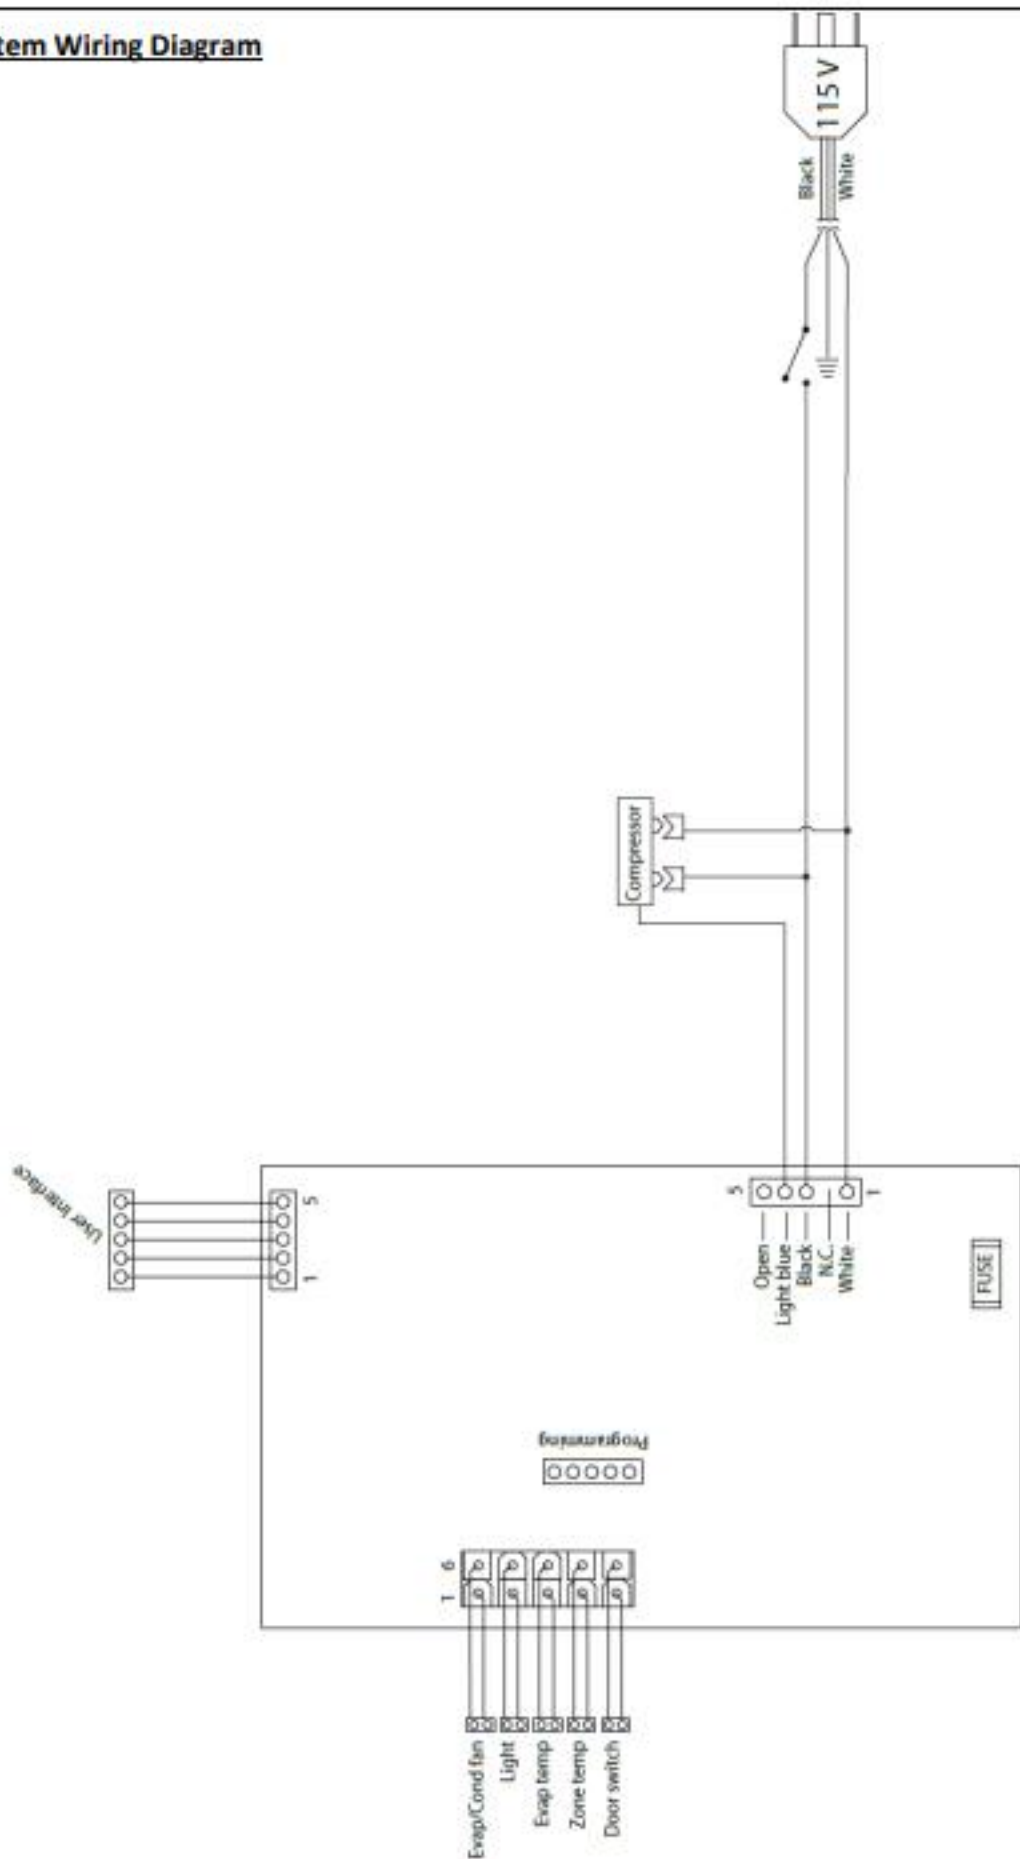

Refrigeration System Wiring Diagram

42376_B

DRAWING STATUS									
REV	DESCRIPTION	BY/CHK	DATE	CREATED	APPROVED	APPROVED	APPROVED	APPROVED	APPROVED
0			01/14/2016						

Figure 88: Power Supply Harness Diagram.

Figure 4: Power Supply Cables Schematic.

Figure 1a: Power Supply Harness Diagram.