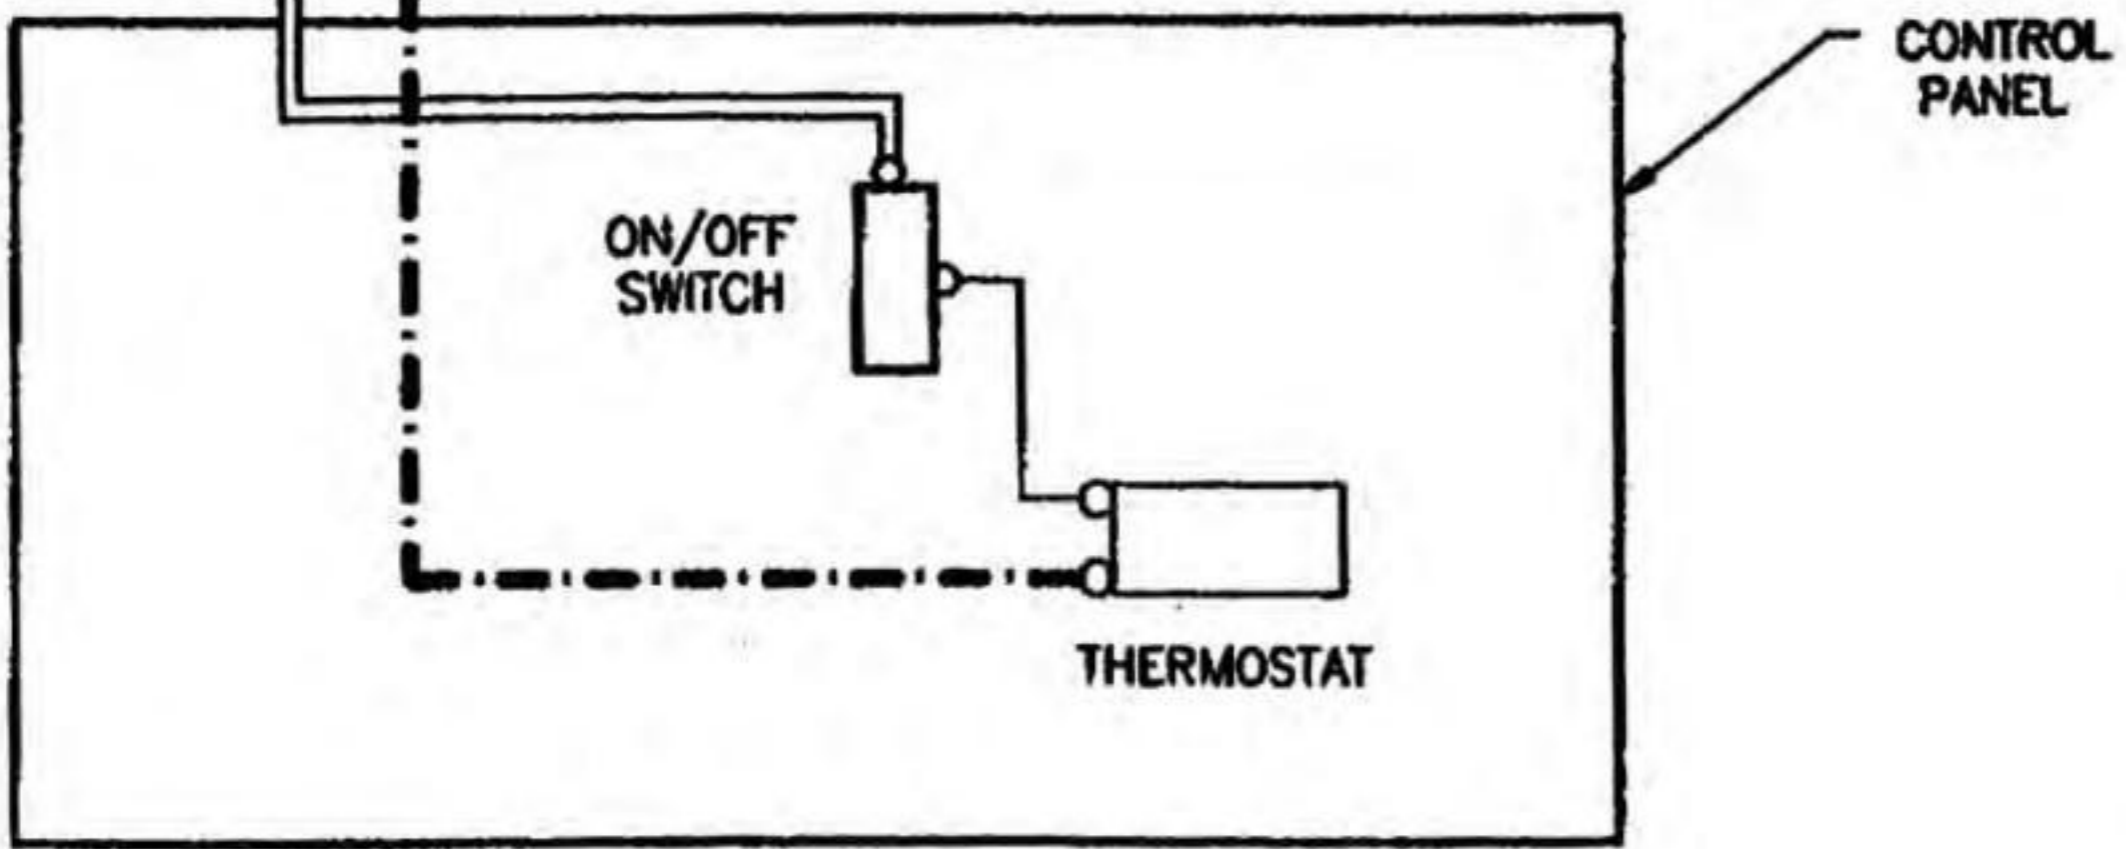

THERMOPILE
WITH WIRE LEADS

LEGEND

- WHITE 
- BLACK 
- ORANGE 