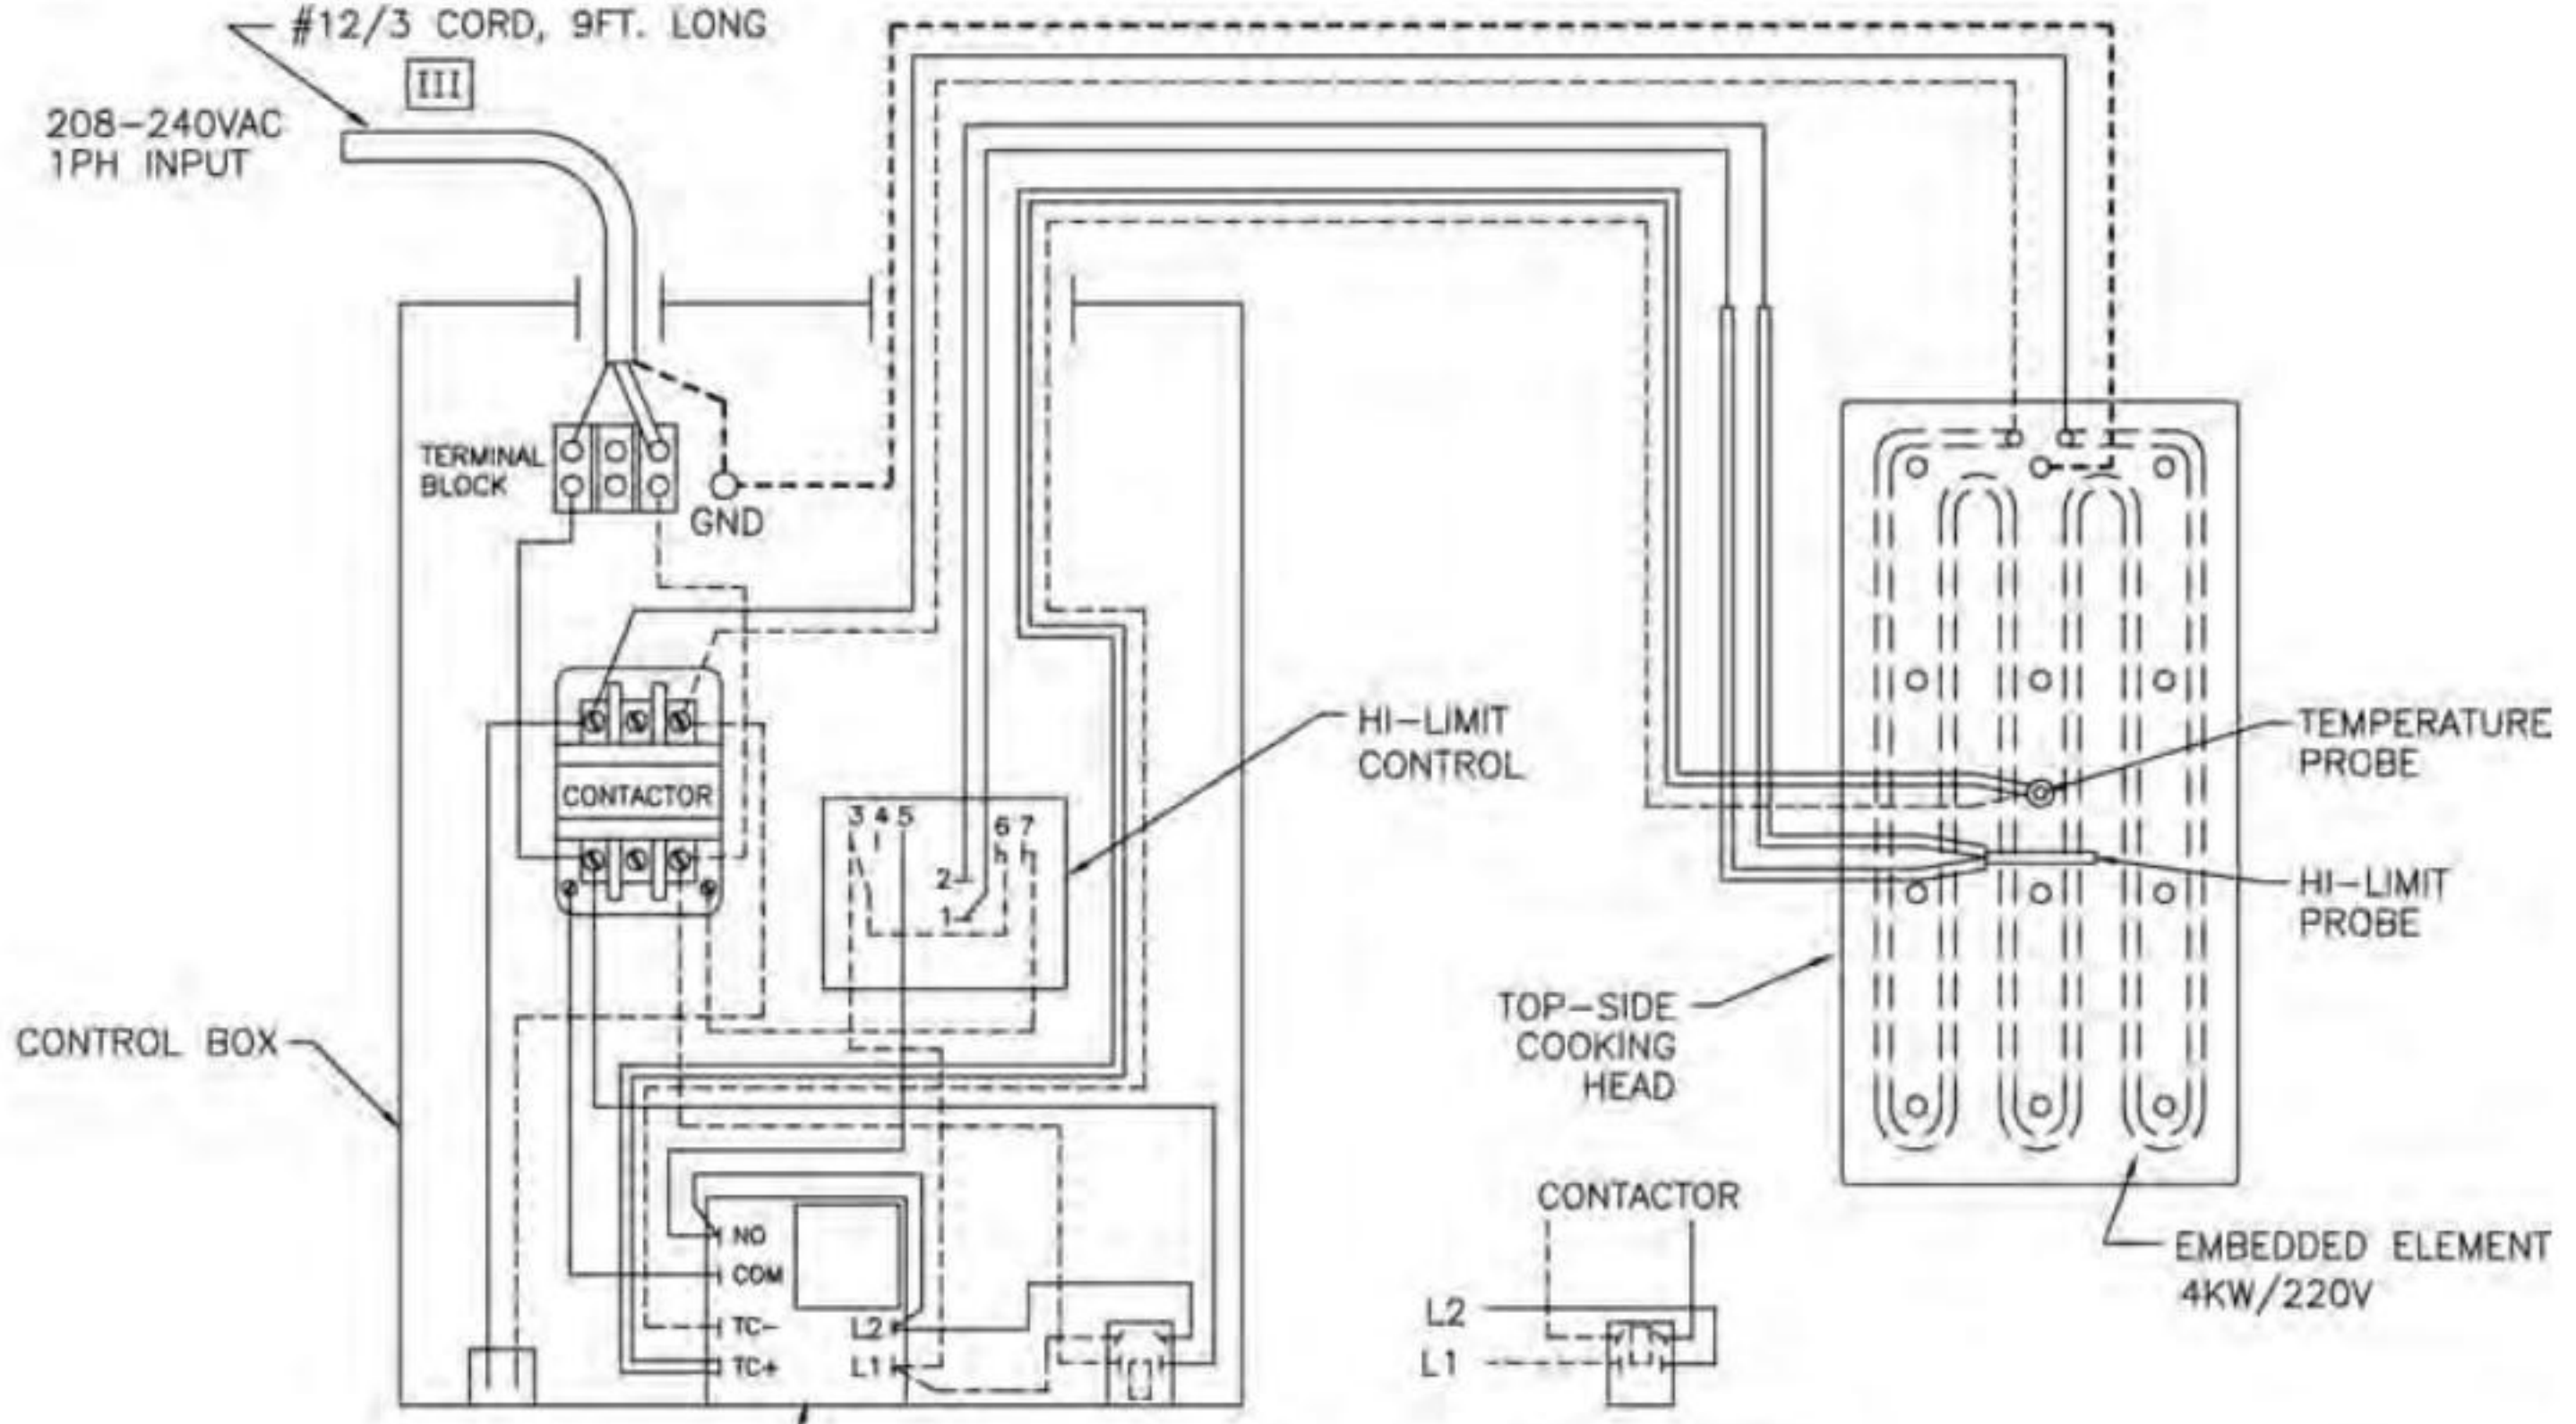

# Existing Wiring

To  
Thermostat  
Wires

RED  
WHT

New Thermostat Part # 056840  
Rear View

Old Unit  
Wiring

New Unit  
Wiring

Wiring Diagram

Figure C:  
Wiring Diagram

**LEGEND**

- WHITE ————
- RED - - - - -
- BLACK ————
- BLUE **————**
- BROWN ————
- GREEN - - - - -
- YELLOW ————
- PURPLE - - - - -
- ORANGE - - - - -

NOTE: ANGLED TERMINALS OF SWITCH ARE ALWAYS TOWARD CONTROL PANEL BOTTOM

NOTE: TEMPERATURE AND HI-LIMIT PROBES NOT SHOWN.

ELEMENT ON LIGHT (RED)

HEATER ELEMENT 4000W/220V