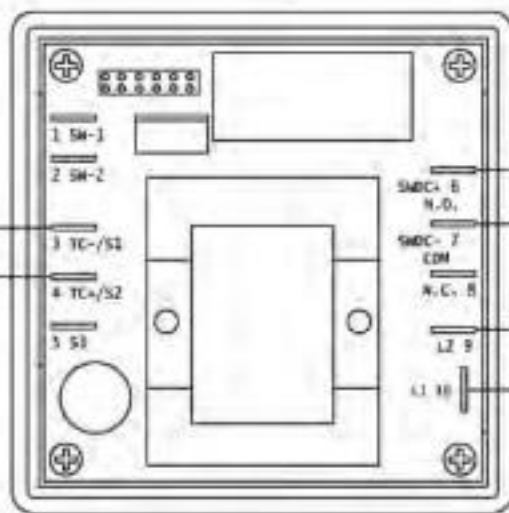

# Existing Wiring

To  
Thermostat  
Wires

RED  
WHT

New Thermostat Part # 056840  
Rear View

Old Unit  
Wiring

New Unit  
Wiring

Wiring Diagram

Figure C:  
Wiring Diagram

**LEGEND**

- WHITE ————
- RED - - - - -
- BLACK ————
- BLUE **————**
- BROWN ————
- GREEN - - - - -
- YELLOW ————
- PURPLE - - - - -
- ORANGE - - - - -

NOTE: ANGLED TERMINALS OF SWITCH ARE ALWAYS TOWARD CONTROL PANEL BOTTOM

NOTE: TEMPERATURE AND HI-LIMIT PROBES NOT SHOWN.

ELEMENT ON LIGHT (RED)

HEATER ELEMENT 4000W/220V