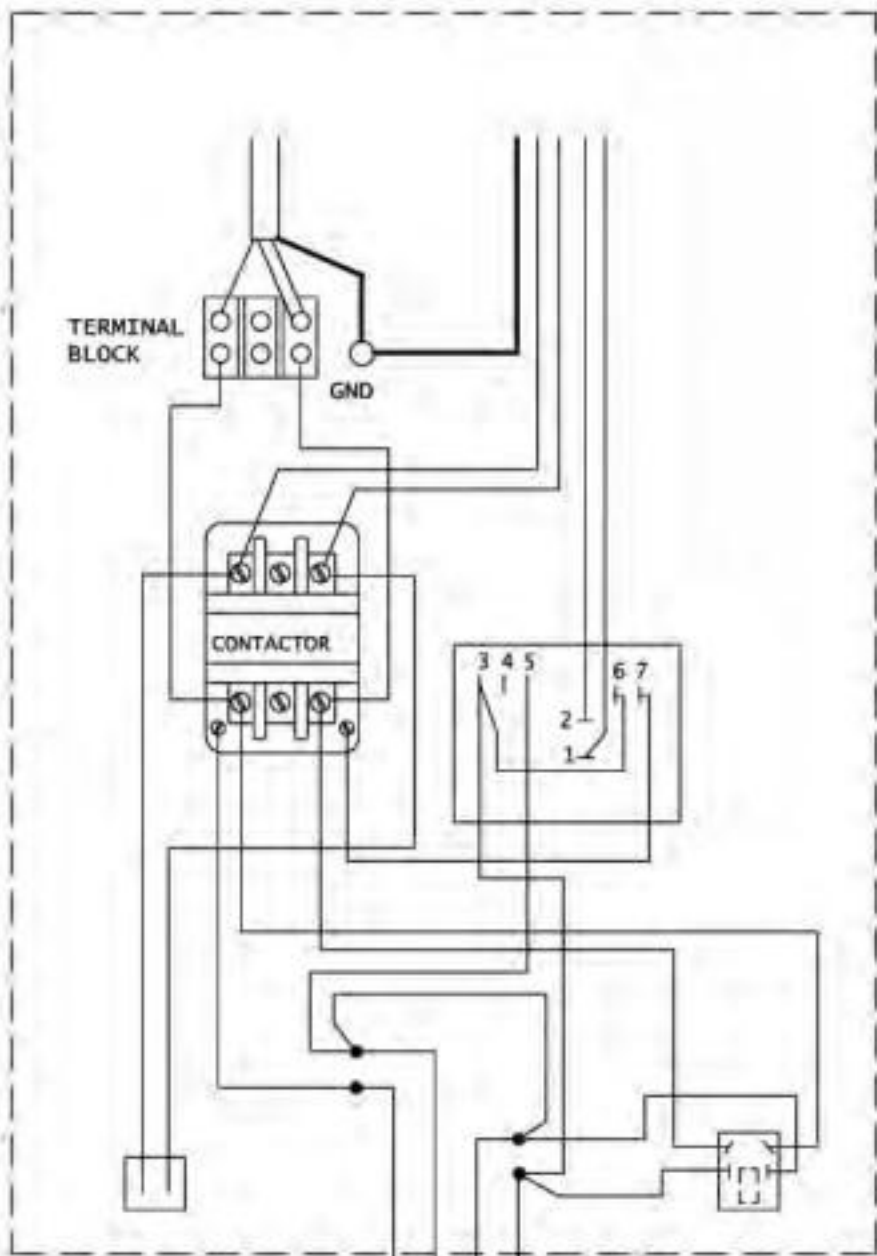

# Existing Wiring

To  
Thermostat  
Wires

RED  
WHT

New Thermostat Part # 056840  
Rear View

Old Unit  
Wiring

New Unit  
Wiring

Wiring Diagram

Figure C:  
Wiring Diagram

**LEGEND**

- WHITE ————
- RED - - - - -
- BLACK ————
- BLUE **————**
- BROWN ————
- GREEN - - - - -
- YELLOW ————
- PURPLE - - - - -
- ORANGE - - - - -

NOTE: ANGLED TERMINALS OF SWITCH ARE ALWAYS TOWARD CONTROL PANEL BOTTOM

NOTE: TEMPERATURE AND HI-LIMIT PROBES NOT SHOWN.

ELEMENT ON LIGHT (RED)

HEATER ELEMENT 4000W/220V