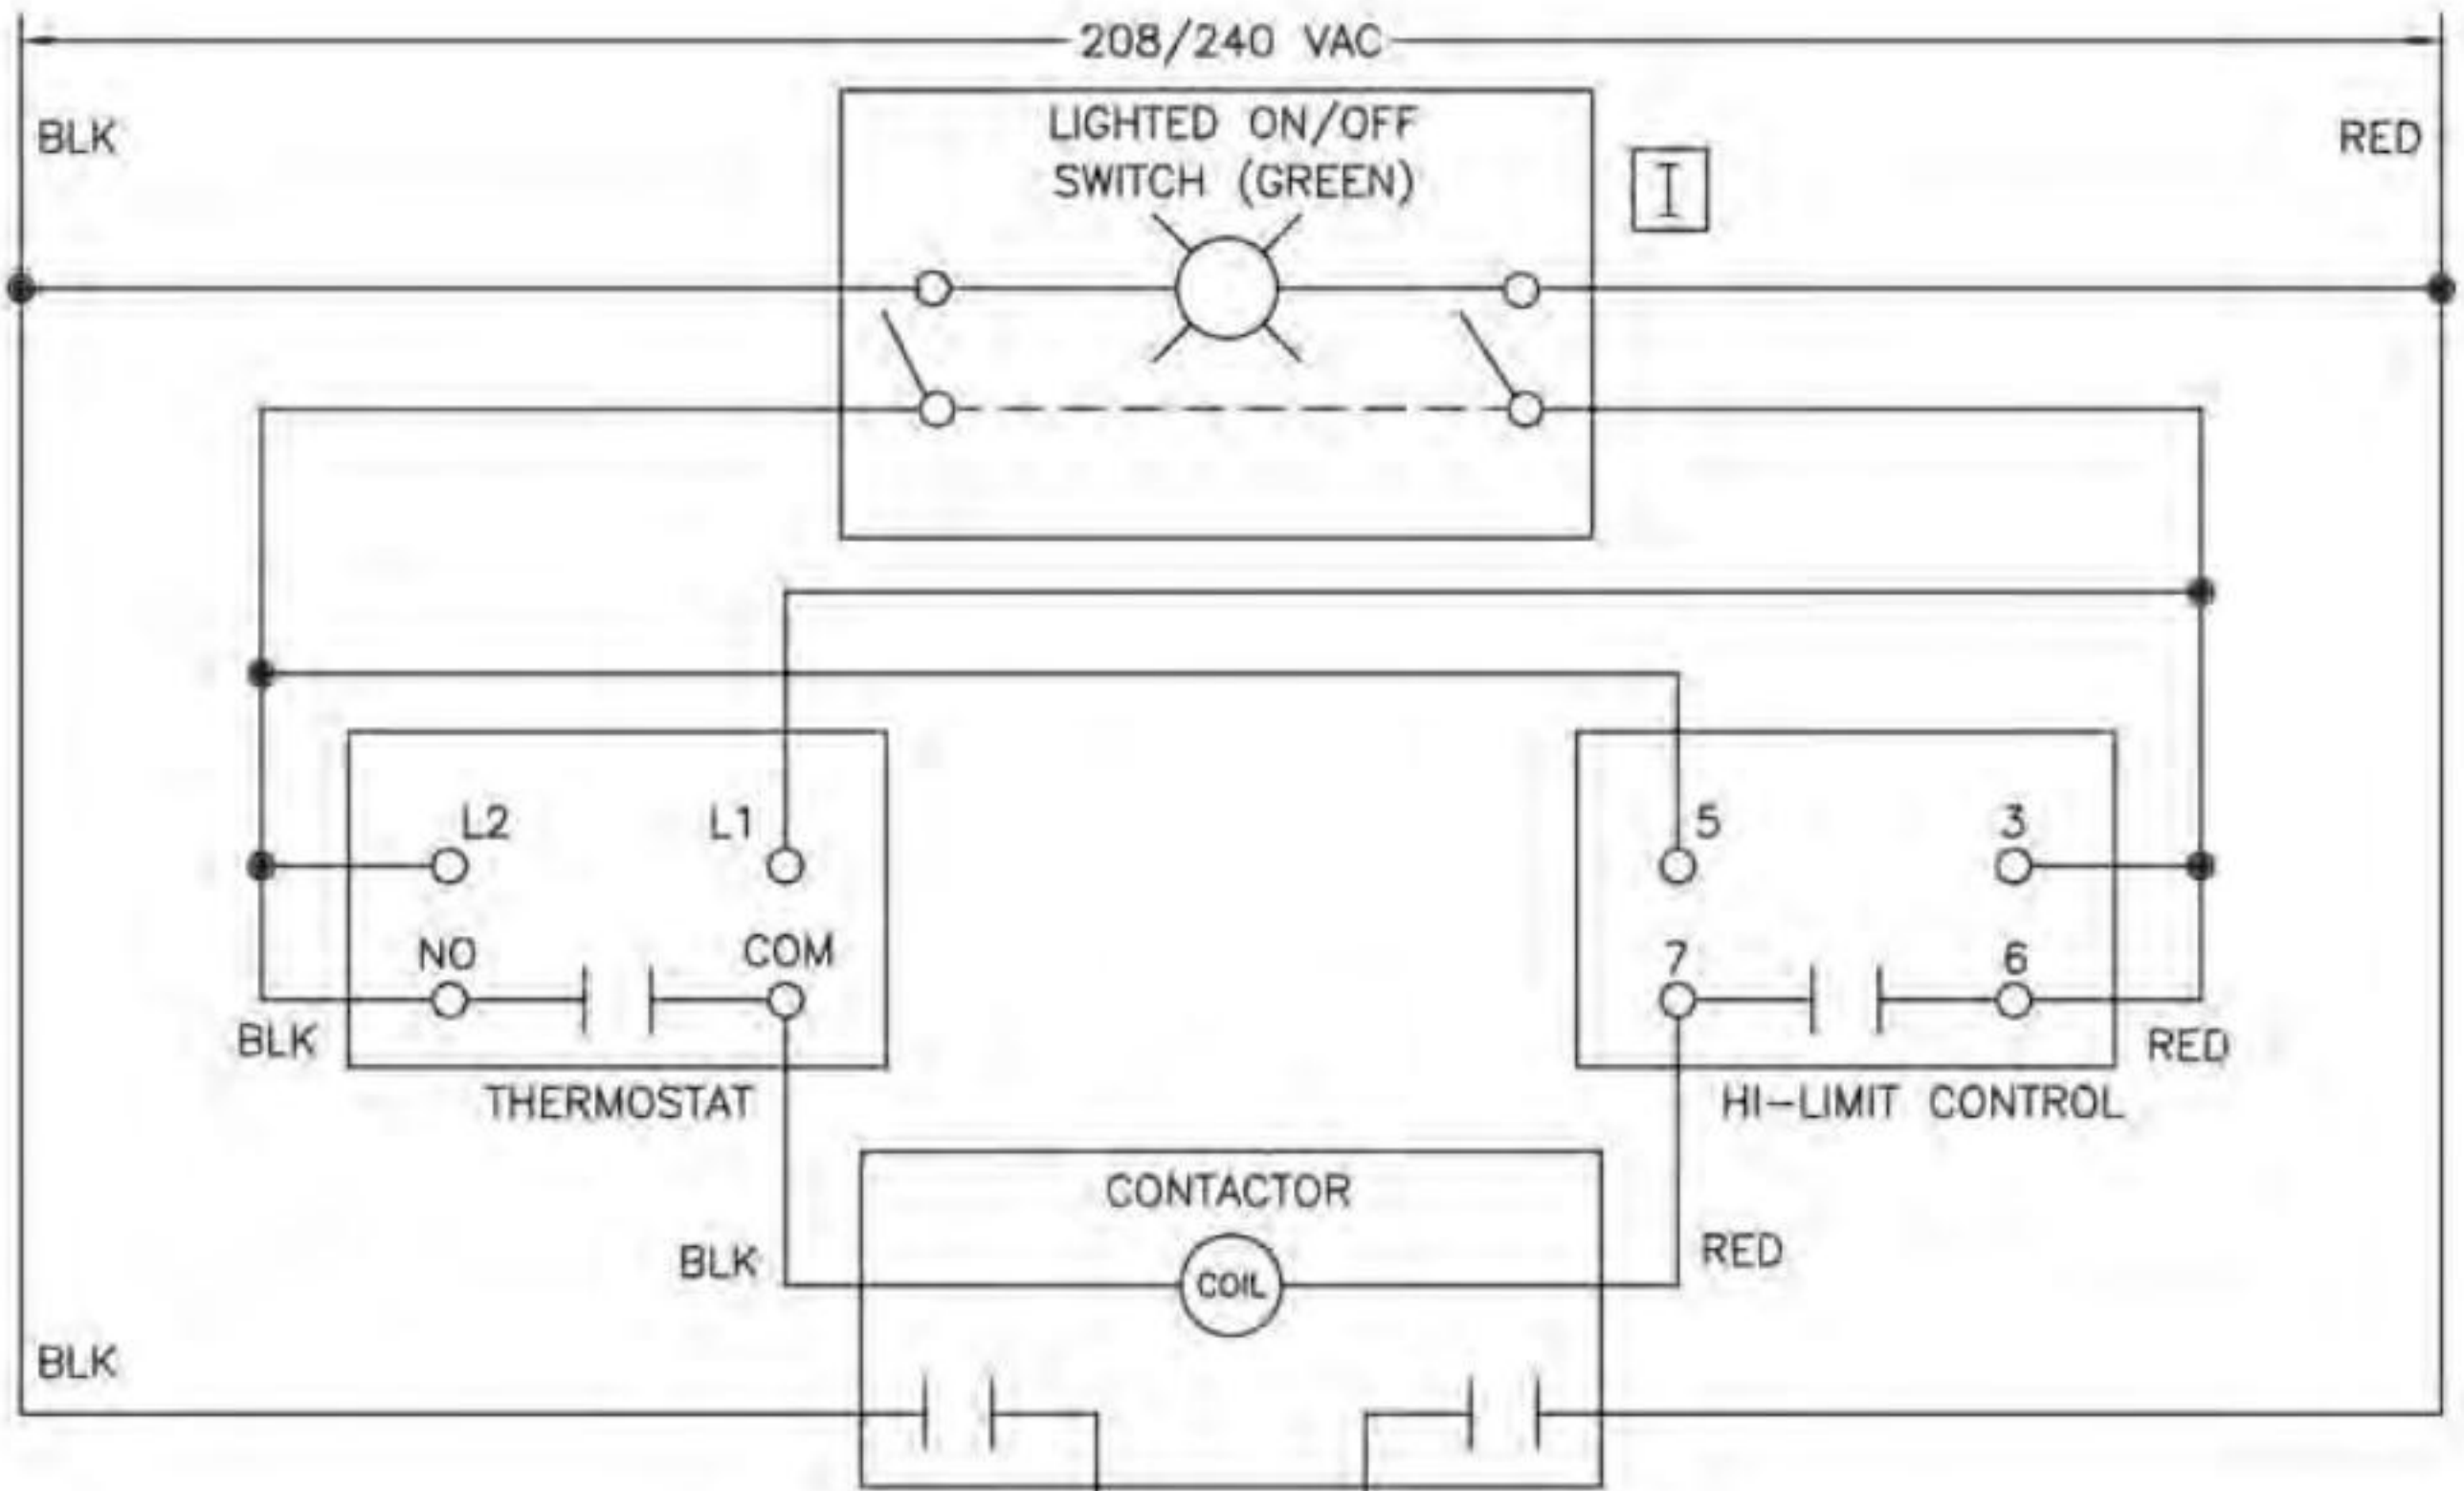

# Existing Wiring

To  
Thermostat  
Wires

RED  
WHT

New Thermostat Part # 056840  
Rear View

Old Unit  
Wiring

New Unit  
Wiring

Wiring Diagram

Figure C:  
Wiring Diagram

**LEGEND**

- WHITE ————
- RED - - - - -
- BLACK ————
- BLUE **————**
- BROWN ————
- GREEN - - - - -
- YELLOW ————
- PURPLE - - - - -
- ORANGE - - - - -

NOTE: ANGLED TERMINALS OF SWITCH ARE ALWAYS TOWARD CONTROL PANEL BOTTOM

NOTE: TEMPERATURE AND HI-LIMIT PROBES NOT SHOWN.

ELEMENT ON LIGHT (RED)

HEATER ELEMENT 4000W/220V