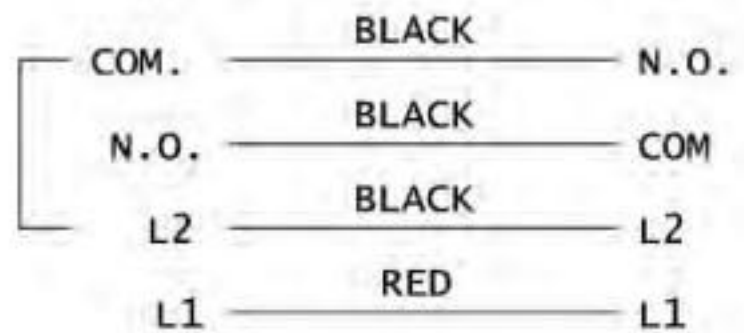

# Existing Wiring

To  
Thermostat  
Wires

RED  
WHT

New Thermostat Part # 056840  
Rear View

Old Unit  
Wiring

New Unit  
Wiring

Wiring Diagram

Figure C:  
Wiring Diagram

**LEGEND**

- WHITE ————
- RED - - - - -
- BLACK ————
- BLUE **————**
- BROWN ————
- GREEN - - - - -
- YELLOW ————
- PURPLE - - - - -
- ORANGE - - - - -

NOTE: ANGLED TERMINALS OF SWITCH ARE ALWAYS TOWARD CONTROL PANEL BOTTOM