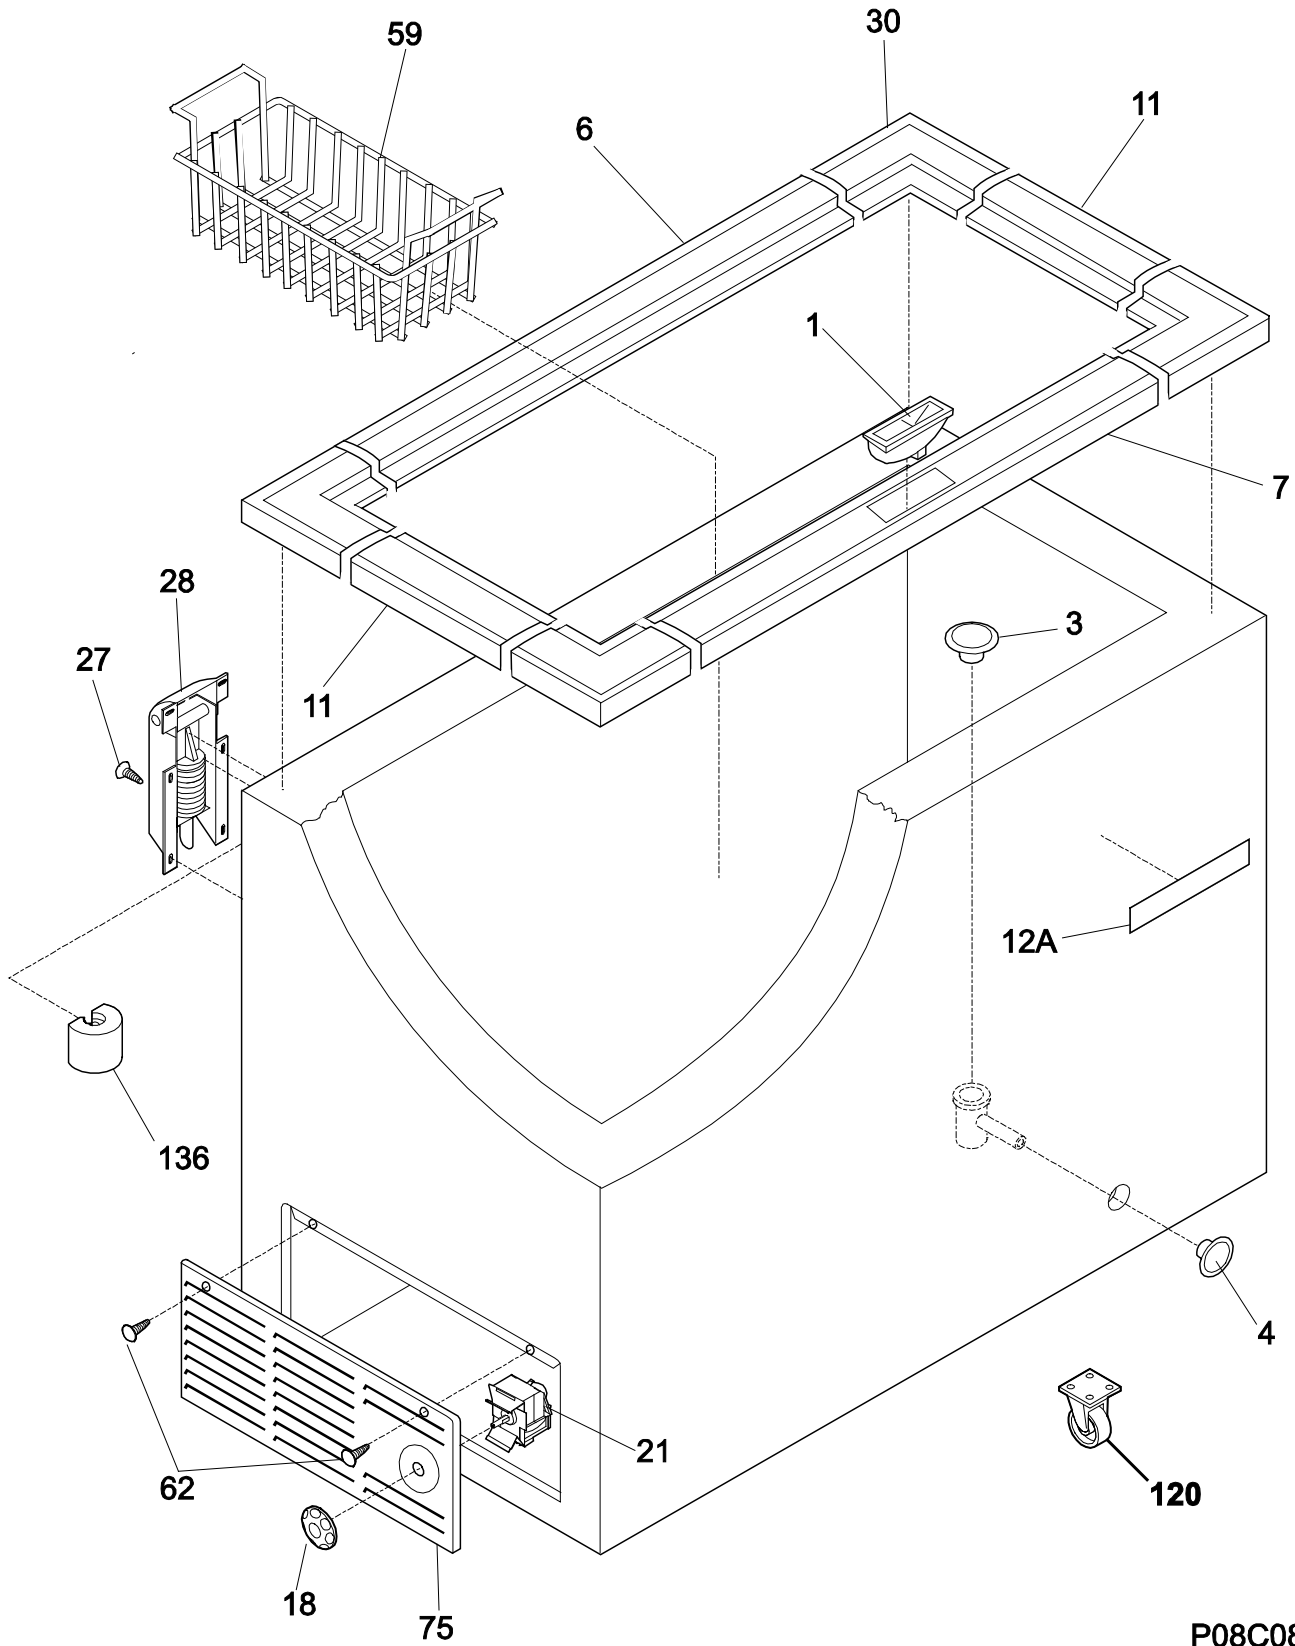

CABINET

P08C0875

CABINET

POS. NO	PART NO.	DESCRIPTION
1	216954500	Catch-lock
2	216269500	Adapter, drain hose
3	216502600	Plug, drain, interior
4	297013600	Plug, drain, exterior
6	5304493711	Breaker, w/o lock
7	5304494732	Breaker, w/lock
11	5304493668	Breaker, white, chest end
12A	297146601	Nameplate, Commercial
18	216707201	Knob, temp control
21 #	297216036	Control-temperature
27	216629601	Screw, hex washer head, 10-16 x 0.500, tapping
28	297321900	Hinge Assy
30	5304495365	Breaker, white, corners
59	297404901	Basket
71	5303302714	Screw, #8-18 x .75
75	216034301	Panel, access, white
120	216621000	Caster
136	216726600	Guard-splash
*	5303305324	Paint, touch-up, white
*	297151500	Caster Pack, 4 casters, wrench, 16 screws
*	5303313703	Clip, wire
*	216858001	Screw, 8-18x.50 AB, #10