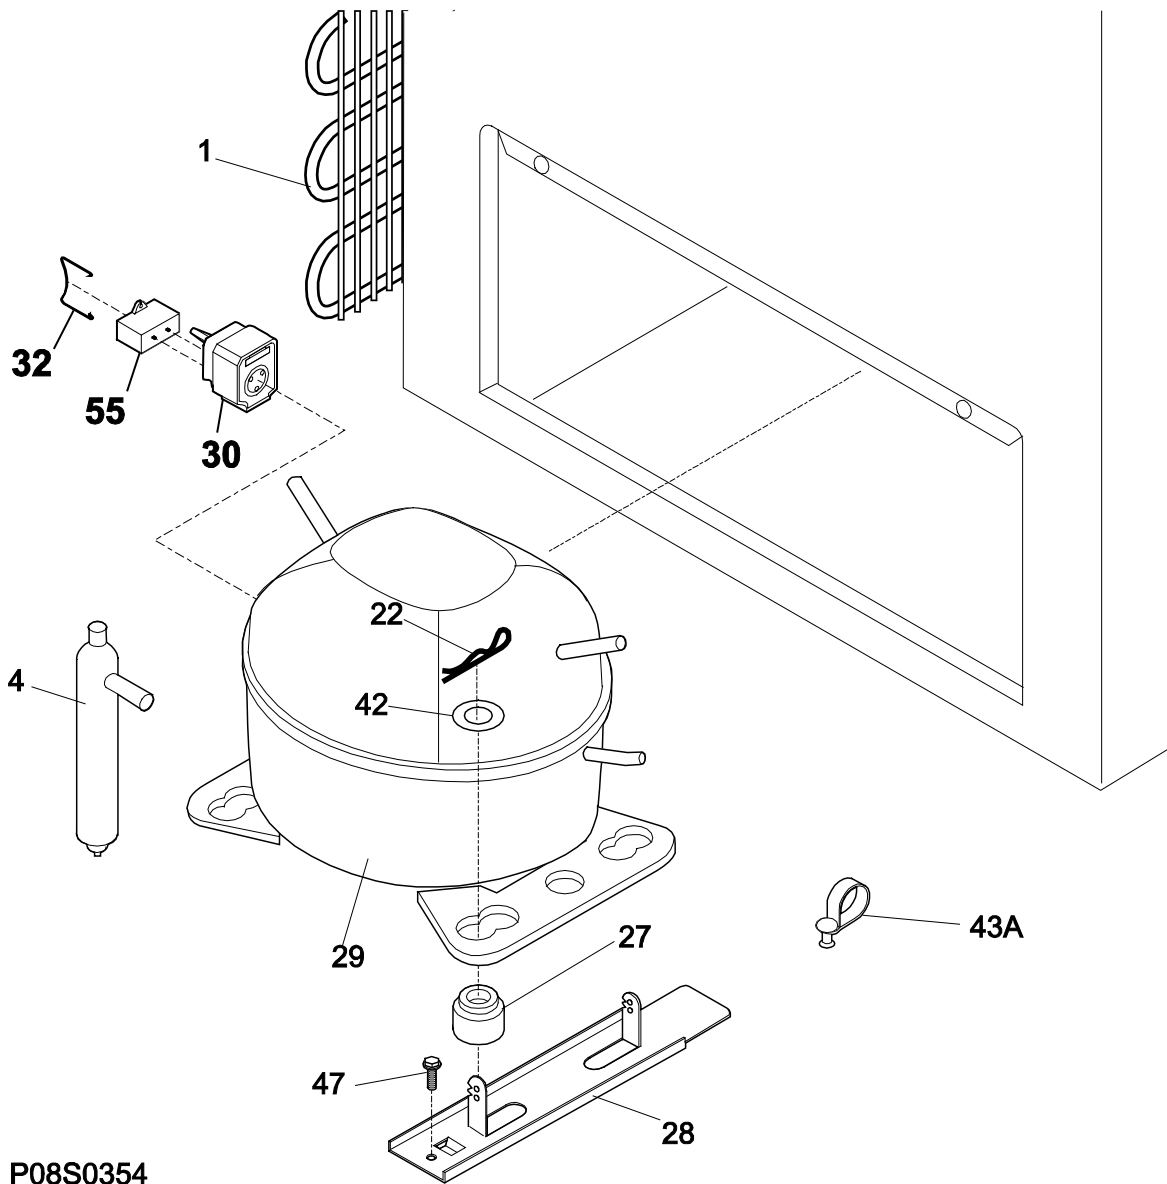

SYSTEM

P08S0354

SYSTEM

POS. NO	PART NO.	DESCRIPTION
1 #	5303280307	Condenser
4 #	297396820	Filter-dryer
5 #	297346211	Harness, main
22	216056401	Clip-compressor mtg
27	5308002681	Grommet, compressor
28	5304464023	Support, compressor
29 #	297438450	Compressor, DJK51C
30	297259505	Controller, compressor
32	216954300	Clip, controller
42	216232701	Washer, flat
43A	5303212614	Clip, harness mount
47	216629601	Screw, hex washer head, 10-16 x 0.500, tapping
55	297286802	Capacitor-run, 250 VA, 12 MF
86	216036601	Screw, RWHD, 8-32A x 0.500, GX-CA
* #	297439100	Heat Exchanger
*	216858001	Screw, 8-18x.50 AB, #10