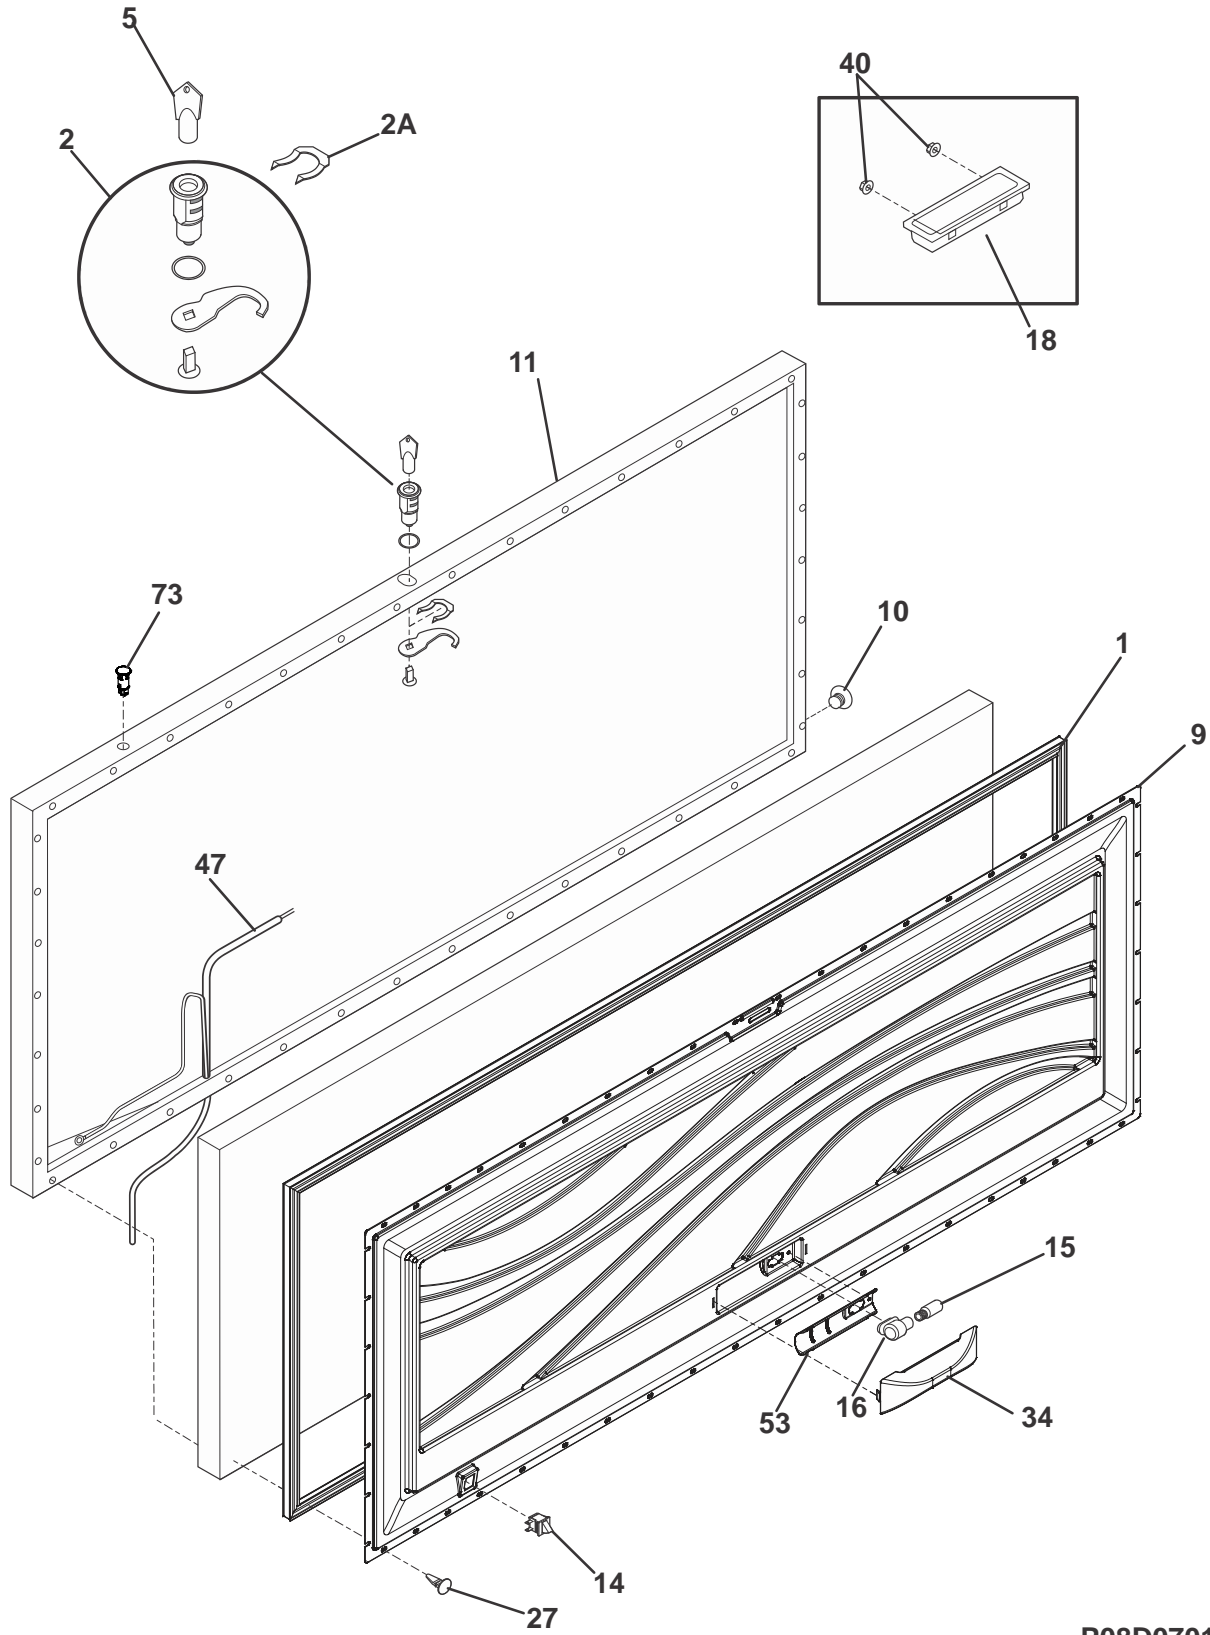

## Factory Parts Catalog

Product No.	KCCF160QWA
Series	Commercial
Color	white
Volts	115
Owner's Guide	A01063901
Market	North America

### **FREEZER CHEST**

Model No.  
**KCCF160QW**

Publication No.  
**5995660940**  
15/05/08  
(EN/SERVICE/)  
365

DOOR

P08D0701B

---

**DOOR**

---

POS. NO	PART NO.	DESCRIPTION
1	216481301	Gasket-door, white
2	297090100	Lock Assy
2A	297090900	Clip, spring
5	297147700	Key, lock
9	297376000	Panel-inner door, frzr
10	216923001	Plug button, 1/4", white
11	216130026	Panel-outer door, white
15	297070300	Light Bulb, 25W, 130V
16	297139501	Socket, light/lamp, 25 W
18	297034202	Handle, recessed, chrome, w/gasket
27	5303212828	Clip, panel mtg
27*	5304406520	Clip, panel mtg kit, (40)
34	297438600	Shield, light
40	216922700	Fastener, .330 dia stud, handle, (2)
47	216629601	Screw, hex washer head, 10-16 x 0.500, tapping
47	216819900	Wiring Harness, lid/defrost, with light
53	5304493988	Shield, heat
71	5303302714	Screw, #8-18 x .75
73	5304495394	Light signal, round, green
*	5303925098	Insulation
*	216858001	Screw, 8-18x.50 AB, #10