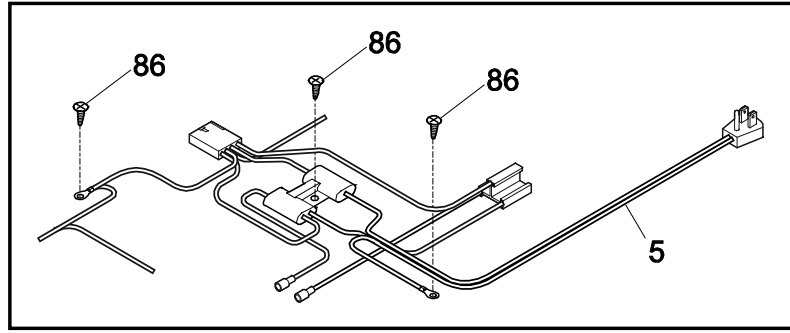

SYSTEM

P08S0354

SYSTEM

POS. NO	PART NO.	DESCRIPTION
1 #	5303280307	Condenser
4 #	297396820	Filter-dryer
5 #	297346211	Harness, main
22	216056401	Clip-compressor mtg
27	5308002681	Grommet, compressor
28	5304464023	Support, compressor
29 #	297438450	Compressor, DJK51C
30	297259505	Controller, compressor
32	216954300	Clip, controller
42	216232701	Washer, flat
43A	5303212614	Clip, harness mount
47	216629601	Screw, hex washer head, 10-16 x 0.500, tapping
55	297286802	Capacitor-run, 250 VA, 12 MF
86	216036601	Screw, RWHD, 8-32A x 0.500, GX-CA
* #	297439100	Heat Exchanger
*	216858001	Screw, 8-18x.50 AB, #10