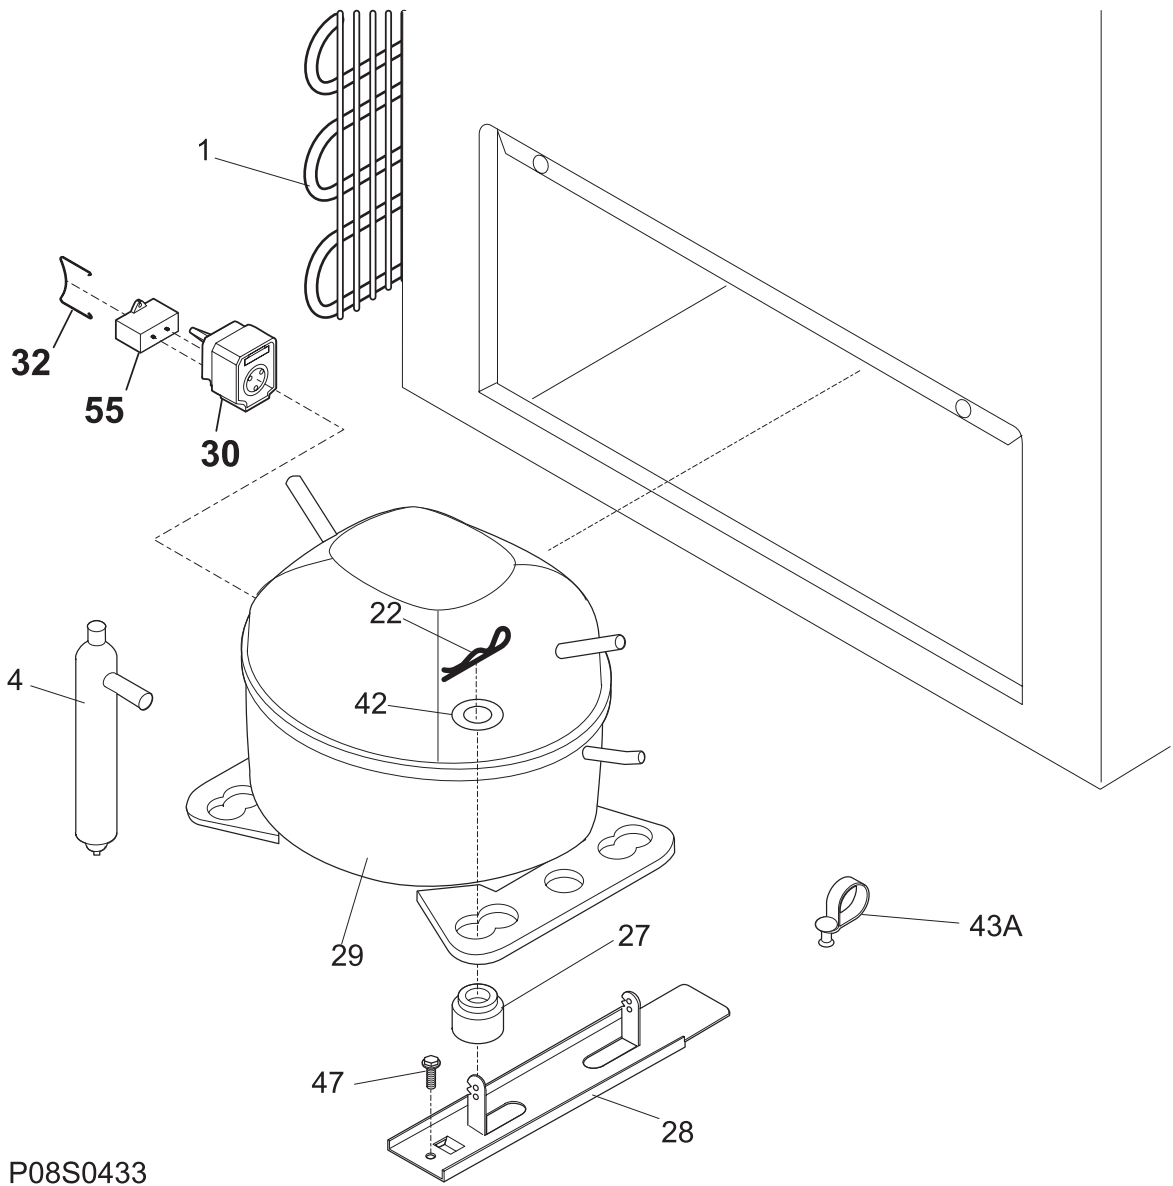

Publication No.
5995558573
10/01/26
(EN/SERVICE/MLR)
365

FREEZER CHEST

Model No.
KCG200GW

Copyright © 2010 Electrolux Home Products, Inc.
All rights reserved.

DOOR

A08D0001

DOOR

POS. NO	PART NO.	DESCRIPTION
1	216620613	Lid, chest freezer, glass, upper
2	216621200	Lock Assy, frzr lid
3	216620713	Lid, chest freezer, glass, lower
5	216621300	Key, frzr lid lock

CABINET

CABINET

POS. NO	PART NO.	DESCRIPTION
3	216502600	Plug, drain, interior
4	297013600	Plug, drain, exterior
5	216620513	Frame, outer
6	216955513	Breaker, hinge side
11	216955500	Breaker, chest end, (2)
12	297146600	Nameplate, Commercial
18	216707201	Knob, temp control
21#	216714601	Control temperature
30	216110700	Breaker, corners
59	297117901	Basket, chest freezer
62	5304460602	Screw, cr truss head, 8-18AB x 0.750
75	216034301	Panel, access, white
100	216995210	Track, basket
104	297070100	Thermometer
120	216621000	Caster
150	216997400	Support, track-basket
*	216649700	CASTER PACK, 4 casters, wrench, 16 screws
*	5303305324	Paint, touch-up, white

SYSTEM

P08S0433

SYSTEM

POS. NO	PART NO.	DESCRIPTION
1 #	5303280307	Condenser
4	216987500	Drier-filter
5 #	216987200	Harness-main
22	216056401	Clip-compressor mtg
27	5308002681	Grommet, compressor
28	5304464023	Support, compressor
29 #	297223402	Compressor, w/o electricals
30	216954228	Controller
32	216954300	Clip, controller
42	216232701	Washer, flat
43A	5303212614	Clip, harness mount
47	216629601	Screw, hex washer head, 10-16 x 0.500, tapping
55	218909913	Capacitor, run, 220 VAC, 15 microfarad
85	216533500	Wire, ground
86	216036601	Screw, RWHD, 8-32A x 0.500, GX-CA
*	297102800	Spacer-tube