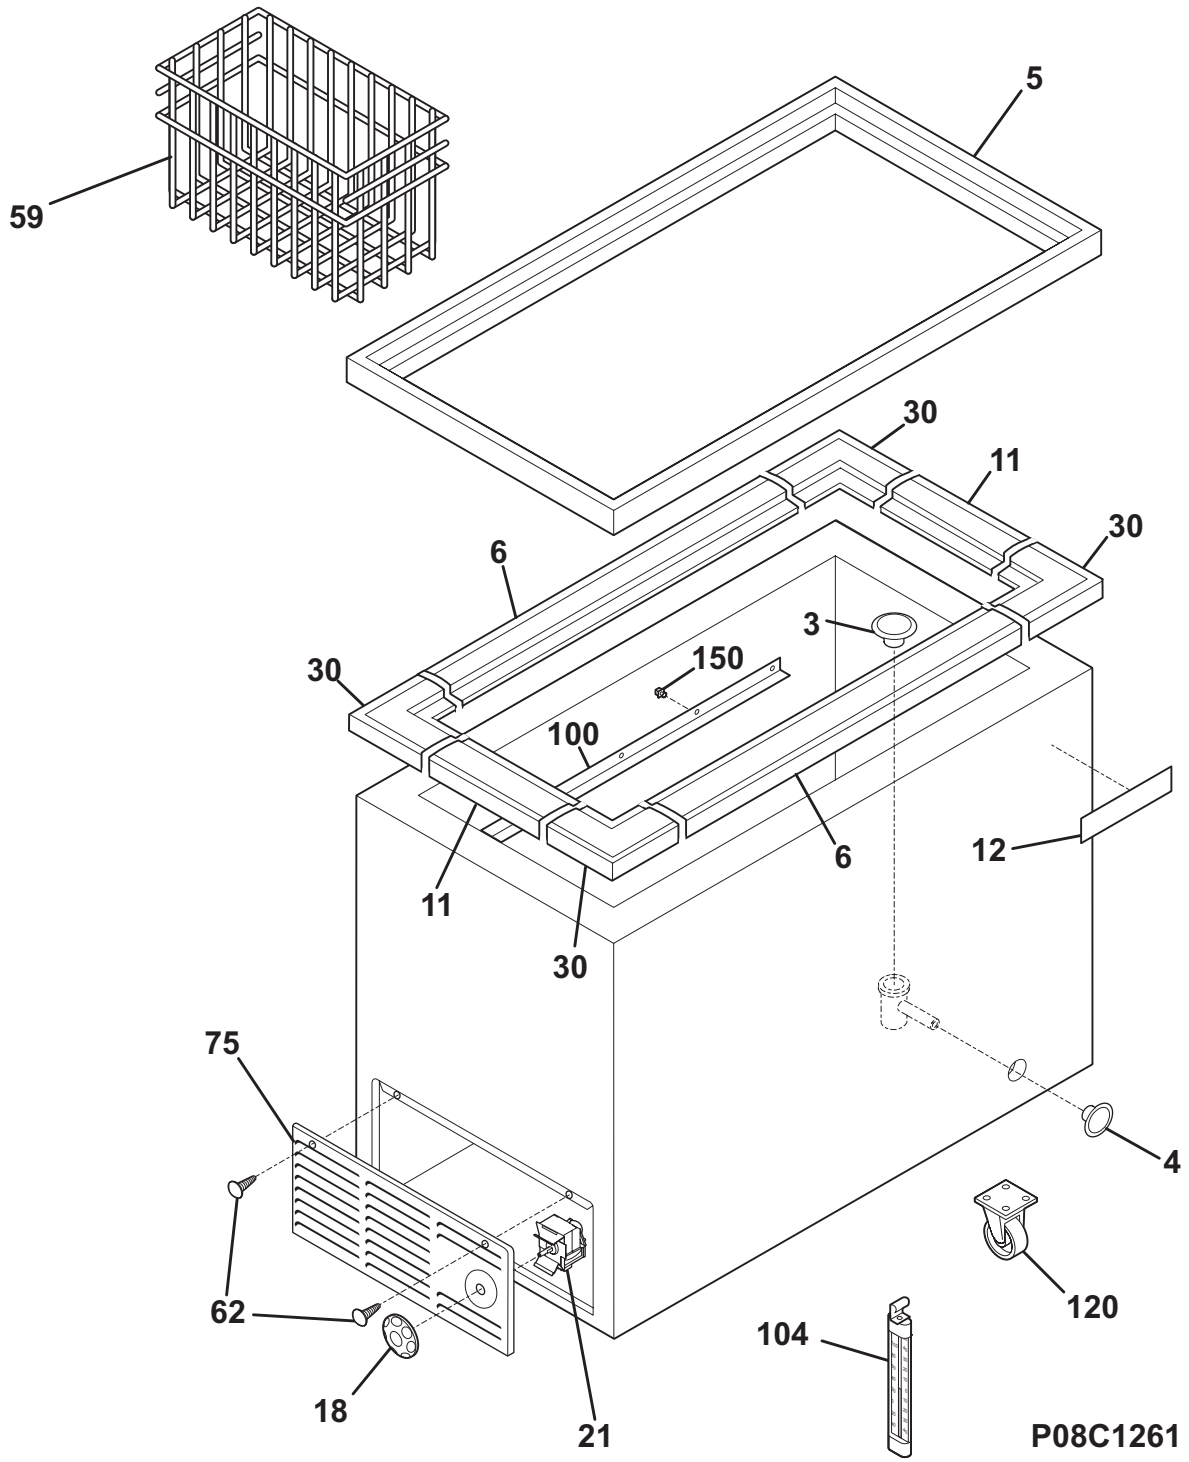

Publication No.
5995558573
10/01/26
(EN/SERVICE/MLR)
365

FREEZER CHEST

Model No.
KCG200GW

Copyright © 2010 Electrolux Home Products, Inc.
All rights reserved.

DOOR

A08D0001

DOOR

POS. NO	PART NO.	DESCRIPTION
1	216620613	Lid, chest freezer, glass, upper
2	216621200	Lock Assy, frzr lid
3	216620713	Lid, chest freezer, glass, lower
5	216621300	Key, frzr lid lock

CABINET

CABINET

POS. NO	PART NO.	DESCRIPTION
3	216502600	Plug, drain, interior
4	297013600	Plug, drain, exterior
5	216620513	Frame, outer
6	216955513	Breaker, hinge side
11	216955500	Breaker, chest end, (2)
12	297146600	Nameplate, Commercial
18	216707201	Knob, temp control
21#	216714601	Control temperature
30	216110700	Breaker, corners
59	297117901	Basket, chest freezer
62	5304460602	Screw, cr truss head, 8-18AB x 0.750
75	216034301	Panel, access, white
100	216995210	Track, basket
104	297070100	Thermometer
120	216621000	Caster
150	216997400	Support, track-basket
*	216649700	CASTER PACK, 4 casters, wrench, 16 screws
*	5303305324	Paint, touch-up, white

SYSTEM

P08S0433

SYSTEM

POS. NO	PART NO.	DESCRIPTION
1 #	5303280307	Condenser
4	216987500	Drier-filter
5 #	216987200	Harness-main
22	216056401	Clip-compressor mtg
27	5308002681	Grommet, compressor
28	5304464023	Support, compressor
29 #	297223402	Compressor, w/o electricals
30	216954228	Controller
32	216954300	Clip, controller
42	216232701	Washer, flat
43A	5303212614	Clip, harness mount
47	216629601	Screw, hex washer head, 10-16 x 0.500, tapping
55	218909913	Capacitor, run, 220 VAC, 15 microfarad
85	216533500	Wire, ground
86	216036601	Screw, RWHD, 8-32A x 0.500, GX-CA
*	297102800	Spacer-tube