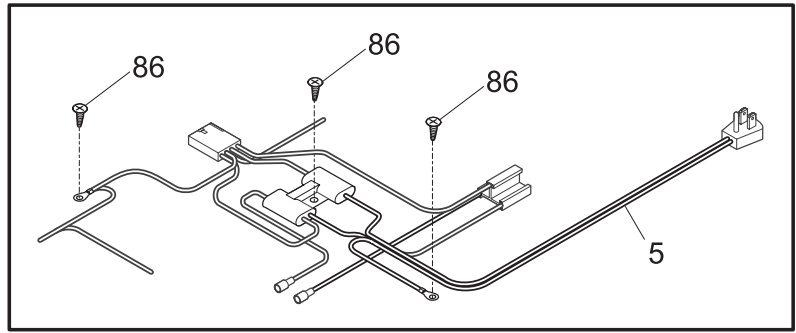

Publication No.
5995558573
10/01/26
(EN/SERVICE/MLR)
365

FREEZER CHEST

Model No.
KCG200GW

Copyright © 2010 Electrolux Home Products, Inc.
All rights reserved.

DOOR

A08D0001

DOOR

POS. NO	PART NO.	DESCRIPTION
1	216620613	Lid, chest freezer, glass, upper
2	216621200	Lock Assy, frzr lid
3	216620713	Lid, chest freezer, glass, lower
5	216621300	Key, frzr lid lock

SYSTEM

P08S0433

SYSTEM

POS. NO	PART NO.	DESCRIPTION
1 #	5303280307	Condenser
4	216987500	Drier-filter
5 #	216987200	Harness-main
22	216056401	Clip-compressor mtg
27	5308002681	Grommet, compressor
28	5304464023	Support, compressor
29 #	297223402	Compressor, w/o electricals
30	216954228	Controller
32	216954300	Clip, controller
42	216232701	Washer, flat
43A	5303212614	Clip, harness mount
47	216629601	Screw, hex washer head, 10-16 x 0.500, tapping
55	218909913	Capacitor, run, 220 VAC, 15 microfarad
85	216533500	Wire, ground
86	216036601	Screw, RWHD, 8-32A x 0.500, GX-CA
*	297102800	Spacer-tube