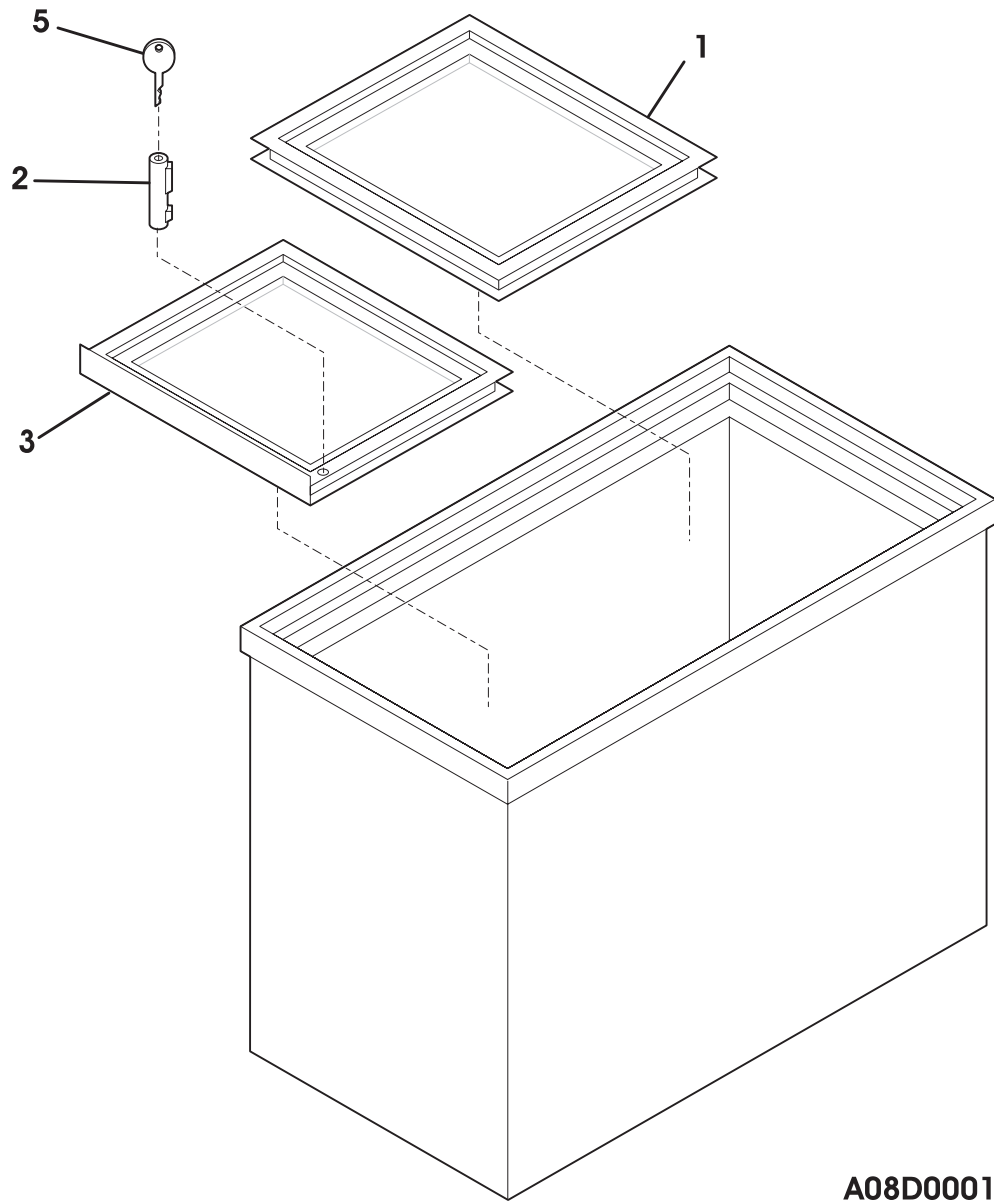

Kelvinator 

Factory Parts Catalog

Product No.	KCG200GW2
Series	134A
Color	white
Volts	115V
Owner's Guide	297147500
Market	North America

 **Electrolux**

Electrolux Major Appliances
North & Latin America
P.O. BOX 212378
AUGUSTA, GA 30917

Publication No.
5995558573
10/01/26
(EN/SERVICE/MLR)
365

FREEZER CHEST

Model No.
KCG200GW

Copyright © 2010 Electrolux Home Products, Inc.
All rights reserved.

DOOR

A08D0001

DOOR

POS. NO	PART NO.	DESCRIPTION
1	216620613	Lid, chest freezer, glass, upper
2	216621200	Lock Assy, frzr lid
3	216620713	Lid, chest freezer, glass, lower
5	216621300	Key, frzr lid lock