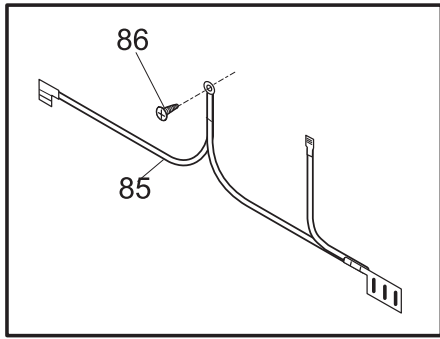

Publication No.
5995558573
10/01/26
(EN/SERVICE/MLR)
365

FREEZER CHEST

Model No.
KCG200GW

Copyright © 2010 Electrolux Home Products, Inc.
All rights reserved.

DOOR

A08D0001

DOOR

POS. NO	PART NO.	DESCRIPTION
1	216620613	Lid, chest freezer, glass, upper
2	216621200	Lock Assy, frzr lid
3	216620713	Lid, chest freezer, glass, lower
5	216621300	Key, frzr lid lock

SYSTEM

P08S0433

SYSTEM

POS. NO	PART NO.	DESCRIPTION
1 #	5303280307	Condenser
4	216987500	Drier-filter
5 #	216987200	Harness-main
22	216056401	Clip-compressor mtg
27	5308002681	Grommet, compressor
28	5304464023	Support, compressor
29 #	297223402	Compressor, w/o electricals
30	216954228	Controller
32	216954300	Clip, controller
42	216232701	Washer, flat
43A	5303212614	Clip, harness mount
47	216629601	Screw, hex washer head, 10-16 x 0.500, tapping
55	218909913	Capacitor, run, 220 VAC, 15 microfarad
85	216533500	Wire, ground
86	216036601	Screw, RWHD, 8-32A x 0.500, GX-CA
*	297102800	Spacer-tube