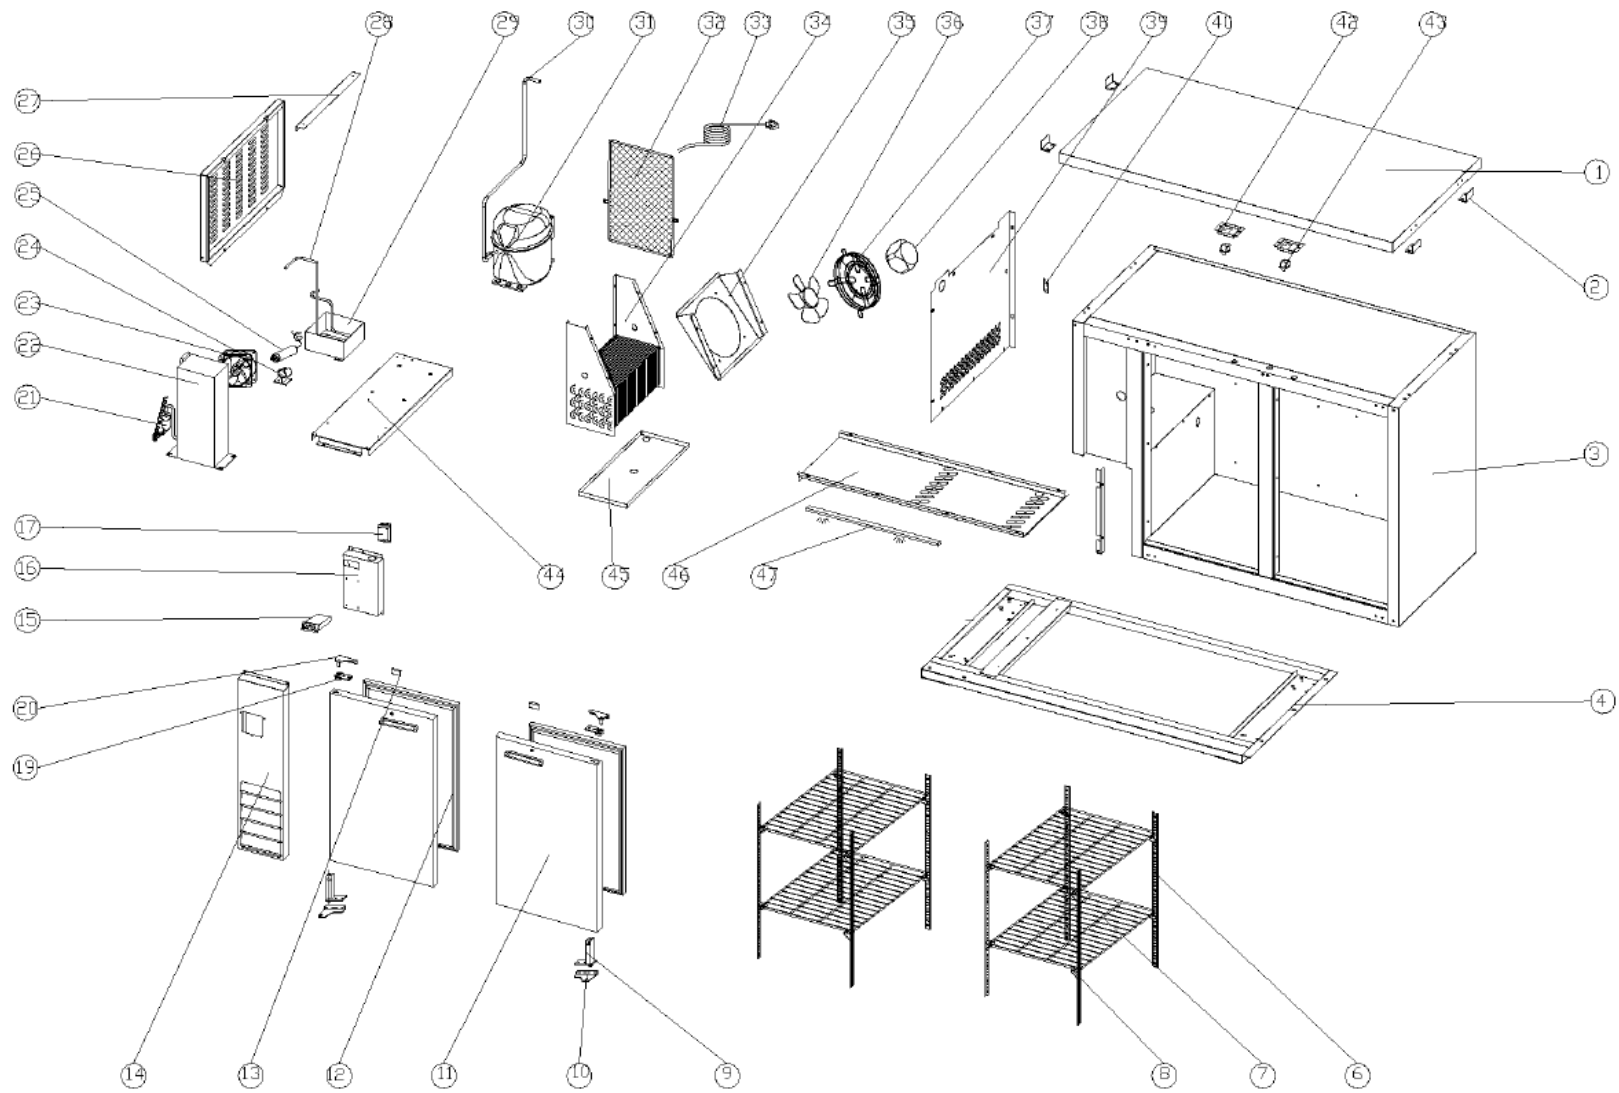

29	WATER BOX	ALL	1PC	0USI48	KCHBB60SS	738306
30	SUCTION PIPE	ALL	1PC	0USI93	KCHBB60SS	738306
31	COMPRESSOR	ALL	1PC	0USF32	KCHBB60SS	738306
31a	COMPRESSOR ELECTRICAL COMPONENT SET	ALL	1PC	0USDF8	KCHBB60SS	738306
32	UNIT ROOM GRILL	ALL	1PC	0USI83	KCHBB60SS	738306
32a	LOCATION KNOB	ALL	2PCS	0USH46	KCHBB60SS	738306
33	PLUG	ALL	1PC	0USI53	KCHBB60SS	738306
34	EVAPORATOR	<24020022	1PC	0USJ16	KCHBB60SS	738306
		≥24020022	1PC	0USO55	KCHBB60SS	738306
34a	Evaporator Temperature Sensor Probe	ALL	1PC	0USC6Q	KCHBB60SS	738306
35	FAN SUPPORT	ALL	1PC	0USK43	KCHBB60SS	738306
36	EVAPORATOR FAN BLADE	ALL	1PC	0USI52	KCHBB60SS	738306
37	EVAPORATOR FAN GRILL	ALL	1PC	0USI25	KCHBB60SS	738306
38	EVAPORATOR FAN MOTOR	ALL	1PC	0USF16	KCHBB60SS	738306
39	EVAPORATOR COVER	ALL	1PC	0USJ24	KCHBB60SS	738306
40	SENSOR FIXED CLIP	ALL	1PC	0USM10	KCHBB60SS	738306
42	DOOR SWITCH BOX	ALL	2PC	0USF88	KCHBB60SS	738306
43	DOOR SWITCH	ALL	2PC	0USI59	KCHBB60SS	738306
44	UNIT BOARD	ALL	1PC	0USK42	KCHBB60SS	738306
45	EVAPORATOR WATER PAN	ALL	1PC	0USJ21	KCHBB60SS	738306
46	AIR FLOW CONDUCT BOARD	ALL	1PC	0USK44	KCHBB60SS	738306
47	LAMP	ALL	1PC	0USI56	KCHBB60SS	738306

KELVINATOR COMMERCIAL
KCHBB60SS - exploded view