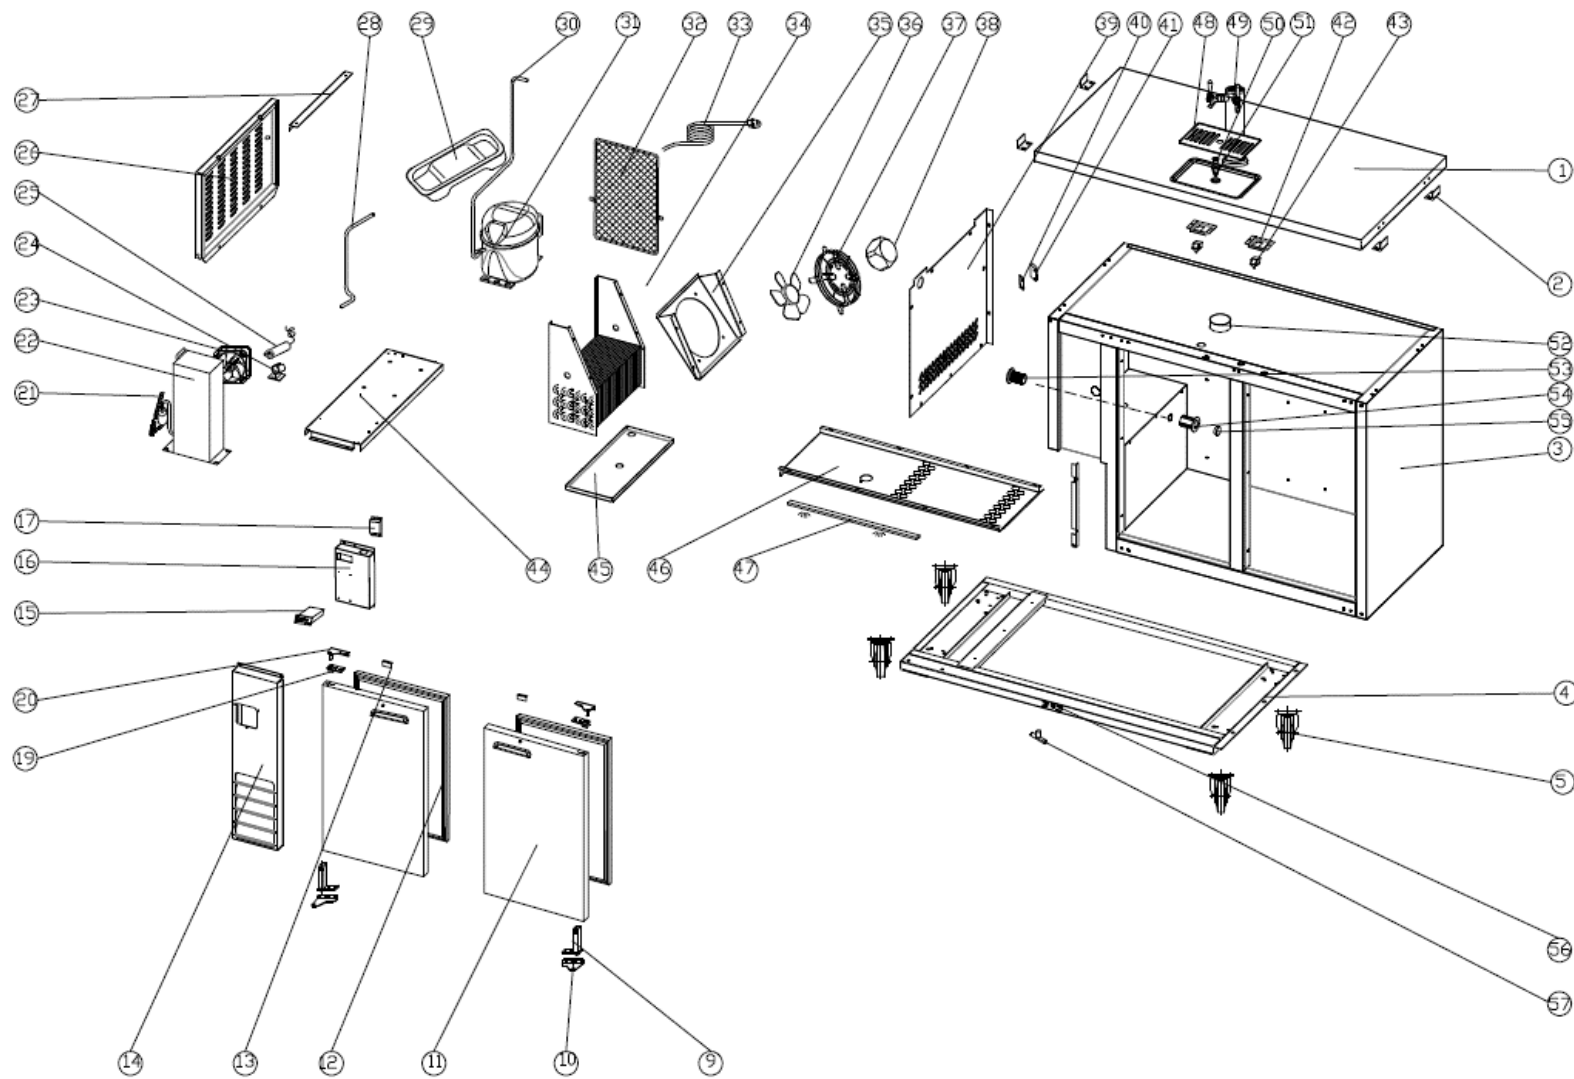

31a	COMPRESSOR ELECTRICAL COMPONENT SET	ALL	1PC	0USDF8	KCHBBD2D1T	738296
32	UNIT ROOM GRILL	ALL	1PC	0USI83	KCHBBD2D1T	738296
32a	LOCATION KNOB	ALL	2PCS	0USH46	KCHBBD2D1T	738296
33	PLUG	ALL	1PC	0USI53	KCHBBD2D1T	738296
34	EVAPORATOR	<24020022	1PC	0USJ16	KCHBBD2D1T	738296
		≥24020022	1PC	0USO55	KCHBBD2D1T	738296
34a	Evaporator Temperature Sensor Probe	ALL	1PC	0USC6Q	KCHBBD2D1T	738296
35	FAN SUPPORT	ALL	1PC	0USK43	KCHBBD2D1T	738296
36	EVAPORATOR FAN BLADE	ALL	1PC	0USI52	KCHBBD2D1T	738296
37	EVAPORATOR FAN GRILL	ALL	1PC	0USI25	KCHBBD2D1T	738296
38	EVAPORATOR FAN MOTOR	ALL	1PC	0USF16	KCHBBD2D1T	738296
39	EVAPORATOR COVER	ALL	1PC	0USJ24	KCHBBD2D1T	738296
41	SENSOR FIXED CLIP	ALL	1PC	0USM10	KCHBBD2D1T	738296
42	DOOR SWITCH BOX	ALL	2PC	0USF88	KCHBBD2D1T	738296
43	DOOR SWITCH	ALL	2PCS	0USF85	KCHBBD2D1T	738296
44	UNIT BOARD	ALL	1PC	0USK42	KCHBBD2D1T	738296
45	EVAPORATOR WATER PAN	ALL	1PC	0USJ21	KCHBBD2D1T	738296
46	AIR FLOW CONDUCT BOARD	ALL	1PC	0USK46	KCHBBD2D1T	738296
48	BEER FILTER BOARD	ALL	1PC	0USJ36	KCHBBD2D1T	738296
49	BEER DISPENSER - 2 Faucet	ALL	1PC	0USJ01	KCHBBD2D1T	738296
50	DRAIN PIPE(A INT)	ALL	1PC	096263	KCHBBD2D1T	738296
51	DRAIN PIPE(B EXT)	ALL	1PC	0USG04	KCHBBD2D1T	738296
52	BIG TUBE	ALL	1PC	0USI92	KCHBBD2D1T	738296
53	CO2 PIPE THREADING PIPE(INT)	ALL	1PC	0USI80	KCHBBD2D1T	738296
54	CO2 PIPE THREADING PIPE(EXT)	ALL	1PC	0USI79	KCHBBD2D1T	738296
55	THREADING PIPE COVER	ALL	1PC	0USI96	KCHBBD2D1T	738296
56	CO2 TEE JOINT FIXER	ALL	1PC	0USI54	KCHBBD2D1T	738296
57	CO2 TEE JOINT	ALL	1PC	0USI99	KCHBBD2D1T	738296

EXPLODE DRAWING OF KCHBBD2D1T