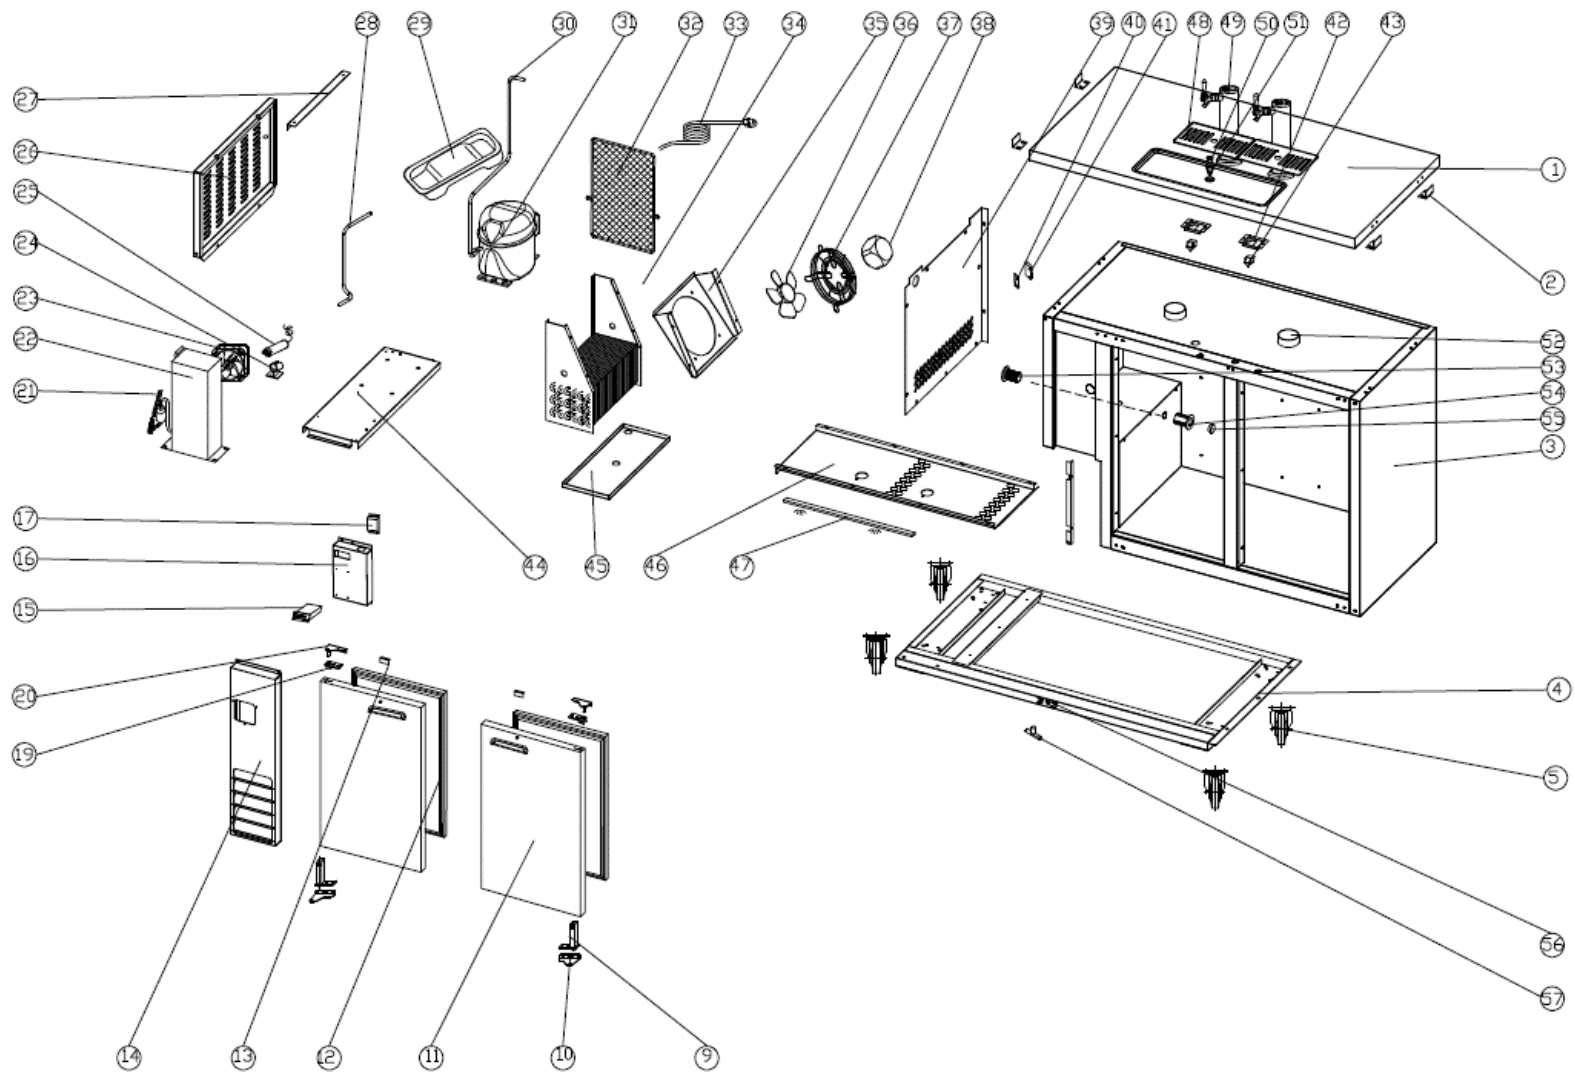

31a	COMPRESSOR ELECTRICAL COMPONENT SET	ALL	1PC	0USDF8	KCHBBD2D2T	738297
32	UNIT ROOM GRILL	ALL	1PC	0USI83	KCHBBD2D2T	738297
32a	LOCATION KNOB	ALL	2PCS	0USH46	KCHBBD2D2T	738297
33	PLUG	ALL	1PC	0USI53	KCHBBD2D2T	738297
34	EVAPORATOR	<24020022	1PC	0USJ16	KCHBBD2D2T	738297
		≥24020022	1PC	0USO55	KCHBBD2D2T	738297
34a	Evaporator Temperature Sensor Probe	ALL	1PC	0USC6Q	KCHBBD2D2T	738297
35	FAN SUPPORT	ALL	1PC	0USK43	KCHBBD2D2T	738297
36	EVAPORATOR FAN BLADE	ALL	1PC	0USI52	KCHBBD2D2T	738297
37	EVAPORATOR FAN GRILL	ALL	1PC	0USI25	KCHBBD2D2T	738297
38	EVAPORATOR FAN MOTOR	ALL	1PC	0USF16	KCHBBD2D2T	738297
39	EVAPORATOR COVER	ALL	1PC	0USJ24	KCHBBD2D2T	738297
41	SENSOR FIXED CLIP	ALL	1PC	0USM10	KCHBBD2D2T	738297
42	DOOR SWITCH BOX	ALL	2PCS	0USF88	KCHBBD2D2T	738297
43	DOOR SWITCH	ALL	2PCS	0USF85	KCHBBD2D2T	738297
44	UNIT BOARD	ALL	1PC	0USK42	KCHBBD2D2T	738297
45	EVAPORATOR WATER PAN	ALL	1PC	0USJ21	KCHBBD2D2T	738297
46	AIR FLOW CONDUCT BOARD	ALL	1PC	0USK47	KCHBBD2D2T	738297
48	BEER FILTER BOARD	ALL	2PCS	0USJ36	KCHBBD2D2T	738297
49	BEER DISPENSER - 1 Faucet	ALL	2PCS	0USJ00	KCHBBD2D2T	738297
50	DRAIN PIPE(A INT)	ALL	1PC	096263	KCHBBD2D2T	738297
51	DRAIN PIPE(B EXT)	ALL	1PC	0USG04	KCHBBD2D2T	738297
52	BIG TUBE	ALL	2PCS	0USI92	KCHBBD2D2T	738297
53	CO2 PIPE THREADING PIPE(INT)	ALL	1PC	0USI80	KCHBBD2D2T	738297
54	CO2 PIPE THREADING PIPE(EXT)	ALL	1PC	0USI79	KCHBBD2D2T	738297
55	THREADING PIPE COVER	ALL	1PC	0USI96	KCHBBD2D2T	738297
56	CO2 TEE JOINT FIXER	ALL	1PC	0USI54	KCHBBD2D2T	738297
57	CO2 TEE JOINT	ALL	1PC	0USI99	KCHBBD2D2T	738297

EXPLODE DRAWING OF KCHBBD2D2T