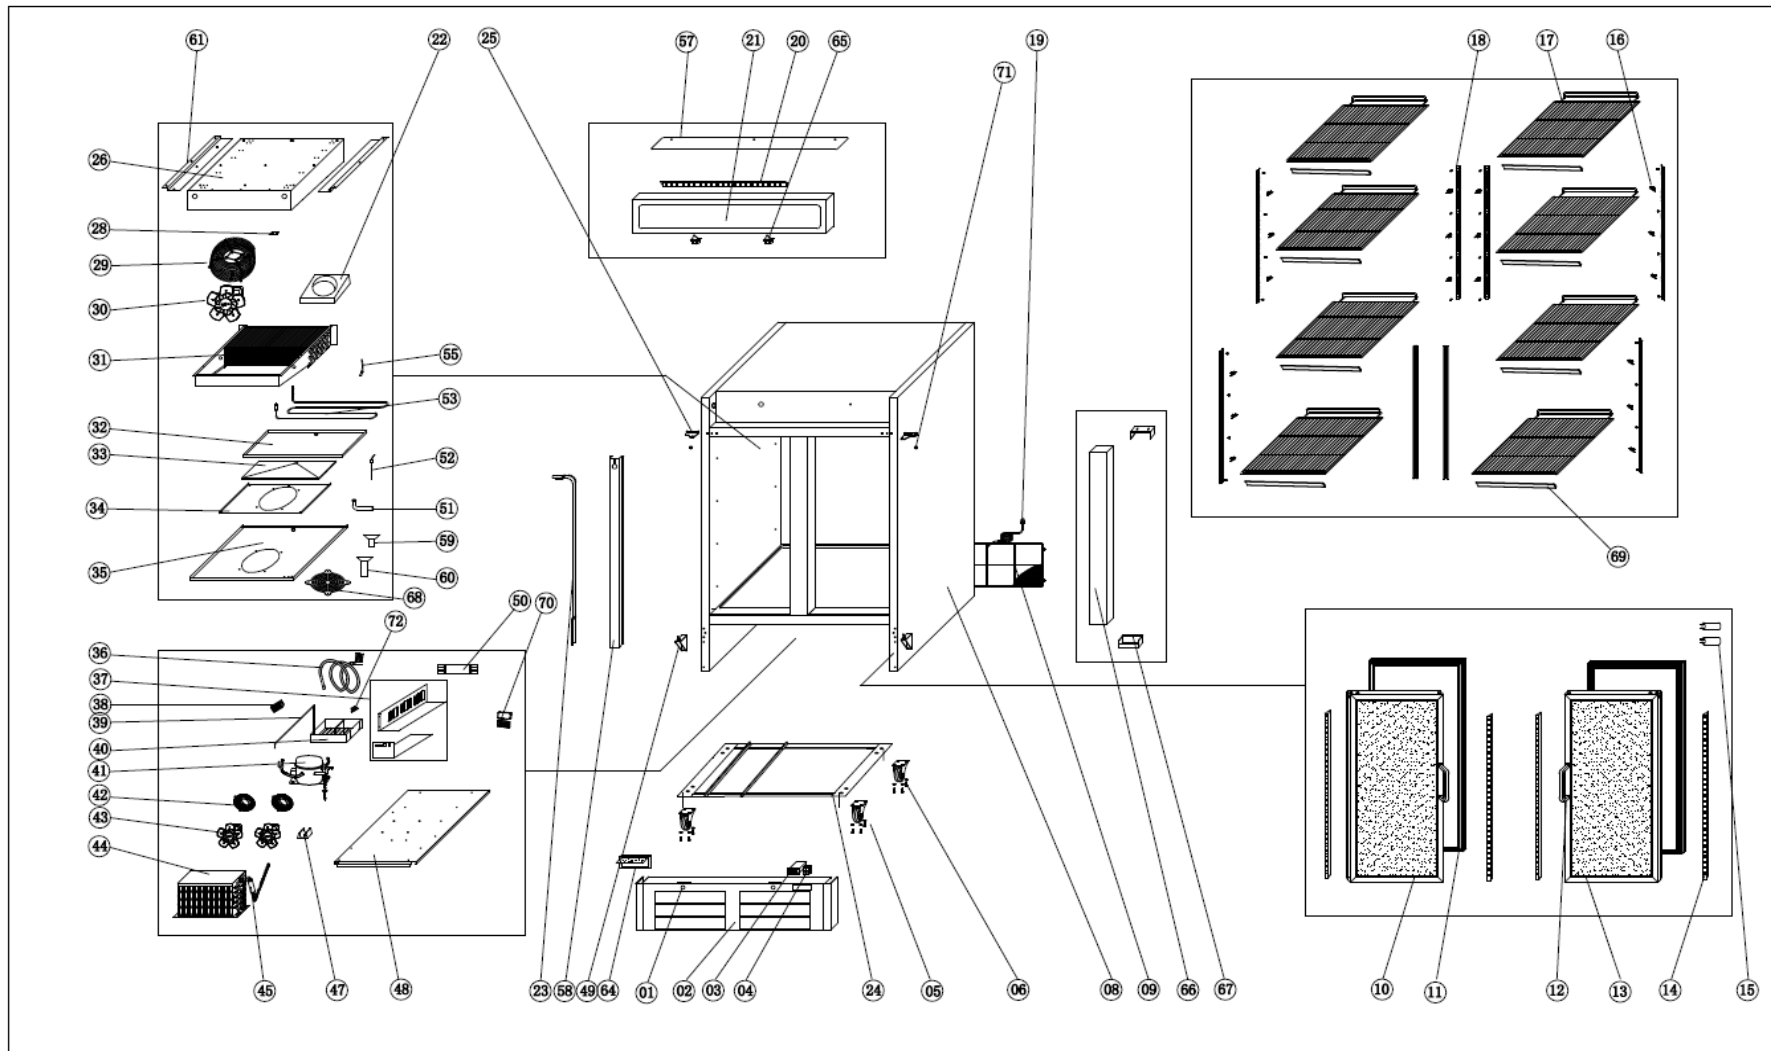

34	CIRCLE FAN SUPPORT	ALL	1PC	0USF20	KCHGM48F	738309
35	CIRCLE FAN COVER	<14920814	1PC	0USJ72	KCHGM48F	738309
		≥14920814	1PC	0USDIP	KCHGM48F	738309
36	HELIX SUCTION PIPE+CAPILLARY B	ALL	1PC	0USO40	KCHGM48F	738309
37	JUNCTION BOX SUPPORT	ALL	1PC	0USL45	KCHGM48F	738309
38	CABLE CONNECTOR	ALL	1PC	0USF09	KCHGM48F	738309
39	DISCHARGE PIPE	ALL	1PC	0USO41	KCHGM48F	738309
40	WATER BOX	ALL	1PC	0USI29	KCHGM48F	738309
41	Compressor	ALL	1PC	0USF30	KCHGM48F	738309
41a	COMPRESSOR ELECTRICAL COMPONENT SET	ALL	1PC	0USDF6	KCHGM48F	738309
42	BASKET GUARD GRILLS	ALL	2PCS	0USI81	KCHGM48F	738309
43	CONDENSER FAN	ALL	2PCS	0USF40	KCHGM48F	738309
43	CONDENSER FAN	ALL	2PCS	0USDGW	KCHGM48F	738309
43a	CONDENSER FAN BLADE	ALL	2PCS	0USI52	KCHGM48F	738309
44	Condenser	ALL	1PC	0USF33	KCHGM48F	738309
45	FILTER DRIER	ALL	1PC	0USG66	KCHGM48F	738309
45a	CAPILLARY	ALL	1PC	0USL51	KCHGM48F	738309
47	DRIER SUPPORT	ALL	1PC	0USI78	KCHGM48F	738309
48	UNIT BOARD	ALL	1PC	0USJ71	KCHGM48F	738309
49	DOOR HINGE /DOWN RIGHT	ALL	1PC	0USF75	KCHGM48F	738309
49a	DOOR HINGE /DOWN LEFT	ALL	1PC	0USN70	KCHGM48F	738309
50	LED POWER SUPPLIER	ALL	1PC	0USH35	KCHGM48F	738309
51	WATER PIPE	ALL	1PC	0USI36	KCHGM48F	738309
52	Water Pipe Heater	ALL	1PC	0USI37	KCHGM48F	738309
53	DEFROST HEATING ELEMENT	ALL	1PC	0USF54	KCHGM48F	738309
55	PROTECTOR FOR HEATING ELEMENT	ALL	1PC	0USH71	KCHGM48F	738309
57	LAMP COVER PROTECTOR	ALL	1PC	0USJ85	KCHGM48F	738309
58	SUCTION PIPE COVER	ALL	1PC	0USH83	KCHGM48F	738309
59	Drain Pipe (A Int)	ALL	1PC	096263	KCHGM48F	738309
60	DRAIN PIPE(B EXT)	ALL	1PC	096261	KCHGM48F	738309
61	SUPPORT OF EVAPORATOR LEFT	ALL	1PC	0USL60	KCHGM48F	738309
61a	SUPPORT OF EVAPORATOR RIGHT	ALL	1PC	0USL60	KCHGM48F	738309
64	THERMOSTAT COVER	ALL	1PC	0USJ39	KCHGM48F	738309
64a	Thermostat Box ; Black	ALL	1PC	0USC4G	KCHGM48F	738309
65	DOOR SWITCH	ALL	2PCS	0USF85	KCHGM48F	738309
66	MIDDLE GIRDER	ALL	1PC	0USC6F	KCHGM48F	738309
67	MIDDLE GIRDER FIXER	ALL	2PCS	0USH58	KCHGM48F	738309
68	Fan Grill	ALL	1PC	0USG62	KCHGM48F	738309
69	Label Support	ALL	8PCS	0USN81	KCHGM48F	738309
70	Controller Protector box	ALL	1PC	0USN72	KCHGM48F	738309
70a	Controller Protector cover	ALL	1PC	0USN73	KCHGM48F	738309
71	HINGE AXIS JACKET	ALL	2PCS	0USN74	KCHGM48F	738309
72	DRAIN FIXER	ALL	1PC	0USN75	KCHGM48F	738309

EXPLODE OF KCHGM48F