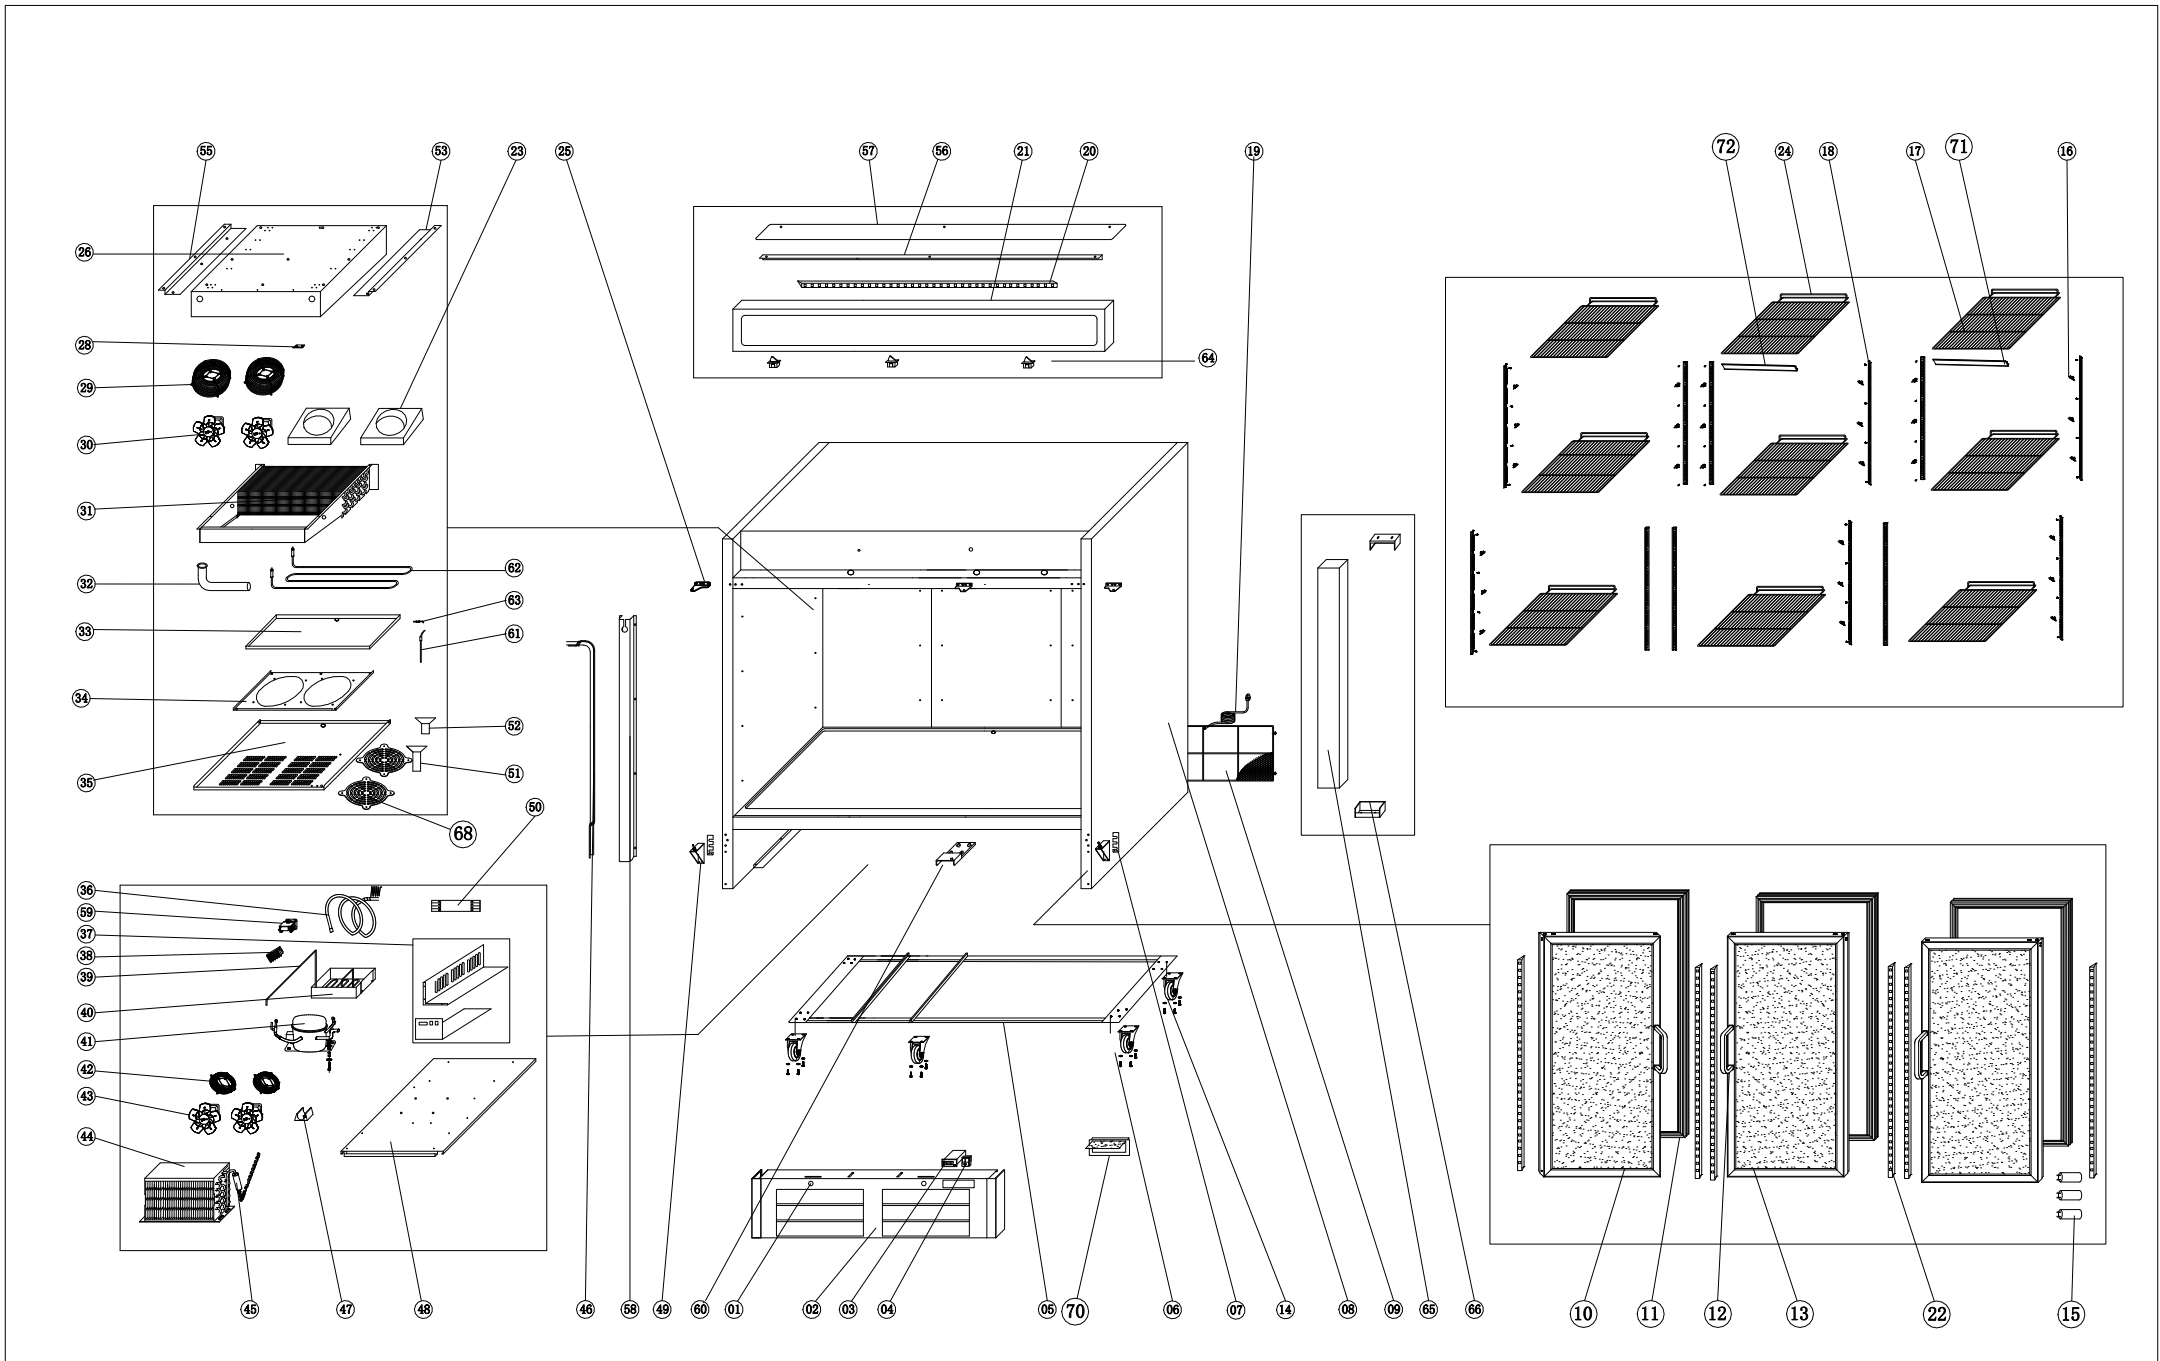

EXPLODE OF KCHGM72F (R404a Version)

SPARE PARTS LIST OF KCHGM72F - E-HGD72FDV- R404 Gas Version

NO.	ELECTROLUX PNC	NAME	ERP CODE	QTY.	MATERIAL	REMARK
1	096258	LOCK (with key)	107130008	3PCS		
2	0USG75	FRONT PANEL	5114000120	1PC		
3	0USH92	THERMOSTAT CONTROLLER	104020003	1PC		D60-002M
	0USC4F	Inner Chest Temperature Sensor Probe	XR60C-TempSensorProbe-738265	1PC		Black
4	0USI58	MAIN SWITCH	104090001	1PC		
5	0USC4L	SUPPORT OF UNIT BOARD	5105000042	2PCS		
6	0USF04	BRAKE WHEEL	107050002	3PCS		
7	0USI26	WASHER OF DOWN HINGE	5202000017	2PCS		
8		BODY	5102003109	1PC		
9	0USN95	UNIT ROOM COVER	109030018	1PC		
10	0USN93	DOOR/LEFT	112020042	1PC		
11	0USH01	GASKET	108270071	3PCS		
12	0USH05	GLASS DOOR HANDLE	107140026	3PCS		
	0USC6P	Handle Mounting Bolt	107210161	6PCS	STAINLESS	
13	0USN94	DOOR/RIGHT	112020041	2PCS		
14	0USH64	NORMAL WHEEL	107050001	3PCS		
	0USK96	Castor Mounting Bolt	107210128	24PCS		
	0USK97	Castor Mounting Locking Washer	107210245	24PCS		
	0USK98	Castor Mounting Flat Washer	107210235	24PCS		
15	0USN80	CAPACITOR FOR DOOR	112020080	3PCS		
16	0USH19	K SHAPE CLIP	107090002	36PCS		
17	0USC0T	Shelf (left/ Right)	109020227	8PCS		
18	0USN77	SHELF SUPPORT	103010025	12PCS		8 screw
19	0USN96	PLUG	104050016	1PC		
20	0USH30	LED LAMP	104070125	1PC		
21	0USH24	LAMP COVER	5114000964	1PC		
22	0USH39	LED STRIP(LEFT)	104070103	3PCS		
	0USH41	LED STRIP(RIGHT)	104070108	3PCS		
23	0USI39	WIND GUIDE FOAM	106050333	2PCS		
24	0USC0U	SHELF(MIDDLE)	109020374	4PCS		
25	0USF82	DOOR UP HINGE RIGHT	110110052	2PC		
	0USN78	DOOR UP HINGE LEFT	110110086	1PC		
26	0USL53	FIXED BOARD OF EVAPORATOR	5202000800	1PC		
28	0USM11	SENSOR FIXED CLIP	108110314	1PC	PLASTIC	WHITE
29	0USI24	WALL RING	109030001	2PCS		
30	0USF10	CIRCLE FAN	104030016	2PCS		
	0USC4K	EVAPORATOR FAN BLADE	104040005	2PCS		
31	0USN97	EVAPORATOR	5112000471	1PC		
	0USC6U	Evaporator Temperature Sensor Probe	XR60C-TempSensorProbe-738266	1PC		White
32	0USN98	DRAIN PIPE	108100018	1PC		
33	0USN99	EVAPORATOR WATER PAN	5112000164	1PC		
34	0USO00	CIRCLE FAN SUPPORT	5202000219	1PC		
35	0USO01	CIRCLE FAN COVER	5202000801	1PC		
36	0USO06	HELIX SUCTION PIPE+CAPILLARY B	113100008	1PC		
37	0USL43	JUNCTION BOX	5202000675	1PC		
	0USL55	JUNCTION BOX COVER	5202000049	1PC		
	0USL45	JUNCTION BOX SUPPORT	5202000677	1PC		
38	0USF09	CABLE CONNECTOR	104110005	1PC		
39	0USO03	DISCHARGE PIPE	113110089	1PC	COPPER	
40	0USI29	WATER BOX	108140003	1PC	PLASTIC	
41	0USO04	COMPRESSOR	104010239	1PC		
42	0USI82	BASKET GUARD GRILL	109030028	2PCS		
43	0USF15	CONDENSER FAN	104030022	2PCS		
	0USC4K	CONDENSER FAN BLADE	104040005	2PCS		
44	0USO05	CONDENSER	113020012	1PC		
45	0USG66	FILTER DRIER	107180004	1PC		
	0USC4M	CAPILLARY	113040331	1PC		
46	0USO02	VERTICAL SUCTION PIPE+CAPILLARY A	113100051	1PC		
47	0USI78	DRIER SUPPORT	108300116	1PC		
48	0USO07	UNIT BOARD	5202000220	1PC		
49	0USN70	DOOR HINGE /DOWN LEFT	110110094	1PC		
	0USF75	DOOR HINGE /DOWN RIGHT	110110062	1PC		
50	0USH35	LED POWER SUPPLIER	104080004	1PC		
51	096261	Drain Pipe (A Int)	108110009	1PC	PLASTIC	
52	096263	DRAIN PIPE(B EXT)	108110136	1PC	PLASTIC	
53	0USL60	SUPPORT OF EVAPORATOR(RIGHT)	5202004701	1PC		
55	0USL60	SUPPORT OF EVAPORATOR(LEFT)	5202004701	1PC		
56	0USL73	SUPPORT OF LAMP COVER	108300221	1PC		
57	0USJ86	LAMP COVER PROTECTOR	5202003003	1PC		
58	0USH83	SUCTION PIPE COVER	5202000765	1PC		
59	0USO08	CONTACTOR	104140011	2PCS		
60	0USJ45	DOWN HINGE (MIDDLE)	110110081	1PC		
61	0USO09	DRAIN PIPE HEATER	104120077	1PC		
62	0USO10	DEFROST HEATING ELEMENT	104130130	1PC		
63	0USH71	PROTECTOR FOR HEATING ELEMENT	104120052	1PC		
64	096253	DOOR SWITCH	104090013	3PCS