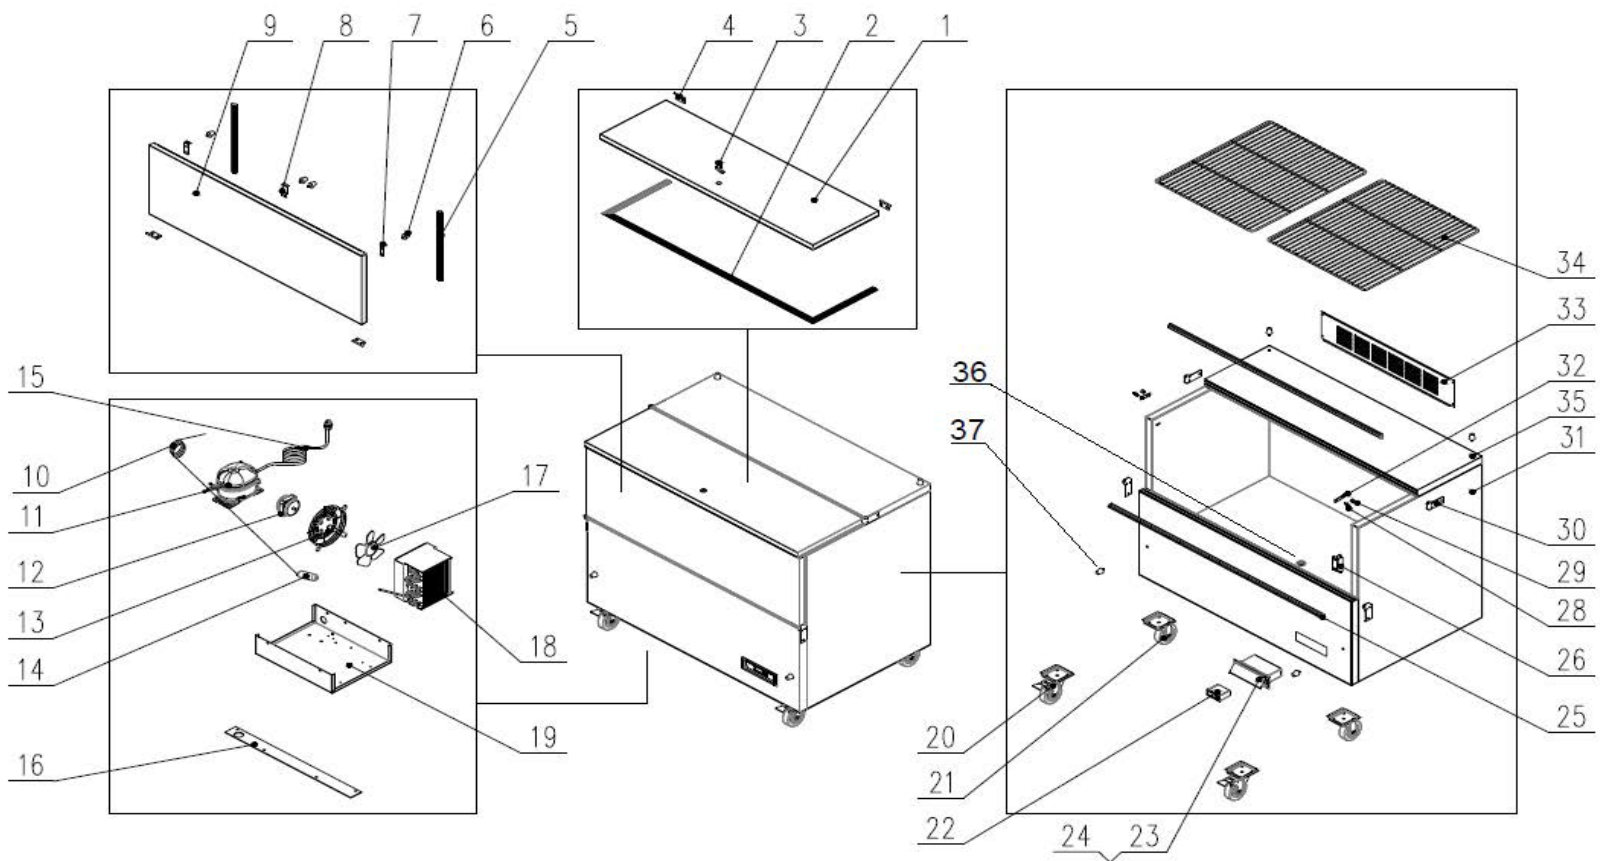

31	BODY	ALL	1PC	N/A	KCHMC34	738275
31a	DRAIN PIPE	ALL	1PC	0USM54	KCHMC34	738275
32	HOOK	ALL	2PCS	0USM78	KCHMC34	738275
33	UNIT ROOM COVER	ALL	1PC	0USM79	KCHMC34	738275
34	FLOOR PROTECTOR SHELF	ALL	2PCS	0USN14	KCHMC34	738275
35	FIXED TOP	ALL	1PC	0USC4Y	KCHMC34	738275
36	DRAIN PLUG	ALL	1PC	0USE4P	KCHMC34	738275
36a	O-RING FOR DRAIN	ALL	1PC	0USE4Q	KCHMC34	738275
37	LOCATION KNOB (TALL)	ALL	4PCS	0USC4X	KCHMC34	738275

EXPLODE OF **KCHMC34/49/58**