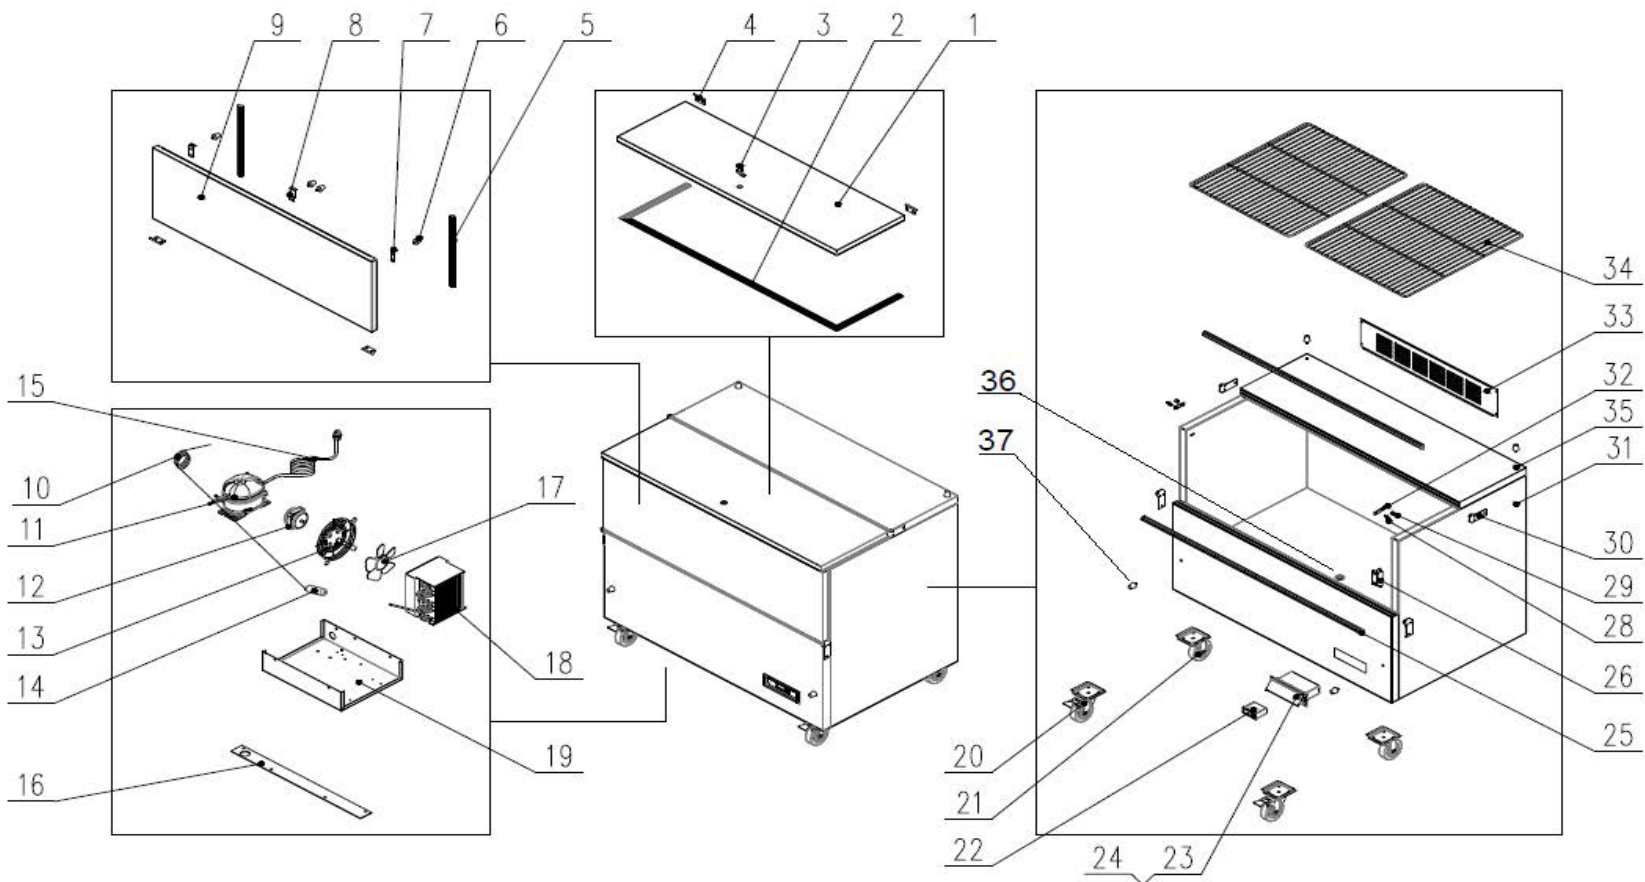

31	BODY	ALL	1PC	N/A	KCHMC58	738277
31a	DRAIN PIPE	ALL	1PC	0USM54	KCHMC58	738277
32	HOOK	ALL	2PCS	0USM78	KCHMC58	738277
33	UNIT ROOM COVER	ALL	1PC	0USM79	KCHMC58	738277
34	FLOOR PROTECTOR SHELF	ALL	2PCS	0USN16	KCHMC58	738277
35	FIXED TOP	ALL	1PC	0USC6A	KCHMC58	738277
36	DRAIN PLUG	ALL	1PC	0USE4P	KCHMC58	738277
36a	O-RING FOR DRAIN	ALL	1PC	0USE4Q	KCHMC58	738277
37	LOCATION KNOB (TALL)	ALL	4PCS	0USC4X	KCHMC58	738277

EXPLODE OF KCHMC34/49/58