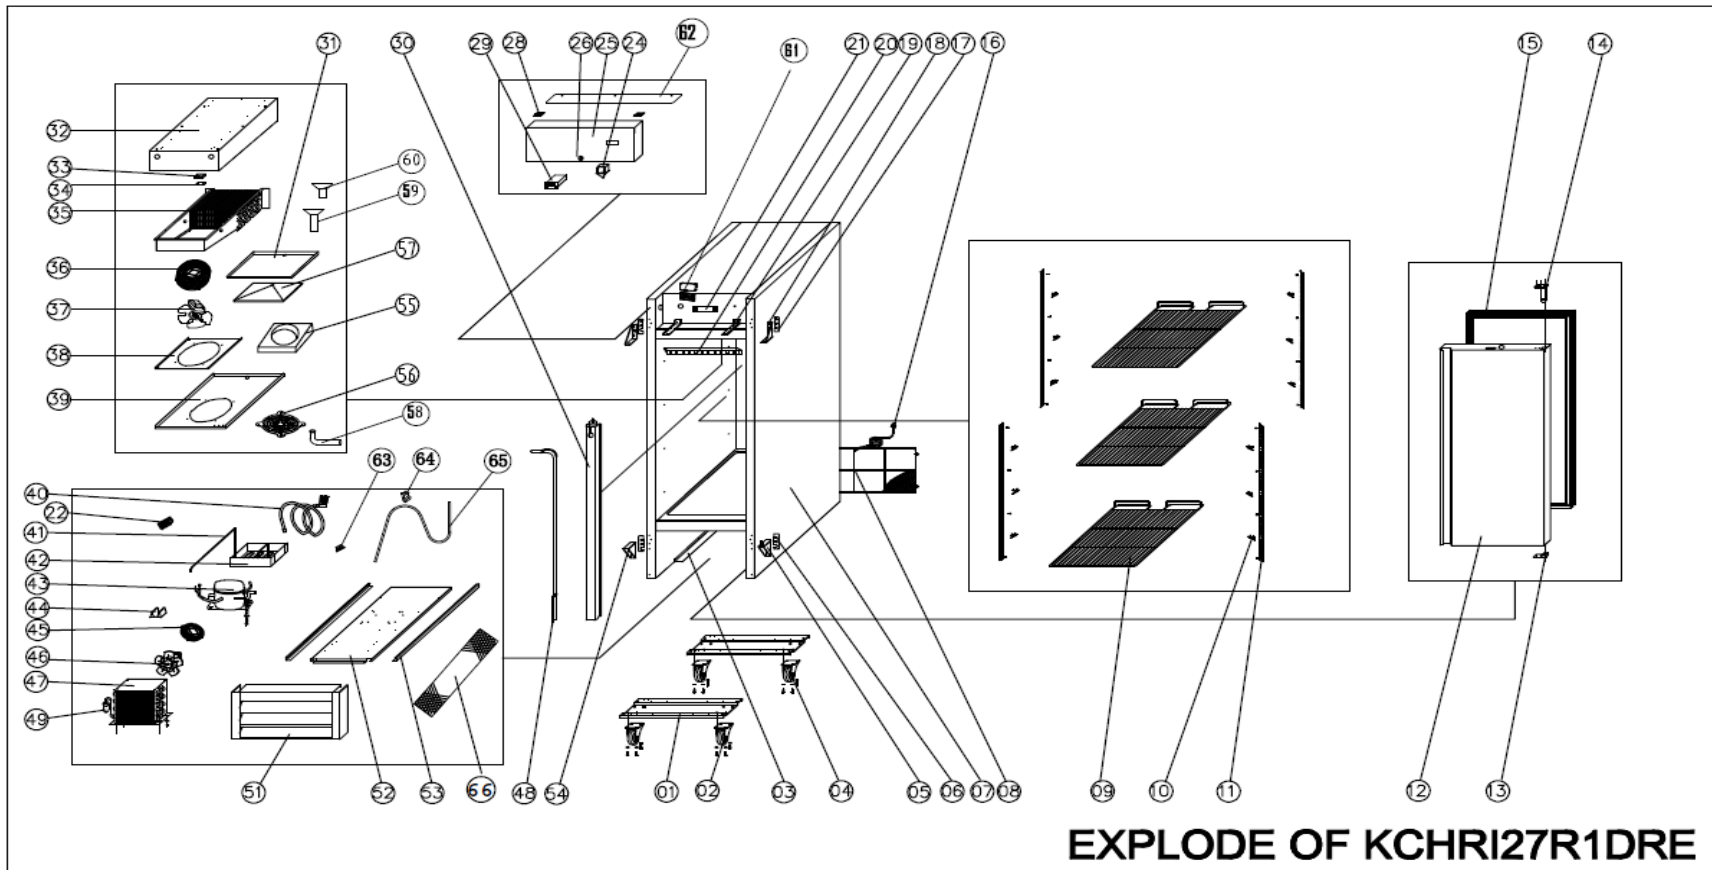

36	Wall Ring	ALL	1PC	0USI24	KCHRI27R1DRE	738241
37	Circle Fan	ALL	1PC	0USF16	KCHRI27R1DRE	738241
37a	EVAPORATOR FAN BLADE	ALL	1PC	0USC4K	KCHRI27R1DRE	738241
38	Circle Fan Support	ALL	1PC	0USK28	KCHRI27R1DRE	738241
39	Circle Fan Cover	<14920110	1PC	0USF18	KCHRI27R1DRE	738241
		≥14920110	1PC	0USDIR	KCHRI27R1DRE	738241
40	Helix Suction Pipe+Capillary B	ALL	1PC	0USH15	KCHRI27R1DRE	738241
41	Evaporate Pipe	ALL	1PC	0USG17	KCHRI27R1DRE	738241
42	Water Box	ALL	1PC	0USI29	KCHRI27R1DRE	738241
43	Compressor	ALL	1PC	0USF23	KCHRI27R1DRE	738241
43a	COMPRESSOR ELECTRICAL COMPONENT SET	ALL	1PC	0USDF0	KCHRI27R1DRE	738241
44	DRIER SUPPORT	ALL	1PC	0USI78	KCHRI27R1DRE	738241
45	BASKET GUARD GRILLS	ALL	1PC	0USDIJ	KCHRI27R1DRE	738241
46	Condenser Fan	ALL	1PC	0USF15	KCHRI27R1DRE	738241
46a	CONDENSER FAN BLADE	ALL	1PC	0USC4J	KCHRI27R1DRE	738241
47	Condenser	ALL	1PC	0USF34	KCHRI27R1DRE	738241
48	Vertical Suction Pipe+Capillary A	ALL	1PC	0USI21	KCHRI27R1DRE	738241
49	Filter Drier	ALL	1PC	0USG66	KCHRI27R1DRE	738241
49a	CAPILLARY	ALL	1PC	0USL42	KCHRI27R1DRE	738241
51	Down Panel	<14420045	1PC	0USF97	KCHRI27R1DRE	738241
		≥14420045	1PC	0USFAU	KCHRI27R1DRE	738241
52	Unit Board	ALL	1PC	0USJ70	KCHRI27R1DRE	738241
53	Guide Of Unit Board/Left	ALL	1PC	0USJ69	KCHRI27R1DRE	738241
53a	Guide Of Unit Board/Right	ALL	1PC	0USN84	KCHRI27R1DRE	738241
54	Plastic Door Hinge Cover /Down left	ALL	1PC	0USDGV	KCHRI27R1DRE	738241
55	Wind Guide Foam	ALL	1PC	0USI41	KCHRI27R1DRE	738241
56	Fan Grill	ALL	1PC	0USDD8	KCHRI27R1DRE	738241
57	Keep Warm Board	ALL	1PC	0USH22	KCHRI27R1DRE	738241
58	WATER PIPE	ALL	1PC	0USI36	KCHRI27R1DRE	738241
58a	Vacuum Valve	ALL	1PC	0USDR8	KCHRI27R1DRE	738241
59	DRAIN PIPE(B EXT)	ALL	1PC	096261	KCHRI27R1DRE	738241
60	Drain Pipe (A Int)	ALL	1PC	096263	KCHRI27R1DRE	738241
61	Controller Protector box	ALL	1PC	0USN72	KCHRI27R1DRE	738241
61a	Controller Protector cover	ALL	1PC	0USN73	KCHRI27R1DRE	738241
62	TOP COVER	ALL	1PC	0USN85	KCHRI27R1DRE	738241
63	DRAIN FIXER	ALL	1PC	0USN75	KCHRI27R1DRE	738241
64	DRAIN HOLDER	ALL	1PC	0USN86	KCHRI27R1DRE	738241
65	DRAIN PIPE	ALL	1PC	0USN87	KCHRI27R1DRE	738241
66	Bottom Seal Grill	<9052301		N/A	KCHRI27R1DRE	738241
		≥9052301	1PC	0USDIM	KCHRI27R1DRE	738241

EXPLODE OF KCHRI27R1DRE