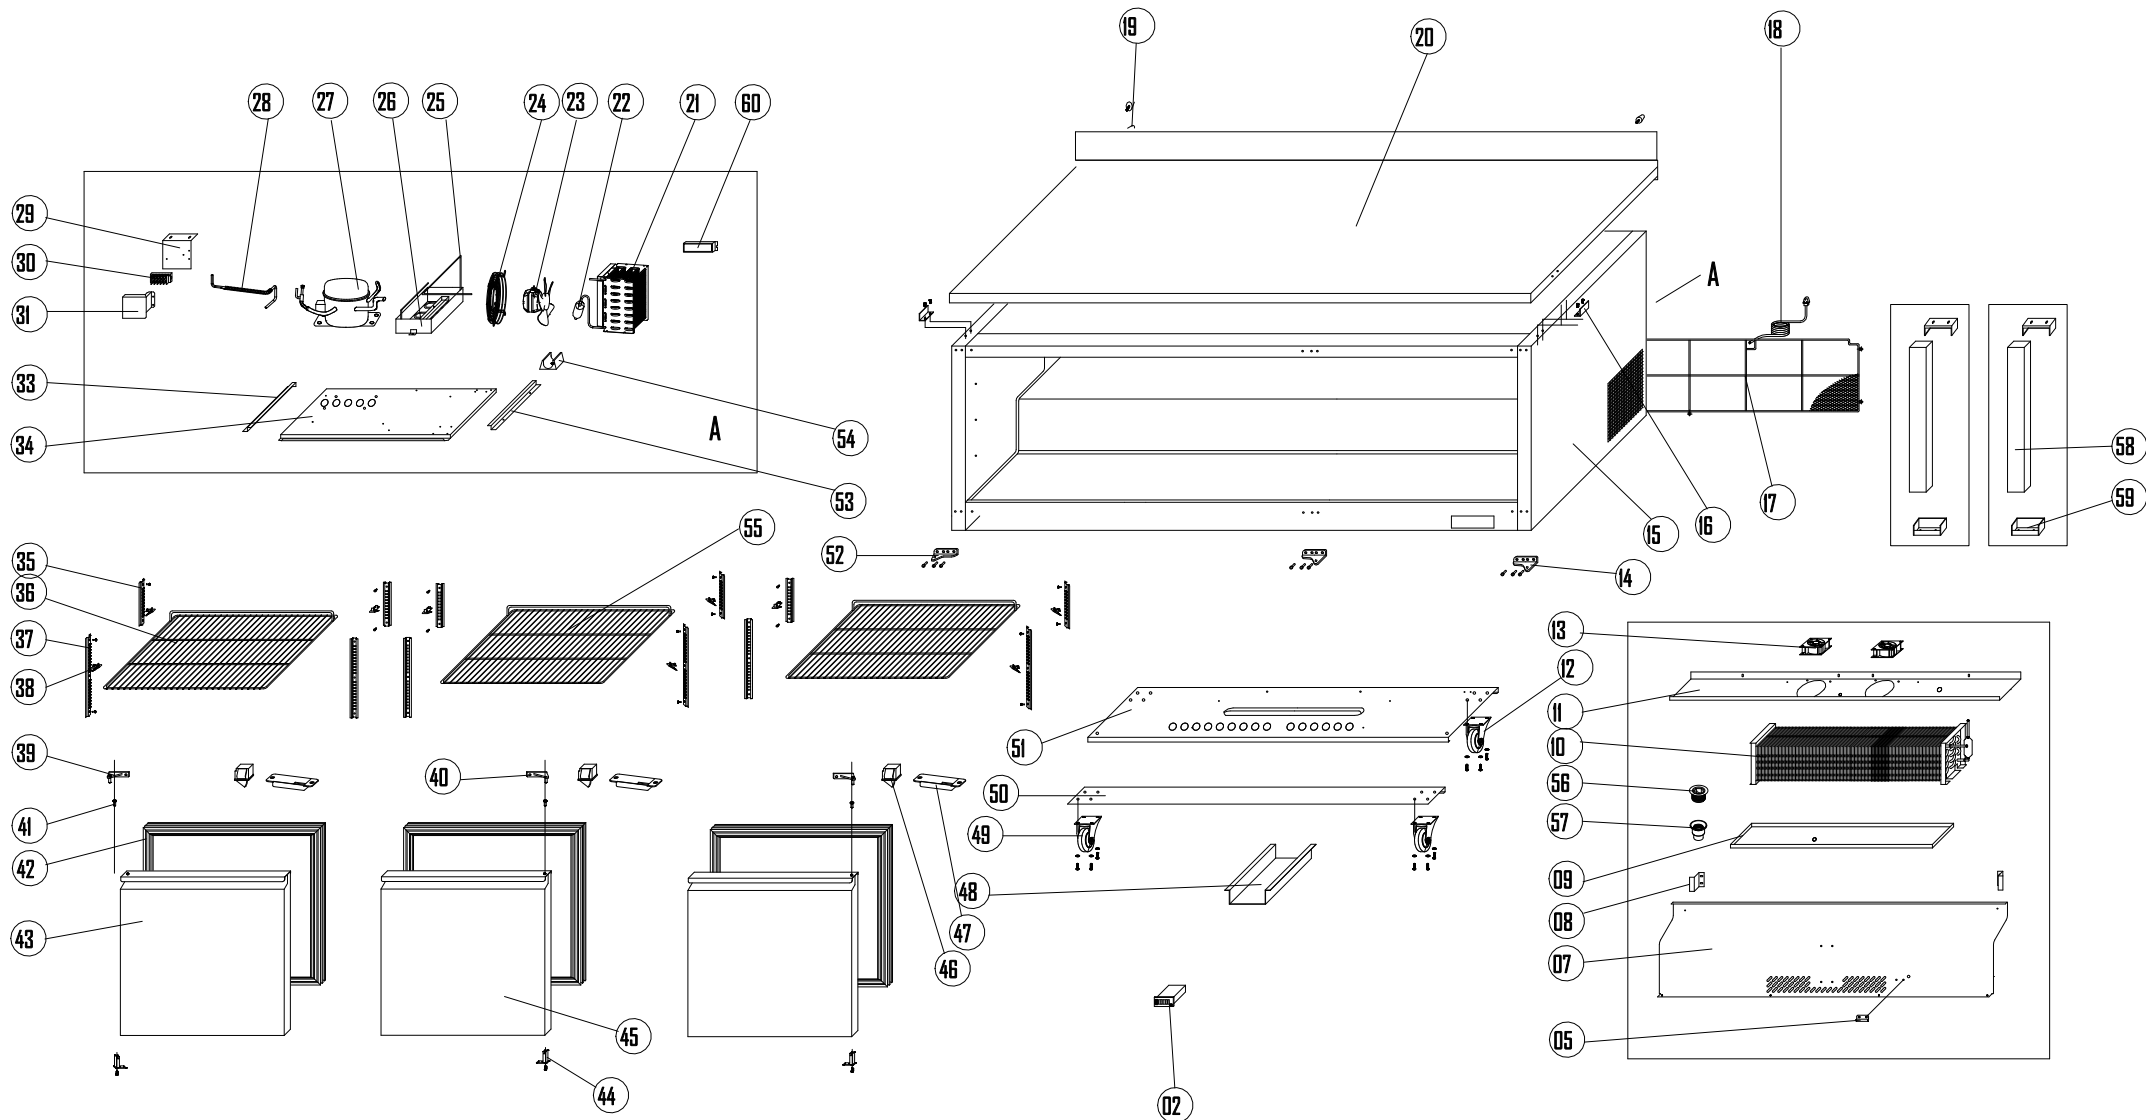

EXPLODE OF KCHUCWT72R

SPARE PARTS LIST OF KCHUCWT72R

Nº.	ELECTROLUX PNC	NAME	ERP	QUY.	MATERIAL	REMARK
2	0USF42	Thermostat Controller	104020039	1PC		D20-001M
	0USC4C	Inner Chest Temperature Sensor Probe	XR20C-TempSensorProbe-738263	1PC		BLACK
5	0USM10	Sensor Fixed Clip	108110315	1PC	PLASTIC	GRAY
7	0USK12	Evaporator Cover	5202005263	1PC		
8	0USK05	FIXED SUPPORT OF EVAPORATOR COVER	5202003659	2PCS	STAINLESS	
9	0USG61	Evaporator Water Pan	5202004991	1PC	STAINLESS	
10	0USG39	Evaporator	5112000489	1PC		
	0USC6R	Evaporator Temperature Sensor Probe	XR20C-TempSensorProbe-738264	1PC		WHITE
11	0USK37	Circle Fan Support	5202004855	1PC		
12	0USH63	Normal Wheel	107050007	2PCS		
13	096250	Circle Fan	104030109	2PCS		
14	0USF81	Door Hinge/Right	114020122	2PCS		
15		Body	5102002394	1PC		
16	0USL80	Top Clip	5201007056	2PCS		
17	0USI15	UNIT ROOM COVER	109040076	1PC		
18	0USH67	PLUG	104050013	1PC		
19	0USH46	Location Knob	114010039	2PCS	RUBBER	
20	0USL78	Top	5108000429	1PC		
21	0USF39	Condenser	113070041	1PC		
22	0USG65	FILTER DRIER	107180001	1PC	XH-9	
	0USL79	CAPILLARY	113040324	1PC		
23	0USF40	CONDENSER FAN	104030019	1PC		
	0USI52	CONDENSER FAN BLADE	104040004	1PC		
24	0USI81	BASKET GUARD GRILLS	109030026	1PC		
25	0USG20	Evaporate Pipe	113110241	1PC	COPPER	
26	0USI33	WATER BOX	114010071	1PC	PLASTIC	
27	0USF32	Compressor	104010225	1PC		
28	0USO36	Suction Pipe	113100400	1PC	COPPER	
29	0USK22	CONNECTOR SUPPORT	5202004245	1PC		
30	0USF09	Cable Connector	104110005	1PC		
31	0USJ98	CONNECTOR COVER	5202003545	1PC	ZINC	
33	0USK50	GUIDE OF UNIT BOARD/LEFT	5203000284	1PC		
34	0USK32	UNIT BOARD	5202004723	1PC		
35	0USI66	SHELF SUPPORT B	107100019	6PCS	STAINLESS	2 screw
36	0USC0M	Shelf (left/ Right)	109020220	2PCS	COATED STEEL	
37	0USI44	SHELF SUPPORT A	107100018	6PCS	STAINLESS	
38	0USH19	K Shape Clip	107090002	12PCS		
39	0USI16	Up Hinge/Left	114020126	1PC		
40	0USI17	UP HINGE /RIGHT	114020125	2PCS		
41	096268	BUSHING	108300029	3PCS	PLASTIC	
42	0USH00	GASKET	108270291	3PCS	PLASTIC	
43	0USM97	DOOR/LEFT	5107000944	1PC		
44	0USF83	DOOR SPRING HINGE	114030084	3PCS		
45	0USM98	RIGHT DOOR	5107000463	2PCS		
46	096253	DOOR SWITCH	104090013	3PCS		
47	0USF88	Door Switch Case	114010067	3PCS		
48	0USK07	CABLE COVER	5202003668	1PC		
49	0USF03	BRAKE WHEEL	107050008	2PCS		
	0USK99	Castor Mounting Bolt	107210131	16PCS	Galvanized STEEL	Hexagon Head
	0USL00	Castor Mounting Locking Washer	107210244	16PCS	Galvanized STEEL	
	0USL01	Castor Mounting Flat Washer	107210224	16PCS	Galvanized STEEL	
50	0USJ63	FRONT SUPPORT OF UNIT BOARD	5201006393	1PC		
51	0USJ64	BACK SUPPORT OF UNIT BOARD	5201006394	1PC		
52	0USF80	Lower Door Hinge/Left	114020121	1PC		
53	0USK49	GUIDE OF UNIT BOARD/RIGHT	5203000283	1PC		
54	0USI78	DRIER SUPPORT	108300116	1PC		
55	0USC0Q	Middle Shelf	109020222	1PC		
56	096263	Drain Pipe(B Ext)	108110136	1PC	PLASTIC	
57	0USG04	Drain Pipe(A Int)	108300031	1PC		
58	0USH56	Middle Girder	5118000265P	2PCS		
59	0USH59	Middle Girder Fixer	108030547	4PCS		
60	096252	Transformer	104070144	1PC		