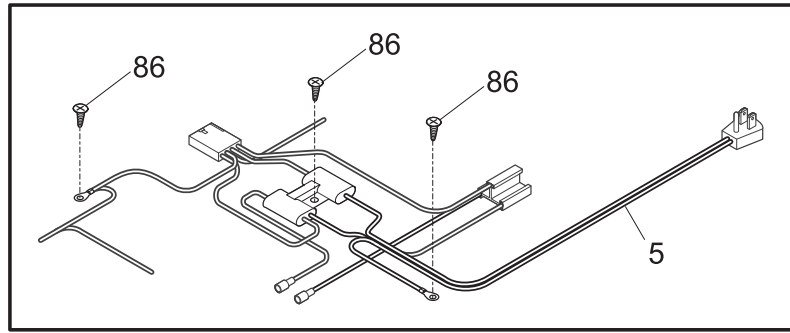

### **COMMERCIAL FREEZER CHEST**

Model No.  
KCNF180QW

**DOORS**

---

**A08D0001**

**DOORS**

---

POS. NO	PART NO.	DESCRIPTION
1	5304506193	Lid, glass, top
2	216621200	Lock Assy, frzr lid
3	5304506194	Lid, w/fixed lock, glass, bottom
5	216621300	Key, frzr lid lock
*	5303925098	Insulation
*	216858001	Screw, 8-18x.50 AB, #10

**CABINET**

**CABINET**

POS. NO	PART NO.	DESCRIPTION
3	216502600	Plug, drain, interior
4	297013600	Plug, drain, exterior
6	5304493712	Breaker, w/o lock
11	5304493668	Breaker, white, chest end
12	297146601	Nameplate, Commercial
18	216707201	Knob, temp control
21 #	297216036	Control-temperature
30	5304495365	Breaker, white, corners
59	297405001	Basket
73	297070101	Thermometer
75	216034301	Panel, access, white
79	3017666	Nut-insert
93	5304460605	Screw, ph truss head, 8-18AB x 0.500
100	297424803	Track, basket
120	216621000	Caster
150	216997400	Support, track-basket
*	5303305324	Paint, touch-up, white
*	216614300	Screw
*	216621100	Wrench
*	5303313703	Clip, wire

**SYSTEM**

P08S0354

---

**SYSTEM**

---

POS. NO	PART NO.	DESCRIPTION
1 #	5304494127	Condenser
4 #	297396820	Filter-dryer
5 #	297346110	Harness, main
22	<a href="#">216056401</a>	Clip-compressor mtg
27	5308002681	Grommet, compressor
28	5304464023	Support, compressor
29 #	<a href="#">297438450</a>	Compressor, DJK51C
30	<a href="#">297259505</a>	Controller, compressor
32	<a href="#">216954300</a>	Clip, controller
42	216232701	Washer, flat
43A	5303212614	Clip, harness mount
47	<a href="#">216629601</a>	Screw, hex washer head, 10-16 x 0.500, tapping
55	<a href="#">297286802</a>	Capacitor-run, 250 VA, 12 MF
86	216036601	Screw, RWHD, 8-32A x 0.500, GX-CA
* #	<a href="#">297439100</a>	Heat Exchanger