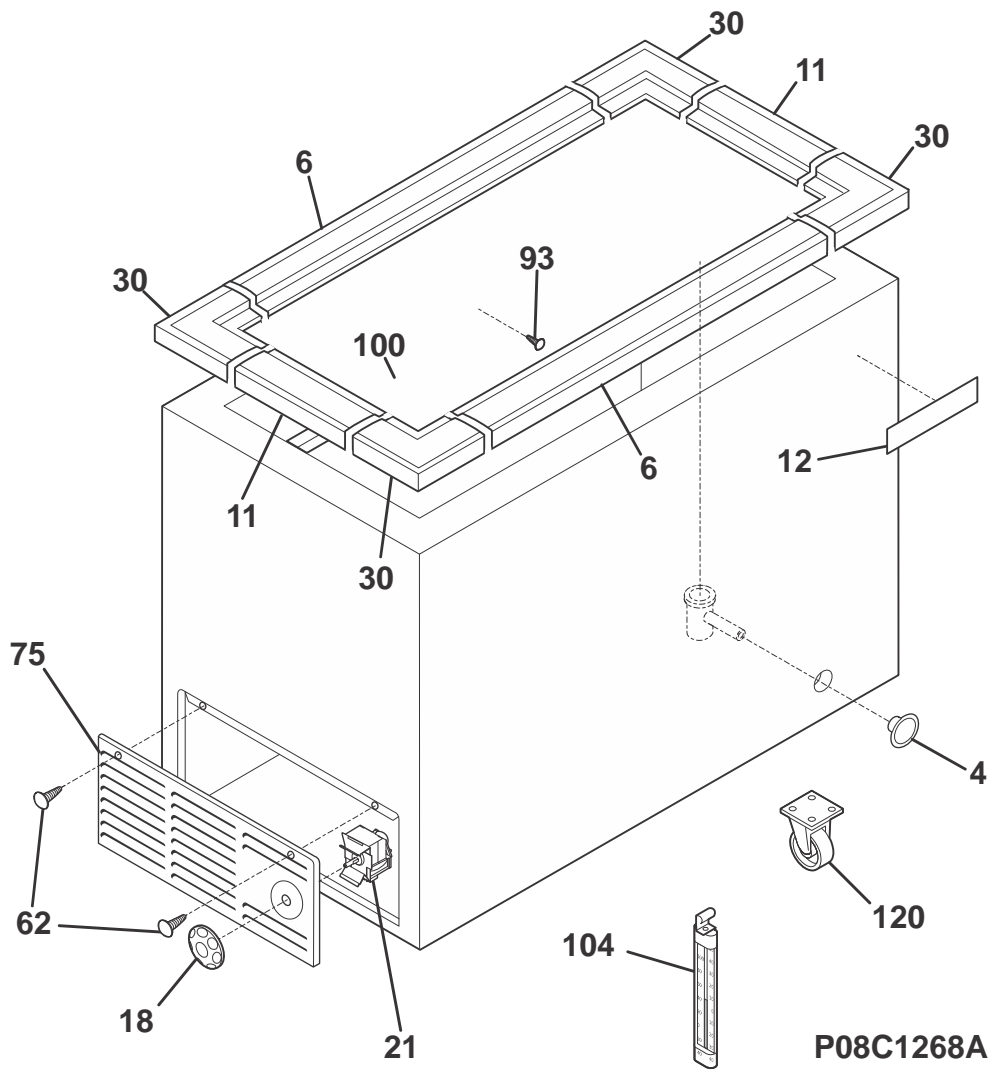

### **COMMERCIAL FREEZER CHEST**

Model No.  
KCNF180QW

**DOORS**

---

**A08D0001**

**DOORS**

---

POS. NO	PART NO.	DESCRIPTION
1	5304506193	Lid, glass, top
2	216621200	Lock Assy, frzr lid
3	5304506194	Lid, w/fixed lock, glass, bottom
5	216621300	Key, frzr lid lock
*	5303925098	Insulation
*	216858001	Screw, 8-18x.50 AB, #10

**CABINET**

**CABINET**

POS. NO	PART NO.	DESCRIPTION
3	216502600	Plug, drain, interior
4	297013600	Plug, drain, exterior
6	5304493712	Breaker, w/o lock
11	5304493668	Breaker, white, chest end
12	297146601	Nameplate, Commercial
18	216707201	Knob, temp control
21 #	297216036	Control-temperature
30	5304495365	Breaker, white, corners
59	297405001	Basket
73	297070101	Thermometer
75	216034301	Panel, access, white
79	3017666	Nut-insert
93	5304460605	Screw, ph truss head, 8-18AB x 0.500
100	297424803	Track, basket
120	216621000	Caster
150	216997400	Support, track-basket
*	5303305324	Paint, touch-up, white
*	216614300	Screw
*	216621100	Wrench
*	5303313703	Clip, wire

**SYSTEM**

P08S0354

---

**SYSTEM**

---

POS. NO	PART NO.	DESCRIPTION
1 #	5304494127	Condenser
4 #	297396820	Filter-dryer
5 #	297346110	Harness, main
22	<a href="#">216056401</a>	Clip-compressor mtg
27	5308002681	Grommet, compressor
28	5304464023	Support, compressor
29 #	<a href="#">297438450</a>	Compressor, DJK51C
30	<a href="#">297259505</a>	Controller, compressor
32	<a href="#">216954300</a>	Clip, controller
42	216232701	Washer, flat
43A	5303212614	Clip, harness mount
47	<a href="#">216629601</a>	Screw, hex washer head, 10-16 x 0.500, tapping
55	<a href="#">297286802</a>	Capacitor-run, 250 VA, 12 MF
86	216036601	Screw, RWHD, 8-32A x 0.500, GX-CA
* #	<a href="#">297439100</a>	Heat Exchanger