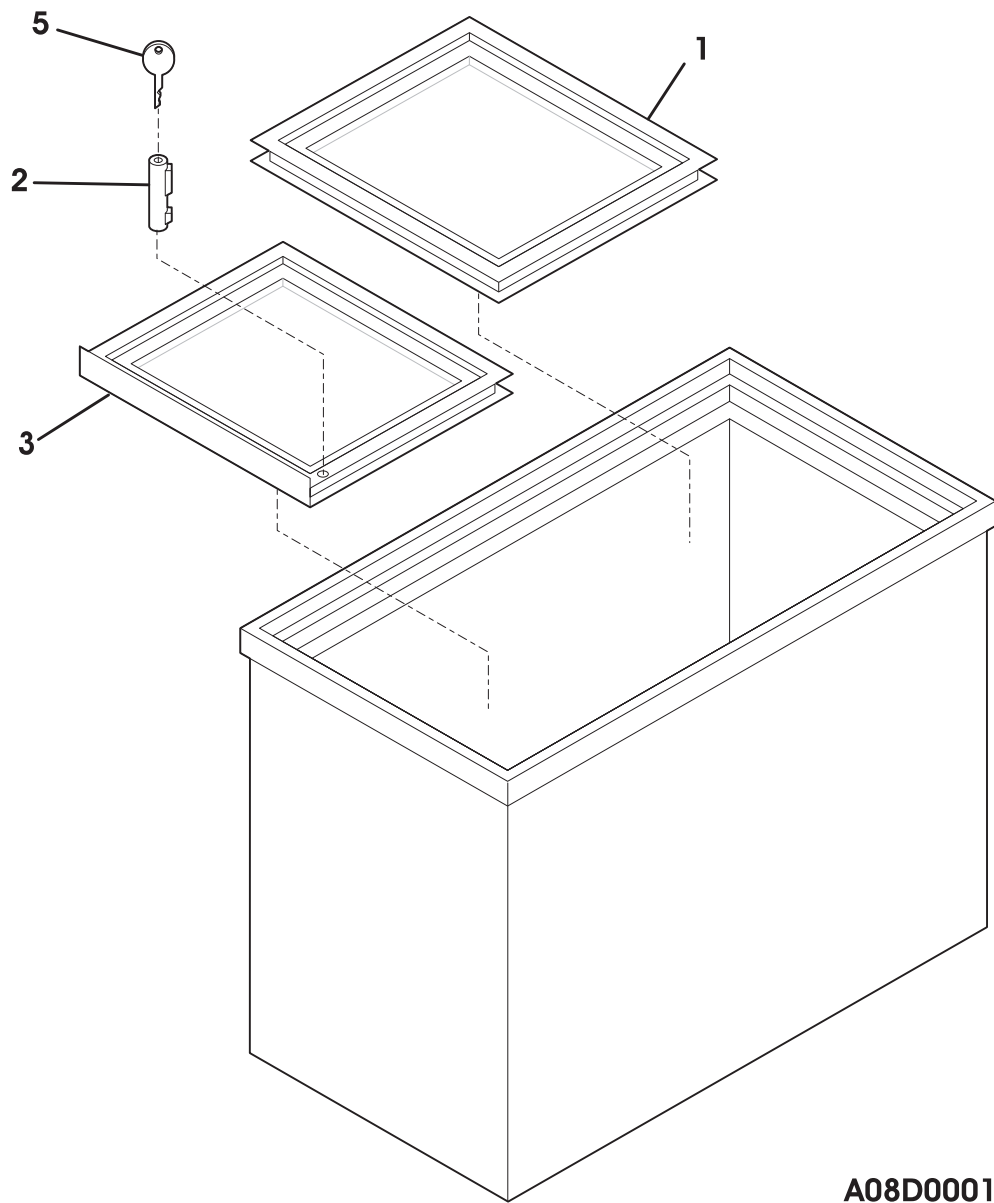

### **COMMERCIAL FREEZER CHEST**

Model No.  
KCNF180QW

**DOORS**

---

**A08D0001**

**DOORS**

---

POS. NO	PART NO.	DESCRIPTION
1	5304506193	Lid, glass, top
2	216621200	Lock Assy, frzr lid
3	5304506194	Lid, w/fixed lock, glass, bottom
5	216621300	Key, frzr lid lock
*	5303925098	Insulation
*	216858001	Screw, 8-18x.50 AB, #10