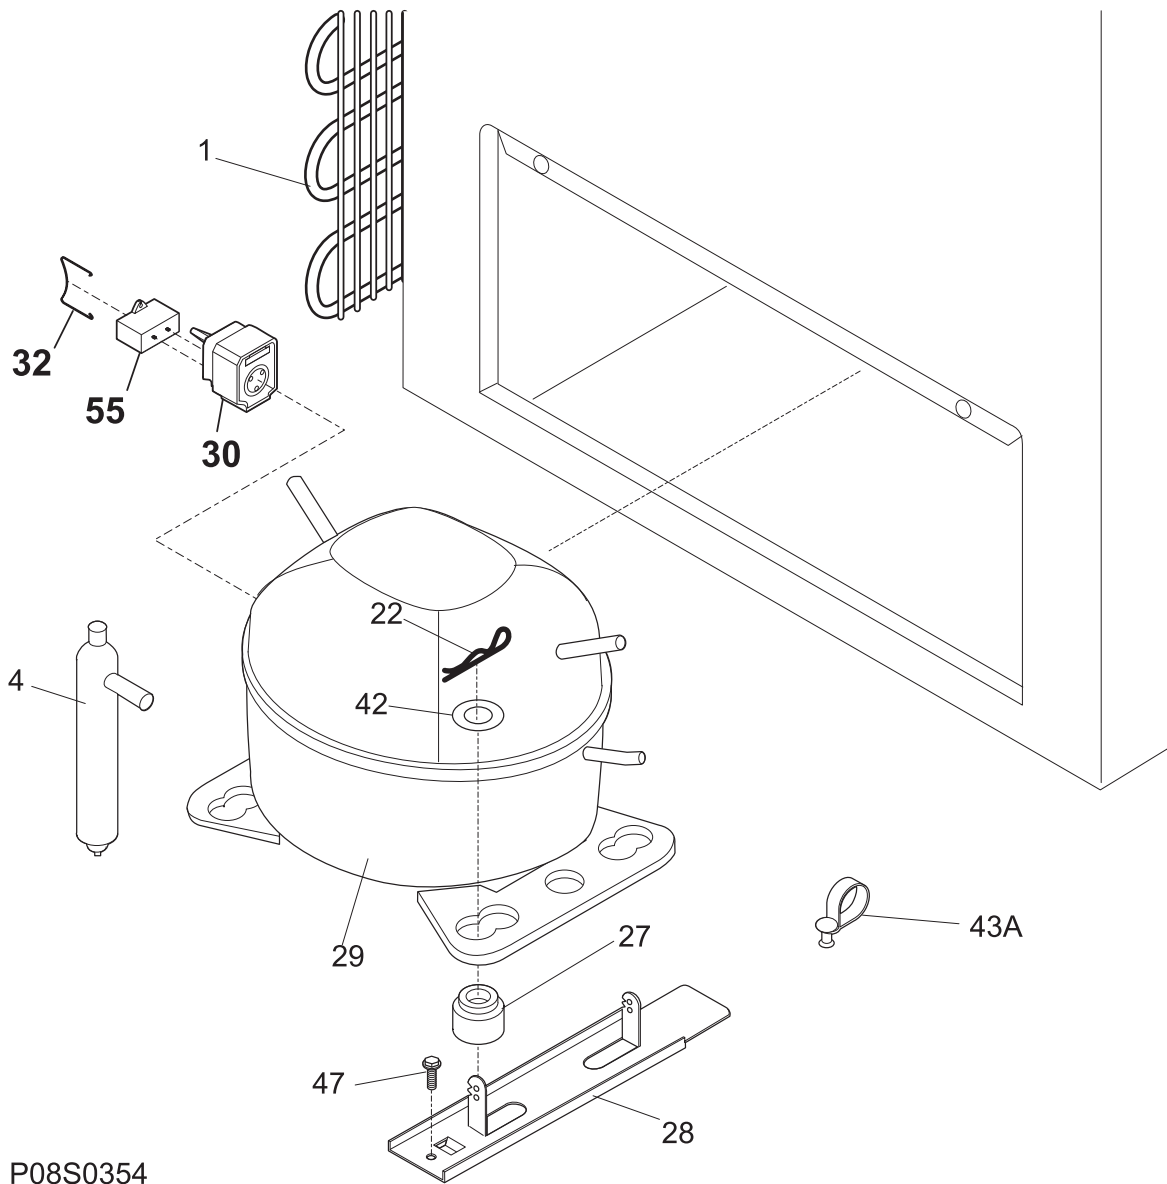

### **COMMERCIAL FREEZER CHEST**

Model No.  
KCNF180QW

**DOORS**

---

**A08D0001**

**DOORS**

---

POS. NO	PART NO.	DESCRIPTION
1	5304506193	Lid, glass, top
2	216621200	Lock Assy, frzr lid
3	5304506194	Lid, w/fixed lock, glass, bottom
5	216621300	Key, frzr lid lock
*	5303925098	Insulation
*	216858001	Screw, 8-18x.50 AB, #10

**CABINET**

**CABINET**

POS. NO	PART NO.	DESCRIPTION
3	216502600	Plug, drain, interior
4	297013600	Plug, drain, exterior
6	5304493712	Breaker, w/o lock
11	5304493668	Breaker, white, chest end
12	297146601	Nameplate, Commercial
18	216707201	Knob, temp control
21 #	297216036	Control-temperature
30	5304495365	Breaker, white, corners
59	297405001	Basket
73	297070101	Thermometer
75	216034301	Panel, access, white
79	3017666	Nut-insert
93	5304460605	Screw, ph truss head, 8-18AB x 0.500
100	297424803	Track, basket
120	216621000	Caster
150	216997400	Support, track-basket
*	5303305324	Paint, touch-up, white
*	216614300	Screw
*	216621100	Wrench
*	5303313703	Clip, wire

**SYSTEM**

P08S0354

---

**SYSTEM**

---

POS. NO	PART NO.	DESCRIPTION
1 #	5304494127	Condenser
4 #	297396820	Filter-dryer
5 #	297346110	Harness, main
22	<a href="#">216056401</a>	Clip-compressor mtg
27	5308002681	Grommet, compressor
28	5304464023	Support, compressor
29 #	<a href="#">297438450</a>	Compressor, DJK51C
30	<a href="#">297259505</a>	Controller, compressor
32	<a href="#">216954300</a>	Clip, controller
42	216232701	Washer, flat
43A	5303212614	Clip, harness mount
47	<a href="#">216629601</a>	Screw, hex washer head, 10-16 x 0.500, tapping
55	<a href="#">297286802</a>	Capacitor-run, 250 VA, 12 MF
86	216036601	Screw, RWHD, 8-32A x 0.500, GX-CA
* #	<a href="#">297439100</a>	Heat Exchanger