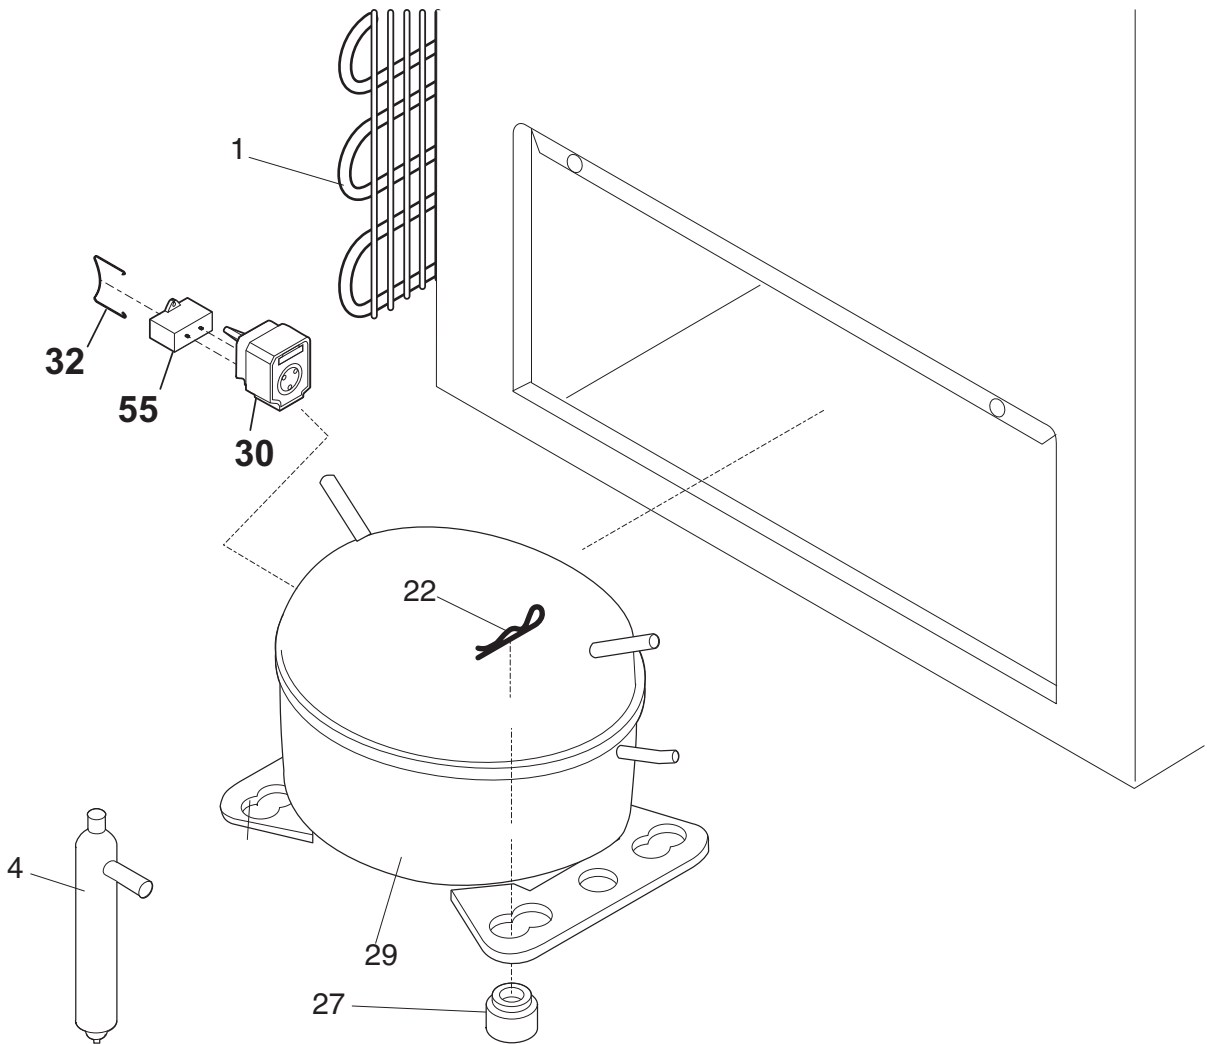

### **FREEZER CHEST**

Model No.  
KCS050LW

Publication No.  
**5995637922**  
13/09/30  
(EN/SERVICE/MJW)  
365

DOOR

P08D0641

**DOOR**

---

POS. NO	PART NO.	DESCRIPTION
1	216480811	Gasket-door, white
2	297090200	Lock Assy
2A	297090900	Clip, spring
5	297147700	Key, lock
9	216061500	Panel-inner doorlid, white
10	216923001	Plug button, 1/4", white
11	216106013	Panel-outer door, white
*	5303917276	Insulation-door, fiberglass, (bulk)
*	216858001	Screw, 8-18x.50 AB, #10
18	297034202	Handle, recessed, chrome, w/gasket
27	5303212828	Clip, panel mtg
27*	5304406520	Clip, panel mtg kit, (40)

**CABINET**

P08C0358

**CABINET**

POS. NO	PART NO.	DESCRIPTION
1	297014100	Catch-lock, white
3	216502600	Plug, drain, interior
4	297013600	Plug, drain, exterior
6	216855700	Breaker, hinge side
7	216855701	Breaker-lock side, white
11	216855706	Breaker-ends, white
12A	297146601	Nameplate, Commercial
18	216707201	Knob, temp control
21 #	216759300	Control-temperature
27	216337701	Screw, HWH, 10-24 x 0.500, Swage
28	297313200	Hinge Assy
28	297313202	Hinge Assy, w/o spring, white
30	216105500	Breaker-corners, white
59	297118501	Basket
75	216782000	Panel-access, white
104	297070101	Thermometer
136	216706700	Guard-splash
*	5303305324	Paint, touch-up, white
*	216621000	Caster
*	297095300	Plug, white
*	297151500	Caster Pack, 4 casters, wrench, 16 screws
*	216858001	Screw, 8-18x.50 AB, #10

**SYSTEM**

P08S0355

**SYSTEM**

---

POS. NO	PART NO.	DESCRIPTION
1 #	5300120781	Condenser
4	216987501	Filter-dryer
5 #	<a href="#">216952000</a>	Harness-main
22	<a href="#">216056401</a>	Clip-compressor mtg
27	297293302	Grommet, compressor
29 #	297270401	Compressor, w/o electricals
30	<a href="#">216954222</a>	Controller
32	216649200	Clip, controller
55	<a href="#">297286802</a>	Capacitor-run, 250 VA, 12 MF
85	216818300	Wire-ground
86	216707801	Screw, PH, 8-32 x 1/2, wiring harness