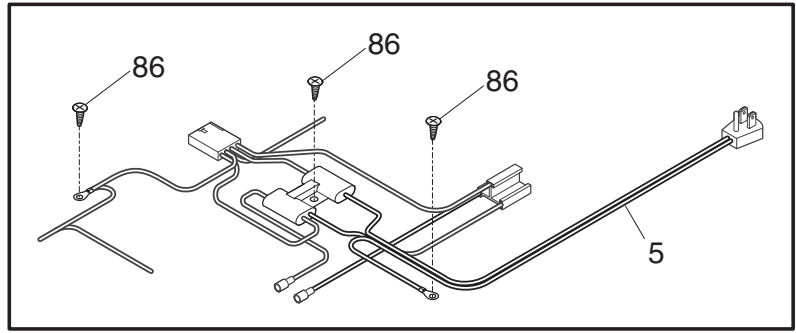

### **FREEZER CHEST**

Model No.  
KCS050LW

Publication No.  
**5995637922**  
13/09/30  
(EN/SERVICE/MJW)  
365

DOOR

P08D0641

**DOOR**

---

POS. NO	PART NO.	DESCRIPTION
1	216480811	Gasket-door, white
2	297090200	Lock Assy
2A	297090900	Clip, spring
5	297147700	Key, lock
9	216061500	Panel-inner doorlid, white
10	216923001	Plug button, 1/4", white
11	216106013	Panel-outer door, white
*	5303917276	Insulation-door, fiberglass, (bulk)
*	216858001	Screw, 8-18x.50 AB, #10
18	297034202	Handle, recessed, chrome, w/gasket
27	5303212828	Clip, panel mtg
27*	5304406520	Clip, panel mtg kit, (40)

**CABINET**

P08C0358

**CABINET**

POS. NO	PART NO.	DESCRIPTION
1	297014100	Catch-lock, white
3	216502600	Plug, drain, interior
4	297013600	Plug, drain, exterior
6	216855700	Breaker, hinge side
7	216855701	Breaker-lock side, white
11	216855706	Breaker-ends, white
12A	297146601	Nameplate, Commercial
18	216707201	Knob, temp control
21 #	216759300	Control-temperature
27	216337701	Screw, HWH, 10-24 x 0.500, Swage
28	297313200	Hinge Assy
28	297313202	Hinge Assy, w/o spring, white
30	216105500	Breaker-corners, white
59	297118501	Basket
75	216782000	Panel-access, white
104	297070101	Thermometer
136	216706700	Guard-splash
*	5303305324	Paint, touch-up, white
*	216621000	Caster
*	297095300	Plug, white
*	297151500	Caster Pack, 4 casters, wrench, 16 screws
*	216858001	Screw, 8-18x.50 AB, #10

**SYSTEM**

P08S0355

**SYSTEM**

---

POS. NO	PART NO.	DESCRIPTION
1 #	5300120781	Condenser
4	216987501	Filter-dryer
5 #	<a href="#">216952000</a>	Harness-main
22	<a href="#">216056401</a>	Clip-compressor mtg
27	297293302	Grommet, compressor
29 #	297270401	Compressor, w/o electricals
30	<a href="#">216954222</a>	Controller
32	216649200	Clip, controller
55	<a href="#">297286802</a>	Capacitor-run, 250 VA, 12 MF
85	216818300	Wire-ground
86	216707801	Screw, PH, 8-32 x 1/2, wiring harness