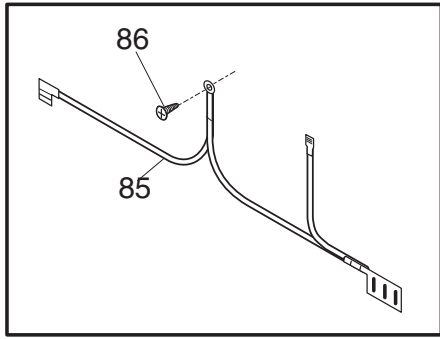

### **FREEZER CHEST**

Model No.  
KCS050LW

Publication No.  
**5995637922**  
13/09/30  
(EN/SERVICE/MJW)  
365

DOOR

P08D0641

**DOOR**

---

POS. NO	PART NO.	DESCRIPTION
1	216480811	Gasket-door, white
2	297090200	Lock Assy
2A	297090900	Clip, spring
5	297147700	Key, lock
9	216061500	Panel-inner doorlid, white
10	216923001	Plug button, 1/4", white
11	216106013	Panel-outer door, white
*	5303917276	Insulation-door, fiberglass, (bulk)
*	216858001	Screw, 8-18x.50 AB, #10
18	297034202	Handle, recessed, chrome, w/gasket
27	5303212828	Clip, panel mtg
27*	5304406520	Clip, panel mtg kit, (40)

**CABINET**

P08C0358

**CABINET**

POS. NO	PART NO.	DESCRIPTION
1	297014100	Catch-lock, white
3	216502600	Plug, drain, interior
4	297013600	Plug, drain, exterior
6	216855700	Breaker, hinge side
7	216855701	Breaker-lock side, white
11	216855706	Breaker-ends, white
12A	297146601	Nameplate, Commercial
18	216707201	Knob, temp control
21 #	216759300	Control-temperature
27	216337701	Screw, HWH, 10-24 x 0.500, Swage
28	297313200	Hinge Assy
28	297313202	Hinge Assy, w/o spring, white
30	216105500	Breaker-corners, white
59	297118501	Basket
75	216782000	Panel-access, white
104	297070101	Thermometer
136	216706700	Guard-splash
*	5303305324	Paint, touch-up, white
*	216621000	Caster
*	297095300	Plug, white
*	297151500	Caster Pack, 4 casters, wrench, 16 screws
*	216858001	Screw, 8-18x.50 AB, #10

**SYSTEM**

P08S0355

**SYSTEM**

---

POS. NO	PART NO.	DESCRIPTION
1 #	5300120781	Condenser
4	216987501	Filter-dryer
5 #	<a href="#">216952000</a>	Harness-main
22	<a href="#">216056401</a>	Clip-compressor mtg
27	297293302	Grommet, compressor
29 #	297270401	Compressor, w/o electricals
30	<a href="#">216954222</a>	Controller
32	216649200	Clip, controller
55	<a href="#">297286802</a>	Capacitor-run, 250 VA, 12 MF
85	216818300	Wire-ground
86	216707801	Screw, PH, 8-32 x 1/2, wiring harness