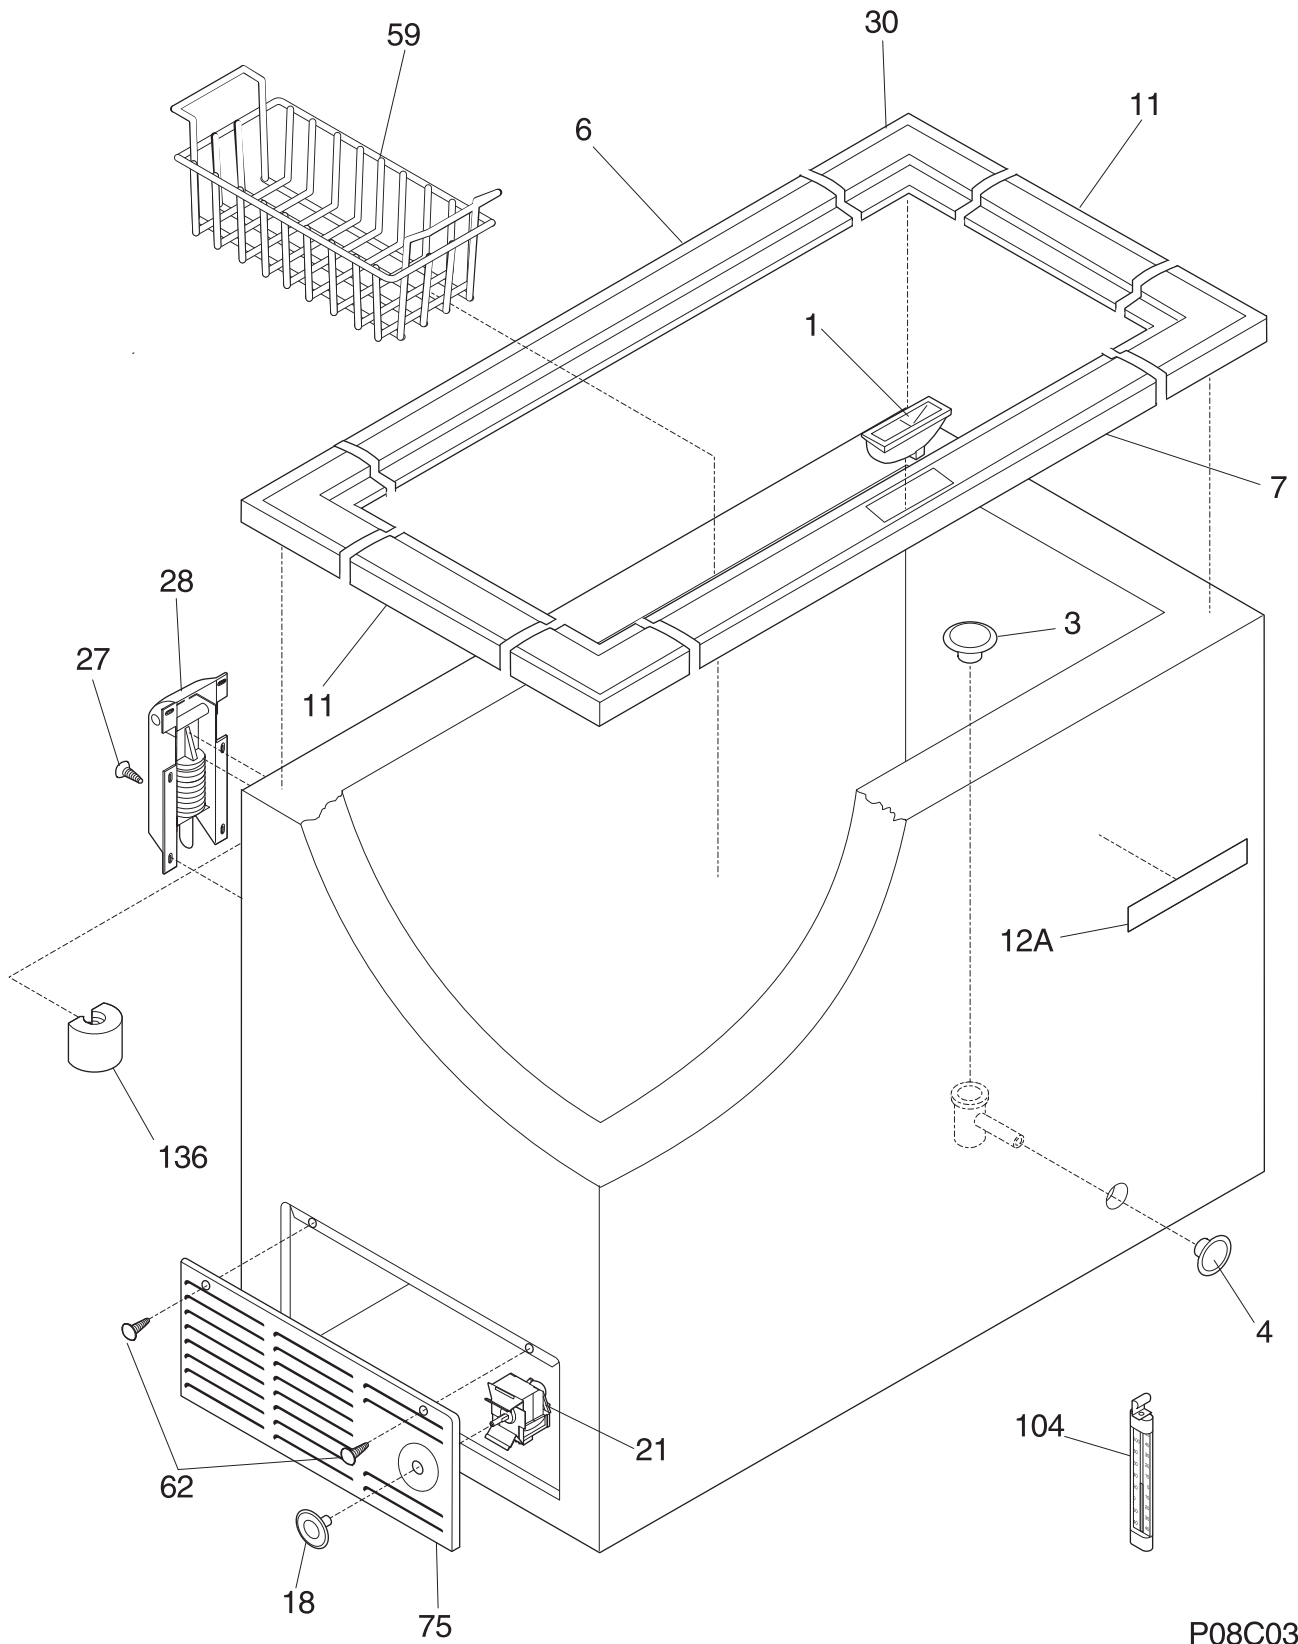

### **FREEZER CHEST**

Model No.  
KCS050LW

Publication No.  
**5995637922**  
13/09/30  
(EN/SERVICE/MJW)  
365

DOOR

P08D0641

**DOOR**

---

POS. NO	PART NO.	DESCRIPTION
1	216480811	Gasket-door, white
2	297090200	Lock Assy
2A	297090900	Clip, spring
5	297147700	Key, lock
9	216061500	Panel-inner doorlid, white
10	216923001	Plug button, 1/4", white
11	216106013	Panel-outer door, white
*	5303917276	Insulation-door, fiberglass, (bulk)
*	216858001	Screw, 8-18x.50 AB, #10
18	297034202	Handle, recessed, chrome, w/gasket
27	5303212828	Clip, panel mtg
27*	5304406520	Clip, panel mtg kit, (40)

**CABINET**

P08C0358

**CABINET**

POS. NO	PART NO.	DESCRIPTION
1	297014100	Catch-lock, white
3	216502600	Plug, drain, interior
4	297013600	Plug, drain, exterior
6	216855700	Breaker, hinge side
7	216855701	Breaker-lock side, white
11	216855706	Breaker-ends, white
12A	297146601	Nameplate, Commercial
18	216707201	Knob, temp control
21 #	216759300	Control-temperature
27	216337701	Screw, HWH, 10-24 x 0.500, Swage
28	297313200	Hinge Assy
28	297313202	Hinge Assy, w/o spring, white
30	216105500	Breaker-corners, white
59	297118501	Basket
75	216782000	Panel-access, white
104	297070101	Thermometer
136	216706700	Guard-splash
*	5303305324	Paint, touch-up, white
*	216621000	Caster
*	297095300	Plug, white
*	297151500	Caster Pack, 4 casters, wrench, 16 screws
*	216858001	Screw, 8-18x.50 AB, #10