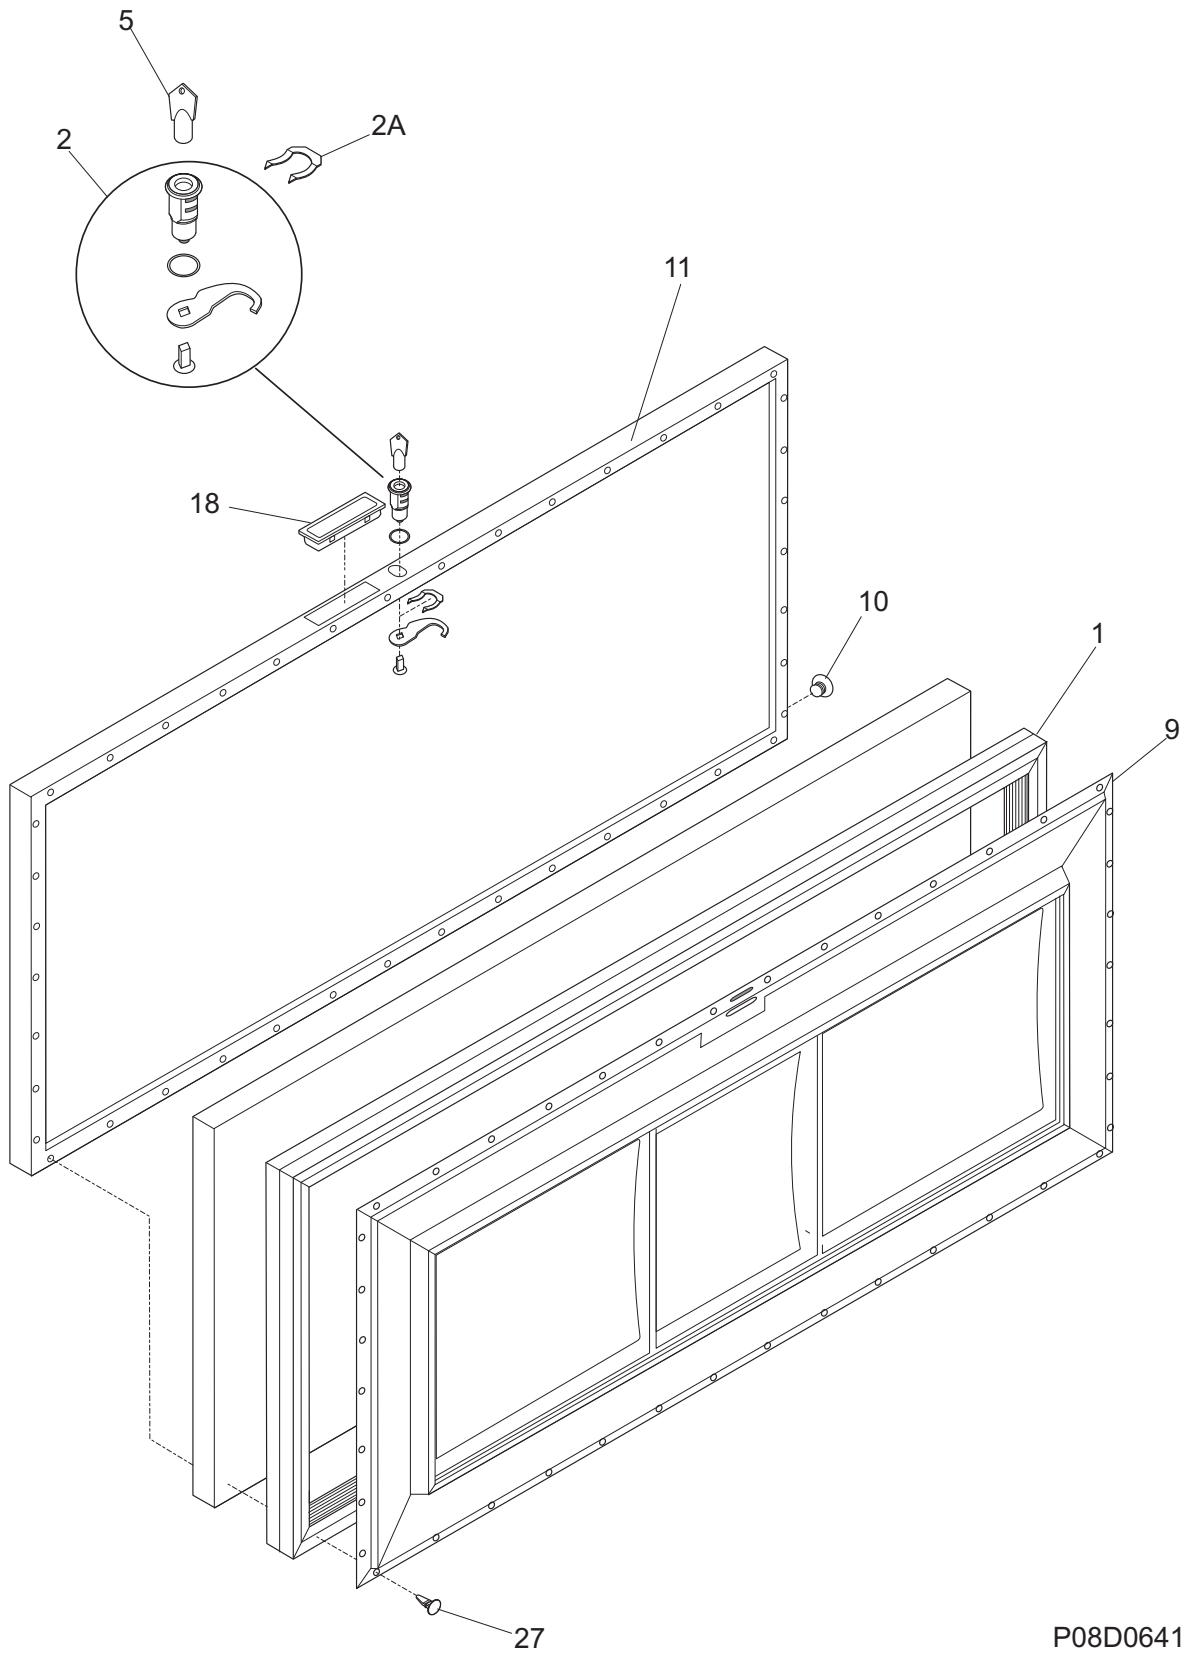

## Factory Parts Catalog

Product No.	KCS050LW1
Series	Commercial
Color	white
Volts	115V
Owner's Guide	297147500
Market	North America

### **FREEZER CHEST**

Model No.  
KCS050LW

Publication No.  
**5995637922**  
13/09/30  
(EN/SERVICE/MJW)  
365

DOOR

P08D0641

**DOOR**

---

POS. NO	PART NO.	DESCRIPTION
1	216480811	Gasket-door, white
2	297090200	Lock Assy
2A	297090900	Clip, spring
5	297147700	Key, lock
9	216061500	Panel-inner doorlid, white
10	216923001	Plug button, 1/4", white
11	216106013	Panel-outer door, white
*	5303917276	Insulation-door, fiberglass, (bulk)
*	216858001	Screw, 8-18x.50 AB, #10
18	297034202	Handle, recessed, chrome, w/gasket
27	5303212828	Clip, panel mtg
27*	5304406520	Clip, panel mtg kit, (40)

**CABINET**

P08C0358

**CABINET**

POS. NO	PART NO.	DESCRIPTION
1	297014100	Catch-lock, white
3	216502600	Plug, drain, interior
4	297013600	Plug, drain, exterior
6	216855700	Breaker, hinge side
7	216855701	Breaker-lock side, white
11	216855706	Breaker-ends, white
12A	297146601	Nameplate, Commercial
18	216707201	Knob, temp control
21 #	216759300	Control-temperature
27	216337701	Screw, HWH, 10-24 x 0.500, Swage
28	297313200	Hinge Assy
28	297313202	Hinge Assy, w/o spring, white
30	216105500	Breaker-corners, white
59	297118501	Basket
75	216782000	Panel-access, white
104	297070101	Thermometer
136	216706700	Guard-splash
*	5303305324	Paint, touch-up, white
*	216621000	Caster
*	297095300	Plug, white
*	297151500	Caster Pack, 4 casters, wrench, 16 screws
*	216858001	Screw, 8-18x.50 AB, #10