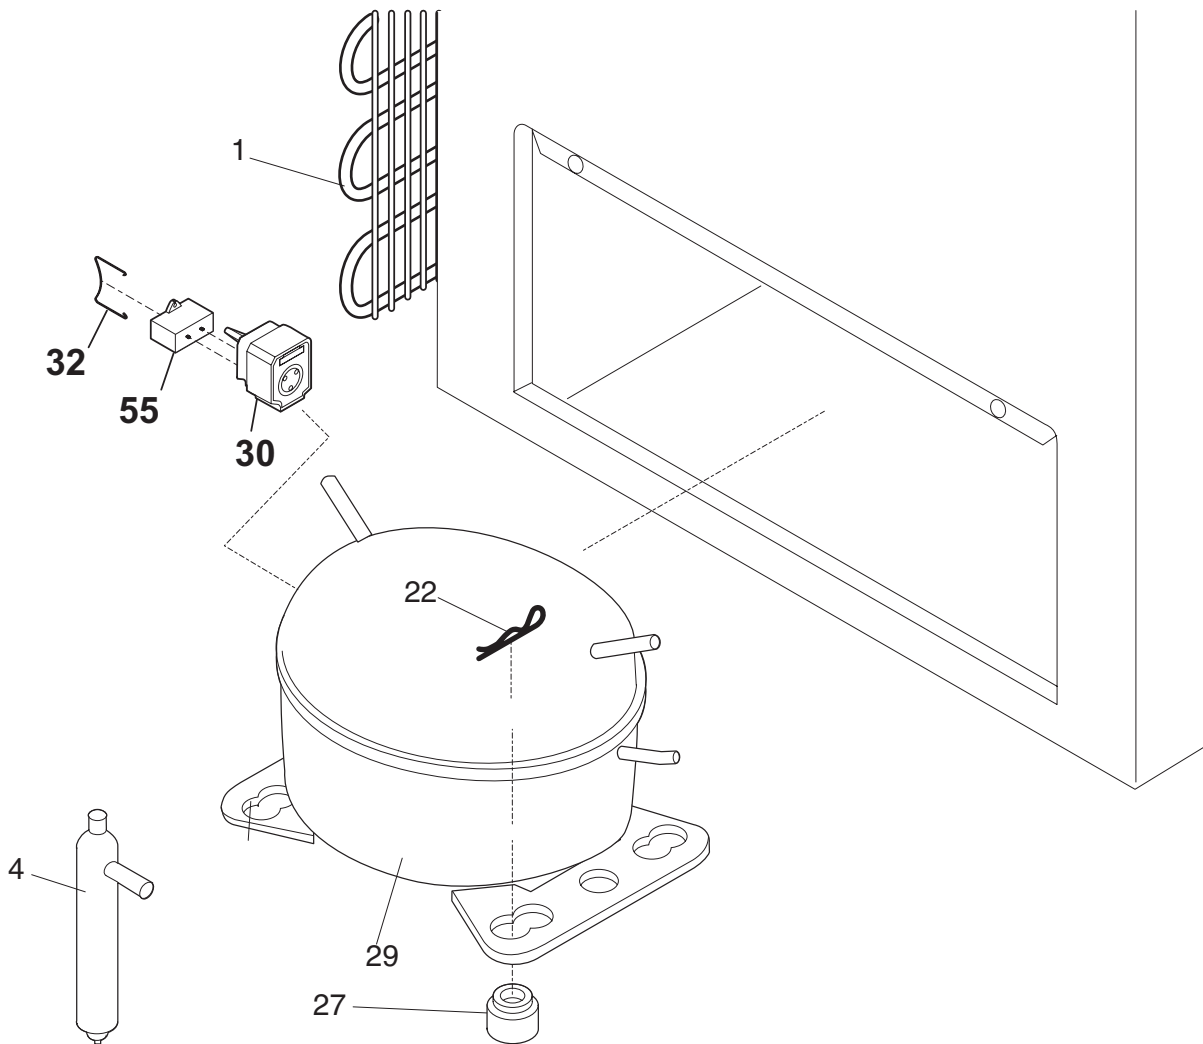

CABINET

POS. NO	PART NO.	DESCRIPTION
1	297014100	Catch-lock, white
3	216502600	Plug, drain, interior
4	297013600	Plug, drain, exterior
6	216855702	Breaker, side
7	216855703	Breaker-lock side, white
11	216855706	Breaker-ends, white
12A	297146600	Nameplate, Commercial
18	216707201	Knob, temp control
21 #	216759300	Control-temperature
27	216337700	Screw, hex washer head, 10-24 x 0.500
28	216478800	Hinge Assy
30	216105500	Breaker-corners, white
59	216703400	Basket
62	131168200	Screw, pan head, 8-18B x 0.31
75	216782000	Panel-access, white
120	216621000	Caster
136	216706700	Guard-splash
*	216649700	CASTER PACK, 4 casters, wrench, 16 screws
*	5303305324	Paint, touch-up, white
*	297095300	Plug, white

SYSTEM

P08S0360