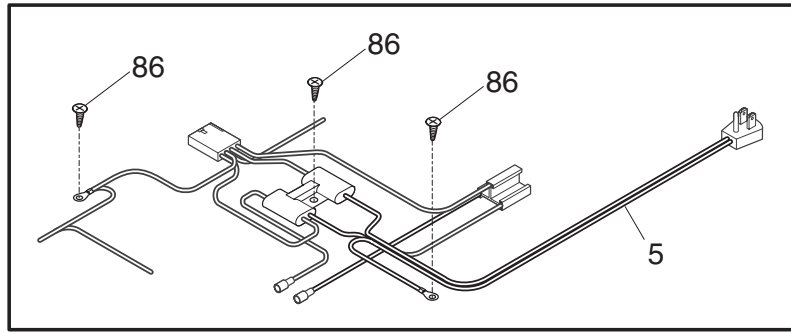

CABINET

POS. NO	PART NO.	DESCRIPTION
1	297014100	Catch-lock, white
3	216502600	Plug, drain, interior
4	297013600	Plug, drain, exterior
6	216855702	Breaker, side
7	216855703	Breaker-lock side, white
11	216855706	Breaker-ends, white
12A	297146600	Nameplate, Commercial
18	216707201	Knob, temp control
21 #	216759300	Control-temperature
27	216337700	Screw, hex washer head, 10-24 x 0.500
28	216478800	Hinge Assy
30	216105500	Breaker-corners, white
59	216703400	Basket
62	131168200	Screw, pan head, 8-18B x 0.31
75	216782000	Panel-access, white
120	216621000	Caster
136	216706700	Guard-splash
*	216649700	CASTER PACK, 4 casters, wrench, 16 screws
*	5303305324	Paint, touch-up, white
*	297095300	Plug, white

SYSTEM

P08S0360